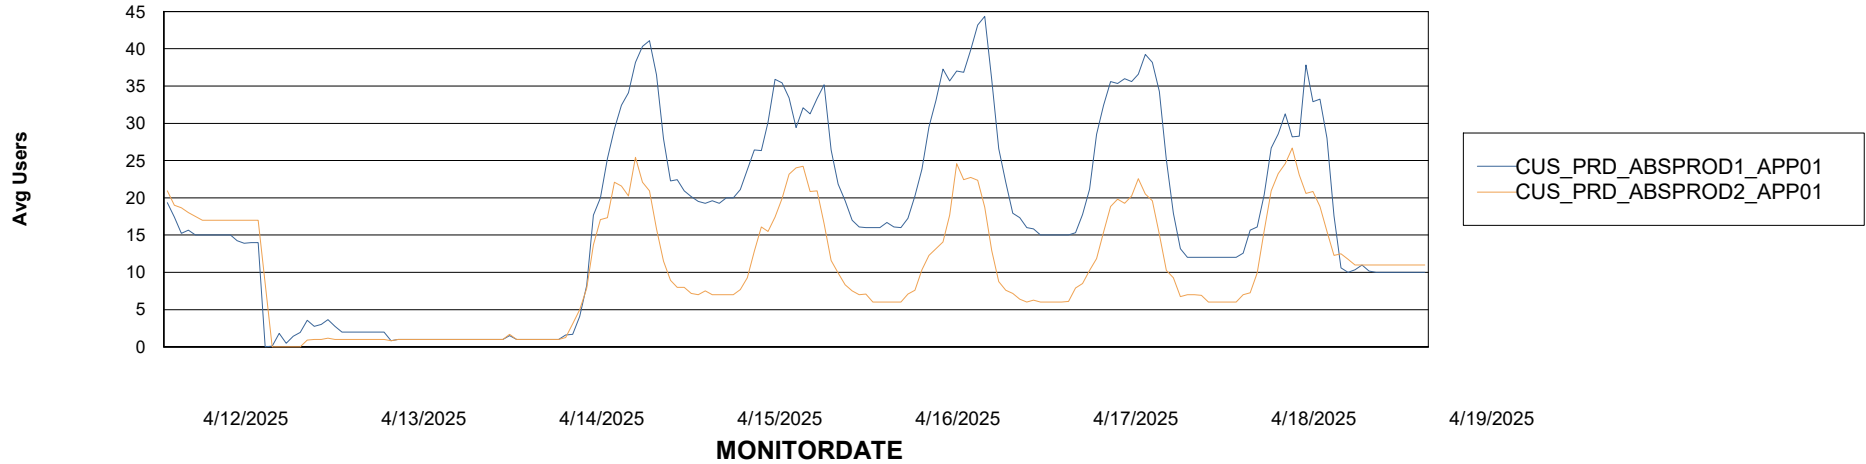

Avg users per day per ABS server