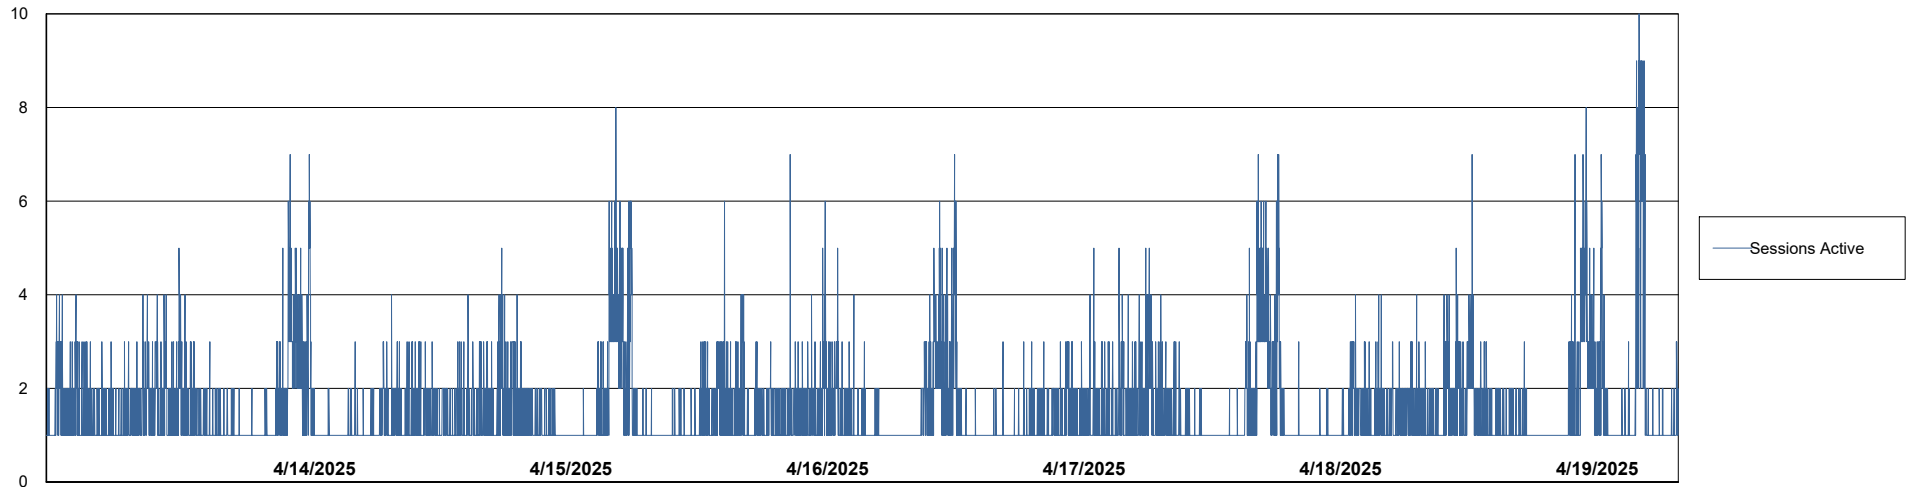

Weekly SLA Customer Report

Customer CUS_Production (24/7)
Database ID 131

Harddisk Usage CUS_PRD_ABSWEBPROD

	Free disk space on C: (%)	Total disk space on C: (Gb)	Used disk space on C: (Gb)
4/19/2025	86	199	28
4/18/2025	86	199	28
4/17/2025	86	199	28
4/16/2025	86	199	28
4/15/2025	86	199	28
4/14/2025	86	199	28
4/13/2025	86	199	28

Weekly SLA Customer Report

Customer CUS_Production (24/7)
Database ID 131

Database Performance CUS_PRD_ABSDB1_ABS1

Weekly SLA Customer Report

Customer CUS_Production (24/7)
Database ID 131

Database Performance CUS_PRD_ABSDB2_HSBABS1