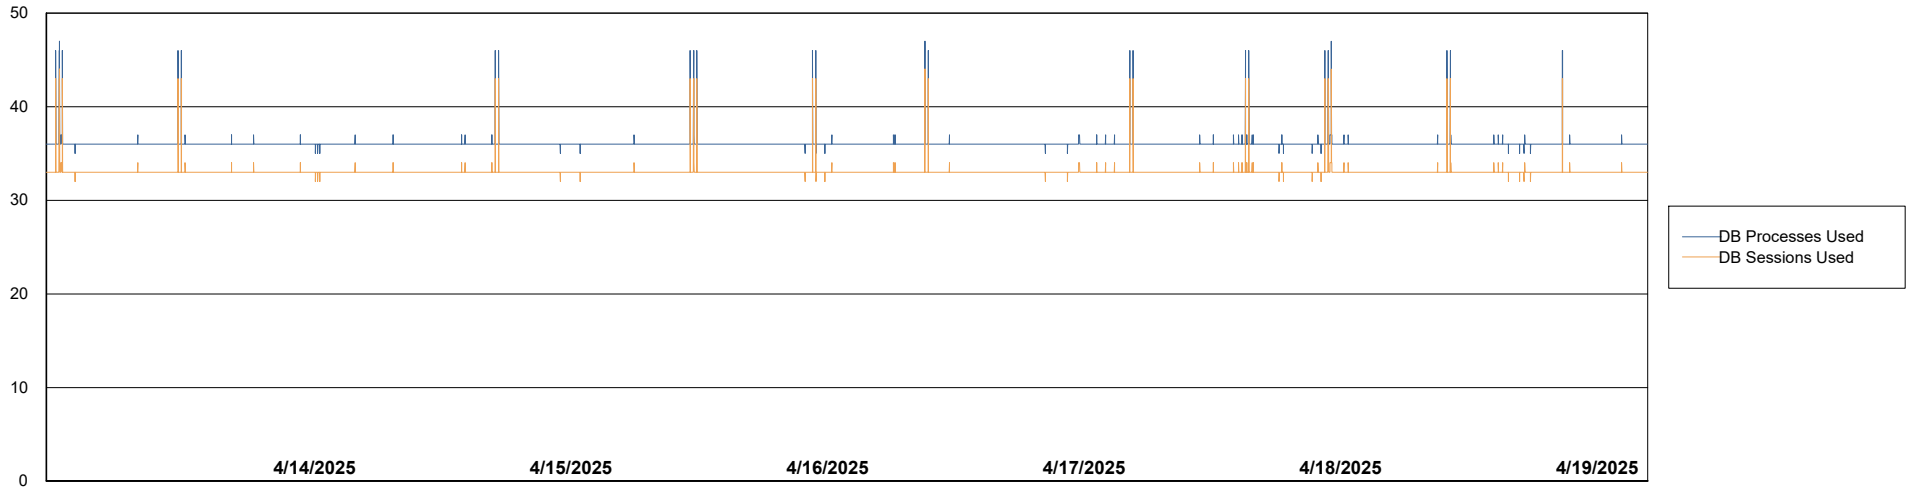

Database Performance CUS_PRD_ABSDB2_HSBABS1

DB Processes Max 1,000