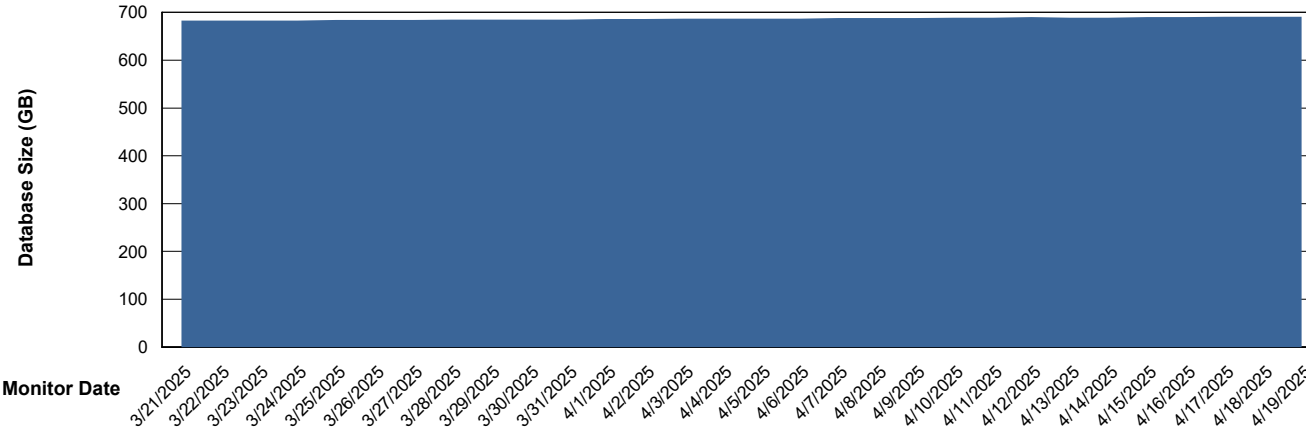

DB Processes Max 1,000

Weekly SLA Customer Report

Customer CUS_Production (24/7)
 Database ID 131

DATABASE SIZE CUS_PRD_ABSDB1_ABS1

Database growth over last month

Database Tablespace CUS_PRD_ABSDB1_ABS1

Date	Tablespace Name	Filesize (Gb)	Usedsize (Gb)	Percentage free
4/19/2025	ABSDATA	303	253	16
	INDX	513	422	18
4/18/2025	ABSDATA	303	253	16
	INDX	513	422	18
4/17/2025	ABSDATA	303	253	17
	INDX	513	422	18
4/16/2025	ABSDATA	303	253	17
	INDX	513	421	18
4/15/2025	ABSDATA	303	253	17
	INDX	513	421	18
4/14/2025	ABSDATA	303	252	17
	INDX	513	421	18
4/13/2025	ABSDATA	303	252	17
	INDX	513	421	18

Weekly SLA Customer Report

Customer CUS_Production (24/7)
Database ID 131

Standby Database Health CUS_Production (24/7)

Recovery lag for last 7 days

Weekly SLA Customer Report

Customer CUS_Production (24/7)
Database ID 131