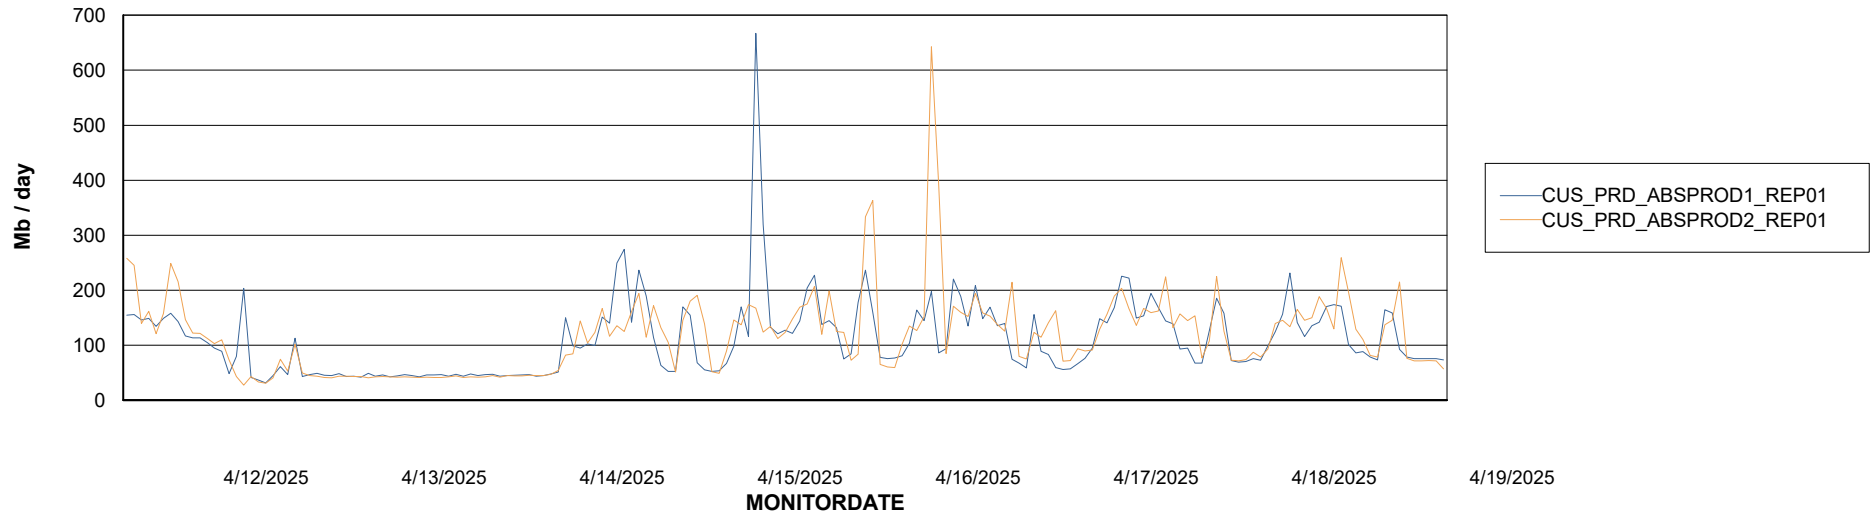

ABSSolute Application ReportServer Services

Avg memory used per ReportServer Service