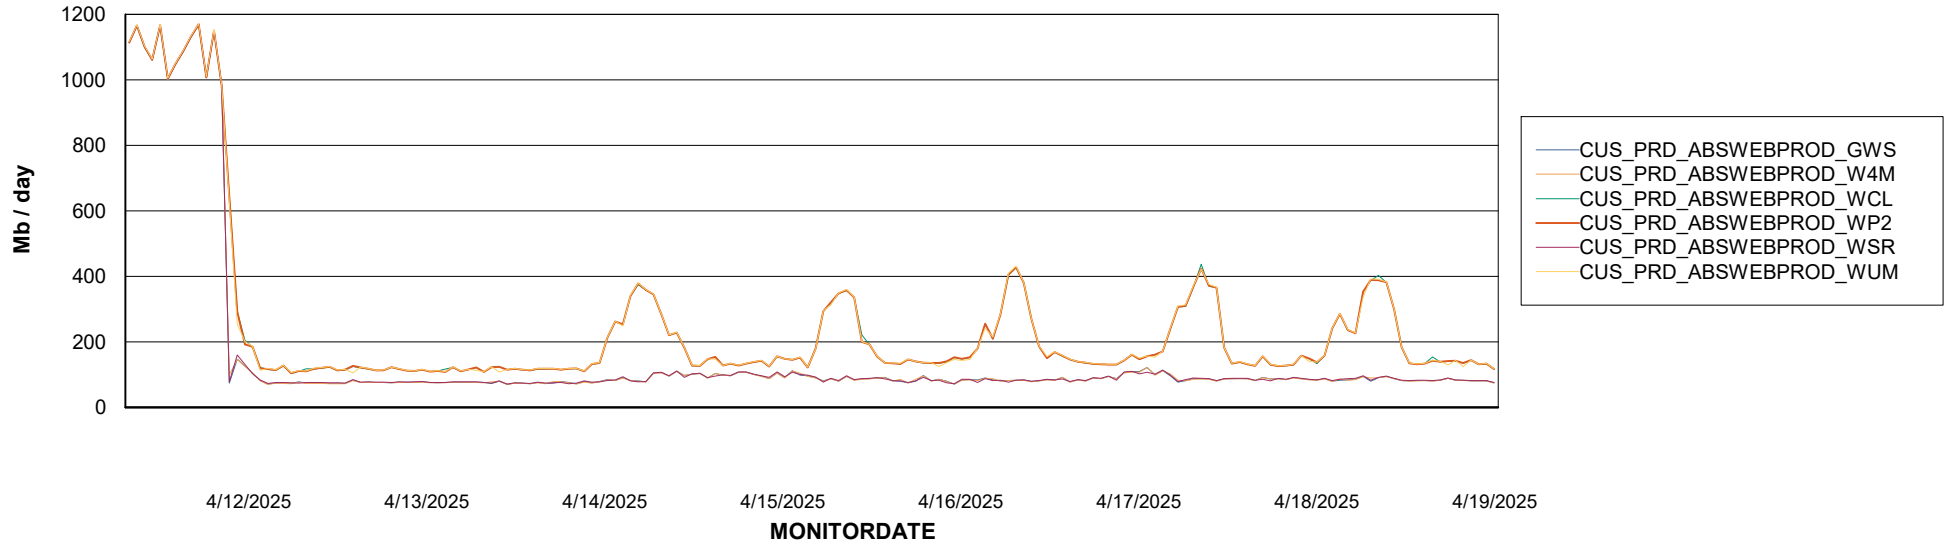

Avg memory used per ReportServer Service

Weekly SLA Customer Report

Customer CUS_Production (24/7)
Database ID 131

ABSSolute Web Component Services

Avg memory used per ABS Web component

Weekly SLA Customer Report