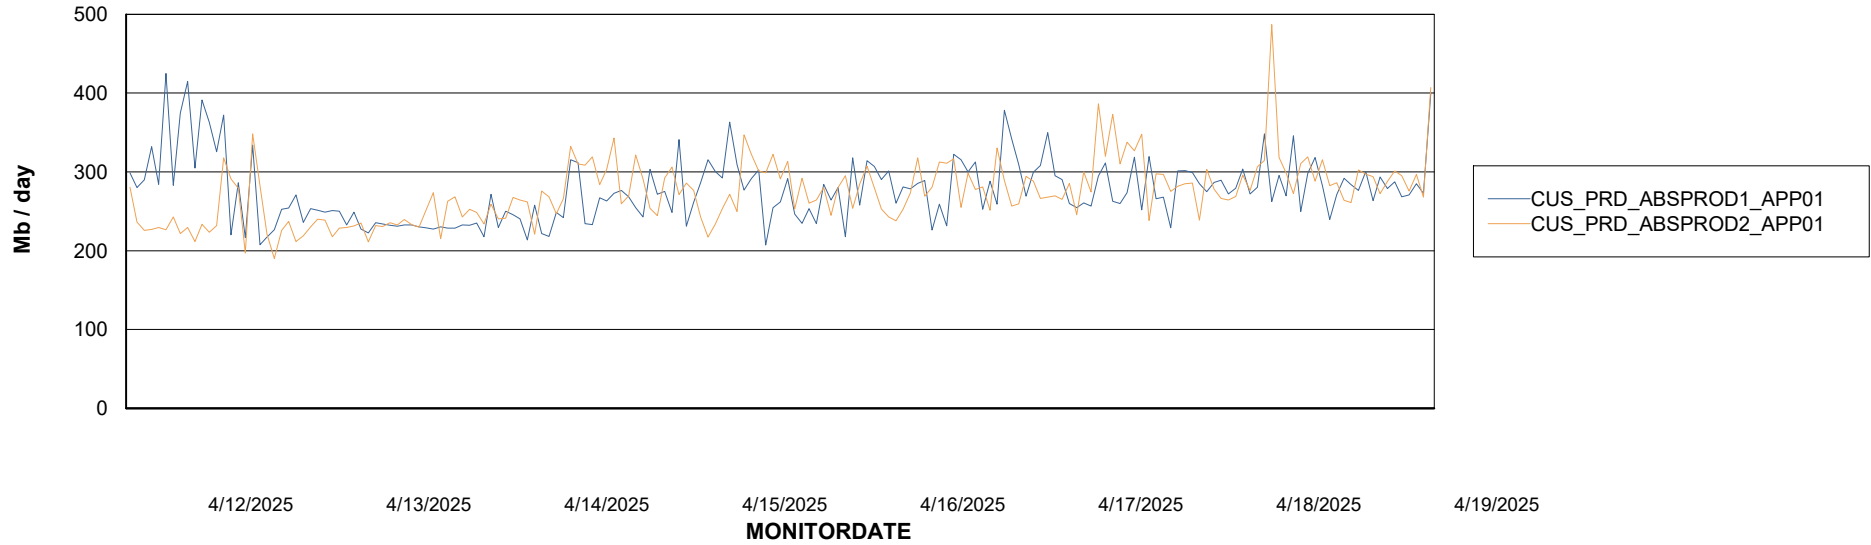

ABSSolute Application Server Services

Avg memory used per ABS Server Service