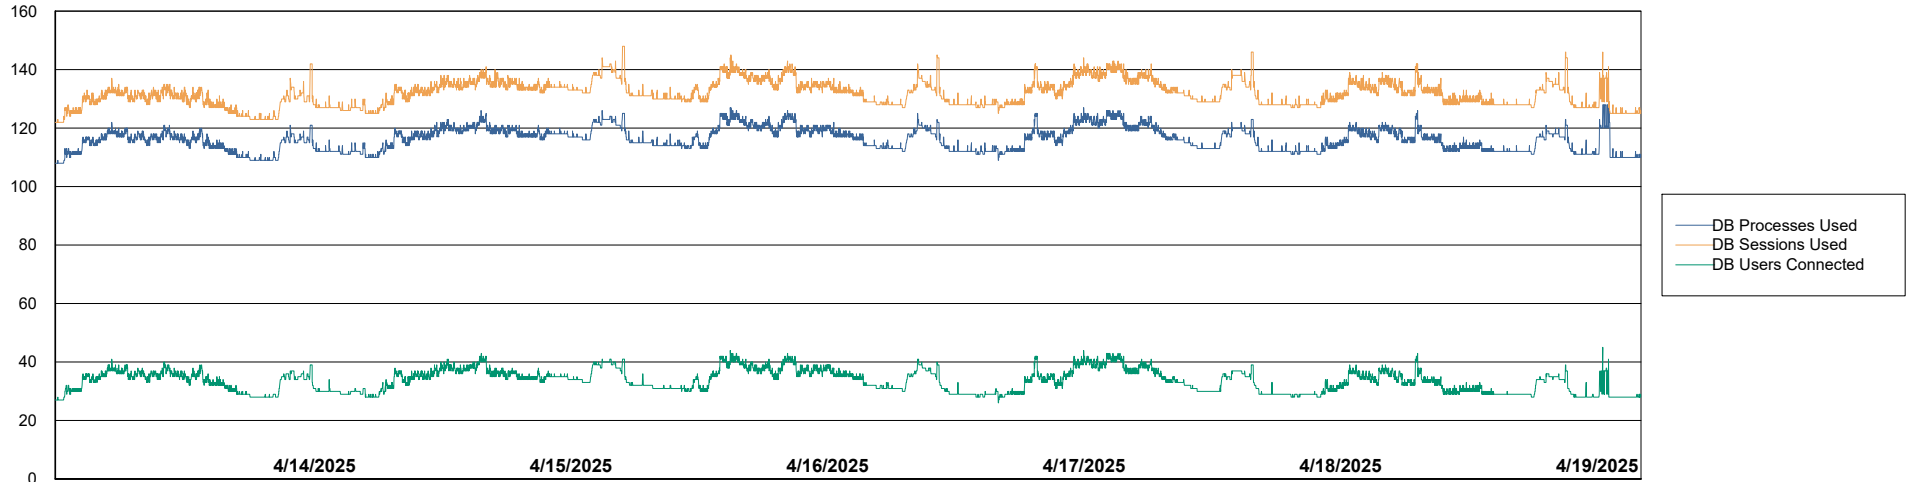

Database Performance CUS_PRD_ABSDB1_ABS1