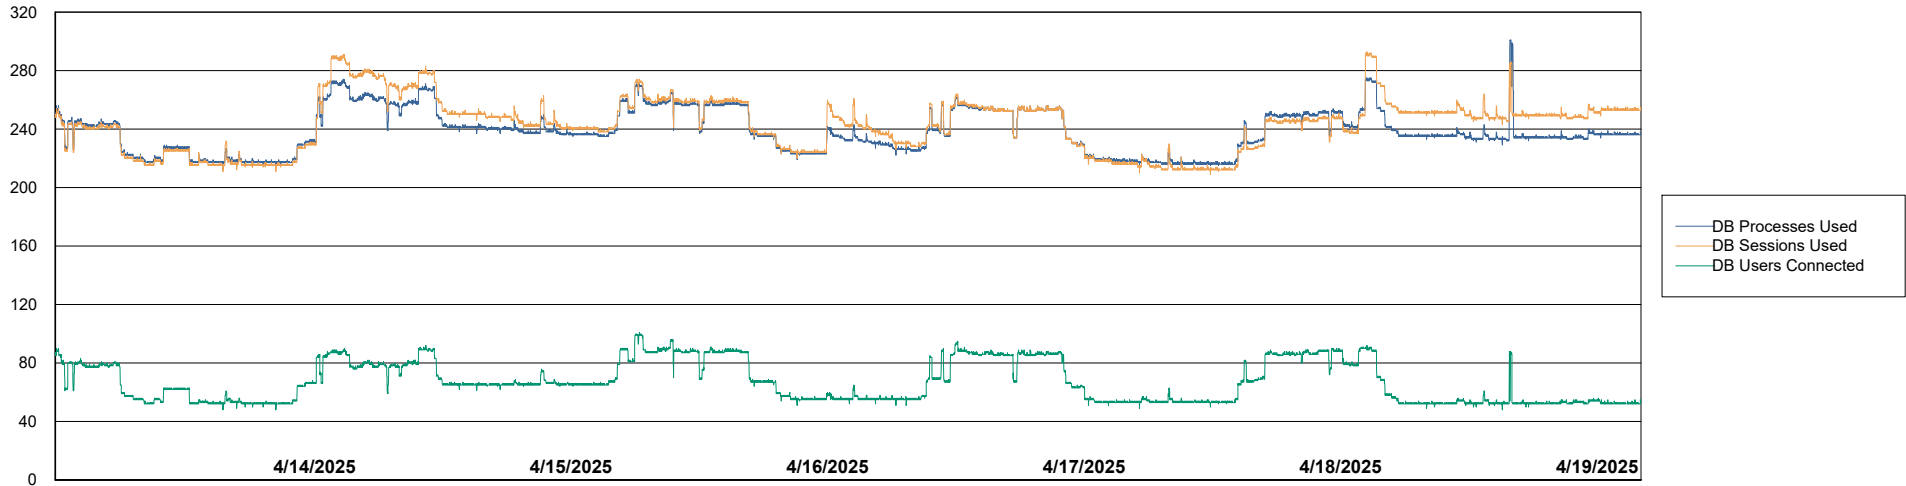

Database Performance CLO_PRD_CLO-ORA01_ABS1