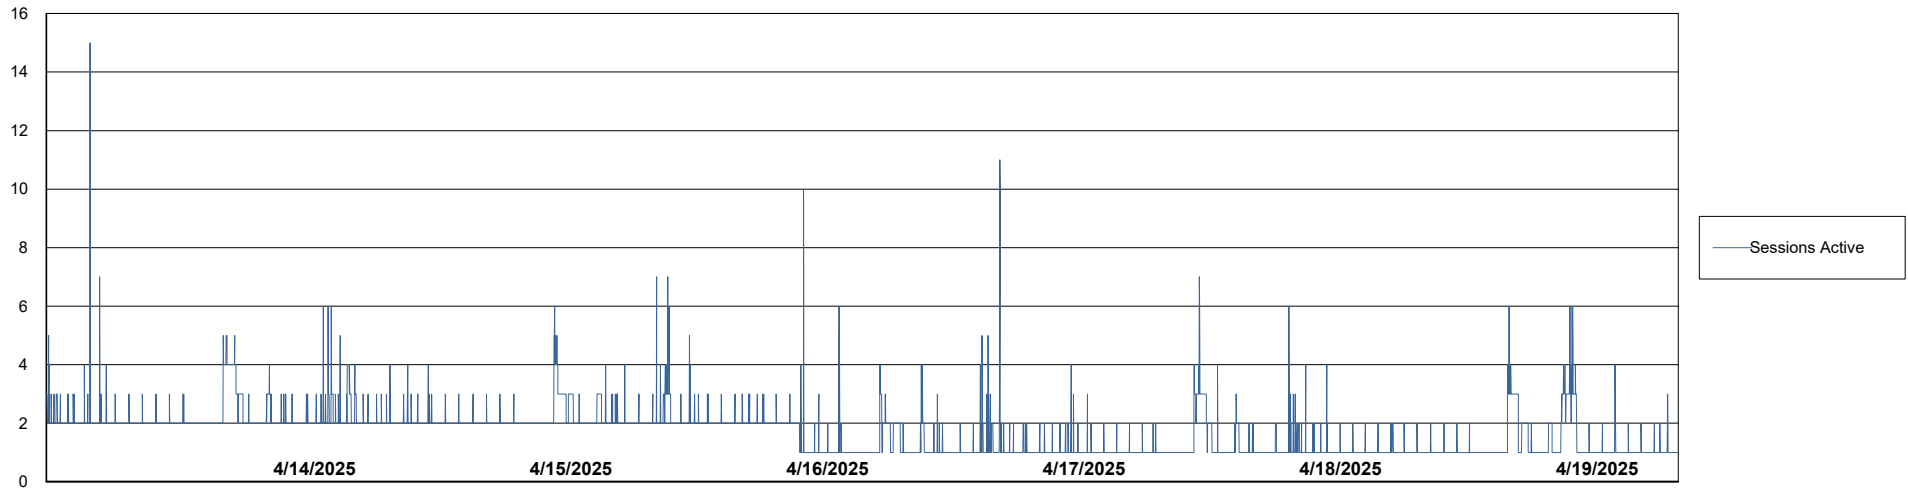

Database Performance   CLB-BI2-AMS_ABS1_DB