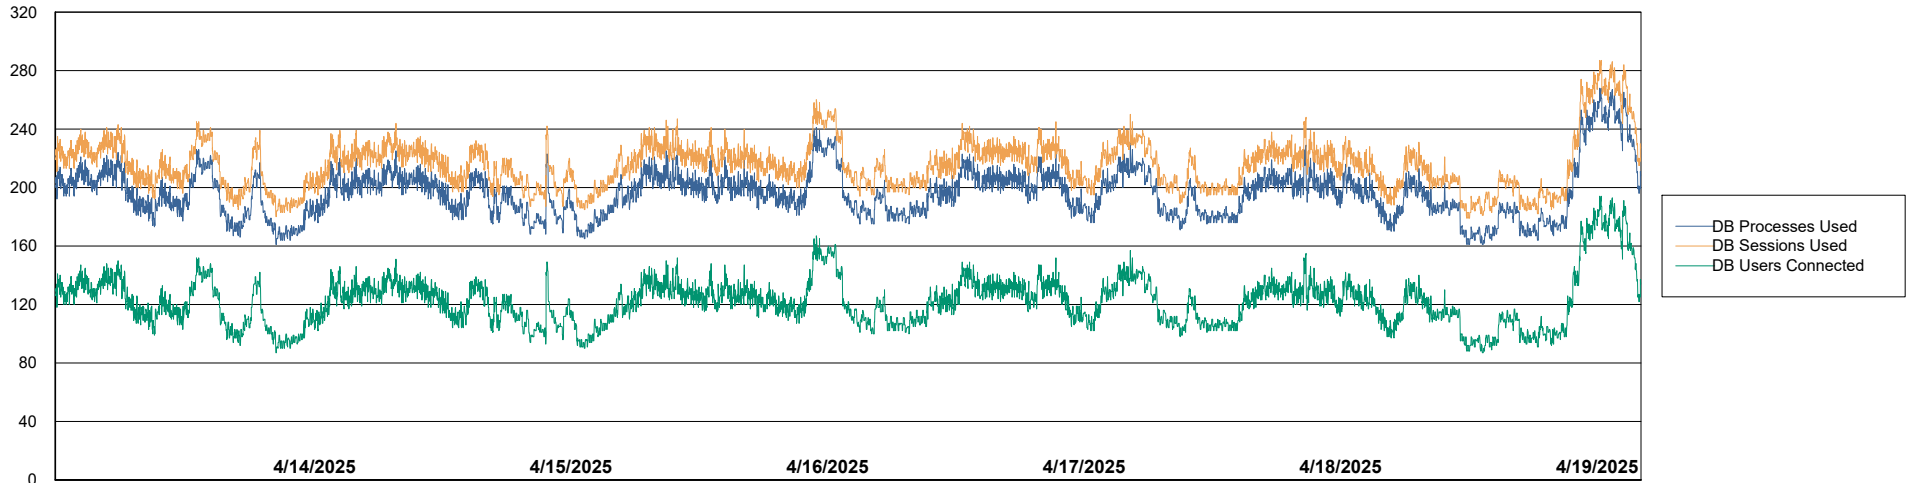

Database Performance CLB-DBS1-AMS_PROD_ABS1