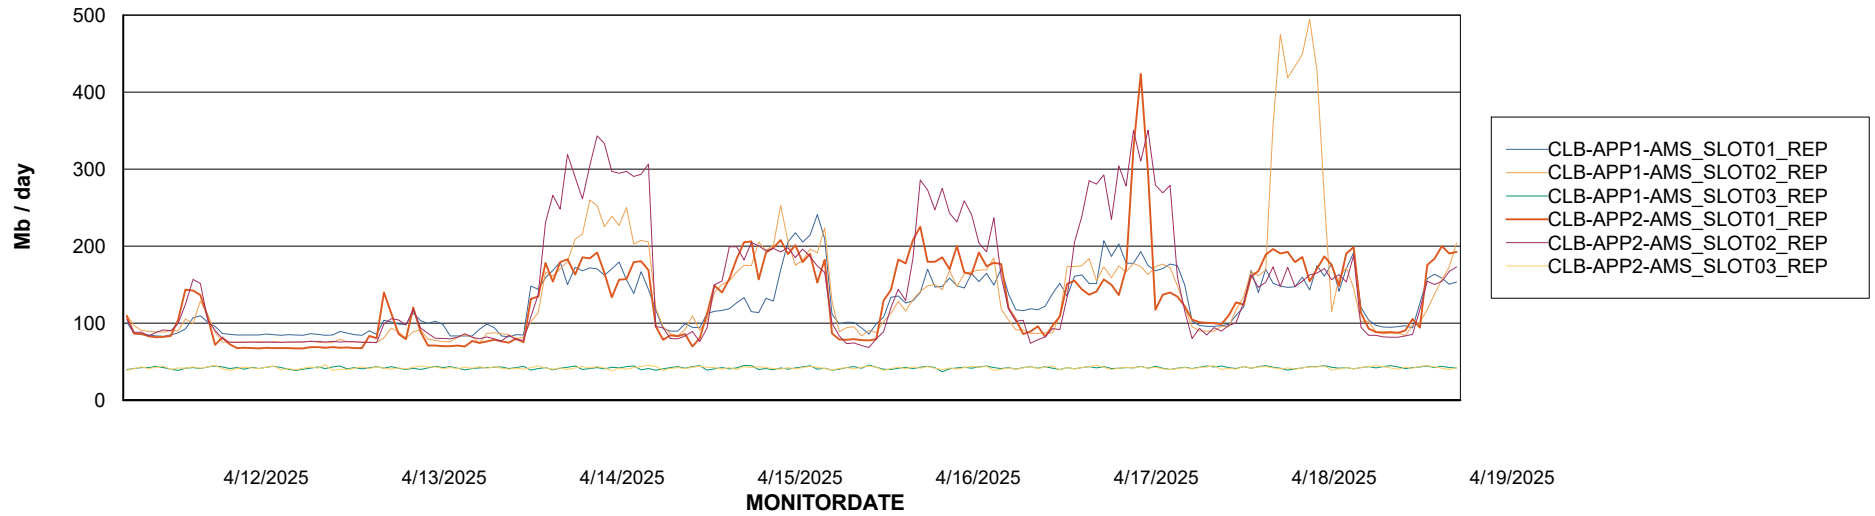

ABSSolute Application ReportServer Services

Avg memory used per ReportServer Service