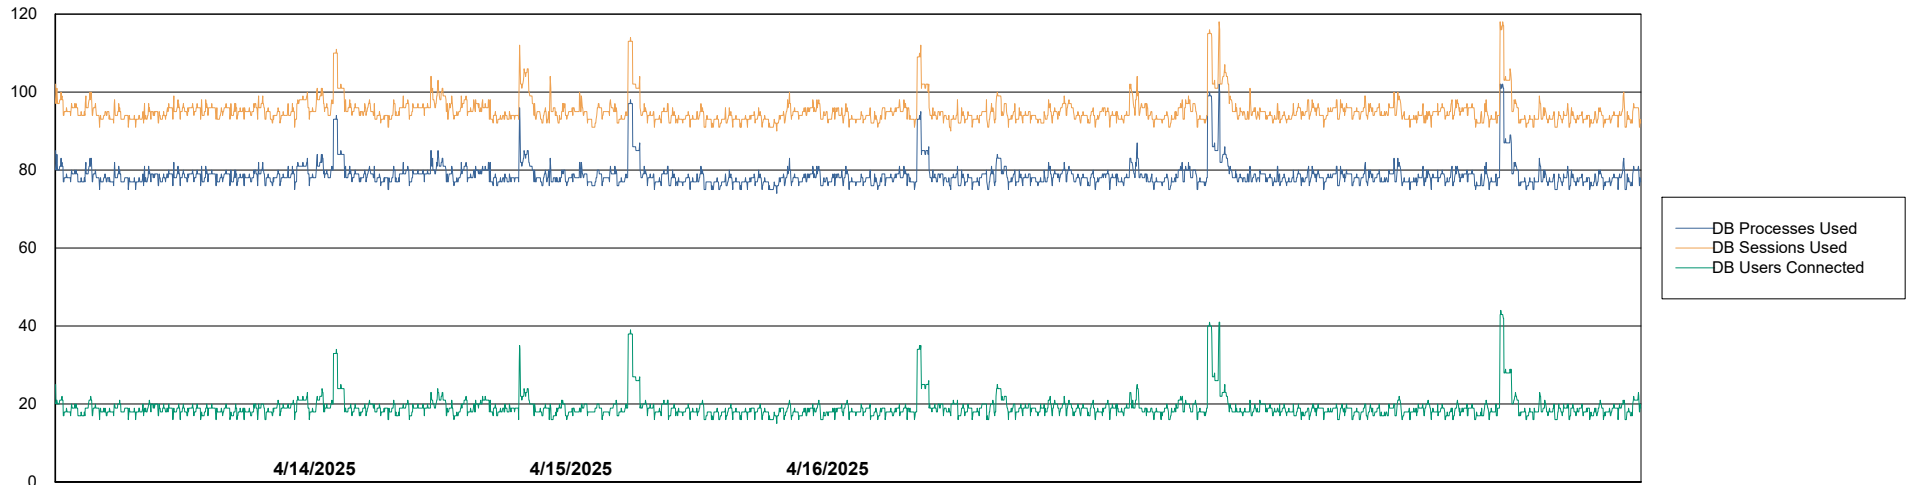

Weekly SLA Customer Report

Customer CLB OCI AMS Production
Database ID 196

Database Performance CLB-BI2-AMS_ABS1_DB

Weekly SLA Customer Report

Customer CLB OCI AMS Production
Database ID 196

Database Performance CLB-BI2-AMS_ABS1_DB_FL