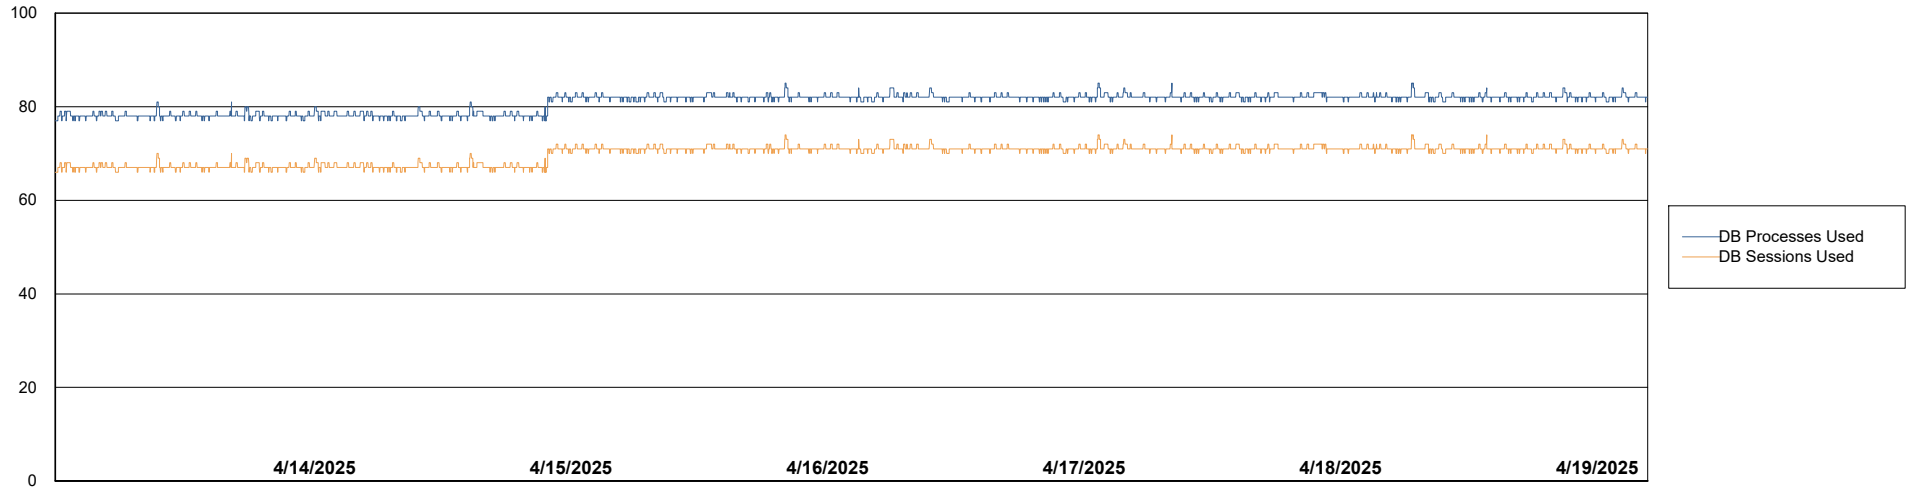

Database Performance   CLB-DBS2-AMS_PROD_HSBABS1

DB Processes Max   4
DB Processes Max   0
DB Processes Max   1,000