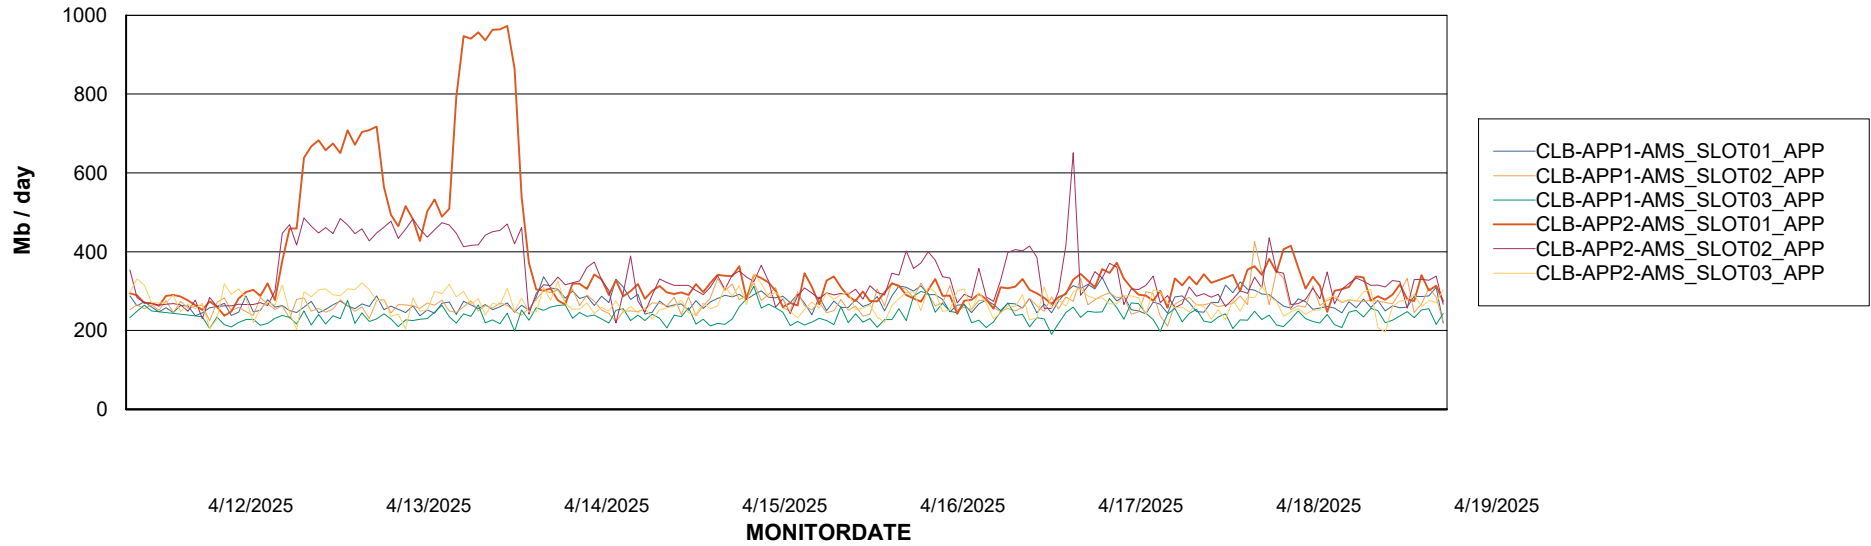

Recovery lag for last 7 days

Weekly SLA Customer Report

Customer: CLB OCI AMS Production
Database ID: 196

ABSSolute Application Server Services

Avg memory used per ABS Server Service

Avg users per day per ABS server