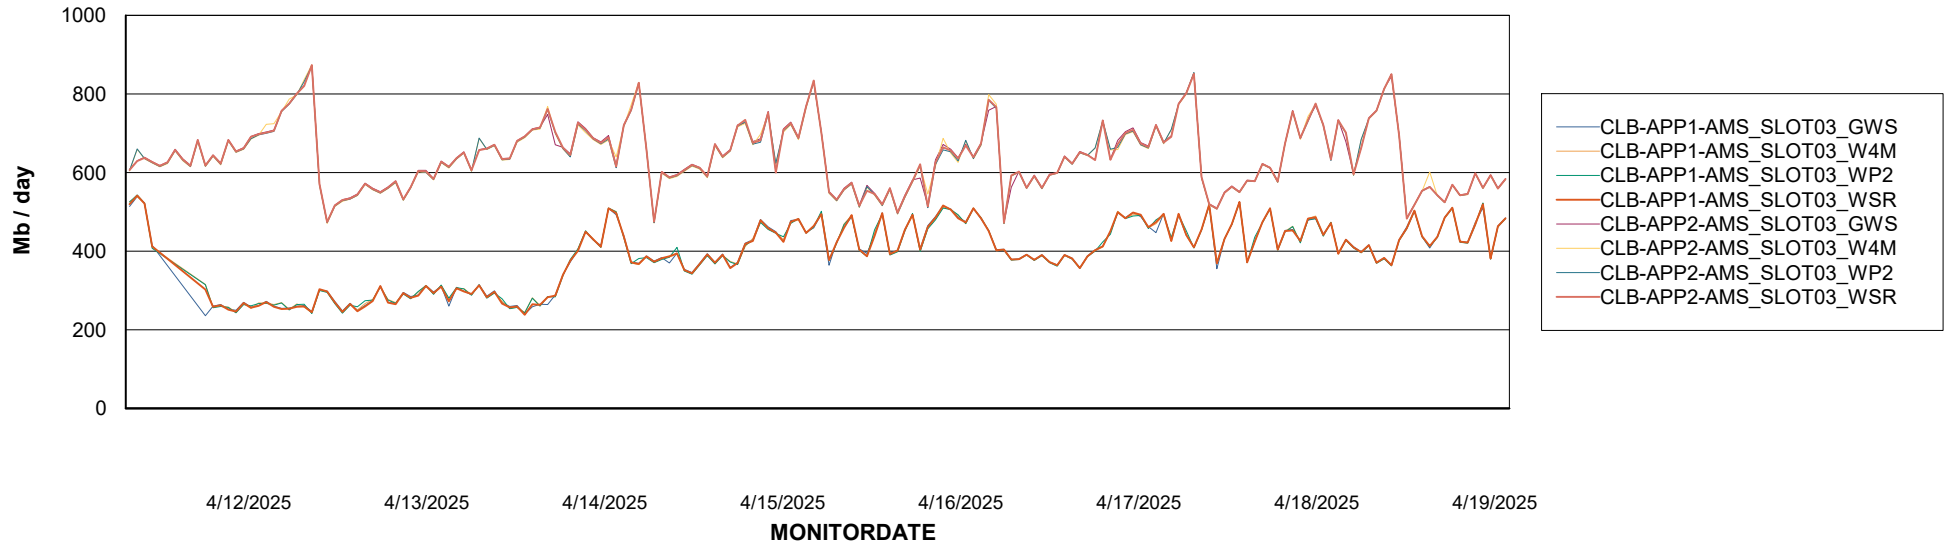

ABSSolute Web Component Services

Avg memory used per ABS Web component