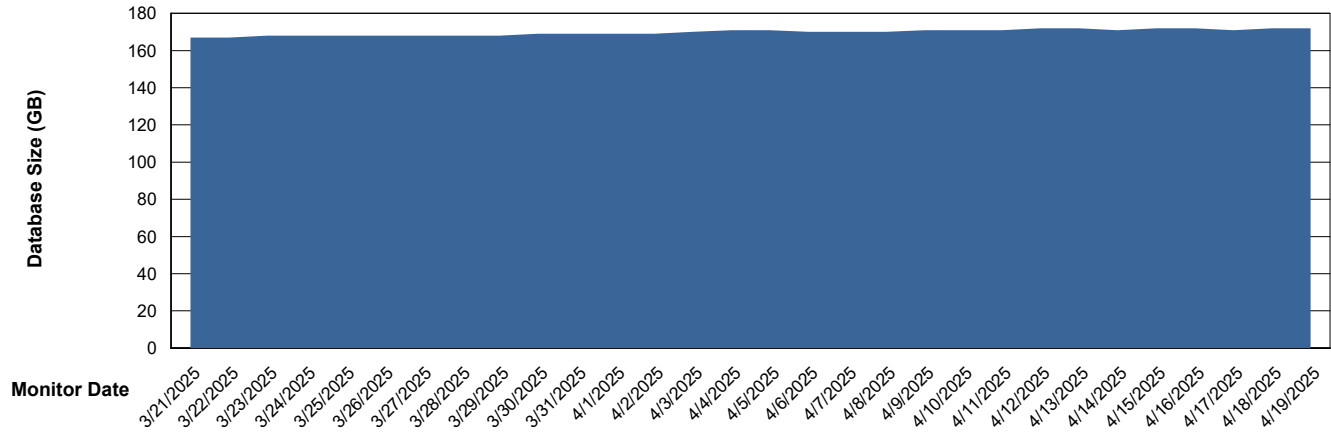

DB Processes Max 4
DB Processes Max 0
DB Processes Max 1,000

Weekly SLA Customer Report

Customer CLB OCI AMS Production
Database ID 196

DATABASE SIZE CLB-BI2-AMS_ABS1_DB

Database growth over last month

DATABASE SIZE CLB-BI2-AMS_ABS1_DB_FL