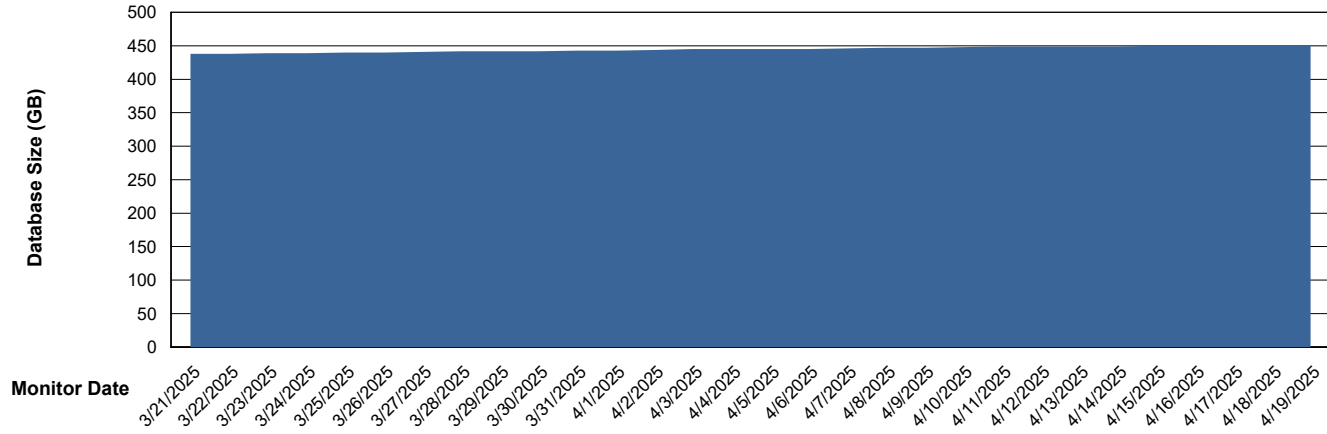

Database growth over last month

Weekly SLA Customer Report

Customer CLB OCI AMS Production
Database ID 196

DATABASE SIZE CLB-DBS1-AMS_PROD_ABS1

Database growth over last month

Weekly SLA Customer Report

Customer CLB OCI AMS Production
 Database ID 196

Database Tablespace CLB-BI2-AMS_ABS1_DB

Date	Tablespace Name	Filesize (Gb)	Usedsize (Gb)	Percentage free
4/19/2025	ABSDATA	100	83	17
	INDX	102	85	17
4/18/2025	ABSDATA	100	83	17
	INDX	102	85	17
4/17/2025	ABSDATA	100	83	17
	INDX	102	84	17
4/16/2025	ABSDATA	100	83	17
	INDX	102	84	18
4/15/2025	ABSDATA	100	83	17
	INDX	99	83	16
4/14/2025	ABSDATA	100	83	17
	INDX	99	83	16
4/13/2025	ABSDATA	100	83	17
	INDX	99	84	15