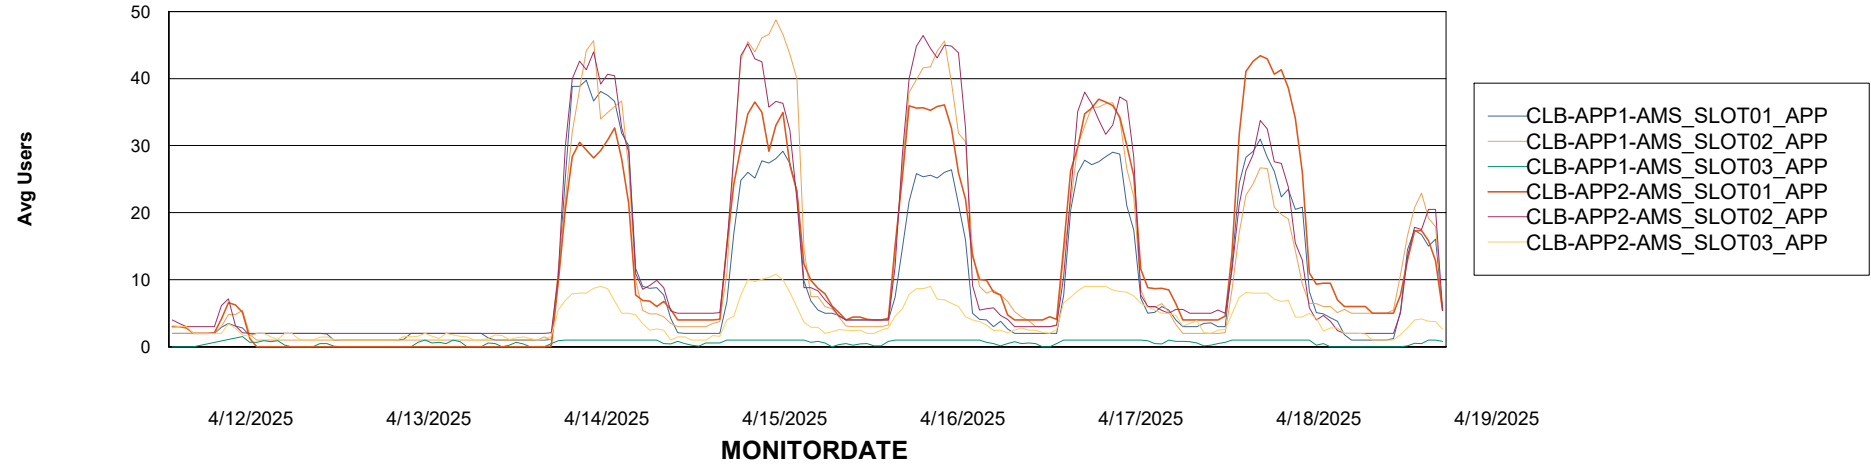

Recovery lag for last 7 days

Weekly SLA Customer Report

Customer: CLB OCI AMS Production
Database ID: 196

ABSSolute Application Server Services

Avg memory used per ABS Server Service

Avg users per day per ABS server