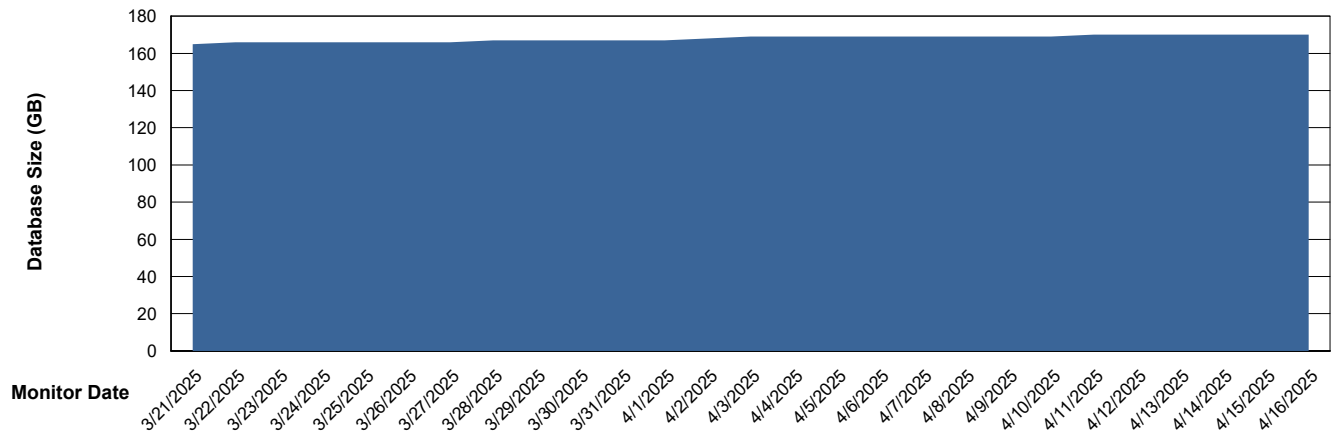

DB Processes Max 4
DB Processes Max 0
DB Processes Max 1,000

Weekly SLA Customer Report

Customer CLB OCI AMS Production
Database ID 196

DATABASE SIZE CLB-BI2-AMS_ABS1_DB

Database growth over last month

DATABASE SIZE CLB-BI2-AMS_ABS1_DB_FL

Database growth over last month

Weekly SLA Customer Report

Customer CLB OCI AMS Production
Database ID 196

DATABASE SIZE CLB-DBS1-AMS_PROD_ABS1

Database growth over last month

Weekly SLA Customer Report

Customer CLB OCI AMS Production
 Database ID 196