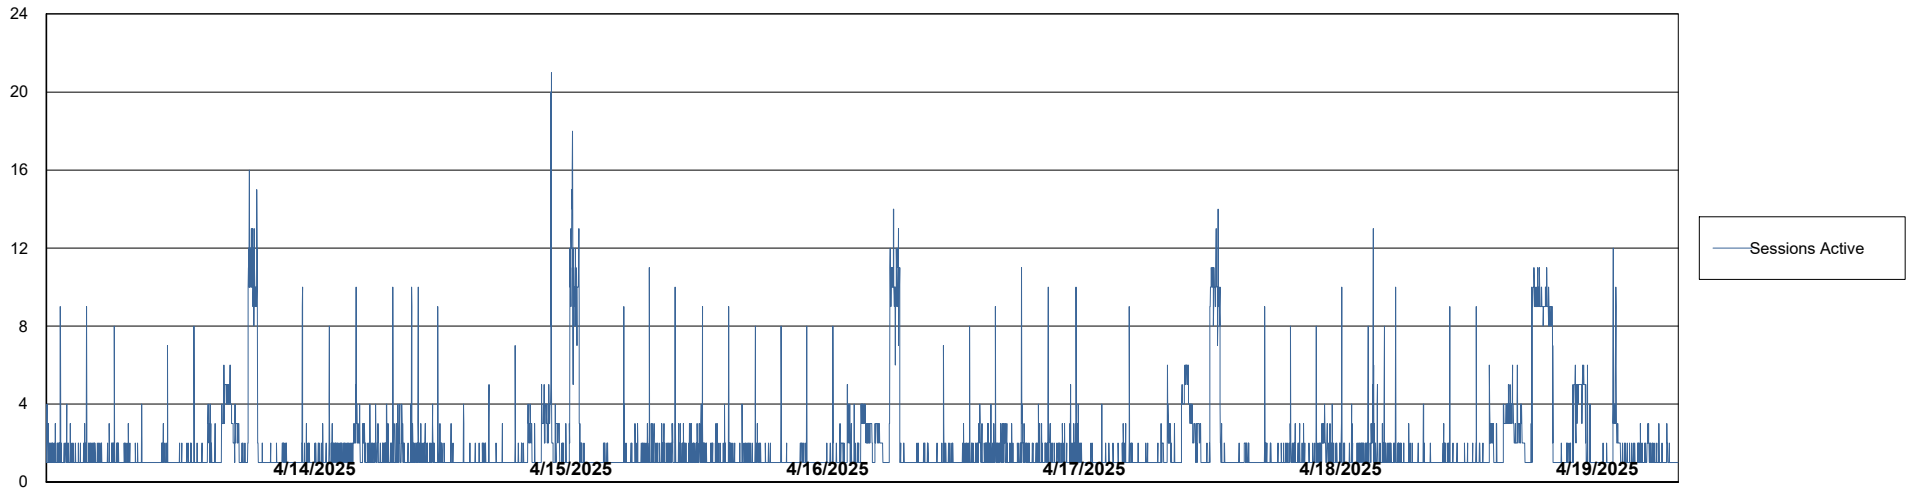

Database Performance CLB-DBS1-AMS_PROD_ABS1