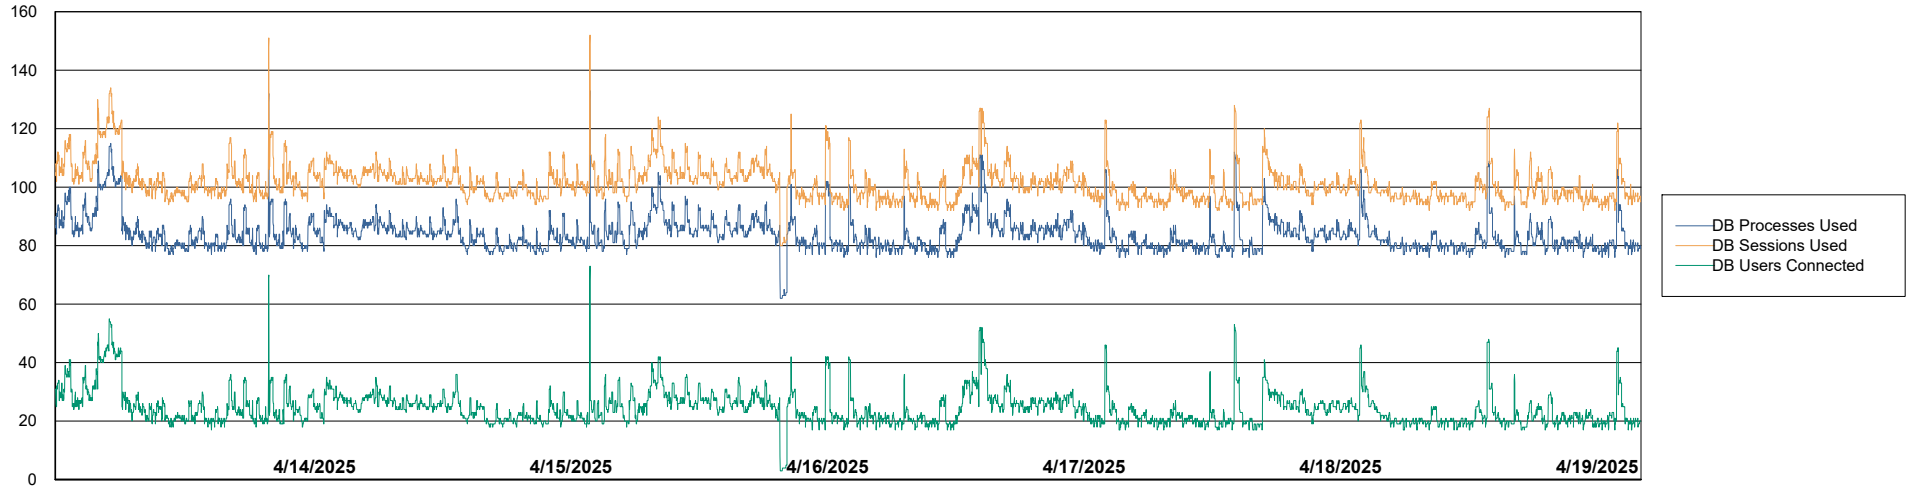

Database Performance   CLB-BI2-AMS_ABS1_DB