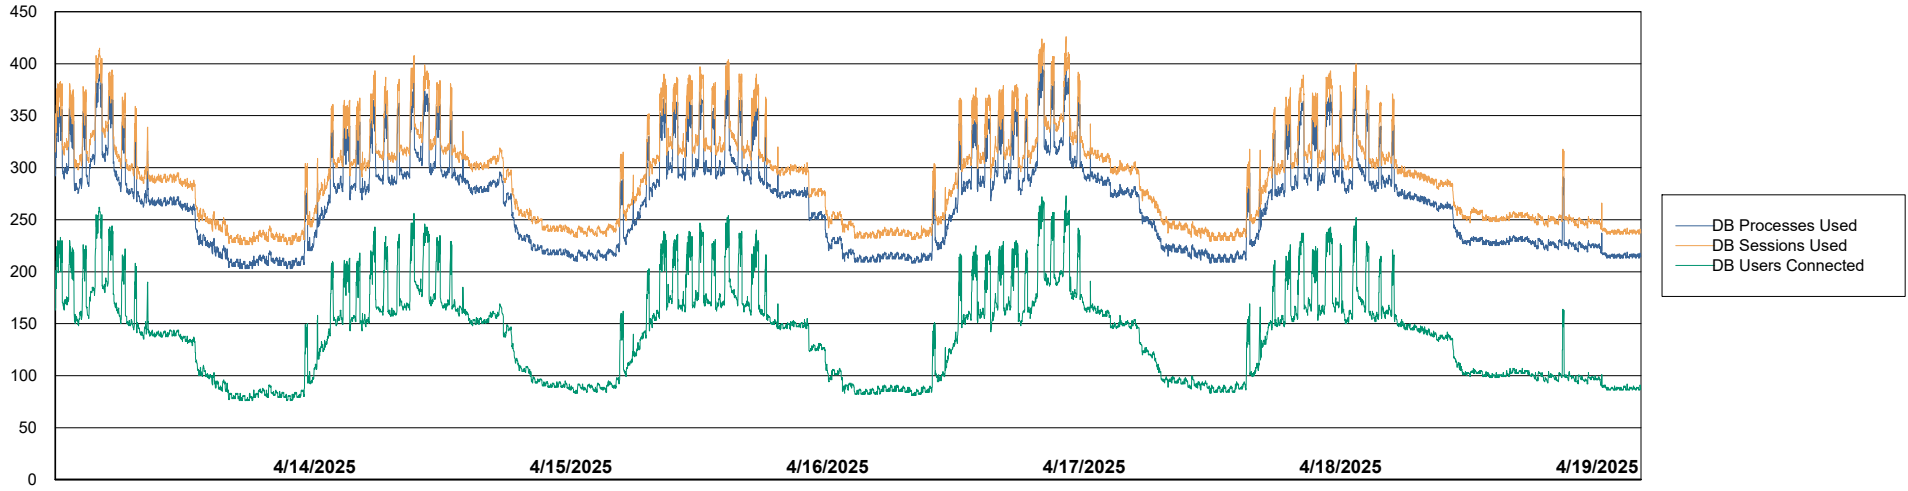

Weekly SLA Customer Report

Customer BNL_Production
Database ID 83

Database Performance BNLDB_Production

Weekly SLA Customer Report

Customer BNL_Production
Database ID 83

Database Performance BNLDB_Standby

DB Processes Max 0
DB Processes Max 1,000
DB Processes Max 4