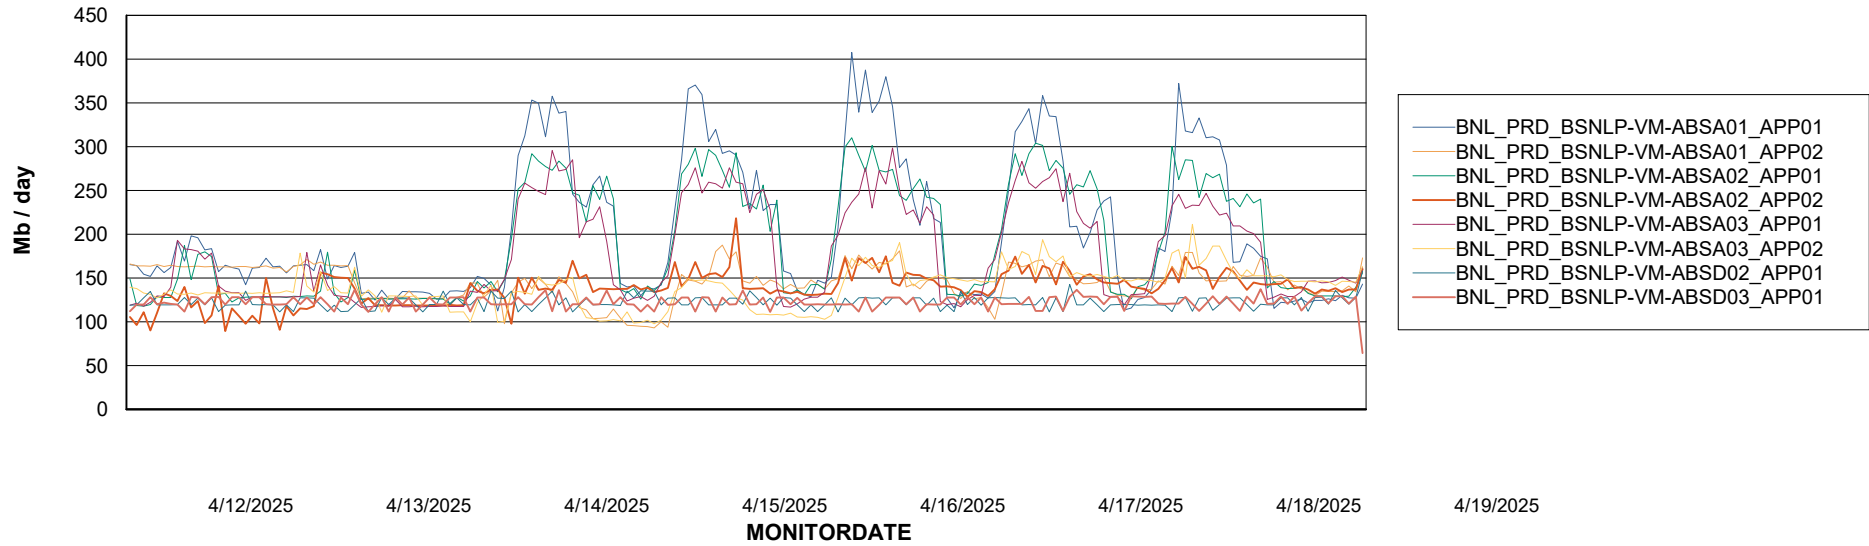

ABSSolute Application Server Services

Avg memory used per ABS Server Service