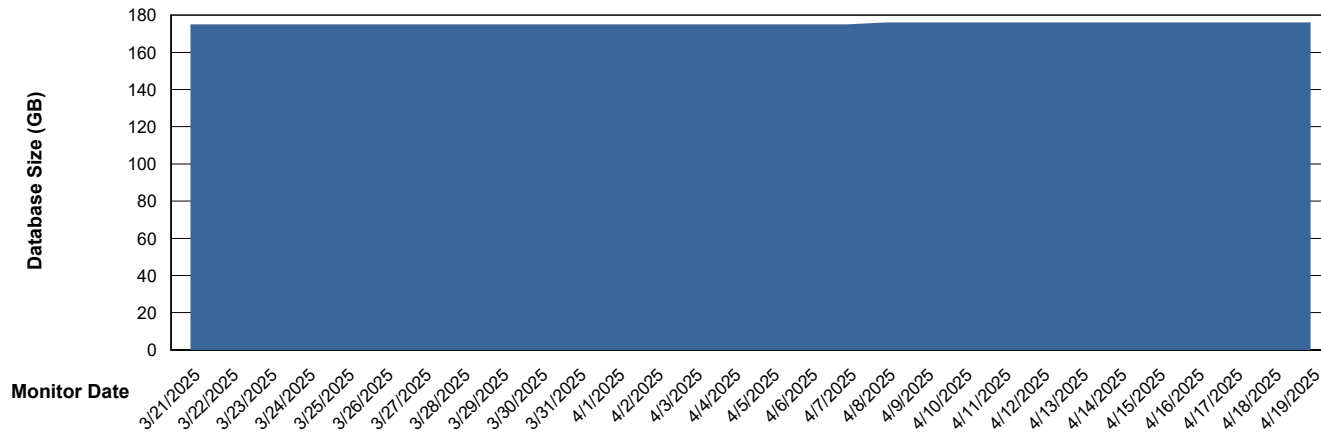

Customer AUJ_Production
Database ID 41

Database Performance AUJ_DB3_Primary

Weekly SLA Customer Report

Customer AUJ_Production
Database ID 41

DATABASE SIZE AUJ_ABSEM3_DB

Database growth over last month

DATABASE SIZE AUJ_BI3_DB

Database growth over last month

Weekly SLA Customer Report

Customer AUJ_Production
Database ID 41

DATABASE SIZE AUJ_DB3_Primary

Database growth over last month

Weekly SLA Customer Report

Customer AUJ_Production
Database ID 41