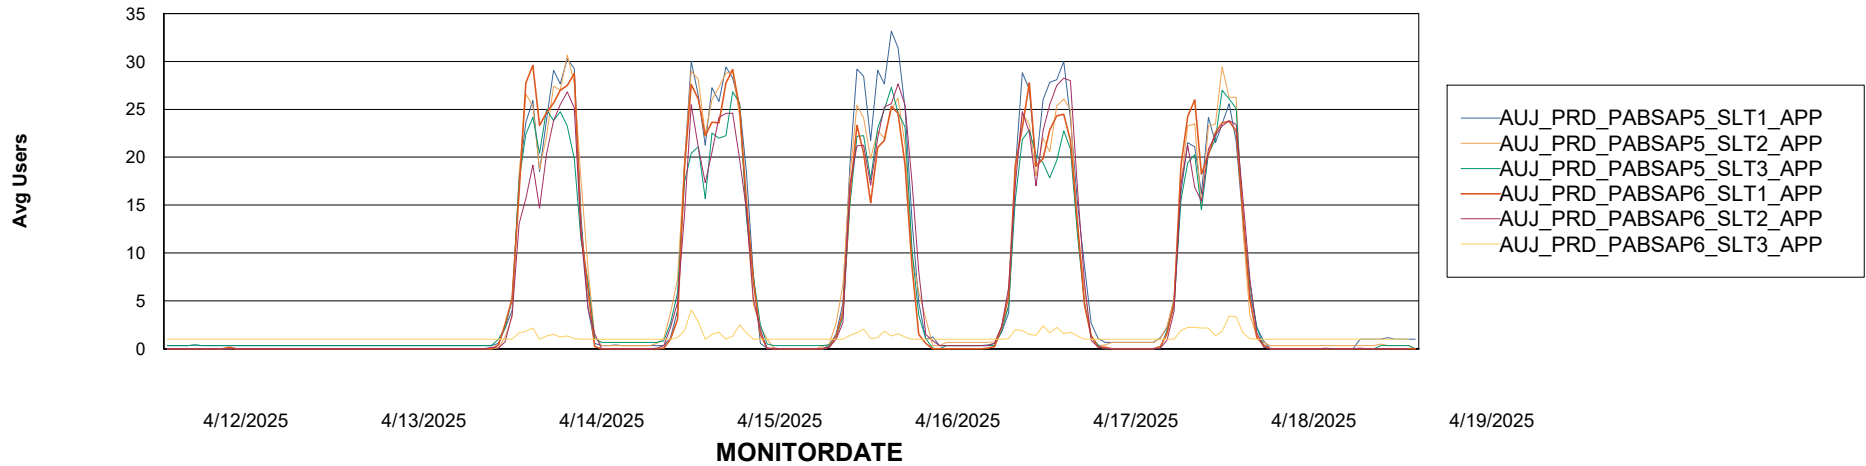

Weekly SLA Customer Report

Customer AUJ_Production
Database ID 41

ABSSolute Application Server Services

Avg memory used per ABS Server Service

Avg users per day per ABS server

Weekly SLA Customer Report

Customer AUJ_Production
Database ID 41