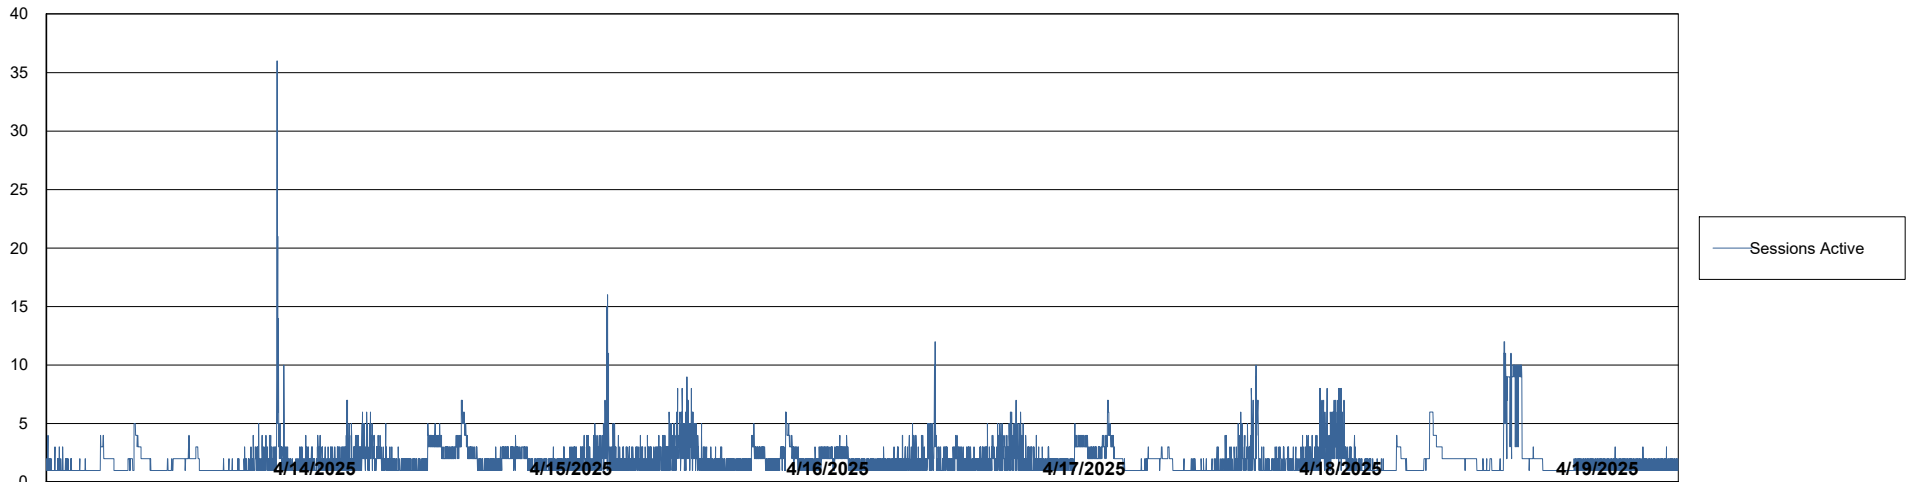

Database Performance AUJ_DB3_Primary