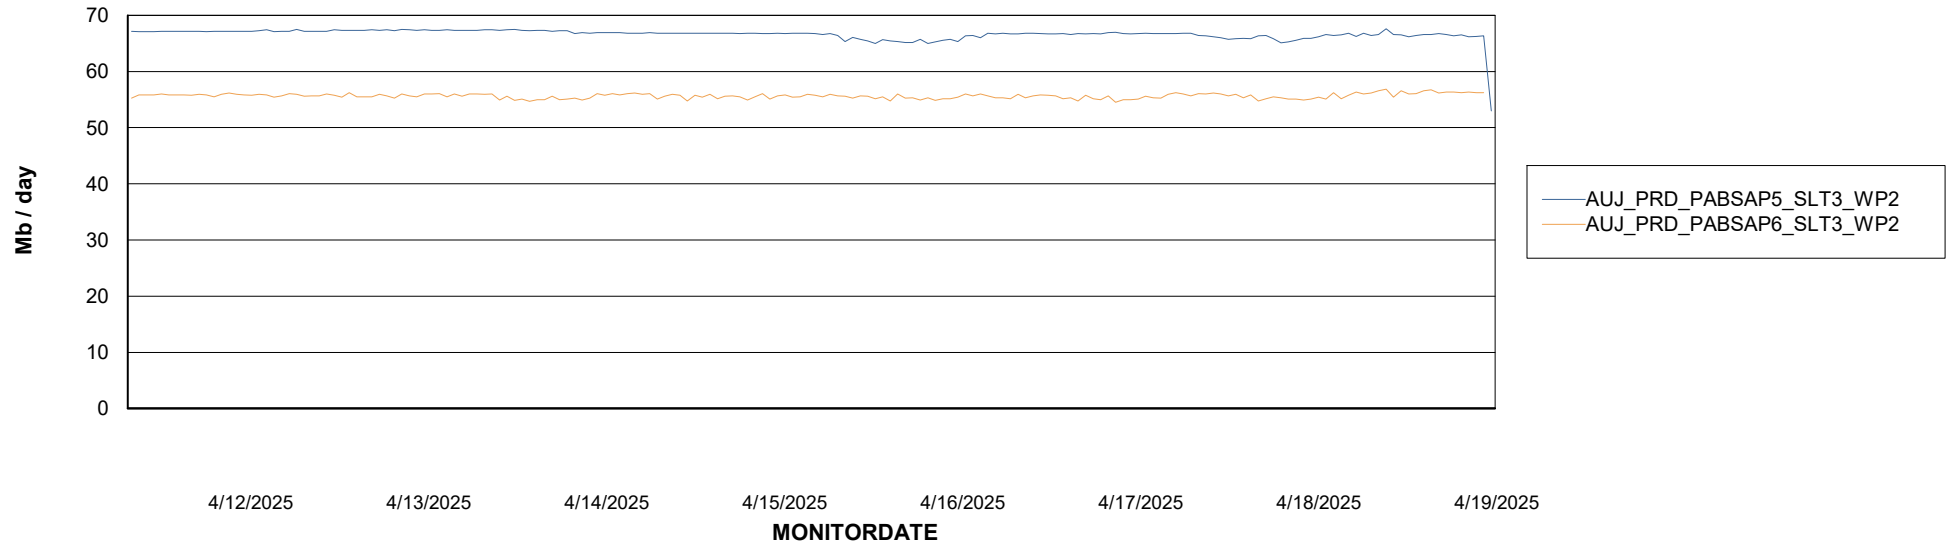

ABSSolute Application ReportServer Services

Avg memory used per ReportServer Service

Weekly SLA Customer Report

Customer AUJ_Production
Database ID 41

ABSolute Web Component Services

Avg memory used per ABS Web component