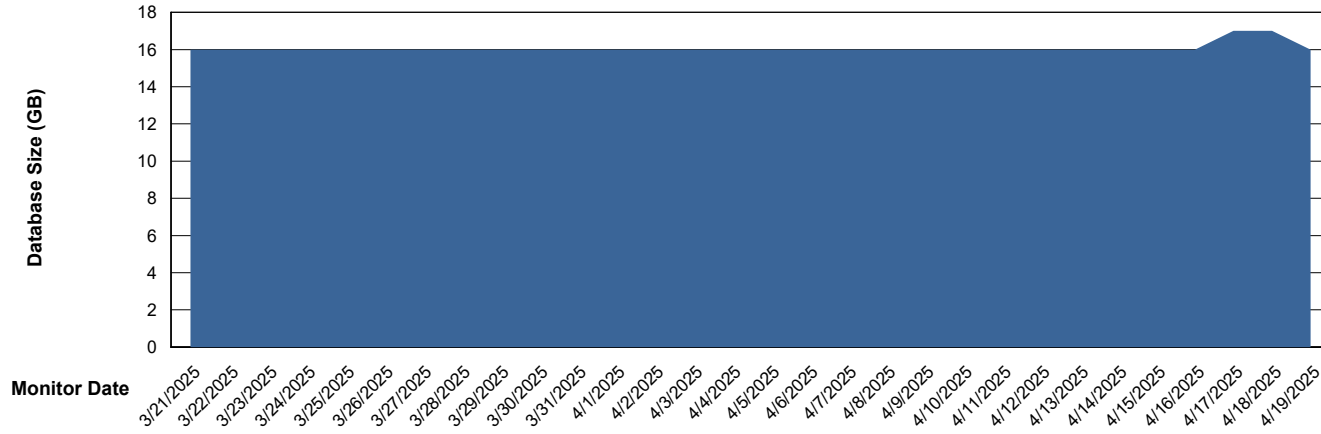

Customer AUJ_Production
Database ID 41

Database Performance AUJ_DB3_Primary

Weekly SLA Customer Report

Customer AUJ_Production
Database ID 41

DATABASE SIZE AUJ_ABSEM3_DB

Database growth over last month

DATABASE SIZE AUJ_BI3_DB

Database growth over last month

Weekly SLA Customer Report

Customer AUJ_Production
Database ID 41

DATABASE SIZE AUJ_DB3_Primary

Database growth over last month

Weekly SLA Customer Report

Customer AUJ_Production
Database ID 41