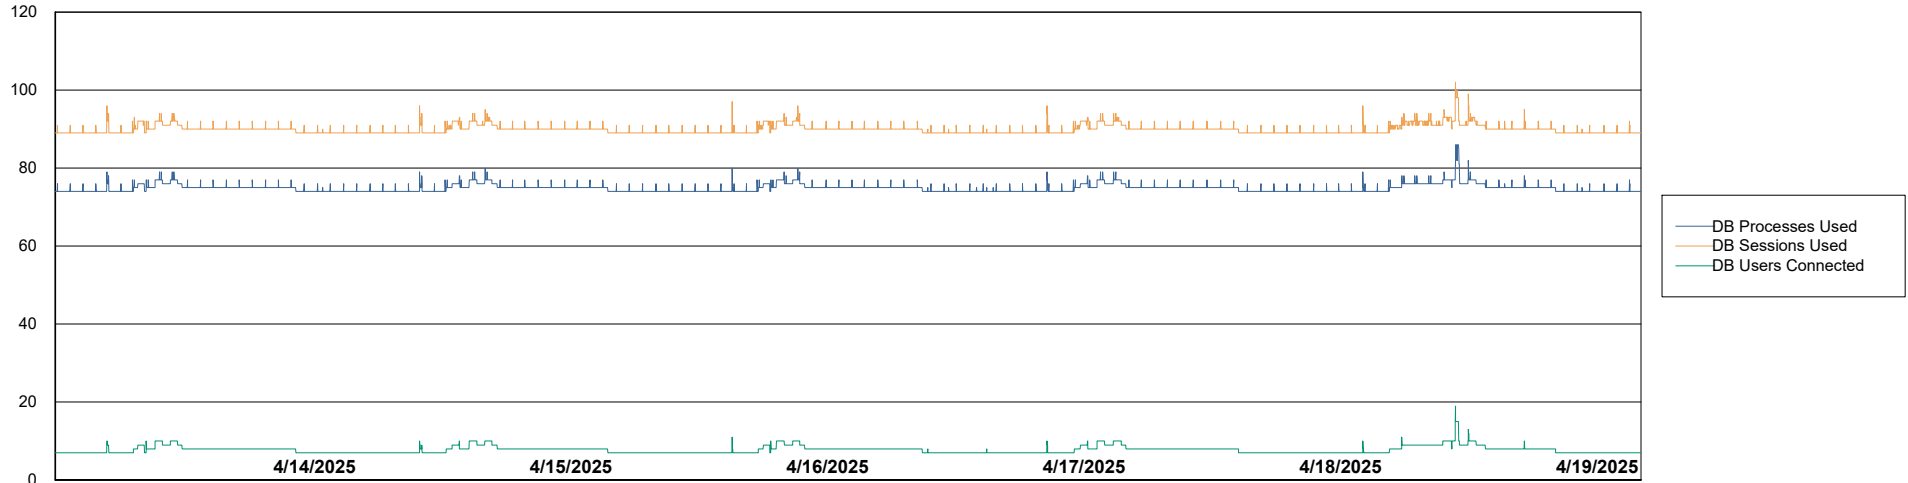

Weekly SLA Customer Report

Customer AUJ_Production
Database ID 41

Database Performance AUJ_ABSEM3_DB

Weekly SLA Customer Report

Customer AUJ_Production
Database ID 41

Database Performance AUJ_BI3_DB

Weekly SLA Customer Report