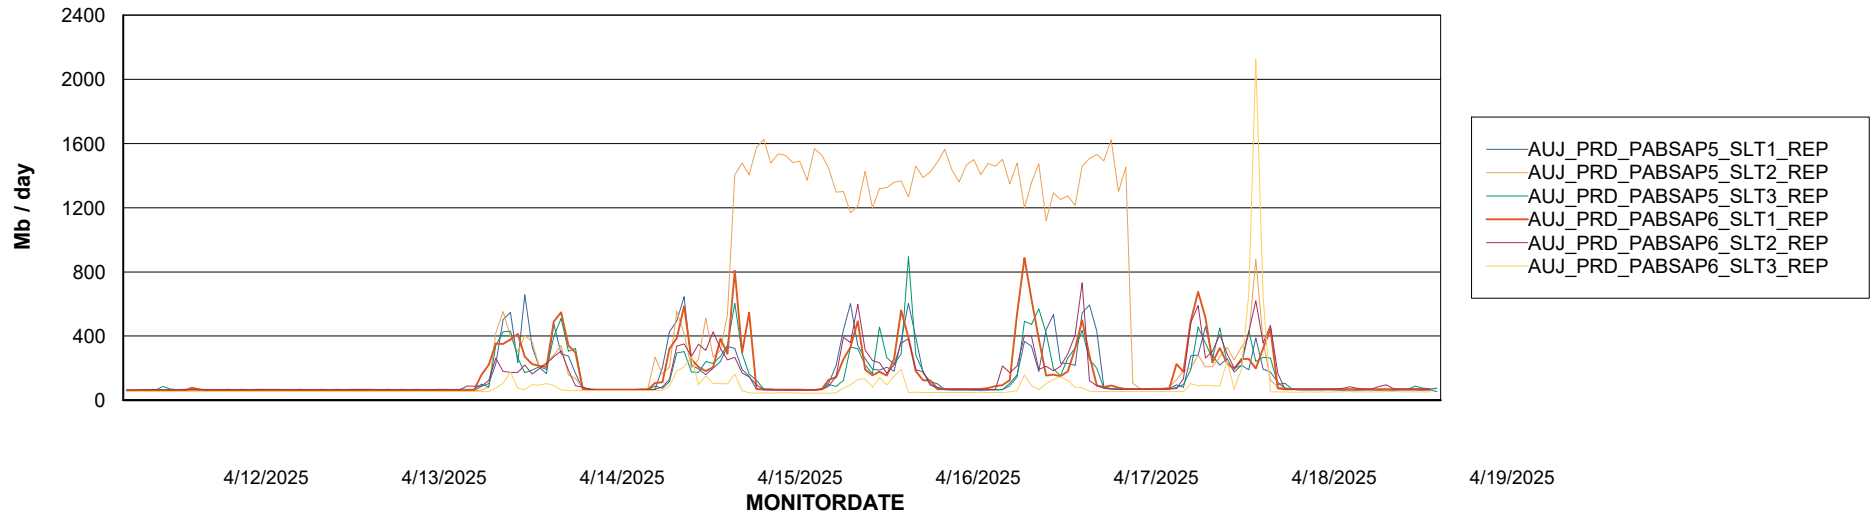

ABSSolute Application ReportServer Services

Avg memory used per ReportServer Service