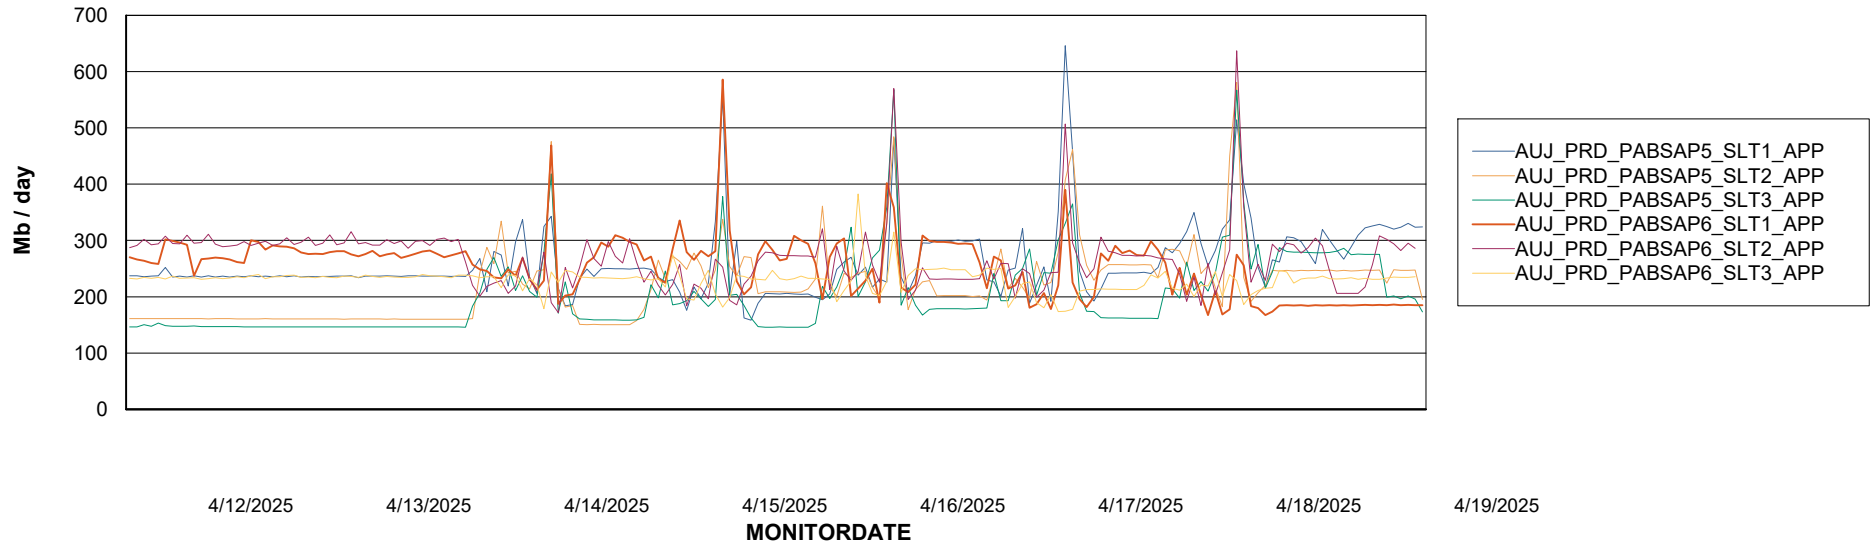

ABSSolute Application Server Services

Avg memory used per ABS Server Service