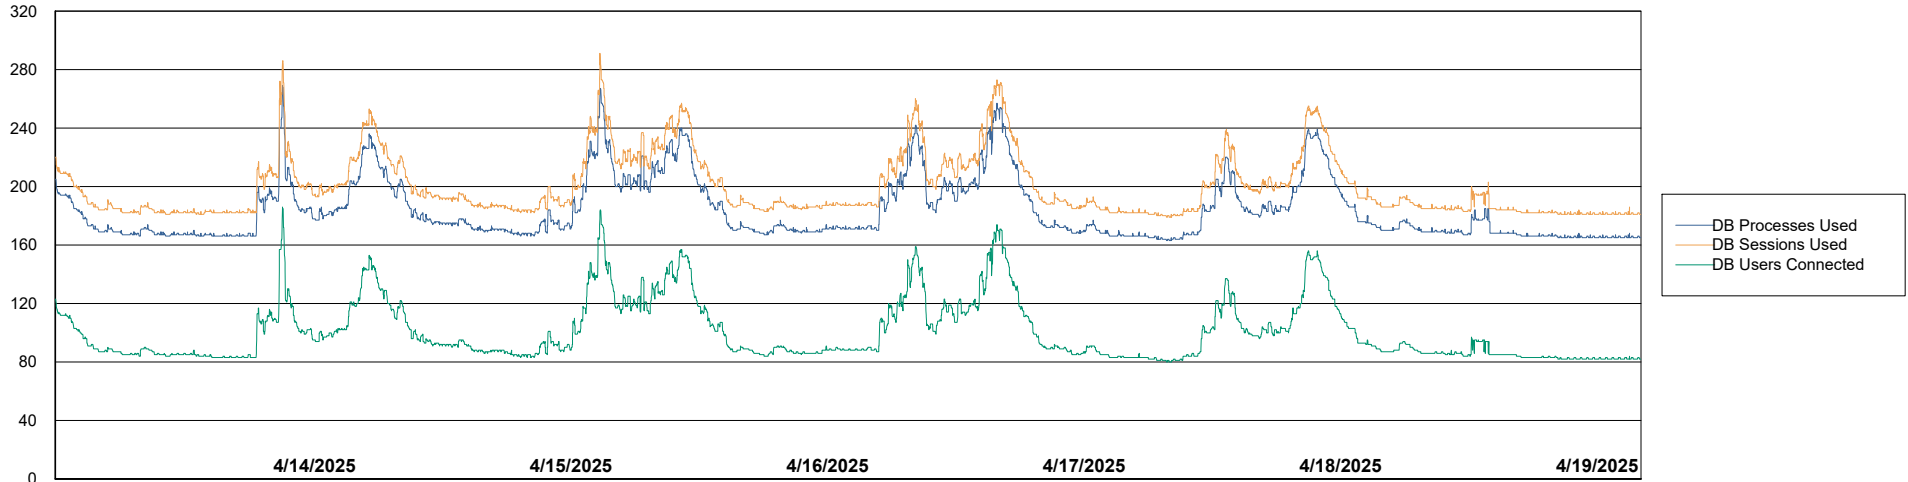

Database Performance AUJ_DB3_Primary