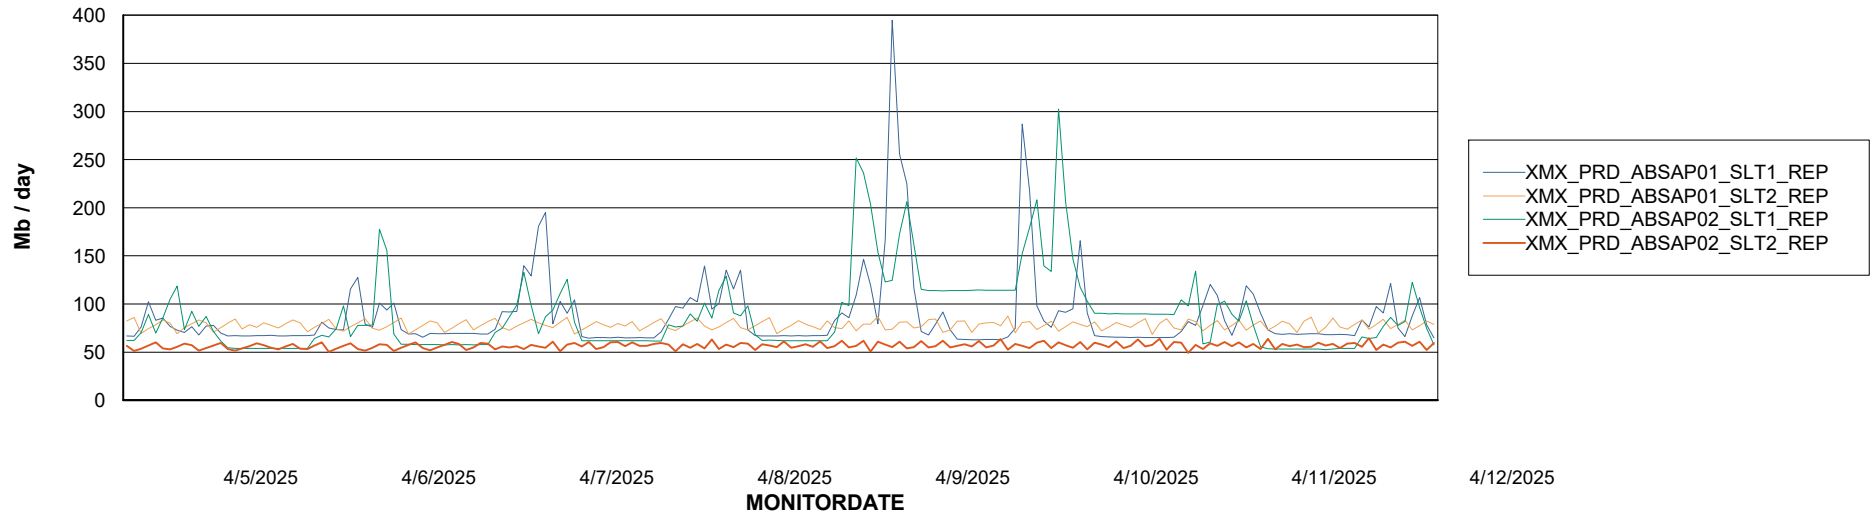

ABSSolute Application ReportServer Services

Avg memory used per ReportServer Service