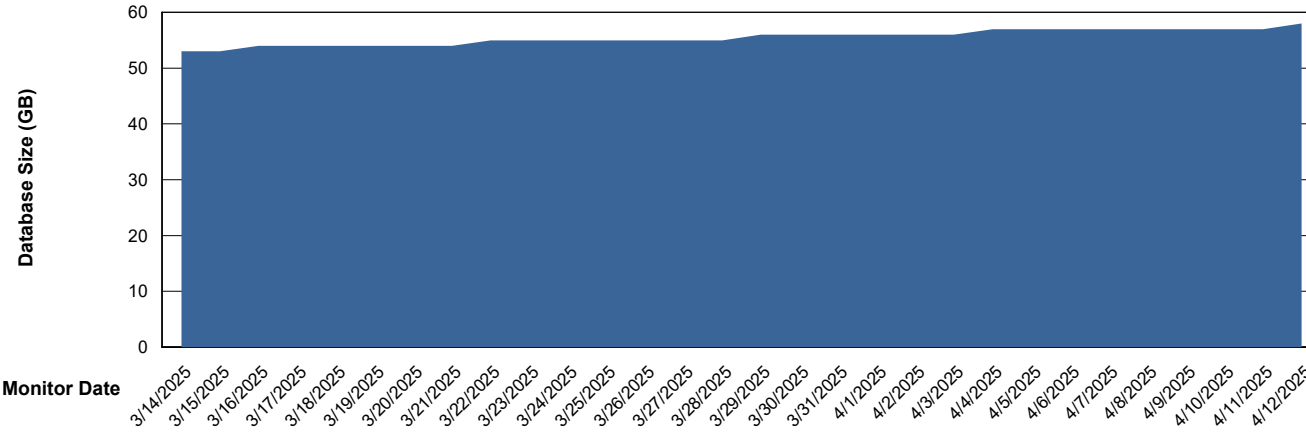

DB Processes Max 0
DB Processes Max 1,000
DB Processes Max 4

Weekly SLA Customer Report

Customer XMX Production (24/7)
 Database ID 146

DATABASE SIZE XMX_PROD_ABSDB01_PRDB_ABS1

Database growth over last month