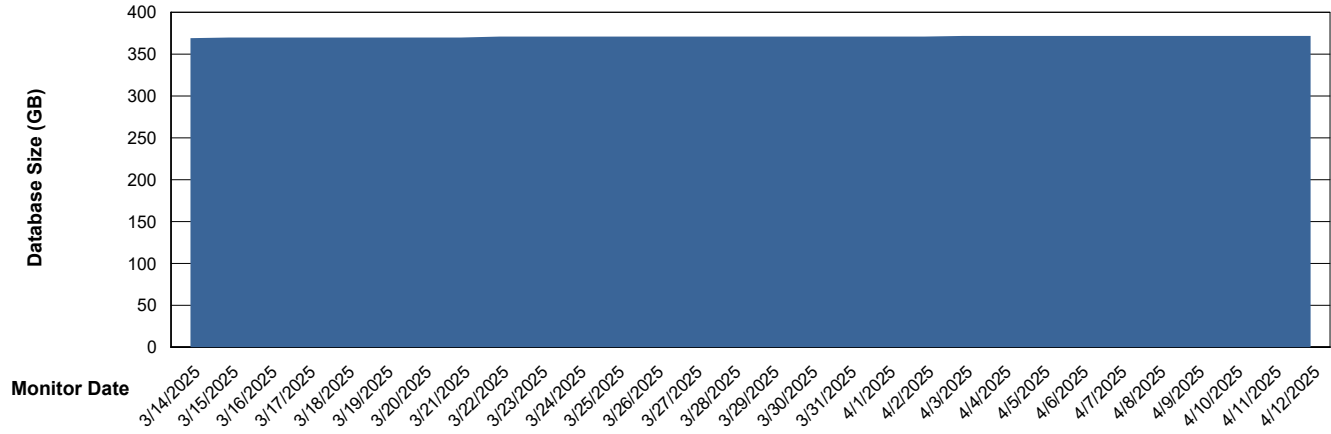

DB Processes Max 1,000

Weekly SLA Customer Report

Customer STK_Production
Database ID 82

Database Performance STK_PRD_ABSDBORACLE02_HSBABS1

DB Processes Max 1,000

Weekly SLA Customer Report

Customer STK_Production
Database ID 82

DATABASE SIZE STK_PRD_ABSDBORACLE01_ABS1

Database growth over last month

DATABASE SIZE STK_PRD_ABSDBORACLE02_ABST

Database growth over last month

Weekly SLA Customer Report

Customer STK_Production
 Database ID 82