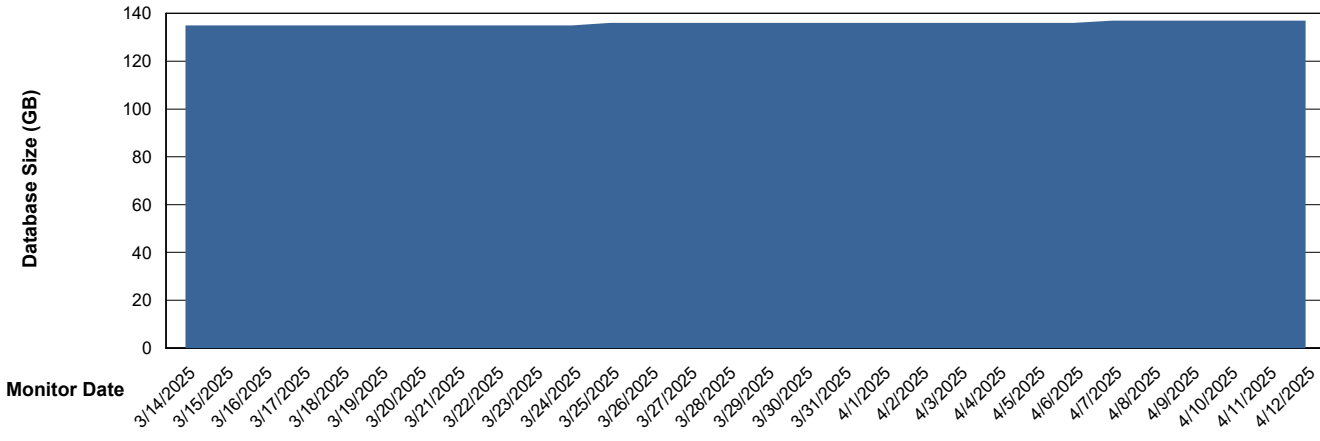

Weekly SLA Customer Report

Customer RSS Production
Database ID 52

Database Performance RSS_PRD_SV1364_PRD_ABS1

Weekly SLA Customer Report

Customer RSS Production
Database ID 52

Database Performance RSS_PRD_SV1365_PRD_HSBABS1

DB Processes Max 300

Weekly SLA Customer Report

Customer RSS Production
 Database ID 52

DATABASE SIZE RSS_PRD_SV1364_PRD_ABS1

Database growth over last month

Database Tablespace RSS_PRD_SV1364_PRD_ABS1

Date	Tablespace Name	Filesize (Gb)	Usedsize (Gb)	Percentage free
4/12/2025	ABSDATA	67	56	17
	INDX	91	76	16
4/11/2025	ABSDATA	67	56	17
	INDX	91	76	16
4/10/2025	ABSDATA	67	56	17
	INDX	91	76	17
4/9/2025	ABSDATA	67	56	17
	INDX	91	76	17
4/8/2025	ABSDATA	67	56	17
	INDX	91	76	17
4/7/2025	ABSDATA	67	56	17
	INDX	91	76	17
4/6/2025	ABSDATA	67	56	17
	INDX	91	76	17

Weekly SLA Customer Report

Customer RSS Production
Database ID 52

Standby Database Health RSS Production

Recovery lag for last 7 days

Weekly SLA Customer Report

Customer RSS Production
Database ID 52

ABSSolute Application Server Services