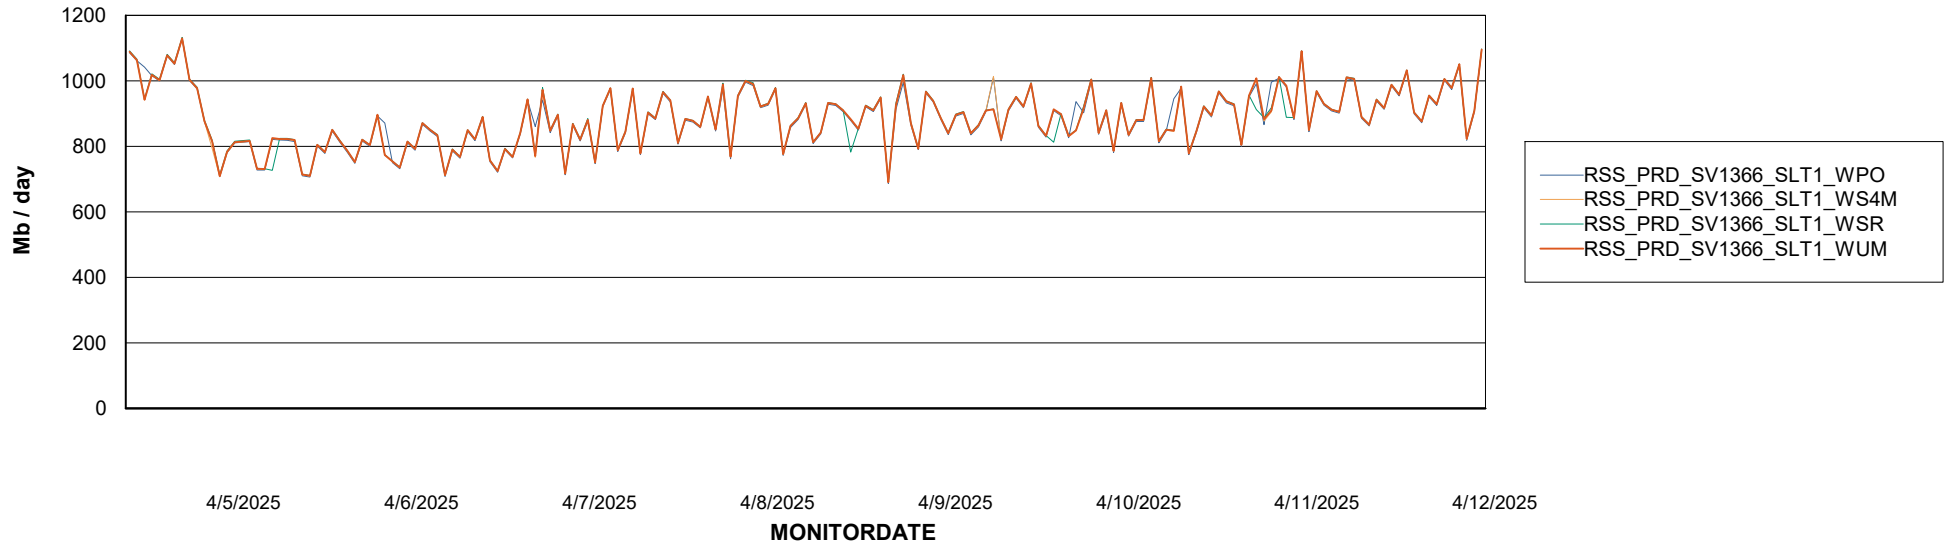

ABSSolute Web Component Services

Avg memory used per ABS Web component