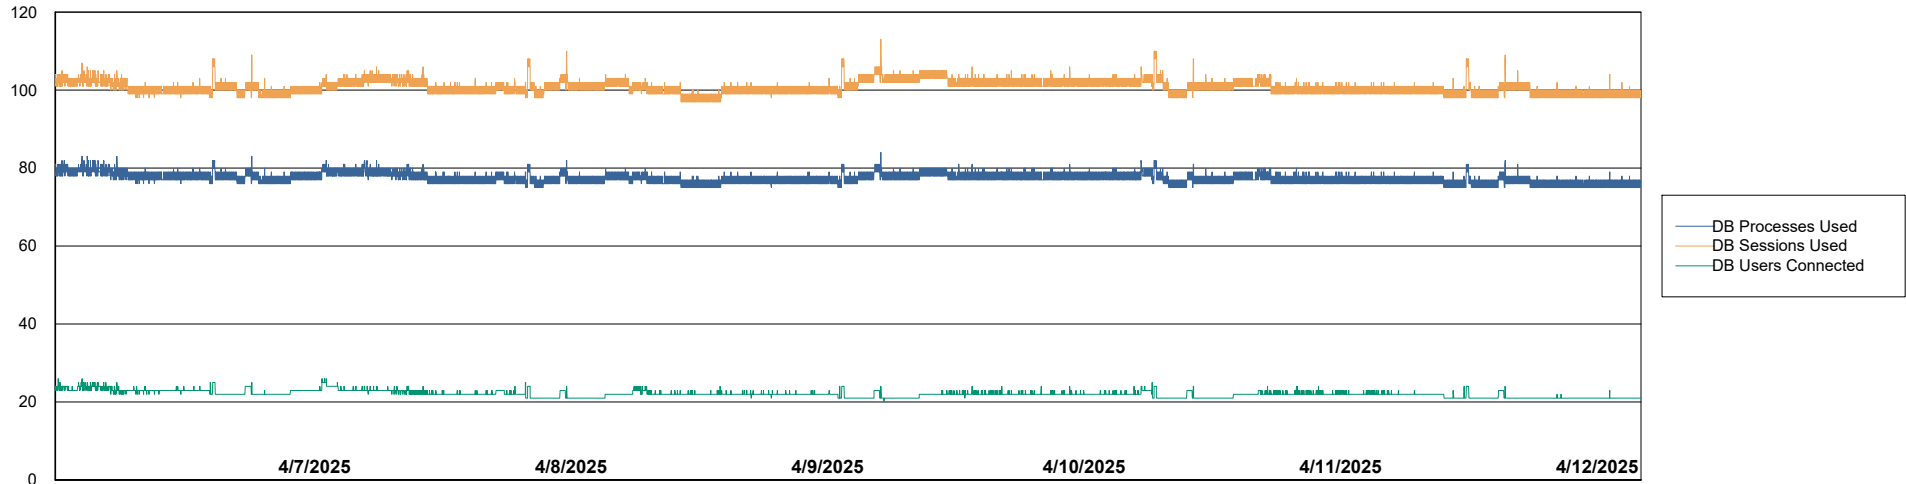

Weekly SLA Customer Report

Customer RSS Production
Database ID 52

Database Performance RSS_PRD_SV1364_PRD_ABS1

Weekly SLA Customer Report

Customer RSS Production
Database ID 52

Database Performance RSS_PRD_SV1365_PRD_HSBABS1