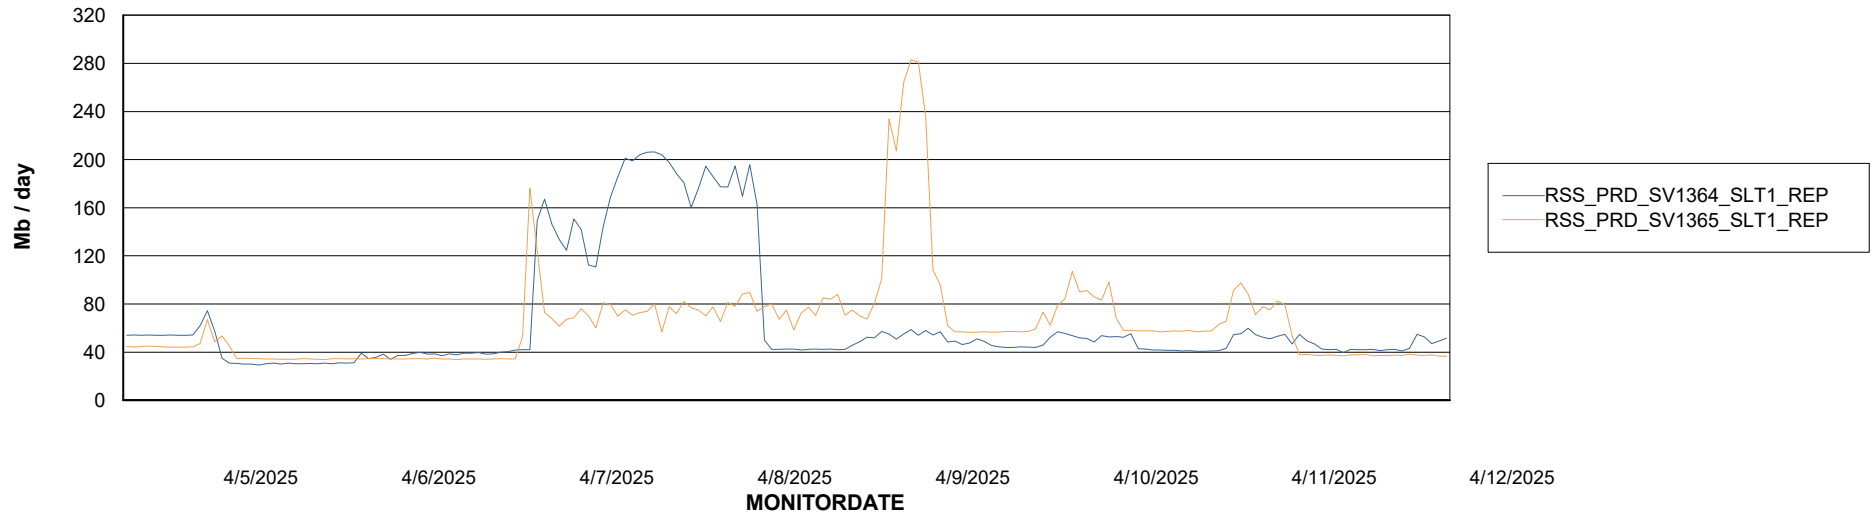

Avg memory used per ABS Server Service

Avg users per day per ABS server

Weekly SLA Customer Report

Customer RSS Production
Database ID 52

ABSSolute Application ReportServer Services

Avg memory used per ReportServer Service