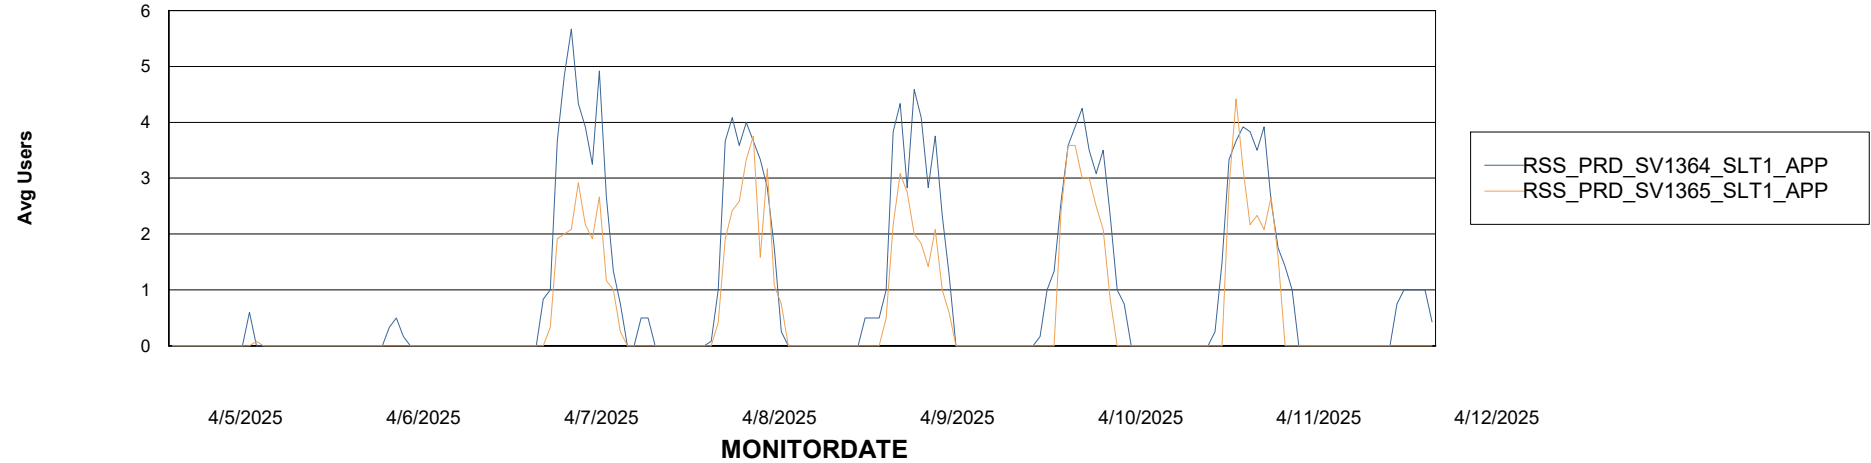

Avg users per day per ABS server