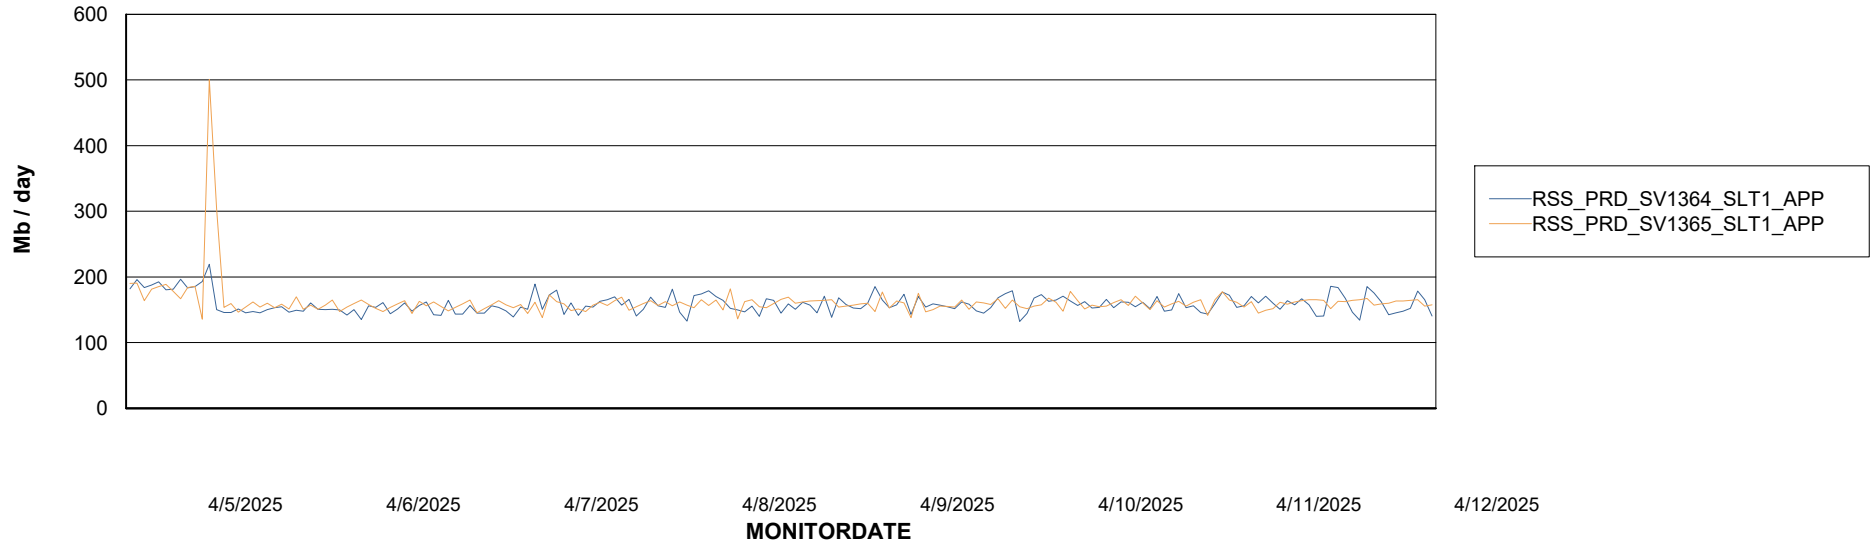

ABSSolute Application Server Services

Avg memory used per ABS Server Service