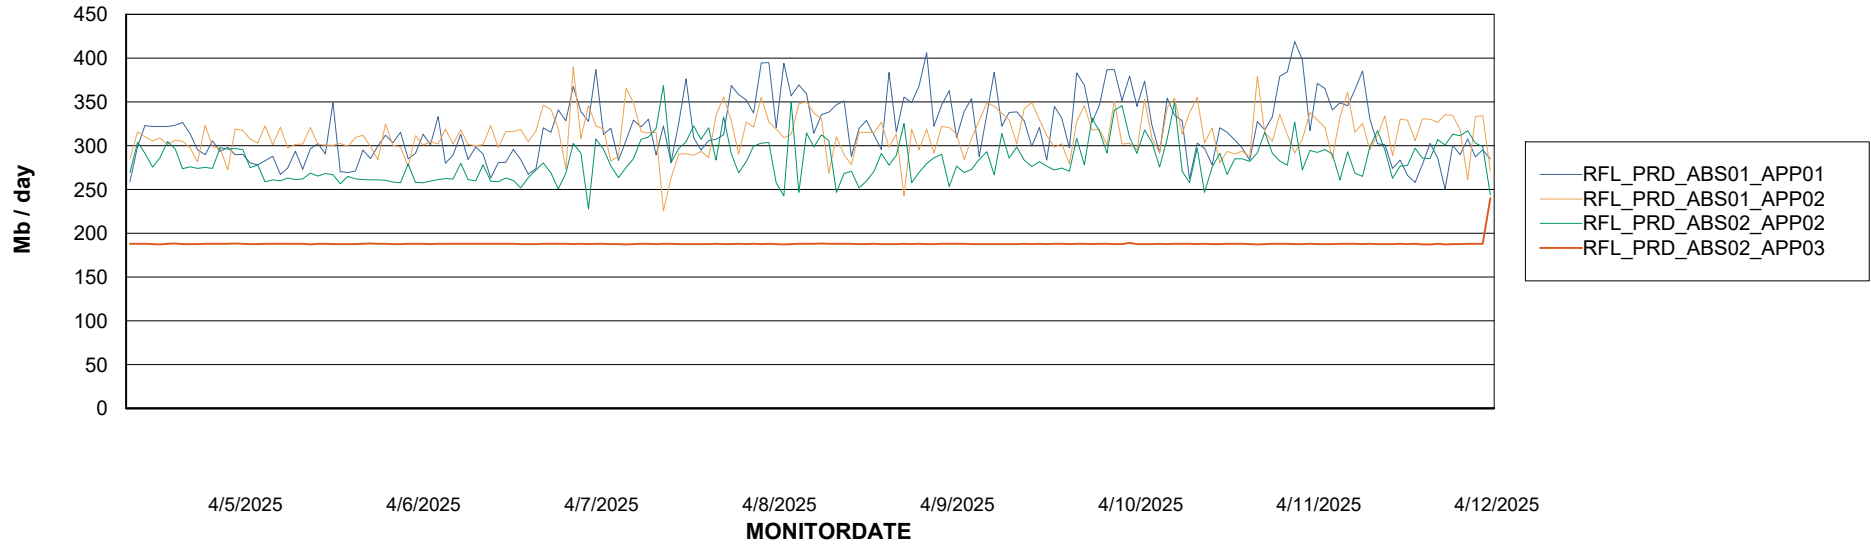

ABSSolute Application Server Services

Avg memory used per ABS Server Service