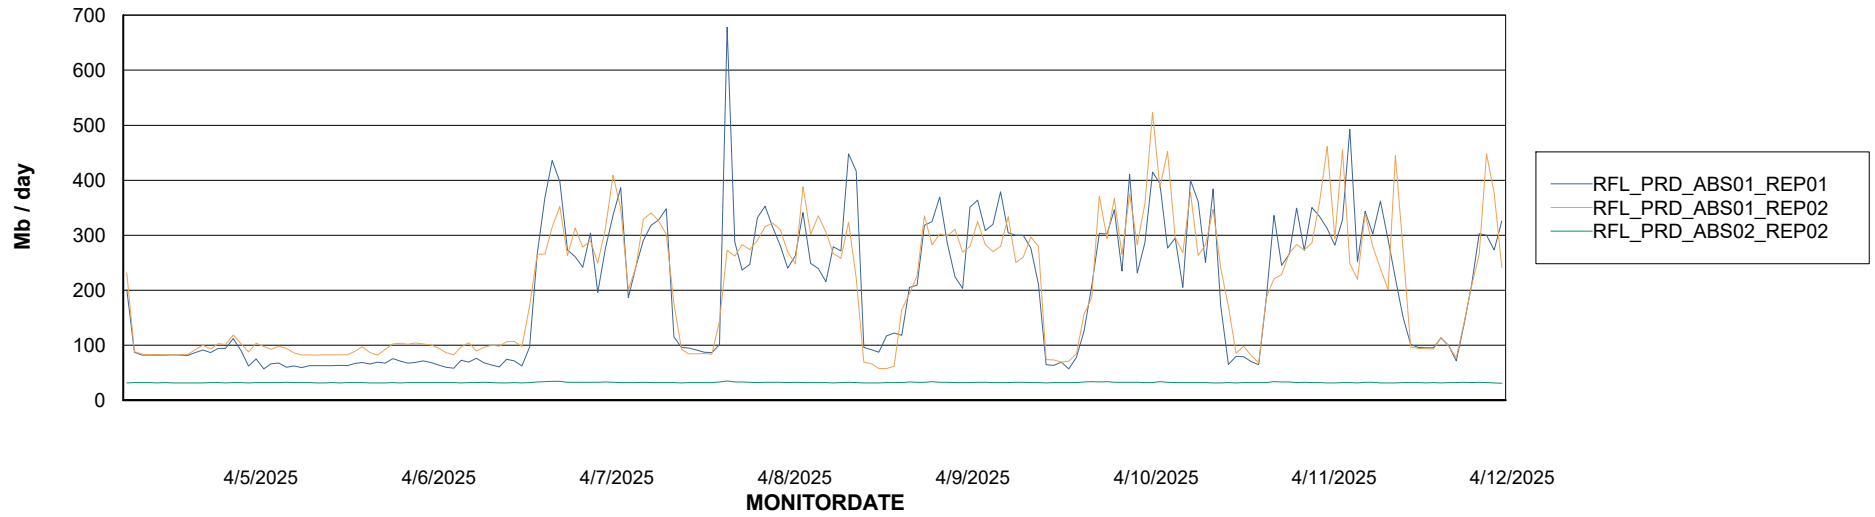

Avg memory used per ABS Server Service

Avg users per day per ABS server

Weekly SLA Customer Report

Customer RFL_Production
Database ID 36

ABSSolute Application ReportServer Services

Avg memory used per ReportServer Service