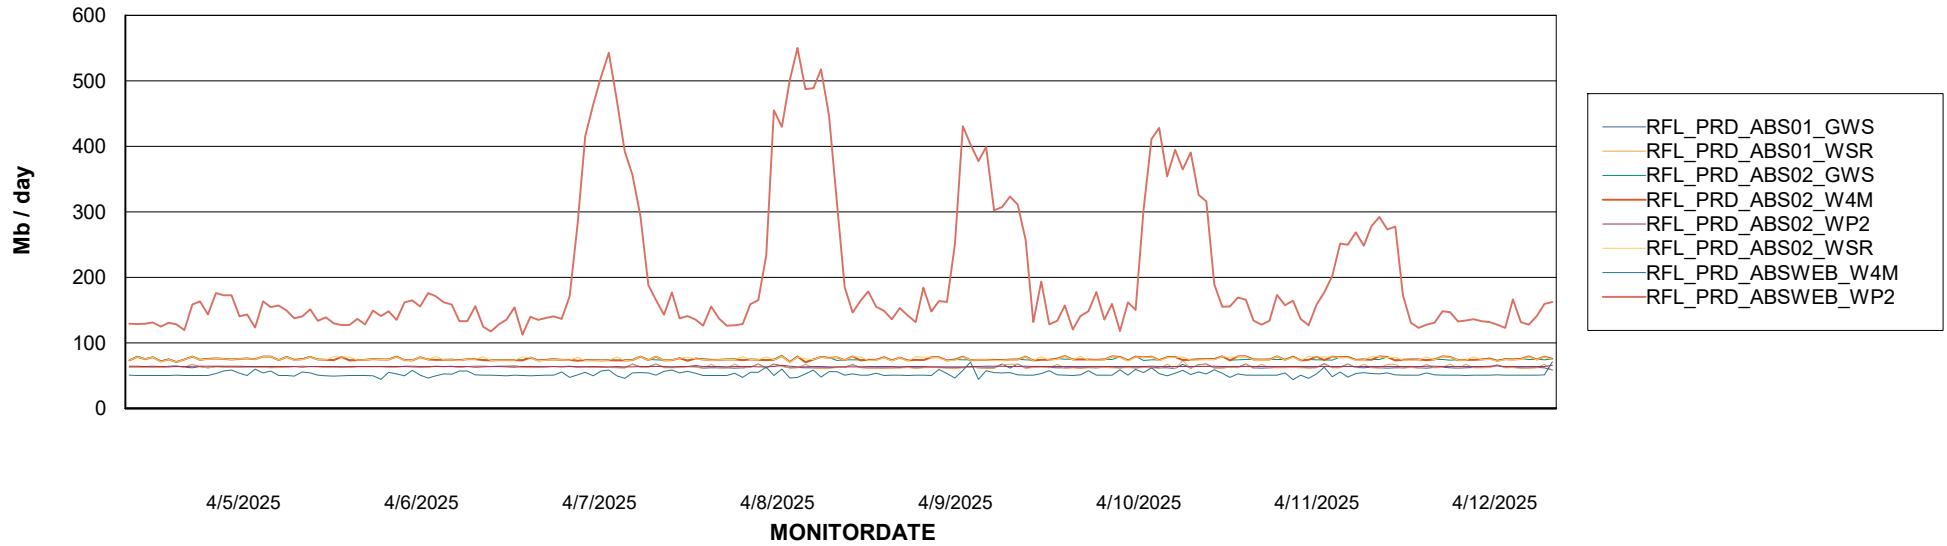

ABSolute Web Component Services

Avg memory used per ABS Web component