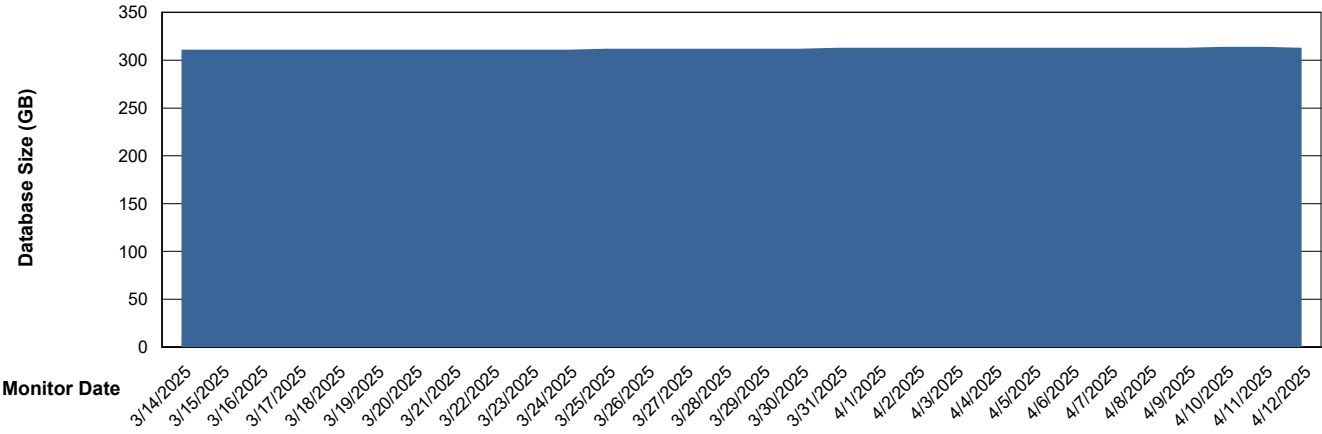

DB Processes Max 1,000

Weekly SLA Customer Report

Customer RFL_Production
 Database ID 36

DATABASE SIZE RFL_PRD_ABS01_DB

Database growth over last month

Database Tablespace RFL_PRD_ABS01_DB

Date	Tablespace Name	Filesize (Gb)	Usedsize (Gb)	Percentage free
4/12/2025	ABSDATA	117	88	25
	INDX	258	210	19
4/11/2025	ABSDATA	117	88	25
	INDX	258	210	19
4/10/2025	ABSDATA	117	88	25
	INDX	258	210	19
4/9/2025	ABSDATA	117	88	25
	INDX	258	210	19
4/8/2025	ABSDATA	117	88	25
	INDX	258	210	19
4/7/2025	ABSDATA	117	88	25
	INDX	258	210	19
4/6/2025	ABSDATA	117	88	25
	INDX	258	210	19

Weekly SLA Customer Report

Customer RFL_Production
Database ID 36

Standby Database Health RFL_Production

Recovery lag for last 7 days

Weekly SLA Customer Report

Customer RFL_Production
Database ID 36

ABSSolute Application Server Services