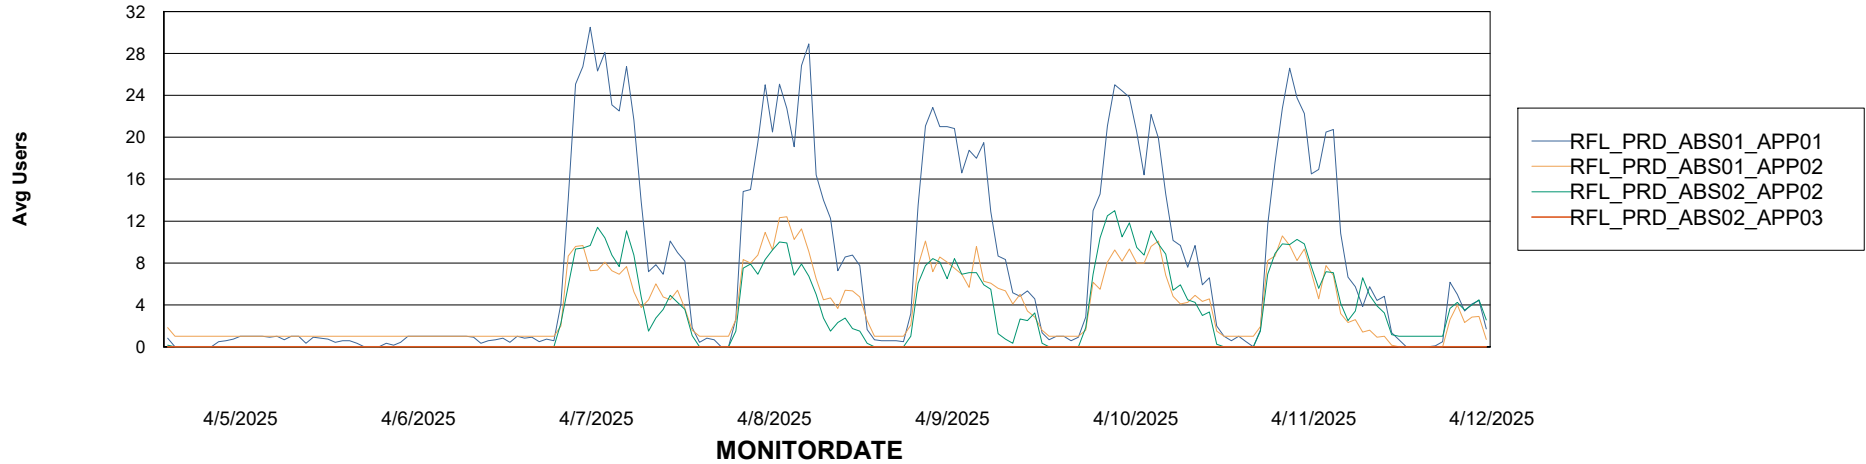

Avg users per day per ABS server