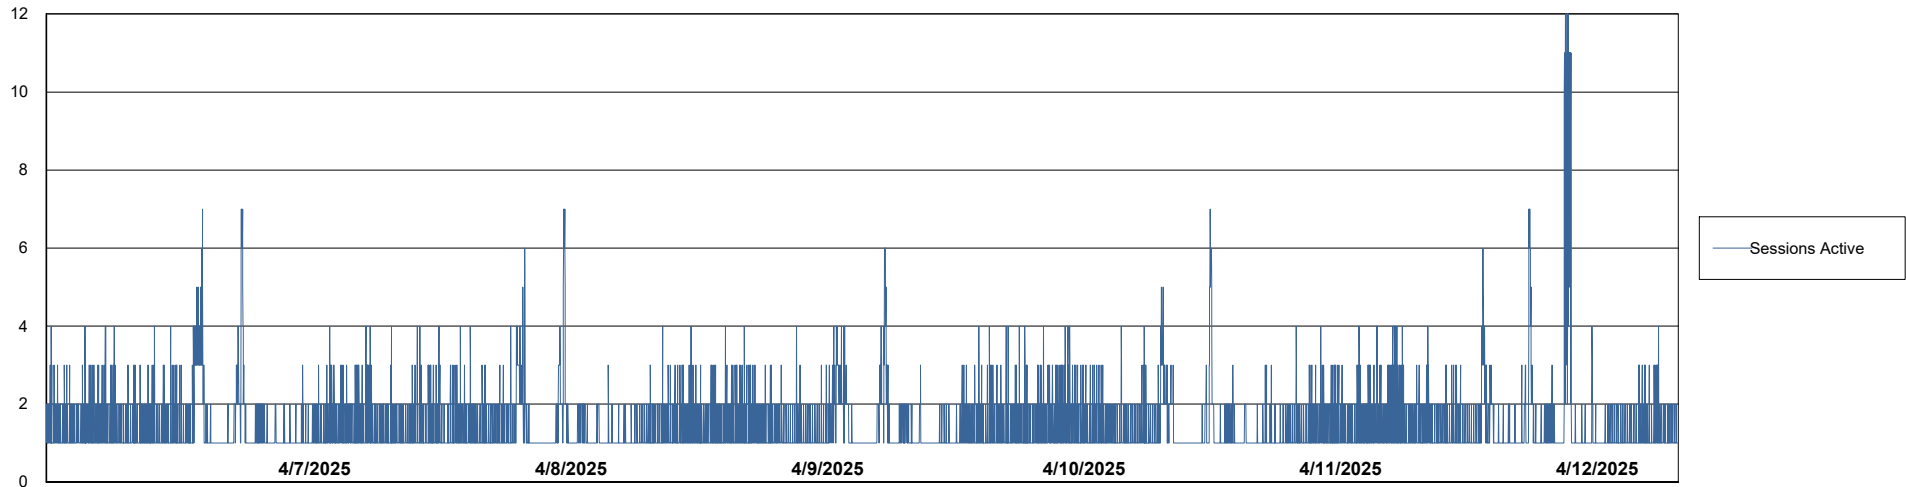

Weekly SLA Customer Report

Customer RFL_Production
Database ID 36

Harddisk Usage RFL_PRD_ABSWEB

	Free disk space on C: (%)	Total disk space on C: (Gb)	Used disk space on C: (Gb)
4/12/2025	74	126	33
4/11/2025	74	126	33
4/10/2025	74	126	33
4/9/2025	74	126	33
4/8/2025	74	126	33
4/7/2025	74	126	33
4/6/2025	74	126	33

Weekly SLA Customer Report

Customer RFL_Production
Database ID 36

Database Performance RFL_PRD_ABS01_DB

Weekly SLA Customer Report

Customer RFL_Production
Database ID 36

Database Performance RFL_PRD_ABS02_STB_DB