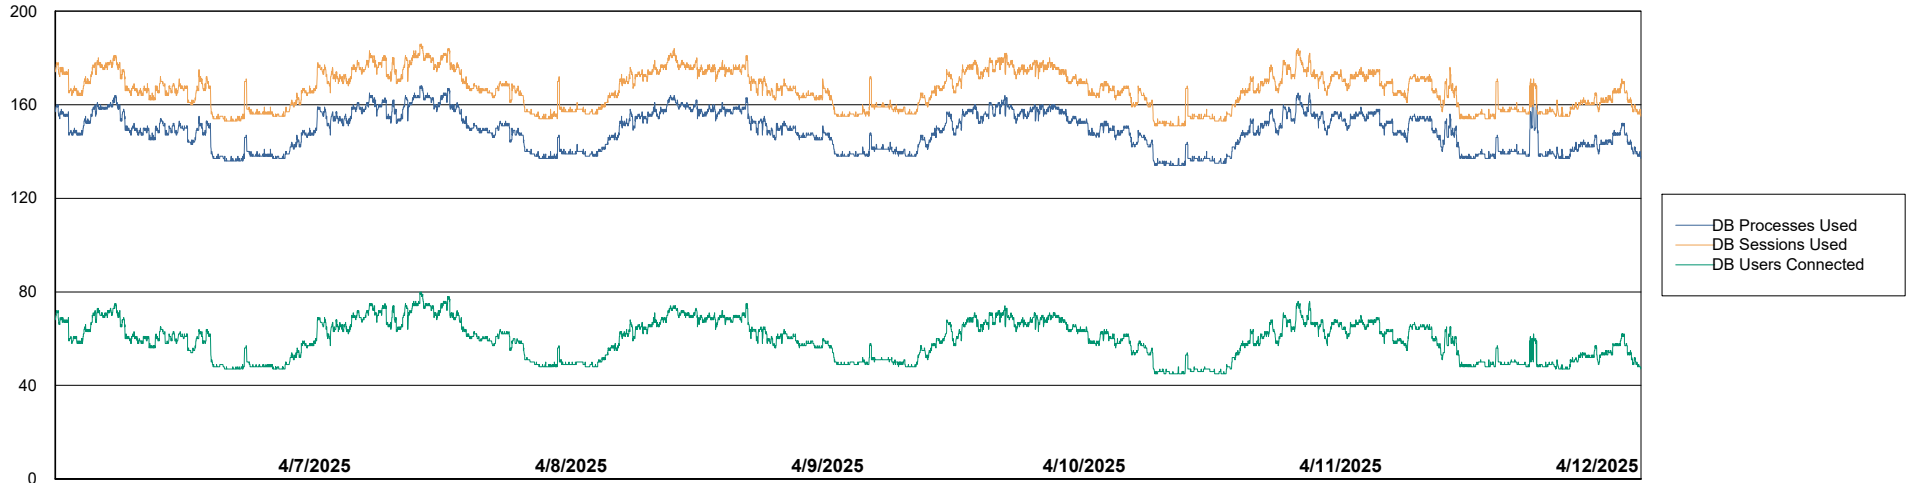

Weekly SLA Customer Report

Customer RFL_Production
Database ID 36

Harddisk Usage RFL_PRD_ABSWEB

	Free disk space on C: (%)	Total disk space on C: (Gb)	Used disk space on C: (Gb)
4/12/2025	74	126	33
4/11/2025	74	126	33
4/10/2025	74	126	33
4/9/2025	74	126	33
4/8/2025	74	126	33
4/7/2025	74	126	33
4/6/2025	74	126	33

Weekly SLA Customer Report

Customer RFL_Production
Database ID 36

Database Performance RFL_PRD_ABS01_DB

Weekly SLA Customer Report

Customer RFL_Production
Database ID 36

Database Performance RFL_PRD_ABS02_STB_DB