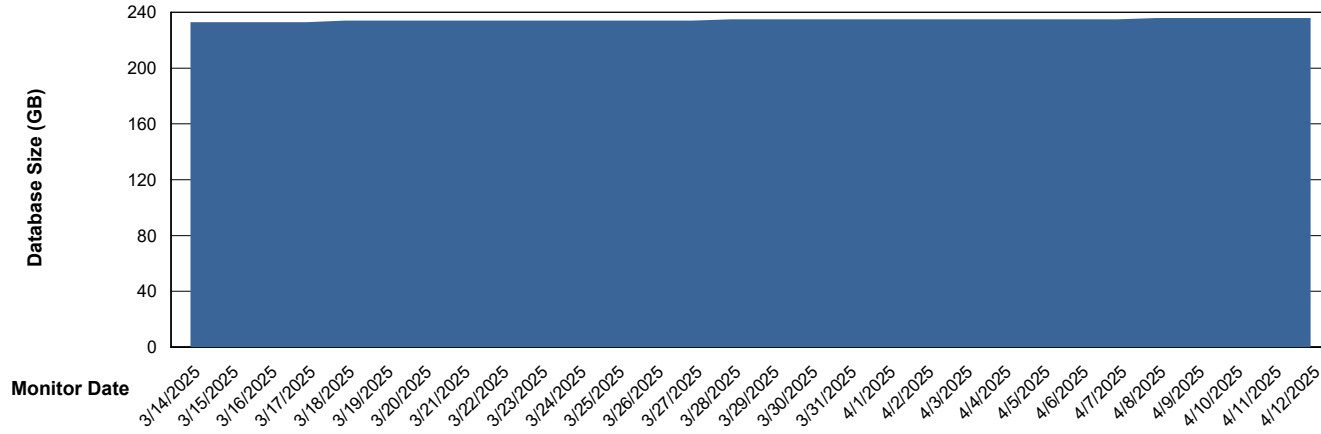

Weekly SLA Customer Report

Customer NOA_Production (24/7)
Database ID 116

Database Performance NOA_PRD_NovoABS03_HSBABS1

DB Processes Max 300

Weekly SLA Customer Report

Customer NOA_Production (24/7)
Database ID 116

DATABASE SIZE NOA_PRD_NHSBI_ABS1

Database growth over last month

DATABASE SIZE NOA_PRD_NovoABS01_ABS1

Database growth over last month

Weekly SLA Customer Report

Customer NOA_Production (24/7)
Database ID 116