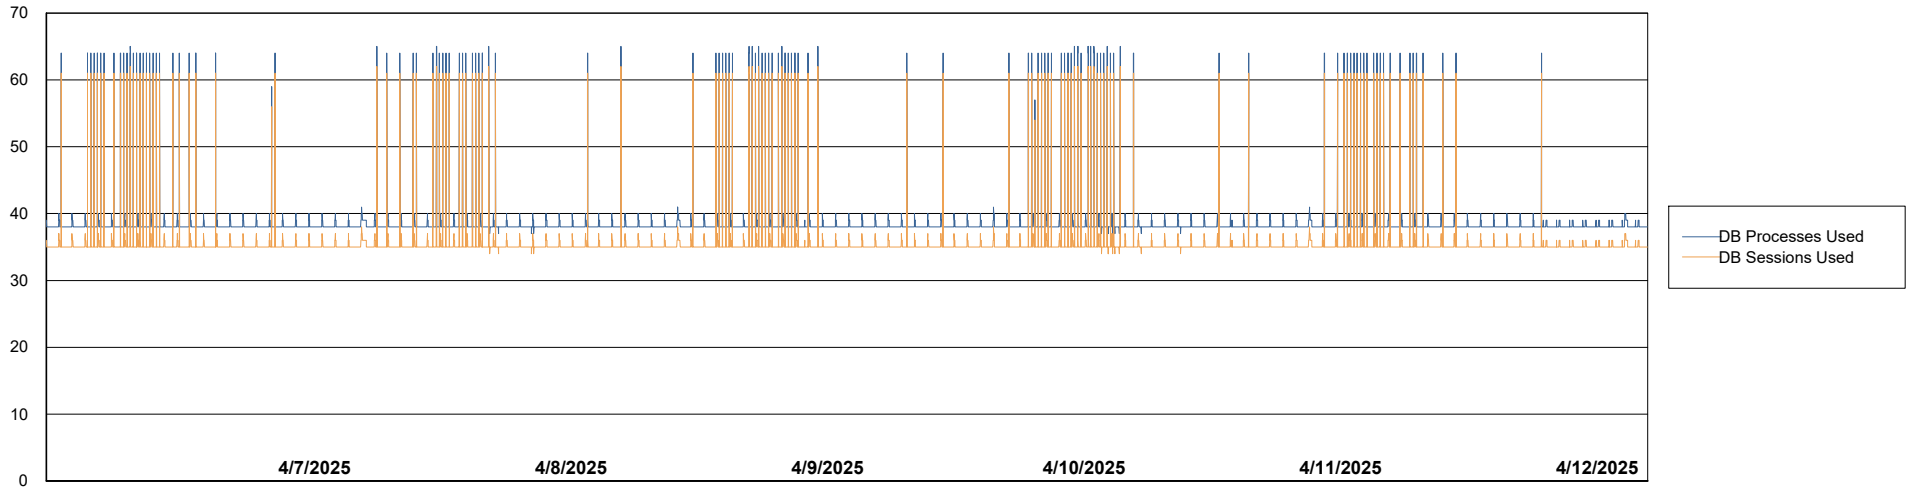

Database Performance NOA_PRD_NovoABS03_HSBABS1

DB Processes Max 300