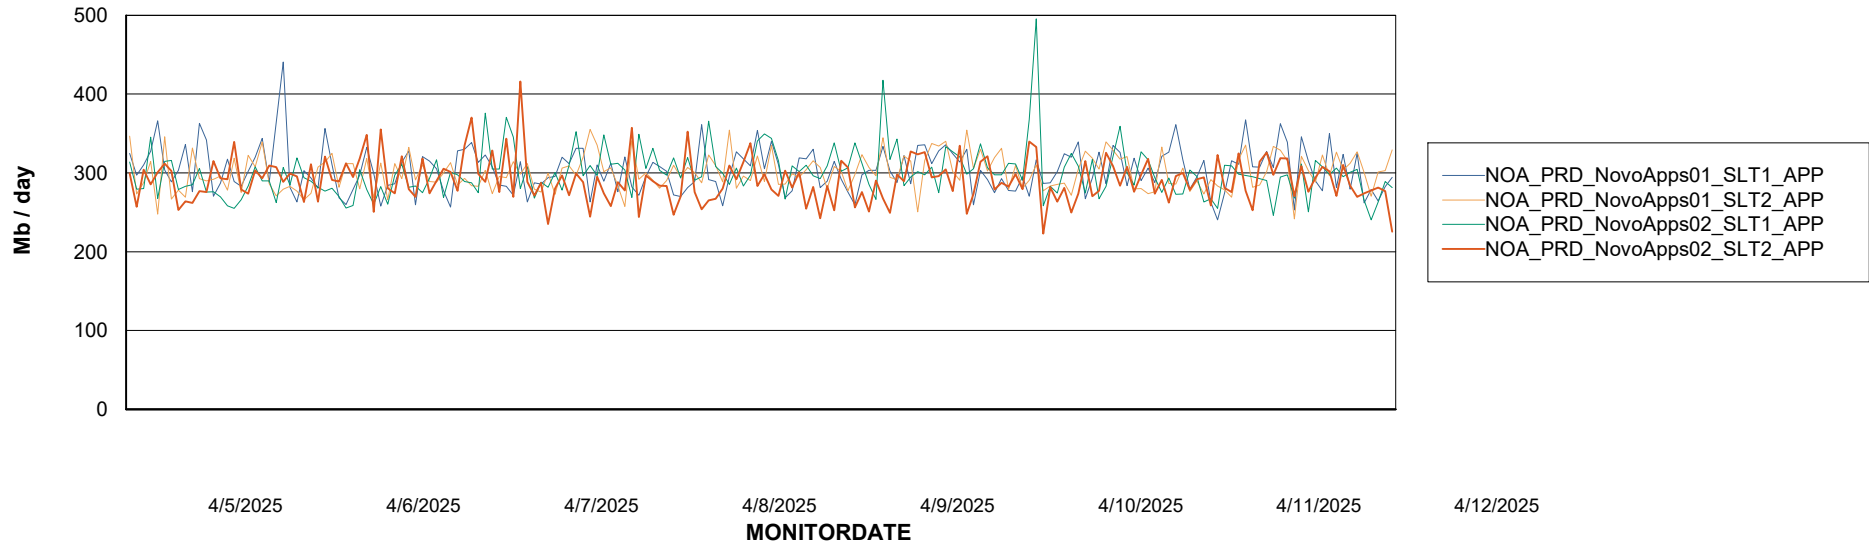

ABSSolute Application Server Services

Avg memory used per ABS Server Service