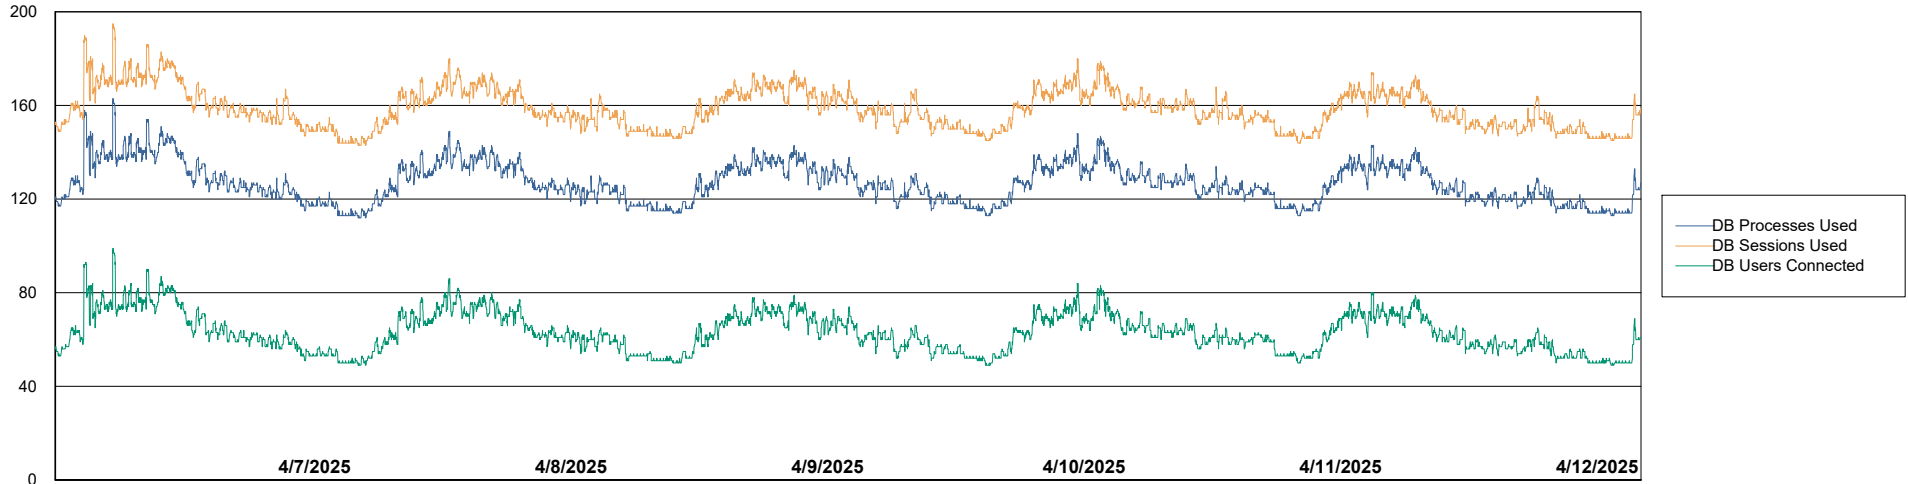

Weekly SLA Customer Report

Customer NOA_Production (24/7)
Database ID 116

Database Performance NOA_PRD_NHSBI_ABS1

Weekly SLA Customer Report

Customer NOA_Production (24/7)
Database ID 116

Database Performance NOA_PRD_NovoABS01_ABS1