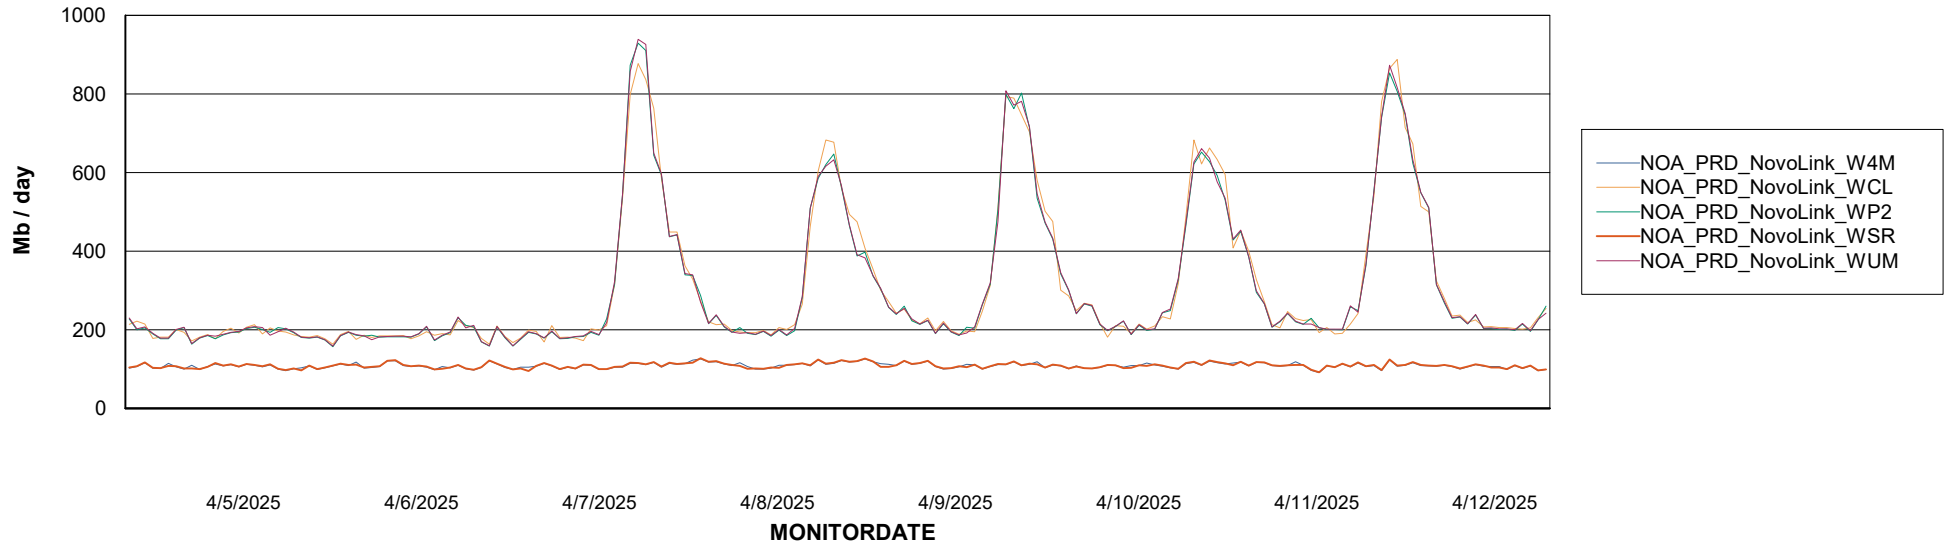

ABSSolute Web Component Services

Avg memory used per ABS Web component