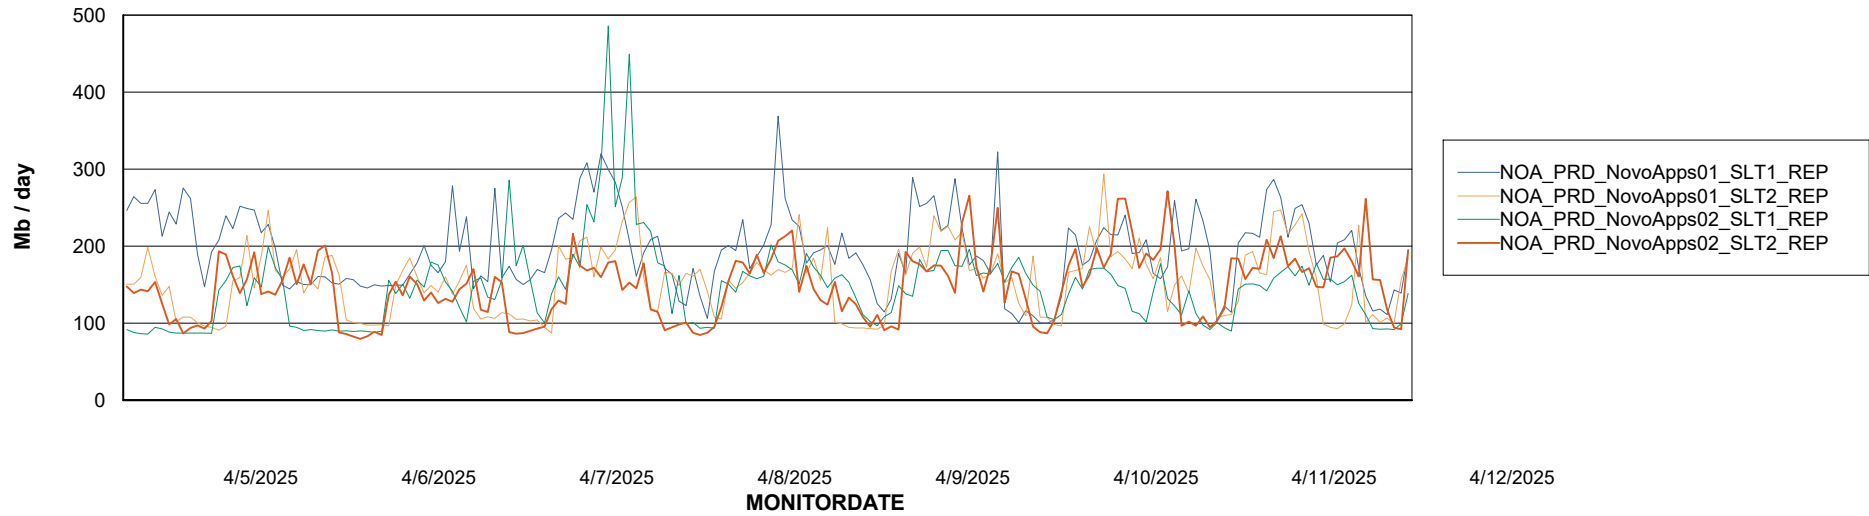

Avg memory used per ABS Server Service

Avg users per day per ABS server

Weekly SLA Customer Report

Customer NOA_Production (24/7)
Database ID 116

ABSSolute Application ReportServer Services

Avg memory used per ReportServer Service