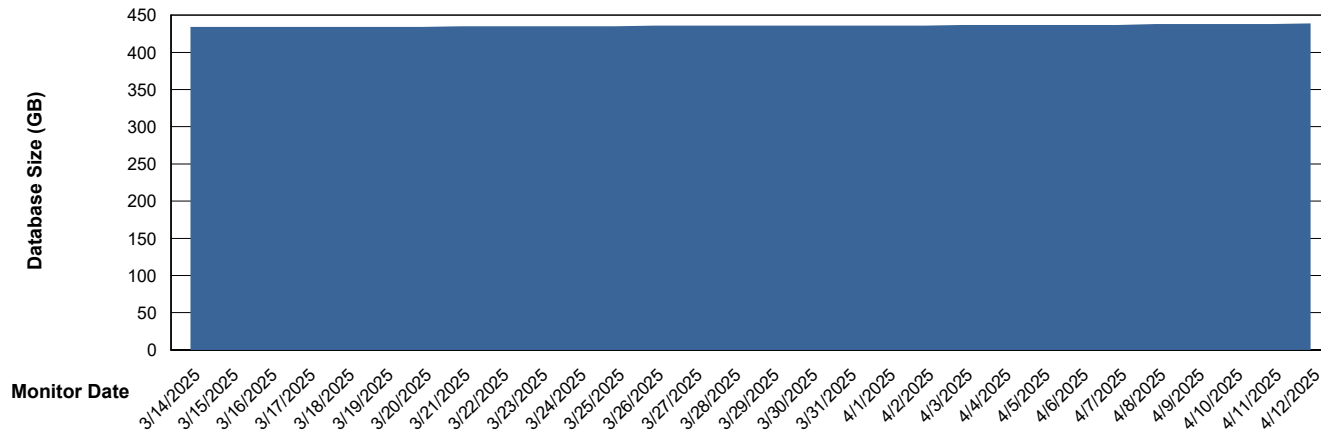

Weekly SLA Customer Report

Customer NOA_Production (24/7)
Database ID 116

Database Performance NOA_PRD_NovoABS03_HSBABS1

DB Processes Max 300

Weekly SLA Customer Report

Customer NOA_Production (24/7)
Database ID 116

DATABASE SIZE NOA_PRD_NHSBI_ABS1

Database growth over last month

DATABASE SIZE NOA_PRD_NovoABS01_ABS1

Database growth over last month

Weekly SLA Customer Report

Customer NOA_Production (24/7)
Database ID 116