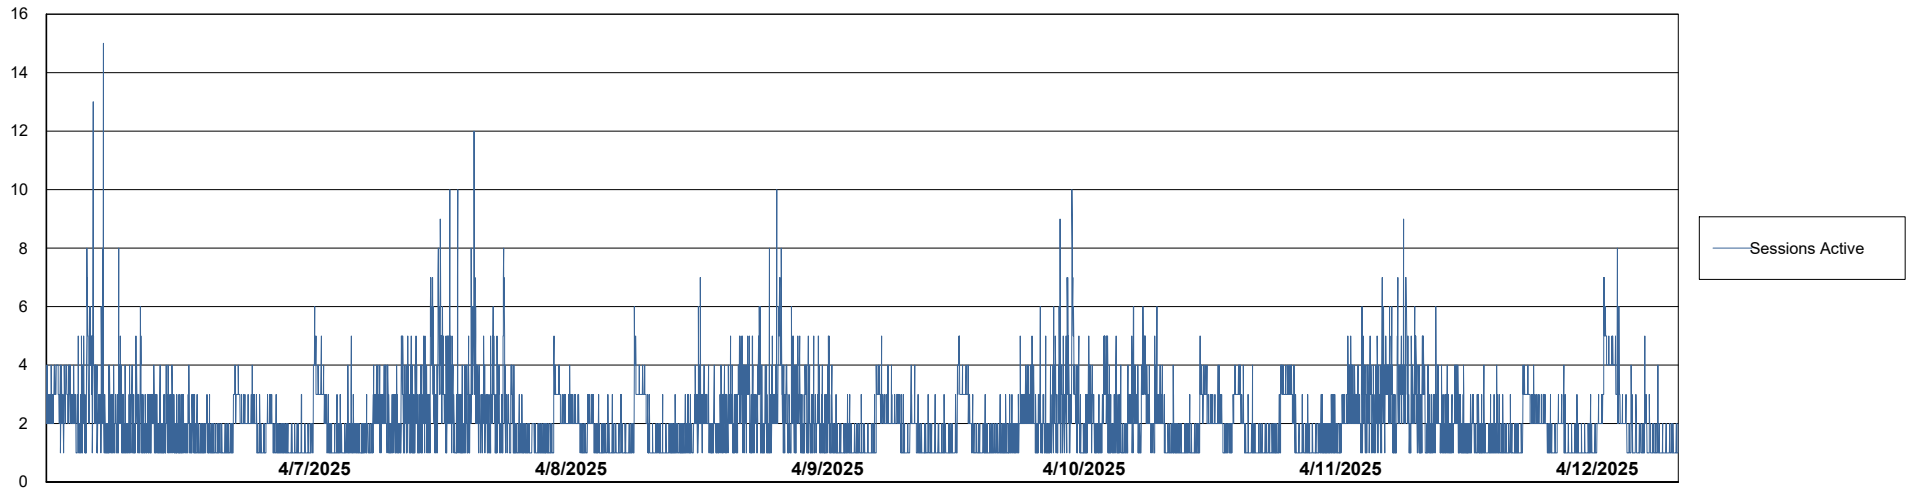

Weekly SLA Customer Report

Customer NIX_Production
Database ID 51

Database Performance NIX_PRD_ABSBI_ABS1

Weekly SLA Customer Report

Customer NIX_Production
Database ID 51

Database Performance NIX_PRD_ABSD01_ABS1