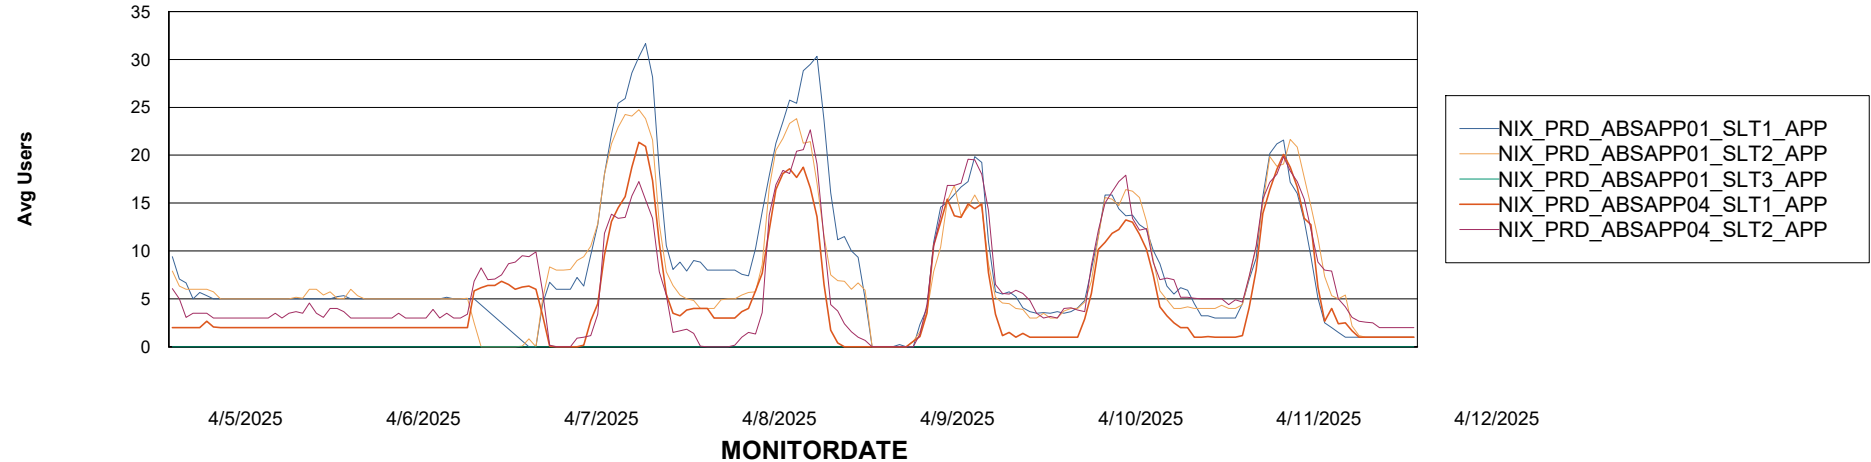

Avg users per day per ABS server