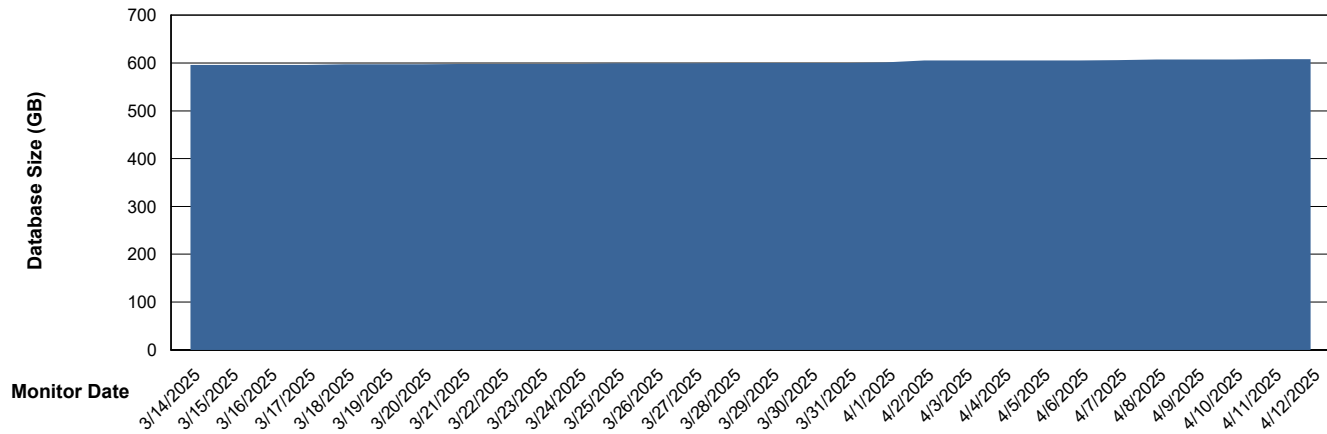

DATABASE SIZE NIX_PRD_ABSDB01_ABS1

Database growth over last month