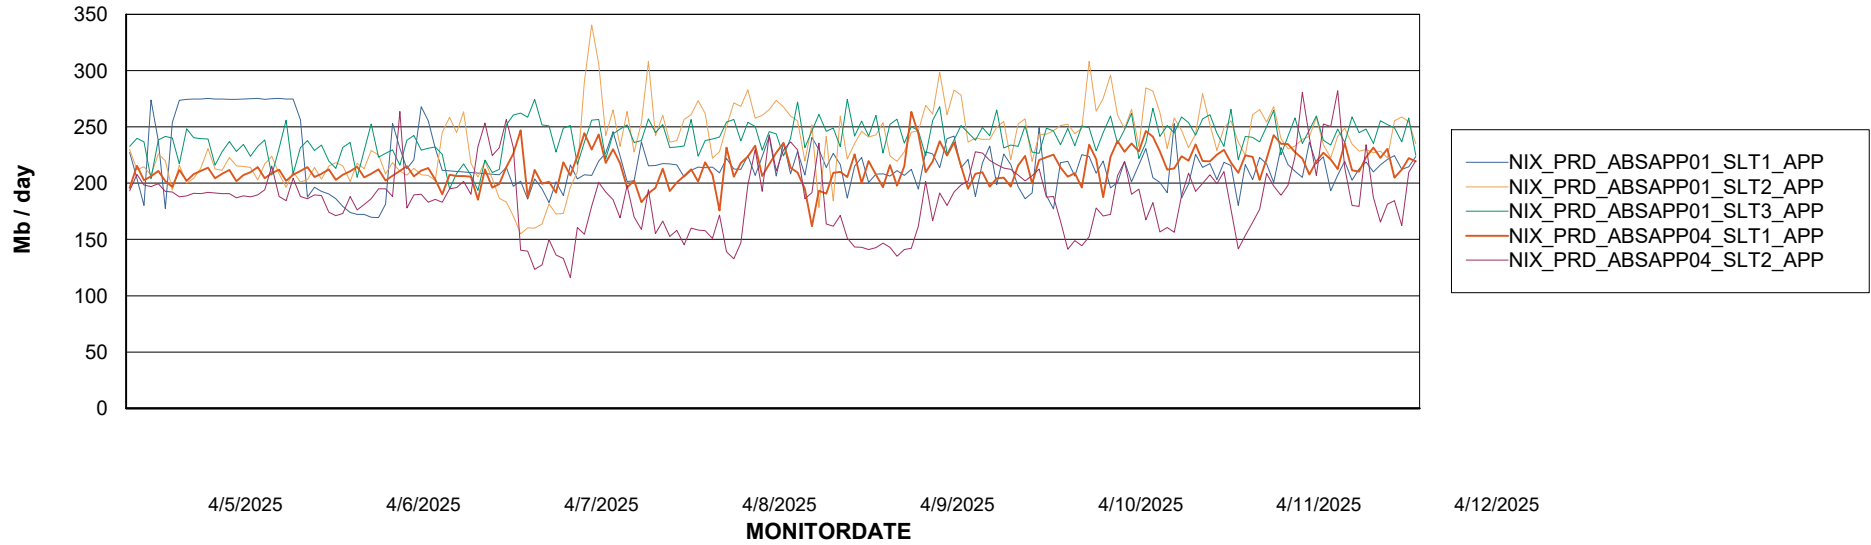

ABSSolute Application Server Services

Avg memory used per ABS Server Service