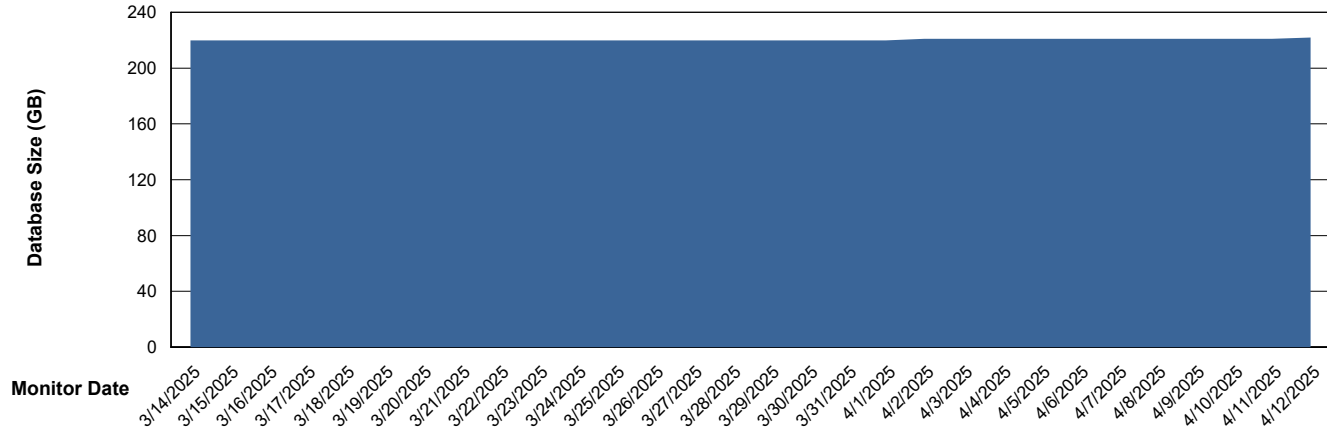

DATABASE SIZE NIX_PRD_ABSBI_ABS1

Database growth over last month