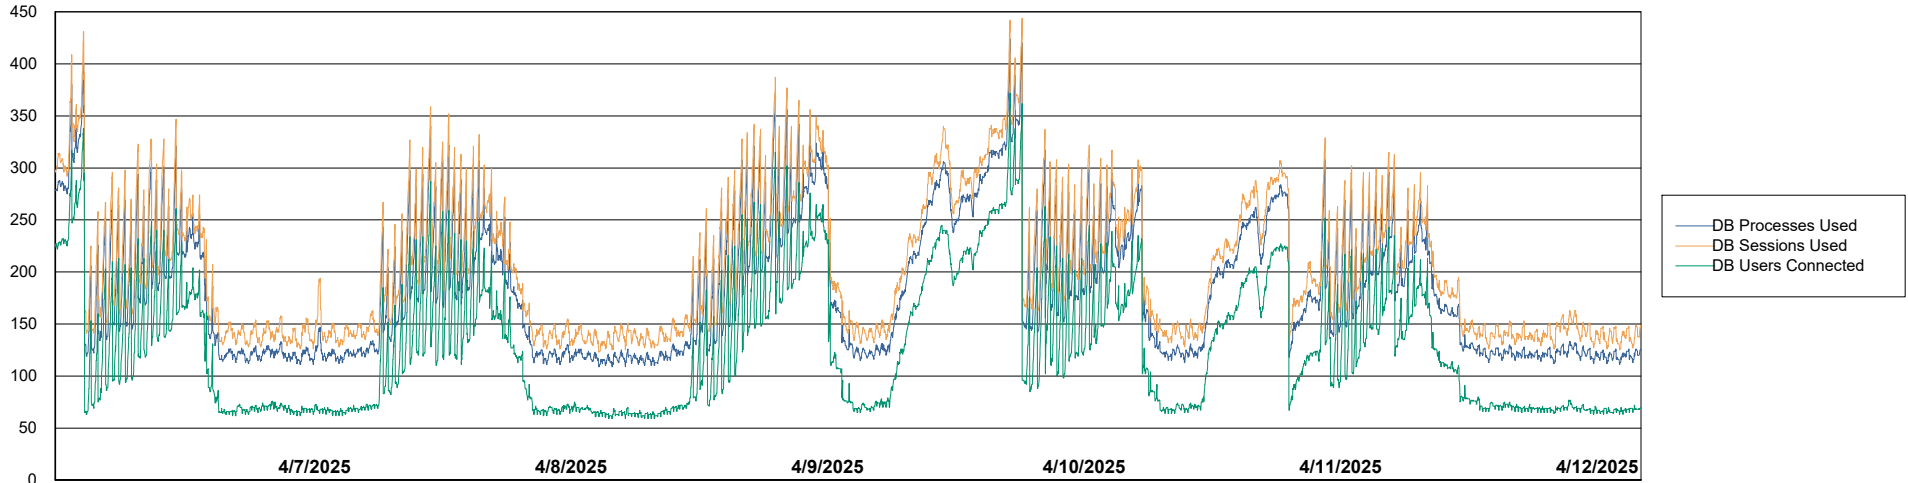

Weekly SLA Customer Report

Customer NIX_Production
Database ID 51

Database Performance NIX_PRD_ABSBI_ABS1

Weekly SLA Customer Report

Customer NIX_Production
Database ID 51

Database Performance NIX_PRD_ABSD01_ABS1