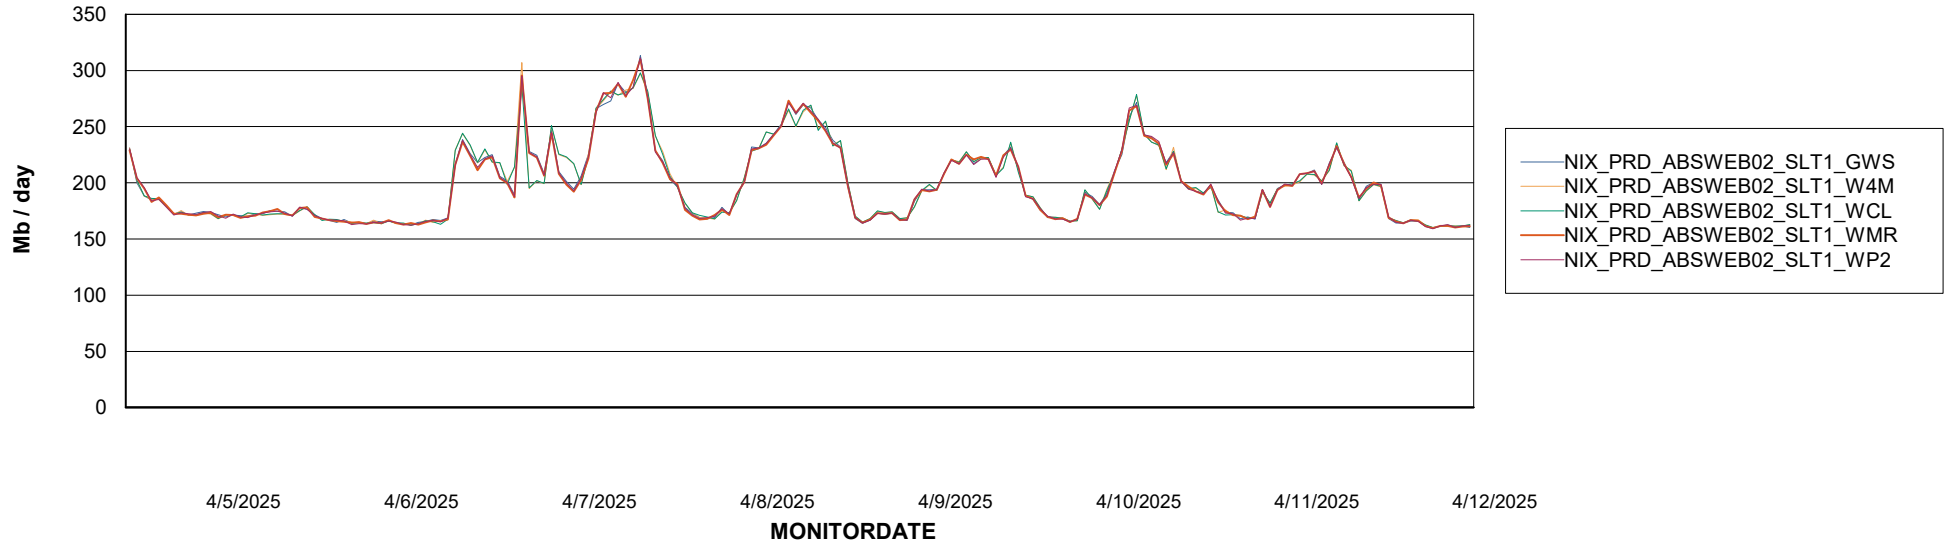

ABSSolute Web Component Services

Avg memory used per ABS Web component