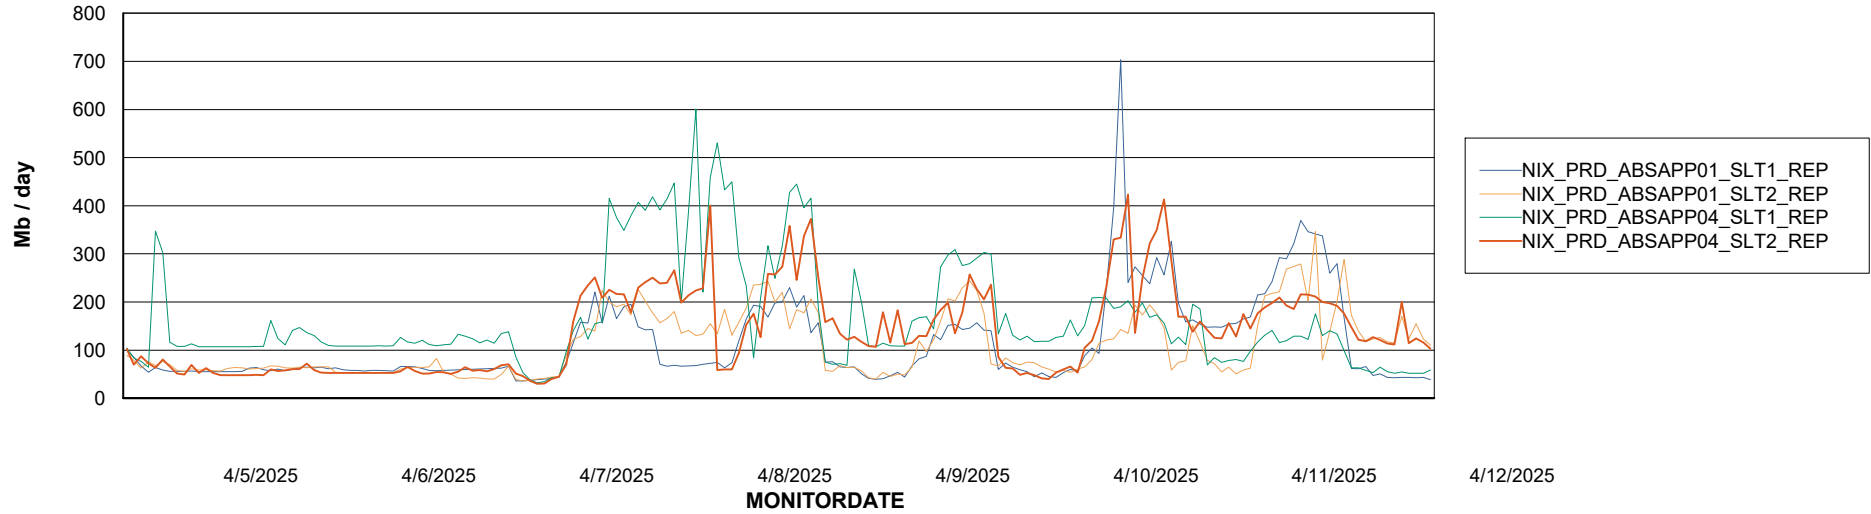

Avg memory used per ABS Server Service

Avg users per day per ABS server

Weekly SLA Customer Report

Customer NIX_Production
Database ID 51

ABSSolute Application ReportServer Services

Avg memory used per ReportServer Service