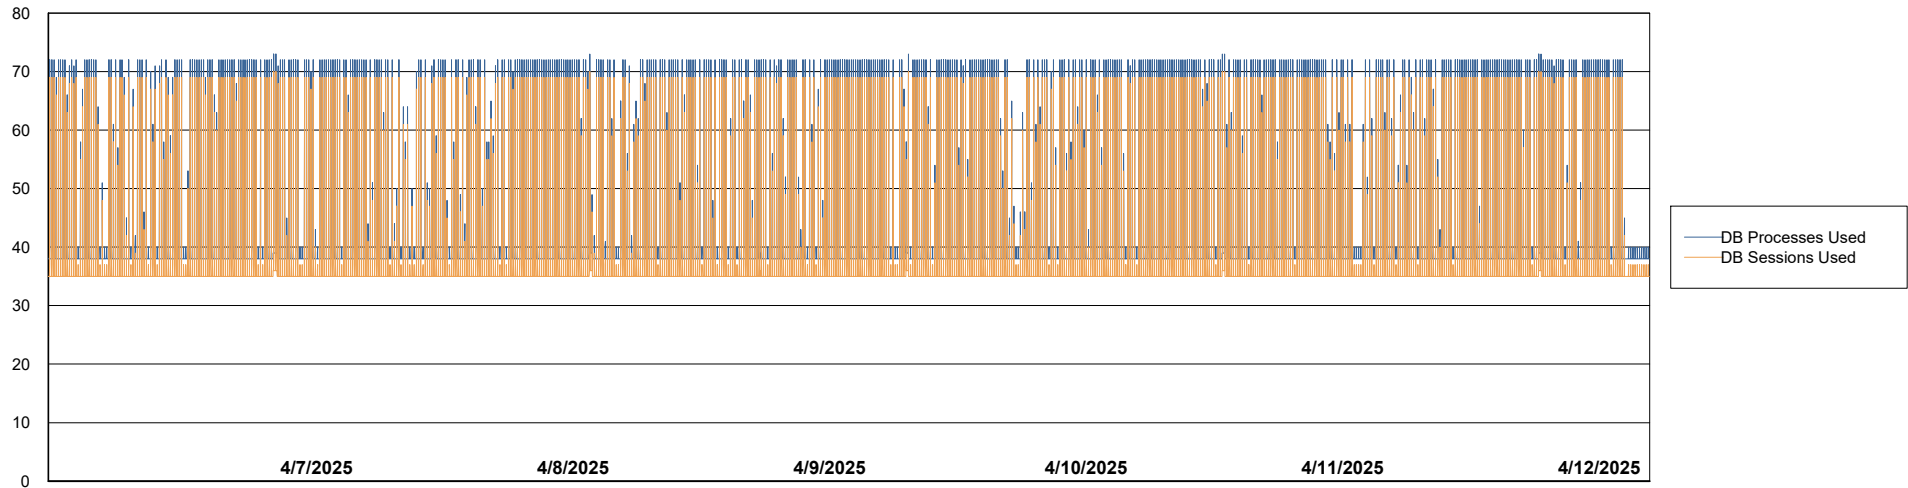

Database Performance NIX_PRD_ABSDB02_HSBABS1

DB Processes Max 300