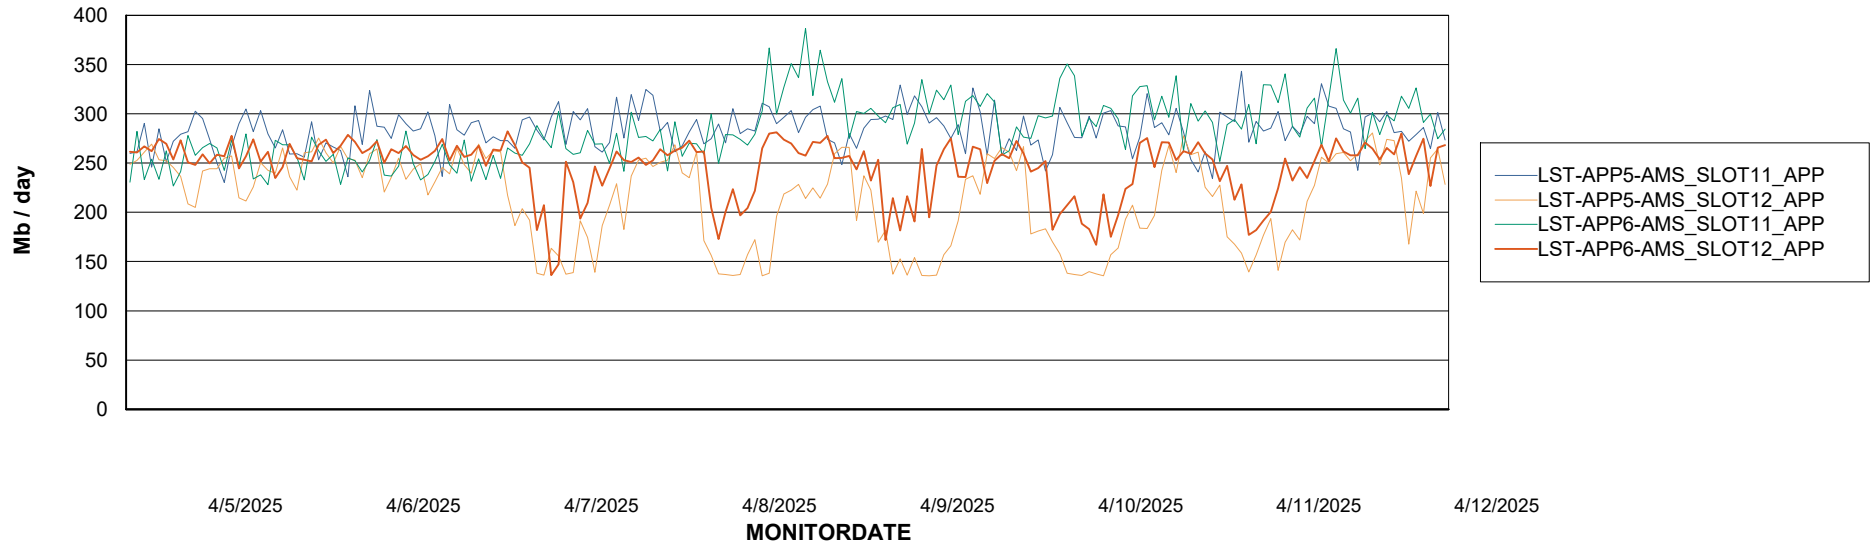

ABSSolute Application Server Services

Avg memory used per ABS Server Service