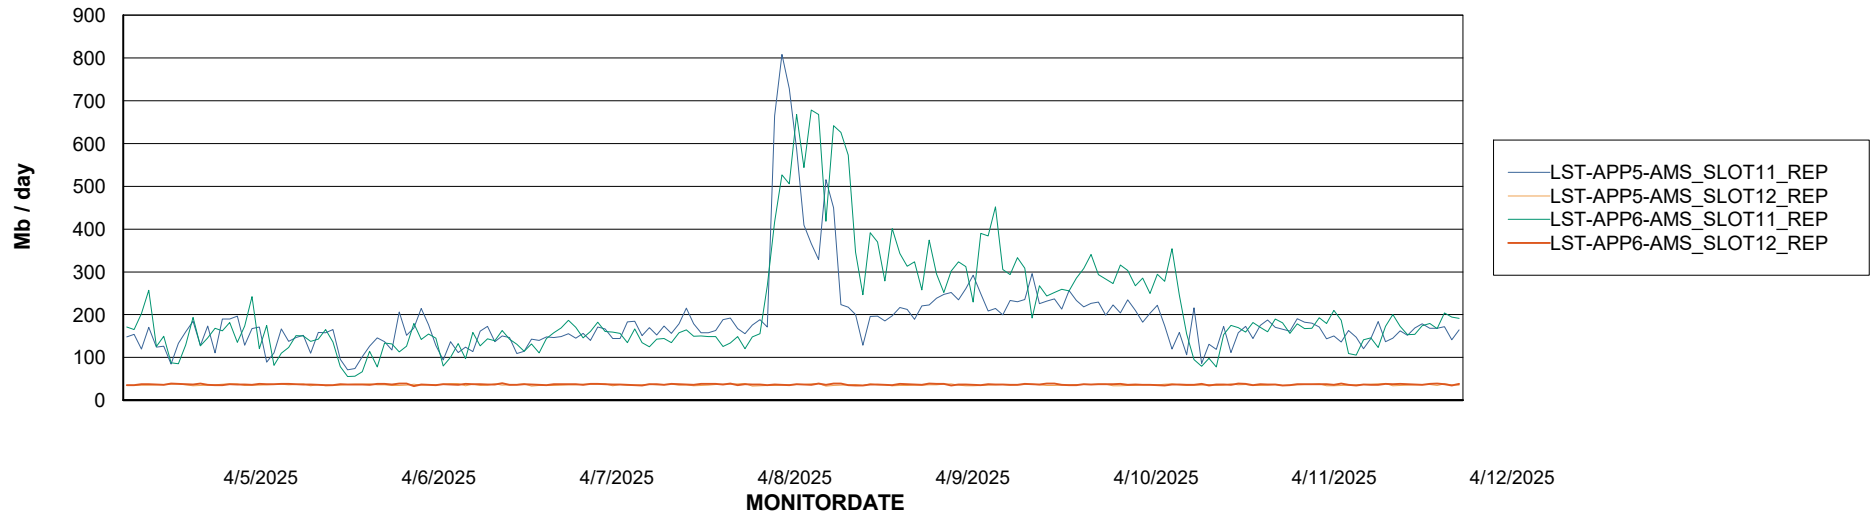

ABSSolute Application ReportServer Services

Avg memory used per ReportServer Service