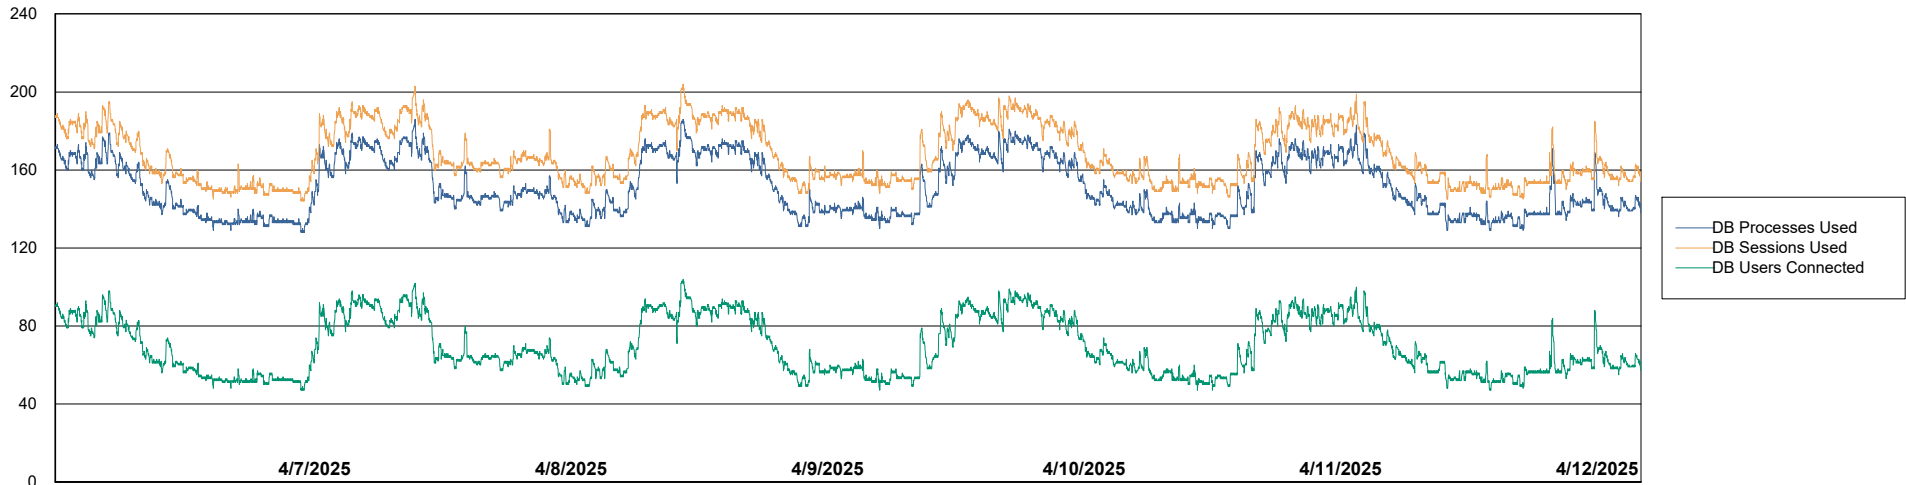

Database Performance LST-DBS6-AMS_DB_ABSEE2