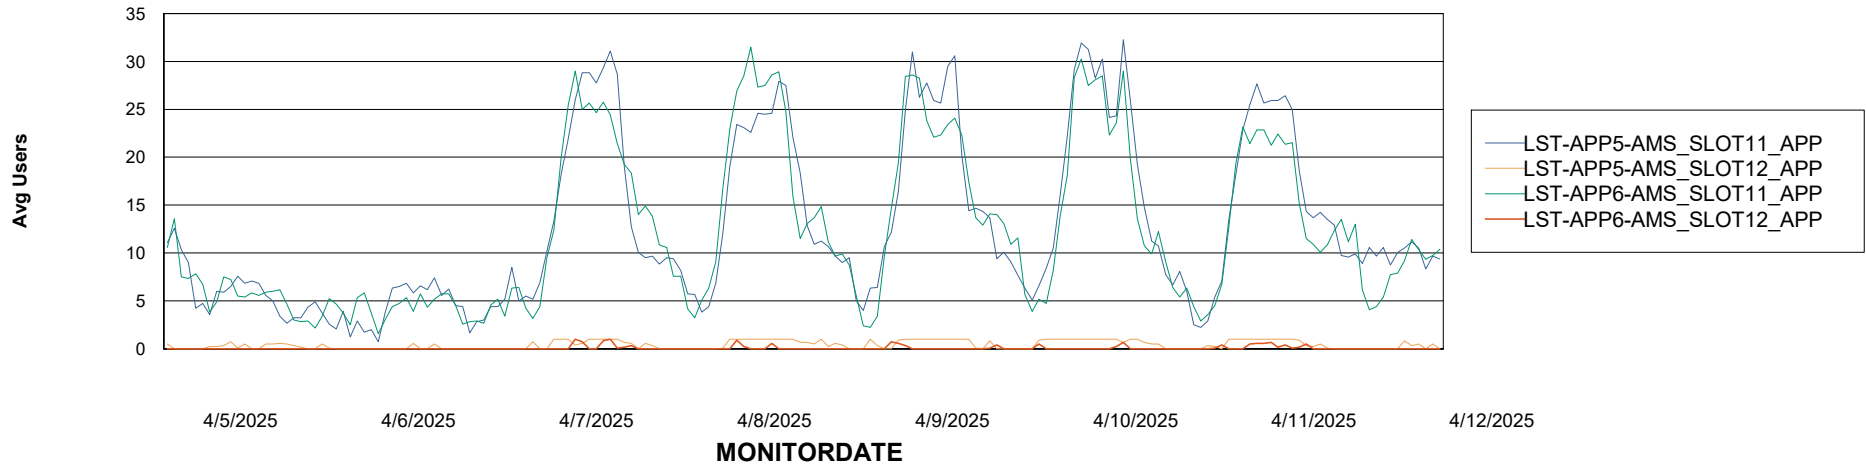

Weekly SLA Customer Report

Customer LST OCI AMS Production ABSEE2
Database ID 212

ABSSolute Application Server Services

Avg memory used per ABS Server Service

Avg users per day per ABS server

Weekly SLA Customer Report