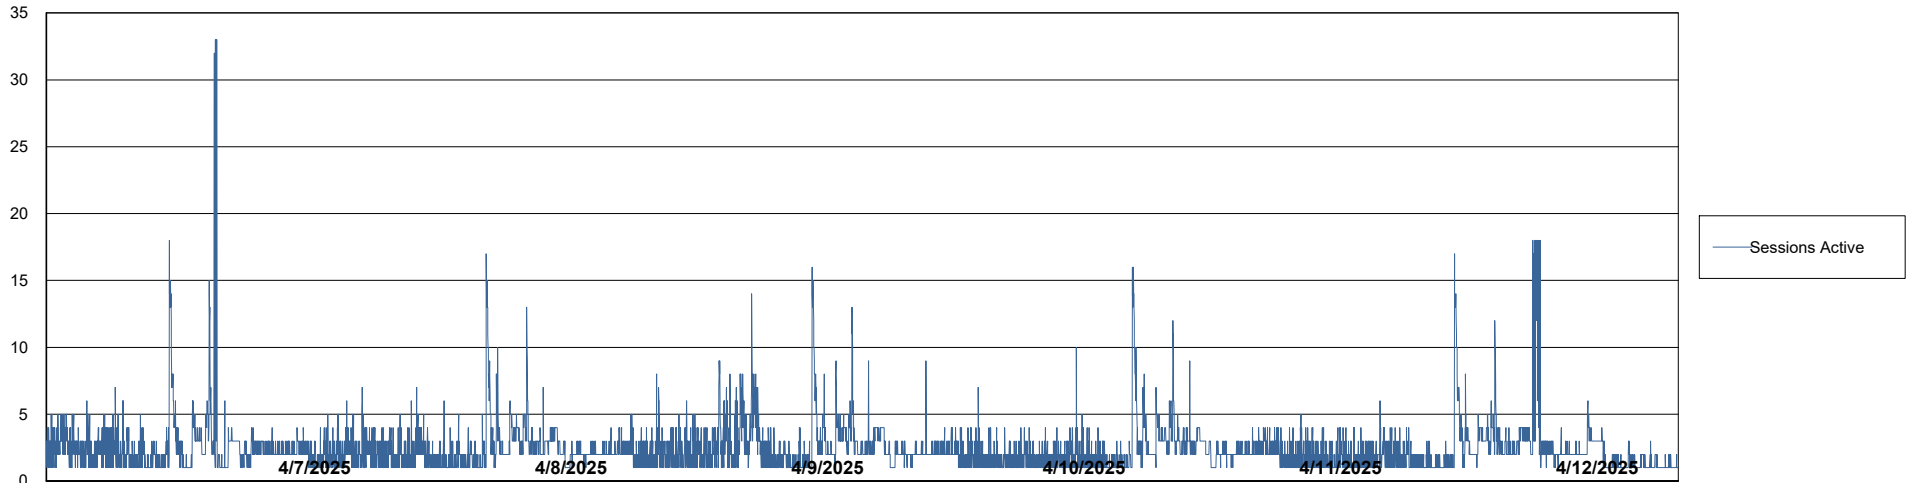

Database Performance KLH_PRD_SRSD01_ABS1