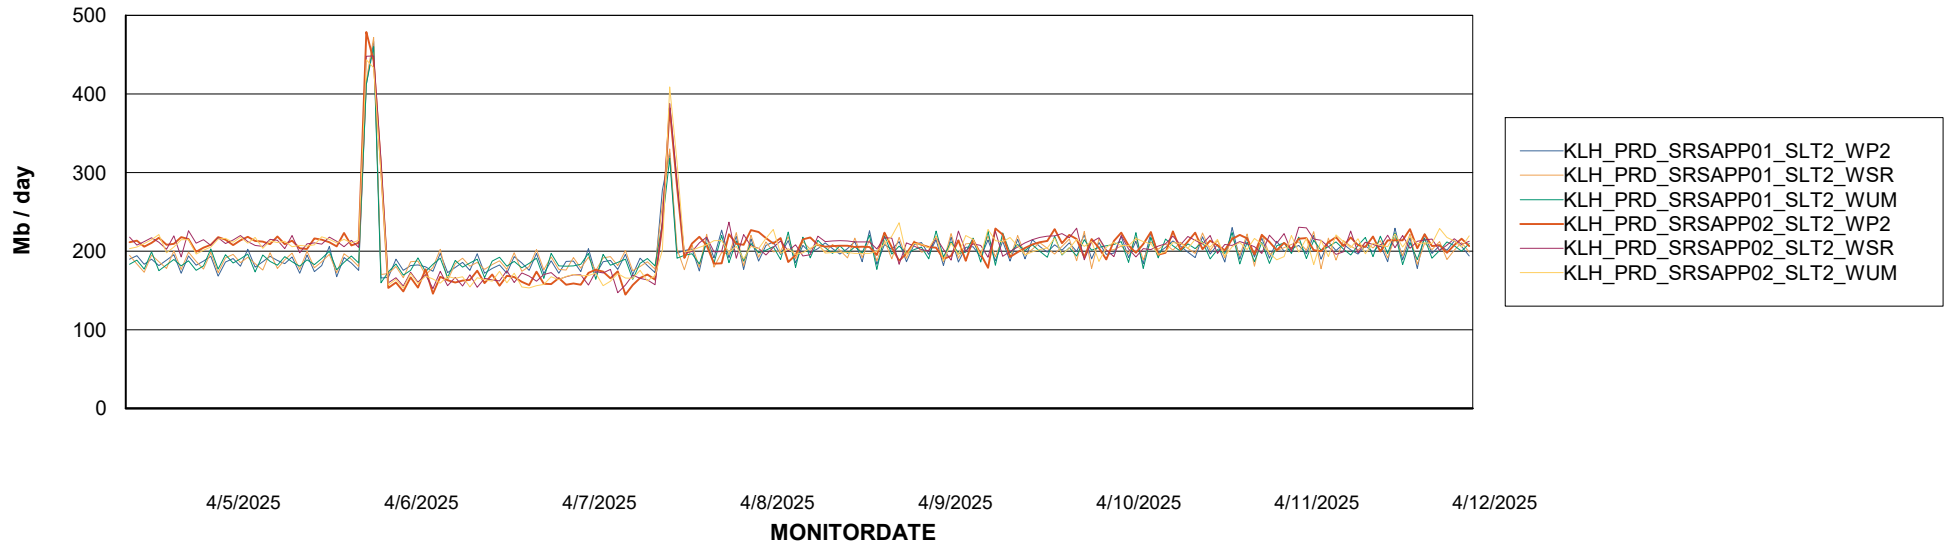

ABSolute Web Component Services

Avg memory used per ABS Web component