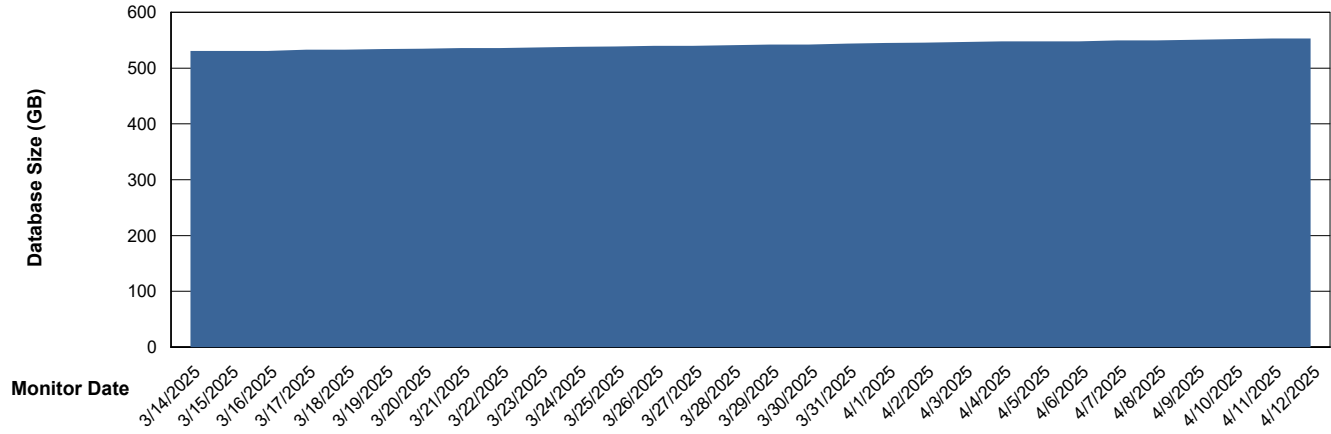

DATABASE SIZE KLH_PRD_SRSBIDB01_ABS1

Database growth over last month

Weekly SLA Customer Report

Customer KLH_Production (24/7)
Database ID 139

DATABASE SIZE KLH_PRD_SRSD01_ABS1

Database growth over last month