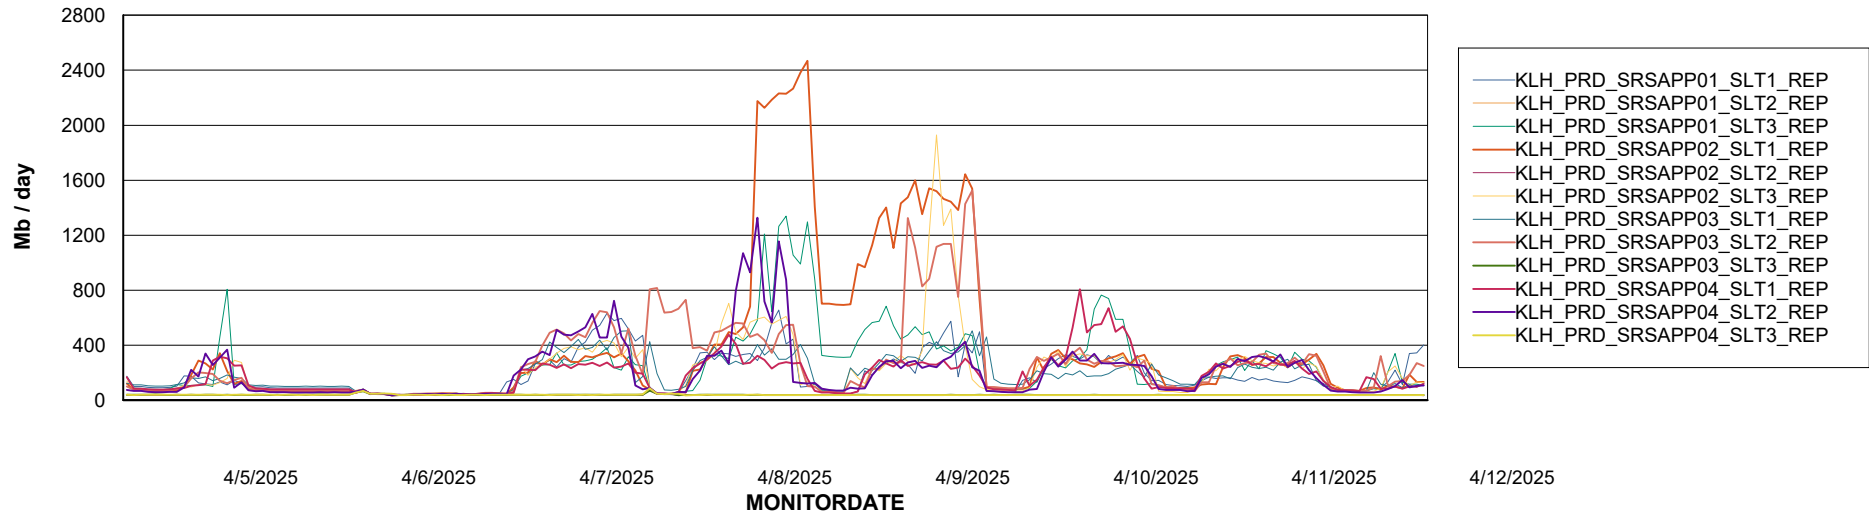

ABSSolute Application ReportServer Services

Avg memory used per ReportServer Service