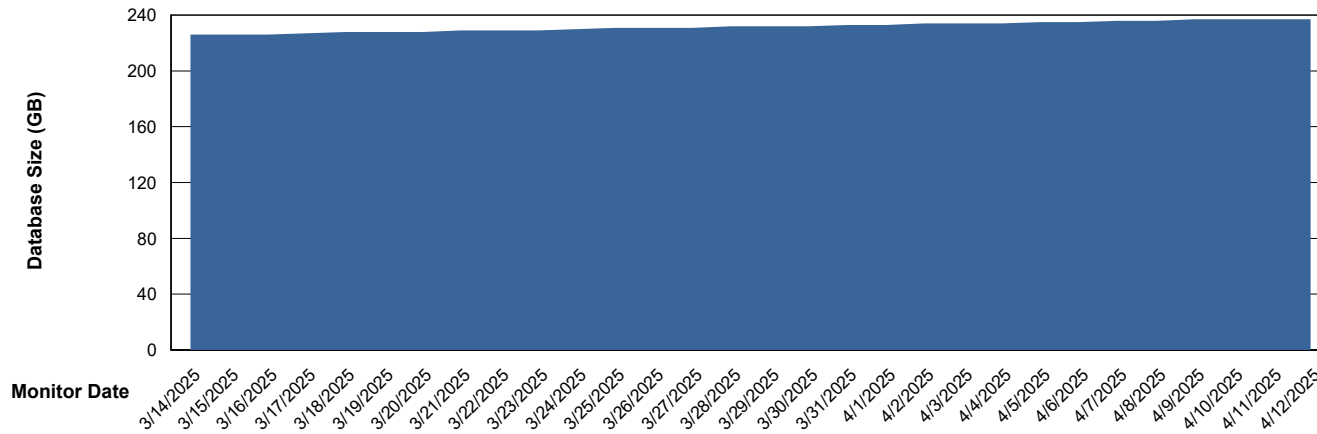

DATABASE SIZE KLH_PRD_SRSBIDB01_ABS1

Database growth over last month