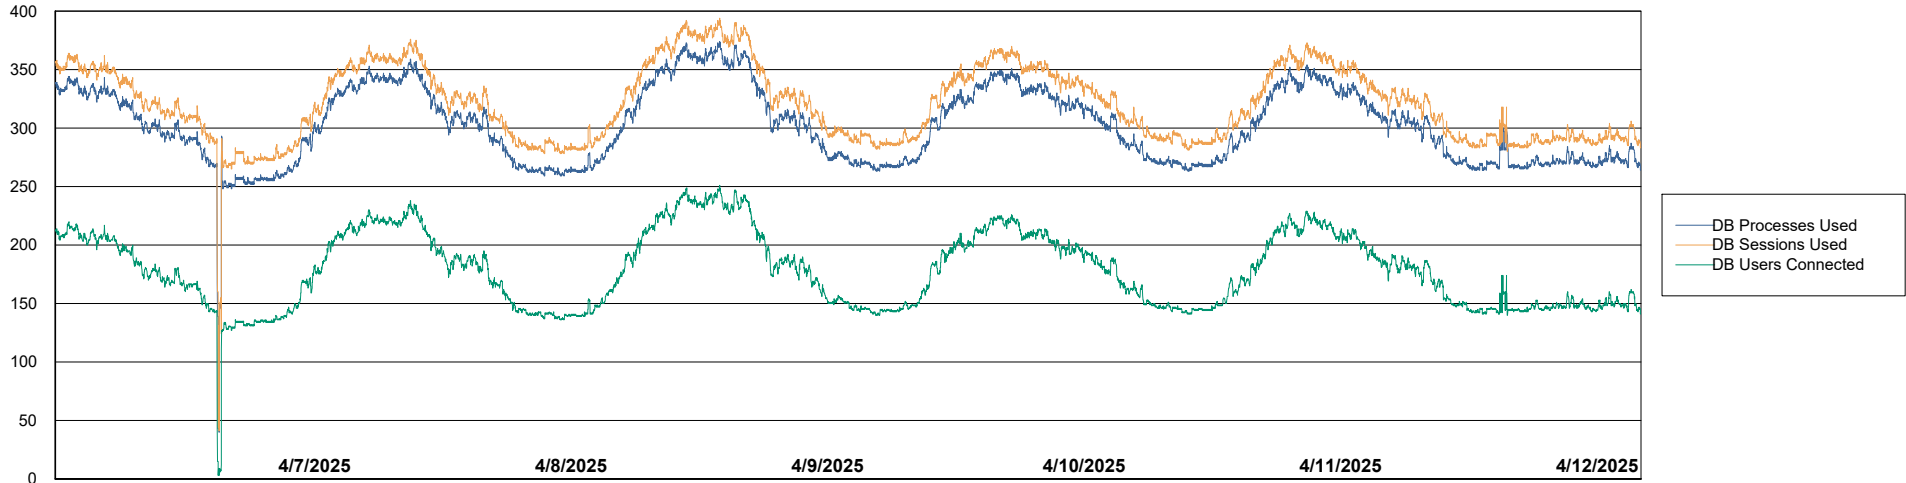

Database Performance KLH_PRD_SRSD01_ABS1