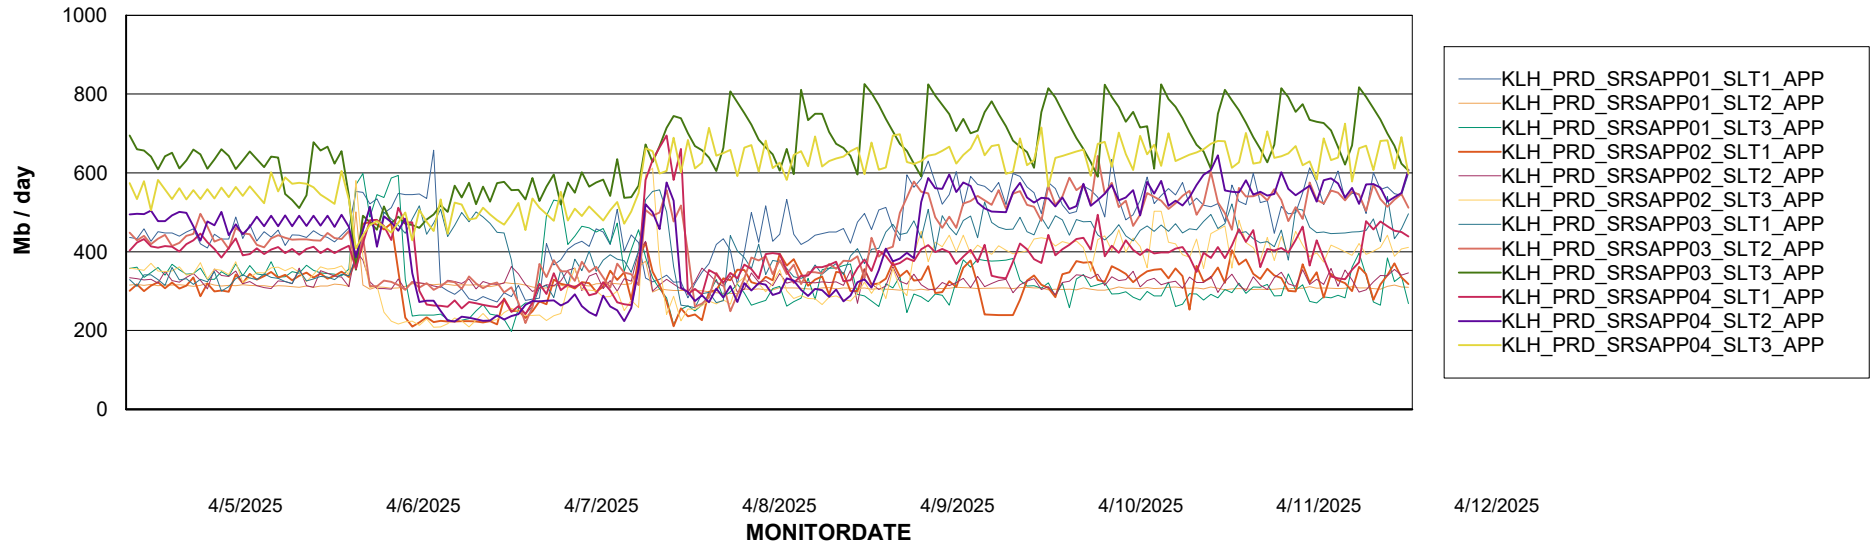

ABSSolute Application Server Services

Avg memory used per ABS Server Service