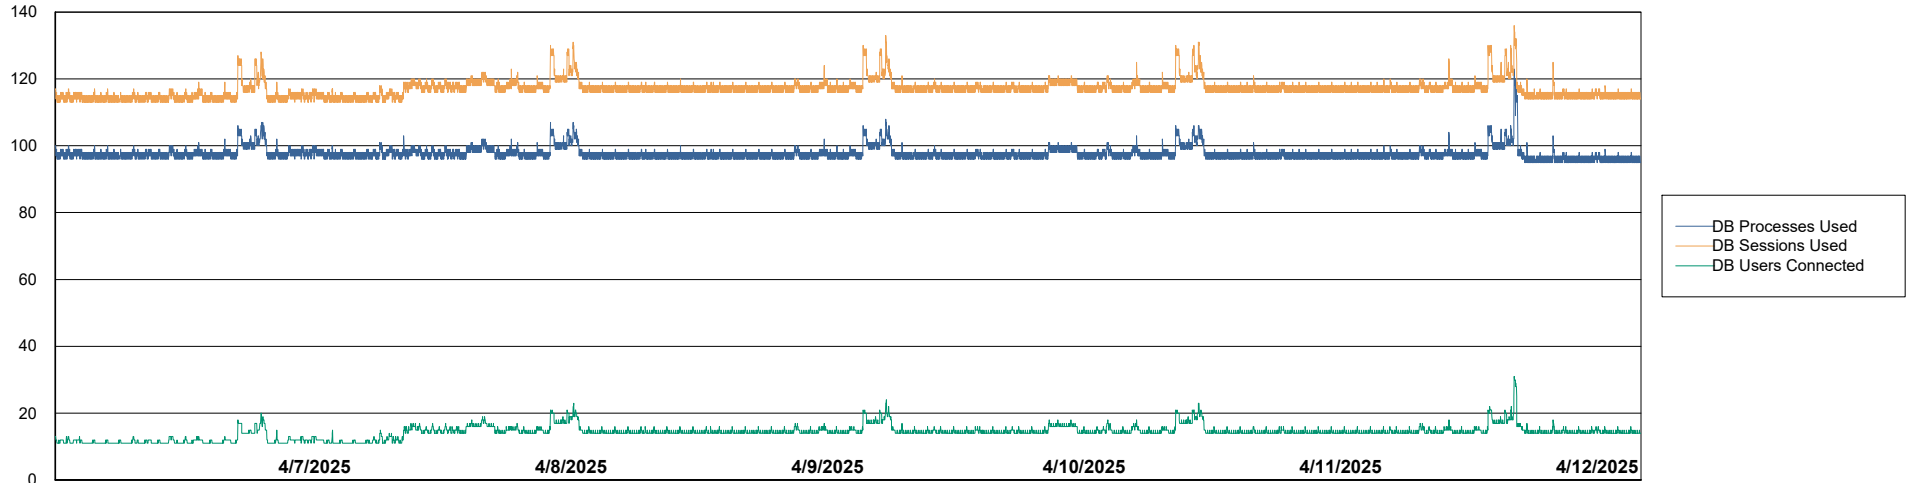

Weekly SLA Customer Report

Customer KLH_Production (24/7)
Database ID 139

Database Performance Future Live KLH_PRD_SRSBIDB02_ABS1

Weekly SLA Customer Report

Customer KLH_Production (24/7)
Database ID 139

Database Performance KLH_PRD_SRSBIDB01_ABS1