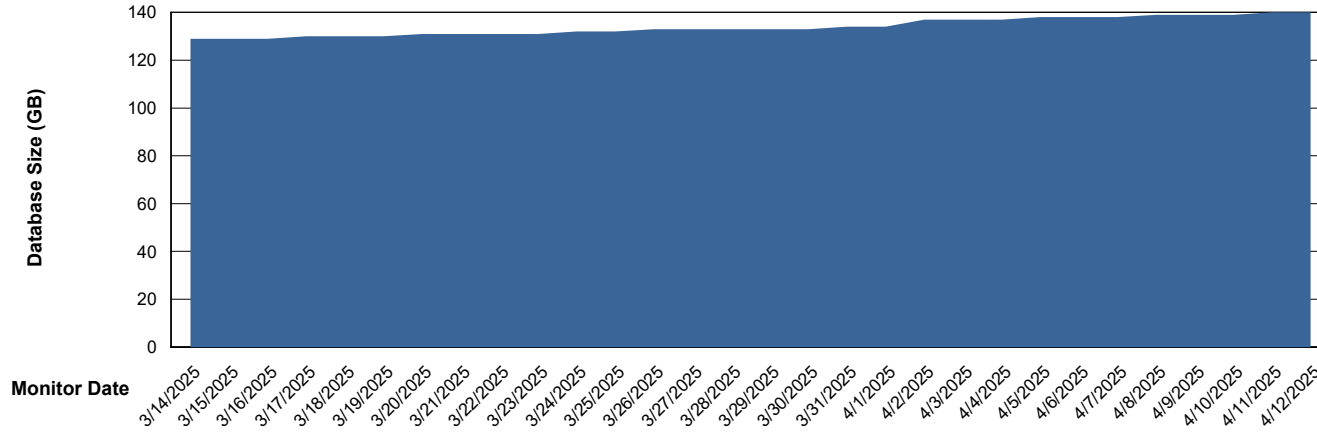

DB Processes Max 0
DB Processes Max 4
DB Processes Max 1,000

Weekly SLA Customer Report

Customer KLH_Production (24/7)
Database ID 139

DATABASE SIZE Future Live KLH_PRD_SRSBIDB02_ABS1

Database growth over last month

DATABASE SIZE KLH_PRD_SRSBIDB01_ABS1

Database growth over last month

Weekly SLA Customer Report

Customer KLH_Production (24/7)
Database ID 139

DATABASE SIZE KLH_PRD_SRSD01_ABS1

Database growth over last month