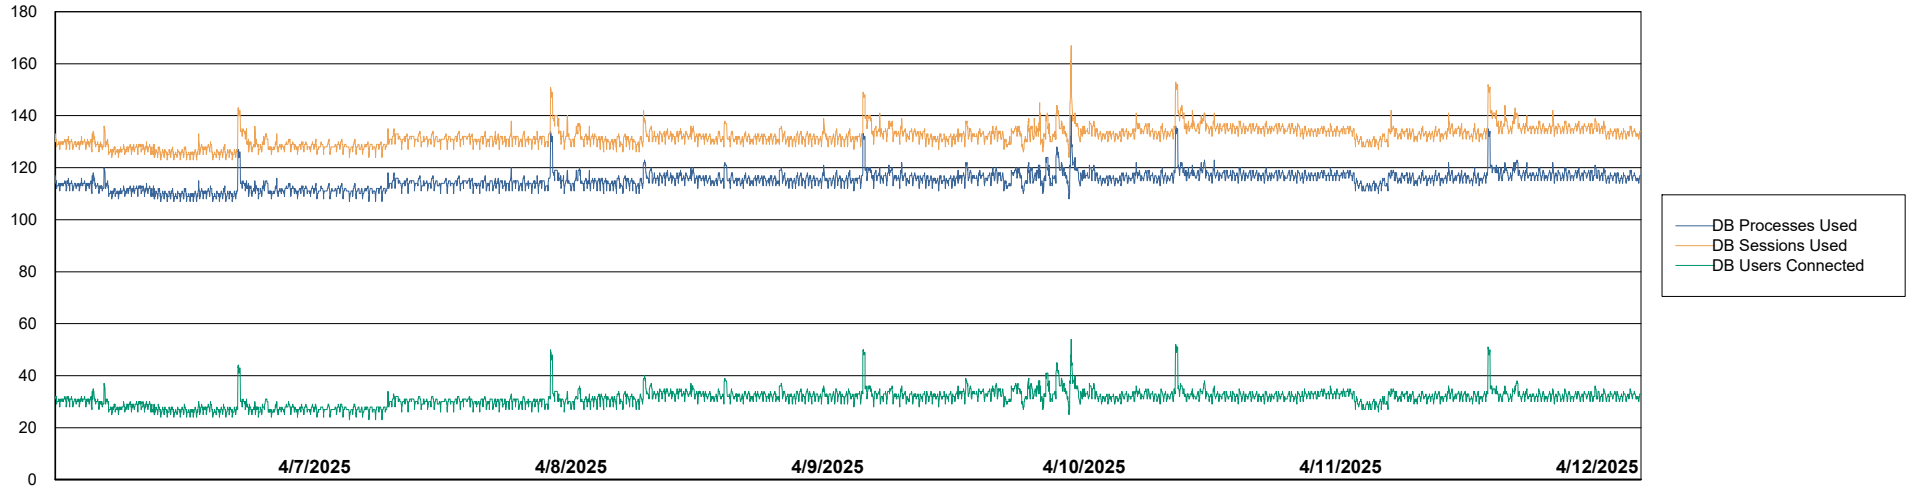

Weekly SLA Customer Report

Customer KLH_Production (24/7)
Database ID 139

Database Performance Future Live KLH_PRD_SRSBIDB02_ABS1

Weekly SLA Customer Report

Customer KLH_Production (24/7)
Database ID 139

Database Performance KLH_PRD_SRSBIDB01_ABS1