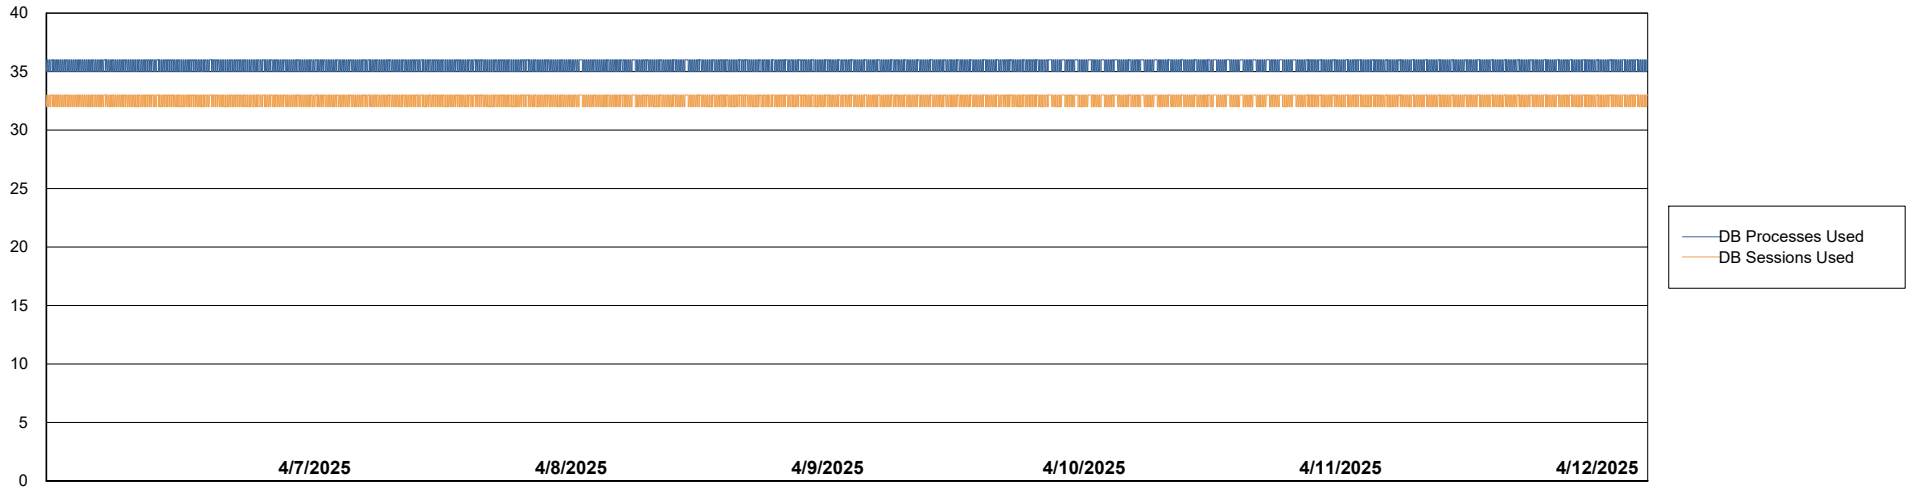

Database Performance KLA_STB_KLAHQORA06_DB_HSBABS1

DB Processes Max 1,000