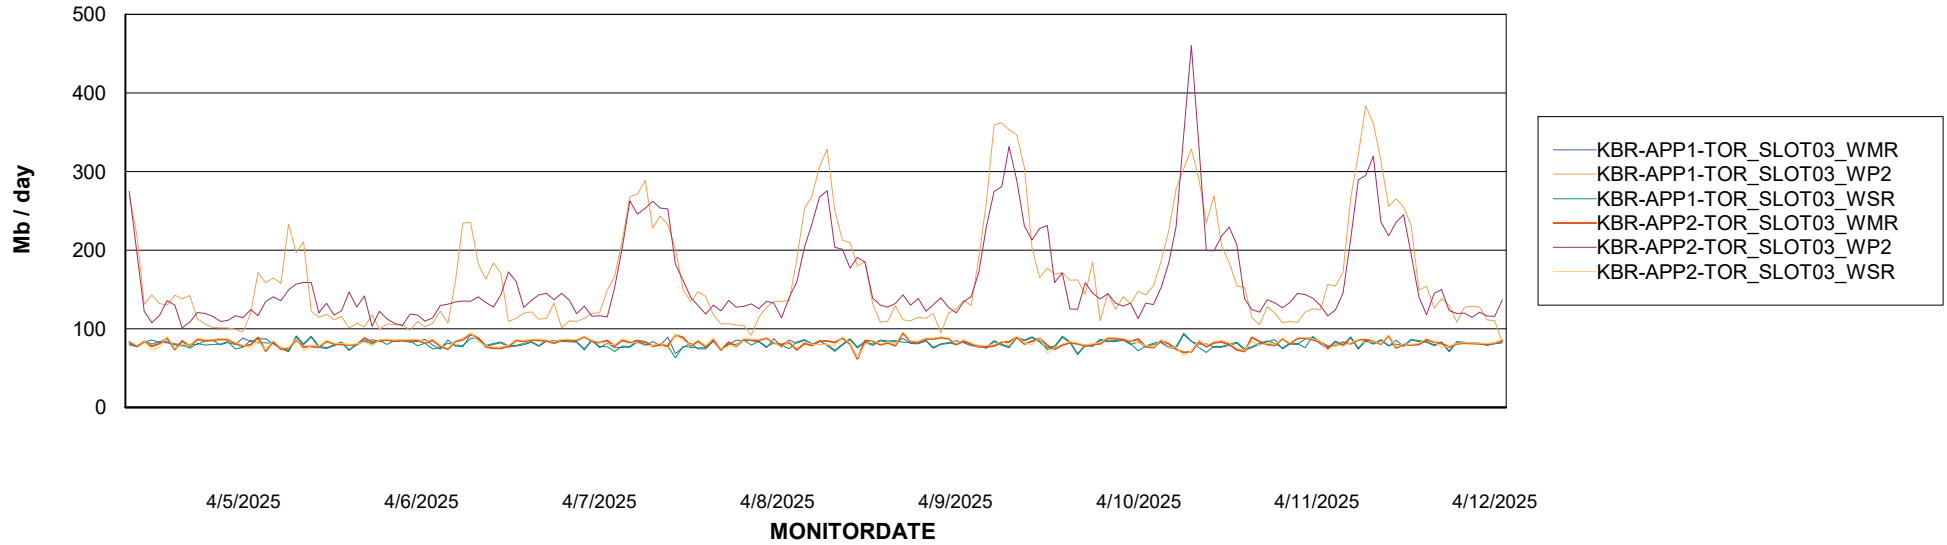

ABSSolute Web Component Services

Avg memory used per ABS Web component