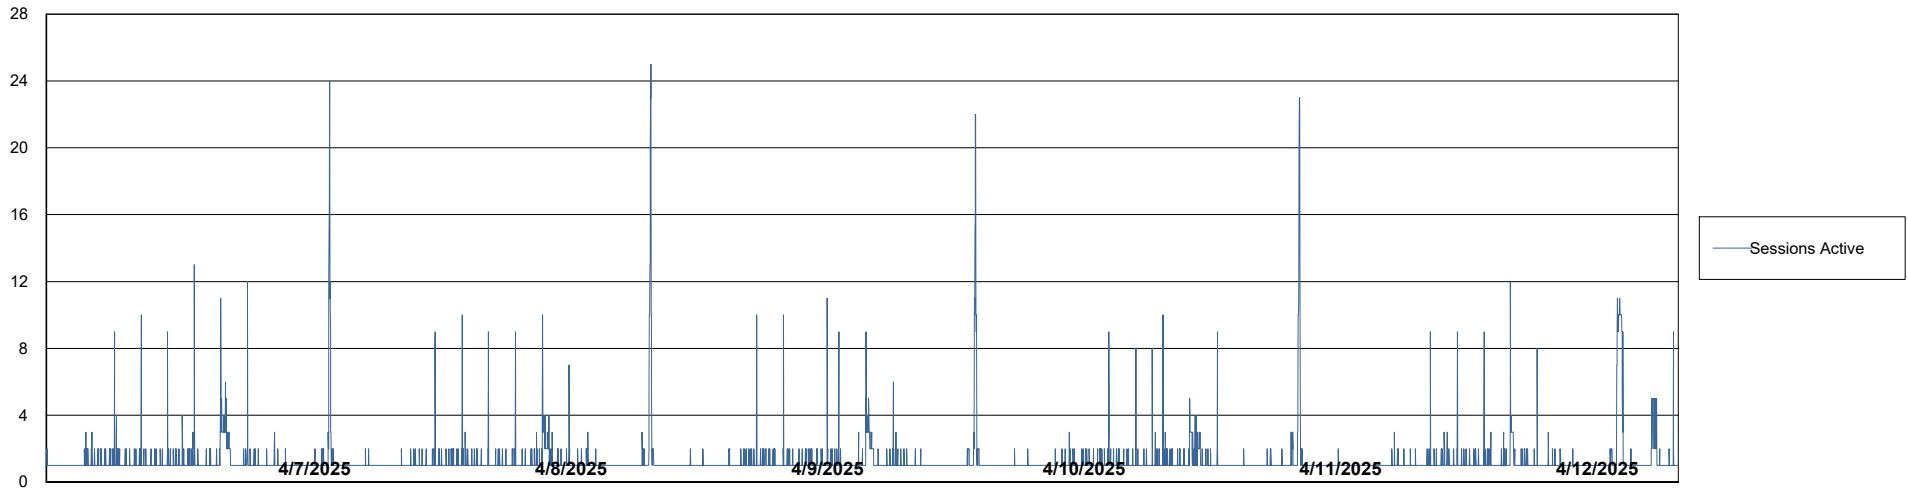

Weekly SLA Customer Report

Customer KBR OCI TOR Production
Database ID 200

Database Performance KBR-BI-TOR_PROD_ABS1

Weekly SLA Customer Report

Customer KBR OCI TOR Production
Database ID 200

Database Performance KBR-DBS1-TOR_PROD_ABS1