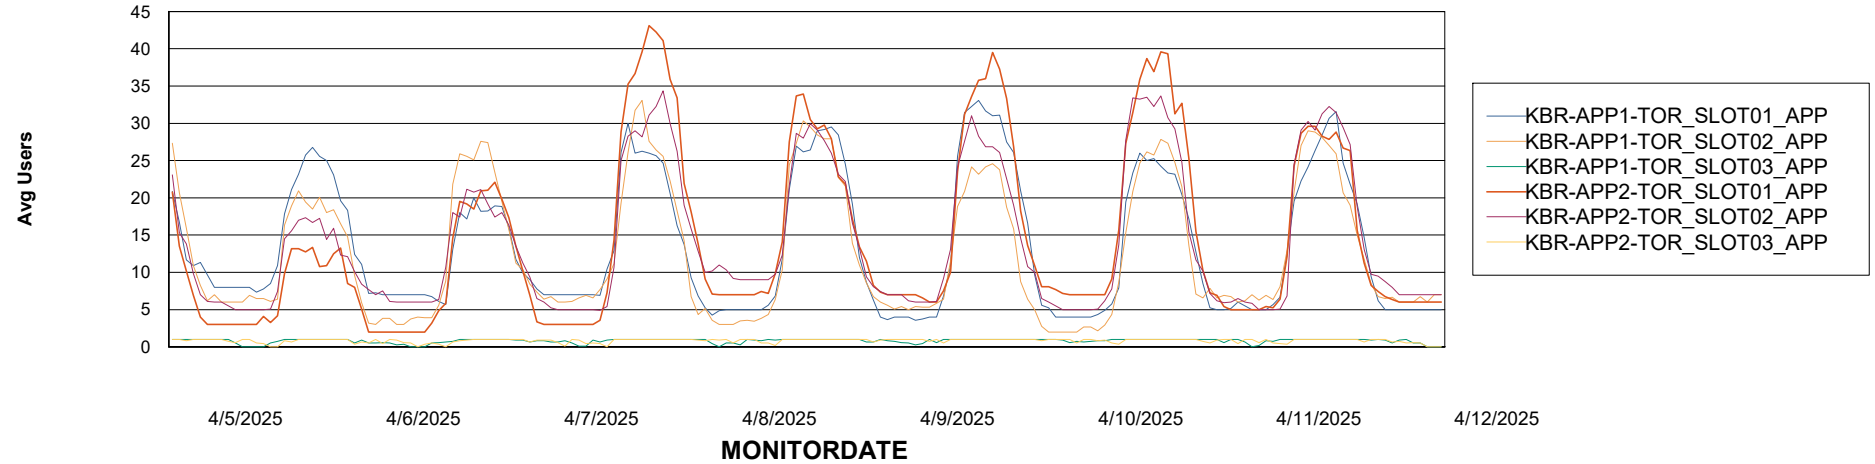

Avg users per day per ABS server