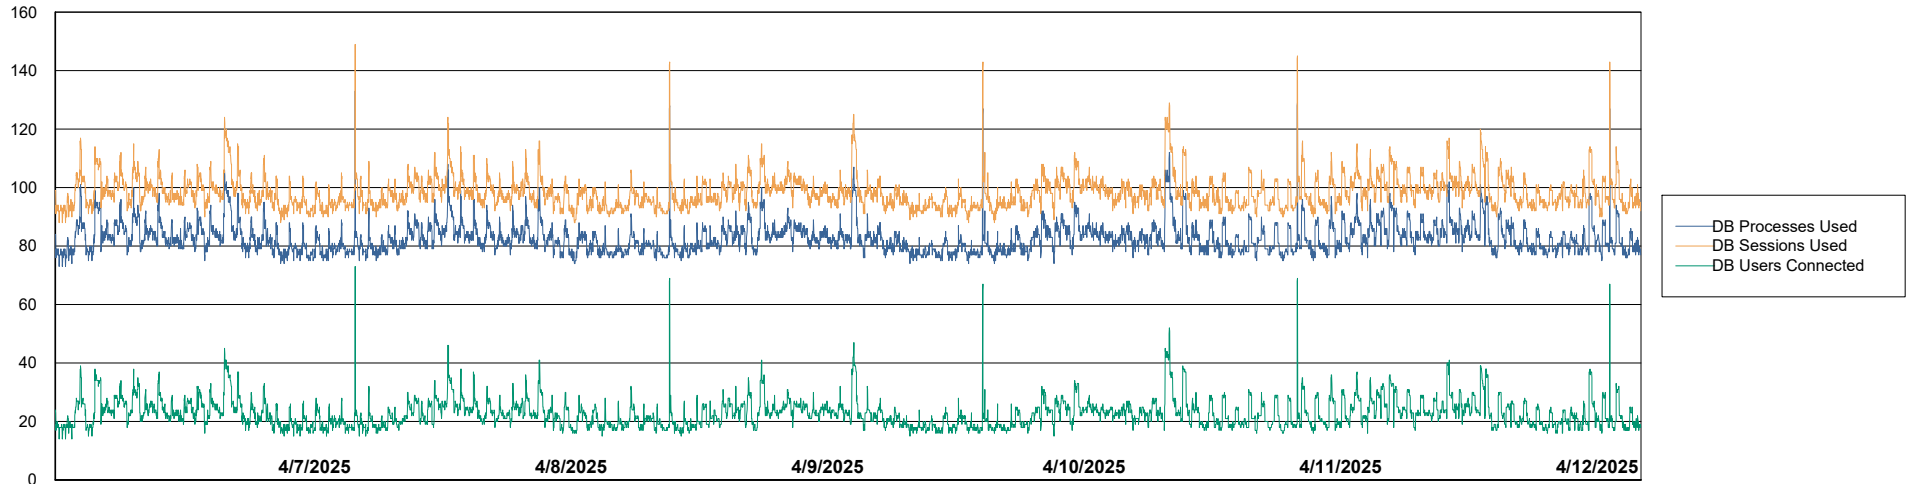

Database Performance KBR-BI-TOR_PROD_ABS1