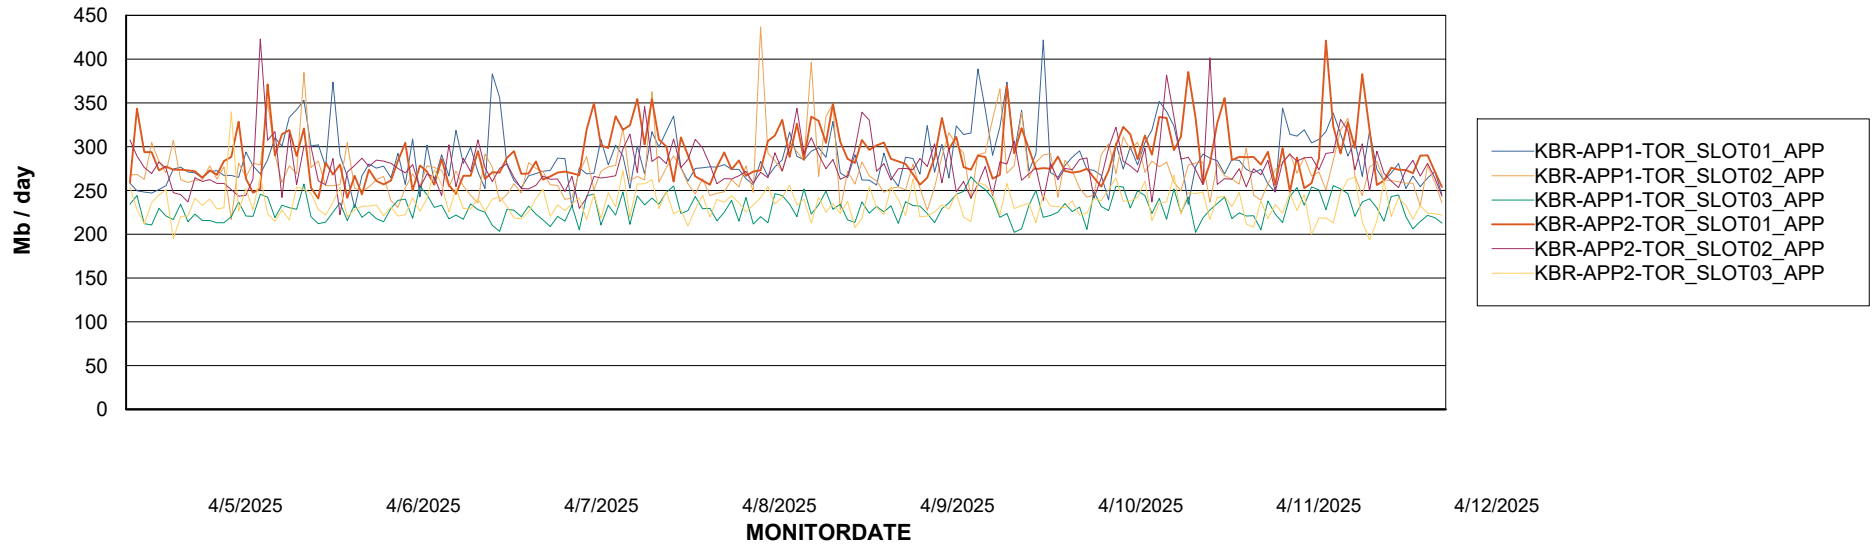

ABSSolute Application Server Services

Avg memory used per ABS Server Service