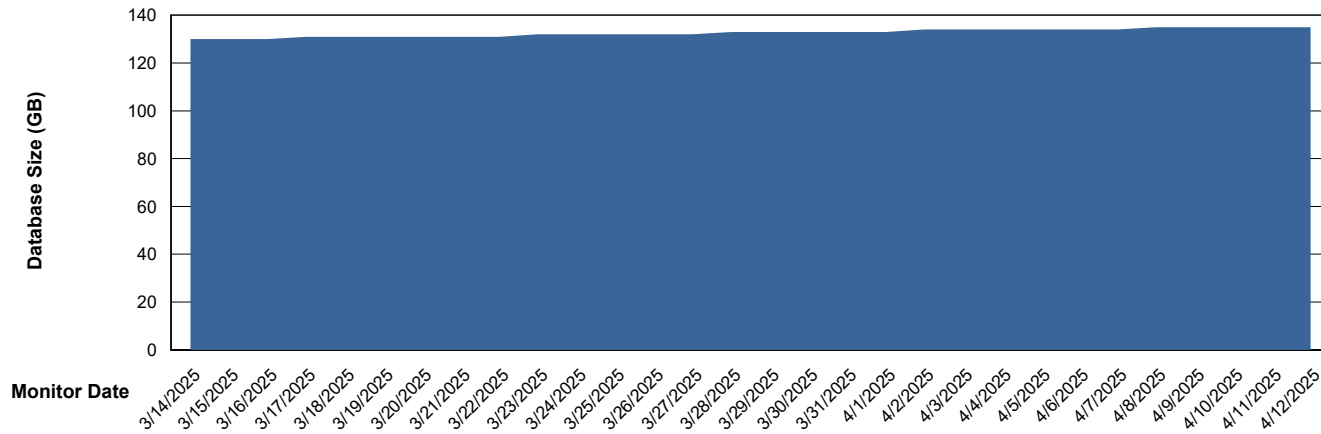

Customer KBR OCI TOR Production
Database ID 200

DATABASE SIZE KBR-BI-TOR_PROD_ABS1

Database growth over last month

DATABASE SIZE KBR-DBS1-TOR_PROD_ABS1

Database growth over last month

Weekly SLA Customer Report