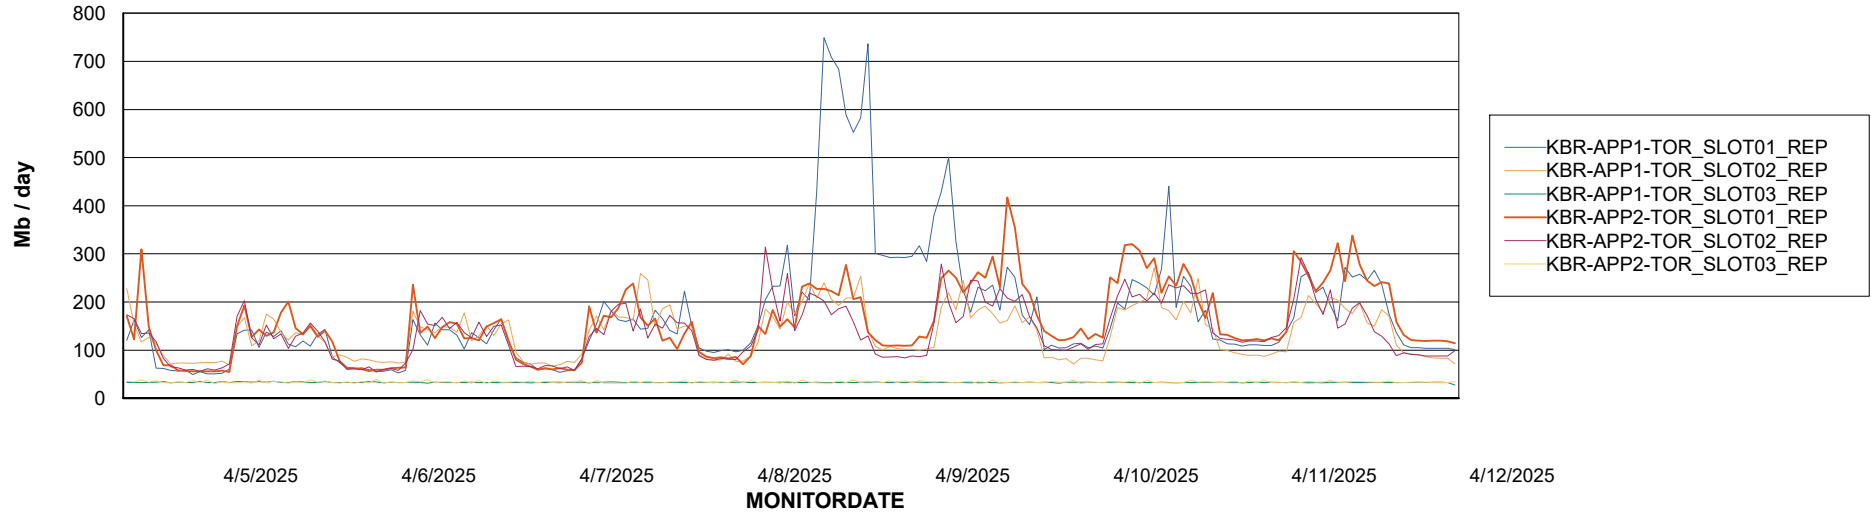

Avg memory used per ABS Server Service

Avg users per day per ABS server

Weekly SLA Customer Report

Customer KBR OCI TOR Production
Database ID 200

ABSSolute Application ReportServer Services

Avg memory used per ReportServer Service