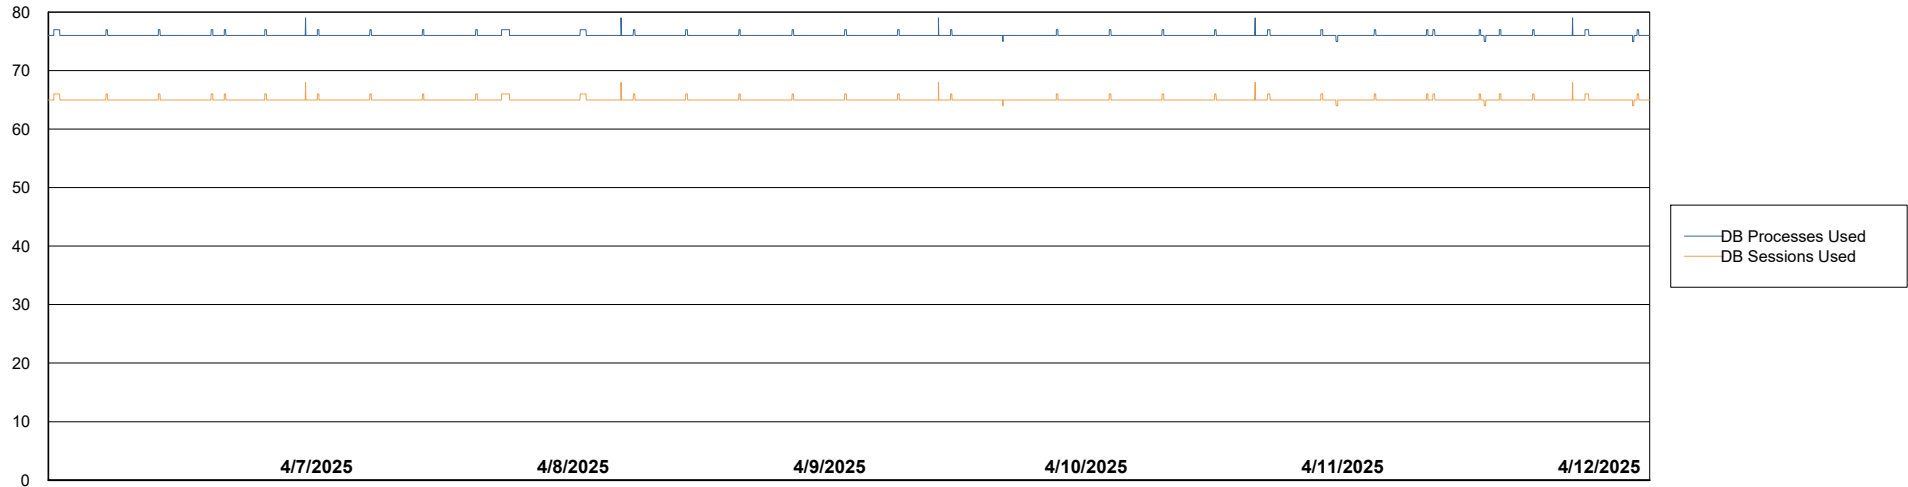

Database Performance KBR-DBS2-TOR_PROD_HSBABS1

DB Processes Max 1,000
DB Processes Max 0
DB Processes Max 4