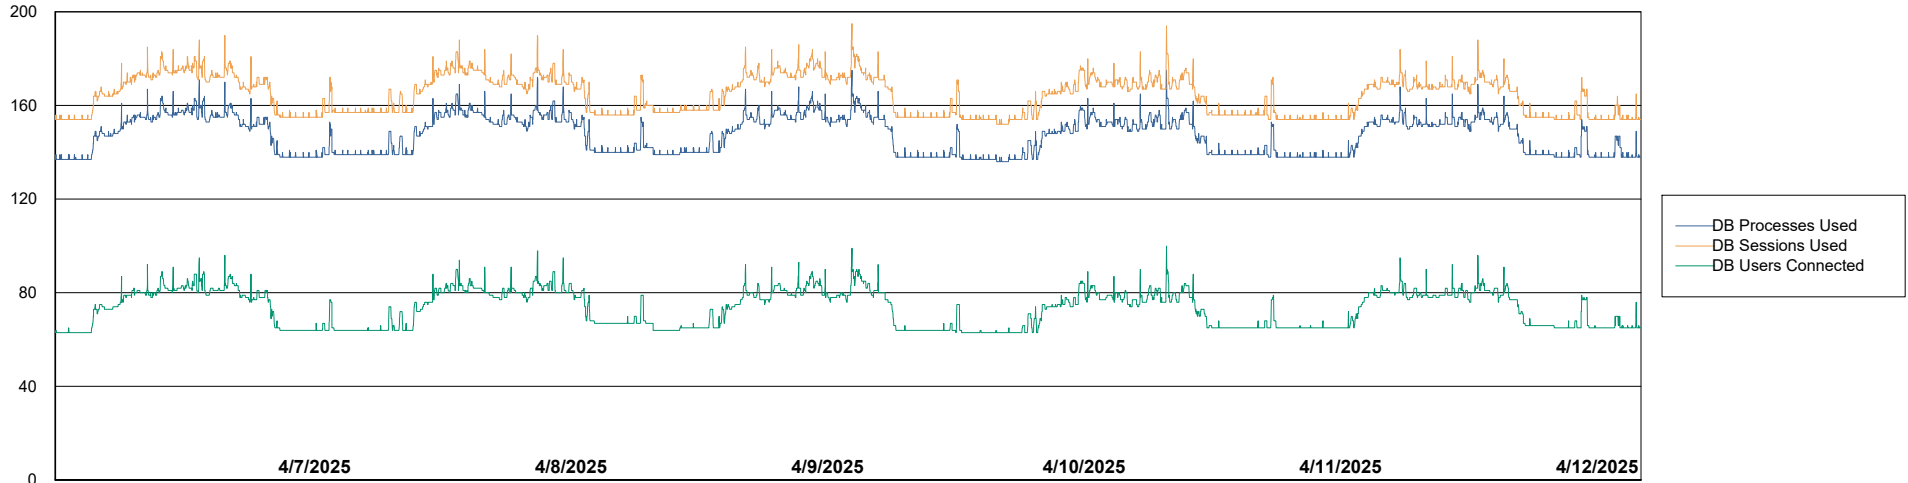

Weekly SLA Customer Report

Customer KBR OCI TOR Production
Database ID 200

Database Performance KBR-BI-TOR_PROD_ABS1

Weekly SLA Customer Report

Customer KBR OCI TOR Production
Database ID 200

Database Performance KBR-DBS1-TOR_PROD_ABS1