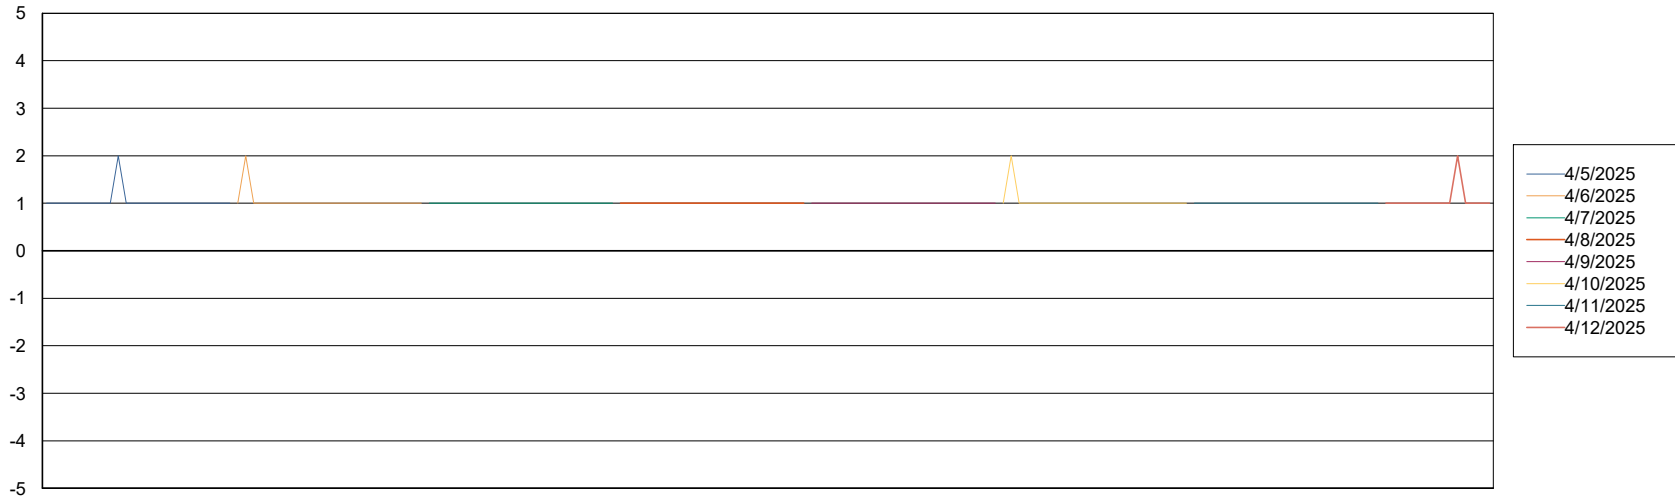

Standby Database Health KBR OCI TOR Production

Recovery lag for last 7 days