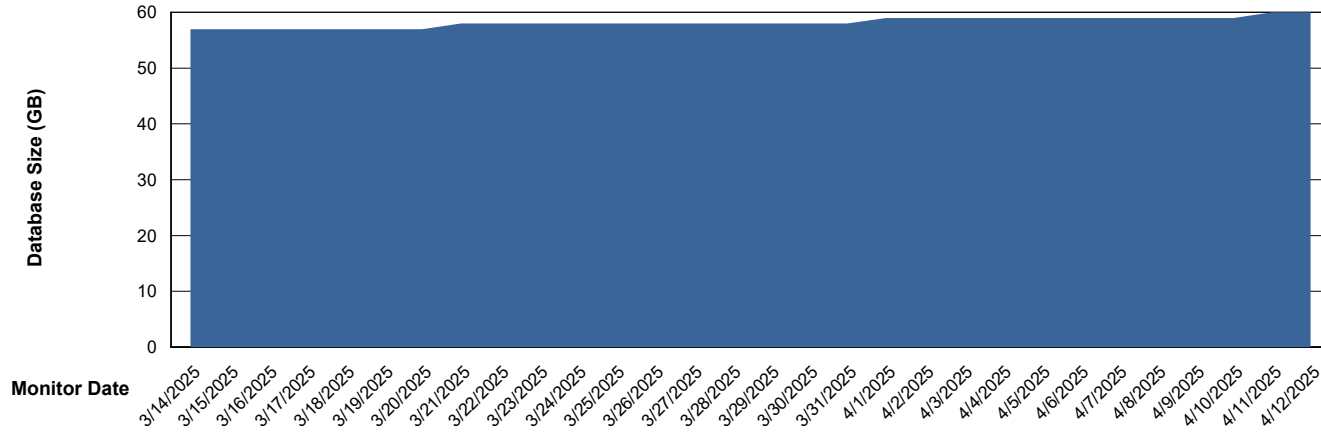

DATABASE SIZE KBR-BI-TOR_PROD_ABS1

Database growth over last month