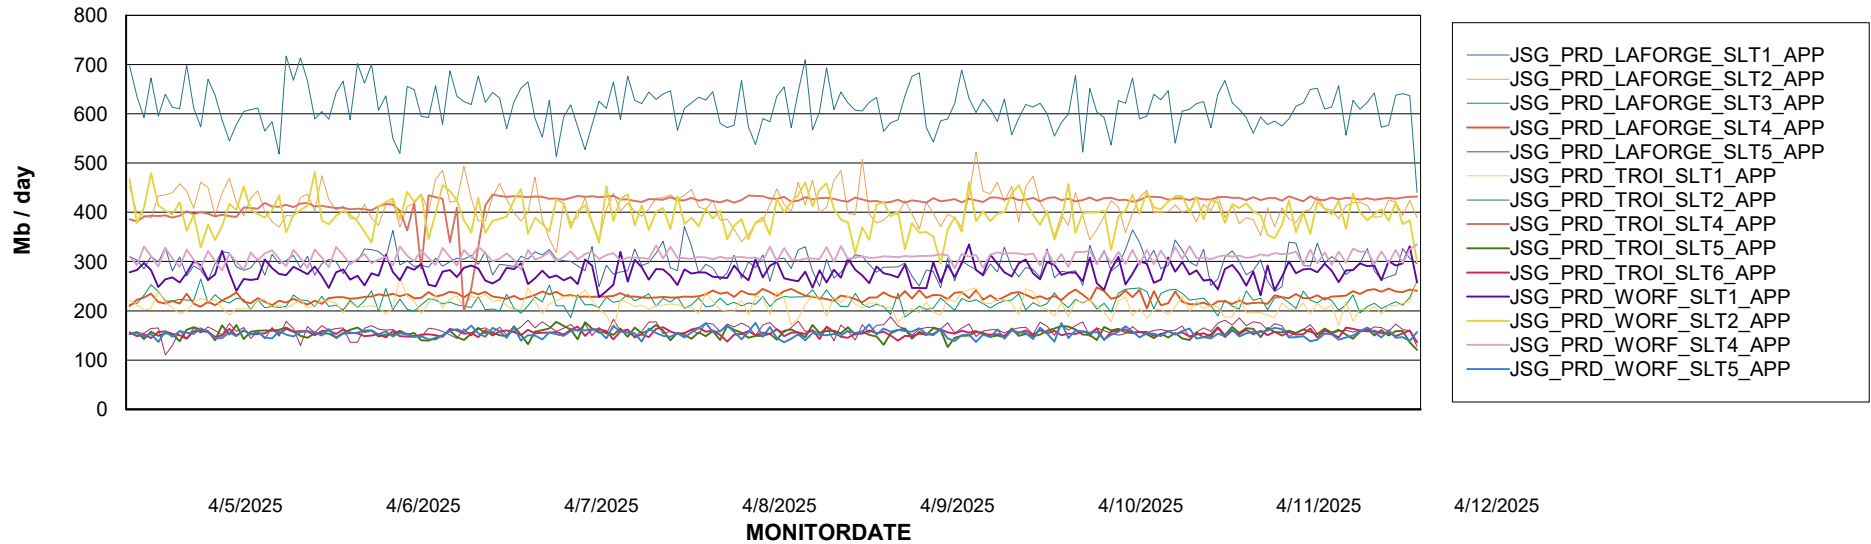

ABSSolute Application Server Services

Avg memory used per ABS Server Service