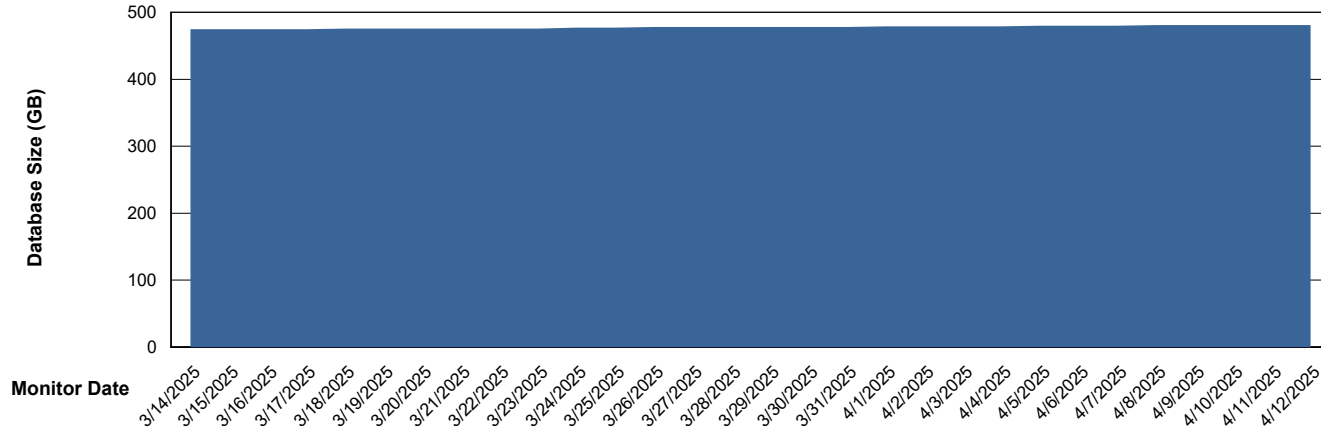

Weekly SLA Customer Report

Customer JSG_Production (24/7)
Database ID 102

Database Performance JSG_PRD_BASHIR_DB_ABS1

Weekly SLA Customer Report

Customer JSG_Production (24/7)
Database ID 102

Database Performance JSG_PRD_PICARD_DB_ABS1

DB Processes Max 1,000
DB Processes Max 4
DB Processes Max 0

Weekly SLA Customer Report

Customer JSG_Production (24/7)
Database ID 102

Database Performance JSG_PRD_RIKER_DB_HSBABS1

Weekly SLA Customer Report

Customer JSG_Production (24/7)
Database ID 102

DATABASE SIZE JSG_PRD_BASHIR_DB_ABS1

Database growth over last month

DATABASE SIZE JSG_PRD_RIKER_DB_HSBABS1

Database growth over last month

Weekly SLA Customer Report