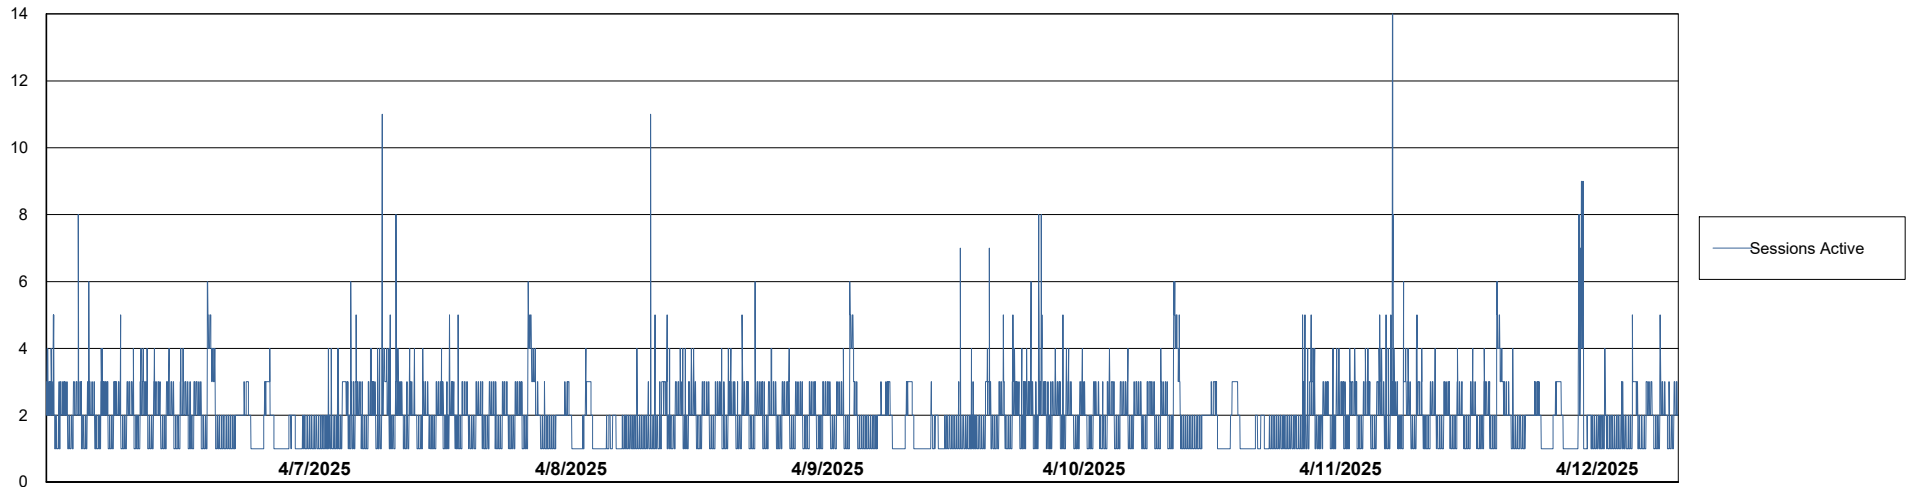

Weekly SLA Customer Report

Customer JSG_Production (24/7)
Database ID 102

Harddisk Usage JSG_PRD_WORF

	Free disk space on C: (%)	Total disk space on C: (Gb)	Used disk space on C: (Gb)
4/12/2025	49	149	76
4/11/2025	49	149	76
4/10/2025	49	149	76
4/9/2025	49	149	76
4/8/2025	49	149	76
4/7/2025	49	149	76
4/6/2025	49	149	76

Weekly SLA Customer Report

Customer JSG_Production (24/7)
Database ID 102

Database Performance JSG_PRD_BASHIR_DB_ABS1

Weekly SLA Customer Report

Customer JSG_Production (24/7)
Database ID 102

Database Performance JSG_PRD_PICARD_DB_ABS1