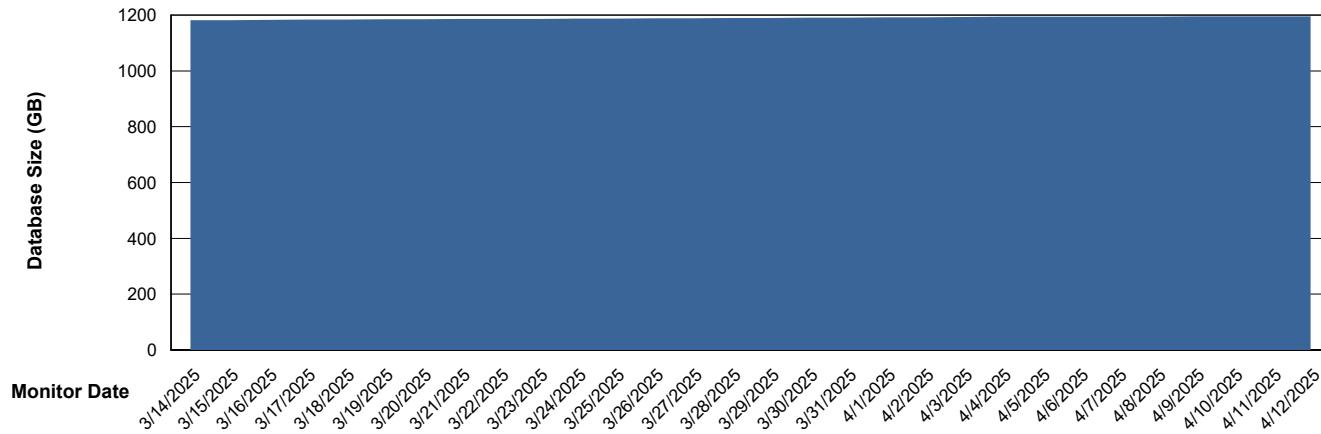

Customer JSG_Production (24/7)
Database ID 102

DATABASE SIZE JSG_PRD_BASHIR_DB_ABS1

Database growth over last month

DATABASE SIZE JSG_PRD_RIKER_DB_HSBABS1

Database growth over last month

Weekly SLA Customer Report