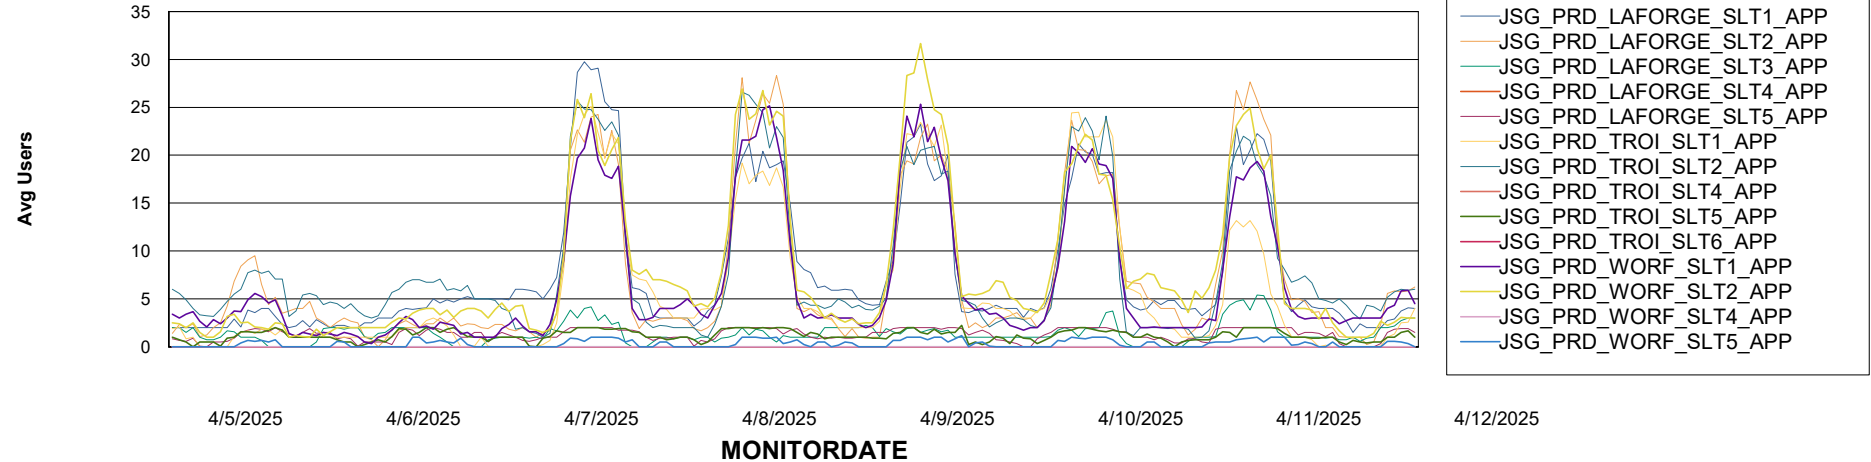

Avg users per day per ABS server