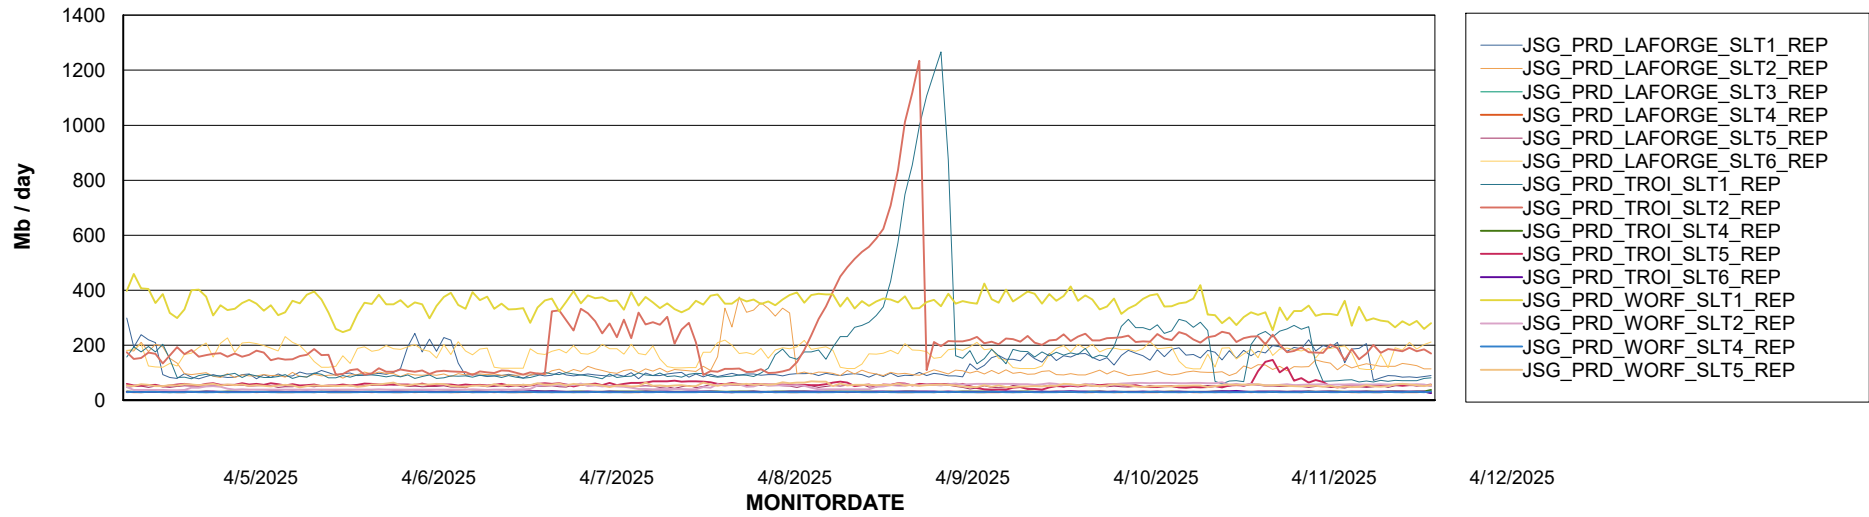

ABSSolute Application ReportServer Services

Avg memory used per ReportServer Service