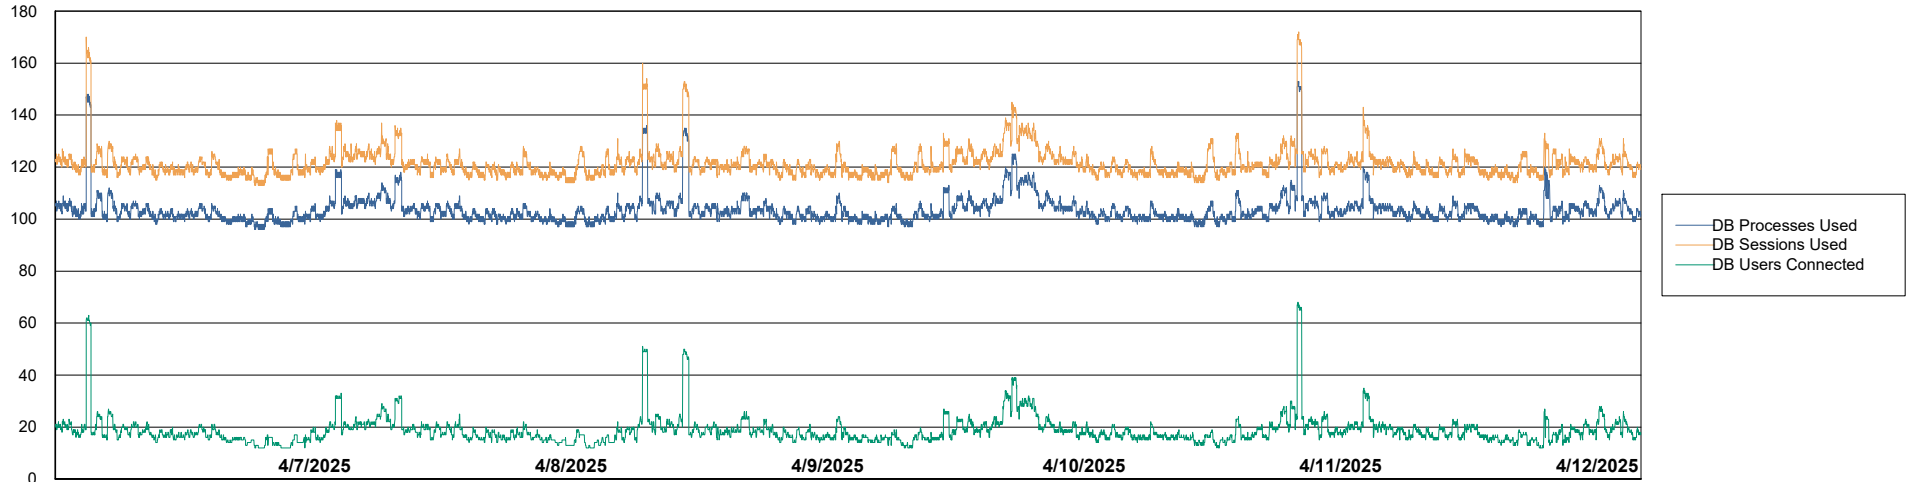

Database Performance JSG_PRD_BASHIR_DB_ABS1