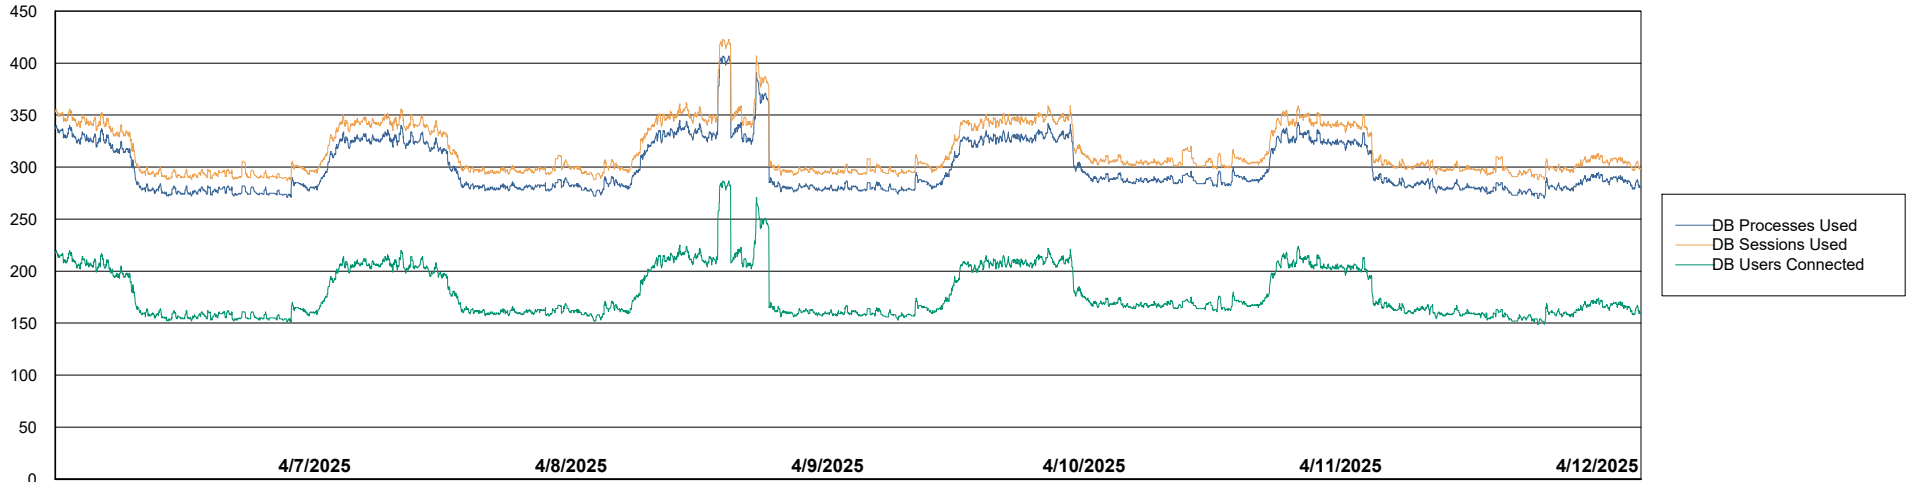

DB Processes Max 1,000
DB Processes Max 4
DB Processes Max 0

Weekly SLA Customer Report

Customer JSG_Production (24/7)
Database ID 102

Database Performance JSG_PRD_RIKER_DB_HSBABS1

Weekly SLA Customer Report