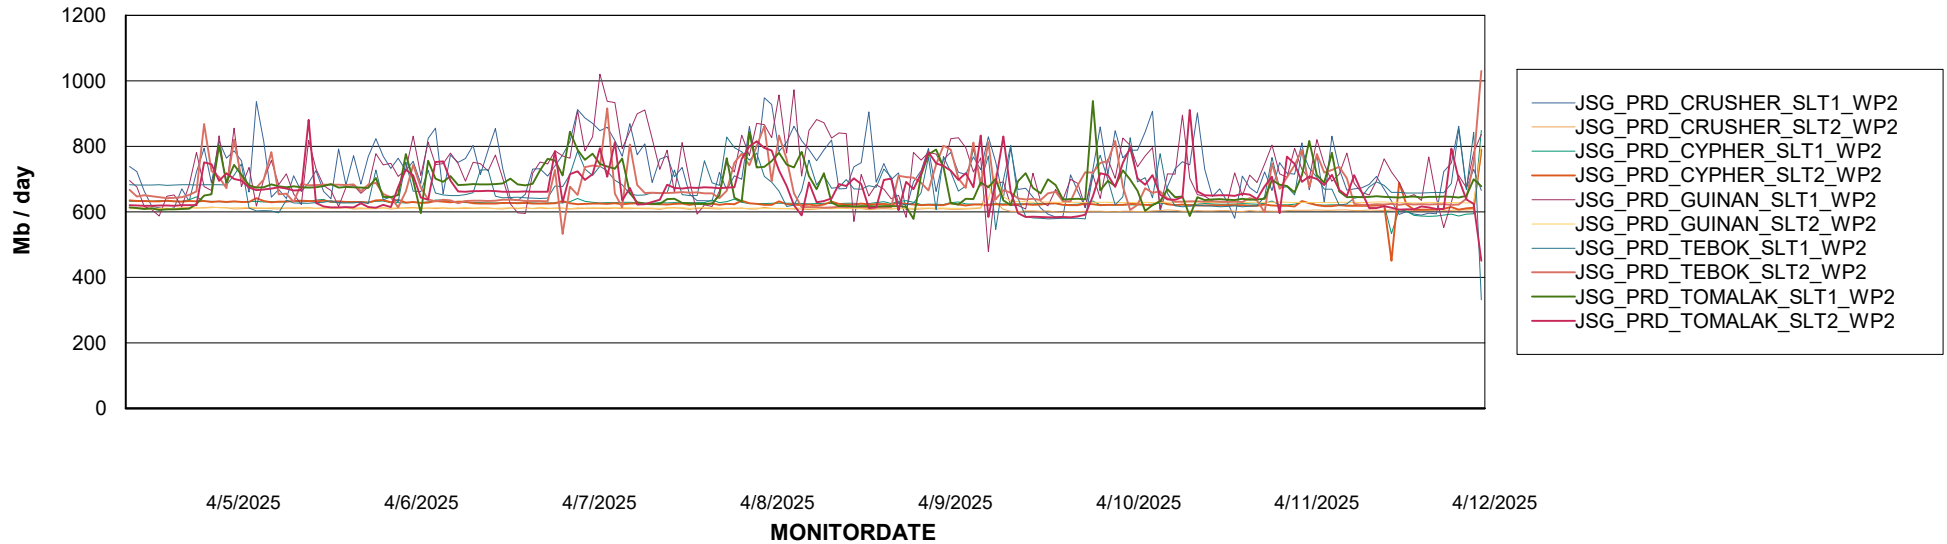

ABSSolute Web Component Services

Avg memory used per ABS Web component