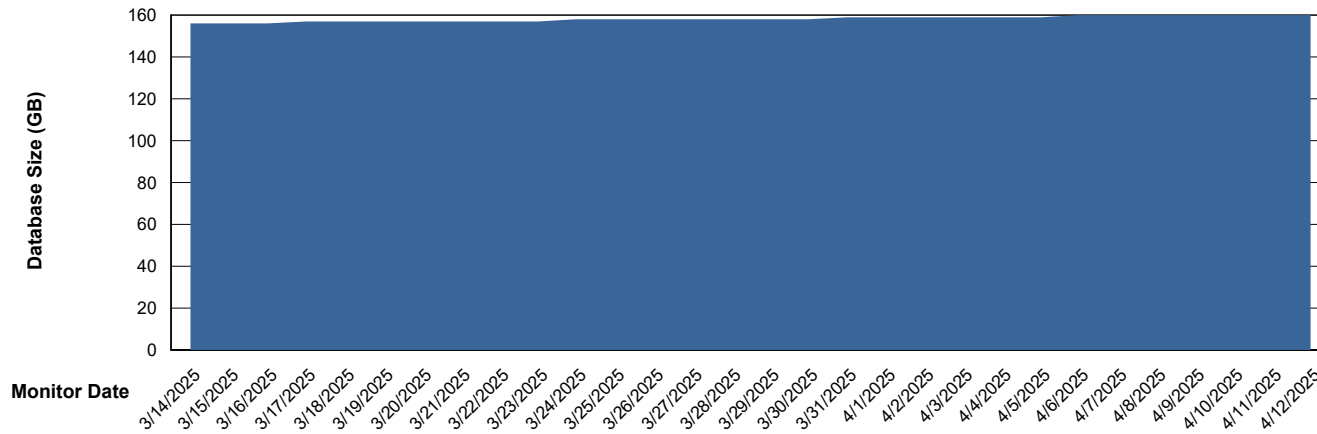

DATABASE SIZE HUE_PRD_S-ORAPROD2_ABS1

Database growth over last month