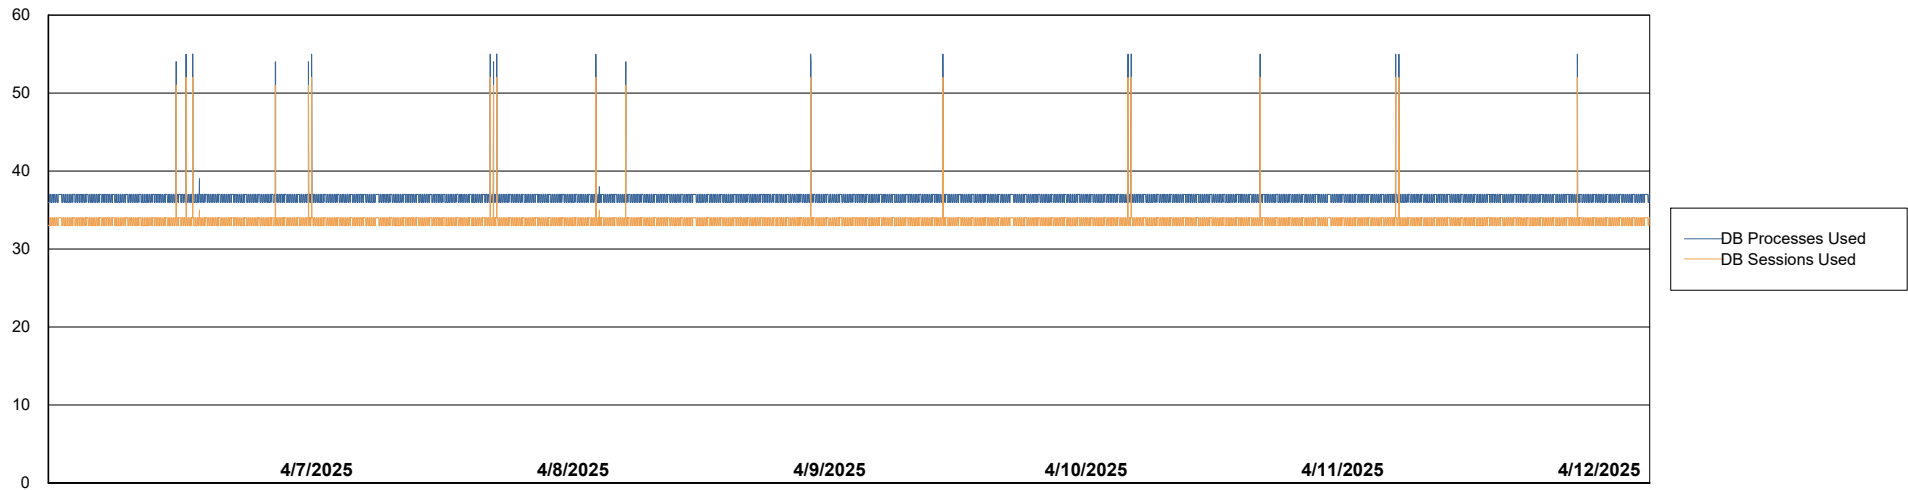

Database Performance HUE_PRD_S-ORATEST2_HSBABS1

DB Processes Max 1,000