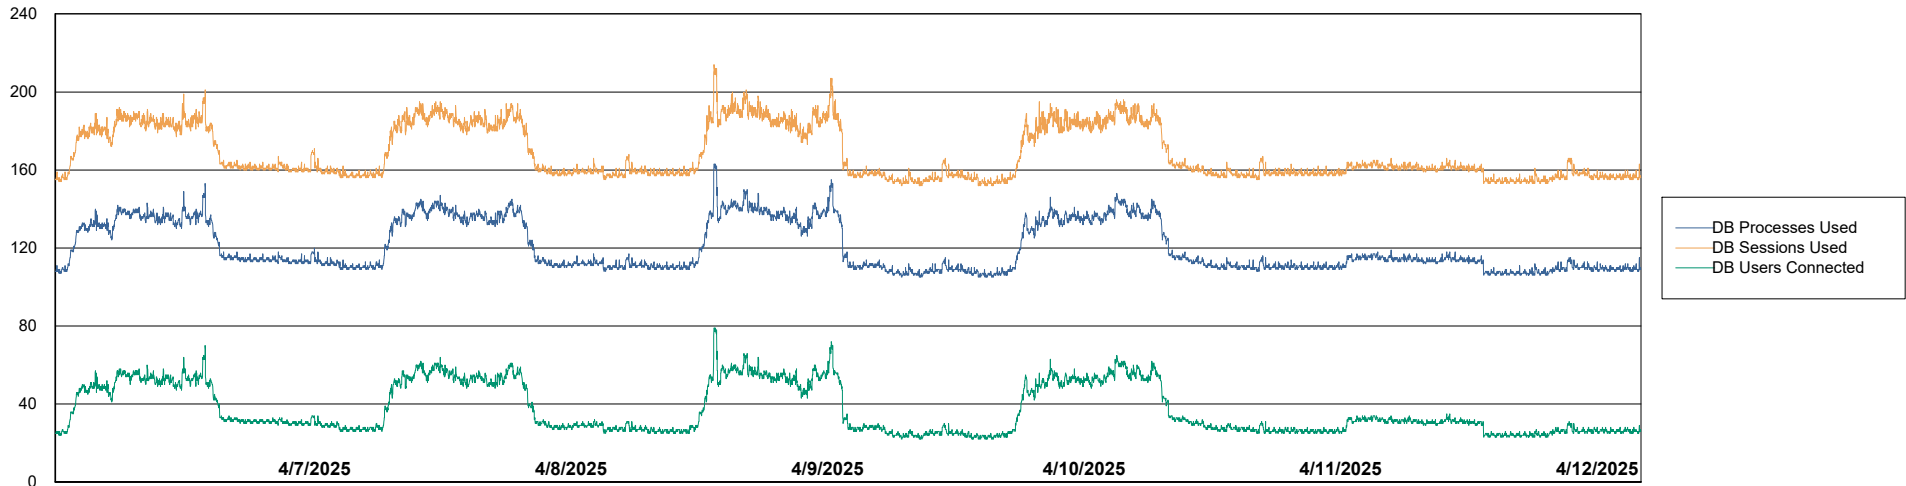

Weekly SLA Customer Report

Customer HUE_Production
Database ID 154

Database Performance HUE_PRD_S-ORABI2024_ABS1

Weekly SLA Customer Report

Customer HUE_Production
Database ID 154

Database Performance HUE_PRD_S-ORAPROD2_ABS1