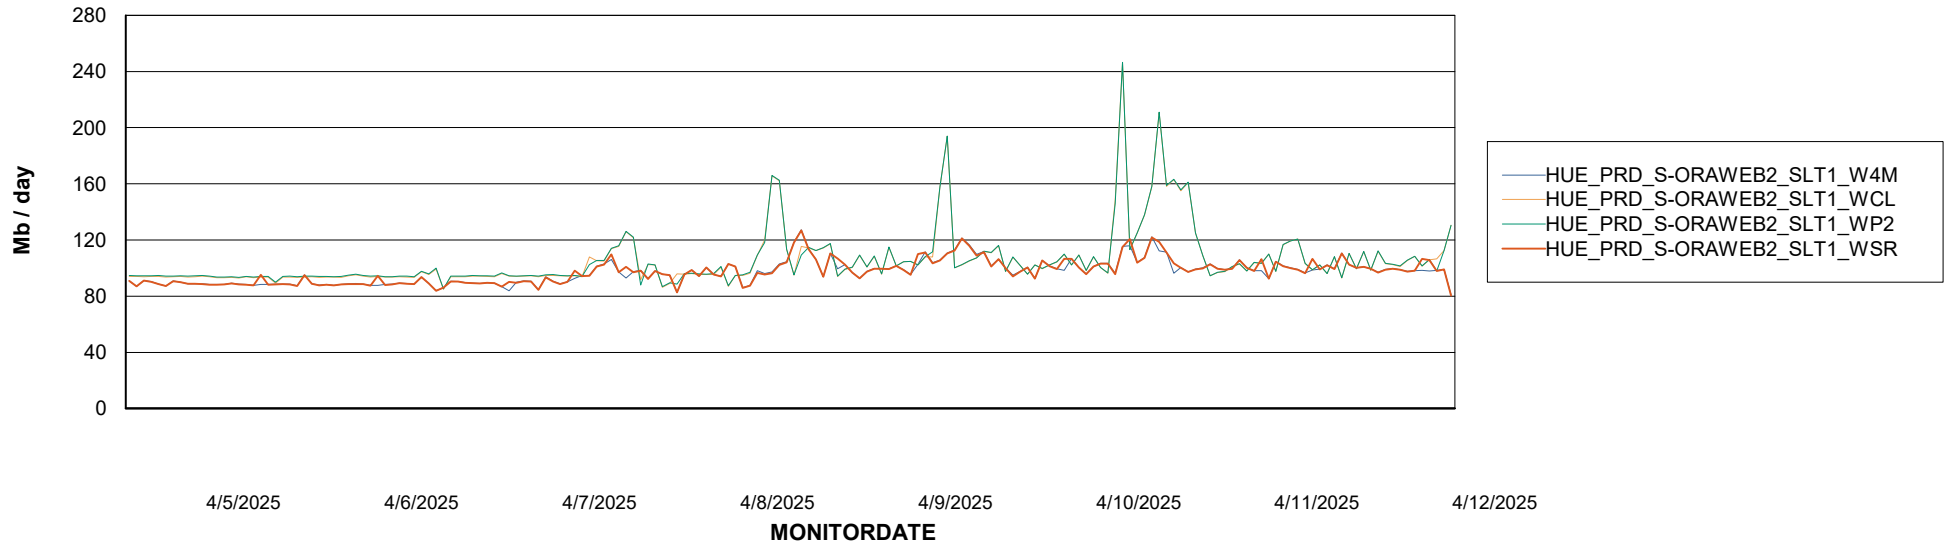

ABSSolute Web Component Services

Avg memory used per ABS Web component