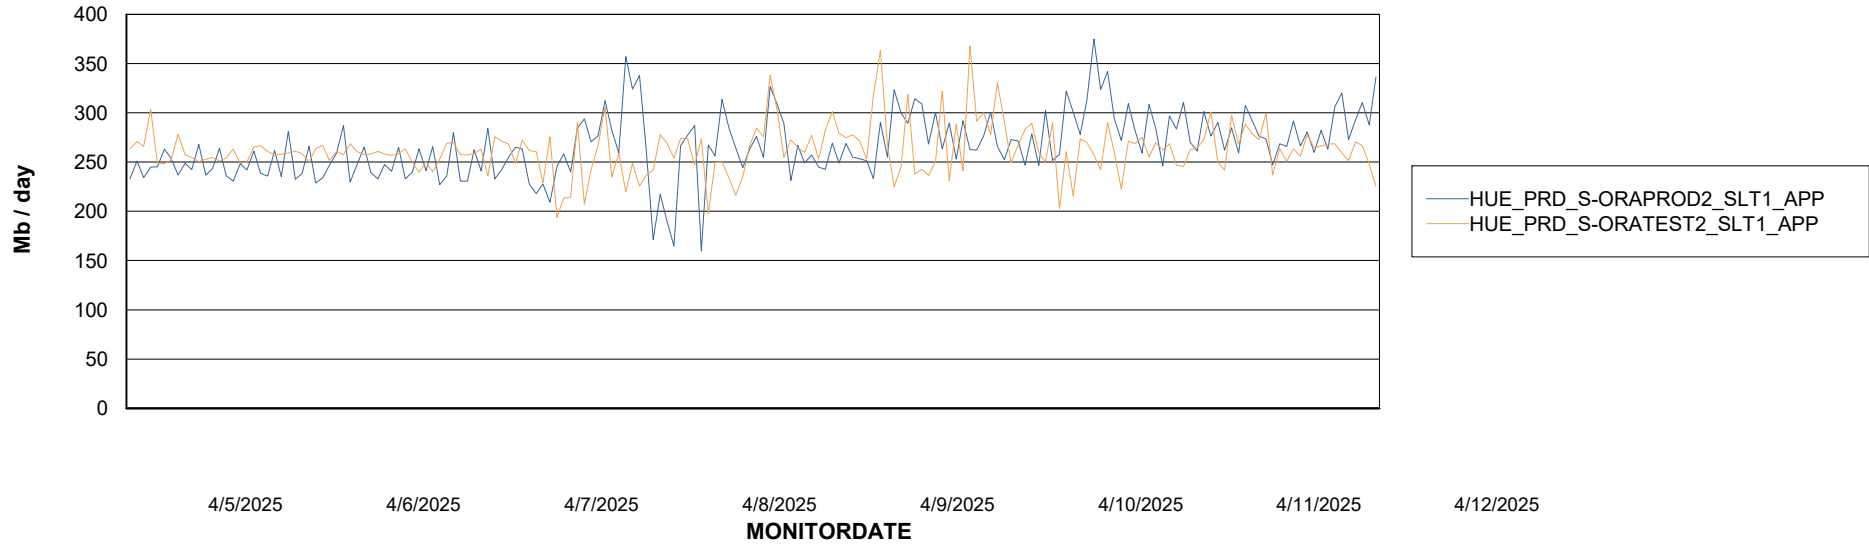

ABSSolute Application Server Services

Avg memory used per ABS Server Service