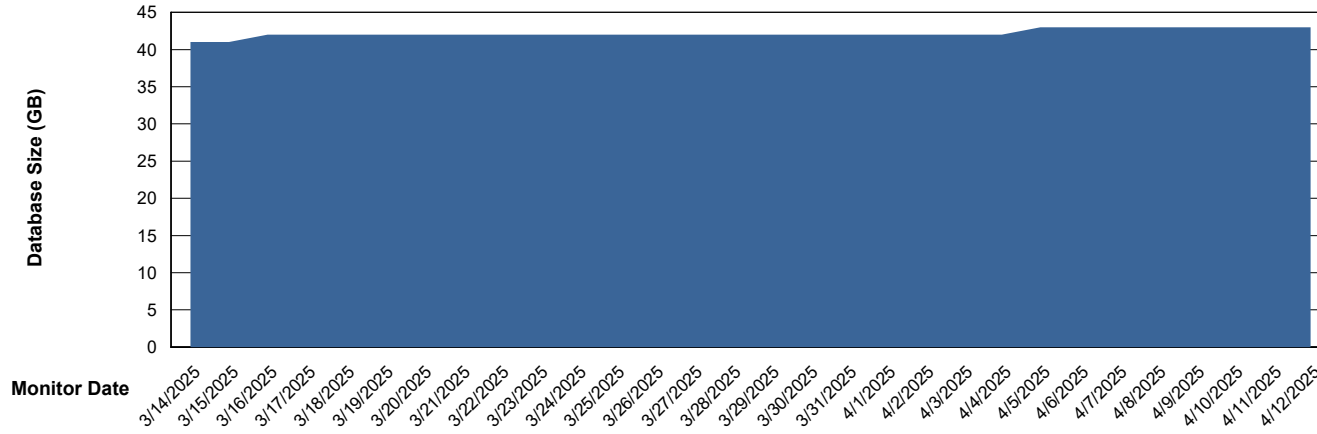

DATABASE SIZE HUE_PRD_S-ORABI2024_ABS1

Database growth over last month