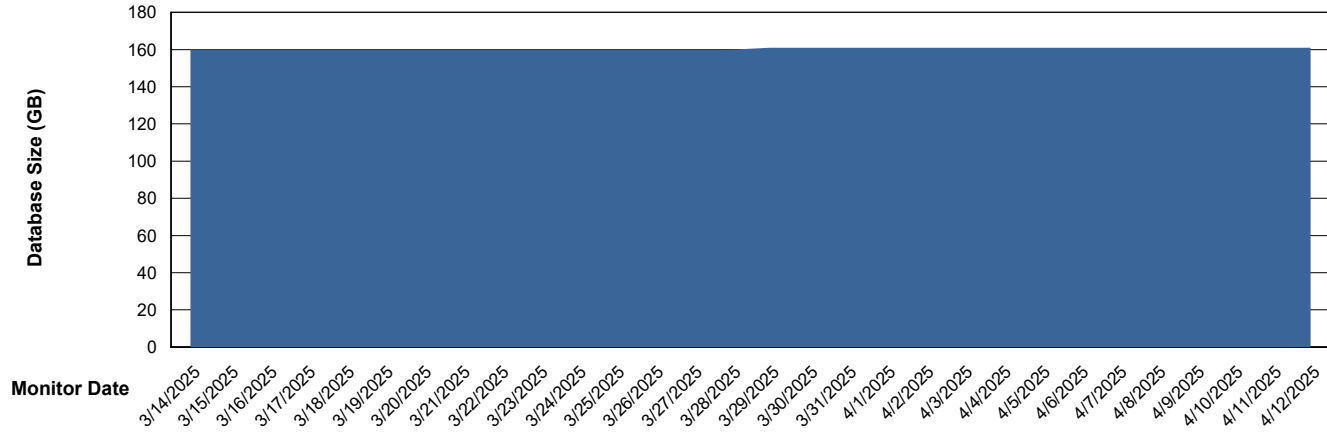

Weekly SLA Customer Report

Customer EUT_Production
Database ID 114

Database Performance EUT_EUP_PRD_URVINA22T_DB_ABS1

Weekly SLA Customer Report

Customer EUT_Production
Database ID 114

Database Performance EUT_URM_PRD_URVINA26_DB_ABS1

Weekly SLA Customer Report

Customer EUT_Production
Database ID 114

DATABASE SIZE EUT_EUP_PRD_URVINA22T_DB_ABS1

Database growth over last month

DATABASE SIZE EUT_URM_PRD_URVINA26_DB_ABS1

Database growth over last month