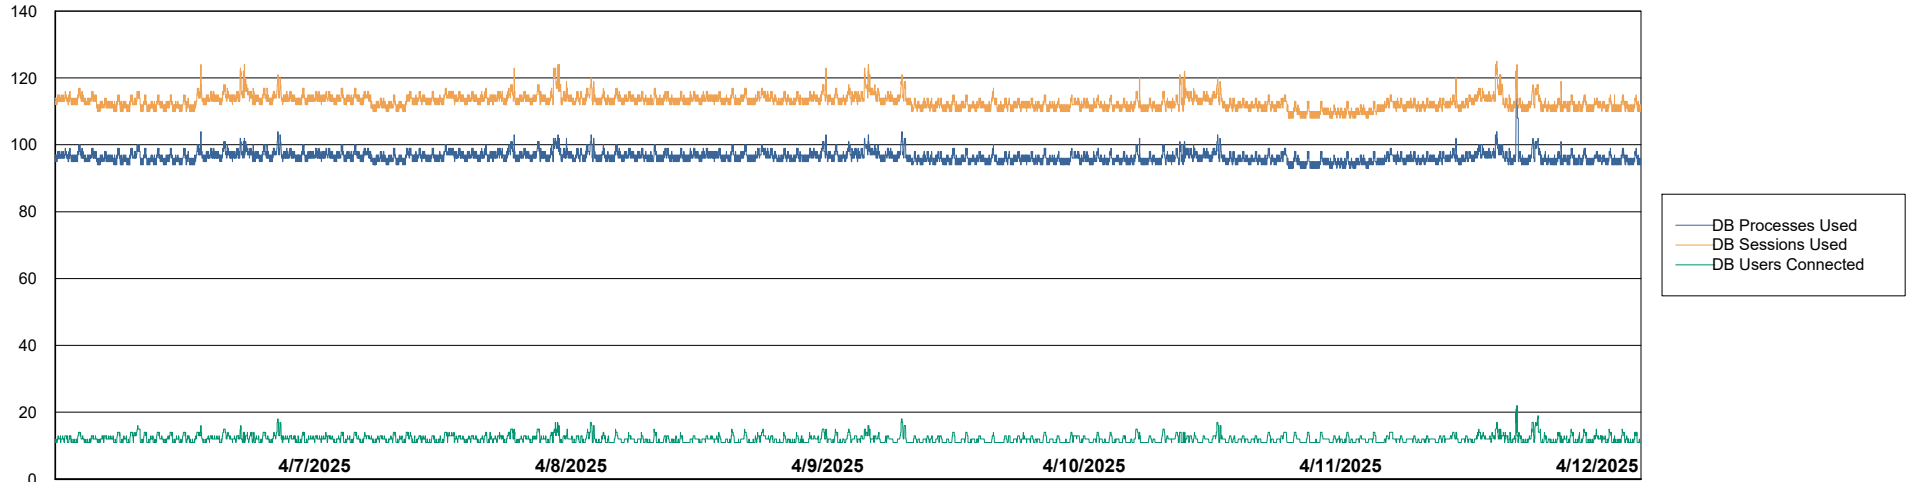

DB Processes Max 1,000
DB Sessions Max 0

Weekly SLA Customer Report

Customer ELJ Production
Database ID 72

Database Performance ELJ_PRD_FRASEQXPRDDB03_ABS1

Weekly SLA Customer Report

Customer ELJ Production
Database ID 72