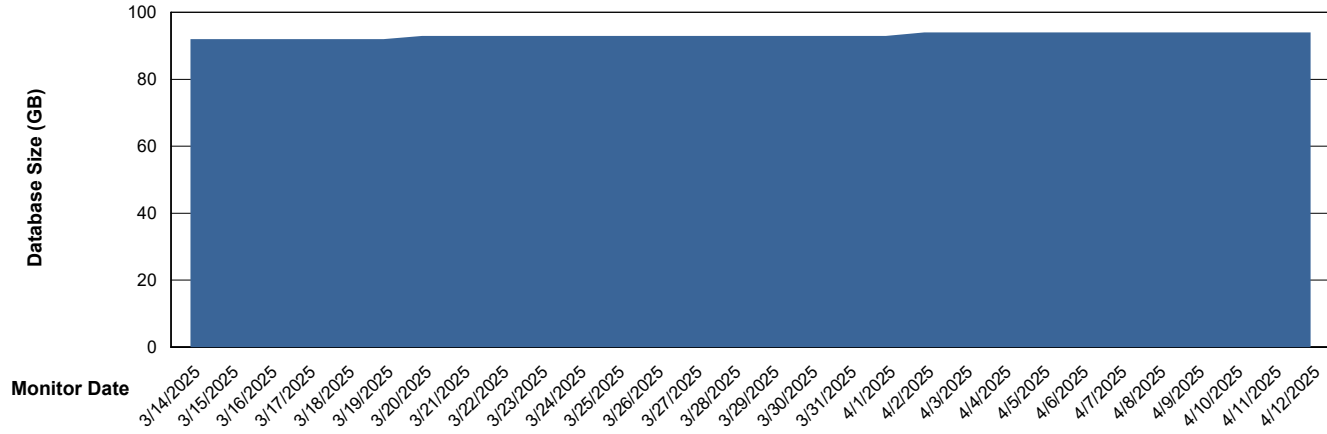

DB Processes Max 1,000
DB Sessions Max 0

Weekly SLA Customer Report

Customer ELJ Production
Database ID 72

Database Performance ELJ_PRD_FRASEQXPRDDB03_ABS1

Weekly SLA Customer Report

Customer ELJ Production
Database ID 72

DATABASE SIZE ELJ_PRD_FRASEQXPRDDB01_ABS1

Database growth over last month

DATABASE SIZE ELJ_PRD_FRASEQXPRDDB03_ABS1

Database growth over last month

Weekly SLA Customer Report

Customer ELJ Production
Database ID 72