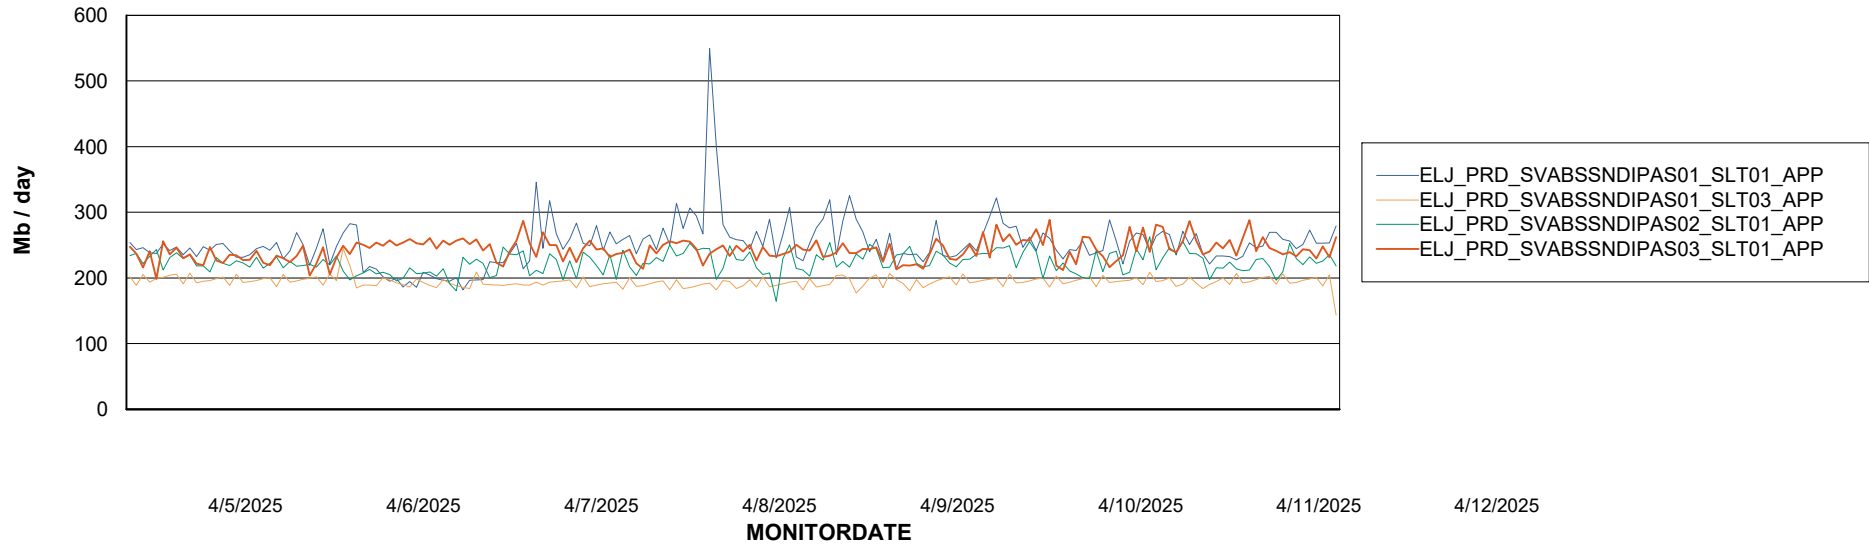

ABSSolute Application Server Services

Avg memory used per ABS Server Service