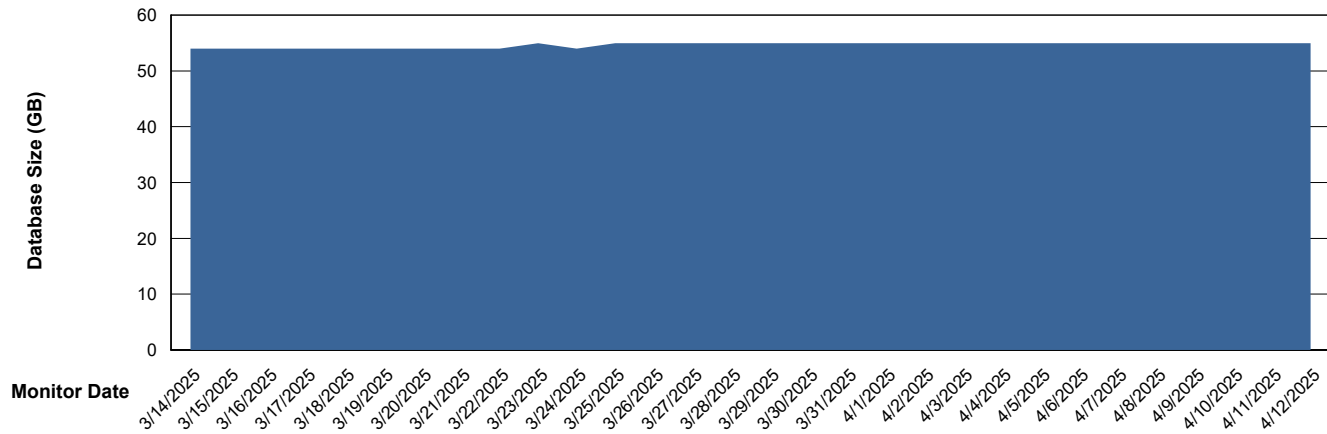

DB Processes Max 1,000
DB Sessions Max 0

Weekly SLA Customer Report

Customer ELJ Production
Database ID 72

Database Performance ELJ_PRD_FRASEQXPRDDB03_ABS1

Weekly SLA Customer Report

Customer ELJ Production
Database ID 72

DATABASE SIZE ELJ_PRD_FRASEQXPRDDB01_ABS1

Database growth over last month

DATABASE SIZE ELJ_PRD_FRASEQXPRDDB03_ABS1

Database growth over last month

Weekly SLA Customer Report

Customer ELJ Production
Database ID 72