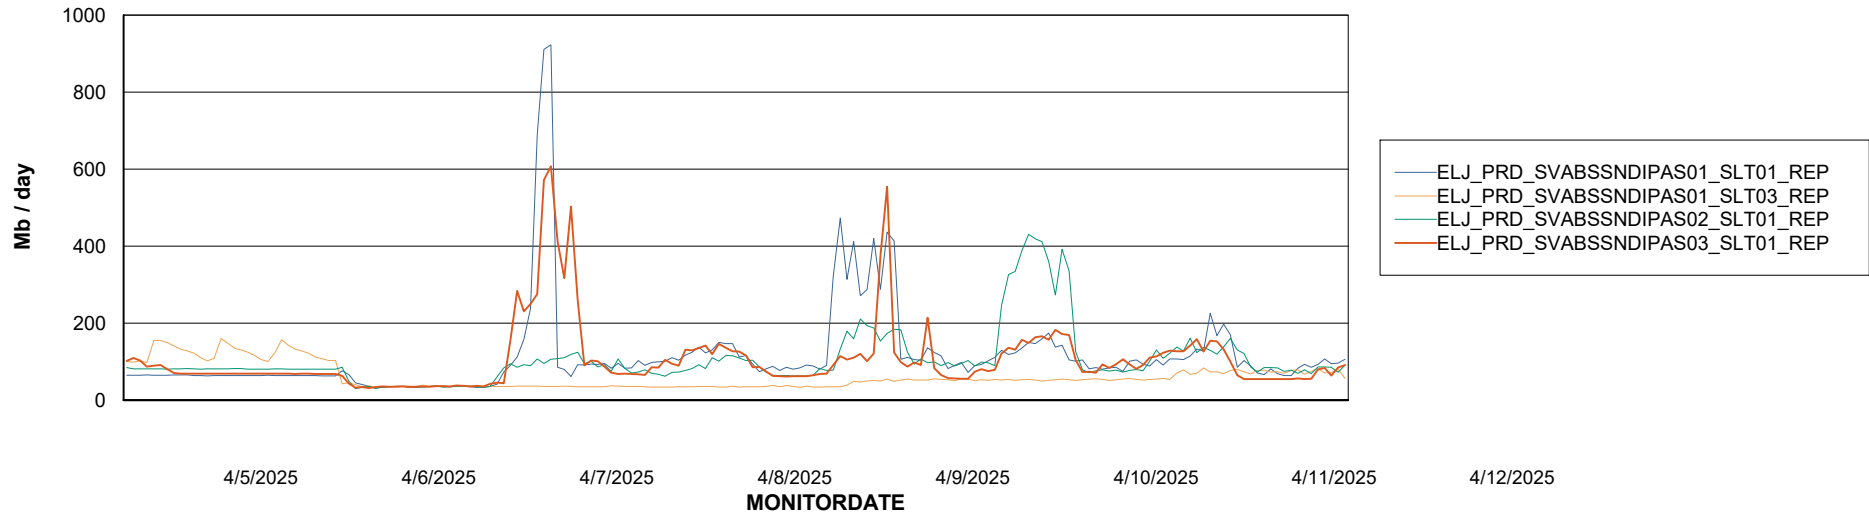

Avg memory used per ABS Server Service

Avg users per day per ABS server

Weekly SLA Customer Report

Customer ELJ Production
Database ID 72

ABSSolute Application ReportServer Services

Avg memory used per ReportServer Service