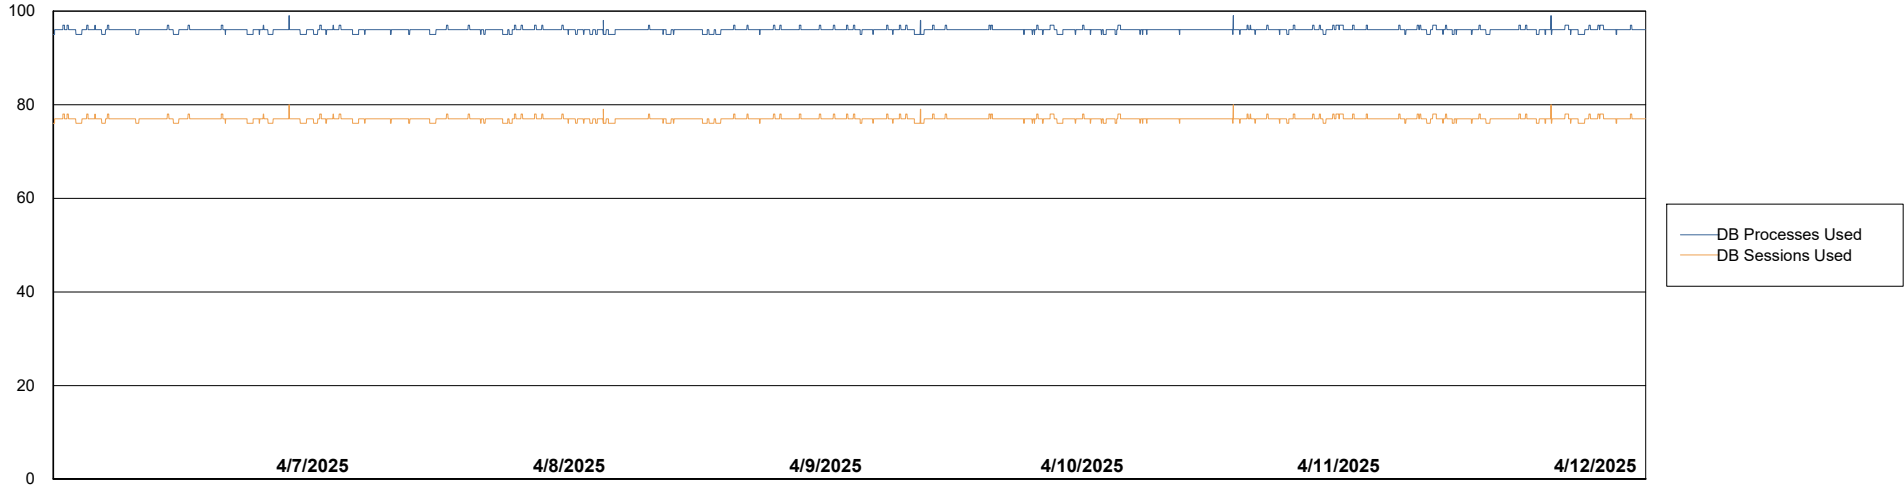

Database Performance ELJ_PRD_FRASEQXPRDDB02_HSBABS1

DB Processes Max 1,000
DB Sessions Max 0