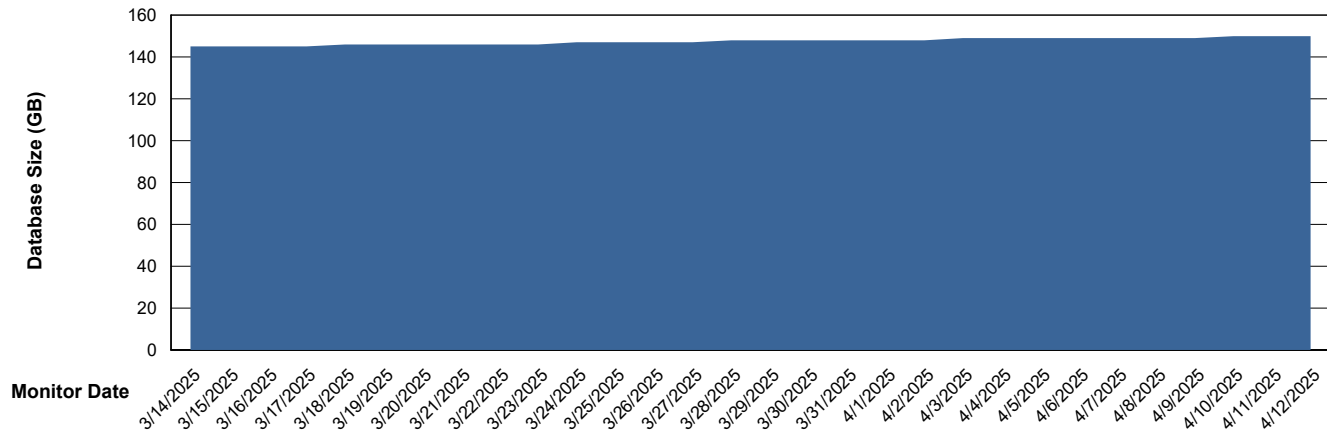

# Weekly SLA Customer Report

Customer ELI\_Production  
Database ID 62

DATABASE SIZE ELI\_PRD\_FRASEQXPRDDB04-BI\_ABS1

### Database growth over last month

DATABASE SIZE ELI\_PRD\_FRASINTPRDDB01\_ABS1

### Database growth over last month