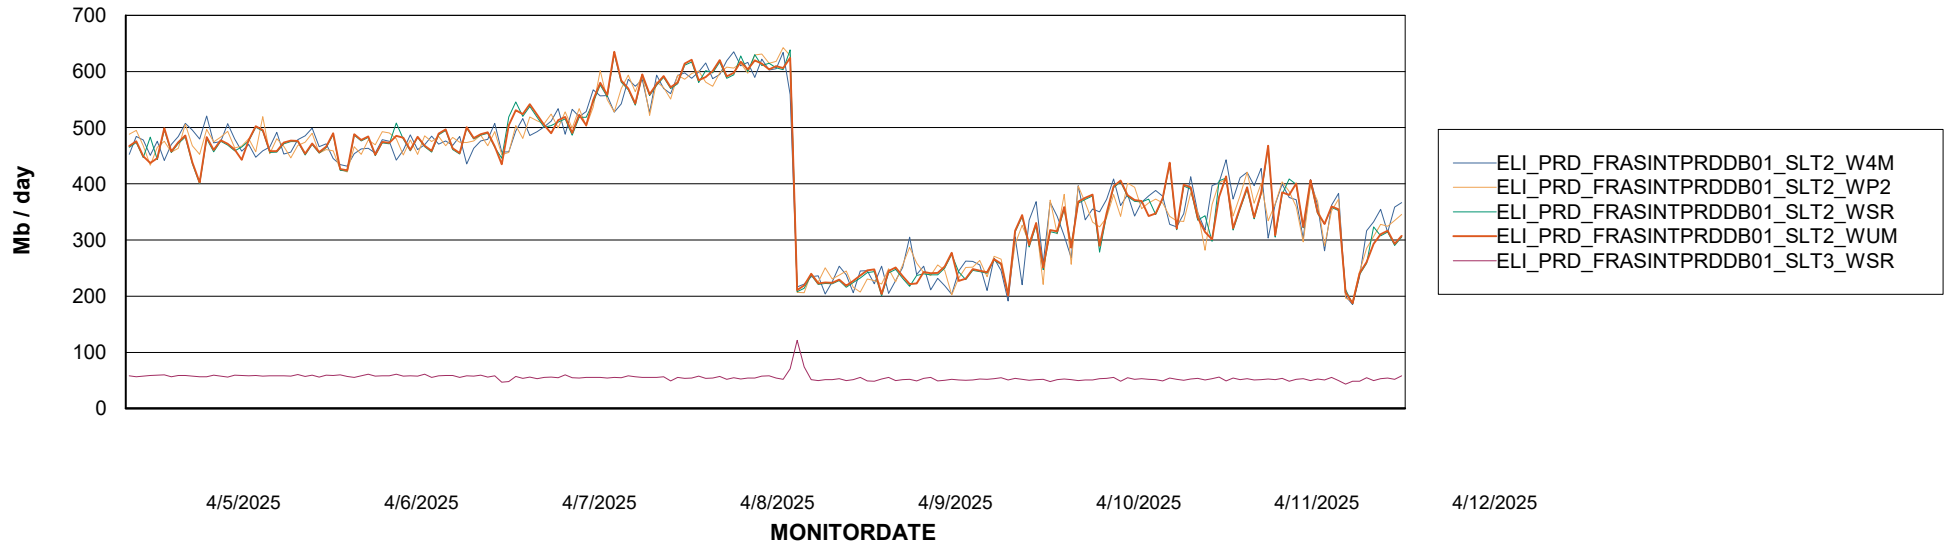

ABSSolute Web Component Services

Avg memory used per ABS Web component