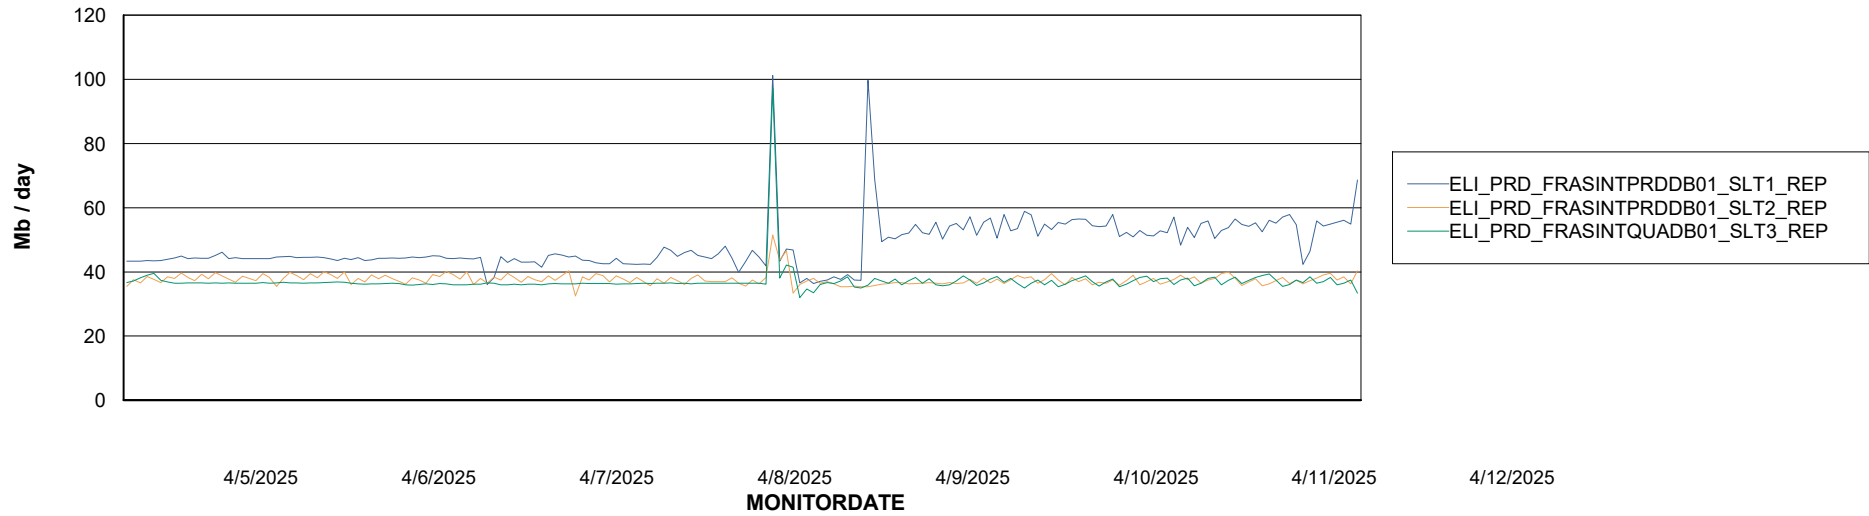

ABSSolute Application ReportServer Services

Avg memory used per ReportServer Service