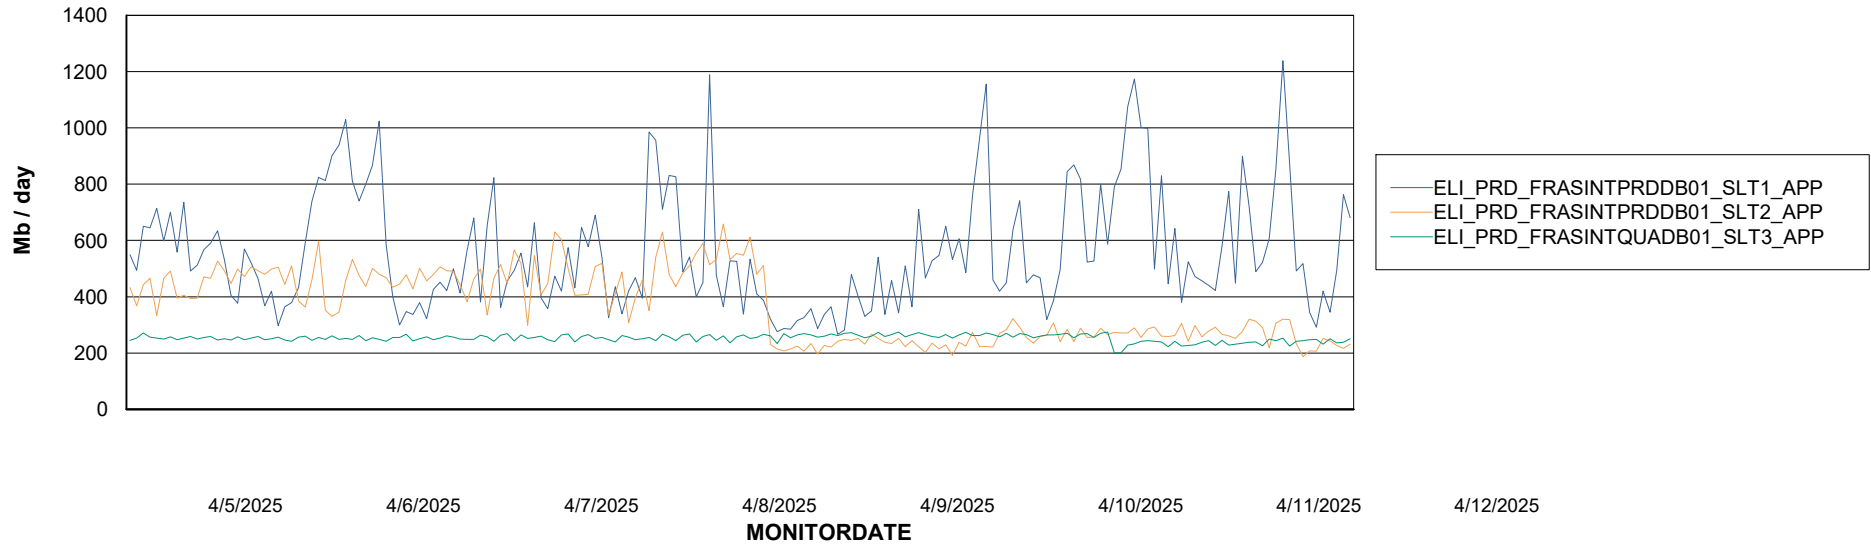

ABSSolute Application Server Services

Avg memory used per ABS Server Service