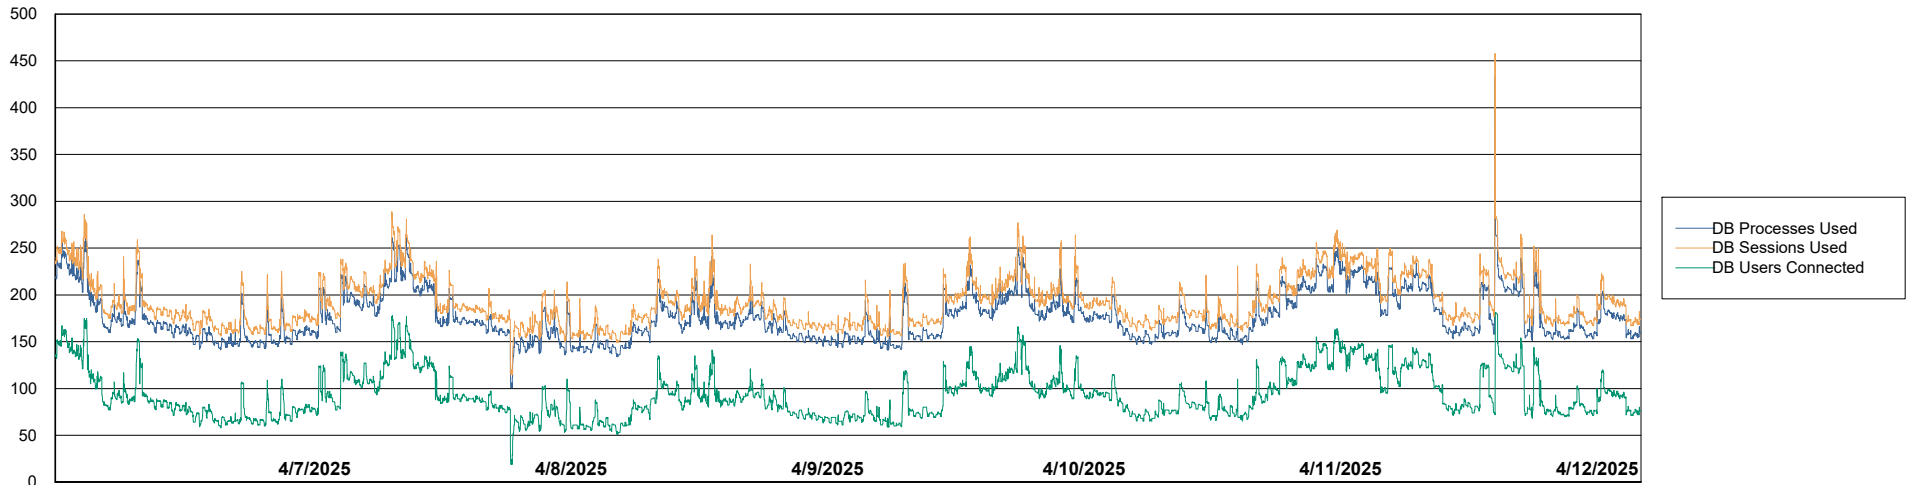

Database Performance ELI_PRD_FRASINTPRDDB01_ABS1