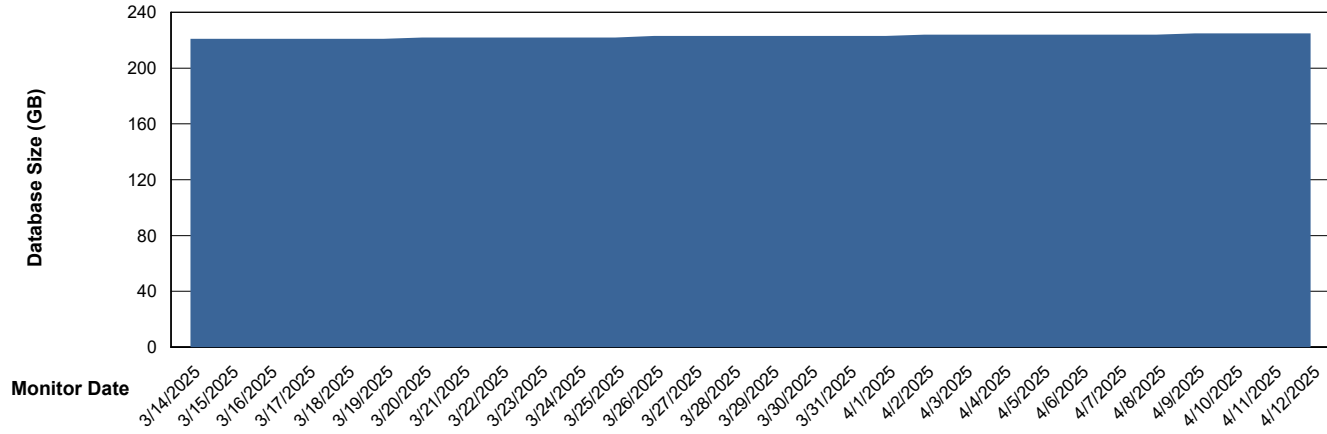

DATABASE SIZE ELI_PRD_FRASEQXPRDDB04-BI_ABS1

Database growth over last month