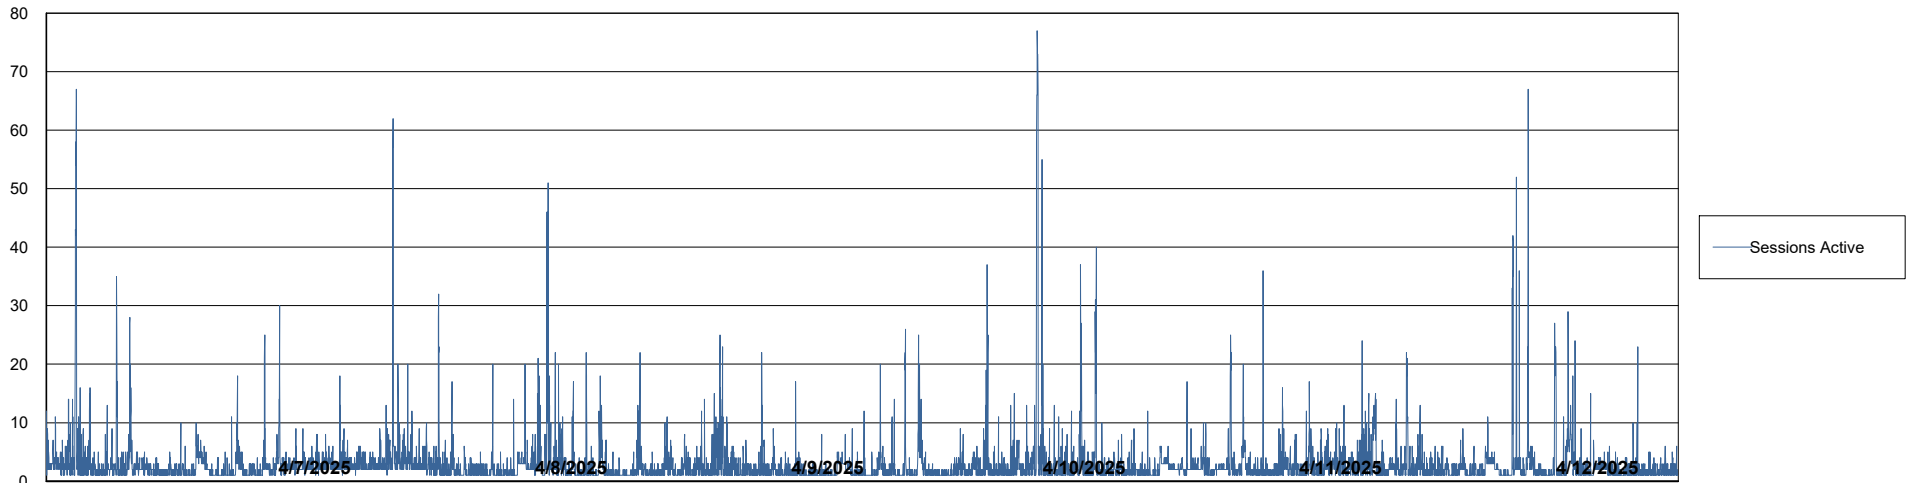

Database Performance ELI_PRD_FRASINTPRDDB01_ABS1