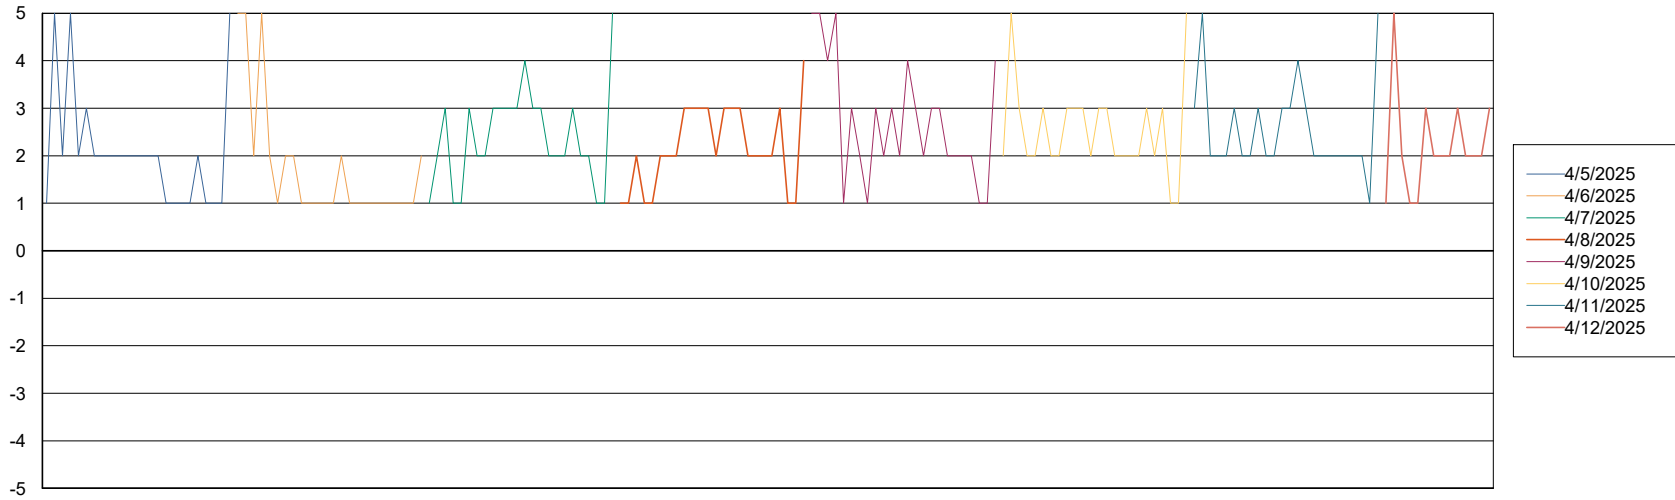

Standby Database Health ELI_Production

Recovery lag for last 7 days