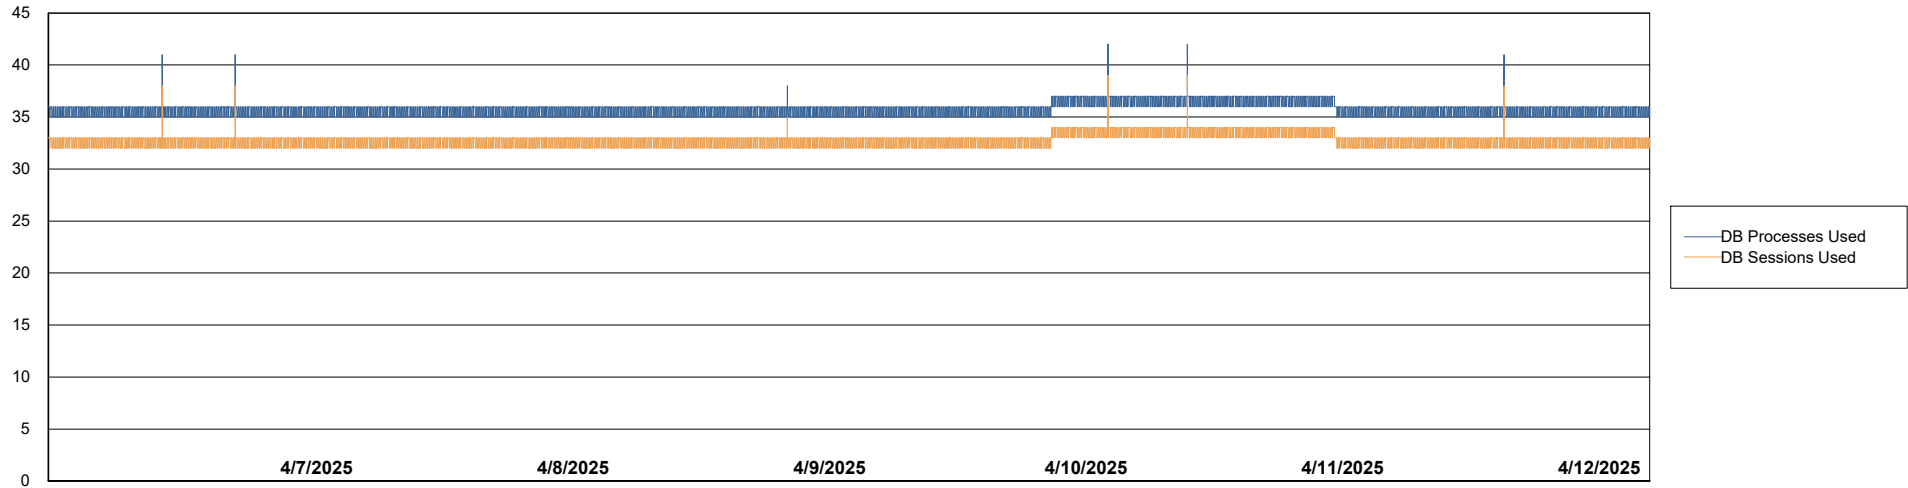

Database Performance ECL_PRD_ECLABS-TEST_HSBABS1

DB Processes Max 1,000