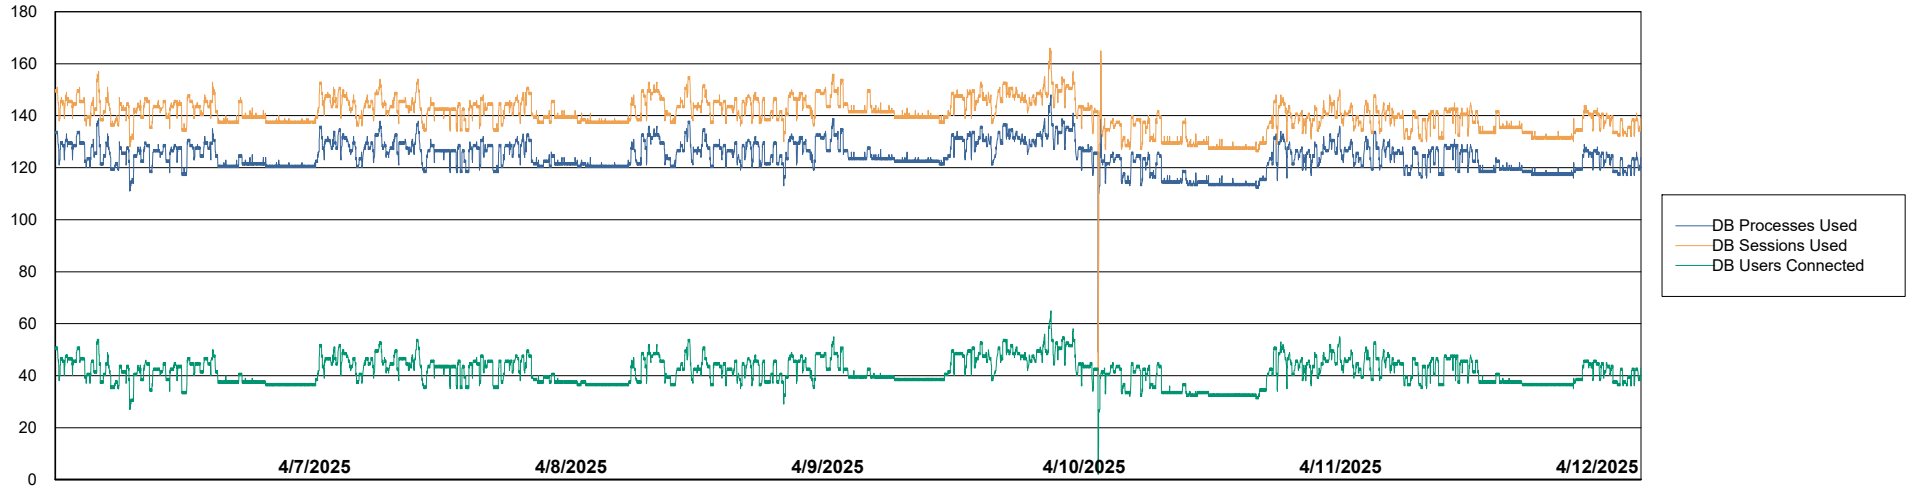

Weekly SLA Customer Report

Customer ECL_Production
Database ID 156

Database Performance ECL_PRD_ECLABS_ABS1

Weekly SLA Customer Report

Customer ECL_Production
Database ID 156

Database Performance ECL_PRD_ECL-ABS-BI_ABS1