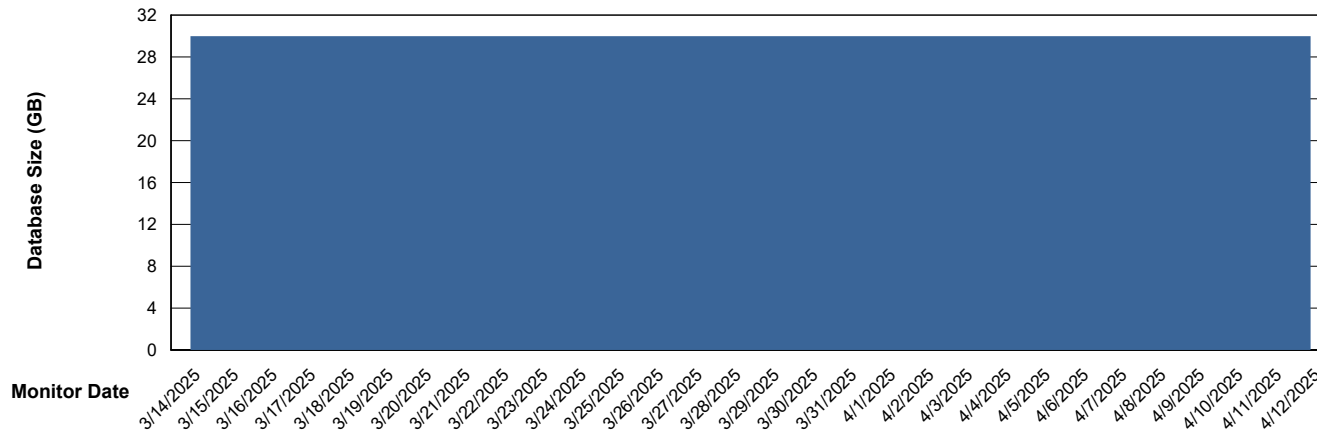

Weekly SLA Customer Report

Customer ECL_Production
Database ID 156

Database Performance ECL_PRD_ECLABS-TEST_HSBABS1

DB Processes Max 1,000

Weekly SLA Customer Report

Customer ECL_Production
Database ID 156

DATABASE SIZE ECL_PRD_ECLABS_ABS1

Database growth over last month

DATABASE SIZE ECL_PRD_ECL-ABS-BI_ABS1

Database growth over last month

Weekly SLA Customer Report

Customer ECL_Production
 Database ID 156

Database Tablespace ECL_PRD_ECLABS_ABS1