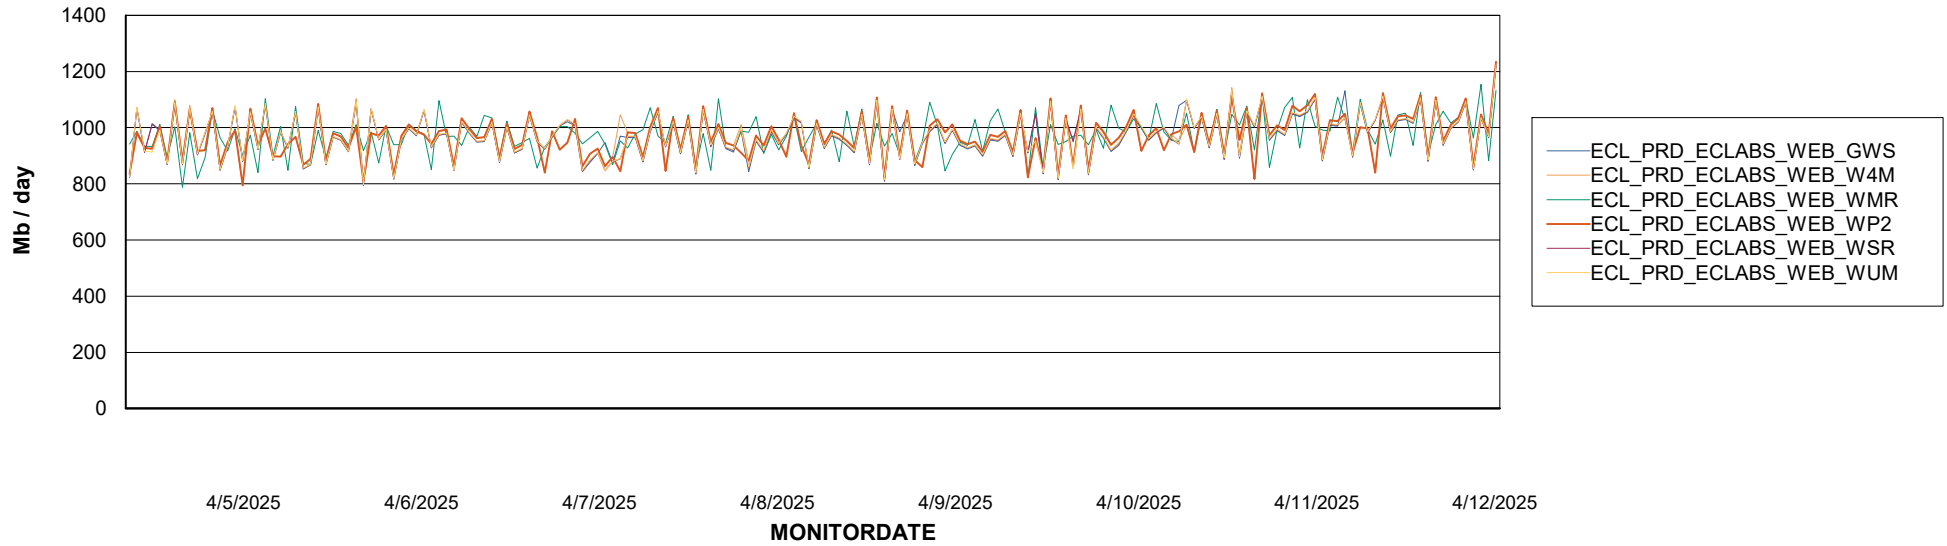

ABSSolute Web Component Services

Avg memory used per ABS Web component