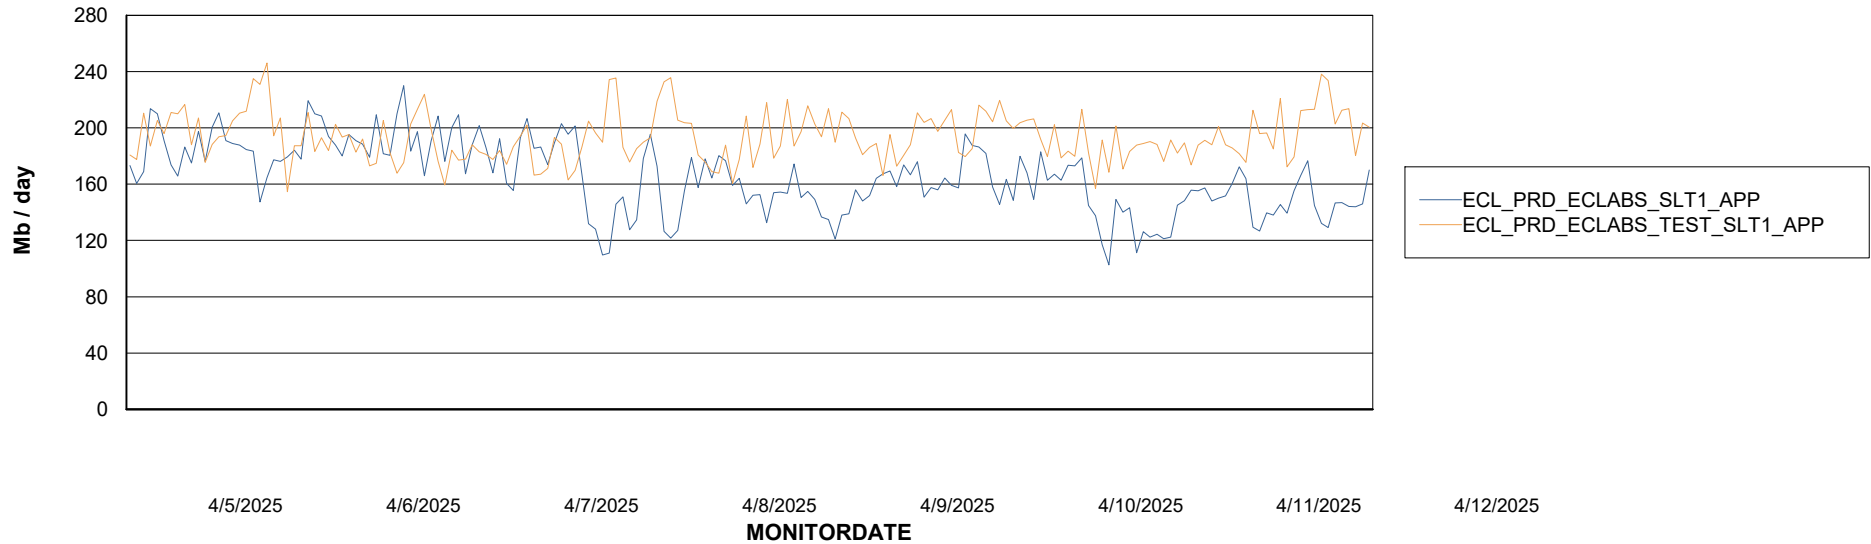

ABSSolute Application Server Services

Avg memory used per ABS Server Service