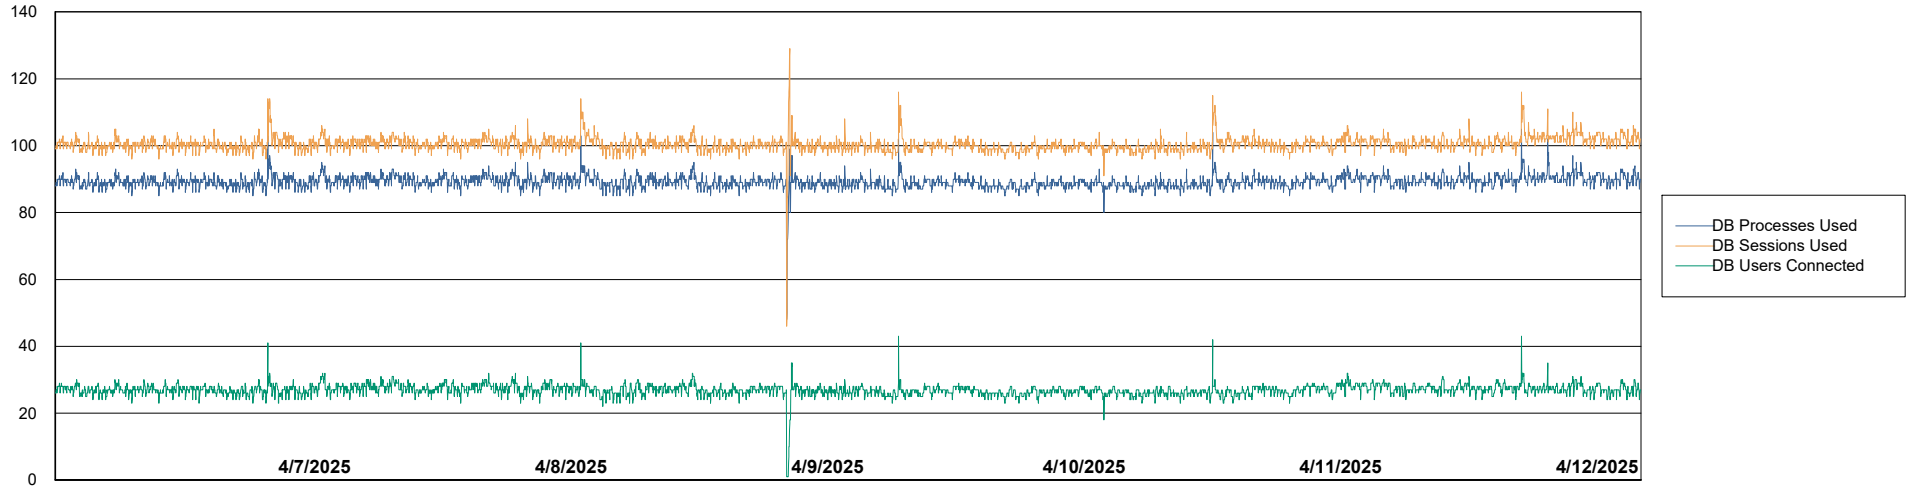

Weekly SLA Customer Report

Customer ECL_Production
Database ID 156

Database Performance ECL_PRD_ECLABS_ABS1

Weekly SLA Customer Report

Customer ECL_Production
Database ID 156

Database Performance ECL_PRD_ECL-ABS-BI_ABS1