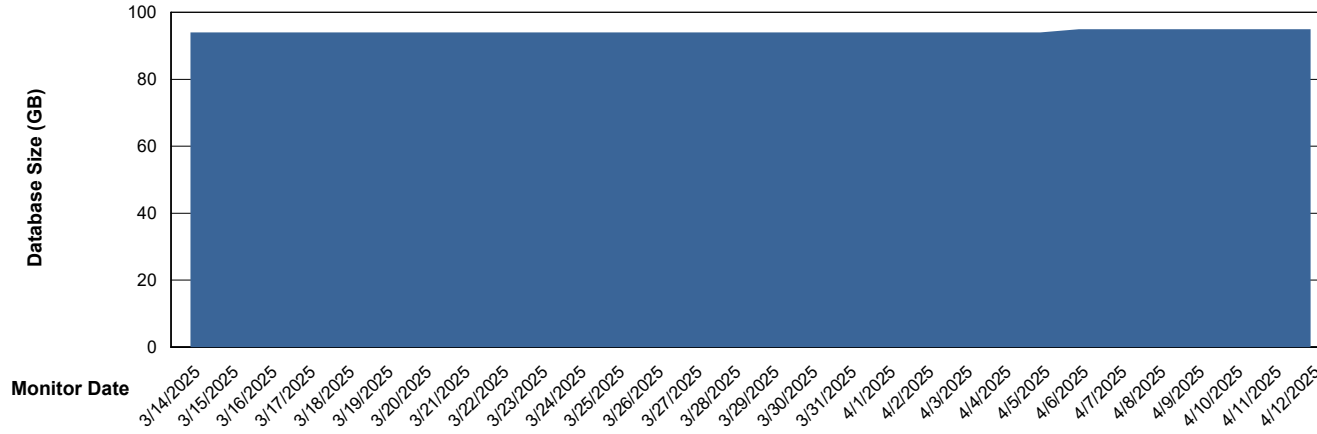

Weekly SLA Customer Report

Customer ECL_Production
Database ID 156

Database Performance ECL_PRD_ECLABS-TEST_HSBABS1

DB Processes Max 1,000

Weekly SLA Customer Report

Customer ECL_Production
Database ID 156

DATABASE SIZE ECL_PRD_ECLABS_ABS1

Database growth over last month

DATABASE SIZE ECL_PRD_ECL-ABS-BI_ABS1

Database growth over last month

Weekly SLA Customer Report

Customer ECL_Production
 Database ID 156

Database Tablespace ECL_PRD_ECLABS_ABS1