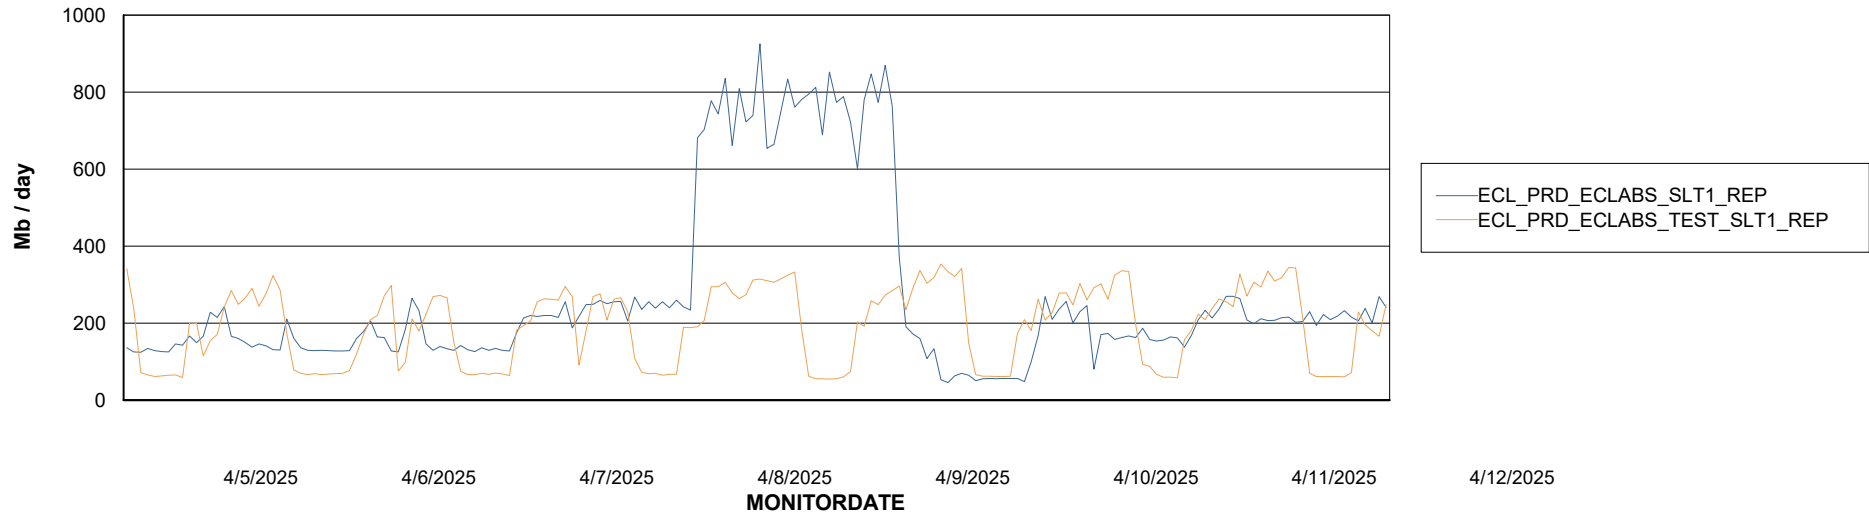

Avg memory used per ABS Server Service

Avg users per day per ABS server

Weekly SLA Customer Report

Customer ECL_Production
Database ID 156

ABSSolute Application ReportServer Services

Avg memory used per ReportServer Service