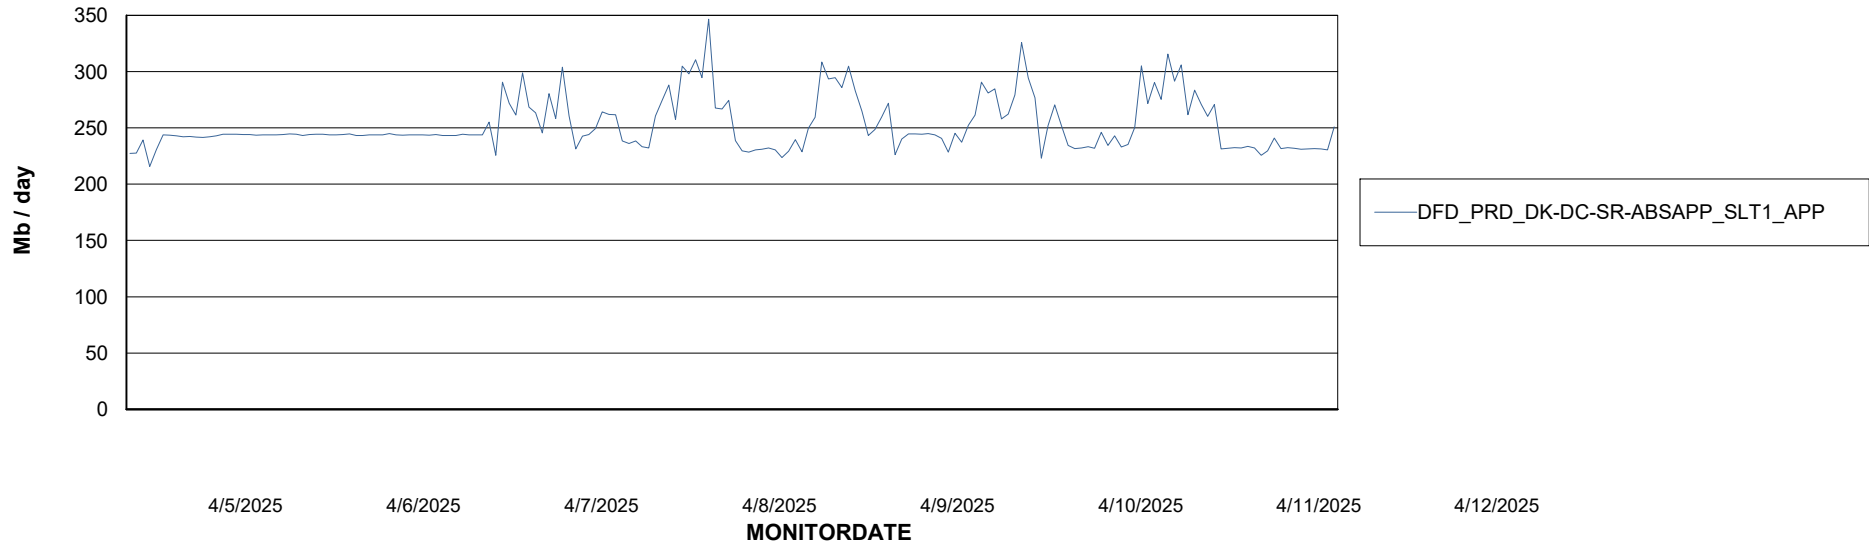

ABSSolute Application Server Services

Avg memory used per ABS Server Service