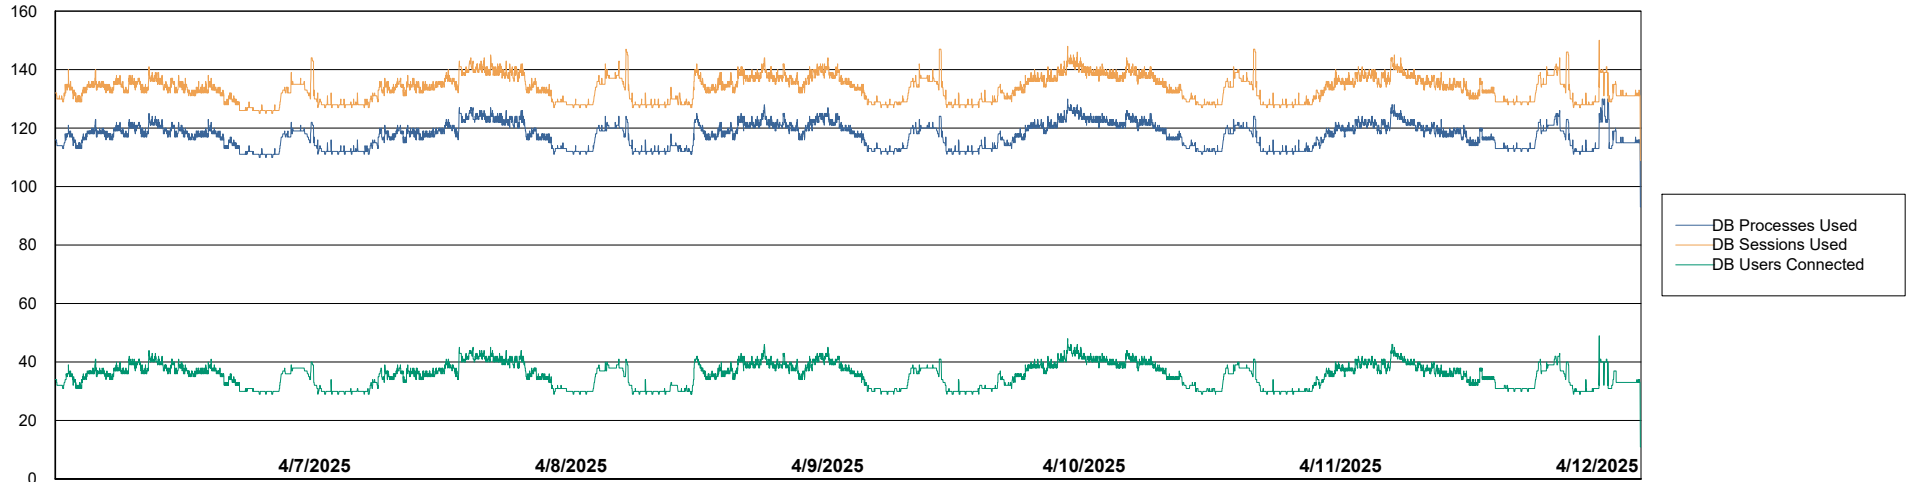

Weekly SLA Customer Report

Customer CUS_Production (24/7)
Database ID 131

Harddisk Usage CUS_PRD_ABSWEBPROD

	Free disk space on C: (%)	Total disk space on C: (Gb)	Used disk space on C: (Gb)
4/12/2025	87	199	26
4/11/2025	87	199	26
4/10/2025	87	199	26
4/9/2025	87	199	26
4/8/2025	87	199	26
4/7/2025	87	199	26
4/6/2025	87	199	26

Weekly SLA Customer Report

Customer CUS_Production (24/7)
Database ID 131

Database Performance CUS_PRD_ABSDB1_ABS1

Weekly SLA Customer Report

Customer CUS_Production (24/7)
Database ID 131

Database Performance CUS_PRD_ABSDB2_HSBABS1