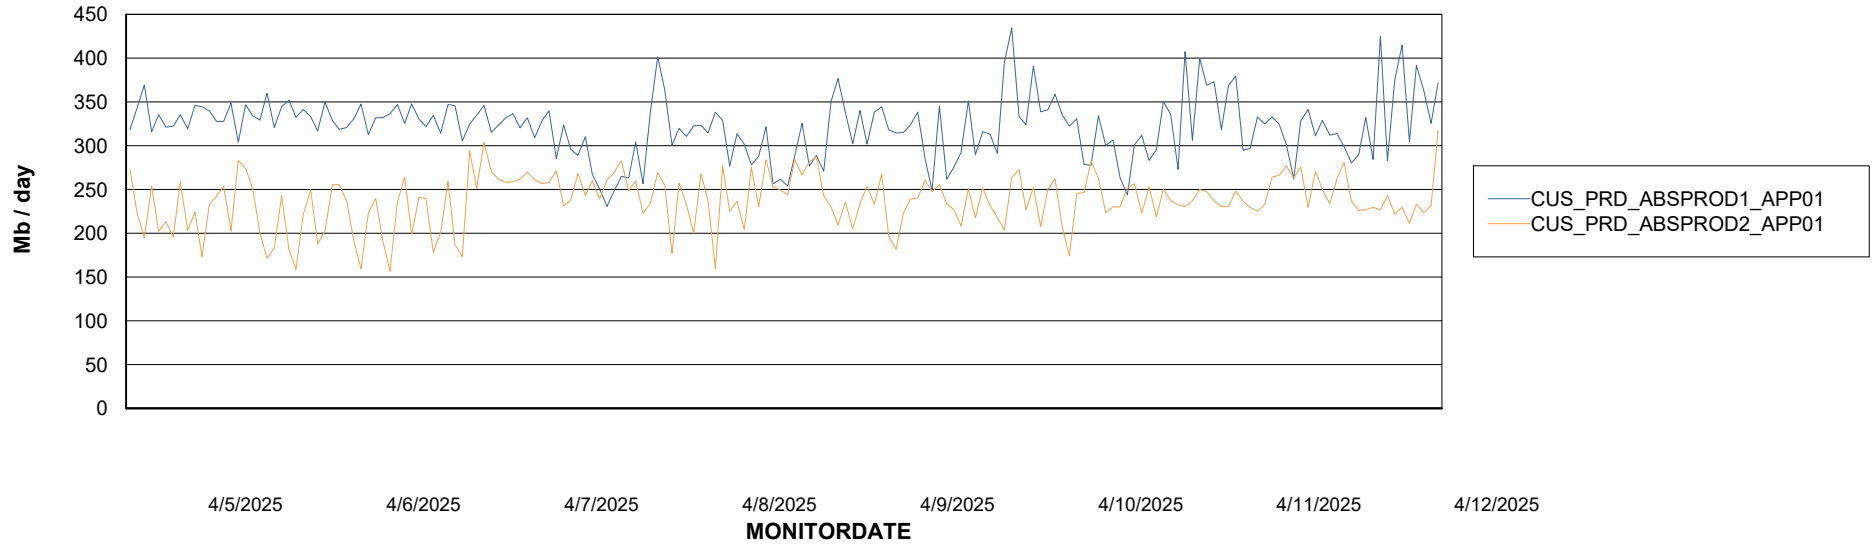

ABSSolute Application Server Services

Avg memory used per ABS Server Service