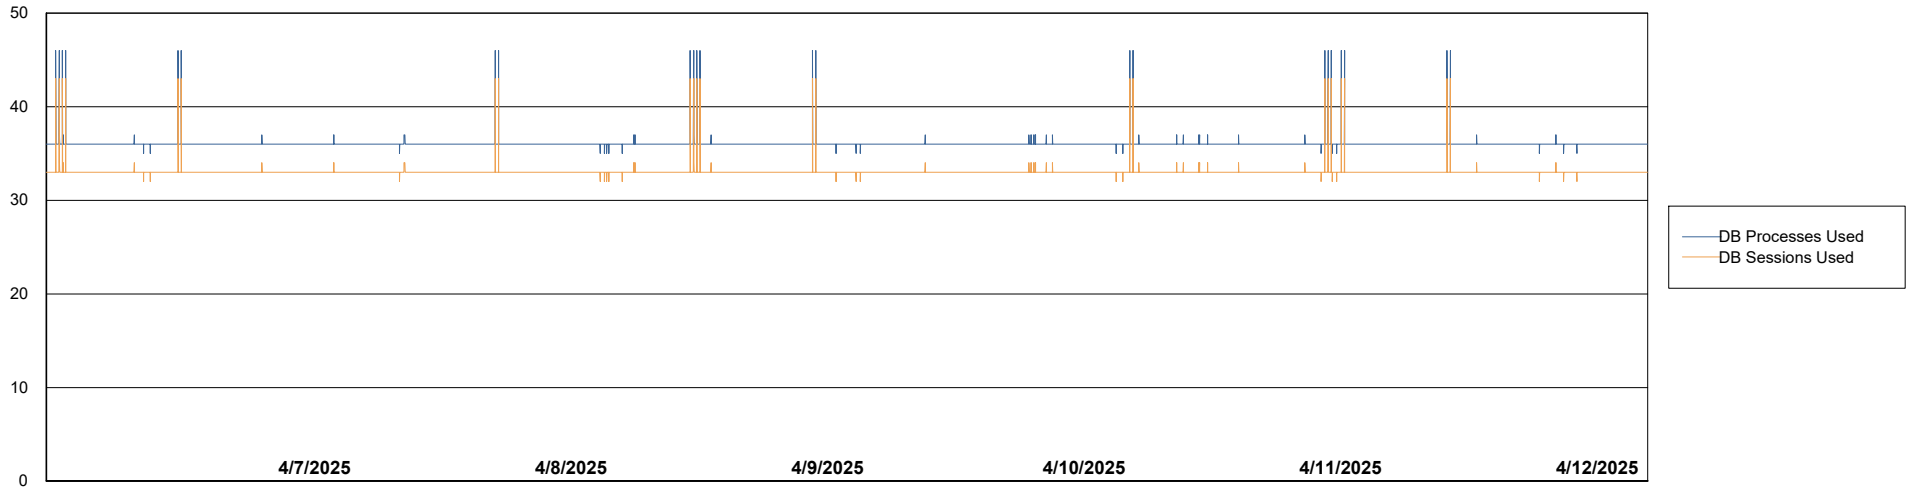

Database Performance CUS_PRD_ABSDB2_HSBABS1

DB Processes Max 1,000