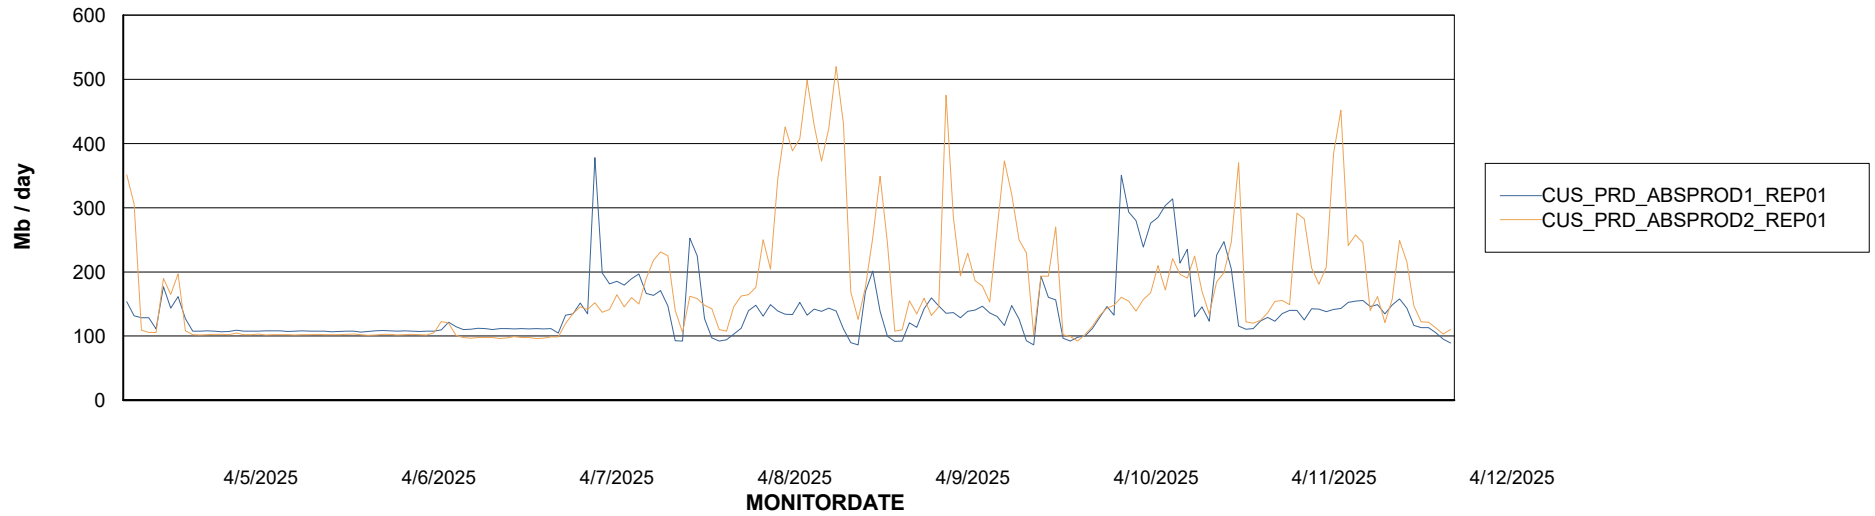

ABSSolute Application ReportServer Services

Avg memory used per ReportServer Service