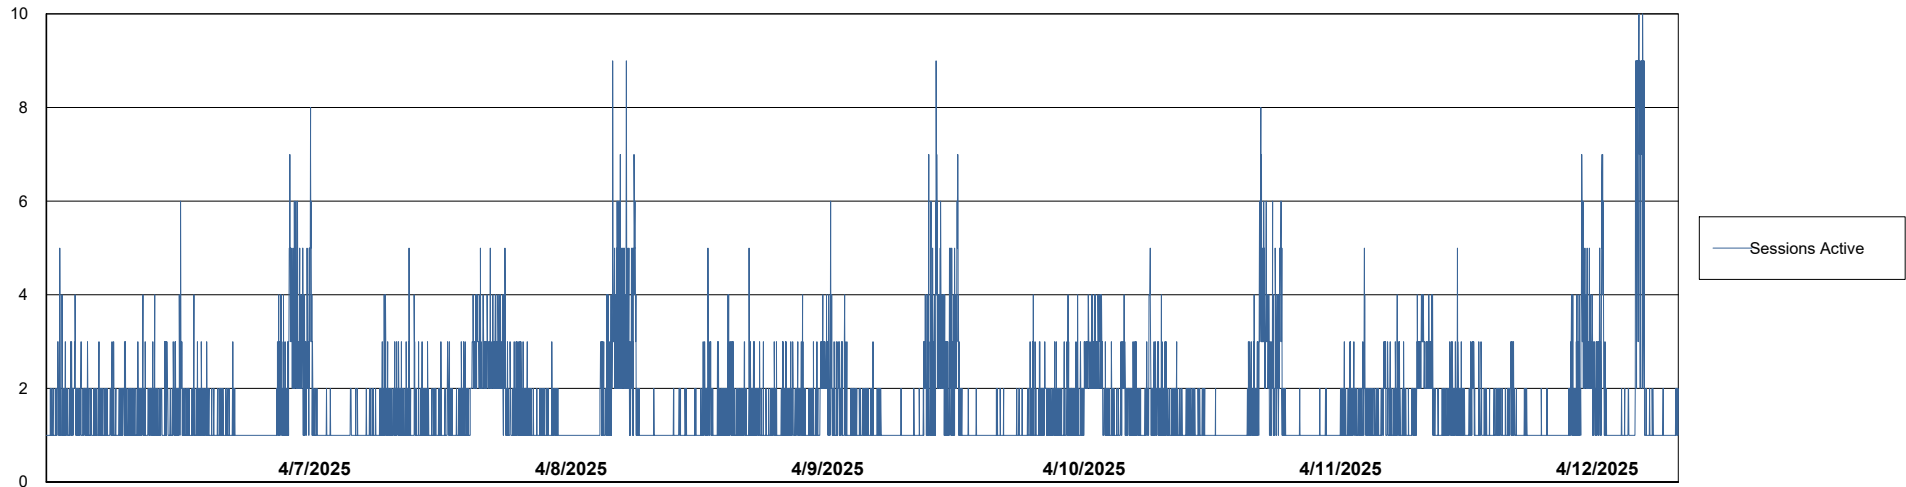

Weekly SLA Customer Report

Customer CUS_Production (24/7)
Database ID 131

Harddisk Usage CUS_PRD_ABSWEBPROD

	Free disk space on C: (%)	Total disk space on C: (Gb)	Used disk space on C: (Gb)
4/12/2025	87	199	26
4/11/2025	87	199	26
4/10/2025	87	199	26
4/9/2025	87	199	26
4/8/2025	87	199	26
4/7/2025	87	199	26
4/6/2025	87	199	26

Weekly SLA Customer Report

Customer CUS_Production (24/7)
Database ID 131

Database Performance CUS_PRD_ABSDB1_ABS1

Weekly SLA Customer Report

Customer CUS_Production (24/7)
Database ID 131

Database Performance CUS_PRD_ABSDB2_HSBABS1