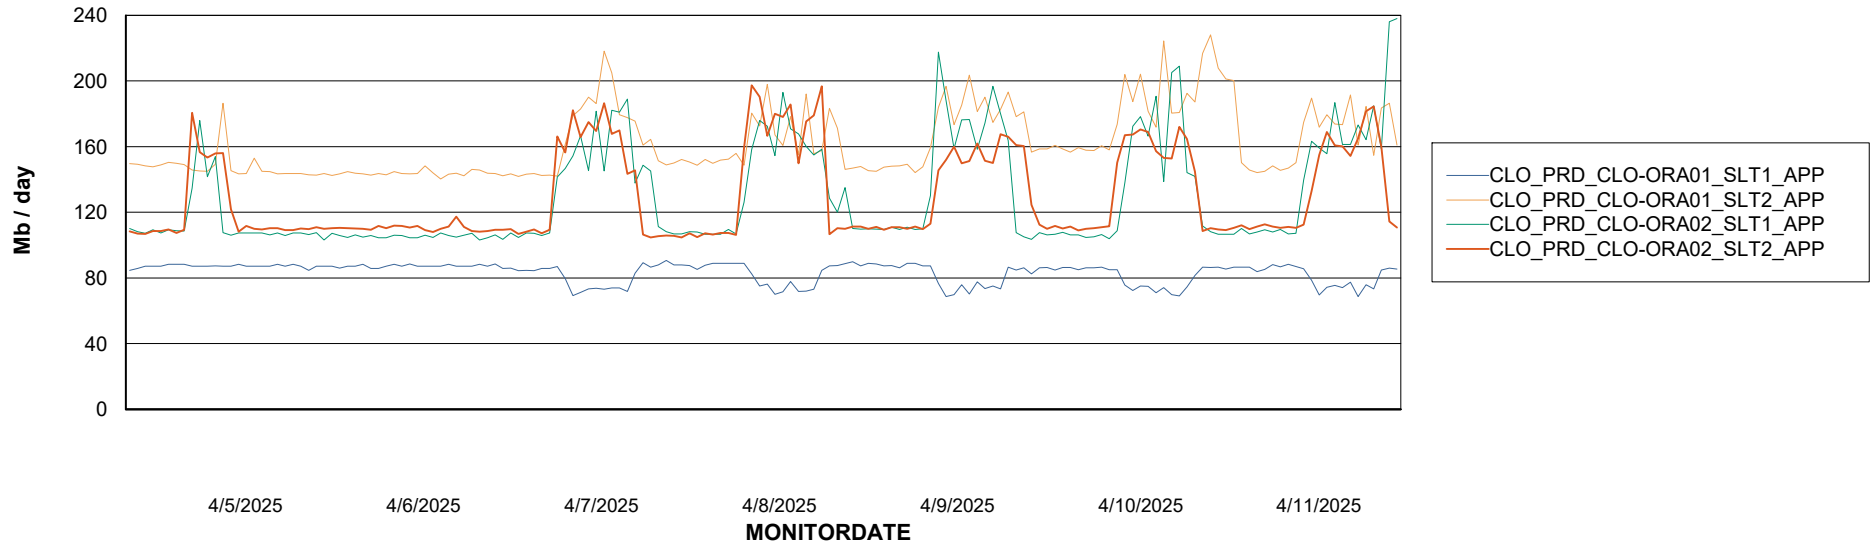

ABSSolute Application Server Services

Avg memory used per ABS Server Service