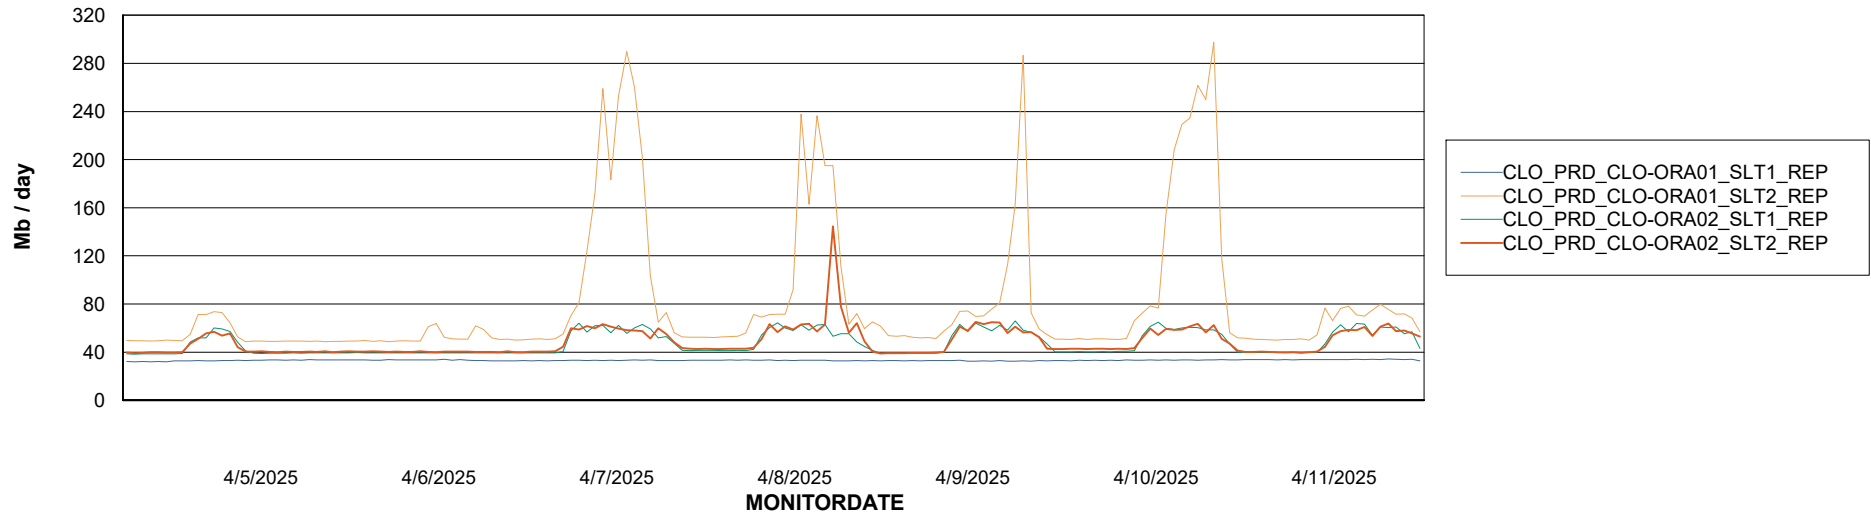

ABSSolute Application ReportServer Services

Avg memory used per ReportServer Service