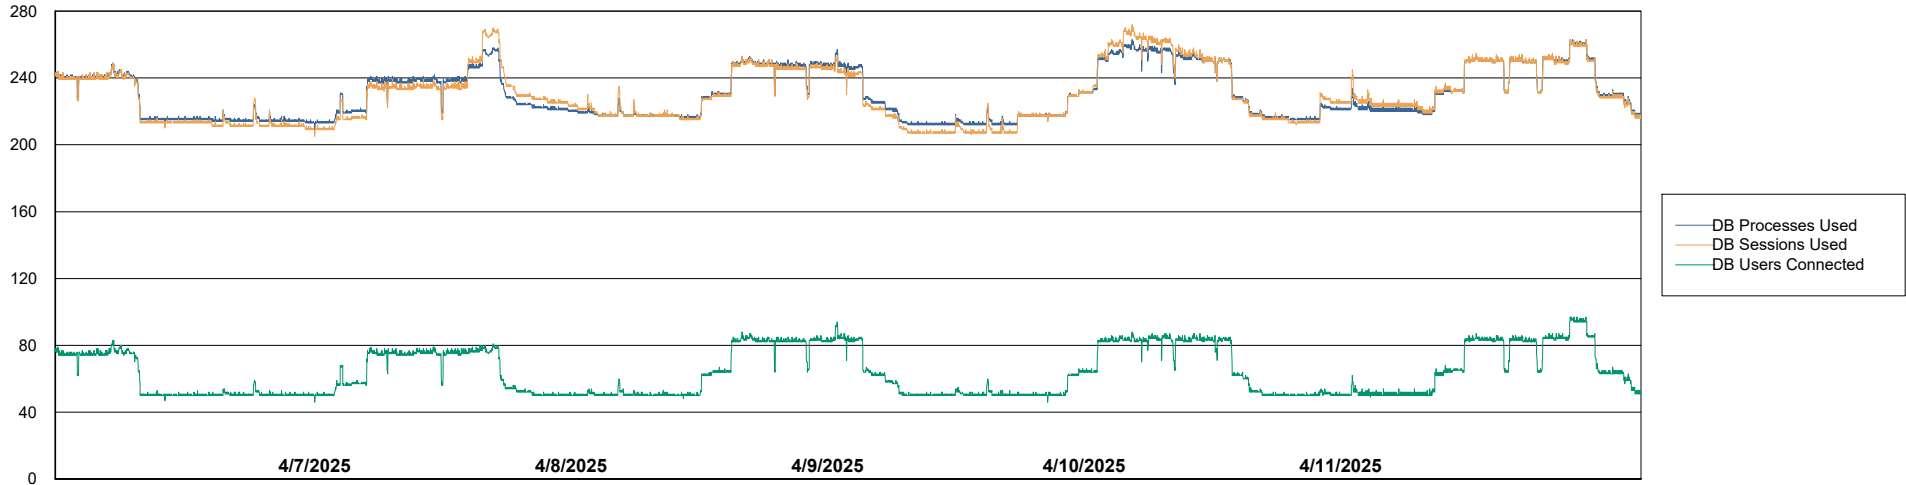

Database Performance CLO_PRD_CLO-ORA01_ABS1