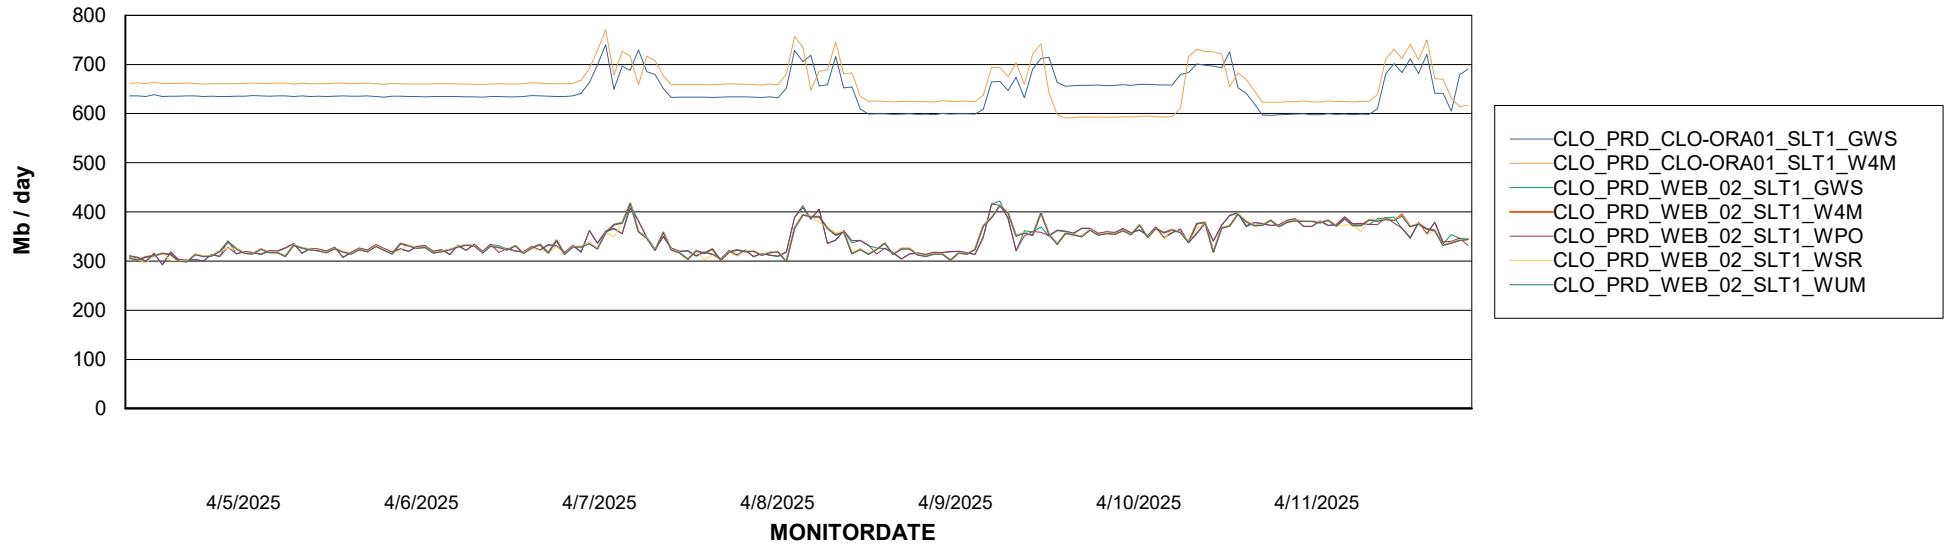

ABSolute Web Component Services

Avg memory used per ABS Web component