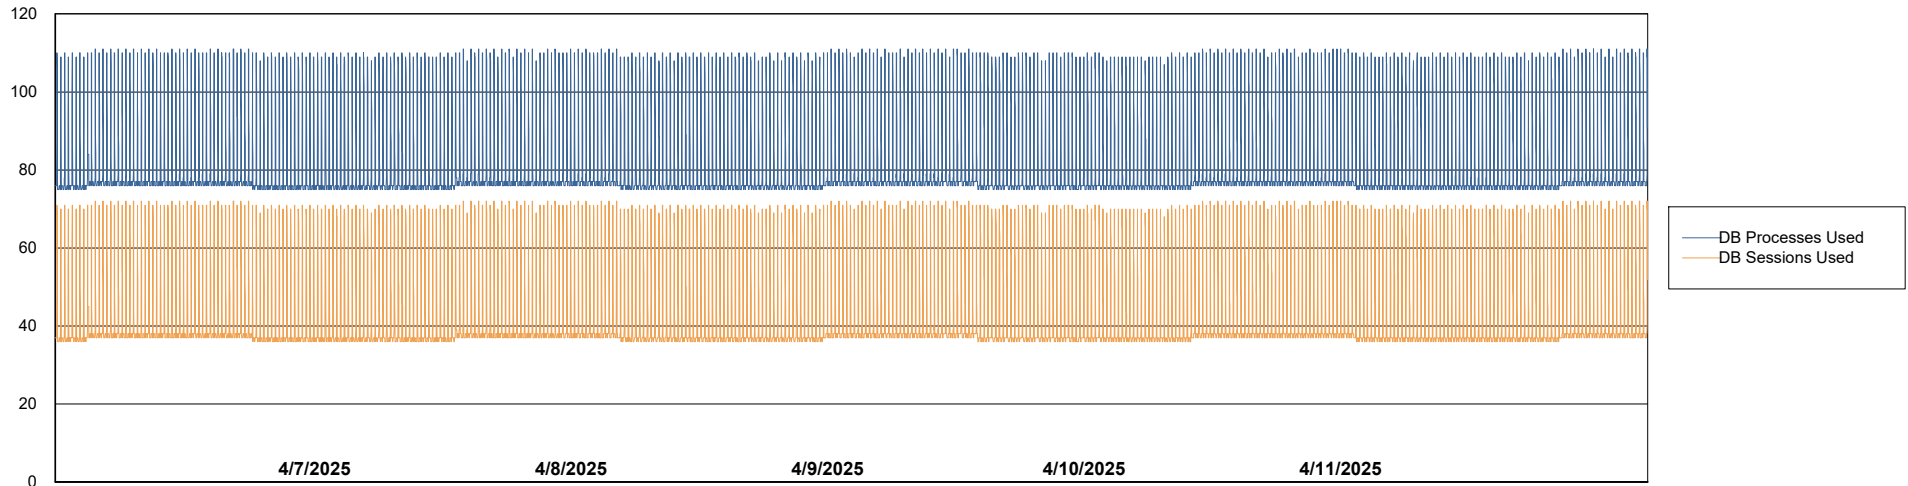

Database Performance CLO_PRD_CLO-ORA02_HSBABS1