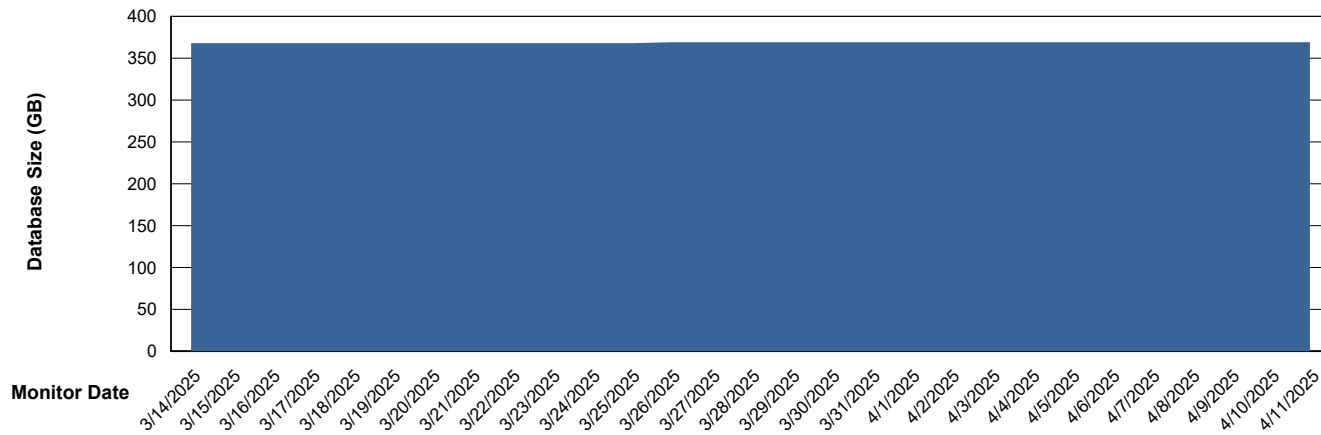

DATABASE SIZE CLO_PRD_CLO-ORA01_ABS1

Database growth over last month