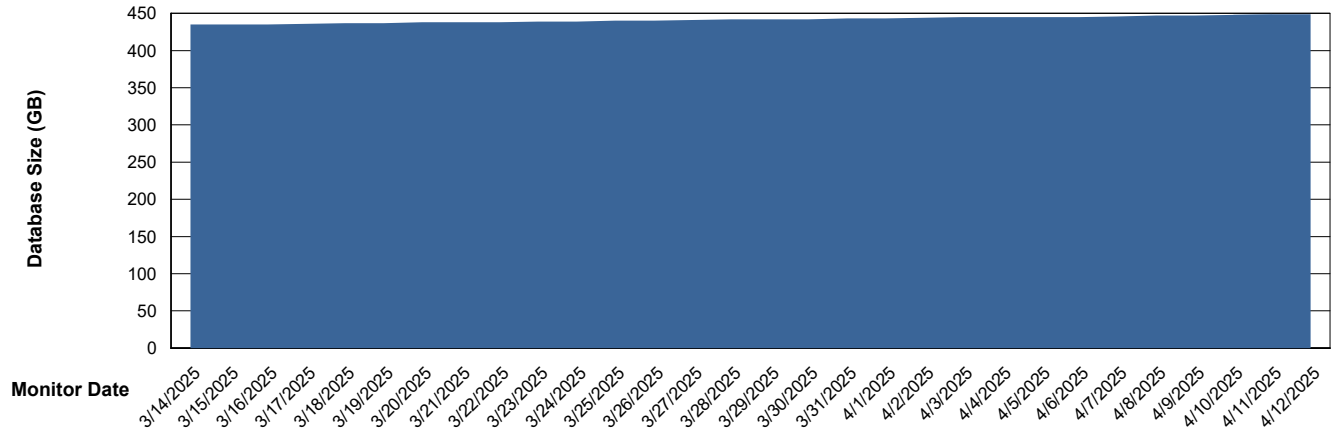

DATABASE SIZE CLB-BI-AMS_ABS1_DB

Database growth over last month

Weekly SLA Customer Report

Customer CLB OCI AMS Production
Database ID 196

DATABASE SIZE CLB-DBS1-AMS_PROD_ABS1

Database growth over last month