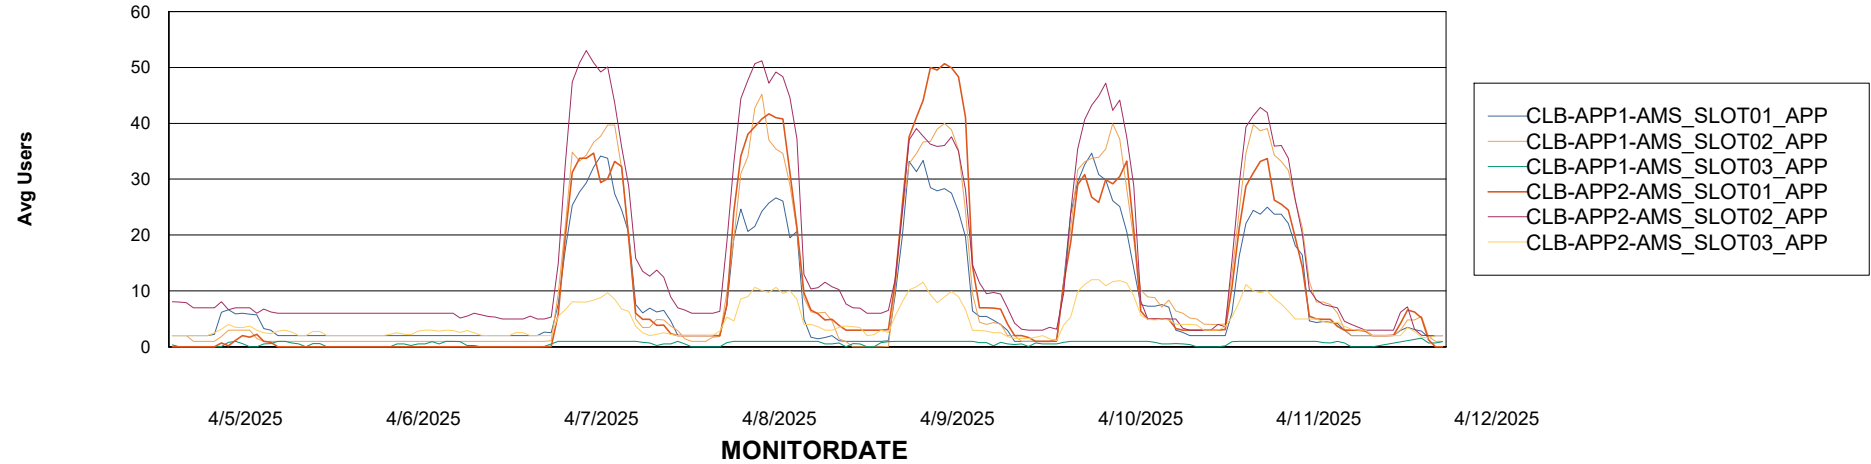

Avg users per day per ABS server