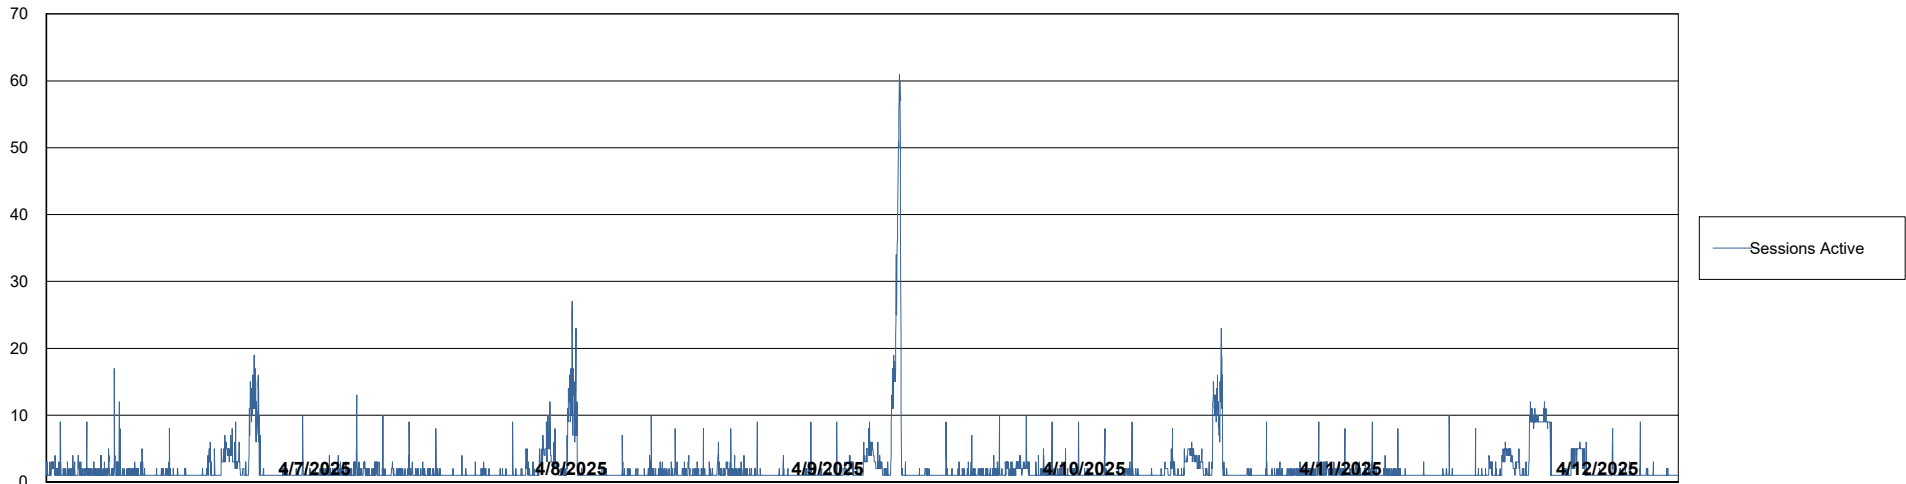

Database Performance CLB-DBS1-AMS_PROD_ABS1