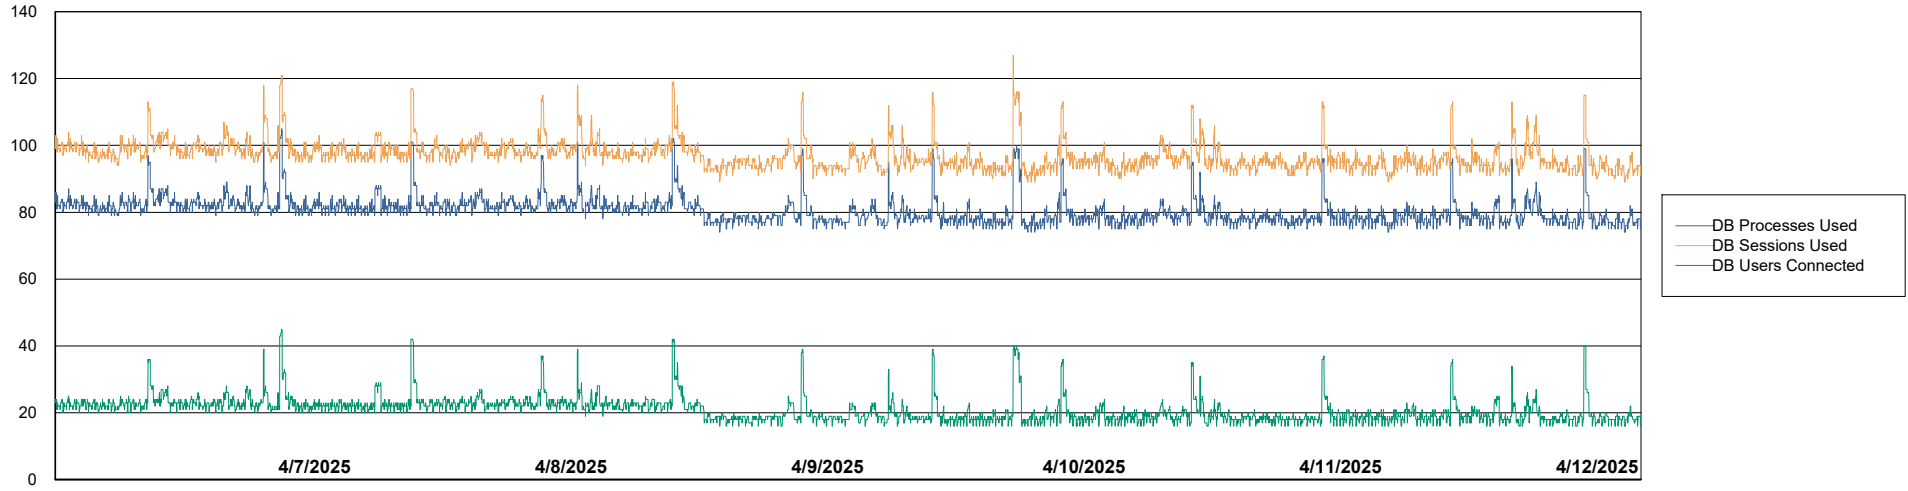

Database Performance: CLB-BI2-AMS_ABS1_DB_FL