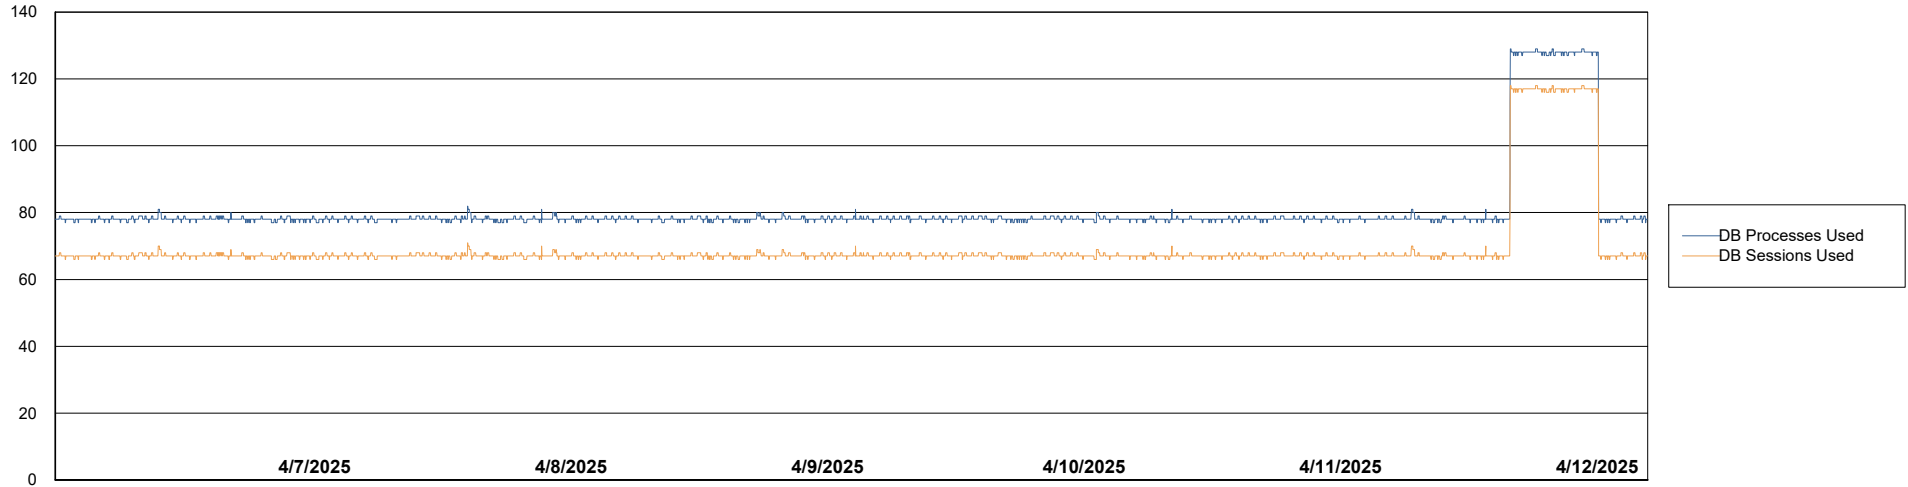

Database Performance   CLB-DBS2-AMS_PROD_HSBABS1

DB Processes Max   0
DB Processes Max   1,000
DB Processes Max   4