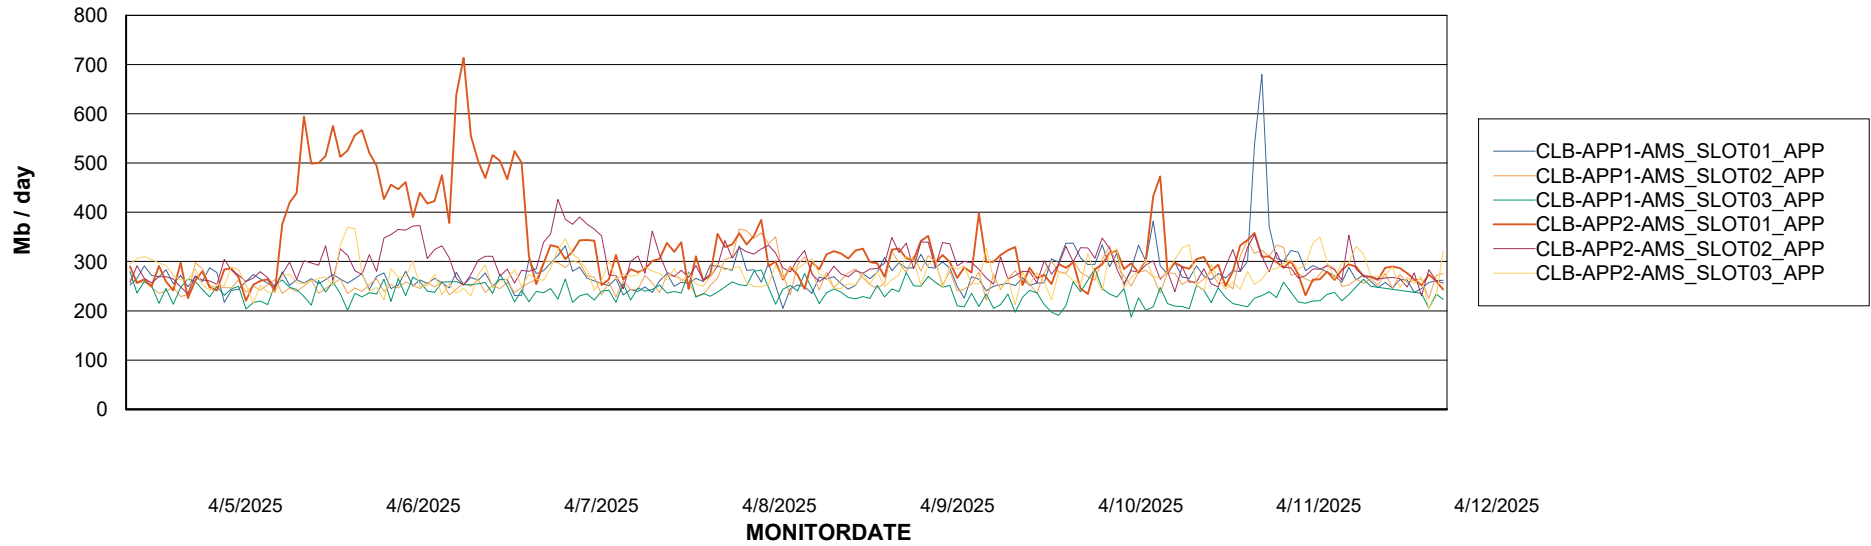

ABSSolute Application Server Services

Avg memory used per ABS Server Service