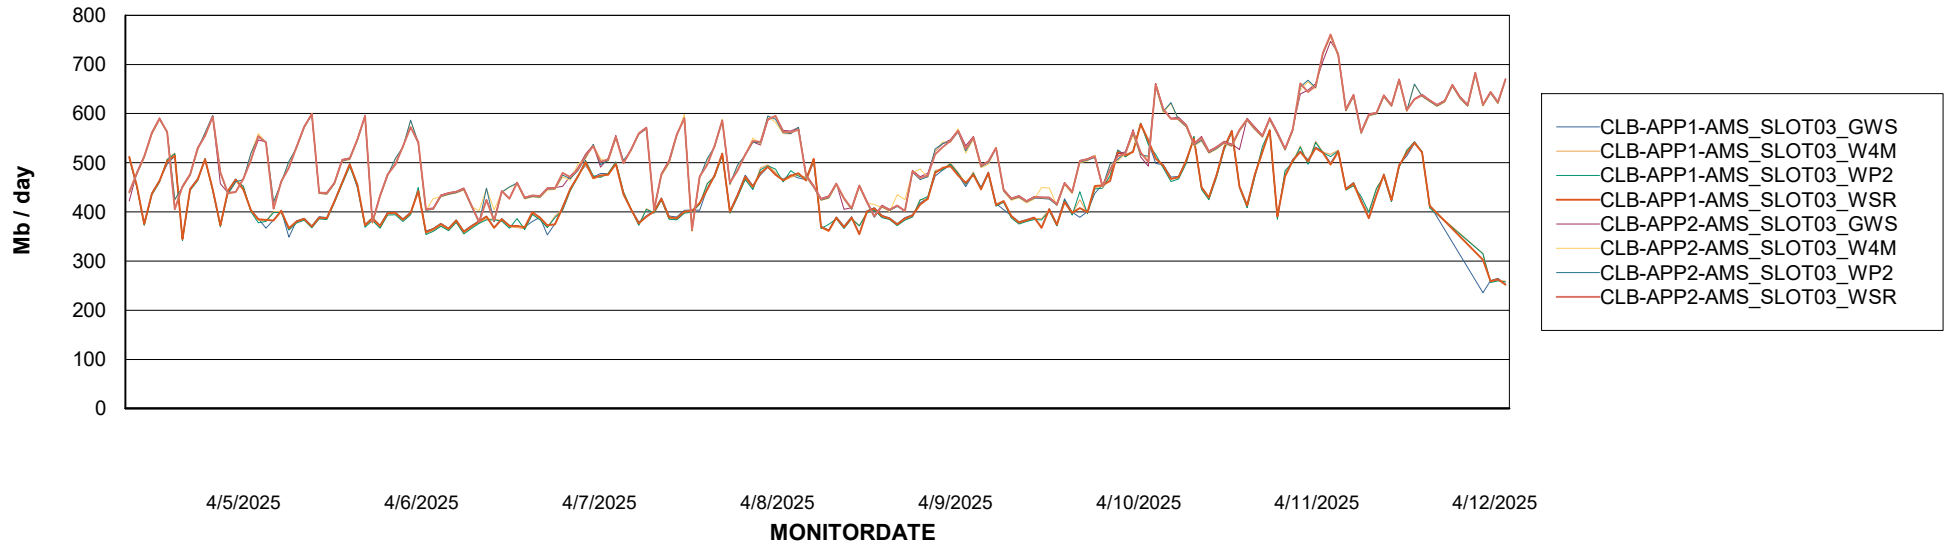

Avg memory used per ReportServer Service

Weekly SLA Customer Report

Customer: CLB OCI AMS Production
Database ID: 196

ABSSolute Web Component Services

Avg memory used per ABS Web component

Weekly SLA Customer Report