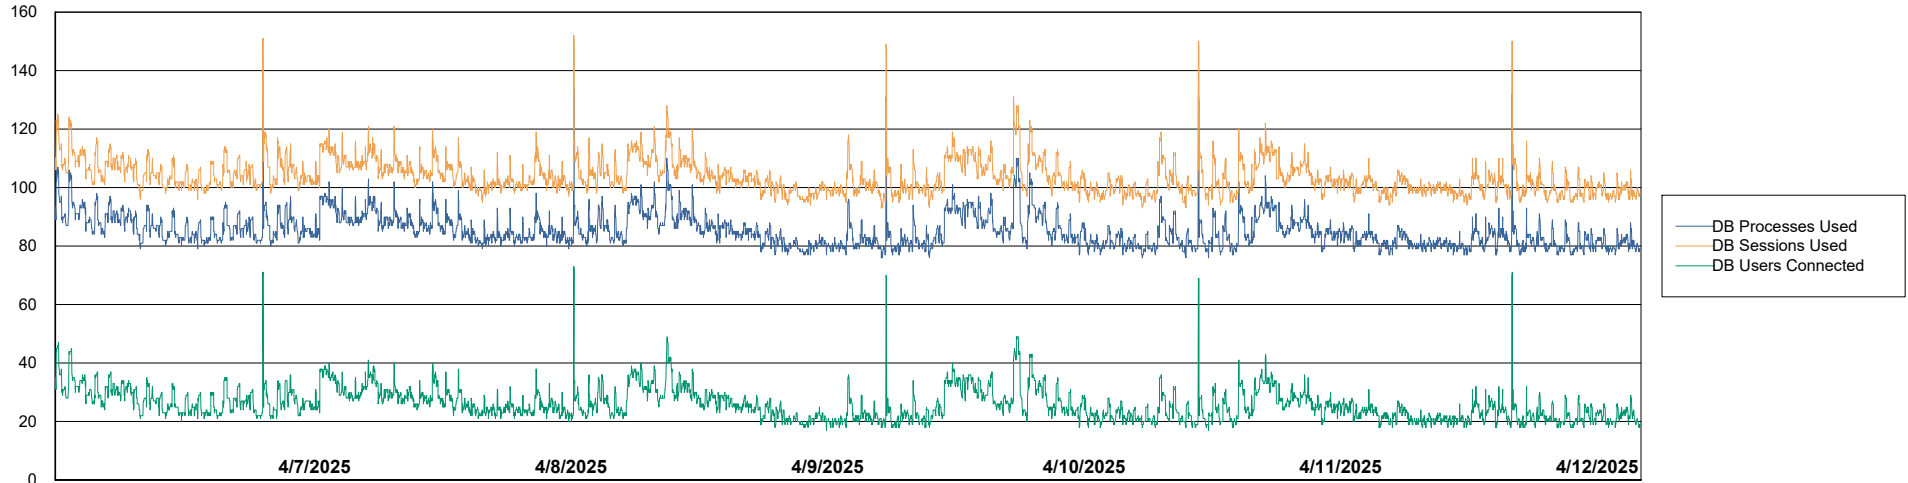

Weekly SLA Customer Report

Customer: CLB OCI AMS Production
Database ID: 196

Database Performance: CLB-BI2-AMS_ABS1_DB_FL

Weekly SLA Customer Report

Customer: CLB OCI AMS Production
Database ID: 196

Database Performance: CLB-BI-AMS_ABS1_DB