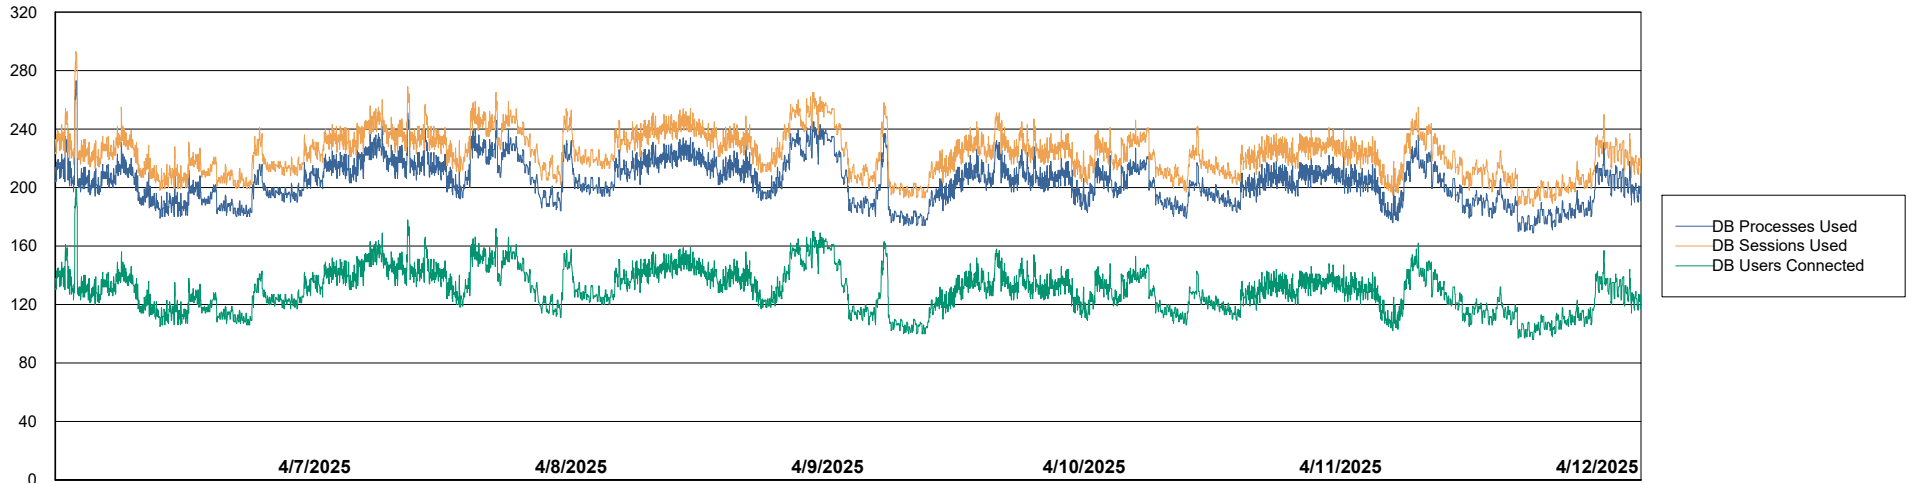

Database Performance CLB-DBS1-AMS_PROD_ABS1