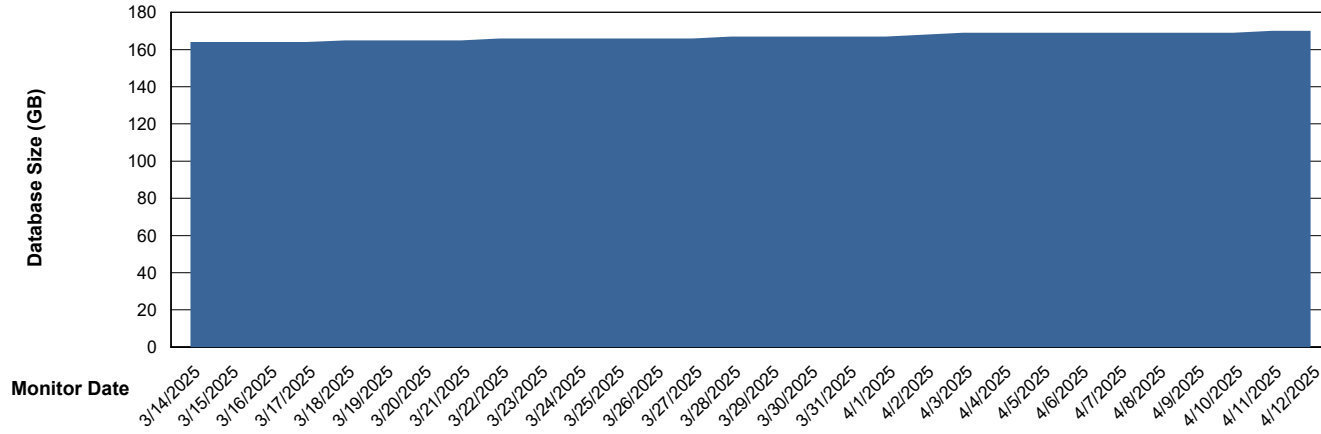

DB Processes Max 0
DB Processes Max 1,000
DB Processes Max 4

Weekly SLA Customer Report

Customer CLB OCI AMS Production
Database ID 196

DATABASE SIZE CLB-BI2-AMS_ABS1_DB_FL

Database growth over last month

DATABASE SIZE CLB-BI-AMS_ABS1_DB

Database growth over last month

Weekly SLA Customer Report

Customer CLB OCI AMS Production
Database ID 196

DATABASE SIZE CLB-DBS1-AMS_PROD_ABS1

Database growth over last month