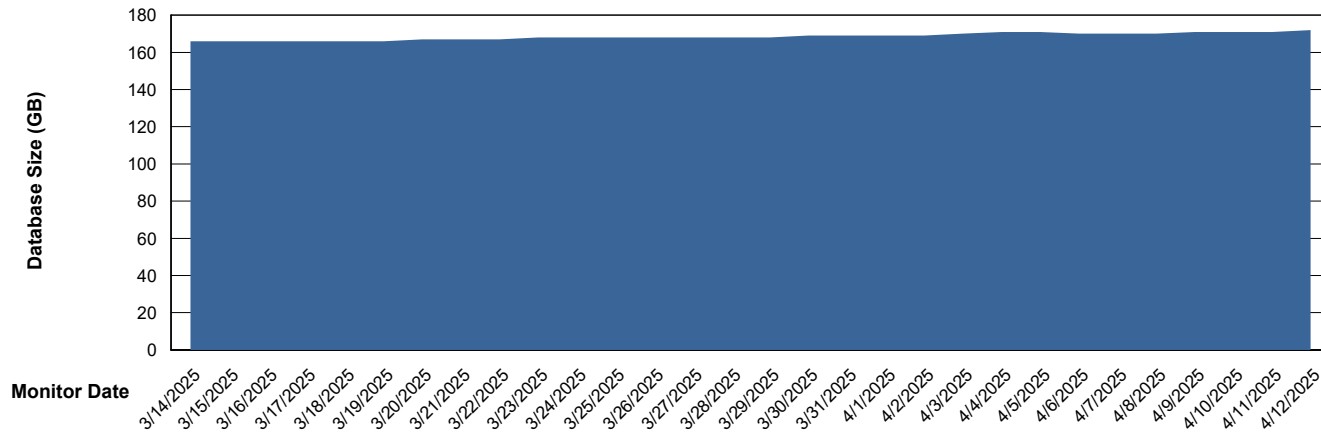

DB Processes Max 0
DB Processes Max 1,000
DB Processes Max 4

Weekly SLA Customer Report

Customer CLB OCI AMS Production
Database ID 196

DATABASE SIZE CLB-BI2-AMS_ABS1_DB_FL

Database growth over last month

DATABASE SIZE CLB-BI-AMS_ABS1_DB

Database growth over last month

Weekly SLA Customer Report

Customer CLB OCI AMS Production
Database ID 196

DATABASE SIZE CLB-DBS1-AMS_PROD_ABS1

Database growth over last month