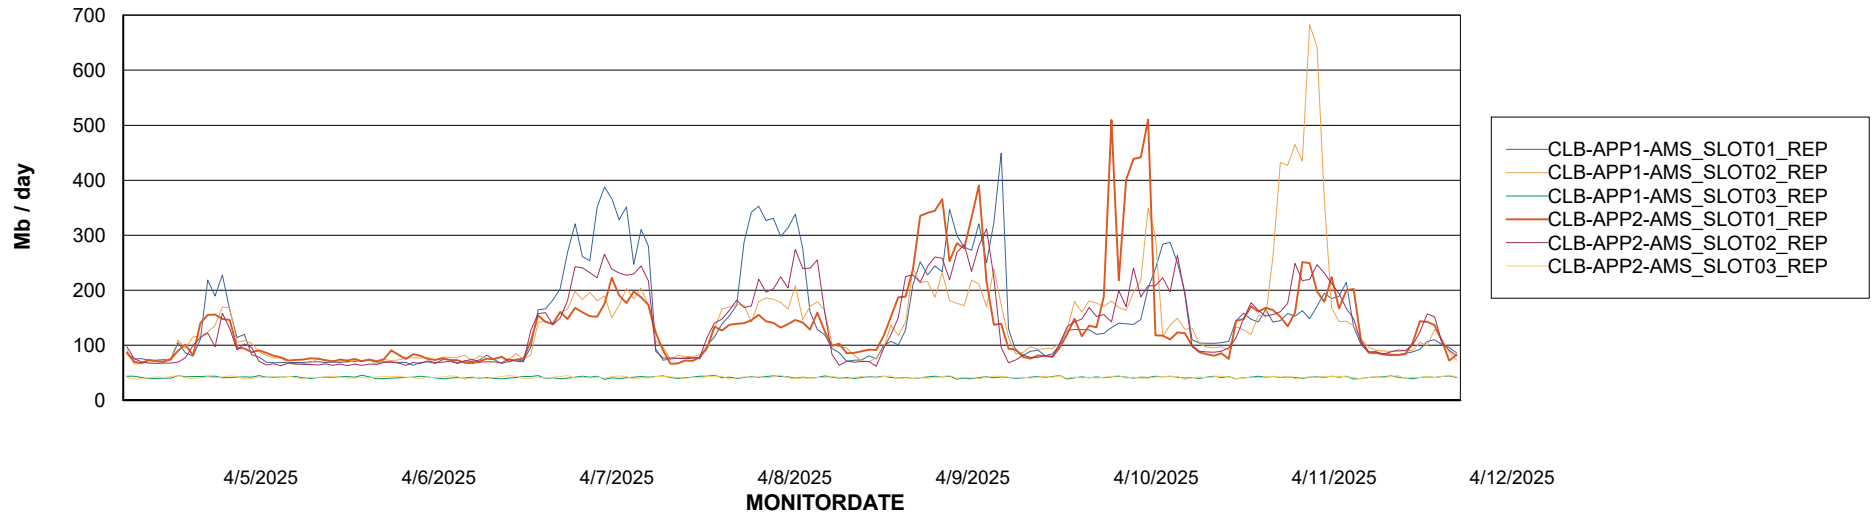

ABSSolute Application ReportServer Services

Avg memory used per ReportServer Service