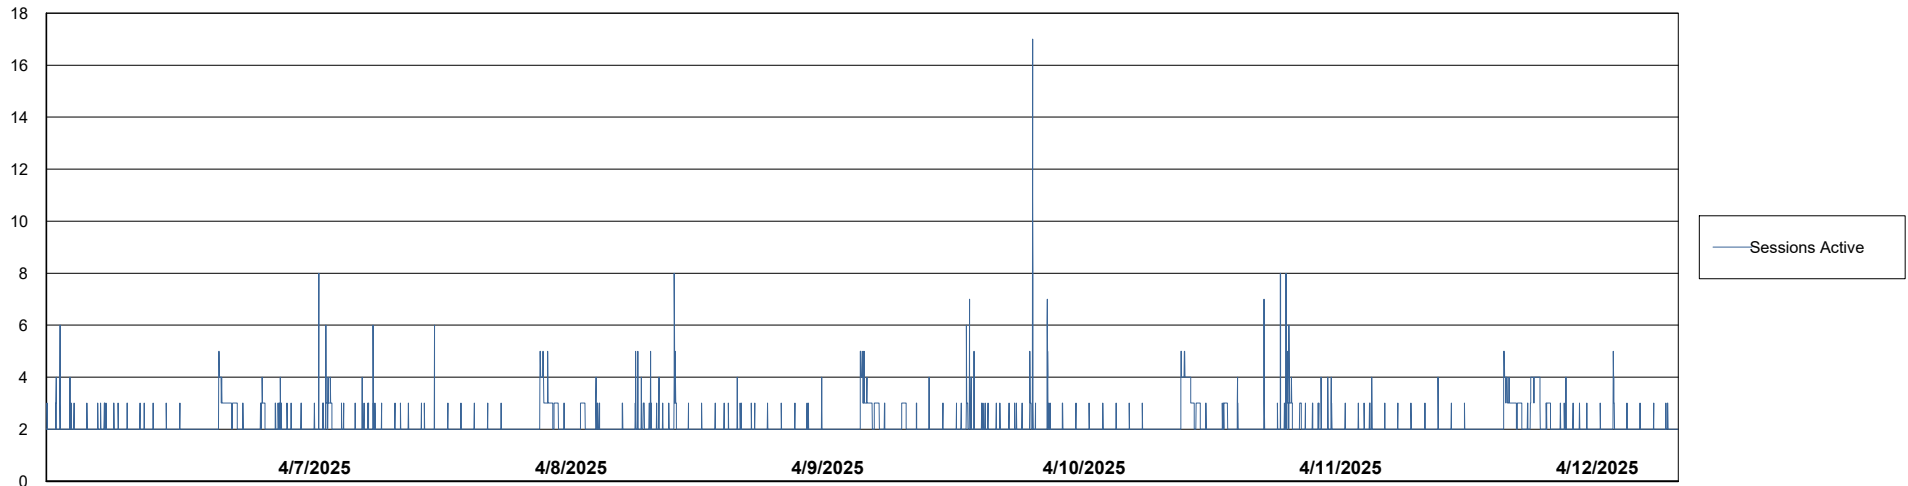

Weekly SLA Customer Report

Customer: CLB OCI AMS Production
Database ID: 196

Database Performance: CLB-BI2-AMS_ABS1_DB_FL

Weekly SLA Customer Report

Customer: CLB OCI AMS Production
Database ID: 196

Database Performance: CLB-BI-AMS_ABS1_DB