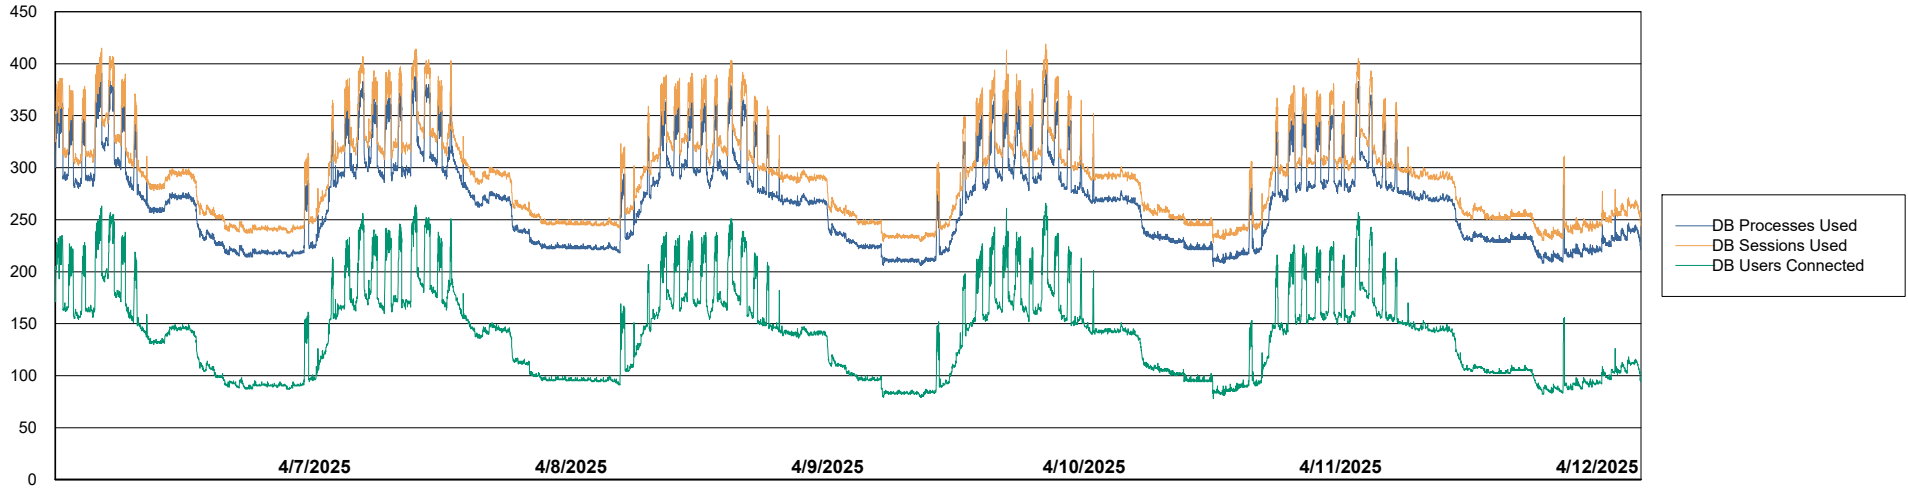

Weekly SLA Customer Report

Customer BNL_Production
Database ID 83

Database Performance BNLDB_Production

Weekly SLA Customer Report

Customer BNL_Production
Database ID 83

Database Performance BNLDB_Standby

DB Processes Max 1,000
DB Processes Max 4
DB Processes Max 0