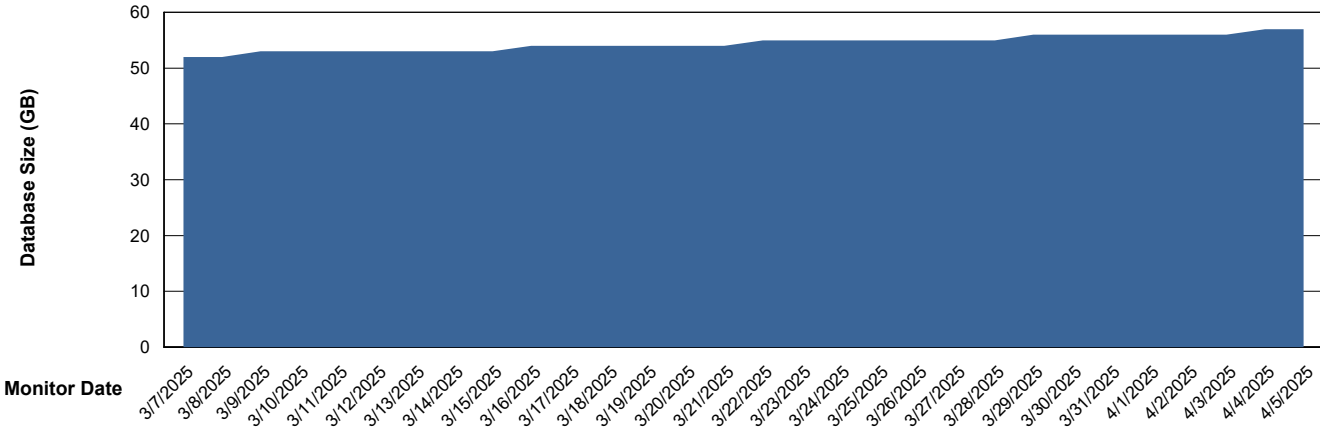

Weekly SLA Customer Report

Customer XMX Production (24/7)
Database ID 146

Database Performance XMX_PROD_ABSDB01_PRDB_ABS1

Weekly SLA Customer Report

Customer XMX Production (24/7)
Database ID 146

Database Performance XMX_PROD_ABSDB02_SBDB_HSBABS1

DB Processes Max 0
DB Processes Max 4
DB Processes Max 1,000

Weekly SLA Customer Report

Customer XMX Production (24/7)
 Database ID 146

DATABASE SIZE XMX_PROD_ABSDB01_PRDB_ABS1

Database growth over last month