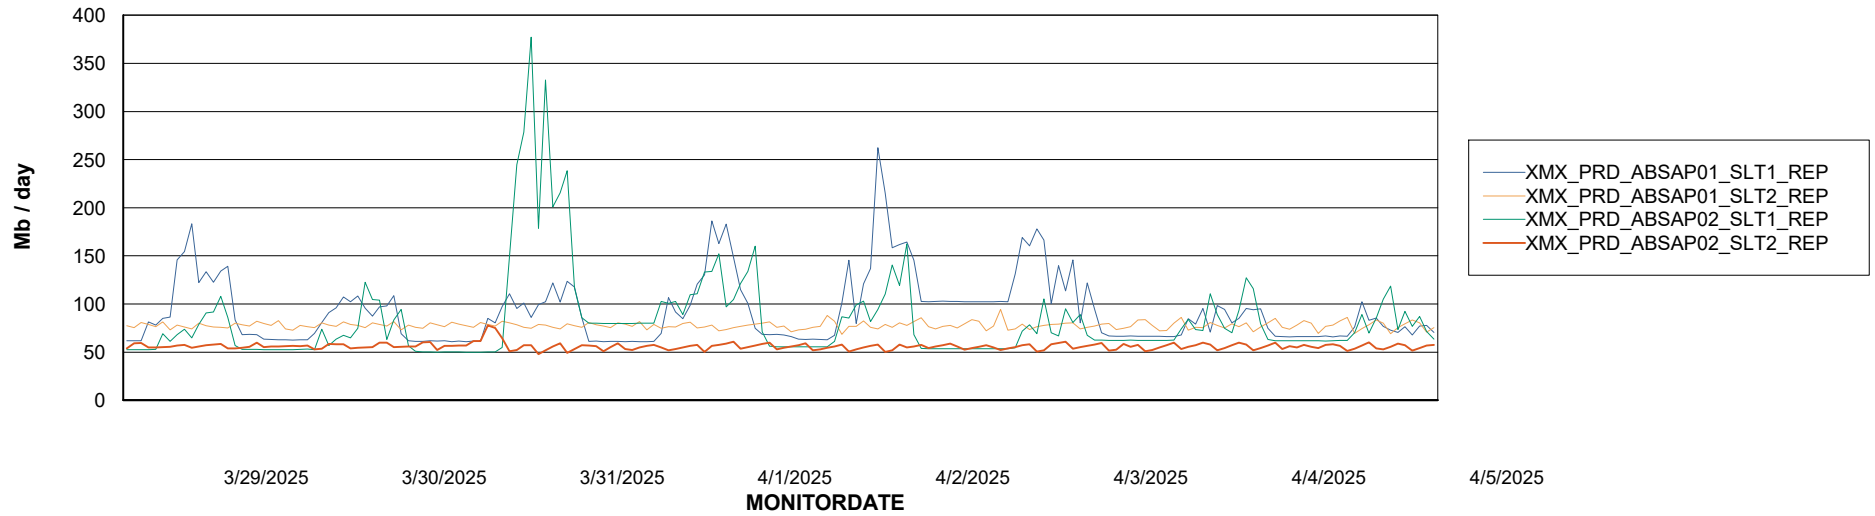

ABSSolute Application ReportServer Services

Avg memory used per ReportServer Service