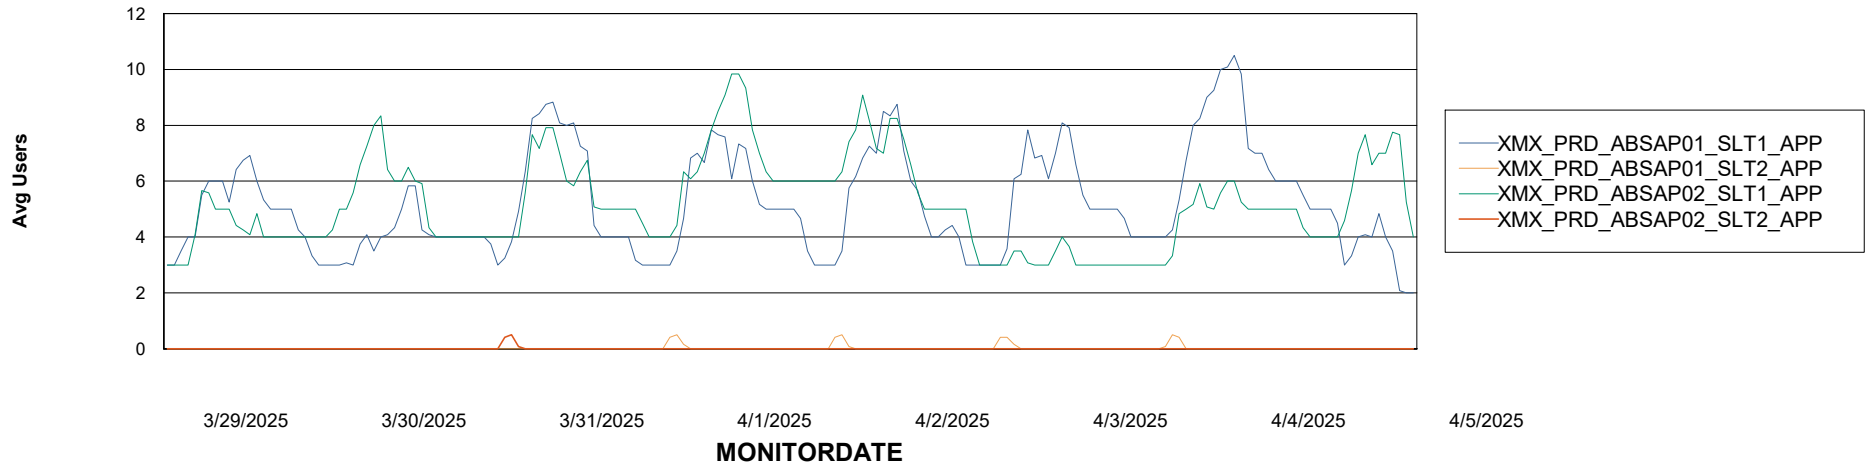

Weekly SLA Customer Report

Customer XMX Production (24/7)
Database ID 146

Standby Database Health XMX Production (24/7)

Recovery lag for last 7 days

Weekly SLA Customer Report

Customer XMX Production (24/7)
Database ID 146

ABSSolute Application Server Services

Avg memory used per ABS Server Service

Avg users per day per ABS server

Weekly SLA Customer Report

Customer XMX Production (24/7)
Database ID 146

ABSSolute Application ReportServer Services