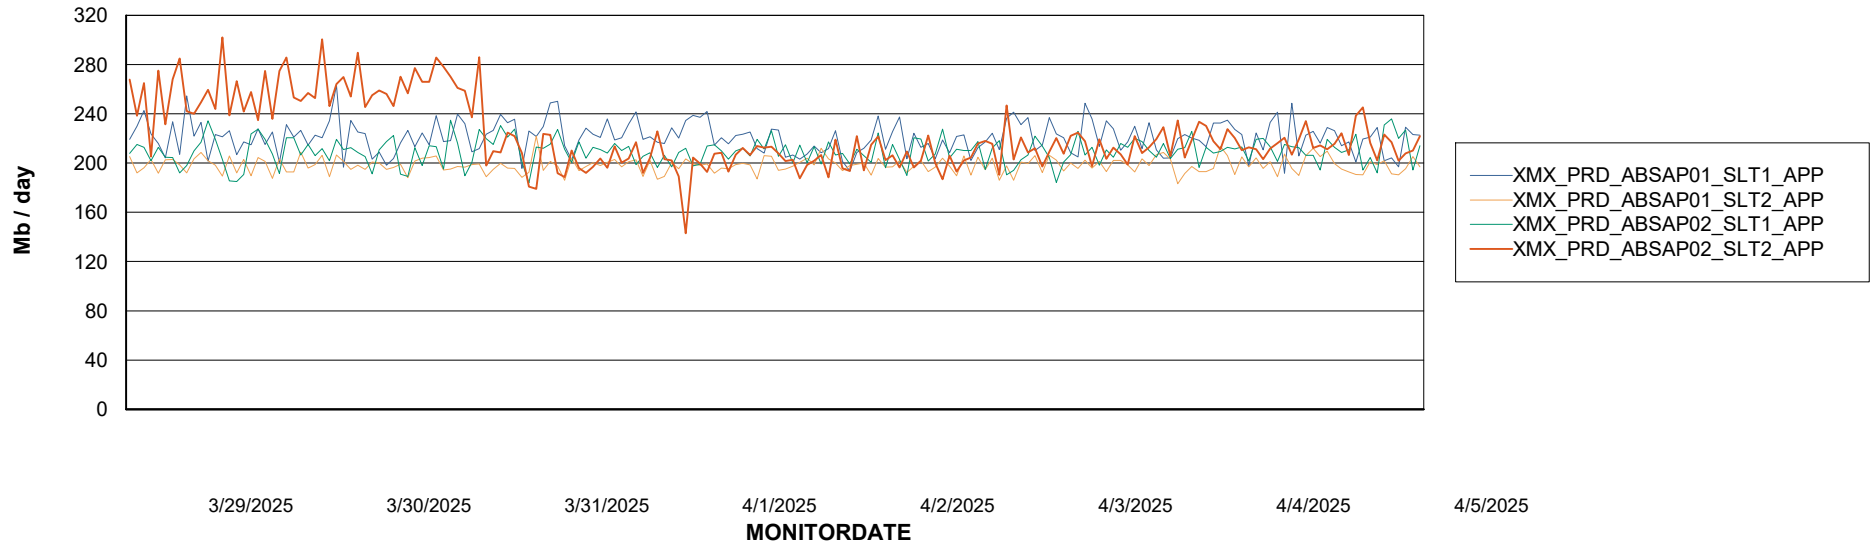

ABSSolute Application Server Services

Avg memory used per ABS Server Service