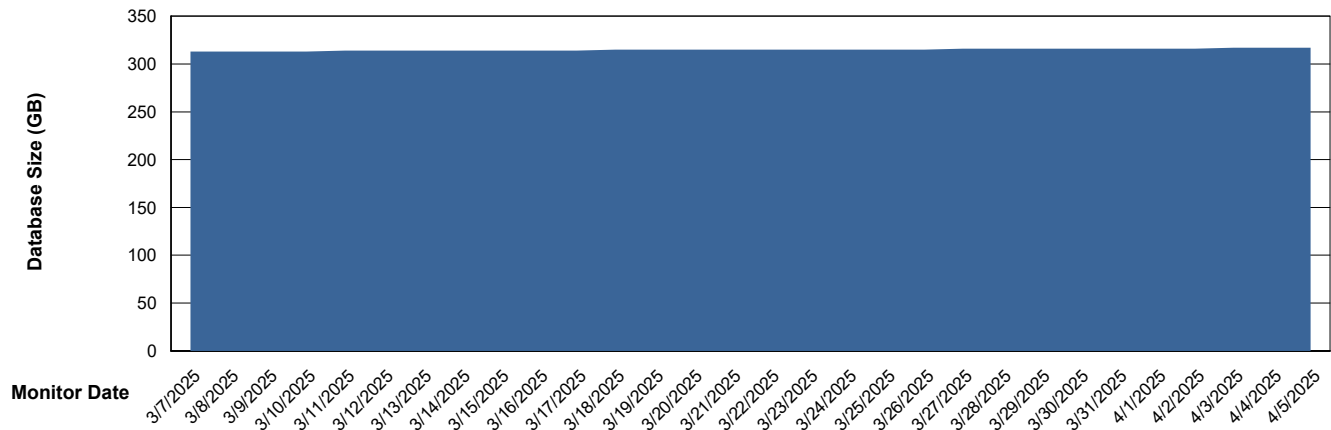

DB Processes Max 1,000

Weekly SLA Customer Report

Customer VOS_Production
Database ID 143

DATABASE SIZE VOS_PRD_ABSBI-2018_ABS1

Database growth over last month

DATABASE SIZE VOS_PRD_ABSBI-2025_ABS1

Database growth over last month