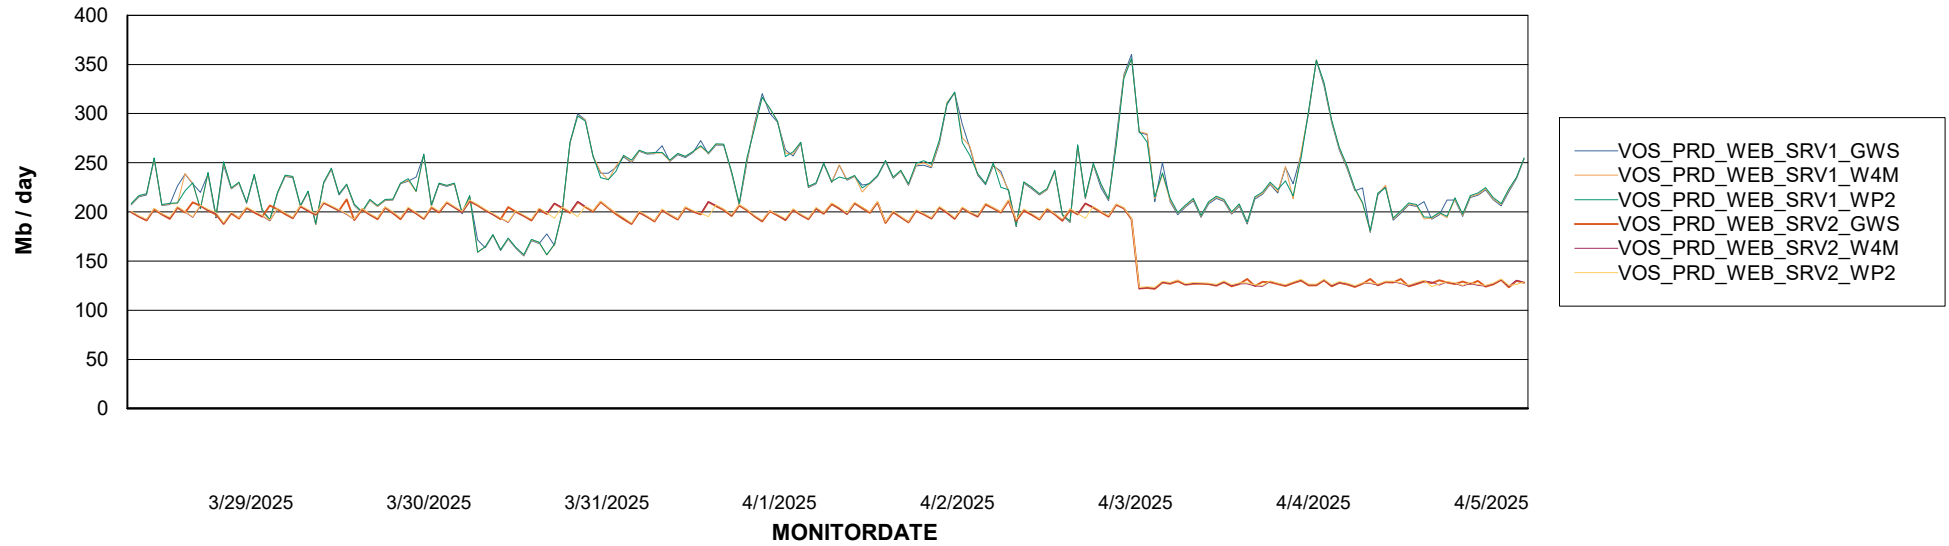

ABSSolute Web Component Services

Avg memory used per ABS Web component