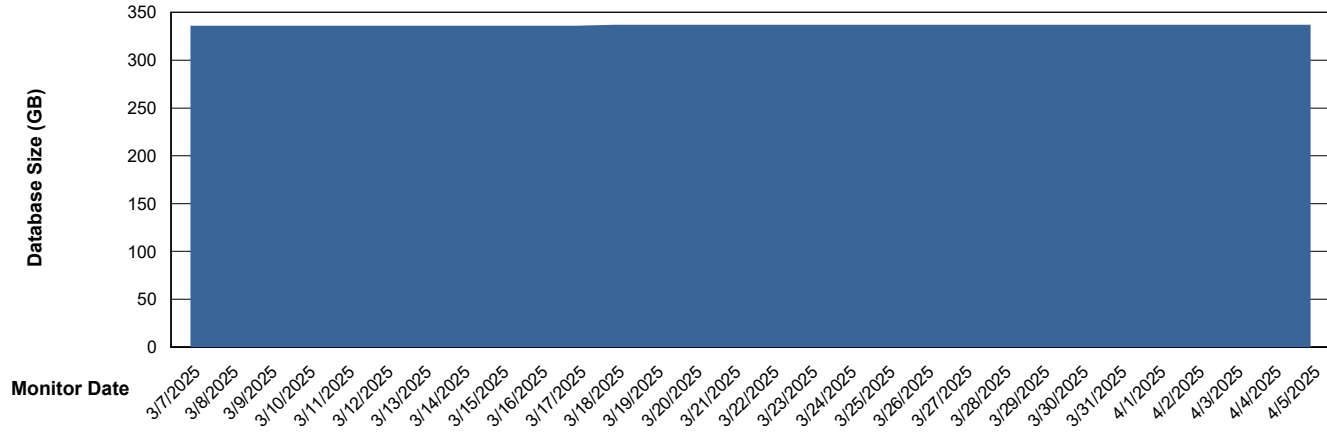

Database growth over last month