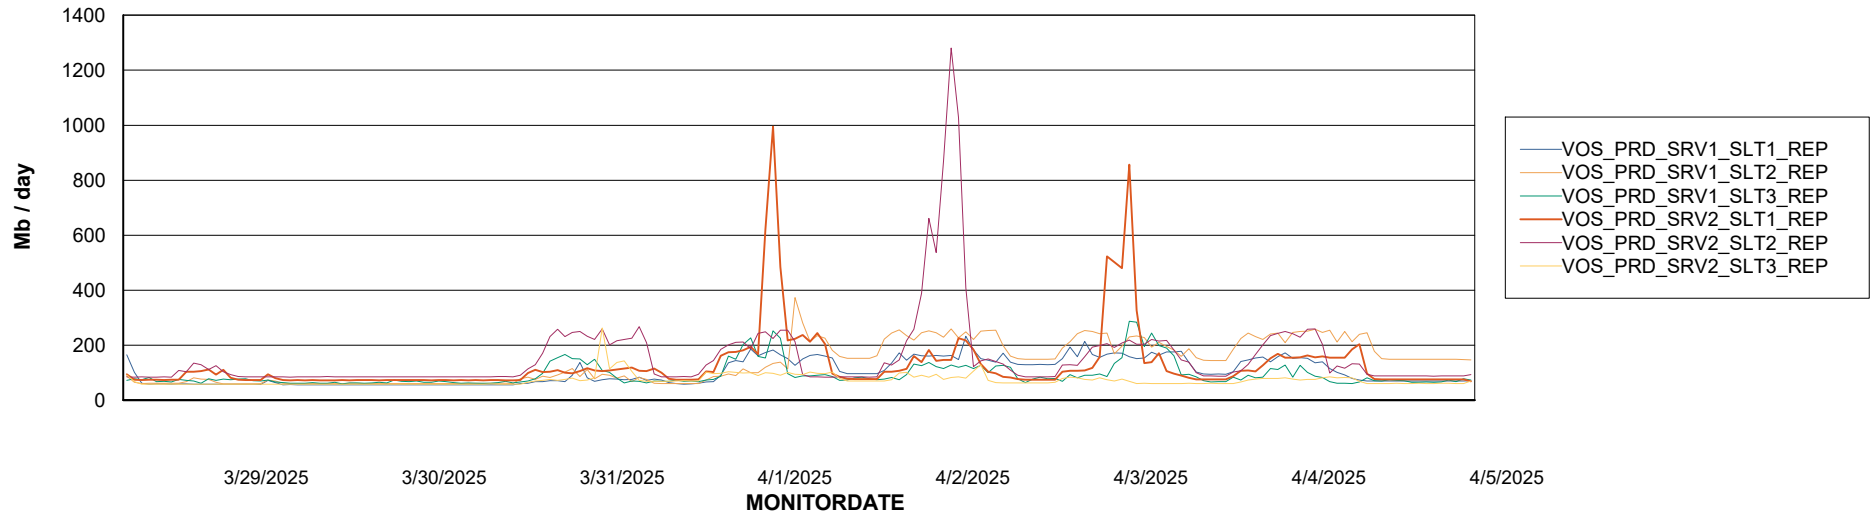

Avg memory used per ABS Server Service

Avg users per day per ABS server

Weekly SLA Customer Report

Customer VOS_Production
Database ID 143

ABSSolute Application ReportServer Services

Avg memory used per ReportServer Service