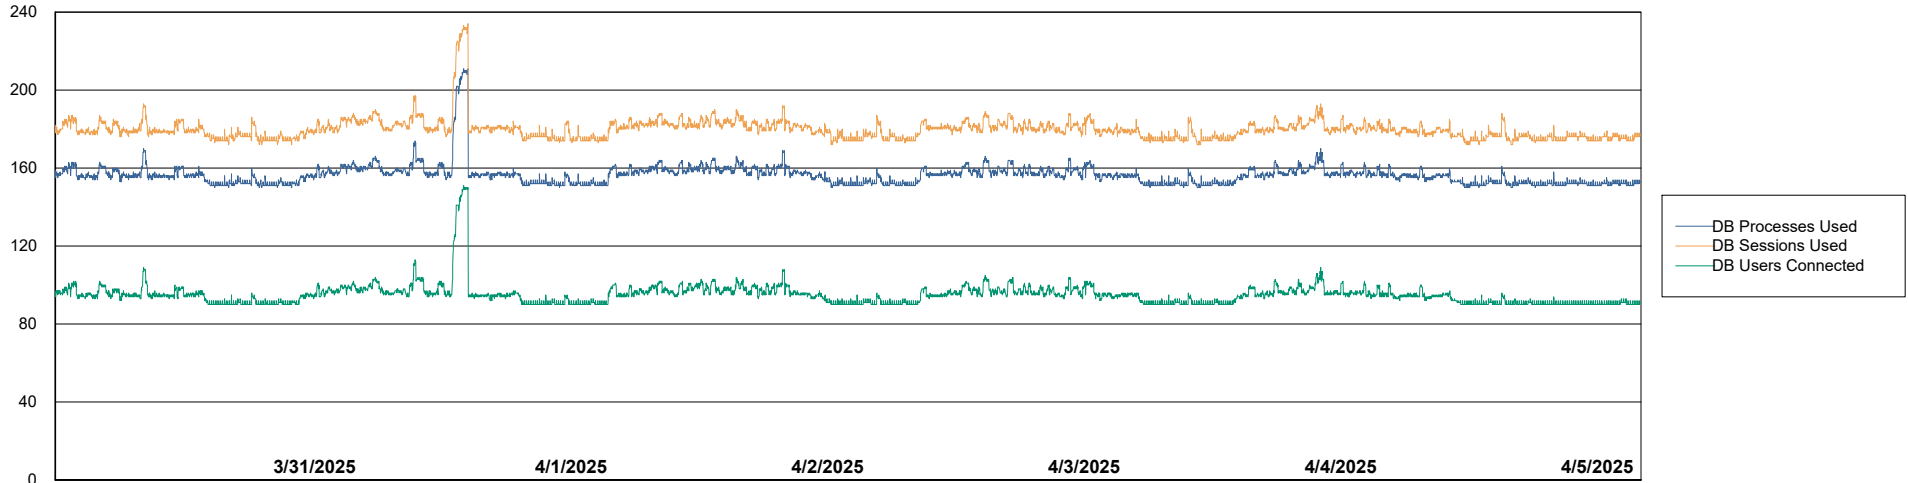

Database Performance VOS_PRD_ABSORA1-2022_ABS1