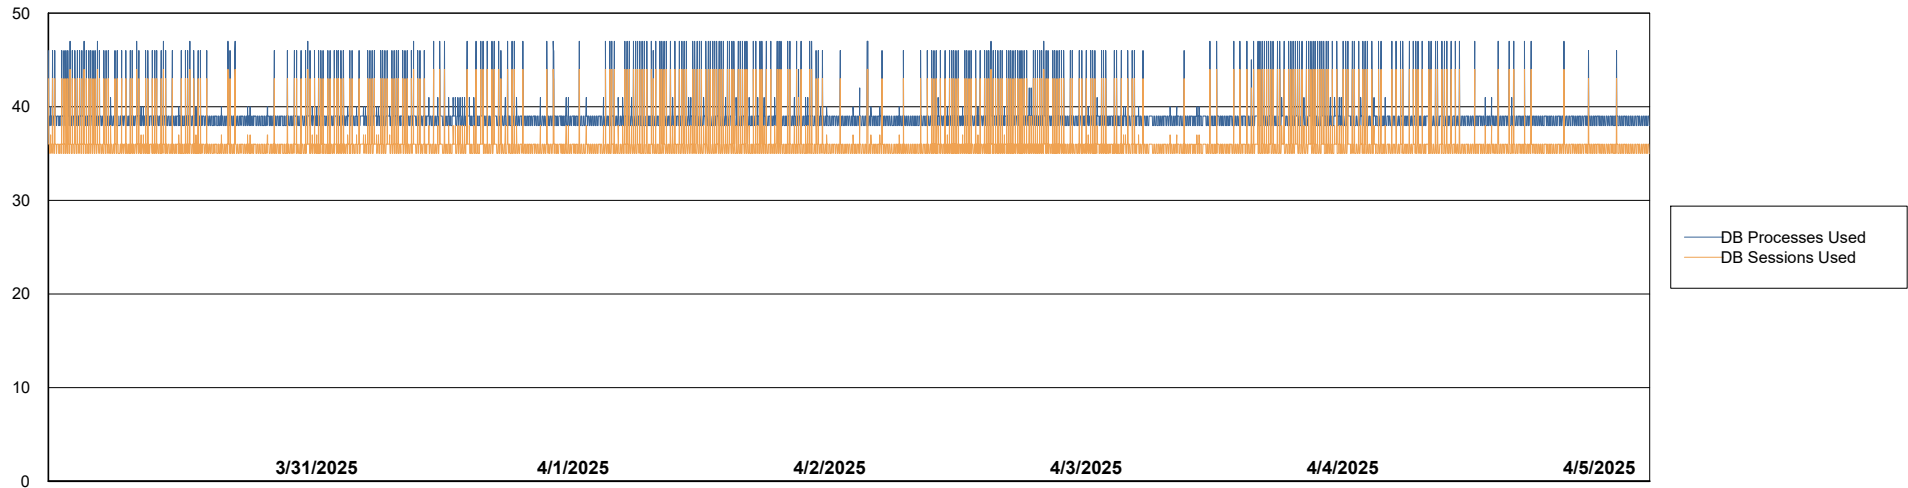

Database Performance VOS_PRD_ABSORA2-2022_HSBABS1

DB Processes Max 1,000