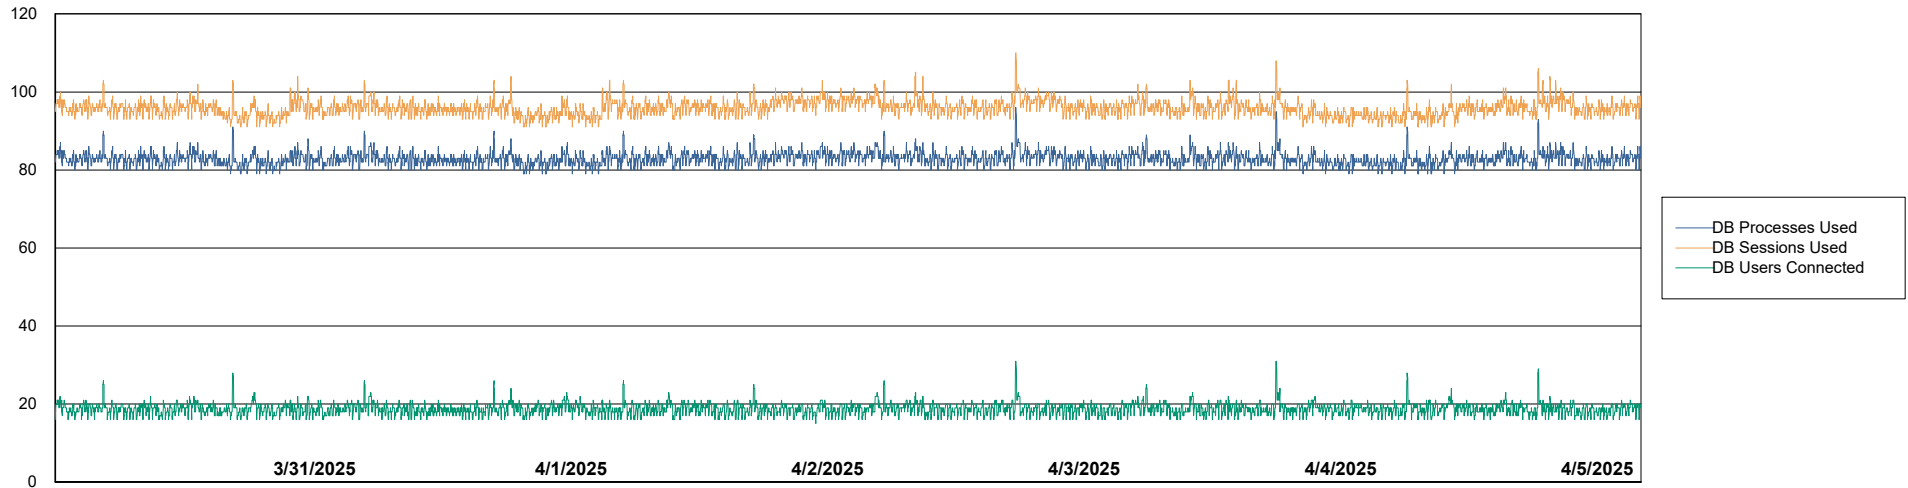

Weekly SLA Customer Report

Customer VOS_Production
Database ID 143

Database Performance VOS_PRD_ABSBI-2018_ABS1

Weekly SLA Customer Report

Customer VOS_Production
Database ID 143

Database Performance VOS_PRD_ABSBI-2025_ABS1