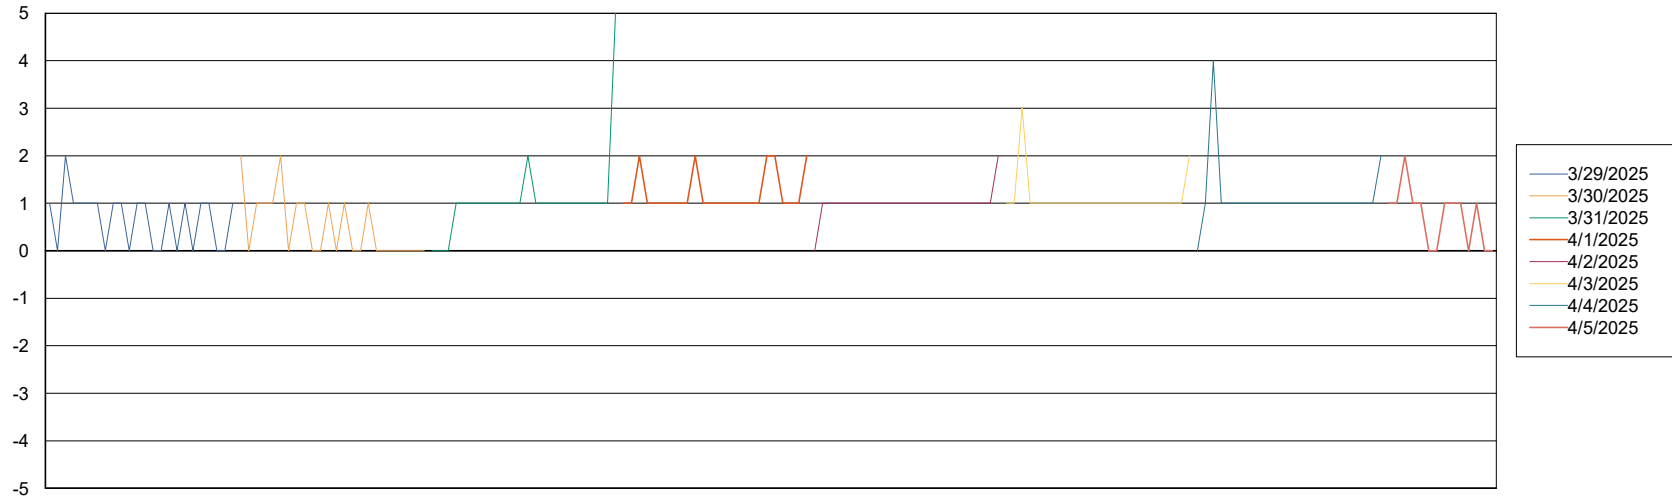

Standby Database Health VOS_Production

Recovery lag for last 7 days