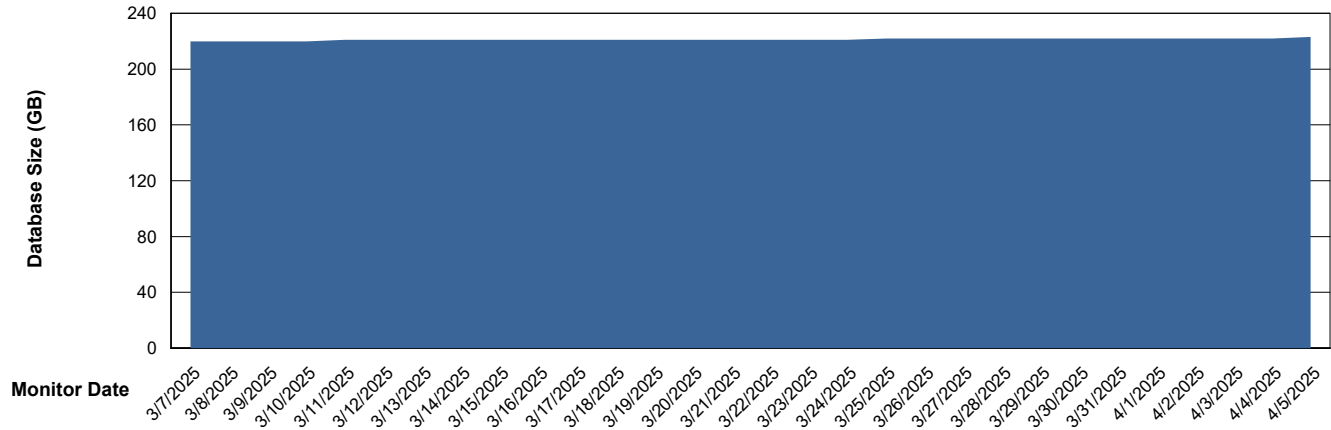

DB Processes Max 1,000

Weekly SLA Customer Report

Customer VOS_Production
Database ID 143

DATABASE SIZE VOS_PRD_ABSBI-2018_ABS1

Database growth over last month

DATABASE SIZE VOS_PRD_ABSBI-2025_ABS1

Database growth over last month