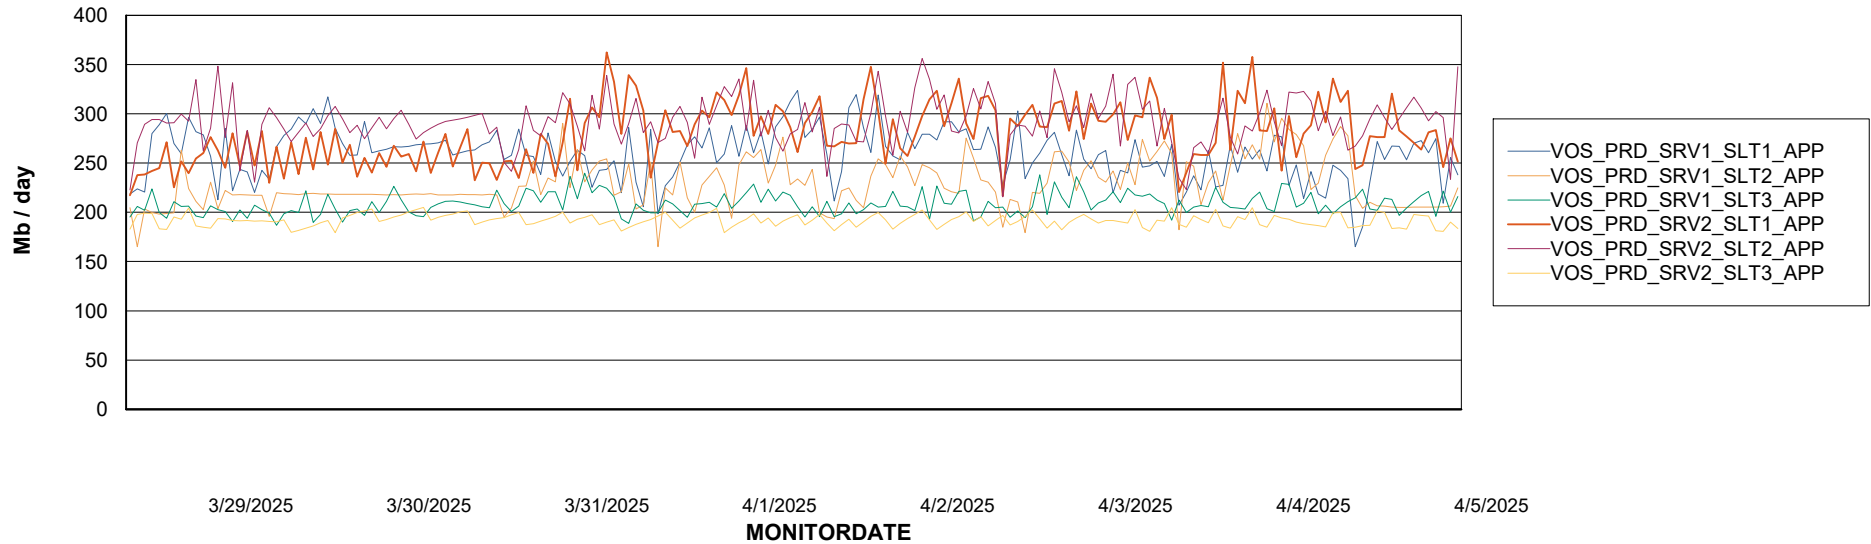

ABSSolute Application Server Services

Avg memory used per ABS Server Service