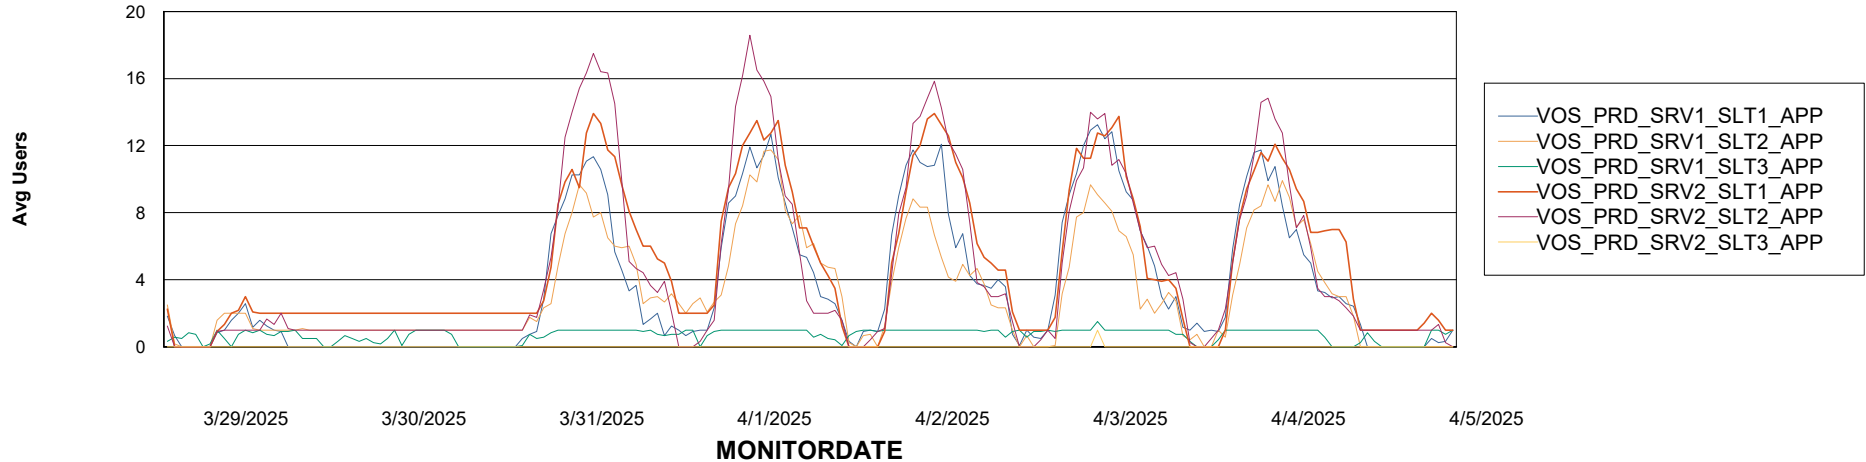

Avg users per day per ABS server