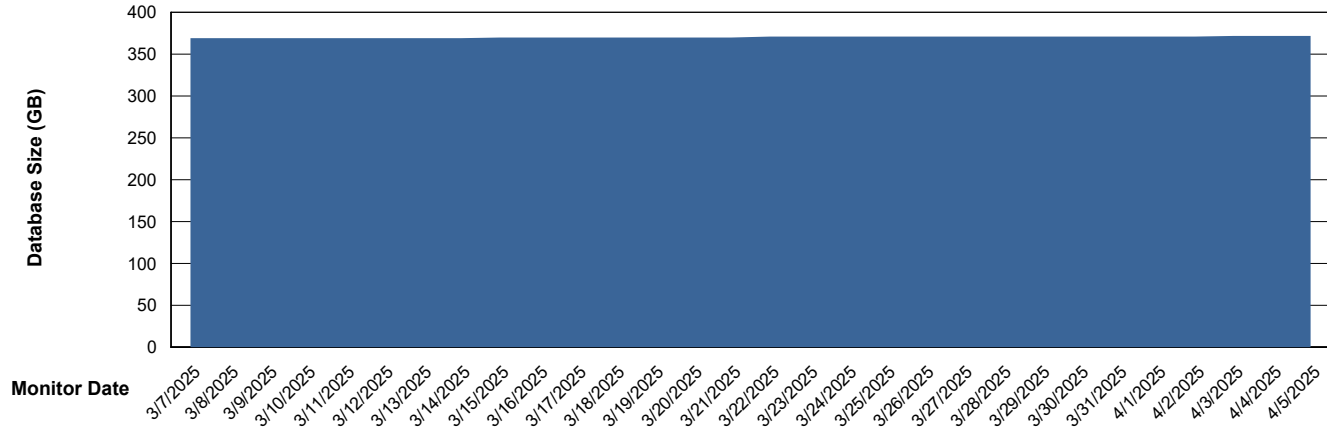

DB Processes Max 1,000

Weekly SLA Customer Report

Customer STK_Production
Database ID 82

Database Performance STK_PRD_ABSDBORACLE02_HSBABS1

DB Processes Max 1,000

Weekly SLA Customer Report

Customer STK_Production
Database ID 82

DATABASE SIZE STK_PRD_ABSDBORACLE01_ABS1

Database growth over last month

DATABASE SIZE STK_PRD_ABSDBORACLE02_ABST

Database growth over last month

Weekly SLA Customer Report

Customer STK_Production
Database ID 82