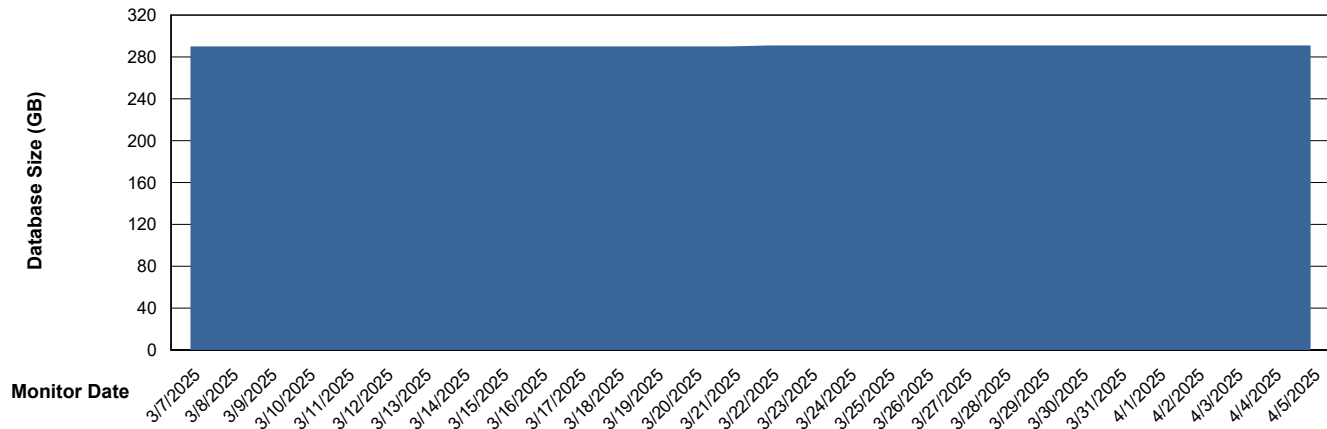

DATABASE SIZE STK_PRD_ABSDBORACLE02_ABST

Database growth over last month