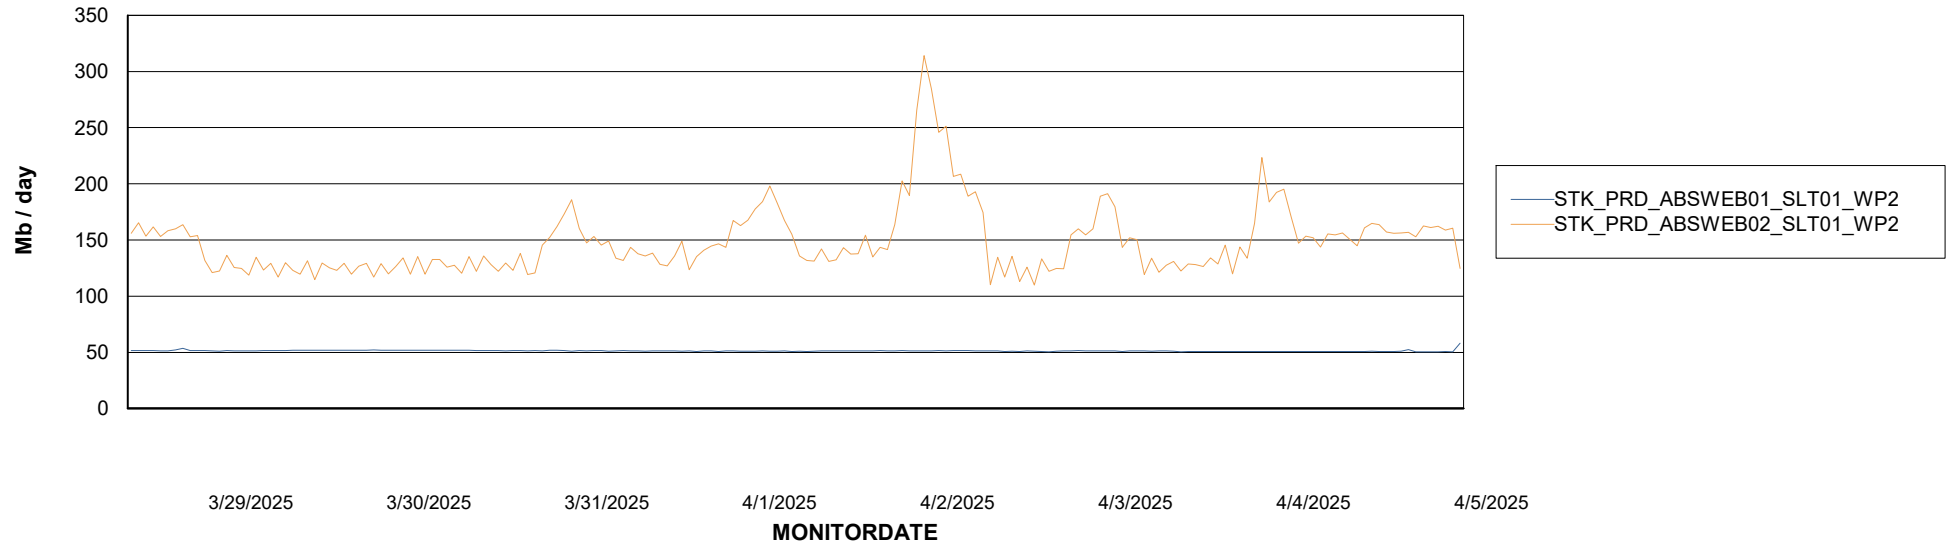

ABSSolute Application ReportServer Services

Avg memory used per ReportServer Service

Weekly SLA Customer Report

Customer STK_Production
Database ID 82

ABSSolute Web Component Services

Avg memory used per ABS Web component