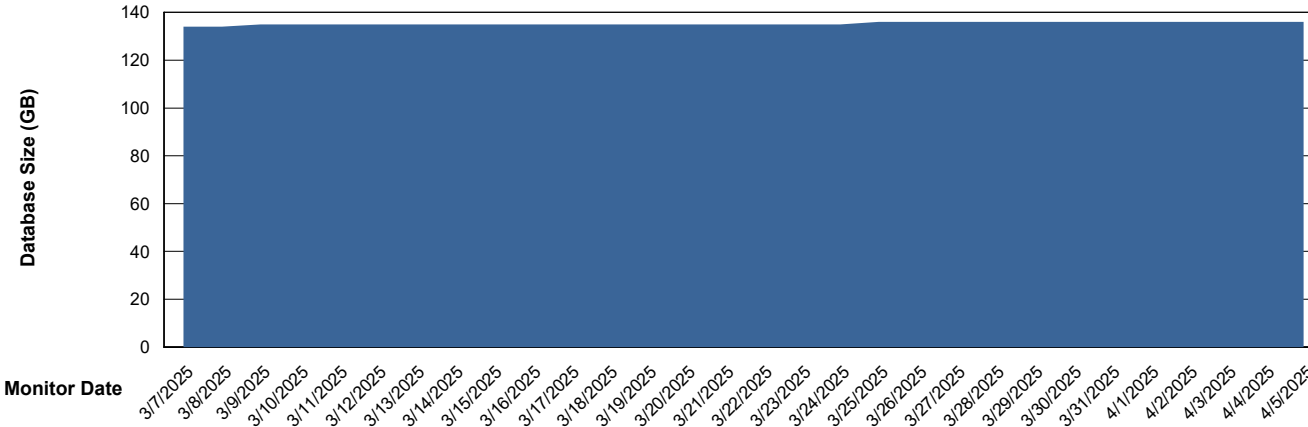

Database growth over last month

Database Tablespace RSS_PRD_SV1364_PRD_ABS1

Date	Tablespace Name	Filesize (Gb)	Usedsize (Gb)	Percentage free
4/5/2025	ABSDATA	67	56	17
	INDX	91	76	17
4/4/2025	ABSDATA	67	56	17
	INDX	91	76	17
4/3/2025	ABSDATA	67	56	17
	INDX	91	76	17
4/2/2025	ABSDATA	67	56	17
	INDX	91	76	17
4/1/2025	ABSDATA	67	56	17
	INDX	91	76	17
3/31/2025	ABSDATA	67	55	17
	INDX	91	76	17
3/30/2025	ABSDATA	67	55	17
	INDX	91	76	17