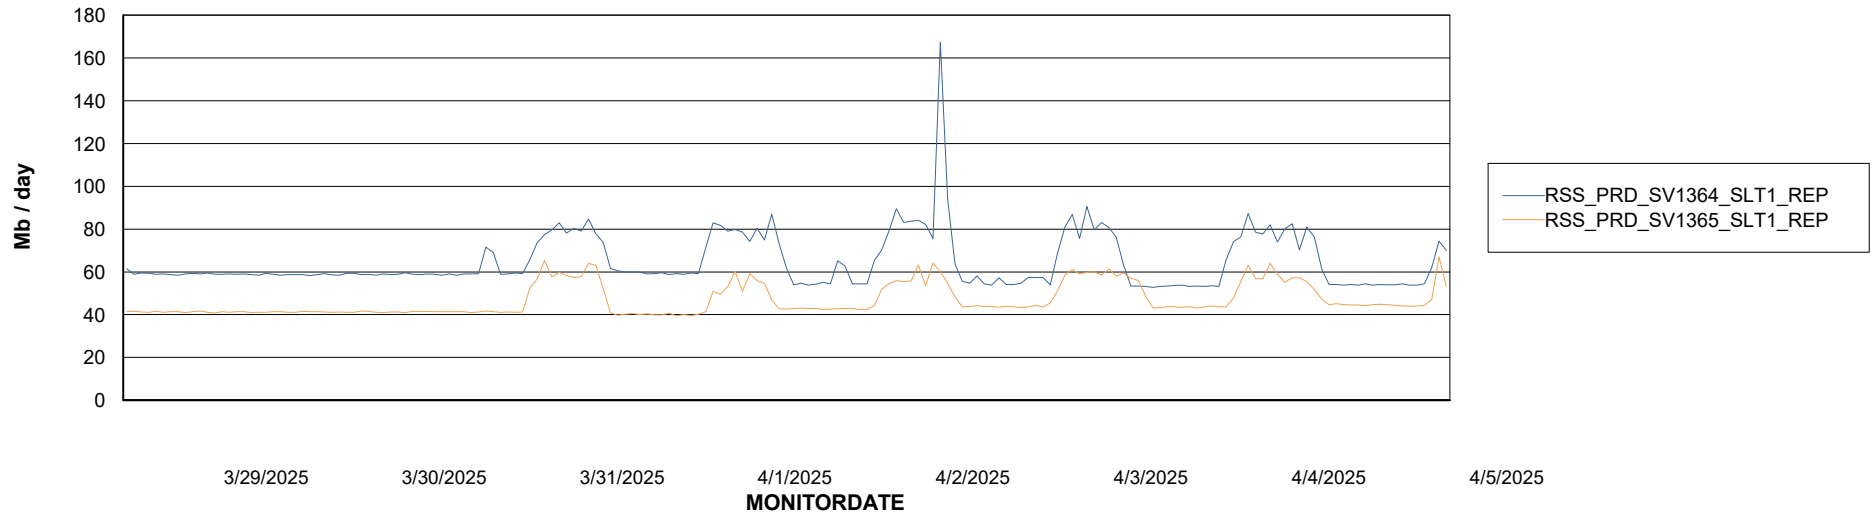

ABSSolute Application ReportServer Services

Avg memory used per ReportServer Service