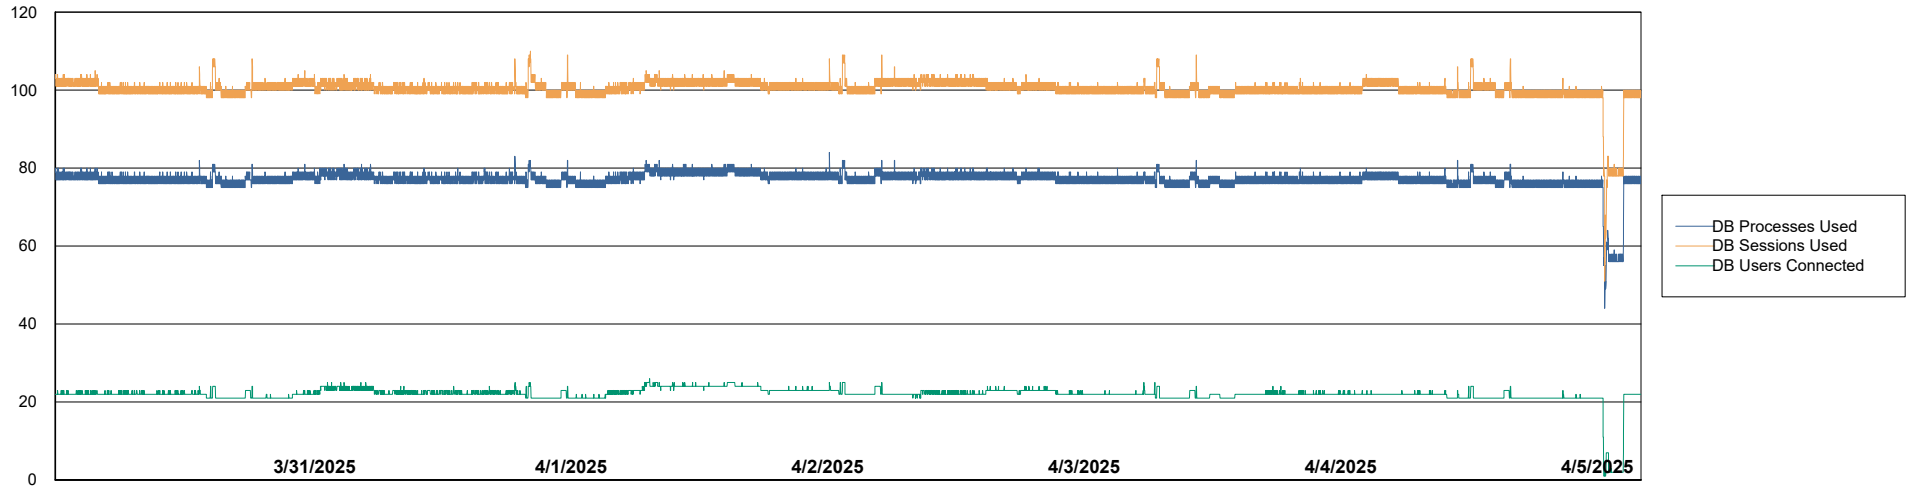

Database Performance RSS_PRD_SV1364_PRD_ABS1