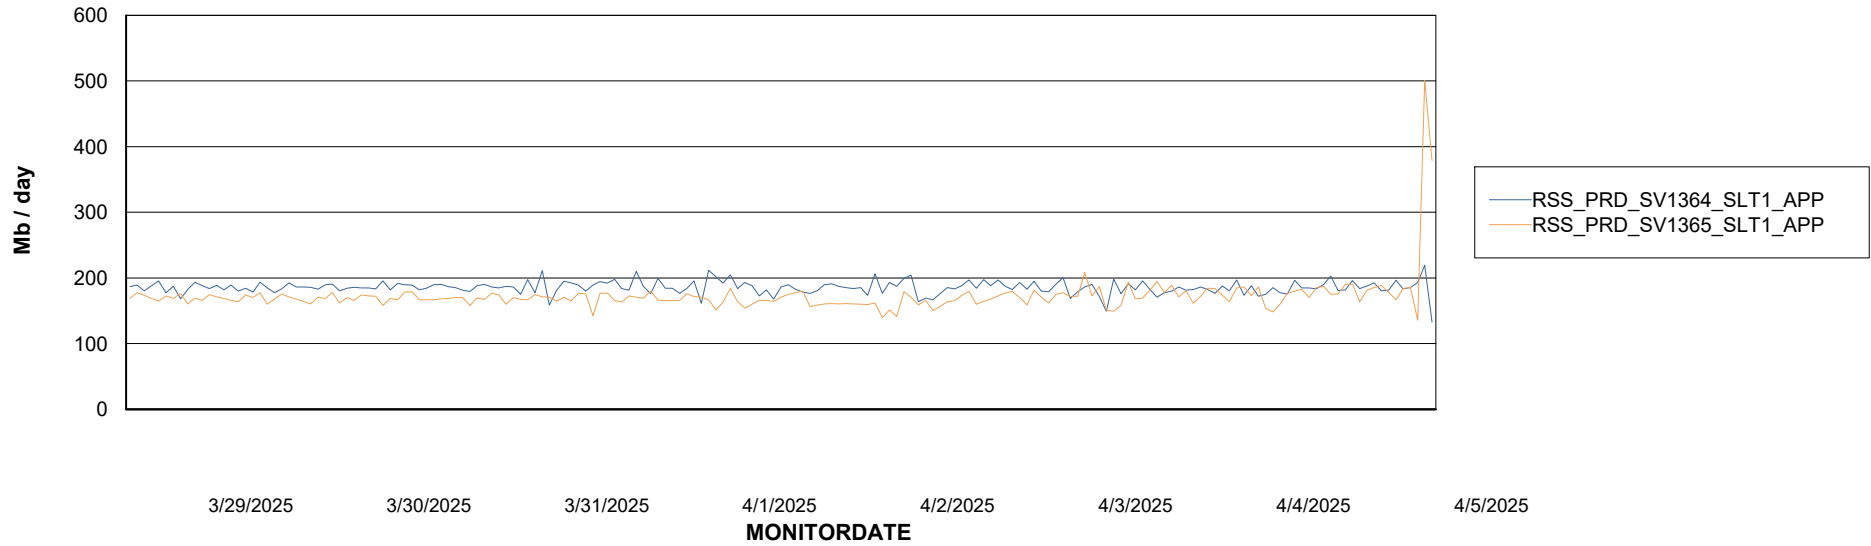

ABSSolute Application Server Services

Avg memory used per ABS Server Service