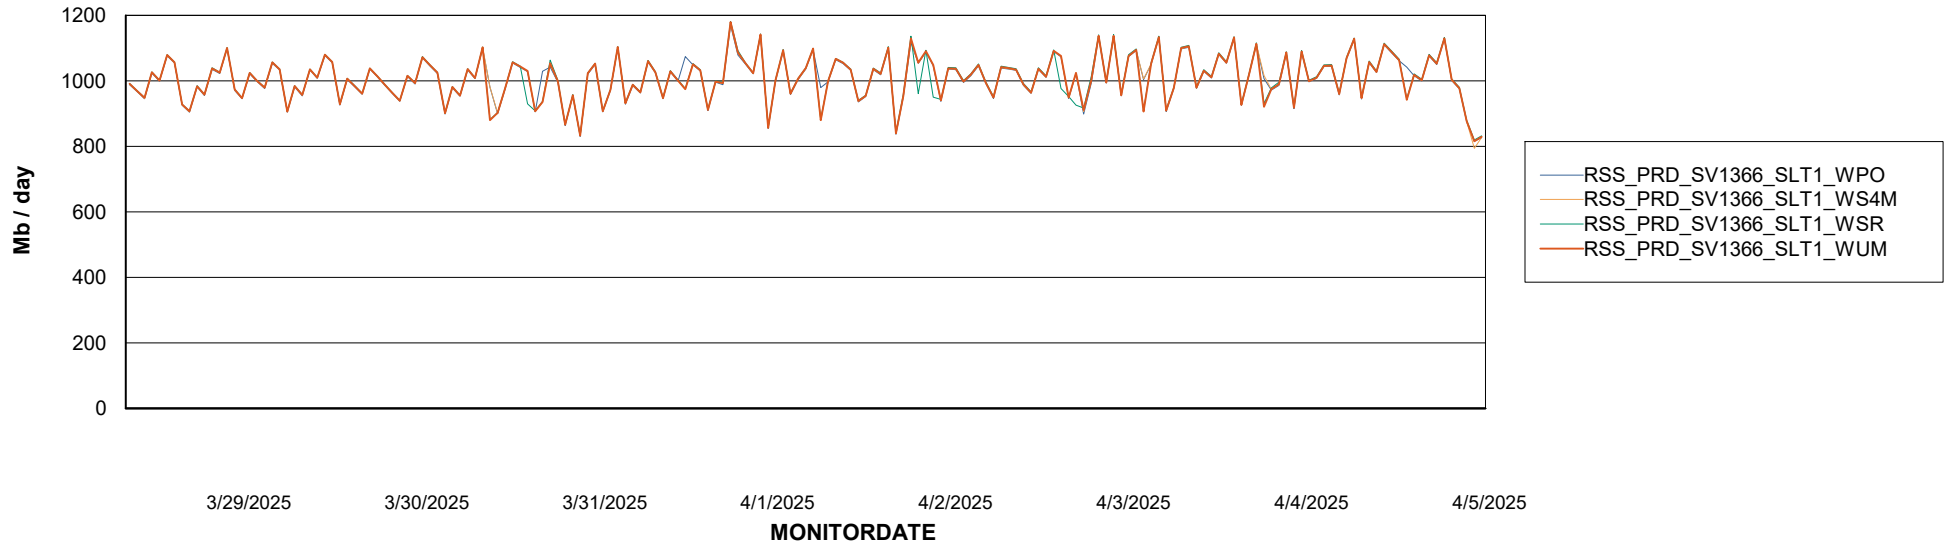

ABSSolute Web Component Services

Avg memory used per ABS Web component