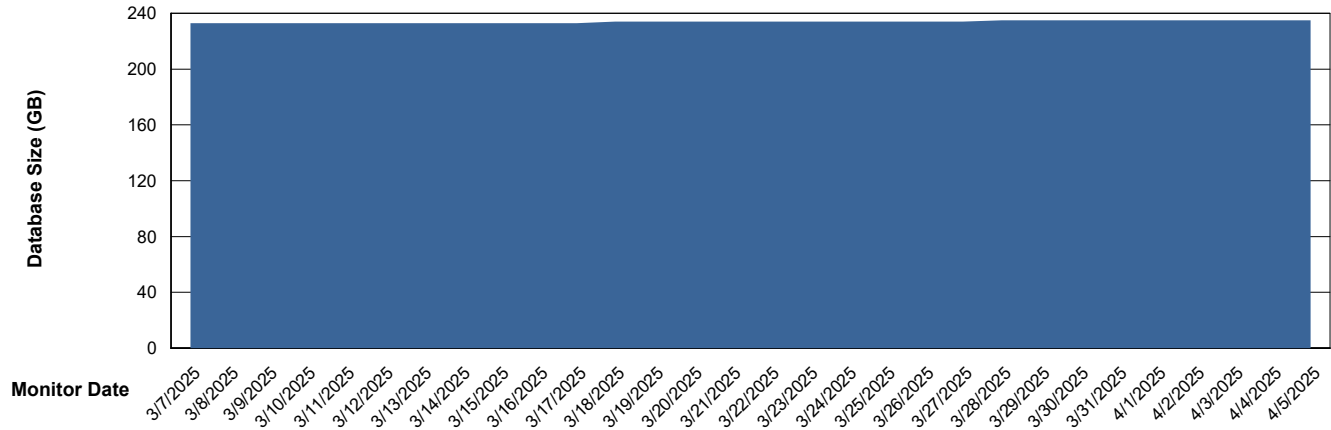

Weekly SLA Customer Report

Customer NOA_Production (24/7)
Database ID 116

Database Performance NOA_PRD_NovoABS03_HSBABS1

DB Processes Max 300

Weekly SLA Customer Report

Customer NOA_Production (24/7)
Database ID 116

DATABASE SIZE NOA_PRD_NHSBI_ABS1

Database growth over last month

DATABASE SIZE NOA_PRD_NovoABS01_ABS1

Database growth over last month

Weekly SLA Customer Report

Customer NOA_Production (24/7)
Database ID 116