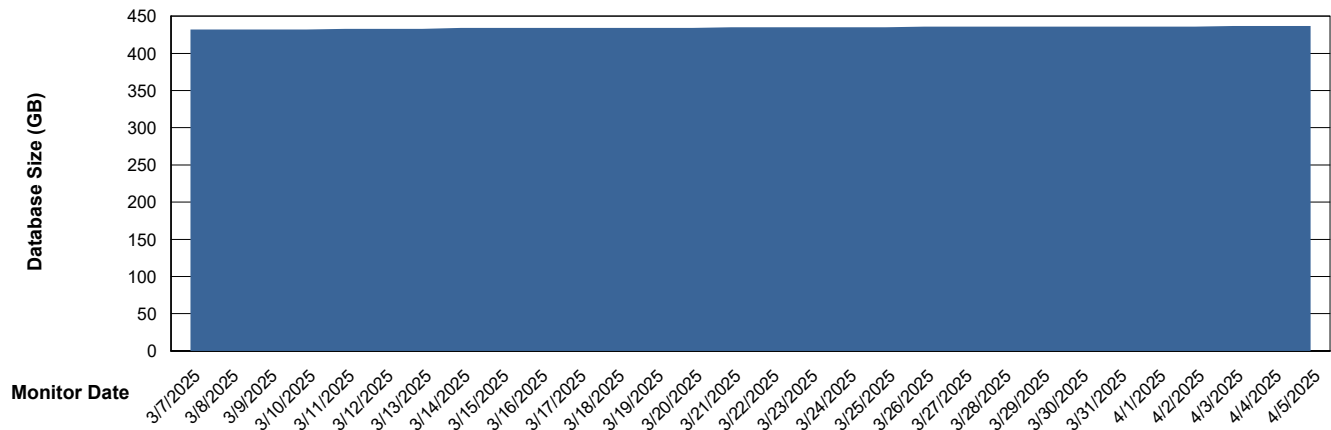

Weekly SLA Customer Report

Customer NOA_Production (24/7)
Database ID 116

Database Performance NOA_PRD_NovoABS03_HSBABS1

DB Processes Max 300

Weekly SLA Customer Report

Customer NOA_Production (24/7)
Database ID 116

DATABASE SIZE NOA_PRD_NHSBI_ABS1

Database growth over last month

DATABASE SIZE NOA_PRD_NovoABS01_ABS1

Database growth over last month

Weekly SLA Customer Report

Customer NOA_Production (24/7)
Database ID 116