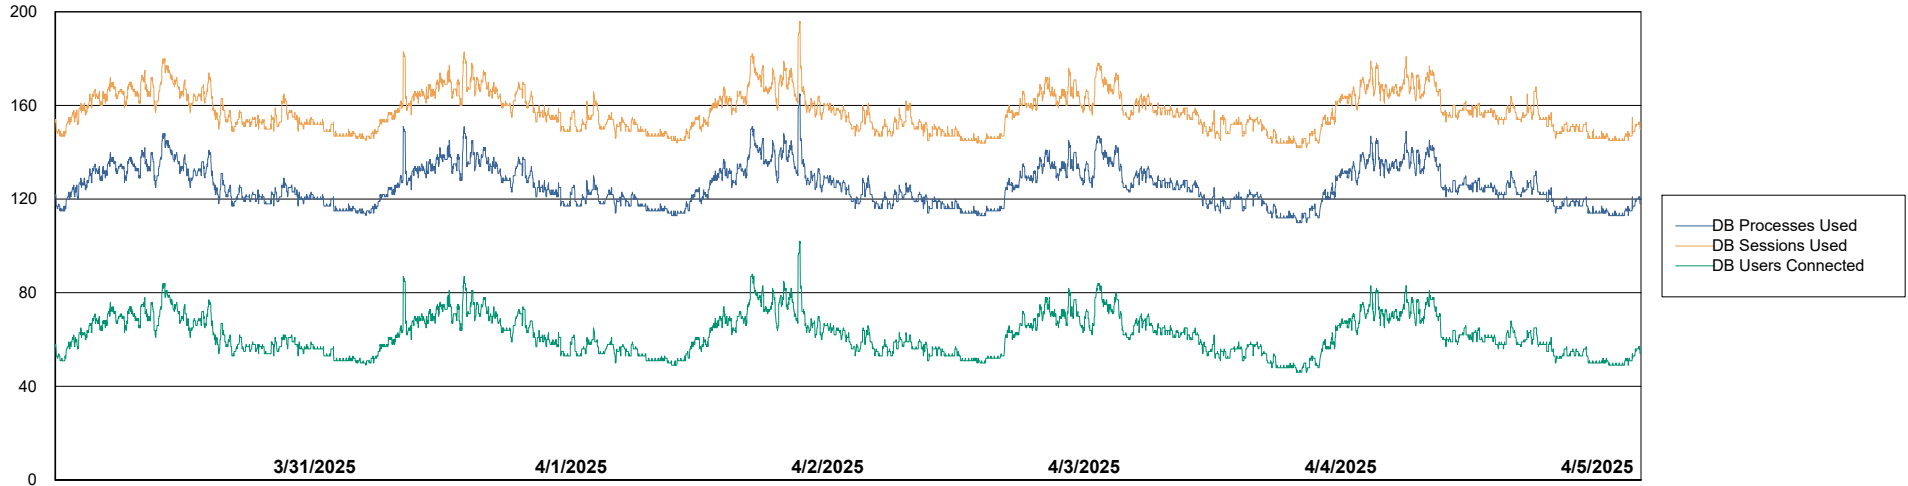

Weekly SLA Customer Report

Customer NOA_Production (24/7)
Database ID 116

Database Performance NOA_PRD_NHSBI_ABS1

Weekly SLA Customer Report

Customer NOA_Production (24/7)
Database ID 116

Database Performance NOA_PRD_NovoABS01_ABS1