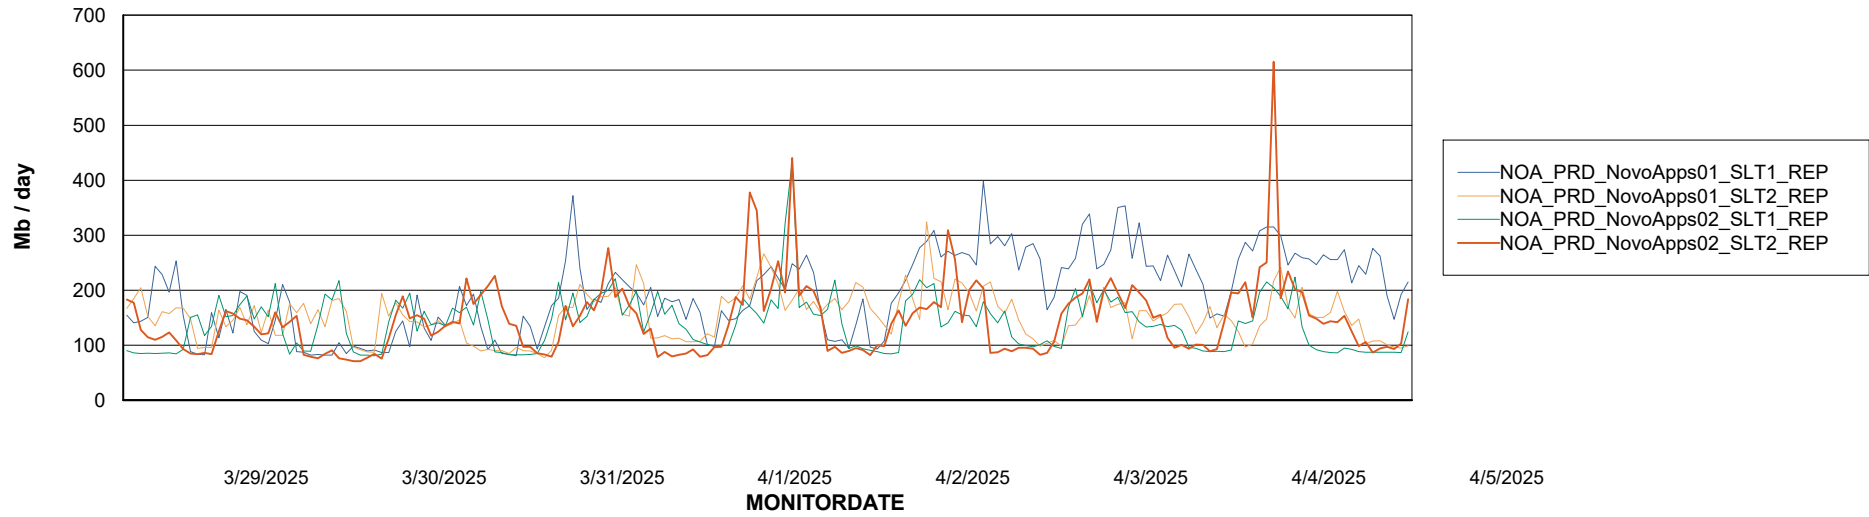

Avg memory used per ABS Server Service

Avg users per day per ABS server

Weekly SLA Customer Report

Customer NOA_Production (24/7)
Database ID 116

ABSSolute Application ReportServer Services

Avg memory used per ReportServer Service