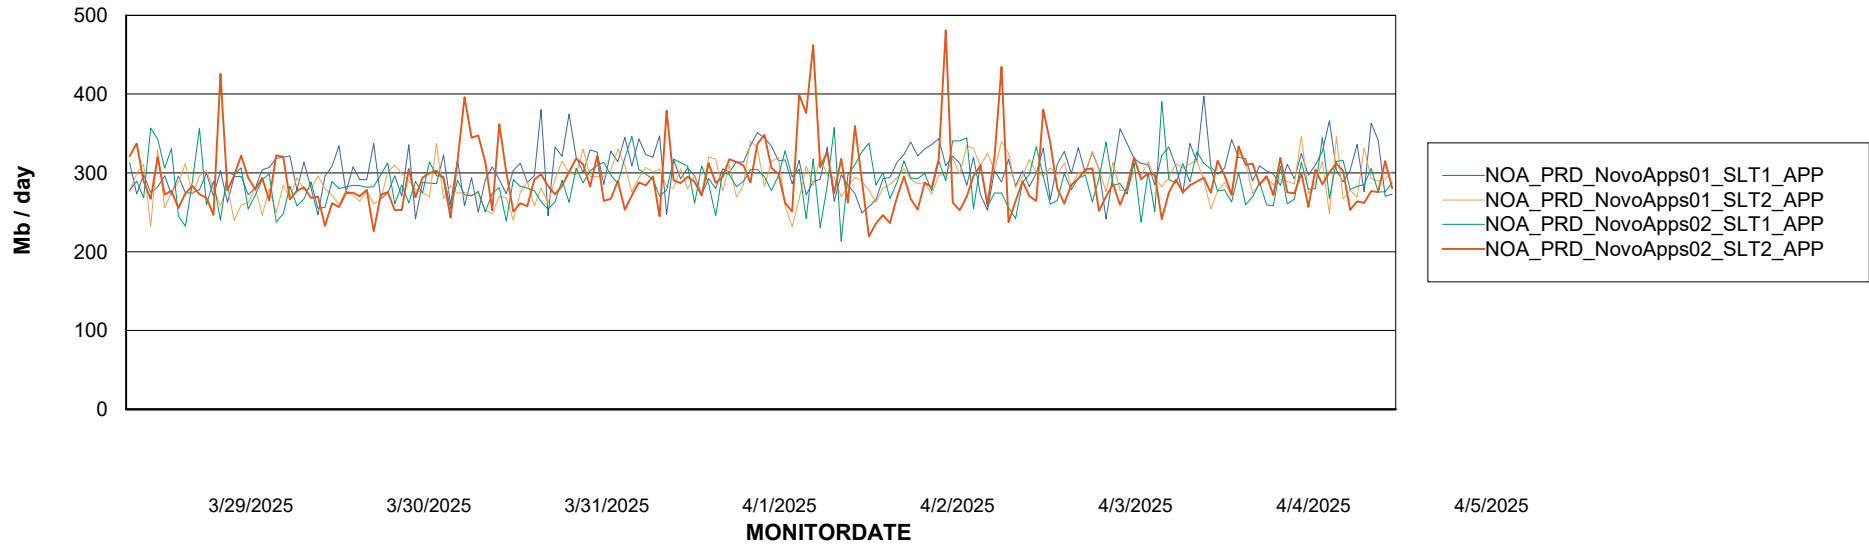

ABSSolute Application Server Services

Avg memory used per ABS Server Service