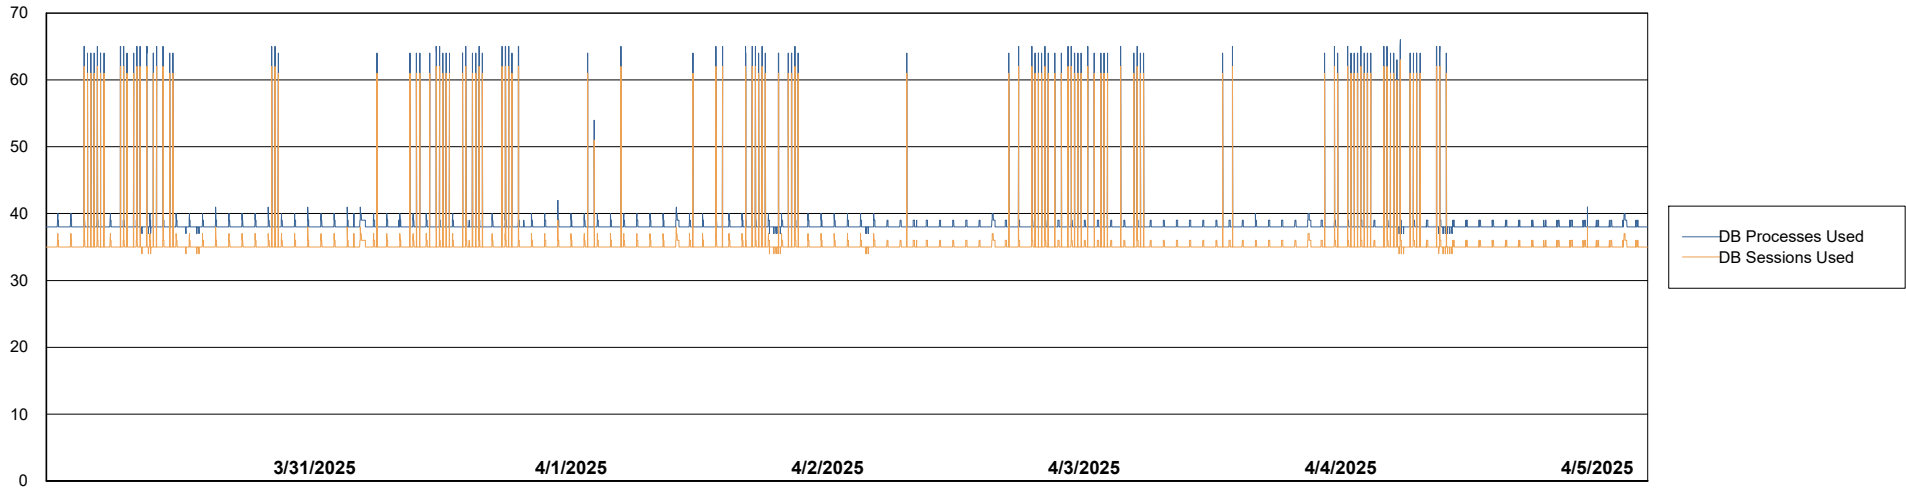

Database Performance NOA_PRD_NovoABS03_HSBABS1

DB Processes Max 300