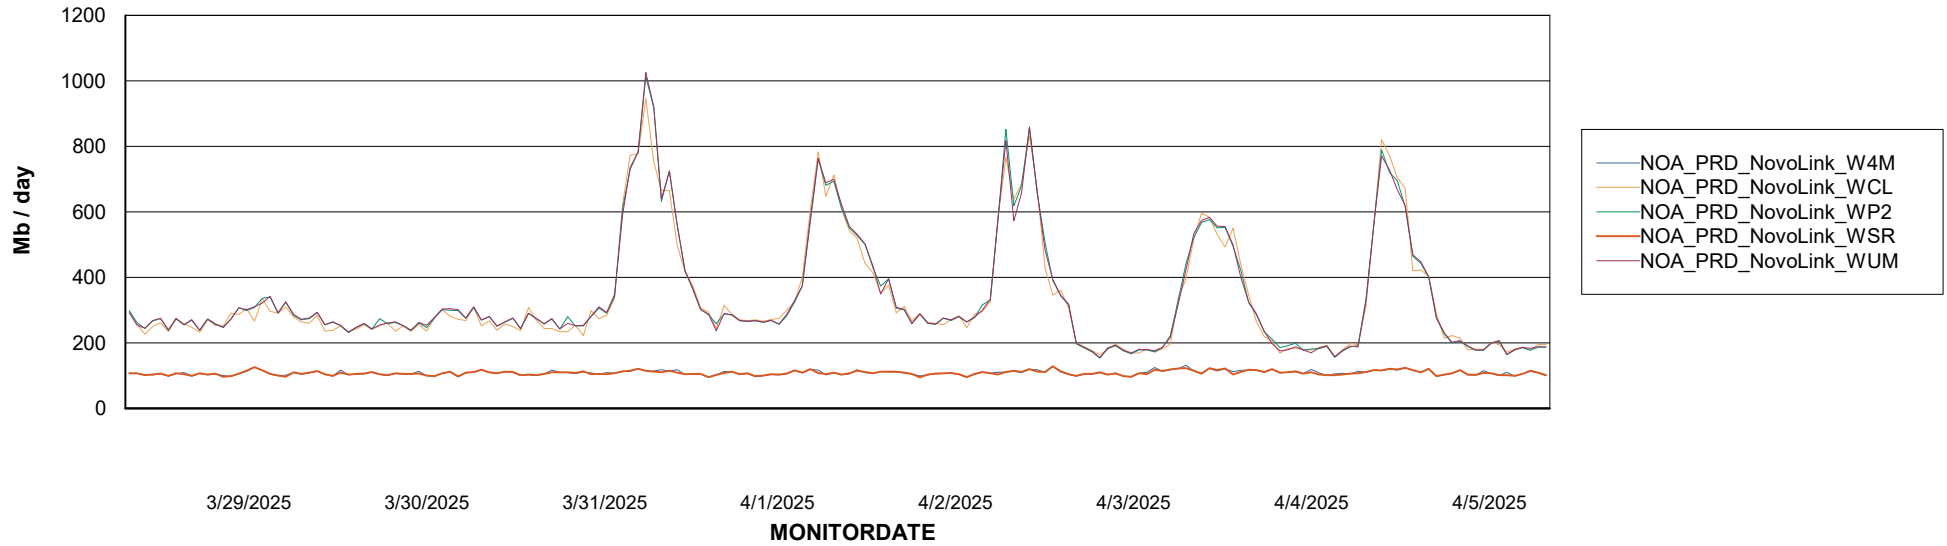

ABSSolute Web Component Services

Avg memory used per ABS Web component