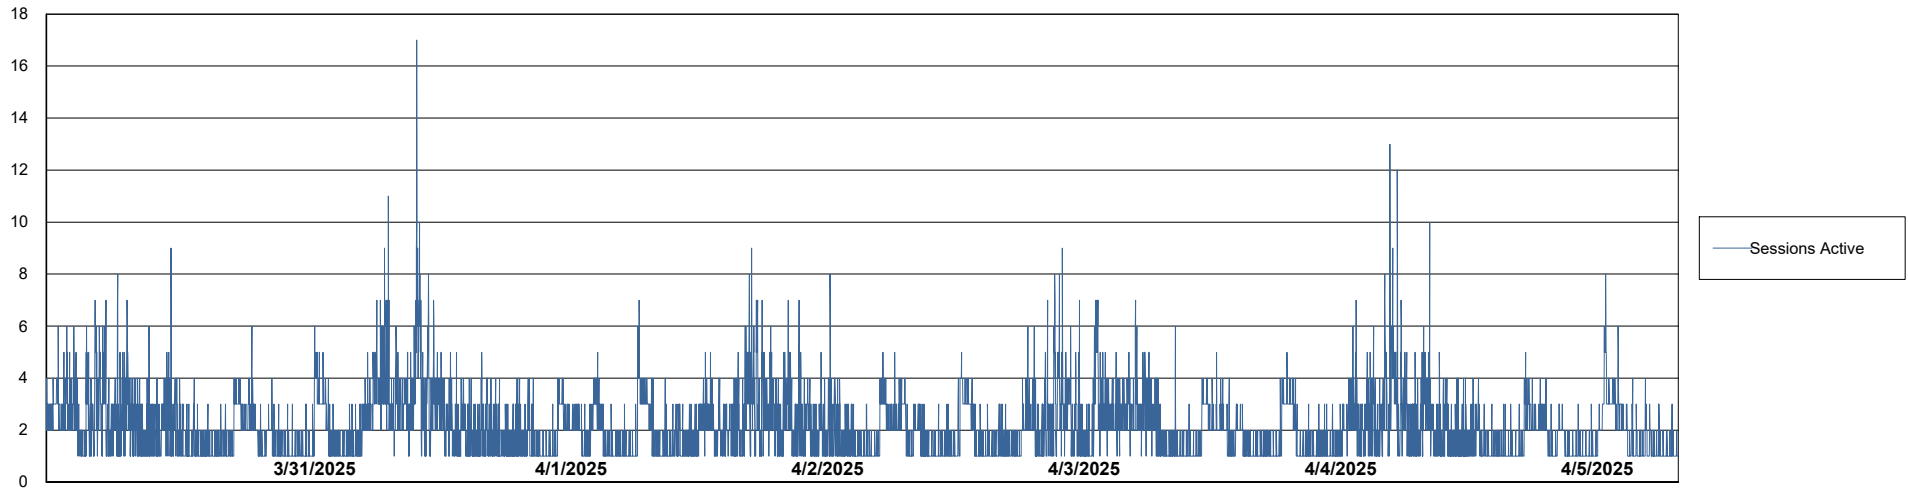

Weekly SLA Customer Report

Customer NIX_Production
Database ID 51

Database Performance NIX_PRD_ABSBI_ABS1

Weekly SLA Customer Report

Customer NIX_Production
Database ID 51

Database Performance NIX_PRD_ABSD01_ABS1