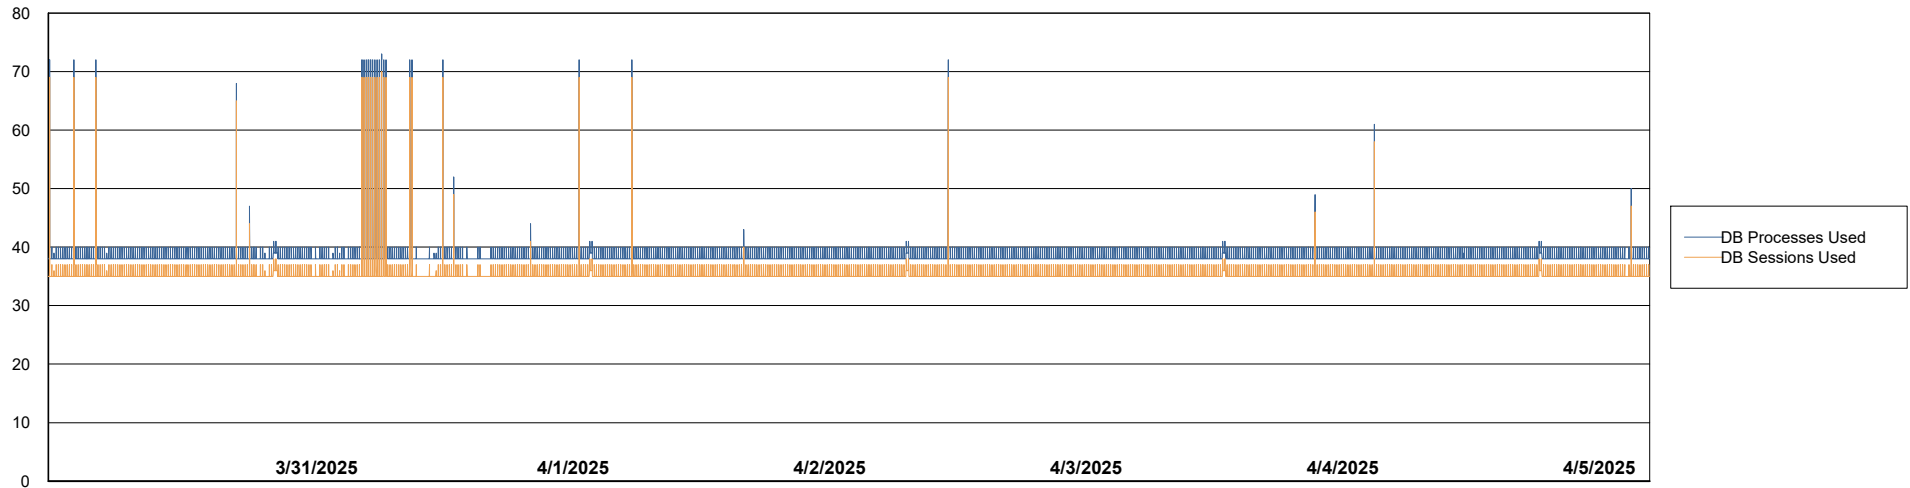

Database Performance NIX_PRD_ABSD02_HSBABS1

DB Processes Max 300