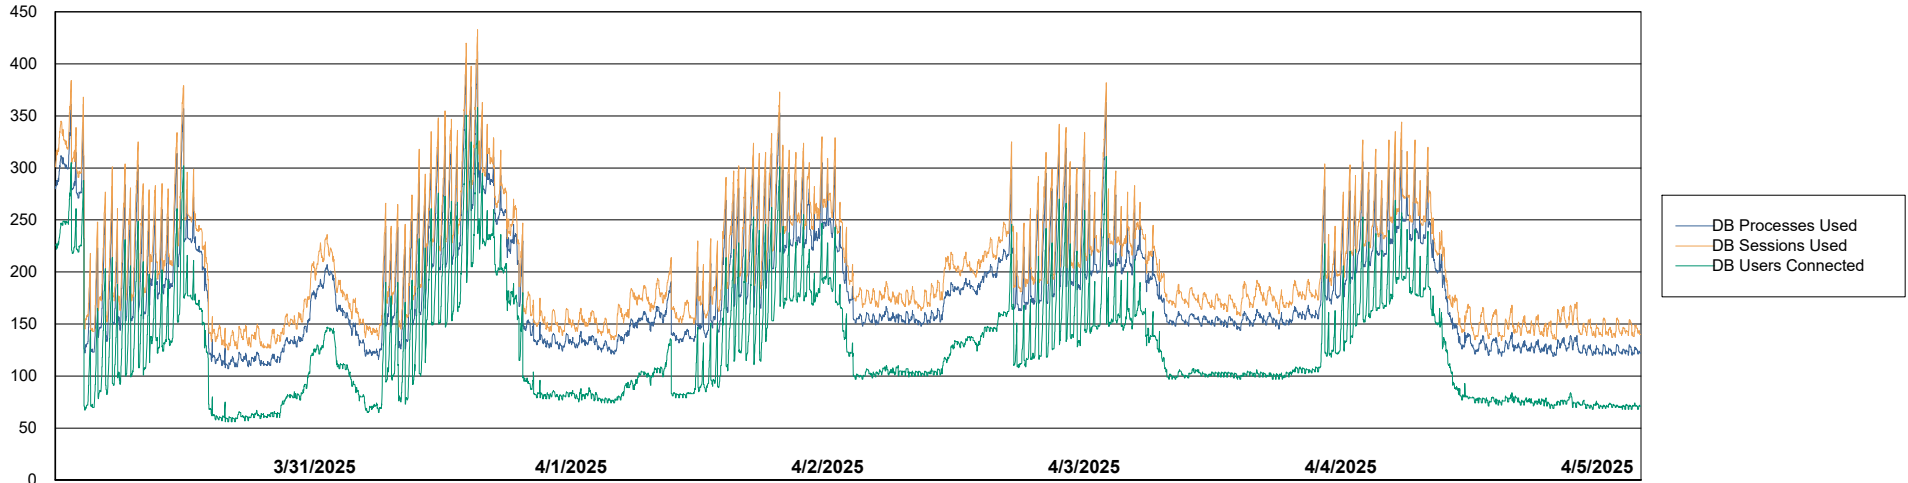

Weekly SLA Customer Report

Customer NIX_Production
Database ID 51

Database Performance NIX_PRD_ABSBI_ABS1

Weekly SLA Customer Report

Customer NIX_Production
Database ID 51

Database Performance NIX_PRD_ABSD01_ABS1