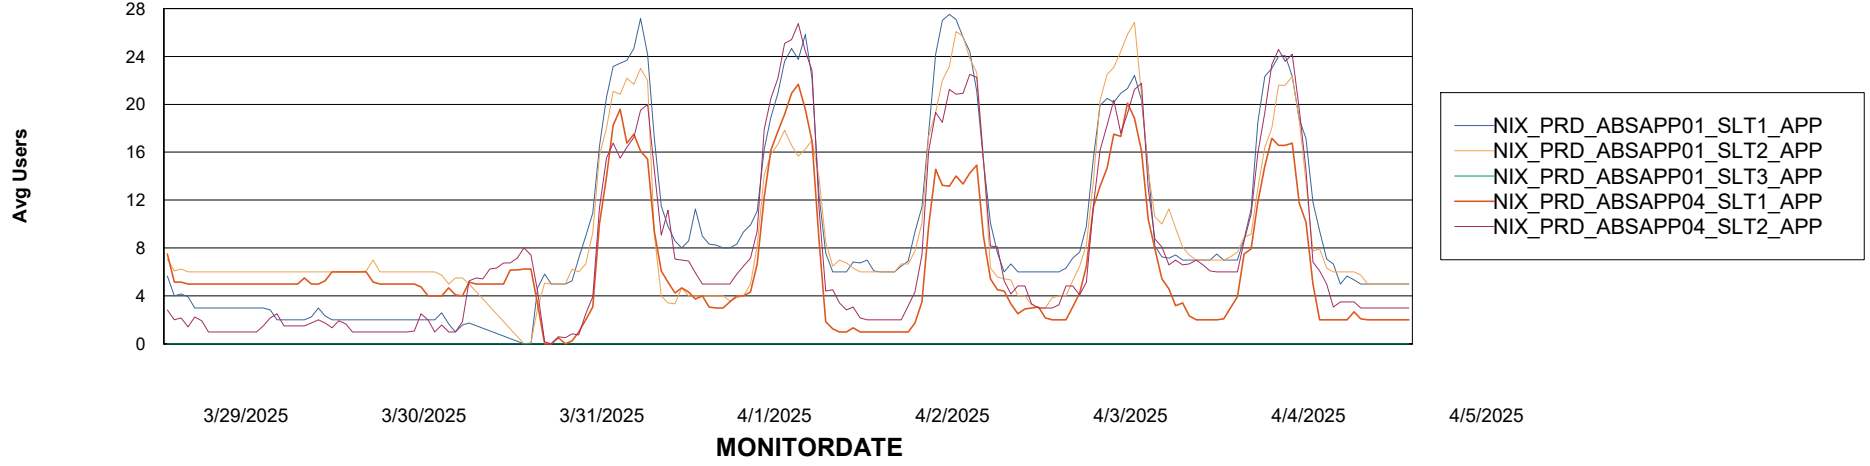

Avg users per day per ABS server