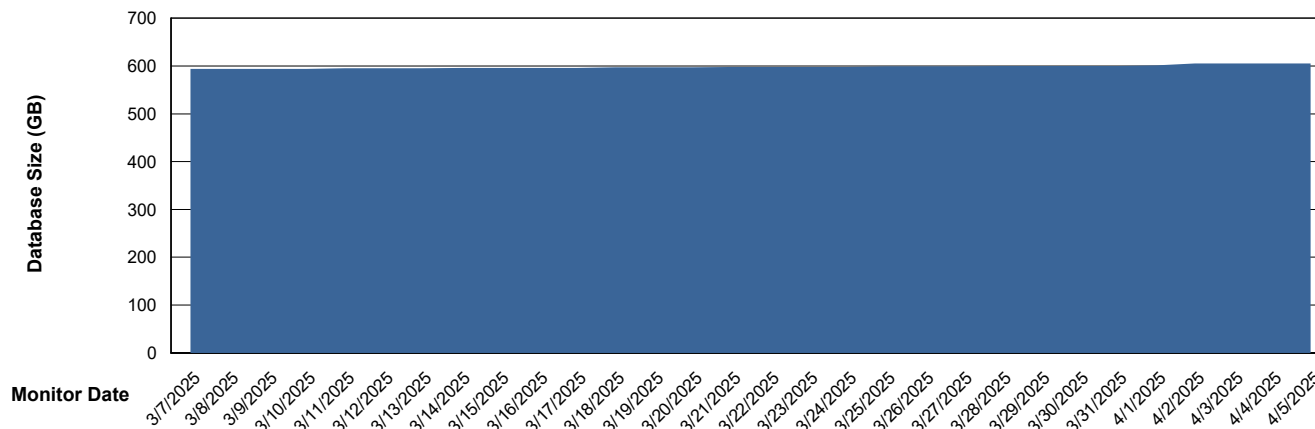

DATABASE SIZE NIX_PRD_ABSDB01_ABS1

Database growth over last month