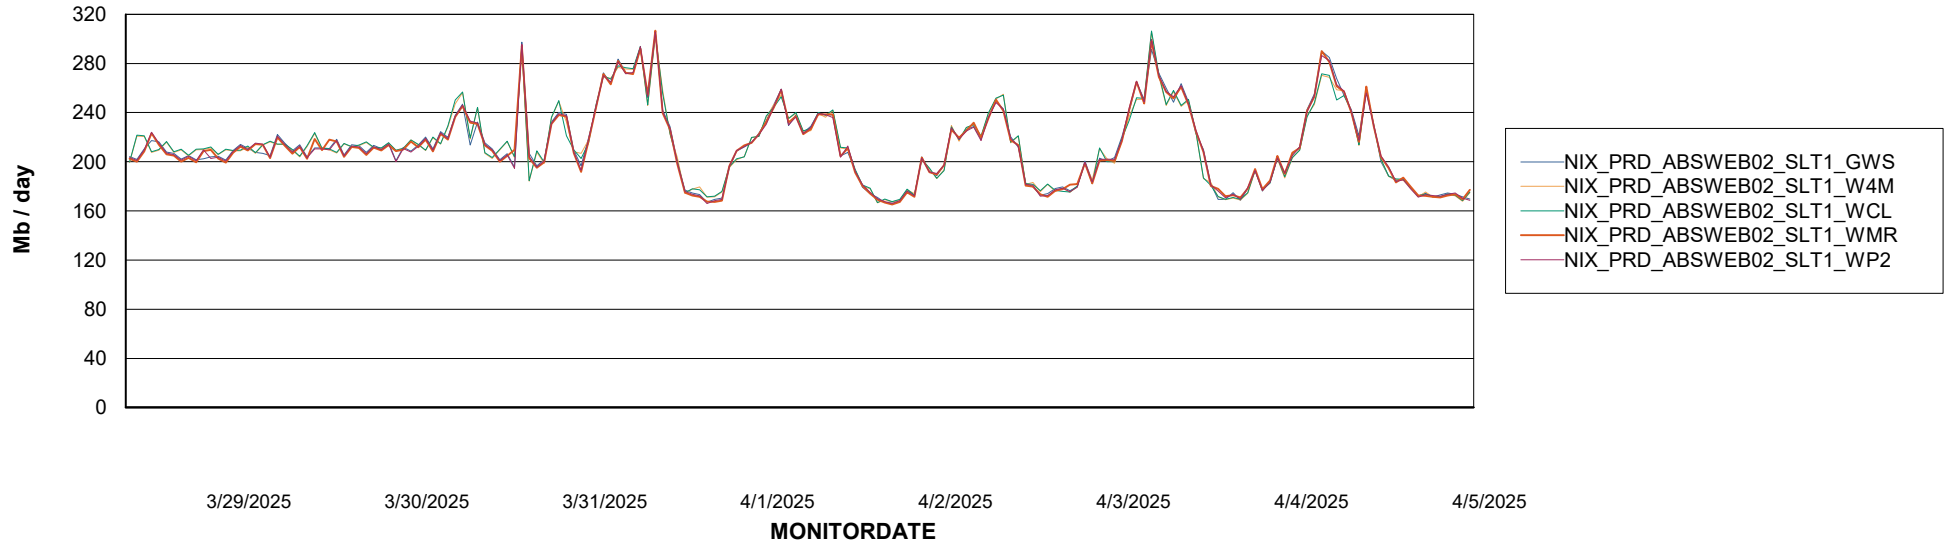

ABSolute Web Component Services

Avg memory used per ABS Web component