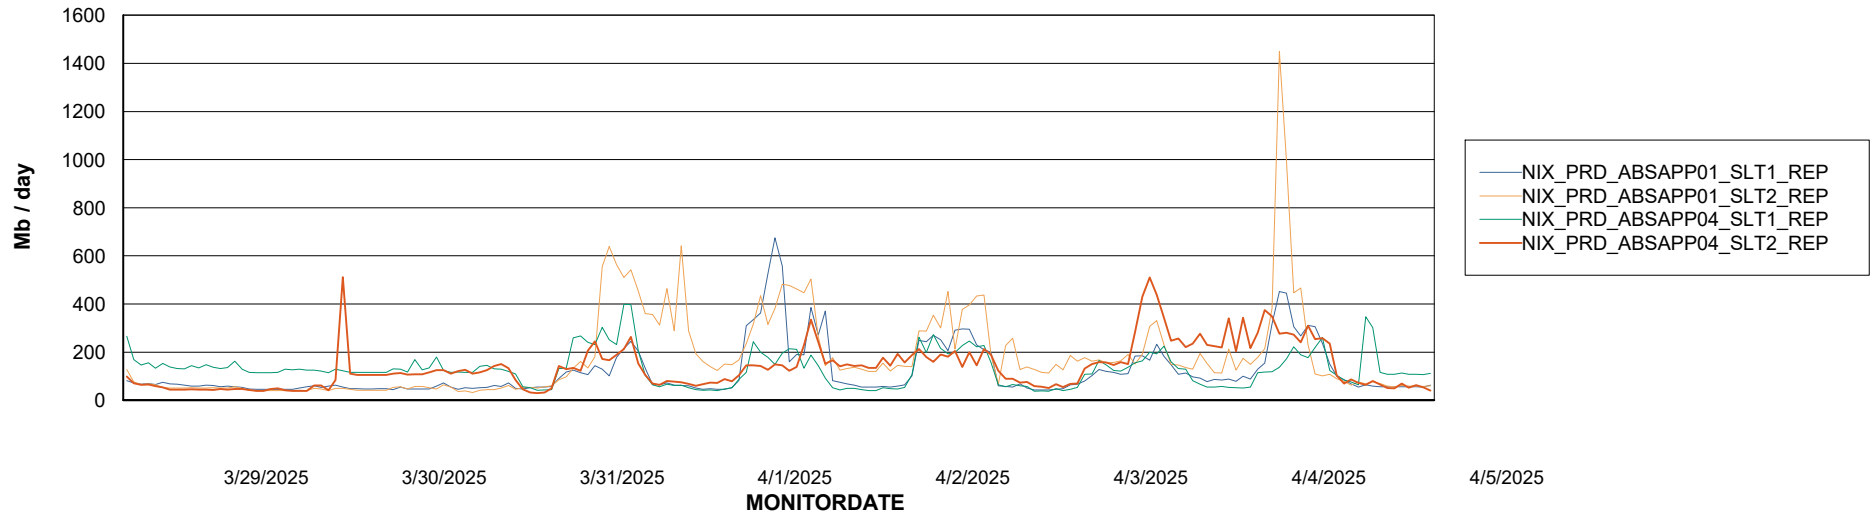

Avg memory used per ABS Server Service

Avg users per day per ABS server

Weekly SLA Customer Report

Customer NIX_Production
Database ID 51

ABSSolute Application ReportServer Services

Avg memory used per ReportServer Service