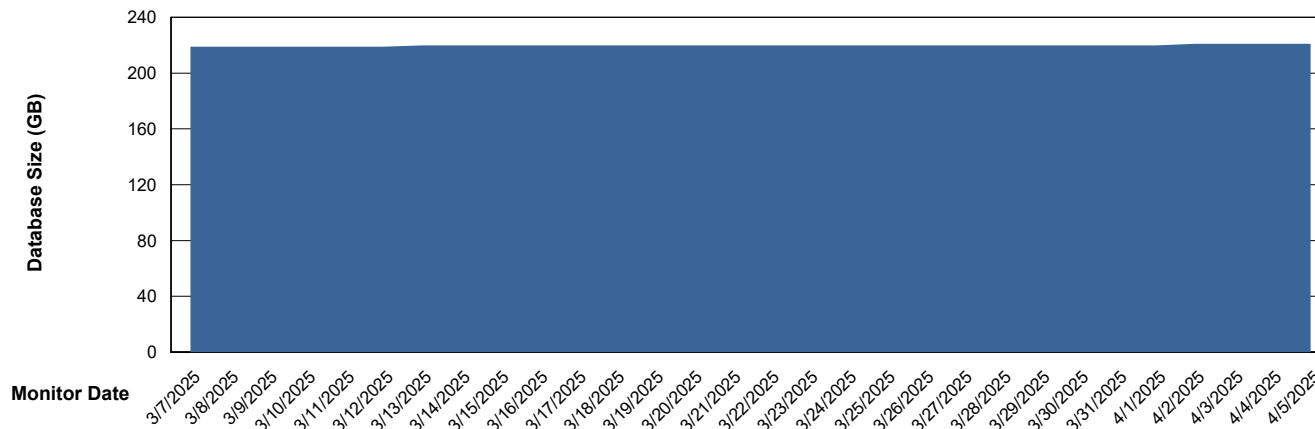

DATABASE SIZE NIX_PRD_ABSBI_ABS1

Database growth over last month