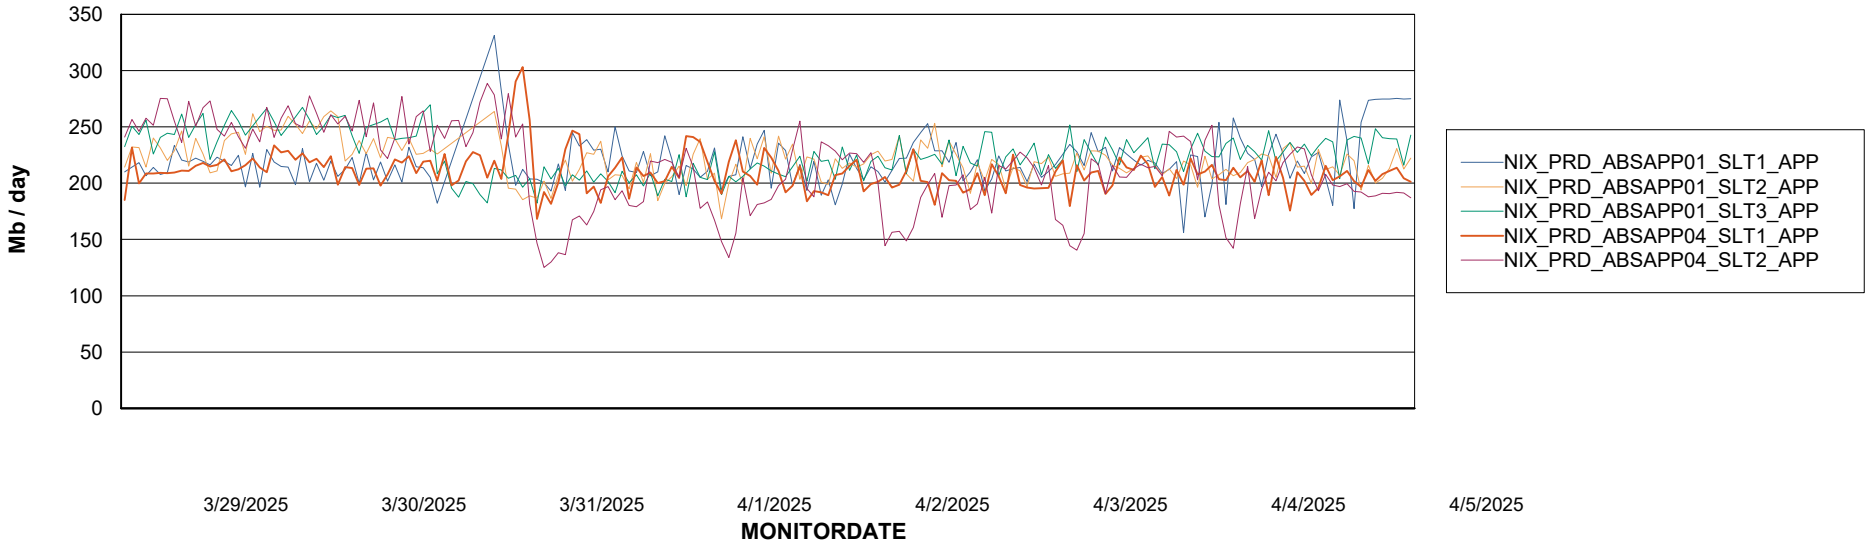

ABSSolute Application Server Services

Avg memory used per ABS Server Service