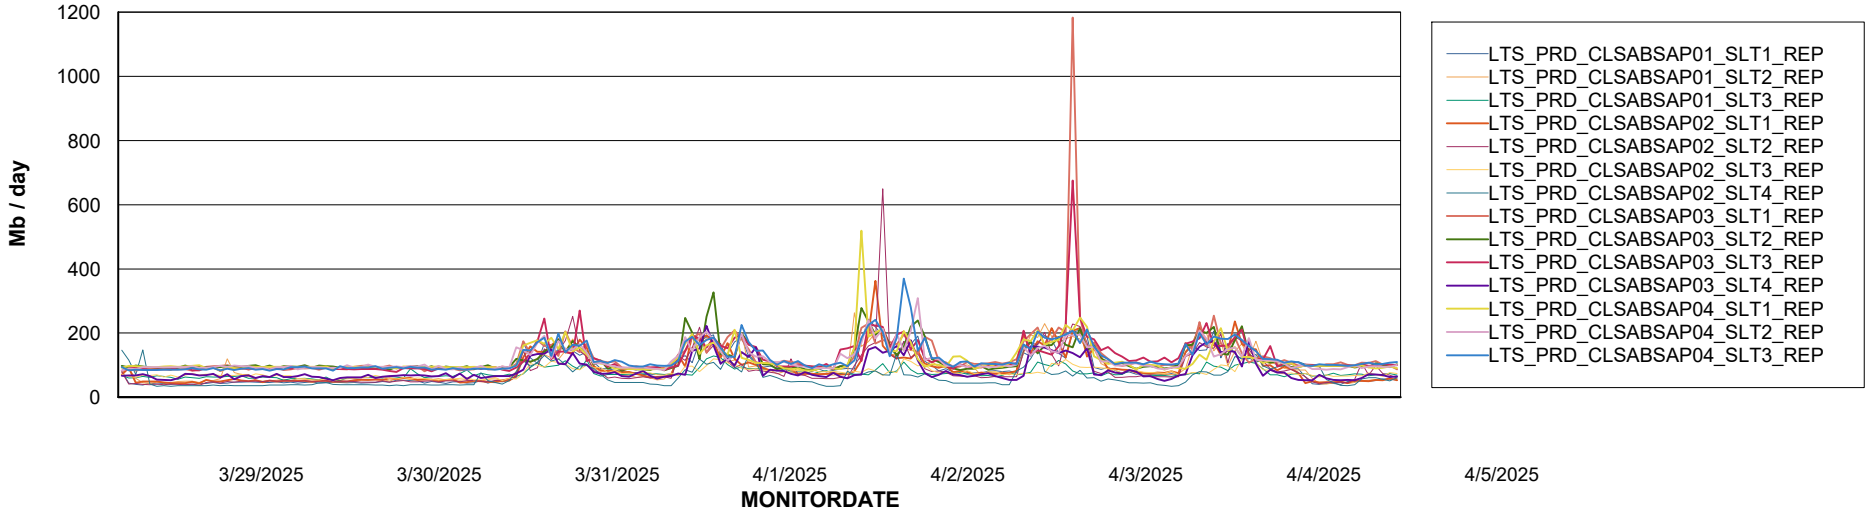

ABSSolute Application ReportServer Services

Avg memory used per ReportServer Service