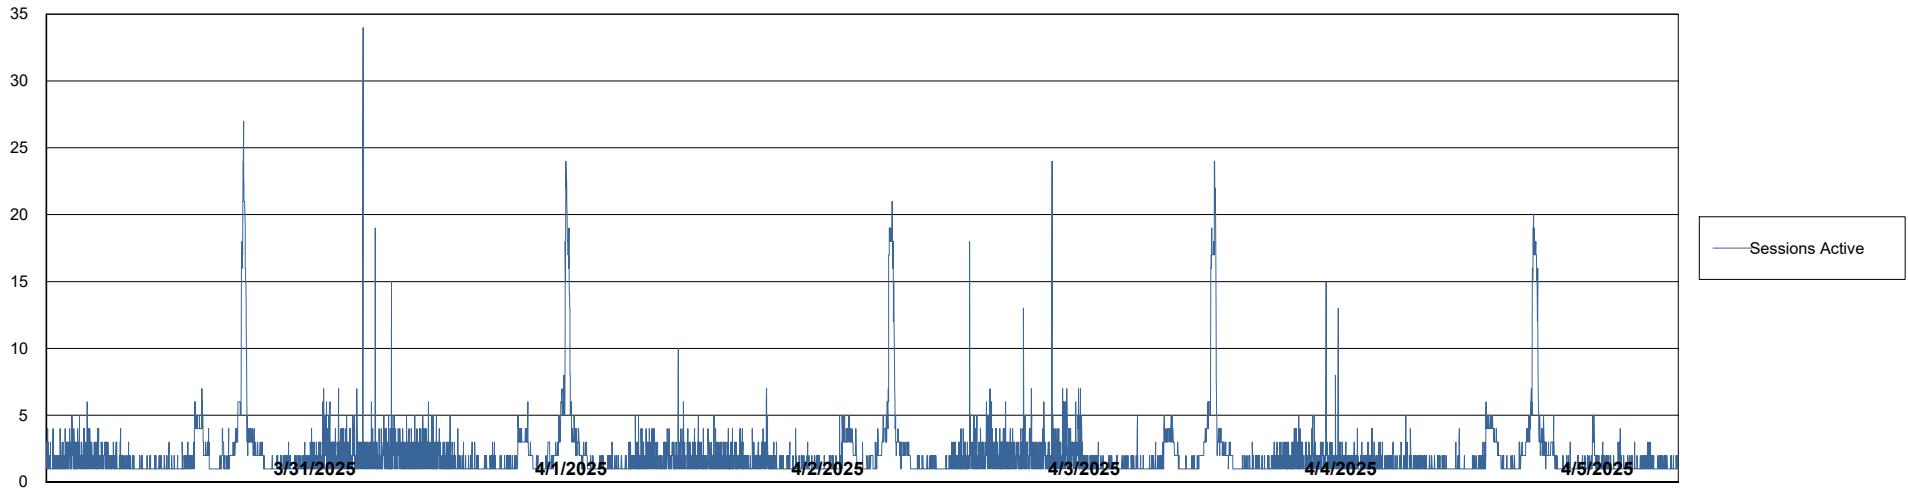

Weekly SLA Customer Report

Customer LTS(CleanLease)_Production
Database ID 126

Database Performance LTS_PRD_CLSABSBI01_ABS1

Weekly SLA Customer Report

Customer LTS(CleanLease)_Production
Database ID 126

Database Performance LTS_PRD_CLSABSDB01_ABS1