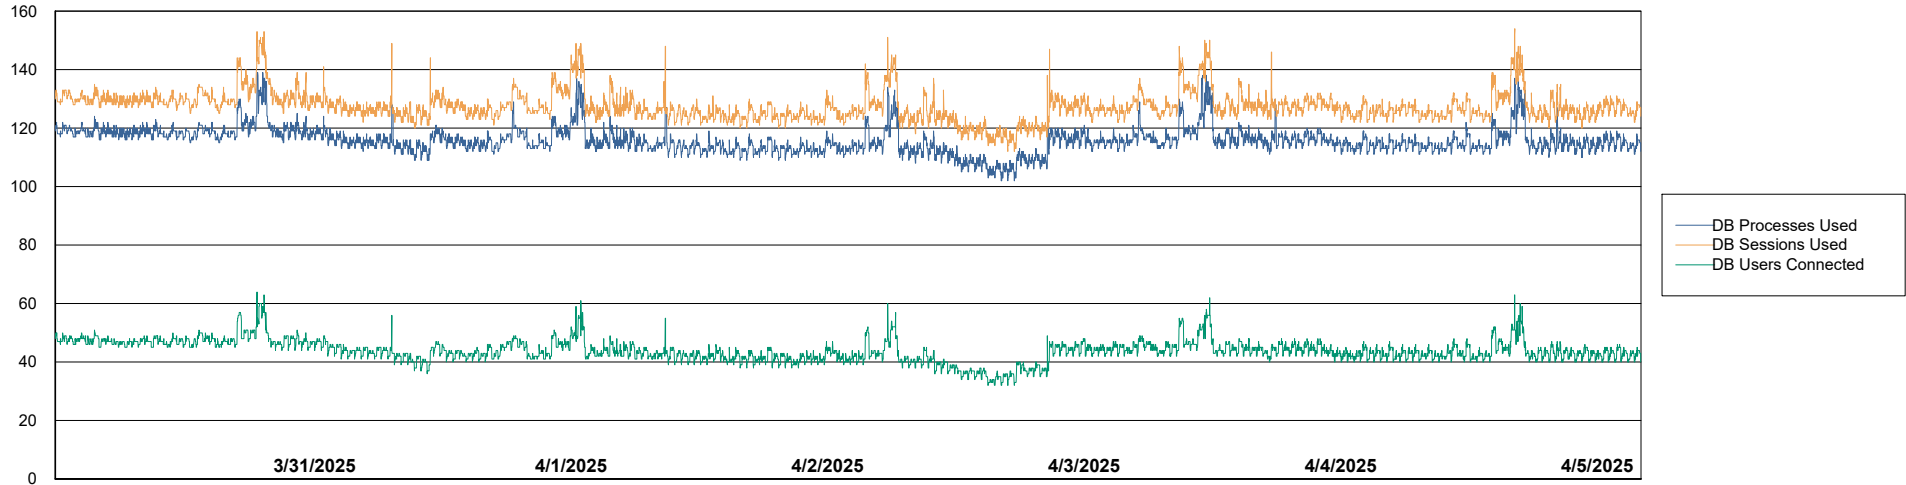

Database Performance LTS_PRD_CLSABSBI01_ABS1