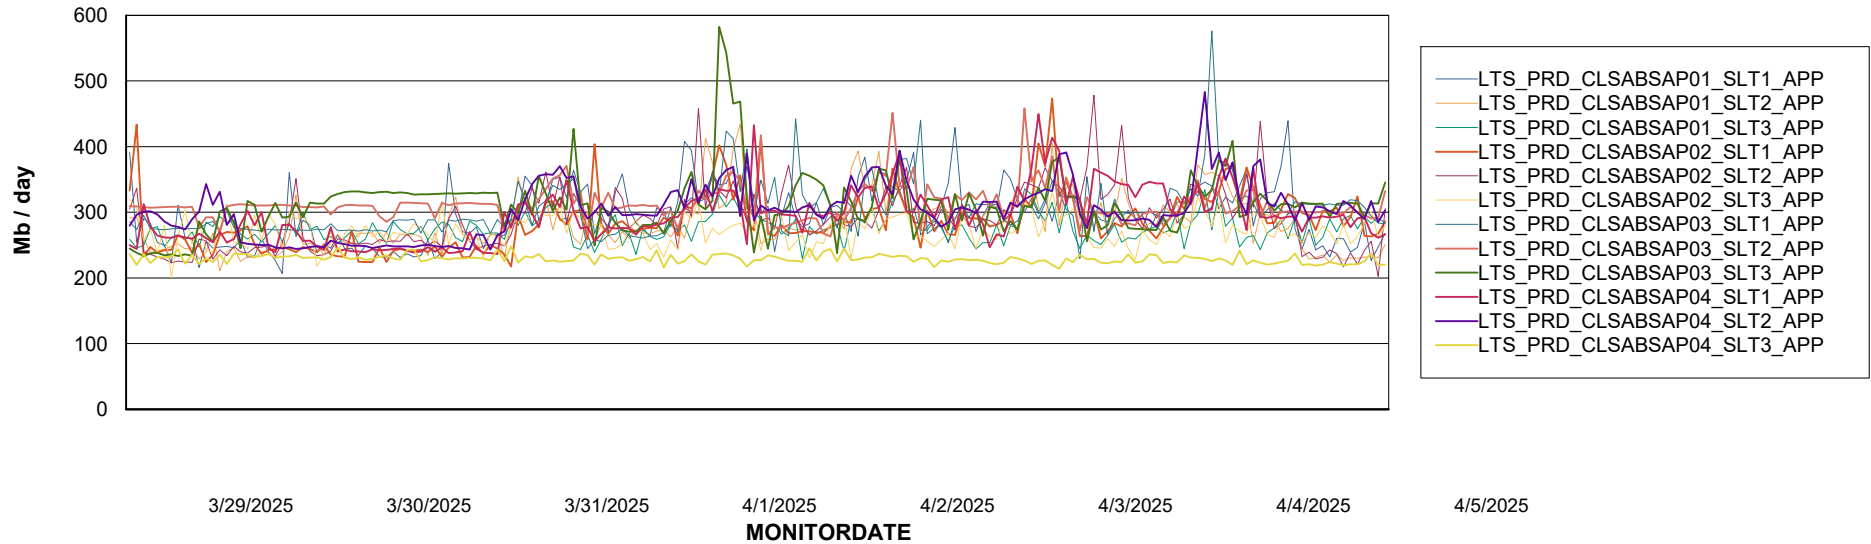

ABSSolute Application Server Services

Avg memory used per ABS Server Service