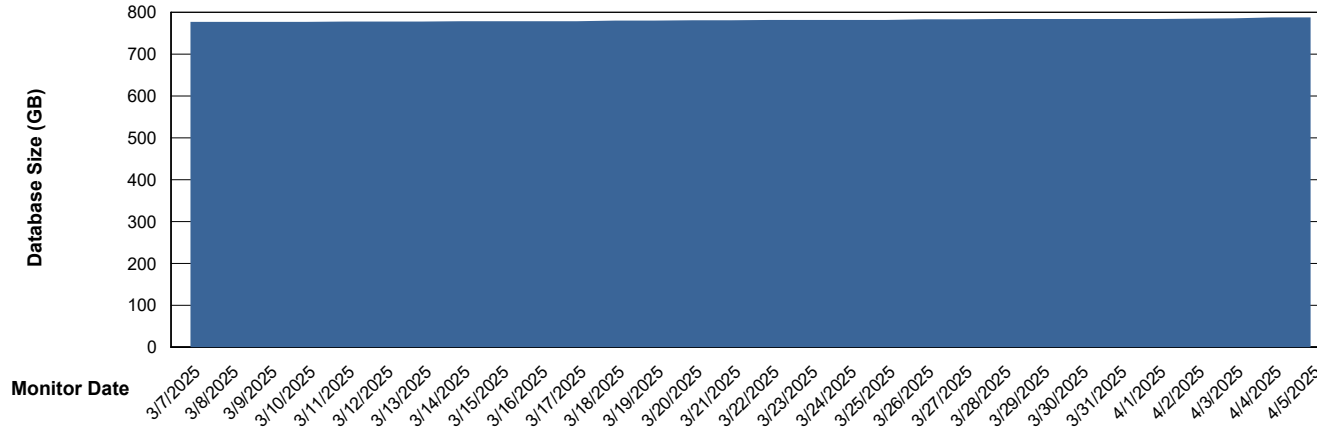

DATABASE SIZE LTS_PRD_CLSABSBI01_ABS1

Database growth over last month