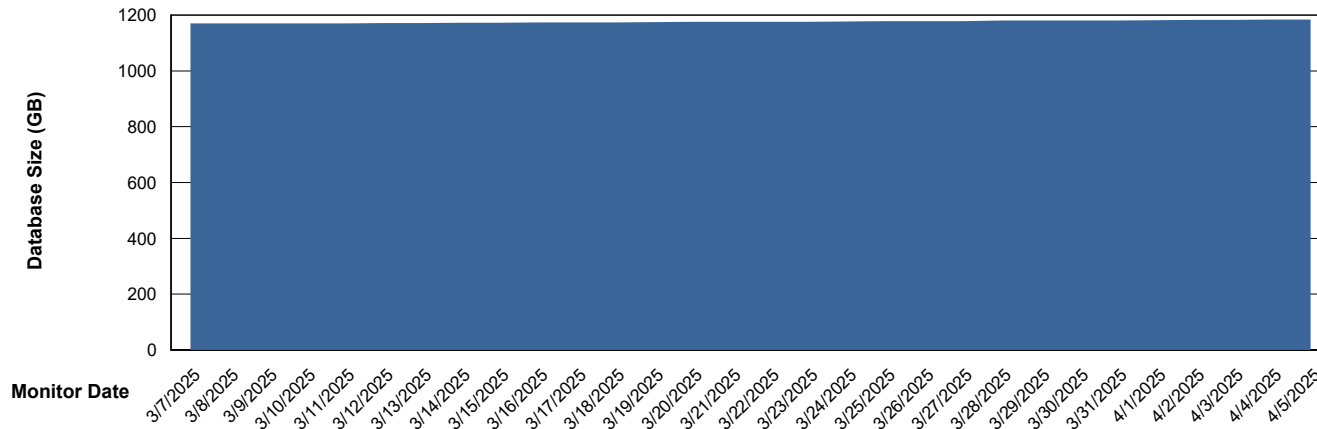

Customer LTS(CleanLease)_Production
Database ID 126

DATABASE SIZE LTS_PRD_CLSABSBI01_ABS1

Database growth over last month

DATABASE SIZE LTS_PRD_CLSABSDB01_ABS1

Database growth over last month

Weekly SLA Customer Report