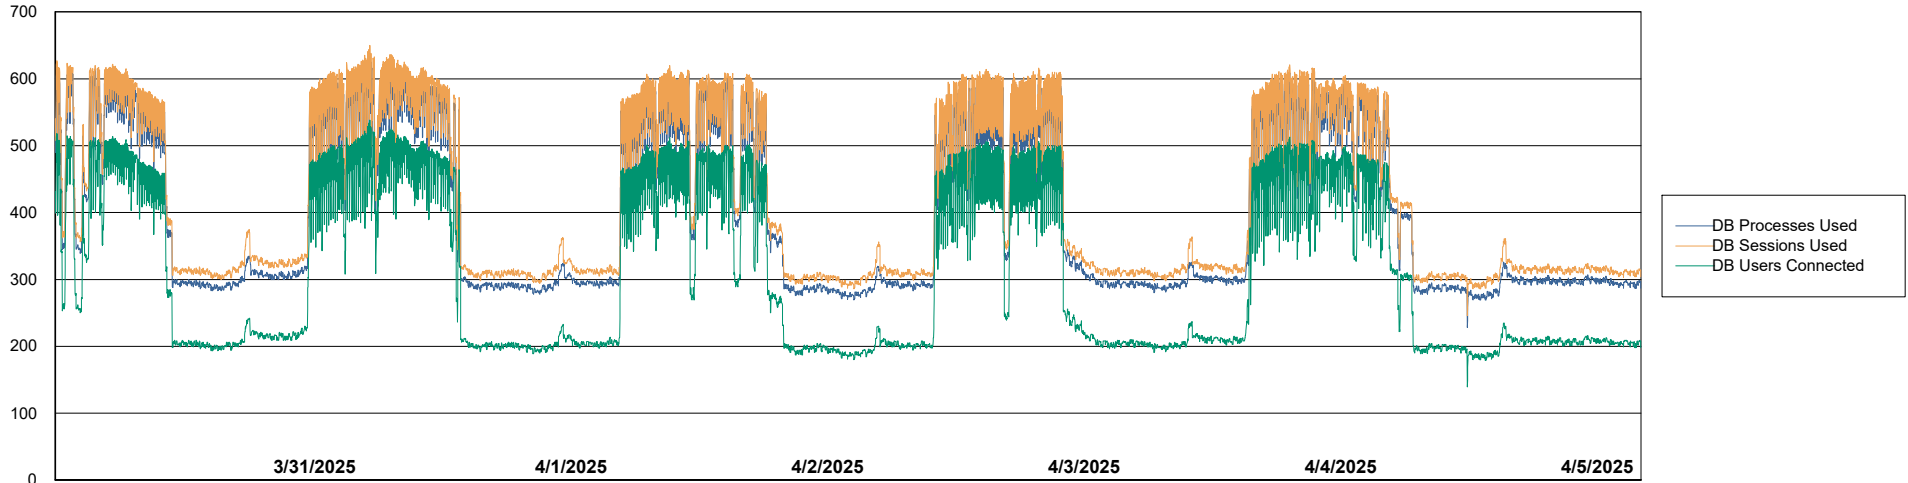

Weekly SLA Customer Report

Customer LTS(CleanLease)_Production
Database ID 126

Database Performance LTS_PRD_CLSABSBI01_ABS1

Weekly SLA Customer Report

Customer LTS(CleanLease)_Production
Database ID 126

Database Performance LTS_PRD_CLSABSDB01_ABS1