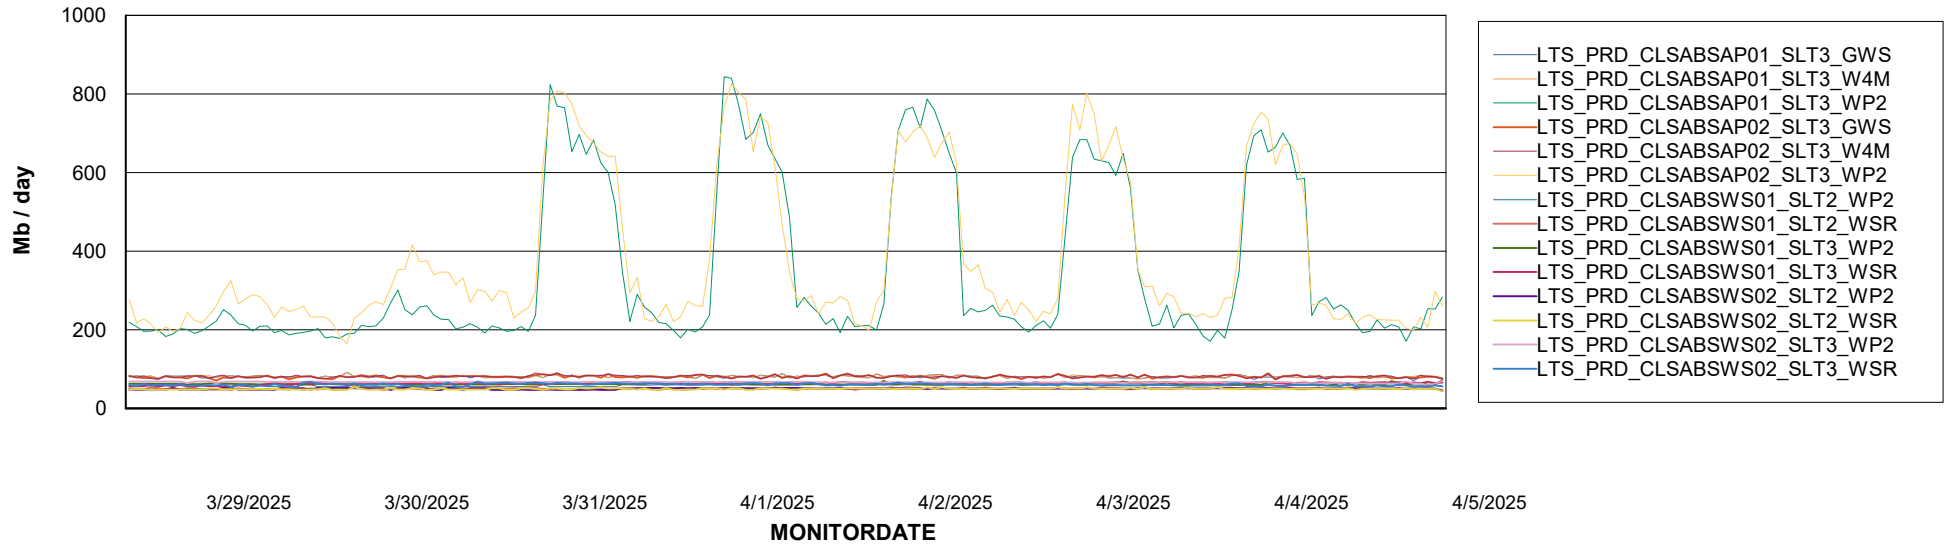

ABSSolute Web Component Services

Avg memory used per ABS Web component