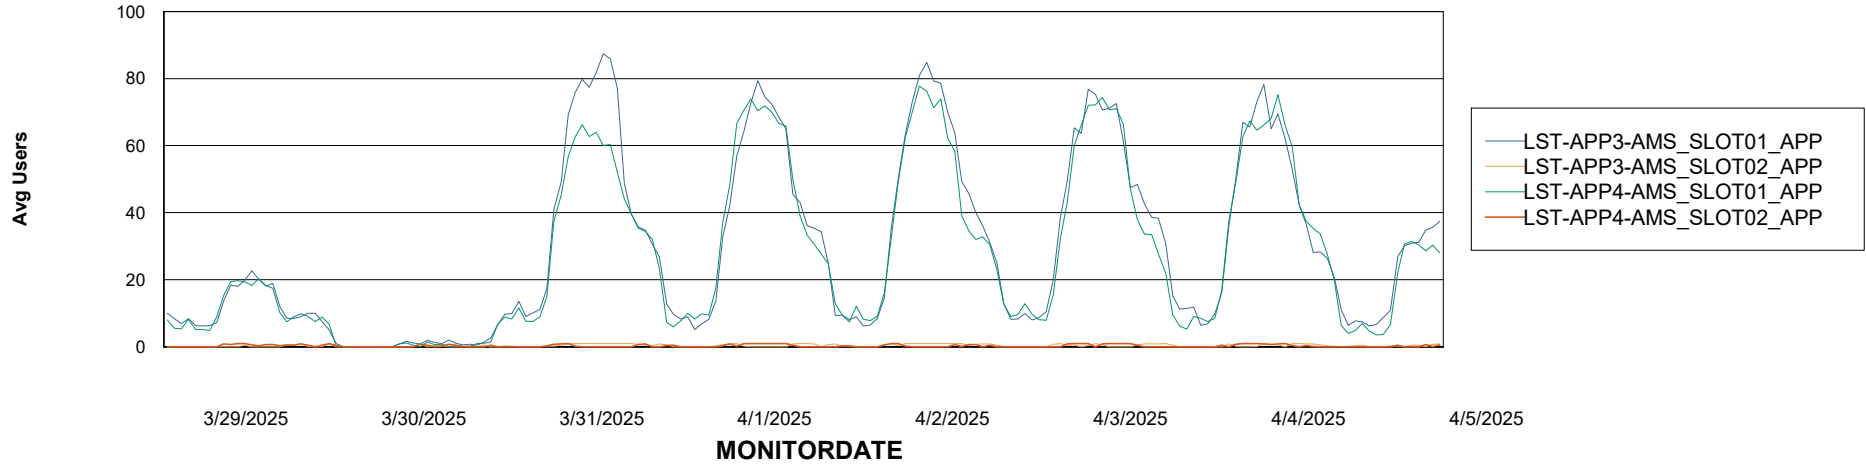

Weekly SLA Customer Report

Customer LST OCI AMS Production ABSME
Database ID 213

ABSSolute Application Server Services

Avg memory used per ABS Server Service

Avg users per day per ABS server

Weekly SLA Customer Report