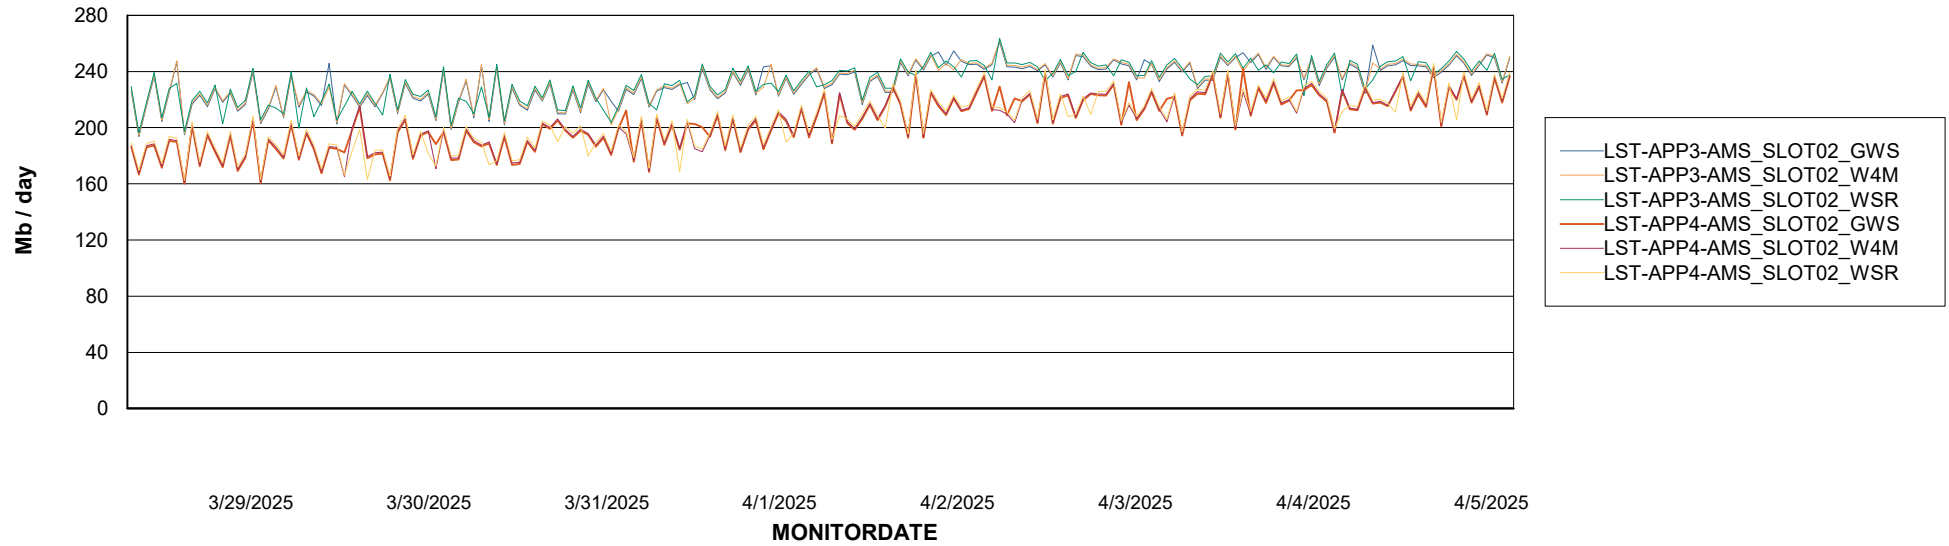

ABSSolute Web Component Services

Avg memory used per ABS Web component