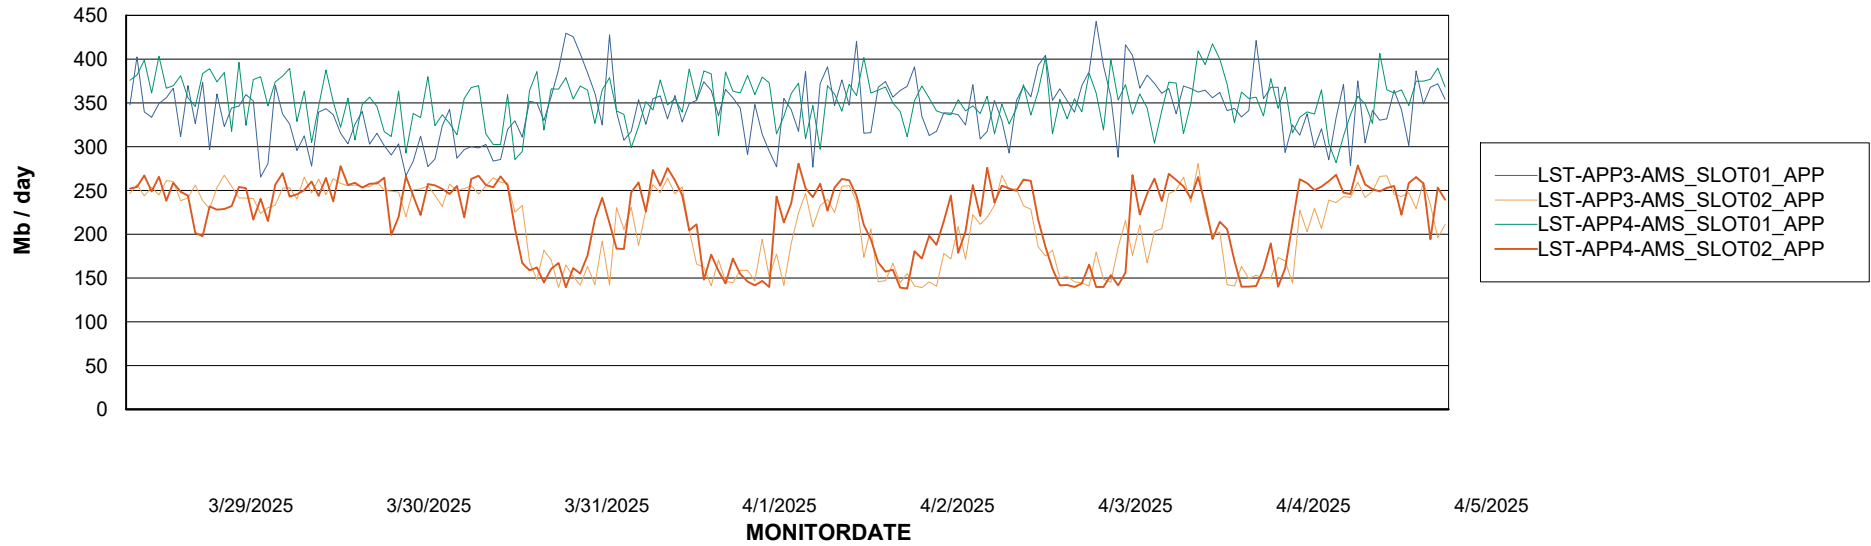

ABSSolute Application Server Services

Avg memory used per ABS Server Service