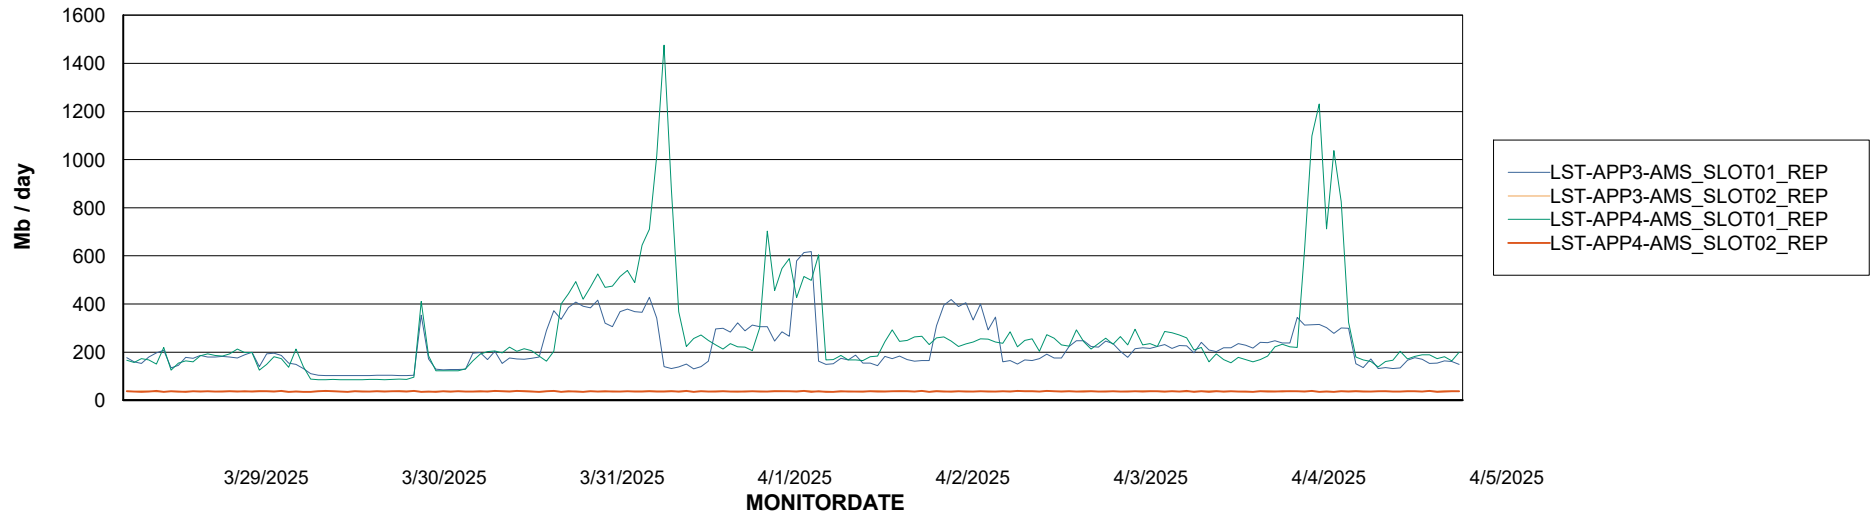

ABSSolute Application ReportServer Services

Avg memory used per ReportServer Service