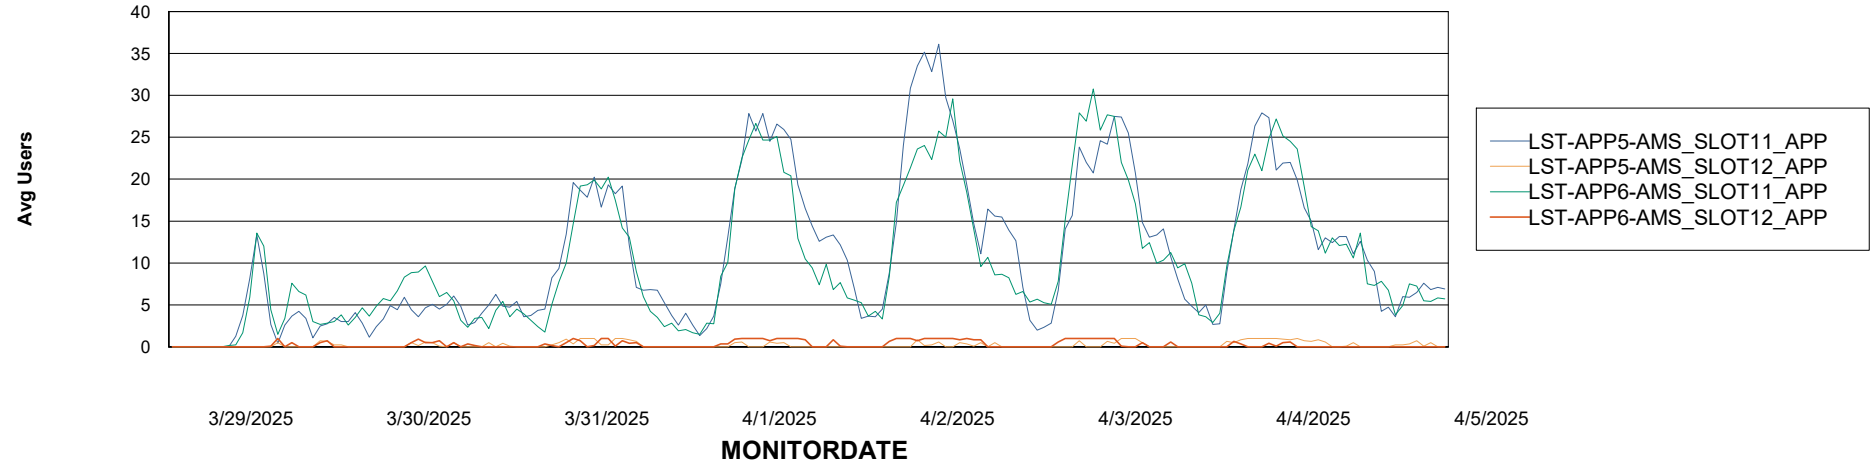

Weekly SLA Customer Report

Customer LST OCI AMS Production ABSEE2
Database ID 212

ABSSolute Application Server Services

Avg memory used per ABS Server Service

Avg users per day per ABS server

Weekly SLA Customer Report