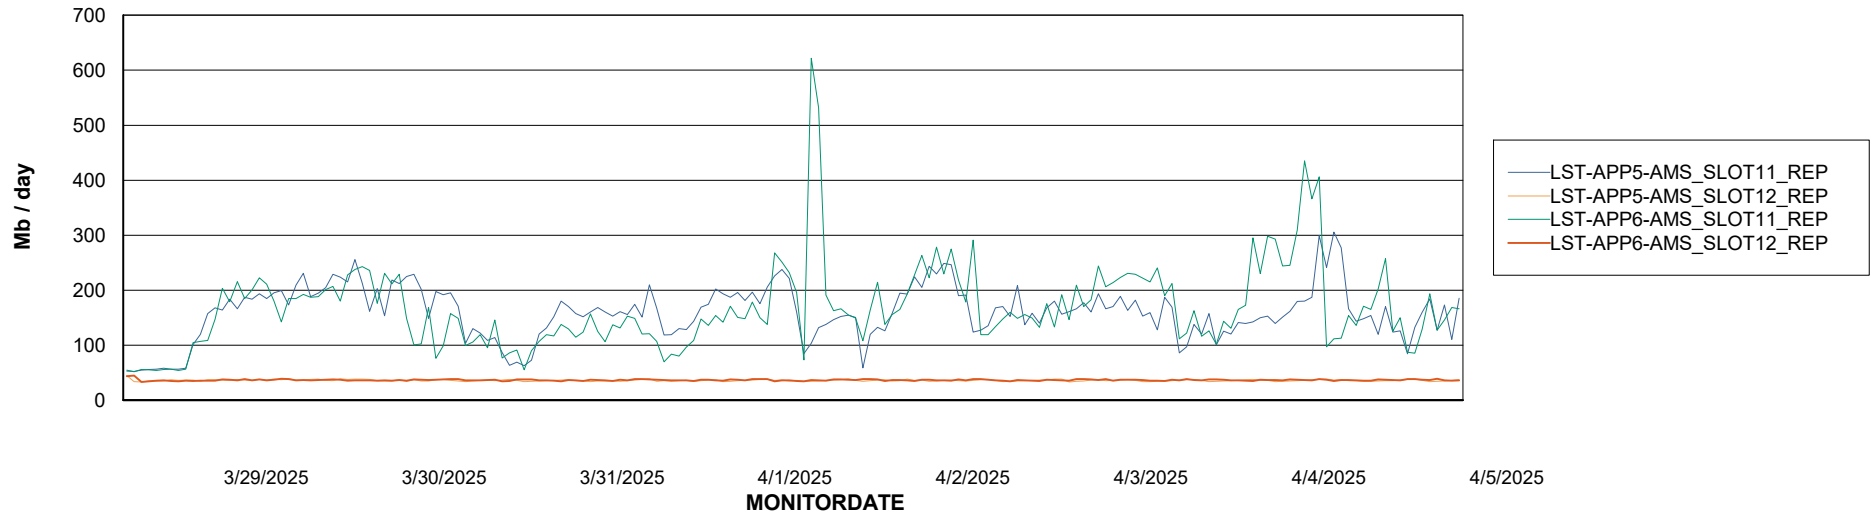

ABSSolute Application ReportServer Services

Avg memory used per ReportServer Service