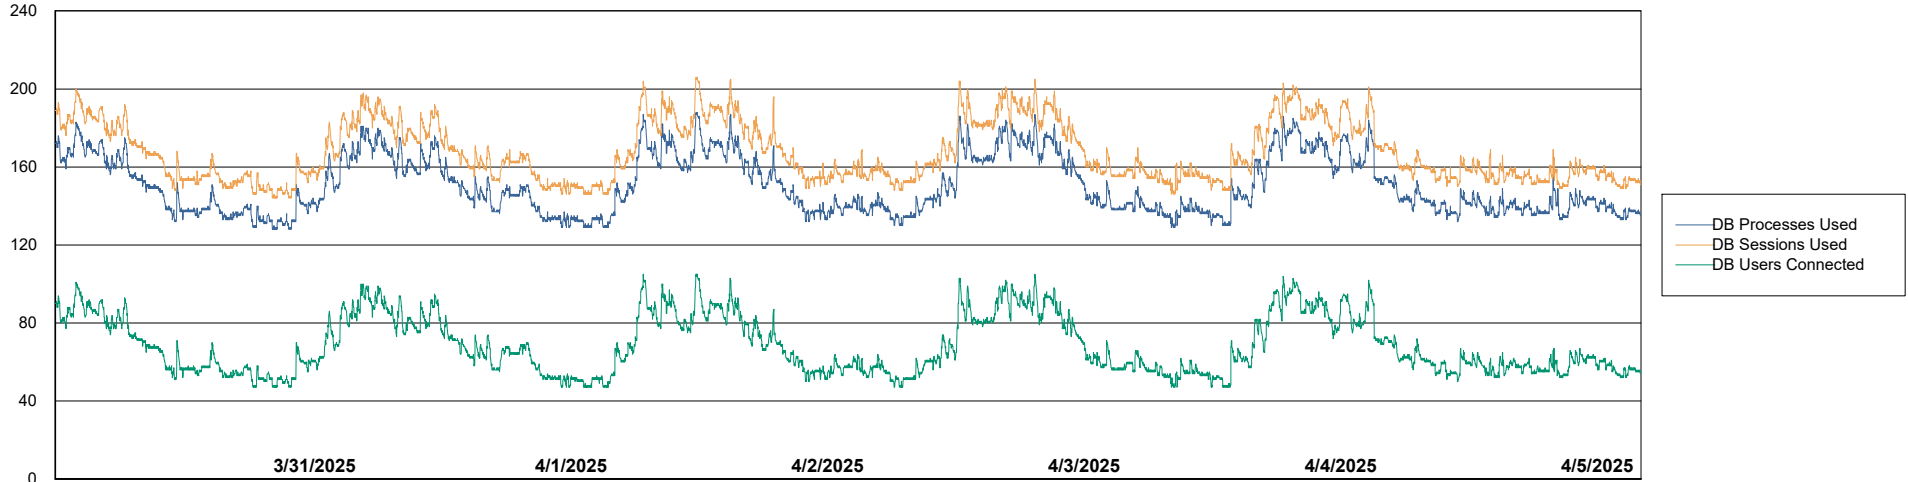

Database Performance LST-DBS6-AMS_DB_ABSEE2