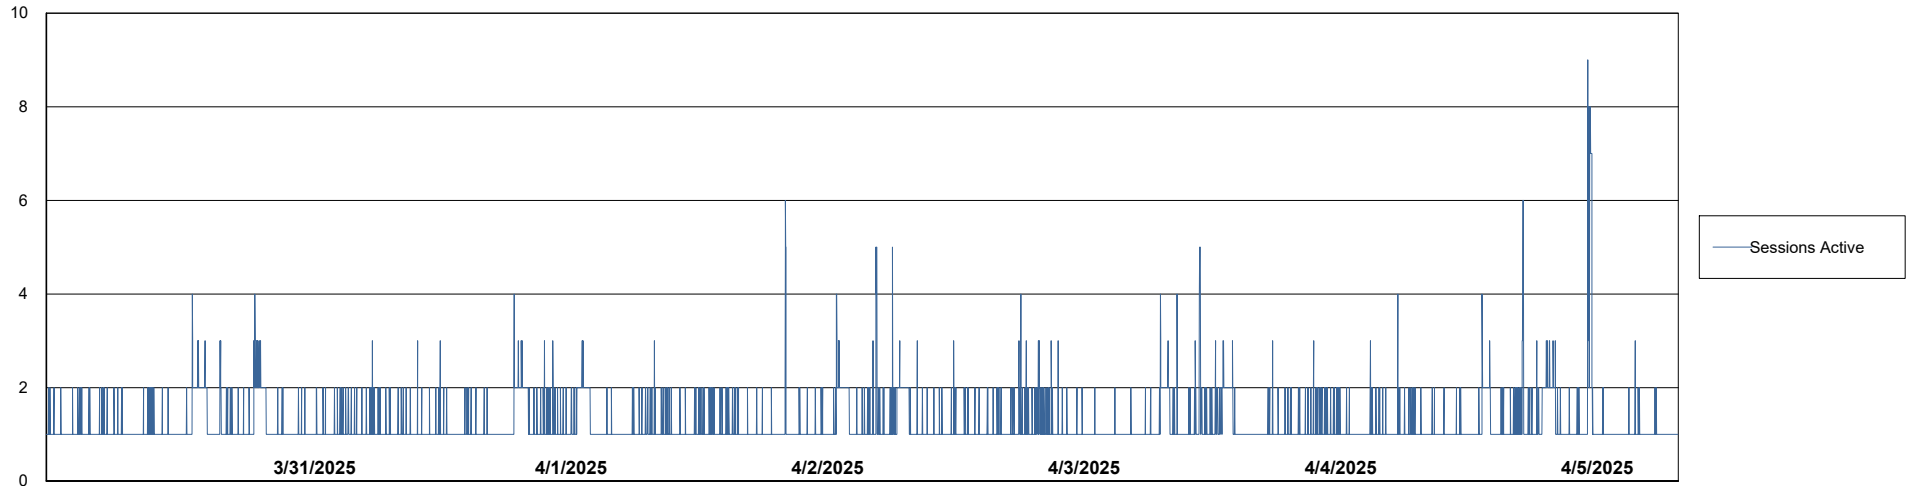

Database Performance LST-DBS6-AMS_DB_ABSEE2