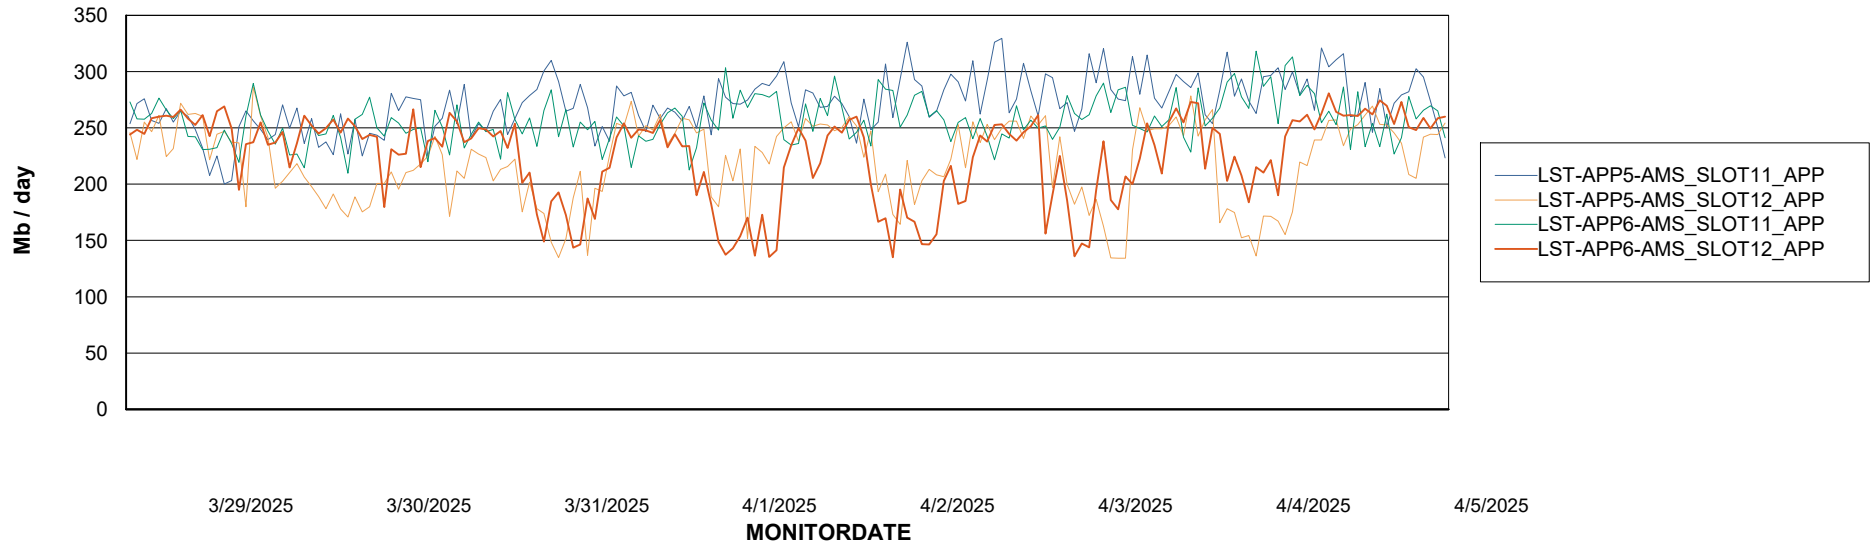

ABSSolute Application Server Services

Avg memory used per ABS Server Service