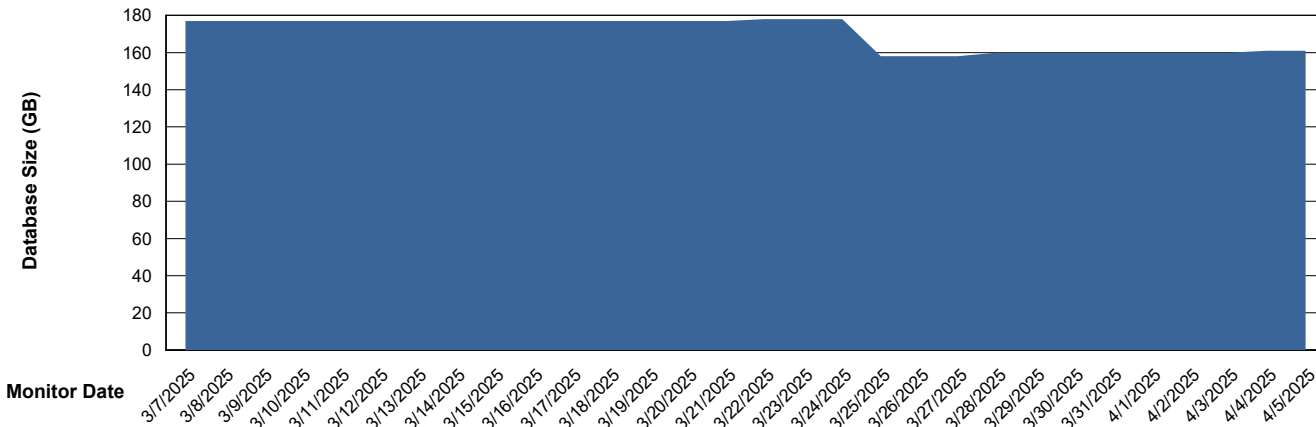

Database Performance LST-DBS6-AMS_DB_ABSEE2

Weekly SLA Customer Report

Customer LST OCI AMS Production ABSEE2
 Database ID 212

DATABASE SIZE LST-DBS6-AMS_DB_ABSEE2

Database growth over last month

Database Tablespace LST-DBS6-AMS_DB_ABSEE2