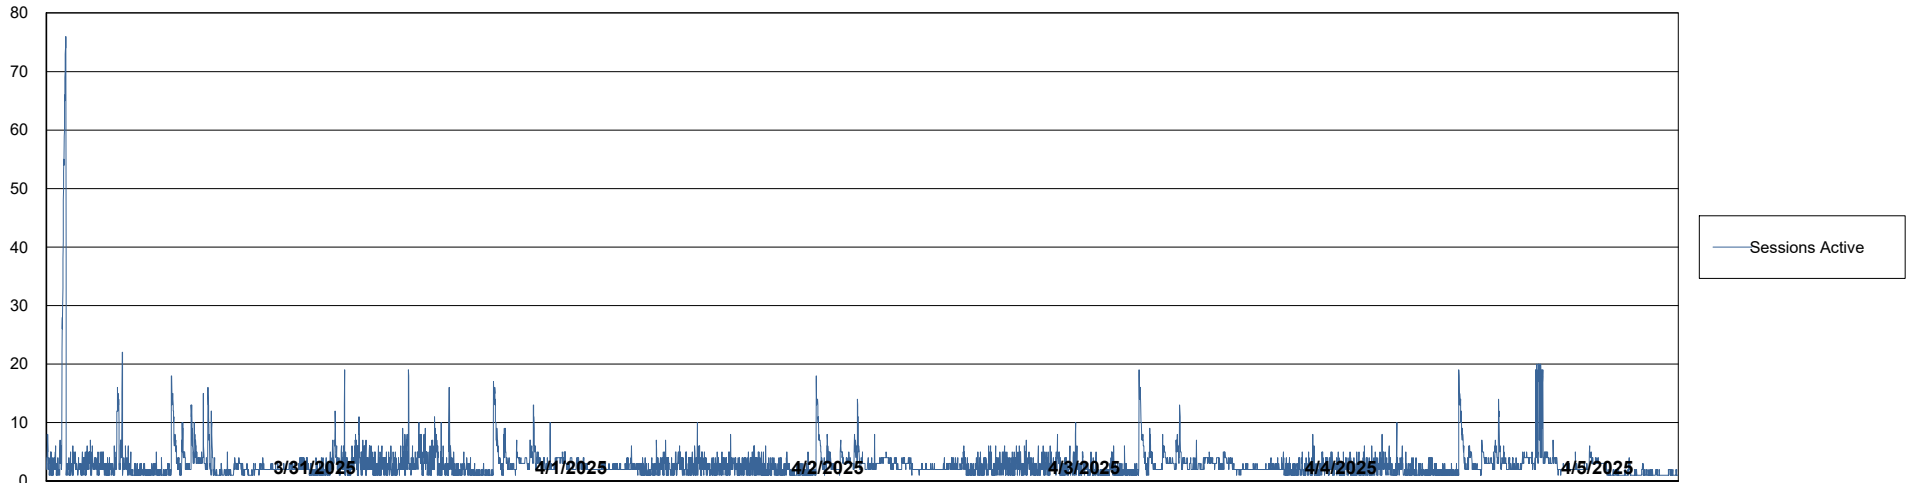

Database Performance KLH_PRD_SRSDDB01_ABS1