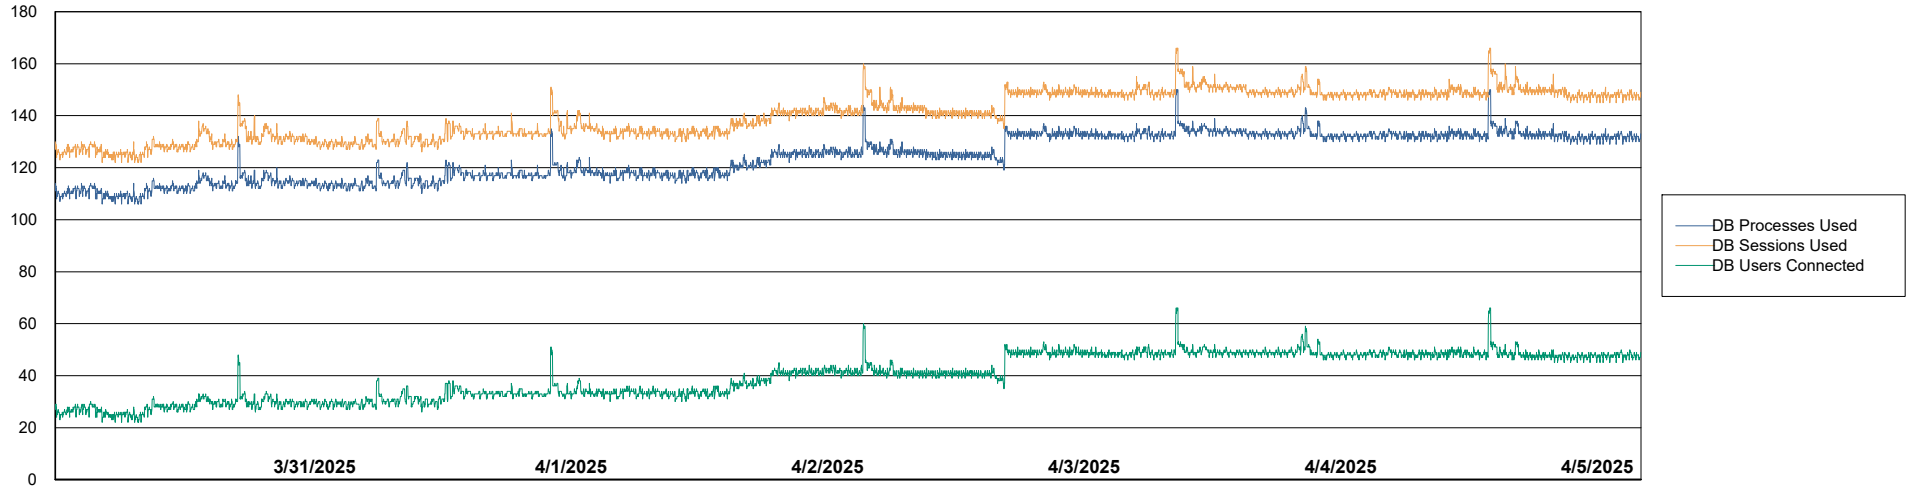

Weekly SLA Customer Report

Customer KLH_Production (24/7)
Database ID 139

Database Performance Future Live KLH_PRD_SRSBIDB02_ABS1

Weekly SLA Customer Report

Customer KLH_Production (24/7)
Database ID 139

Database Performance KLH_PRD_SRSBIDB01_ABS1