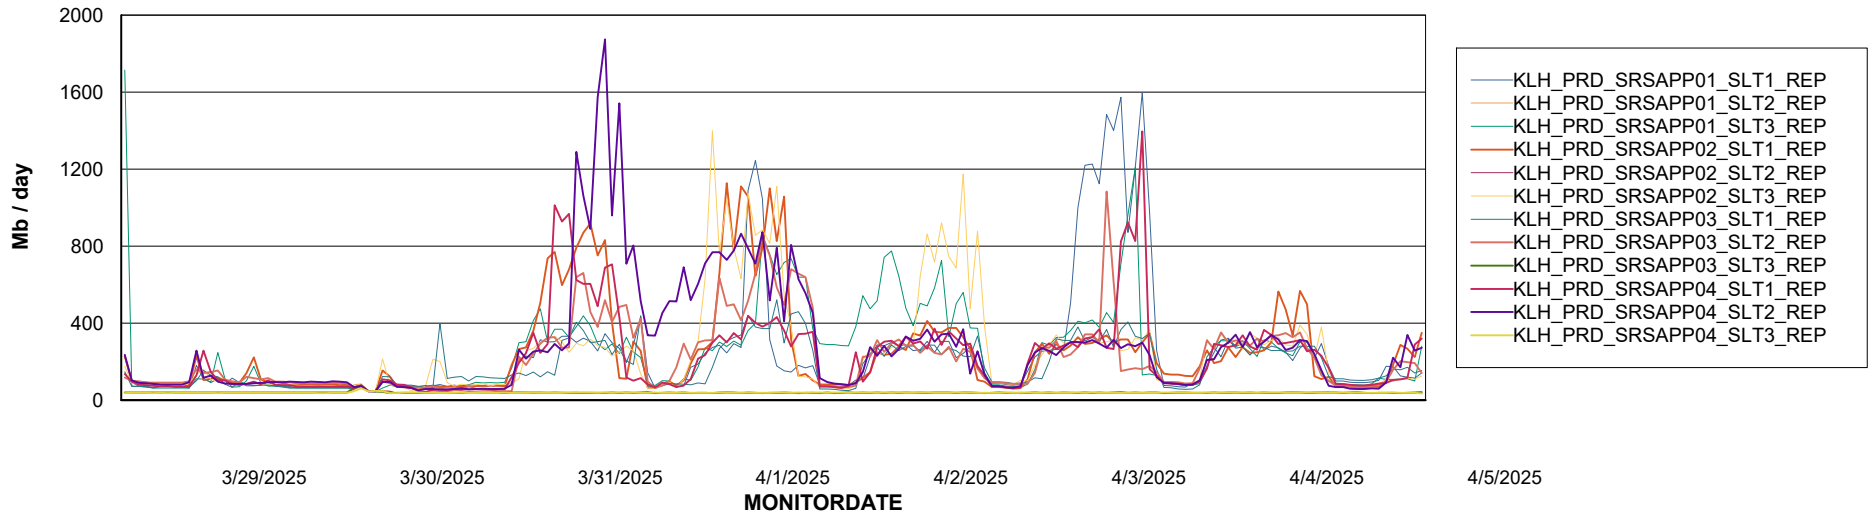

ABSSolute Application ReportServer Services

Avg memory used per ReportServer Service