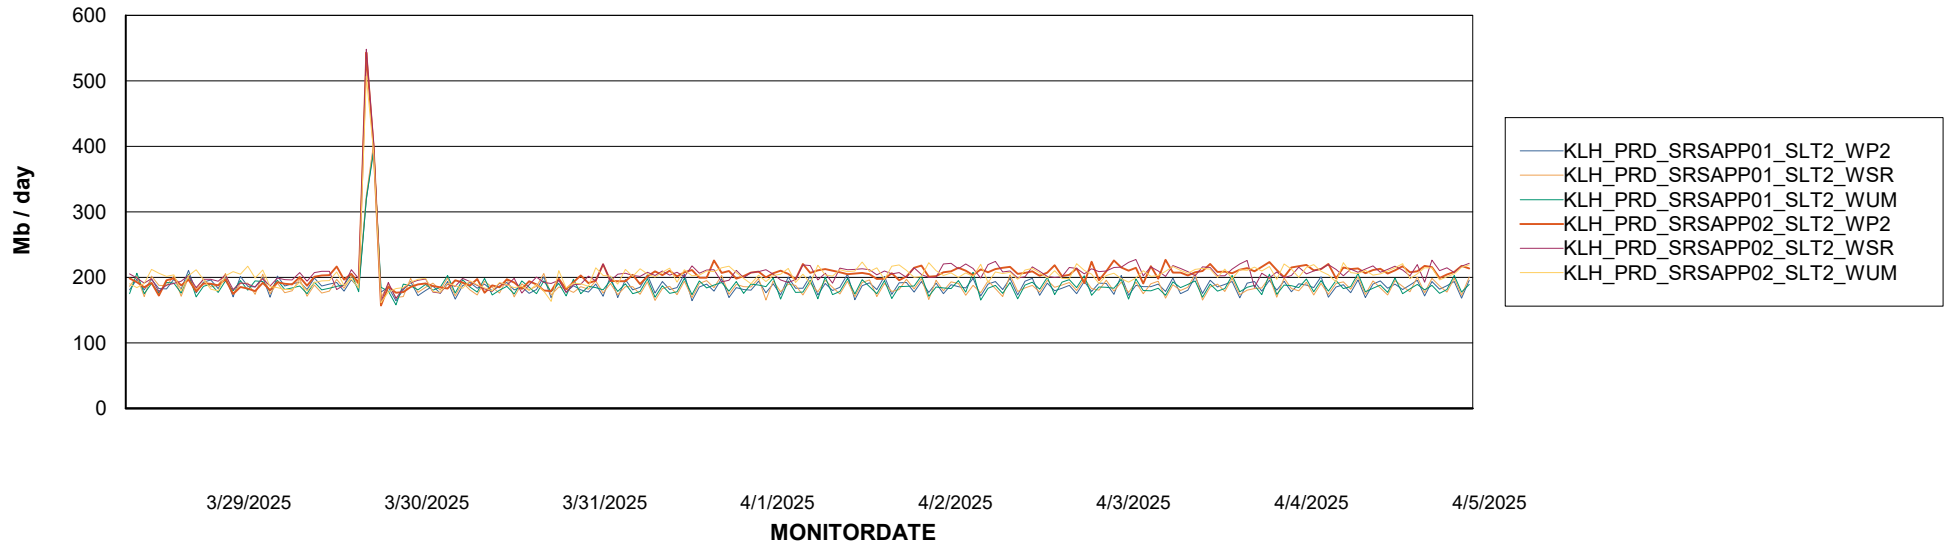

ABSSolute Web Component Services

Avg memory used per ABS Web component