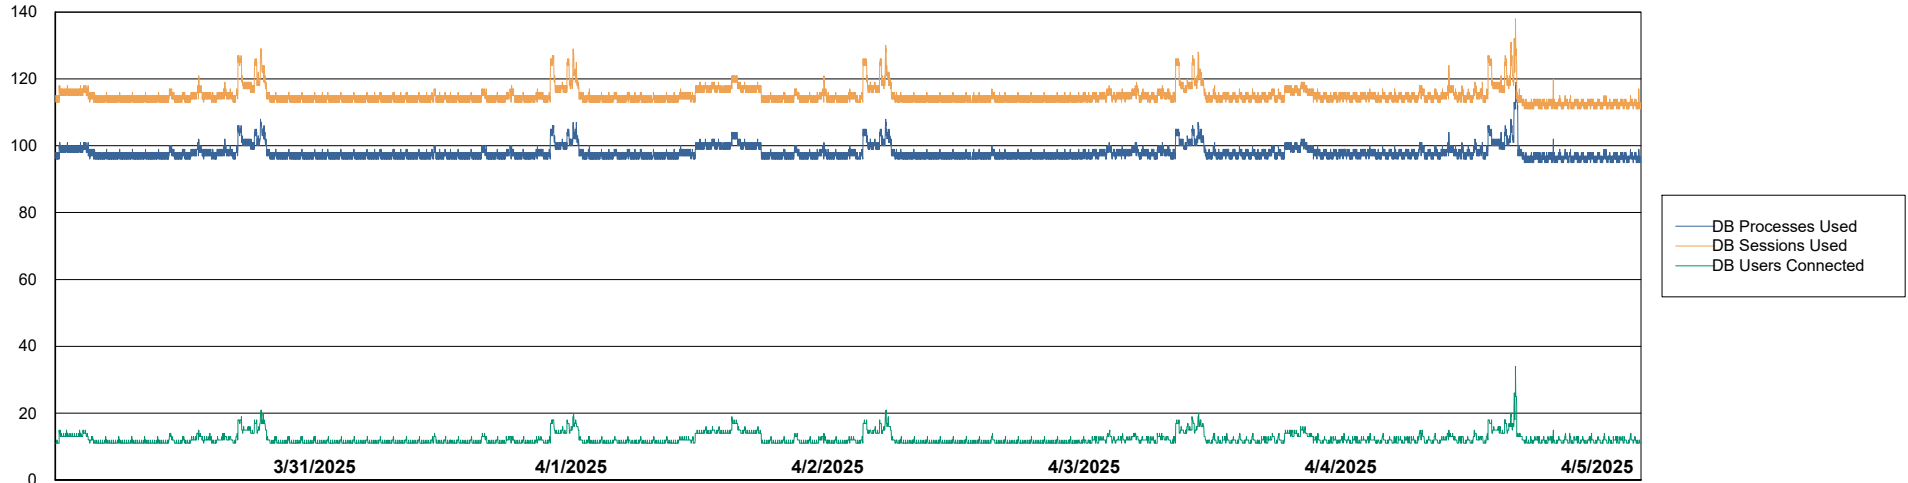

Weekly SLA Customer Report

Customer KLH_Production (24/7)
Database ID 139

Database Performance Future Live KLH_PRD_SRSBIDB02_ABS1

Weekly SLA Customer Report

Customer KLH_Production (24/7)
Database ID 139

Database Performance KLH_PRD_SRSBIDB01_ABS1