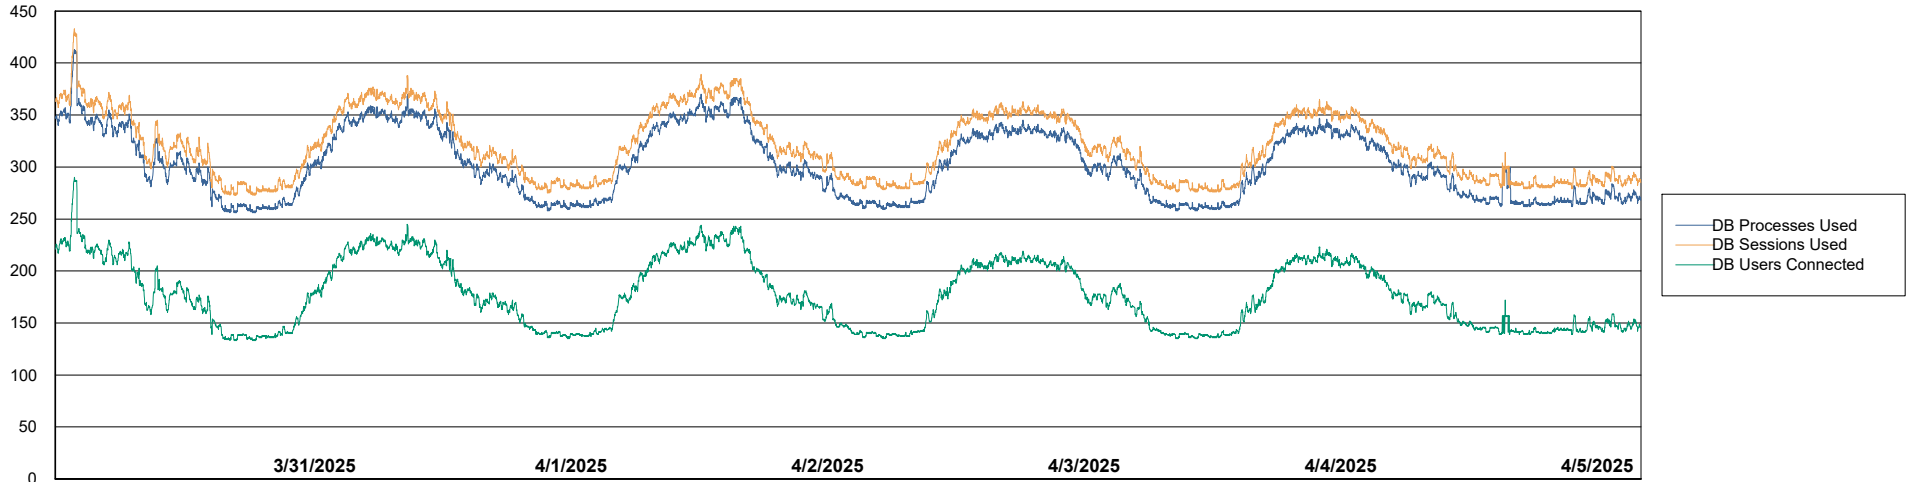

Database Performance KLH_PRD_SRSDDB01_ABS1