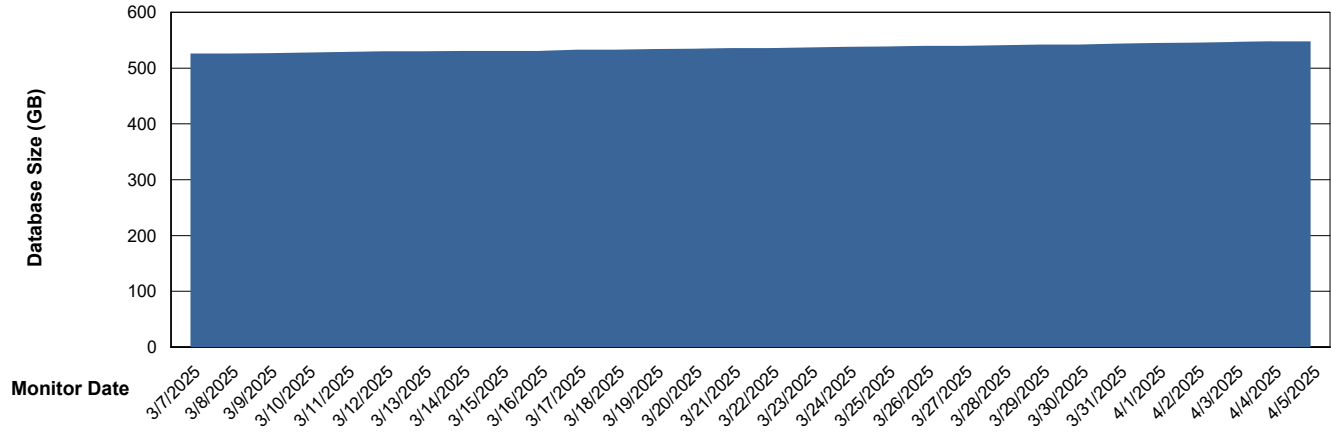

DATABASE SIZE KLH_PRD_SRSBIDB01_ABS1

Database growth over last month

Weekly SLA Customer Report

Customer KLH_Production (24/7)
Database ID 139

DATABASE SIZE KLH_PRD_SRSDDB01_ABS1

Database growth over last month