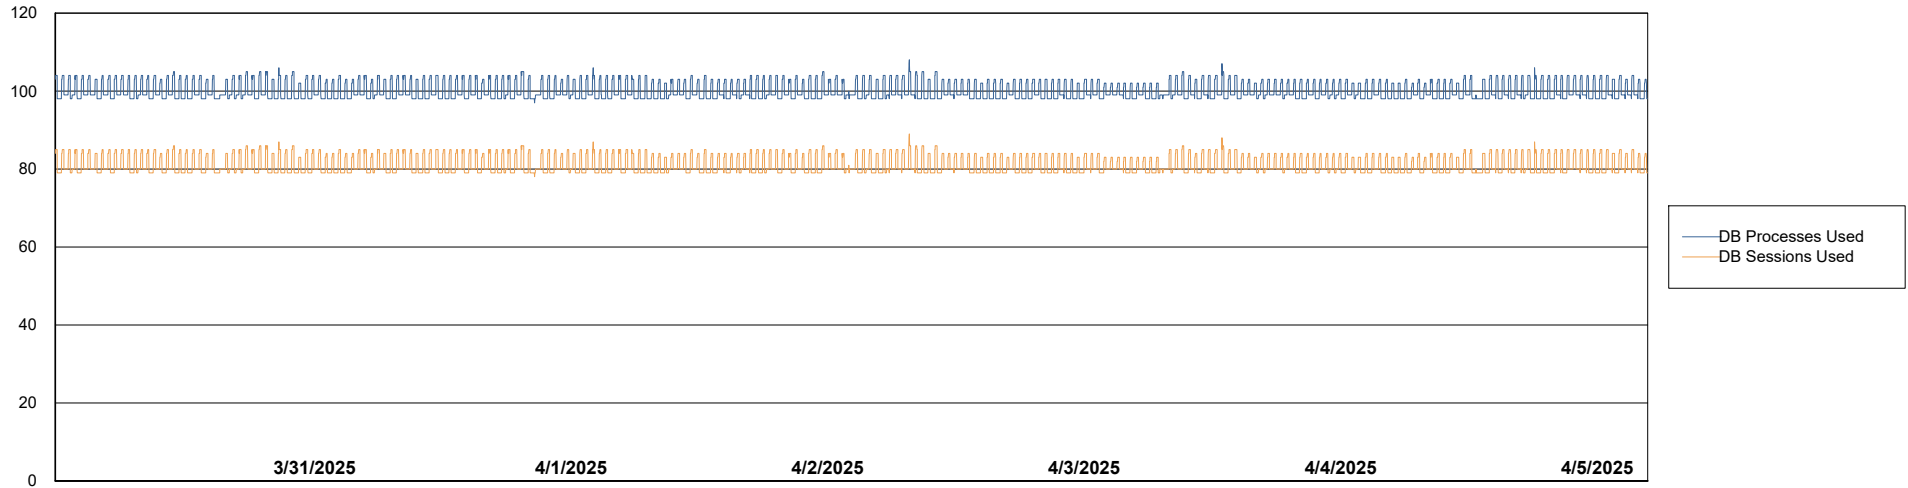

Database Performance KLH_PRD_SRSD02_HSBABS1

DB Processes Max 0
DB Processes Max 4
DB Processes Max 1,000