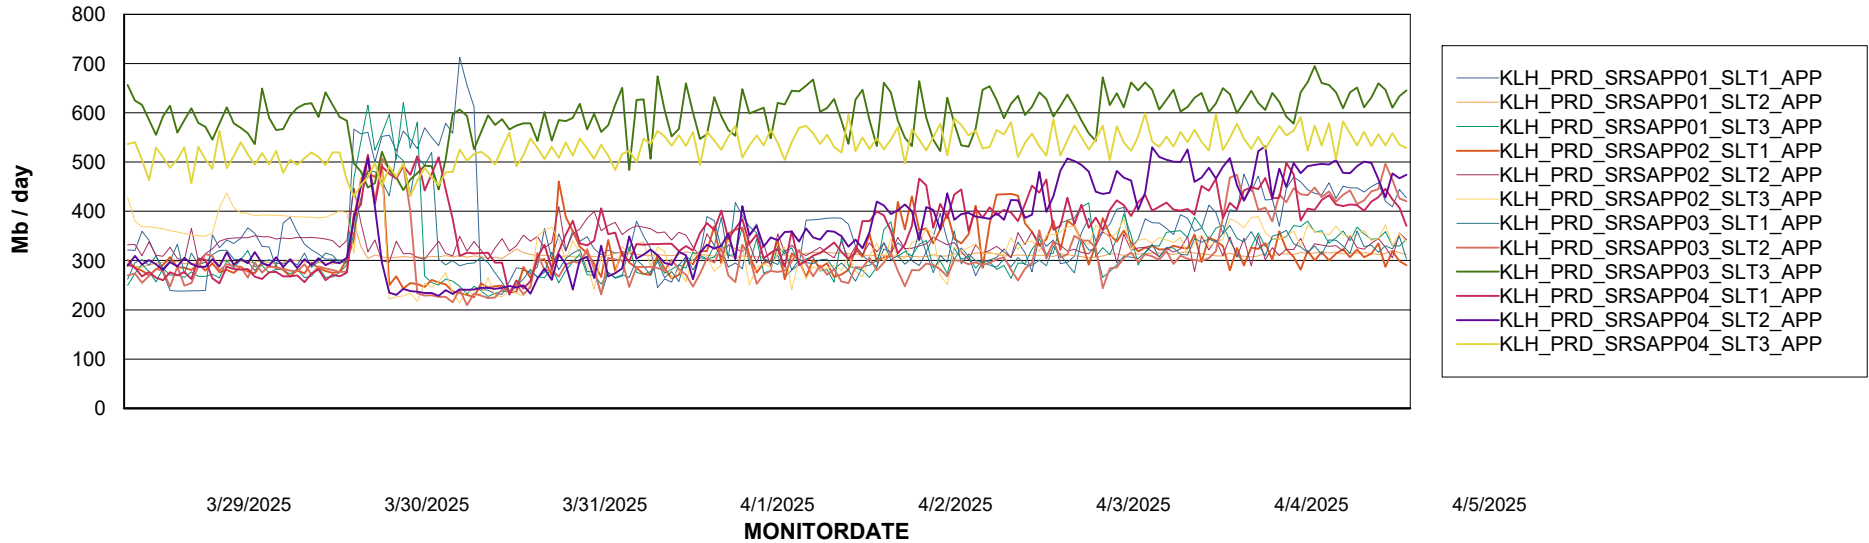

ABSSolute Application Server Services

Avg memory used per ABS Server Service