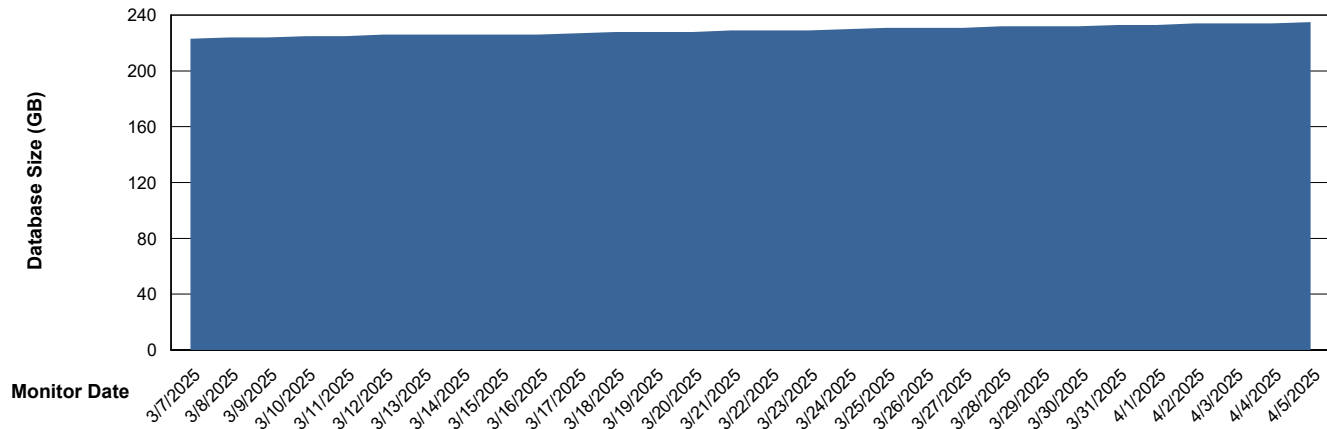

DATABASE SIZE KLH_PRD_SRSBIDB01_ABS1

Database growth over last month