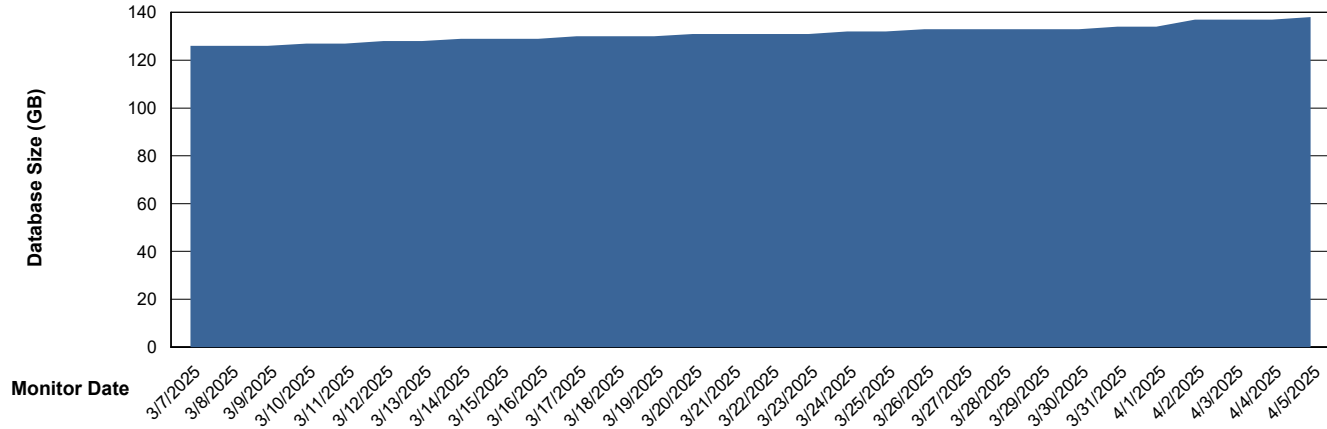

DB Processes Max 0
DB Processes Max 4
DB Processes Max 1,000

Weekly SLA Customer Report

Customer KLH_Production (24/7)
Database ID 139

DATABASE SIZE Future Live KLH_PRD_SRSBIDB02_ABS1

Database growth over last month

DATABASE SIZE KLH_PRD_SRSBIDB01_ABS1

Database growth over last month

Weekly SLA Customer Report

Customer KLH_Production (24/7)
Database ID 139

DATABASE SIZE KLH_PRD_SRSDDB01_ABS1

Database growth over last month