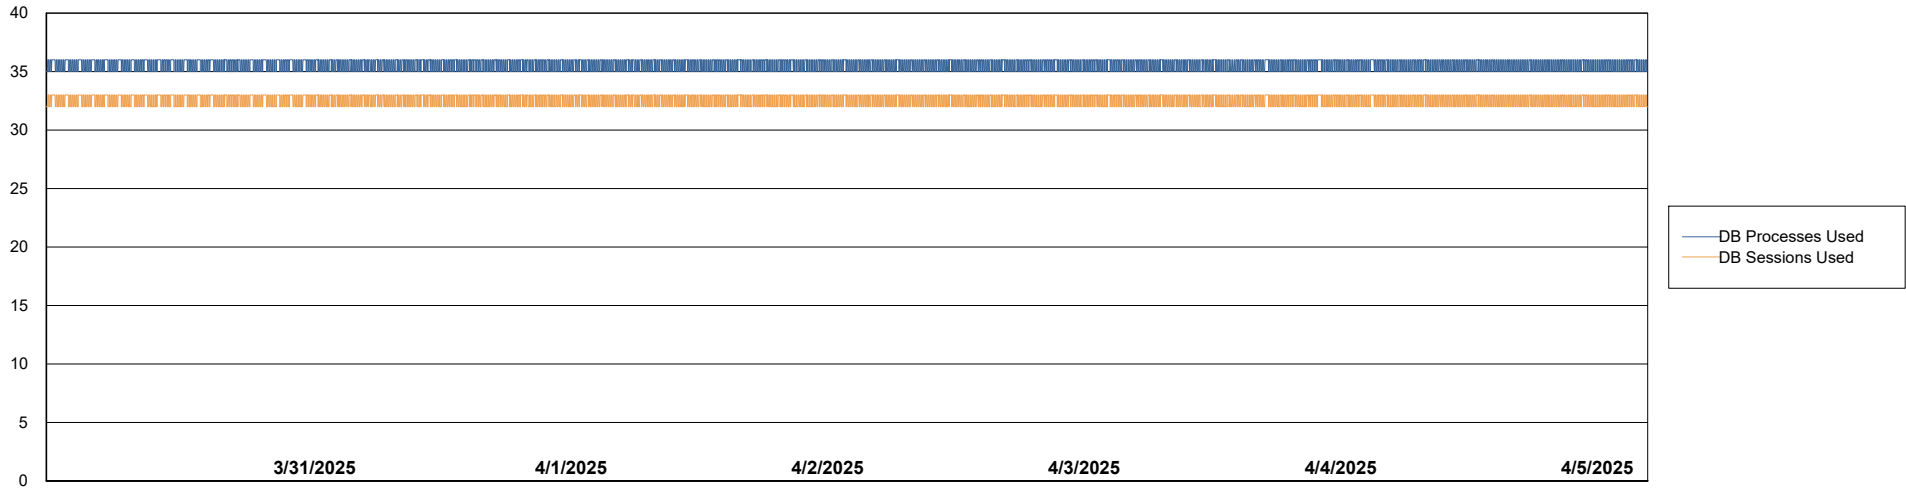

Database Performance KLA_STB_KLAHQORA06_DB_HSBABS1

DB Processes Max 1,000