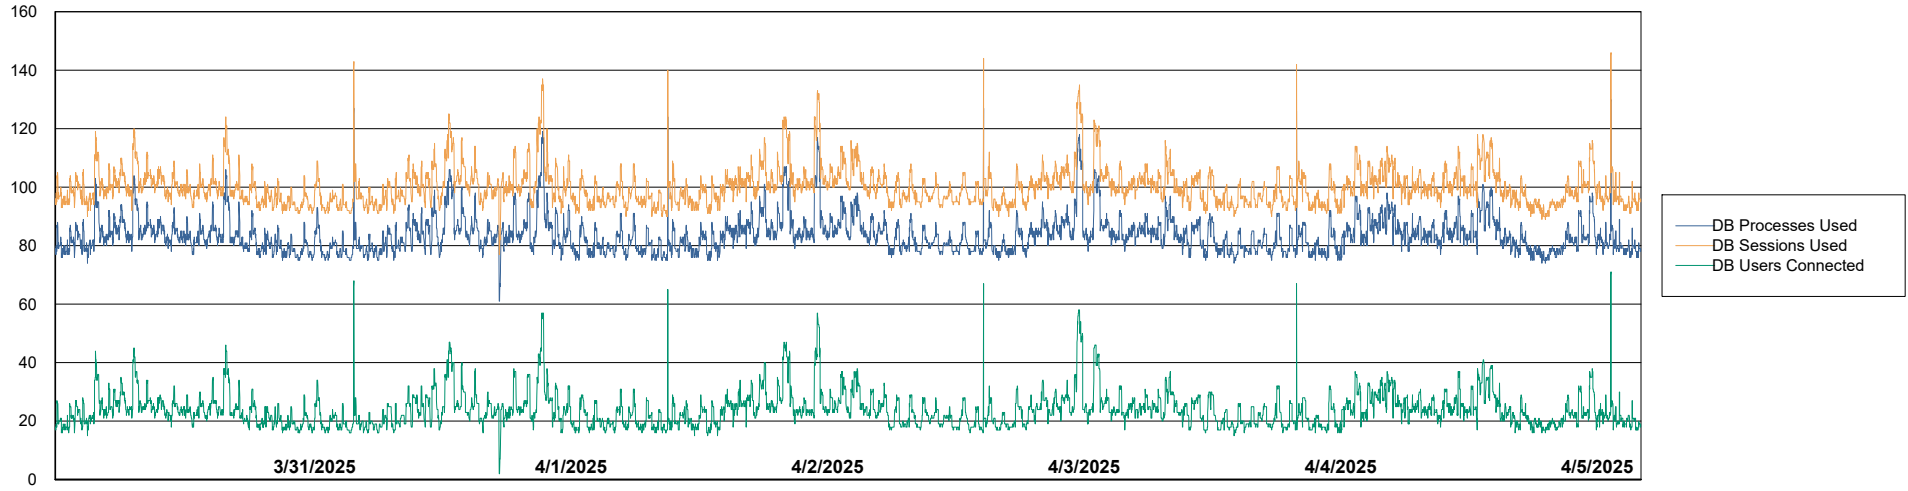

Database Performance KBR-BI-TOR_PROD_ABS1