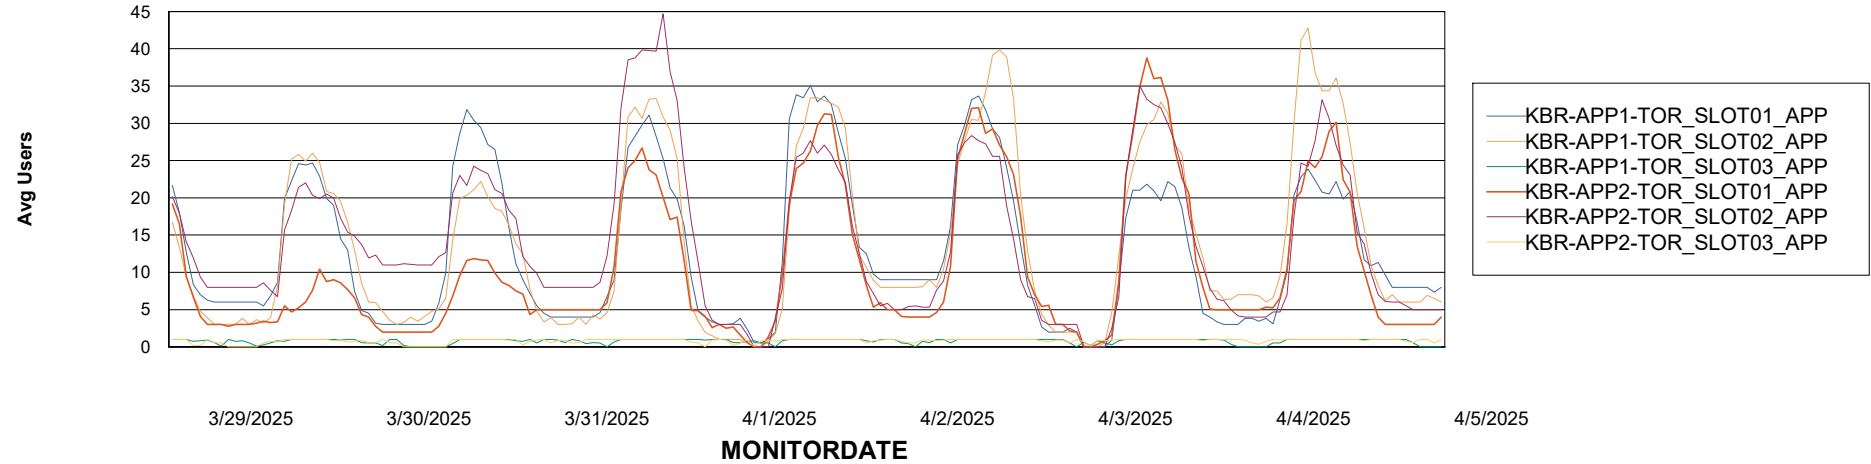

Avg users per day per ABS server