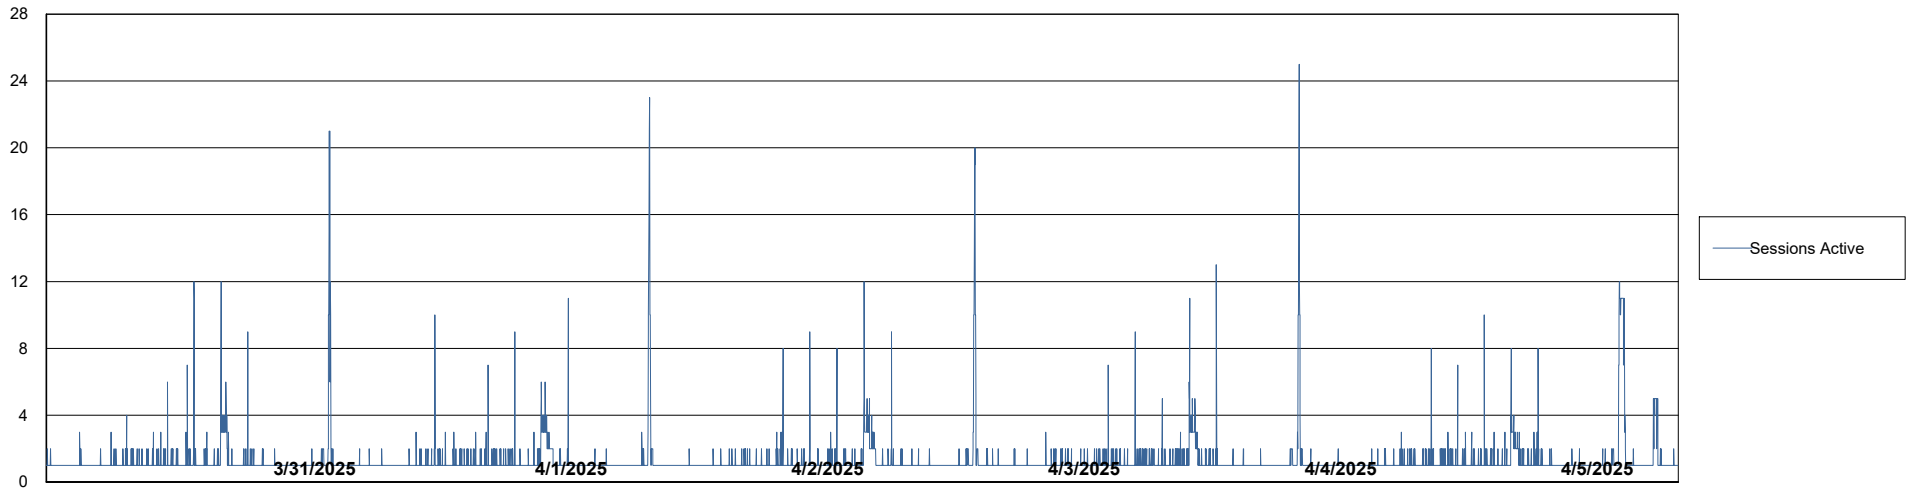

Weekly SLA Customer Report

Customer KBR OCI TOR Production
Database ID 200

Database Performance KBR-BI-TOR_PROD_ABS1

Weekly SLA Customer Report

Customer KBR OCI TOR Production
Database ID 200

Database Performance KBR-DBS1-TOR_PROD_ABS1