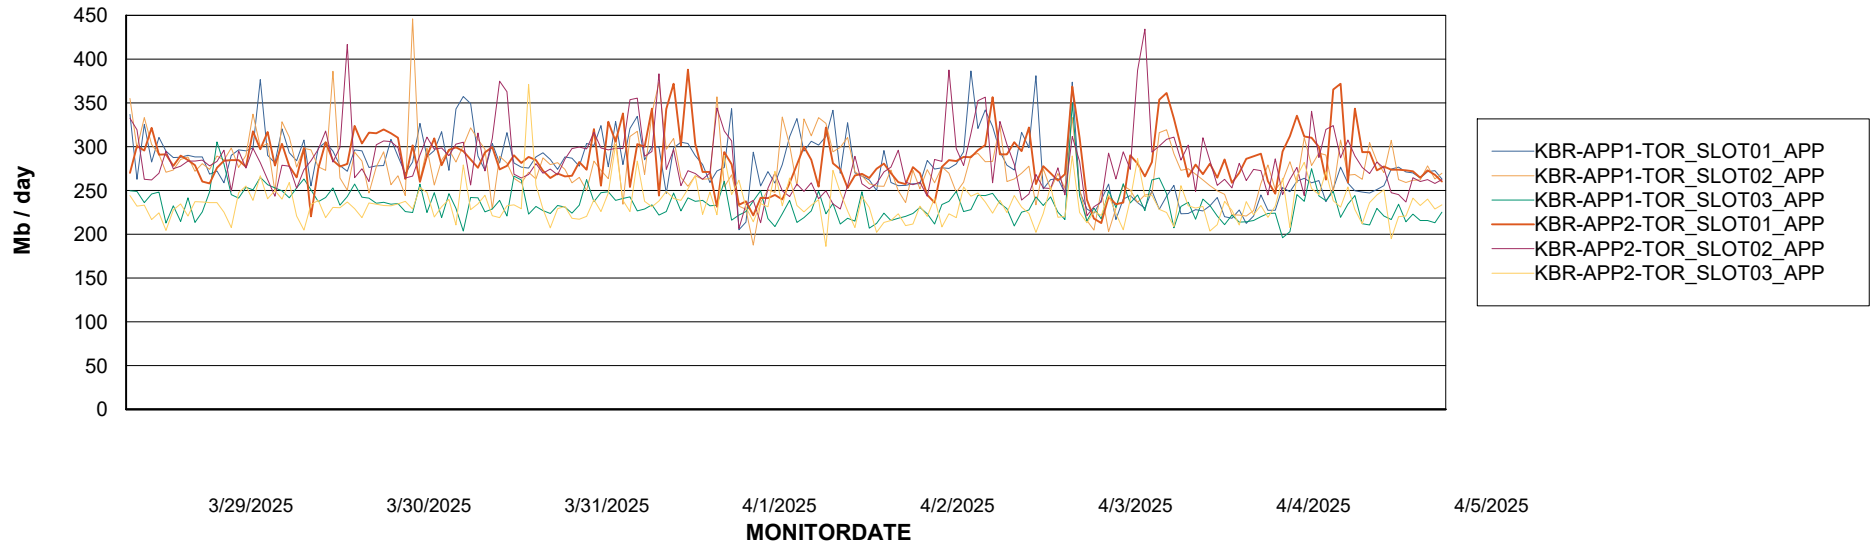

ABSSolute Application Server Services

Avg memory used per ABS Server Service