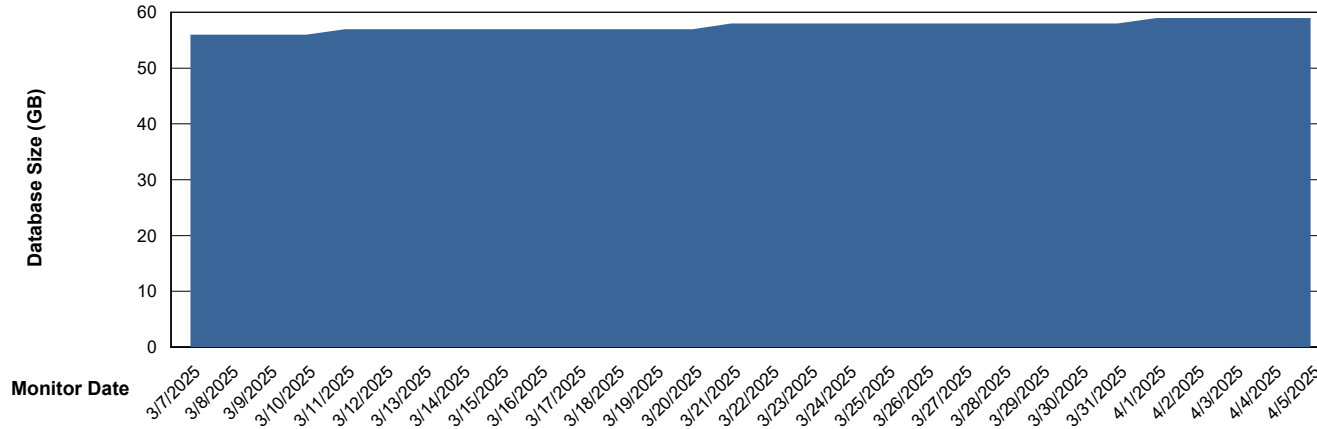

DATABASE SIZE KBR-BI-TOR_PROD_ABS1

Database growth over last month