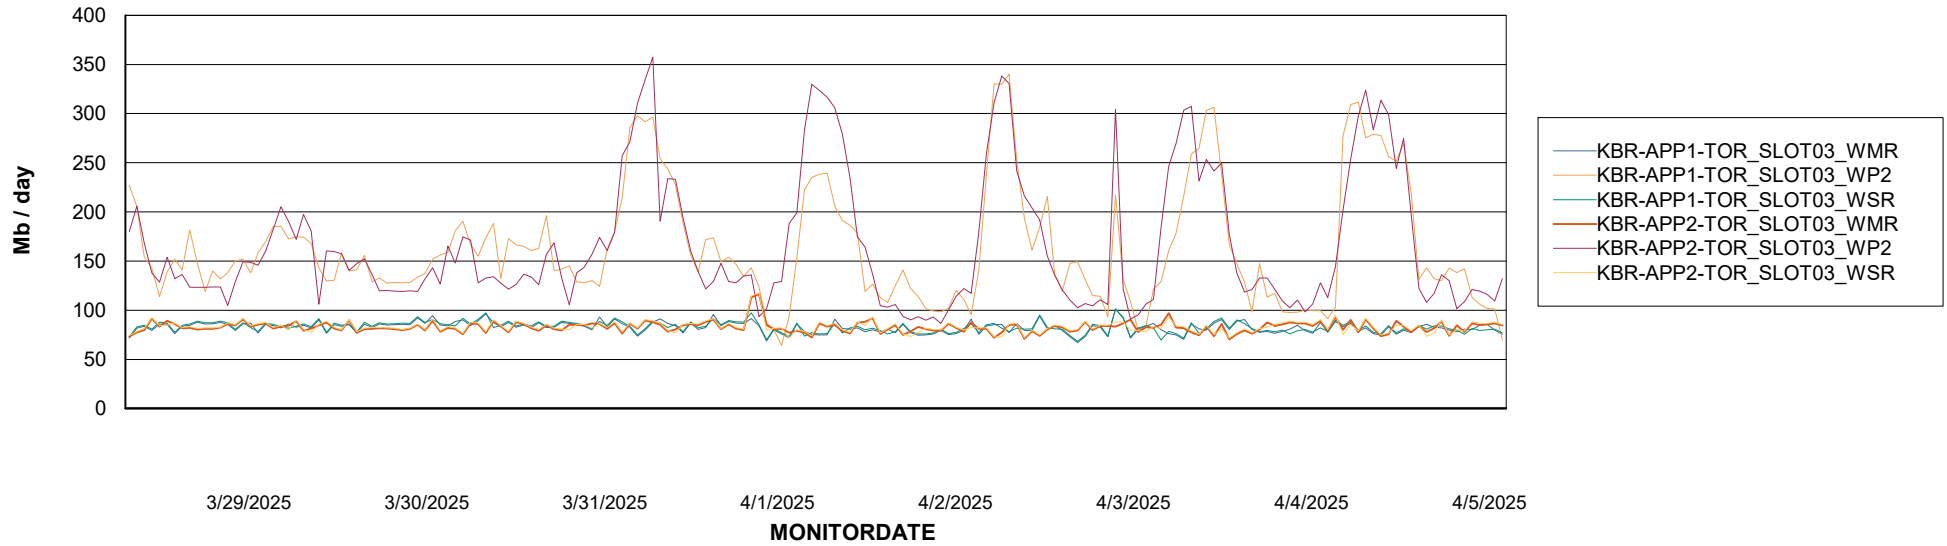

Avg memory used per ReportServer Service

Weekly SLA Customer Report

Customer KBR OCI TOR Production
Database ID 200

ABSSolute Web Component Services

Avg memory used per ABS Web component

Weekly SLA Customer Report