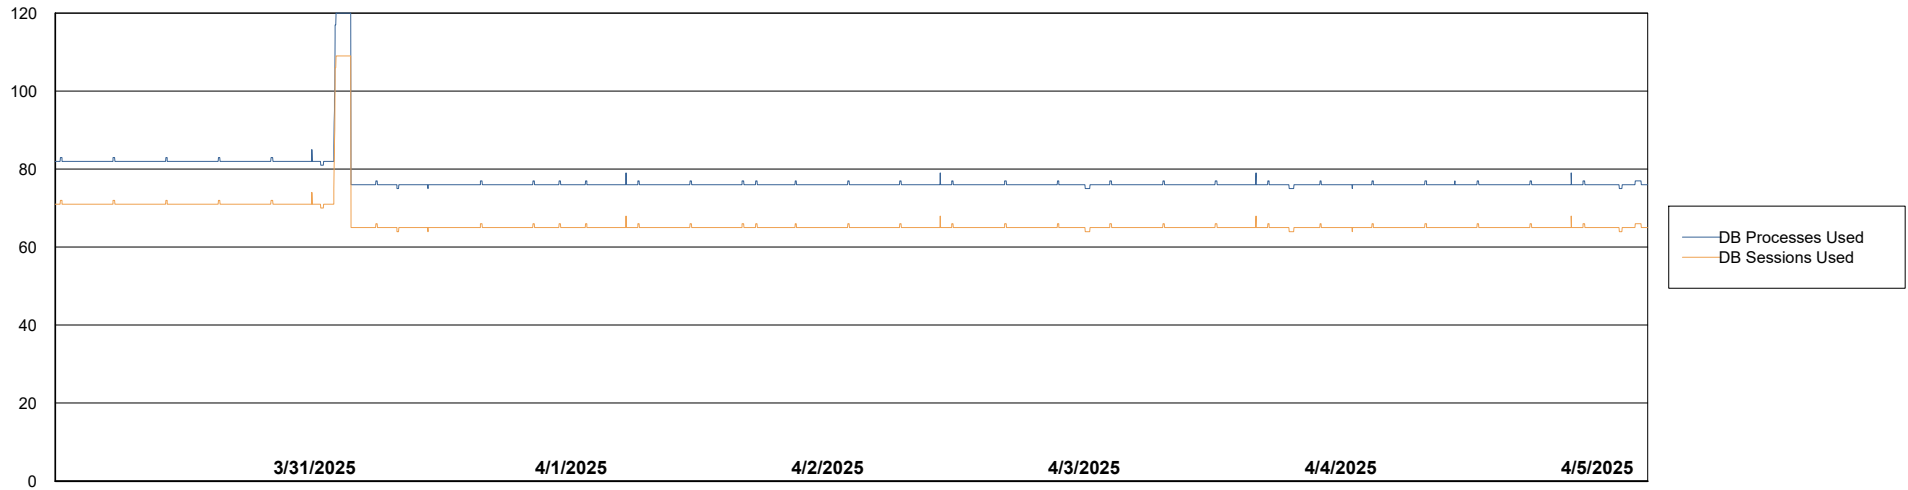

Database Performance KBR-DBS2-TOR_PROD_HSBABS1

DB Processes Max 0
DB Processes Max 4
DB Processes Max 1,000