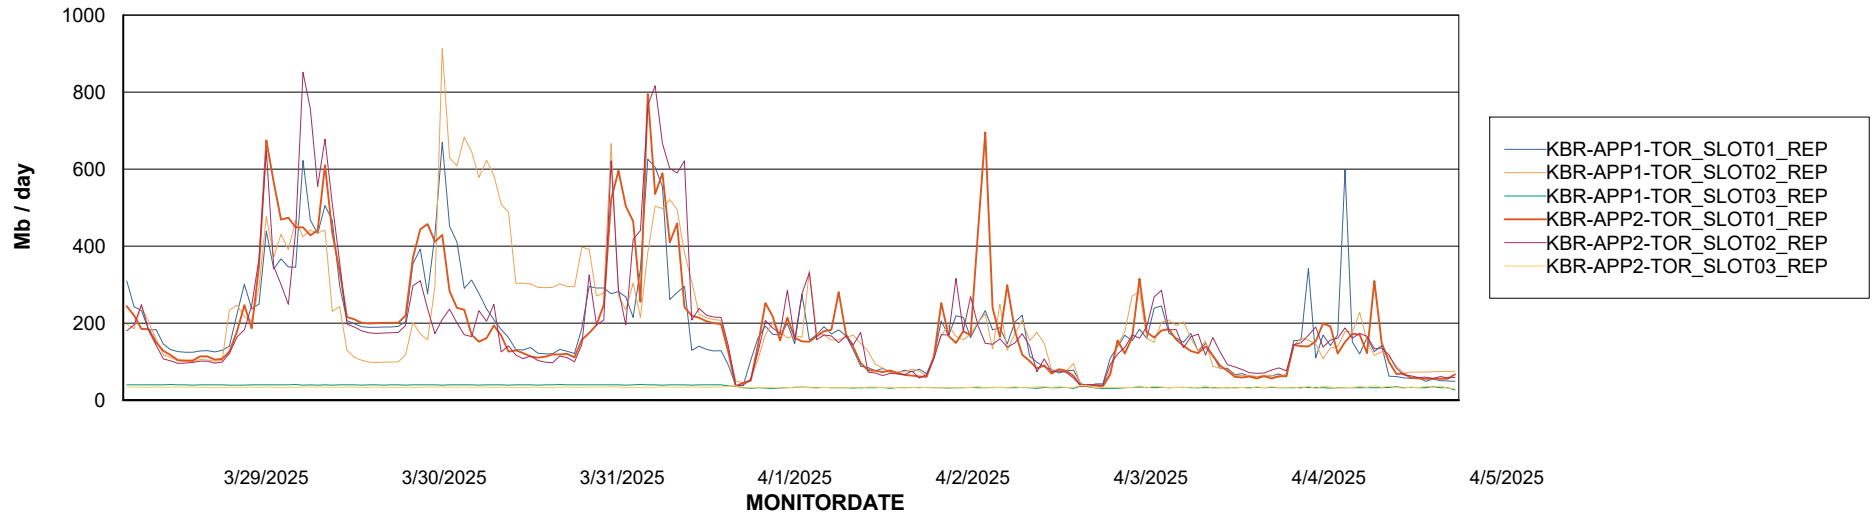

ABSSolute Application ReportServer Services

Avg memory used per ReportServer Service