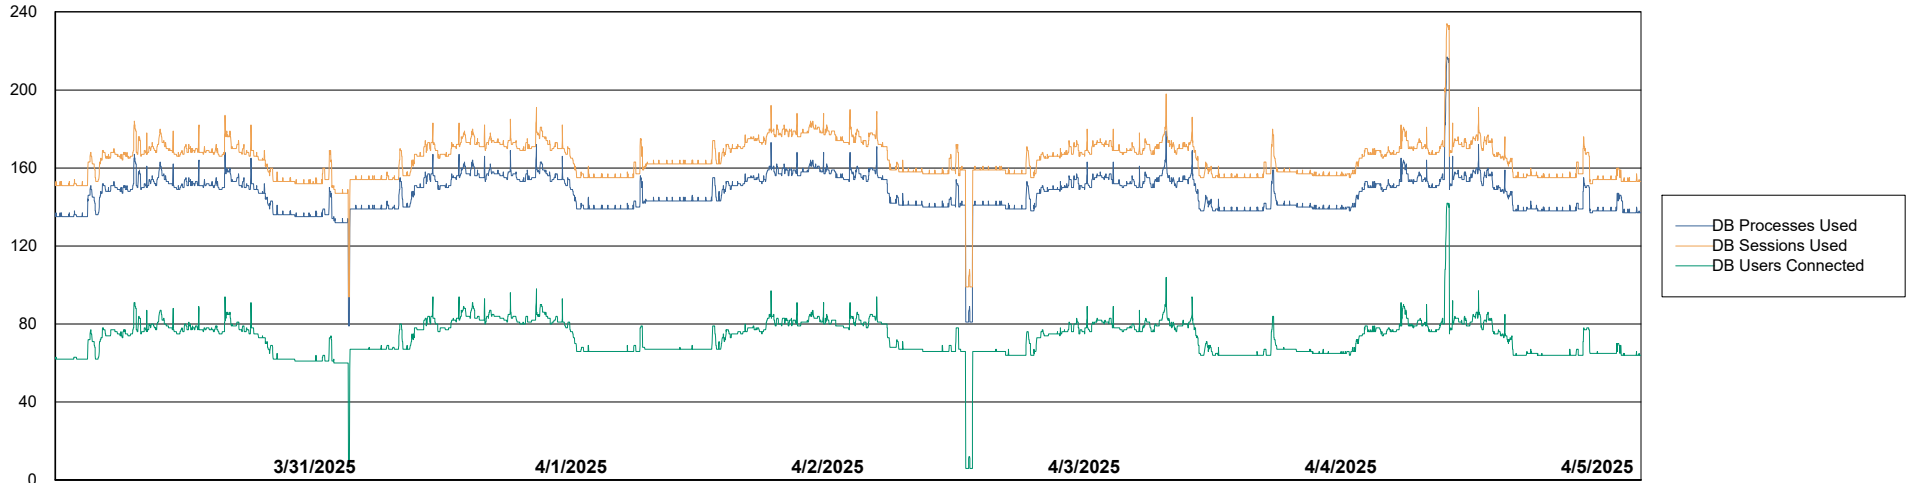

Weekly SLA Customer Report

Customer KBR OCI TOR Production
Database ID 200

Database Performance KBR-BI-TOR_PROD_ABS1

Weekly SLA Customer Report

Customer KBR OCI TOR Production
Database ID 200

Database Performance KBR-DBS1-TOR_PROD_ABS1