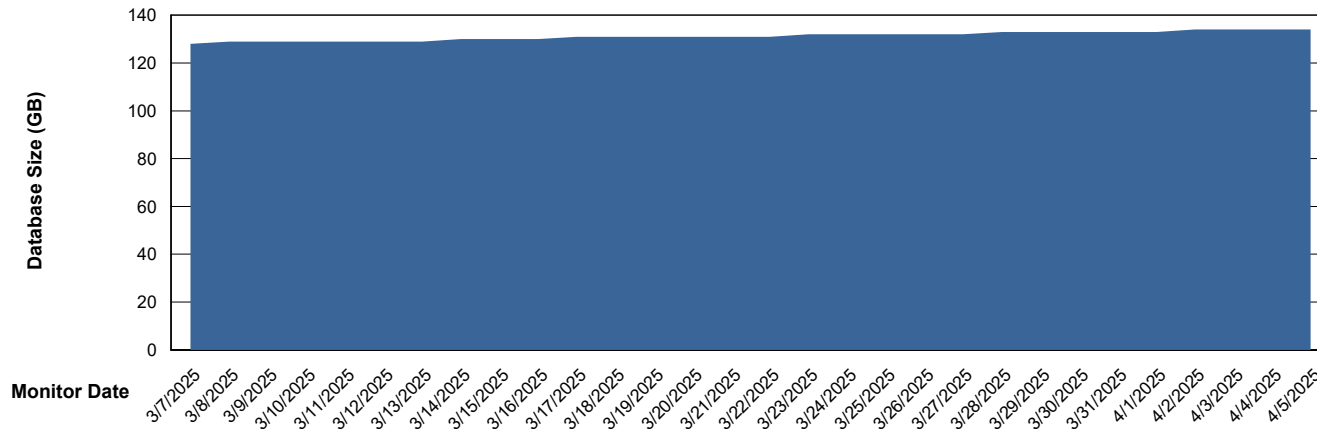

Customer KBR OCI TOR Production
Database ID 200

DATABASE SIZE KBR-BI-TOR_PROD_ABS1

Database growth over last month

DATABASE SIZE KBR-DBS1-TOR_PROD_ABS1

Database growth over last month

Weekly SLA Customer Report