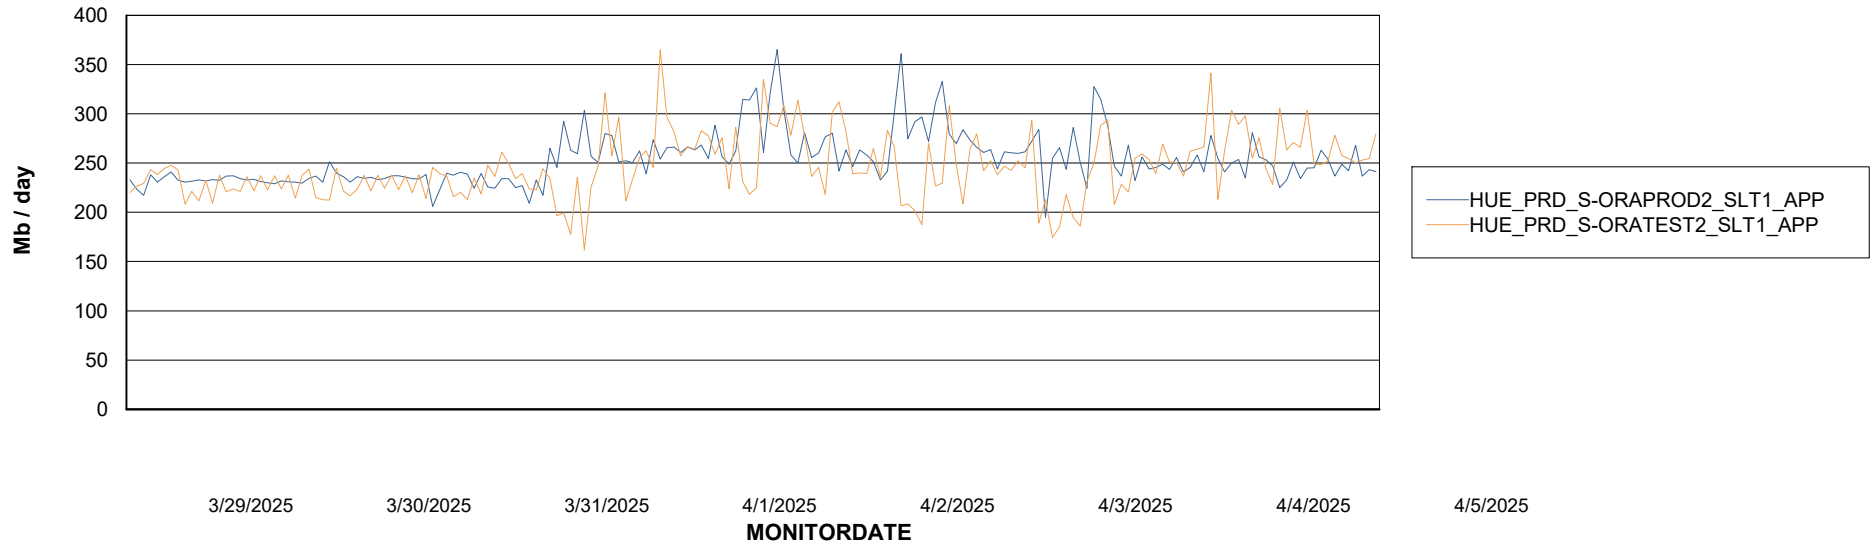

ABSSolute Application Server Services

Avg memory used per ABS Server Service