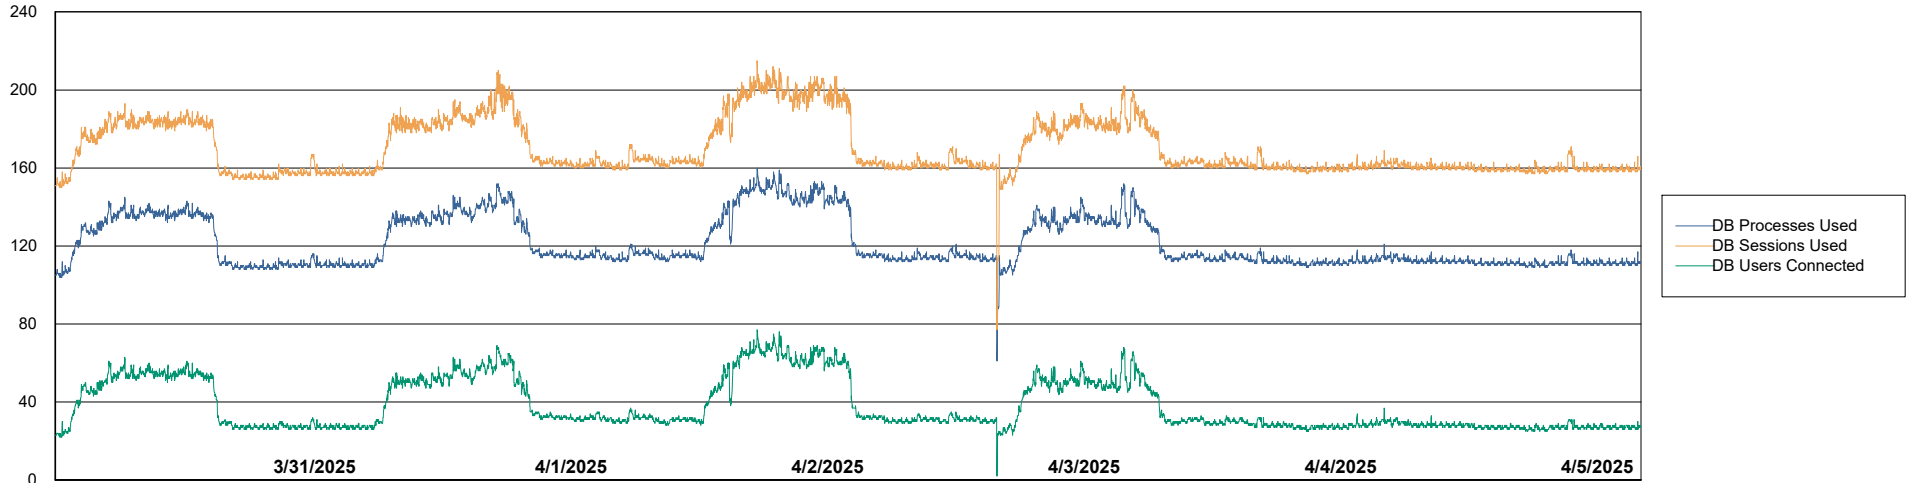

Weekly SLA Customer Report

Customer HUE_Production
Database ID 154

Database Performance HUE_PRD_S-ORABI2024_ABS1

Weekly SLA Customer Report

Customer HUE_Production
Database ID 154

Database Performance HUE_PRD_S-ORAPROD2_ABS1