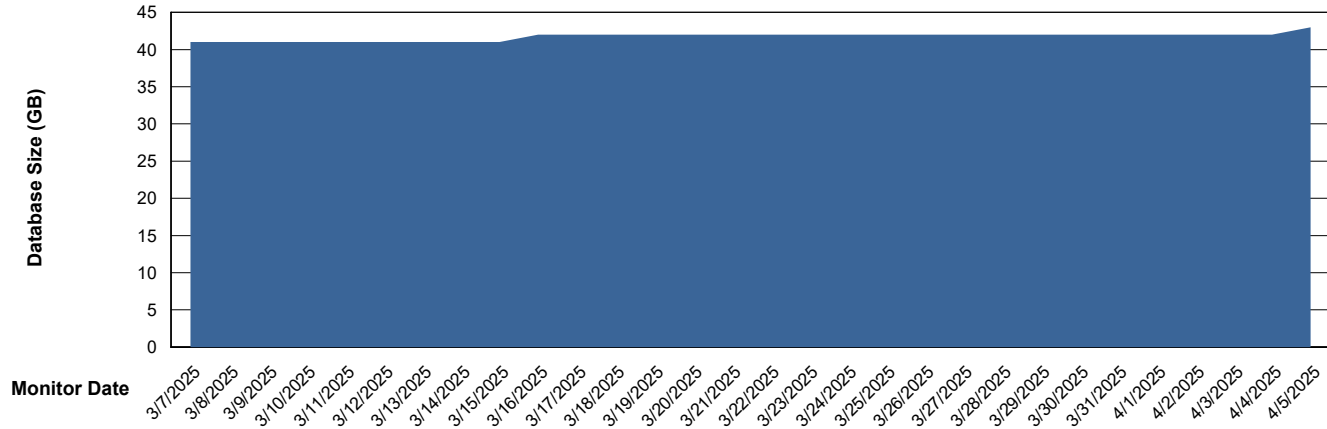

DATABASE SIZE HUE_PRD_S-ORABI2024_ABS1

Database growth over last month