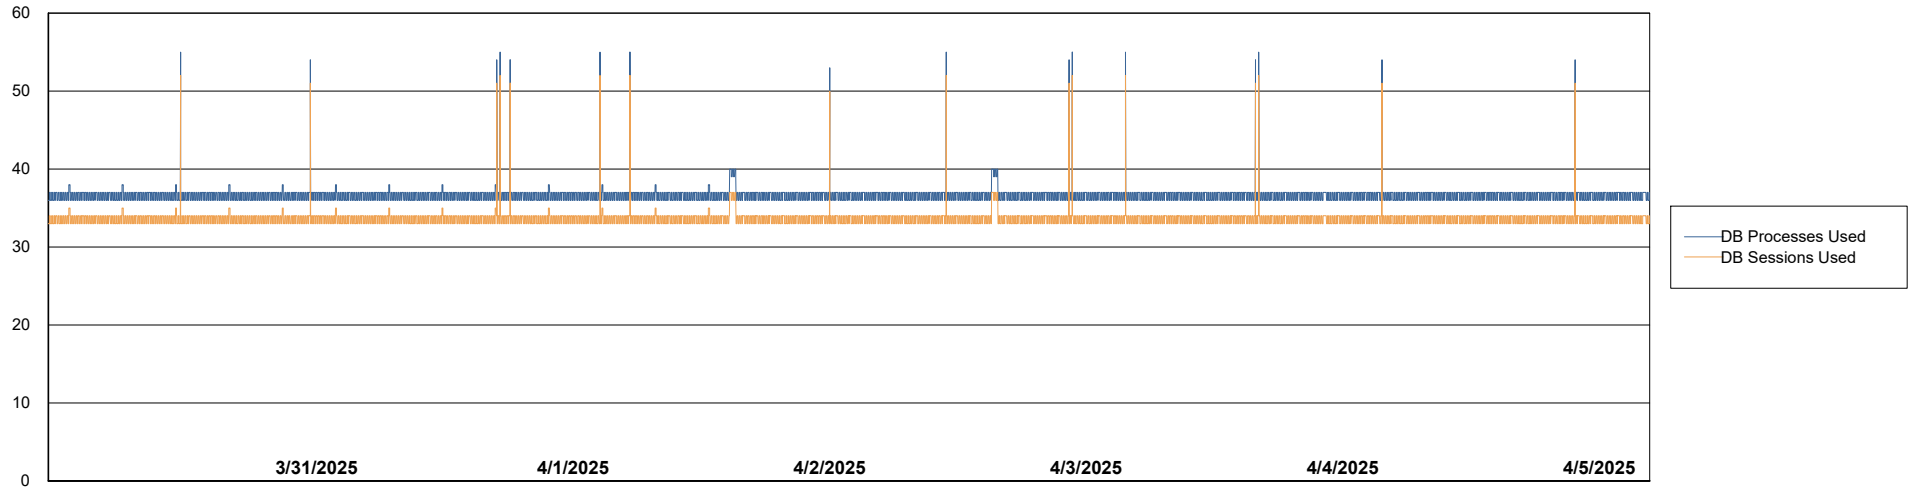

Database Performance HUE_PRD_S-ORATEST2_HSBABS1

DB Processes Max 1,000