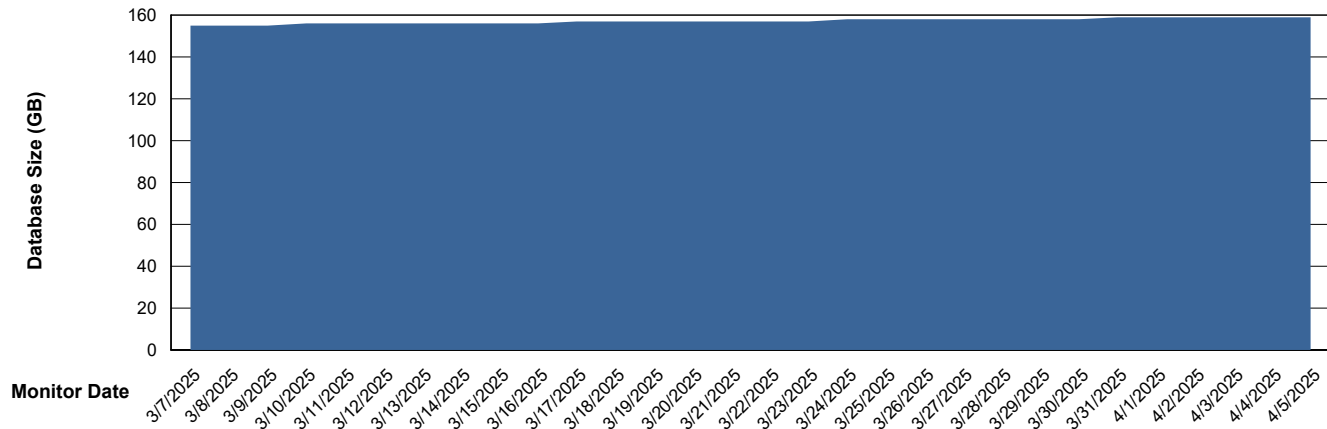

DATABASE SIZE HUE_PRD_S-ORAPROD2_ABS1

Database growth over last month