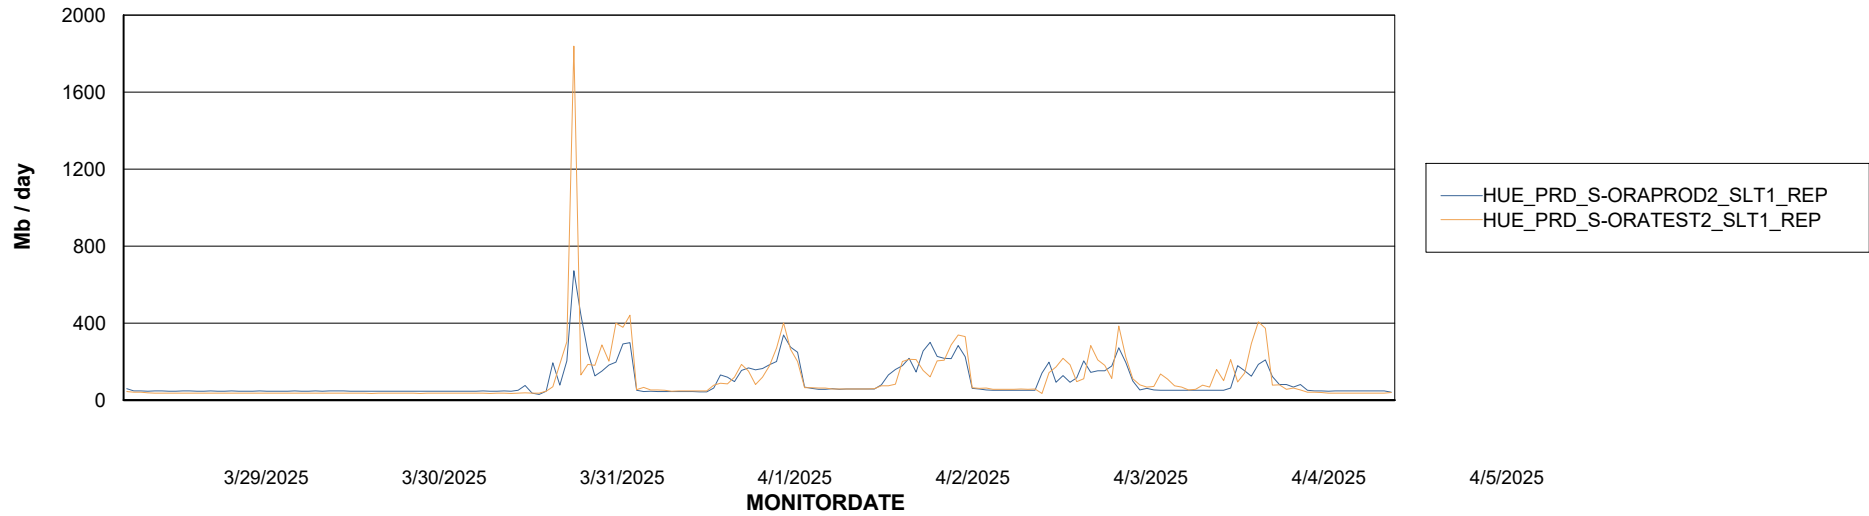

Avg memory used per ABS Server Service

Avg users per day per ABS server

Weekly SLA Customer Report

Customer HUE_Production
Database ID 154

ABSSolute Application ReportServer Services

Avg memory used per ReportServer Service