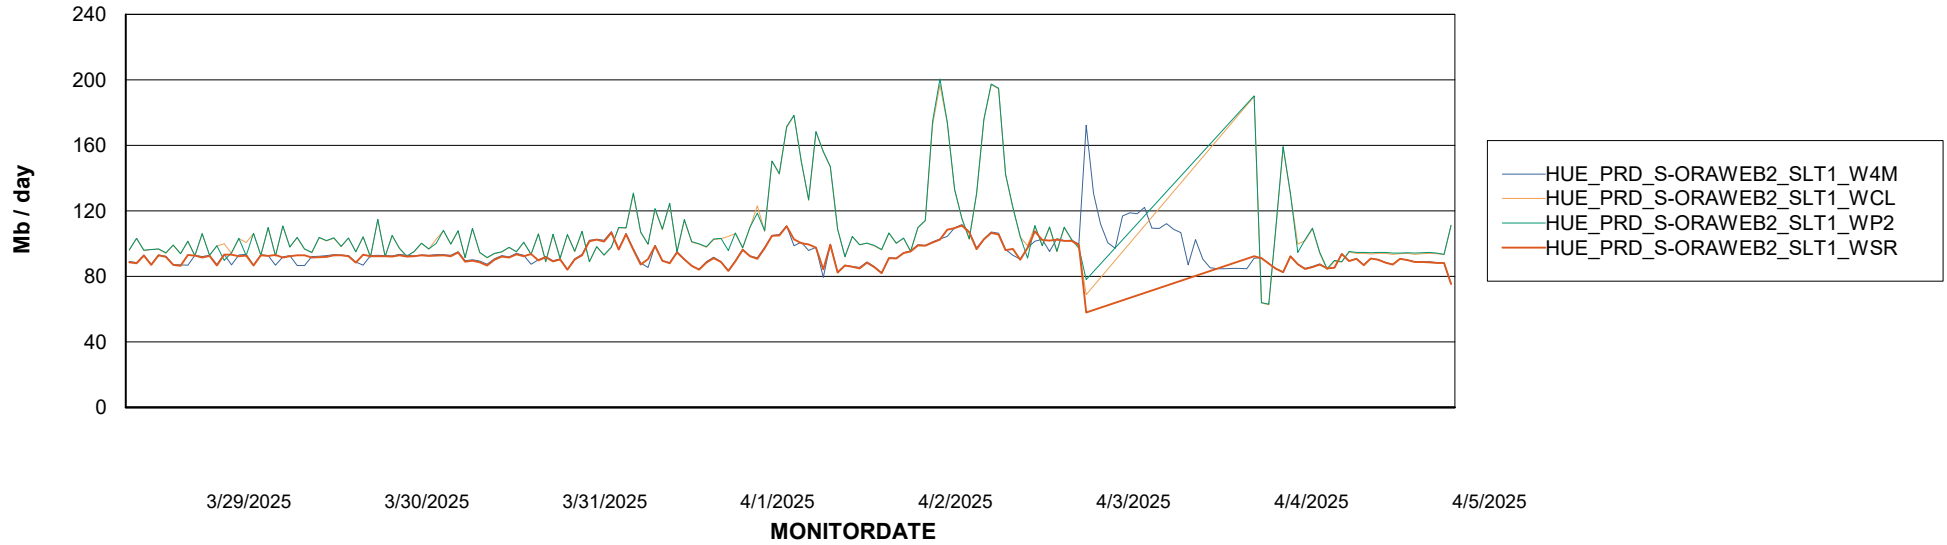

ABSSolute Web Component Services

Avg memory used per ABS Web component