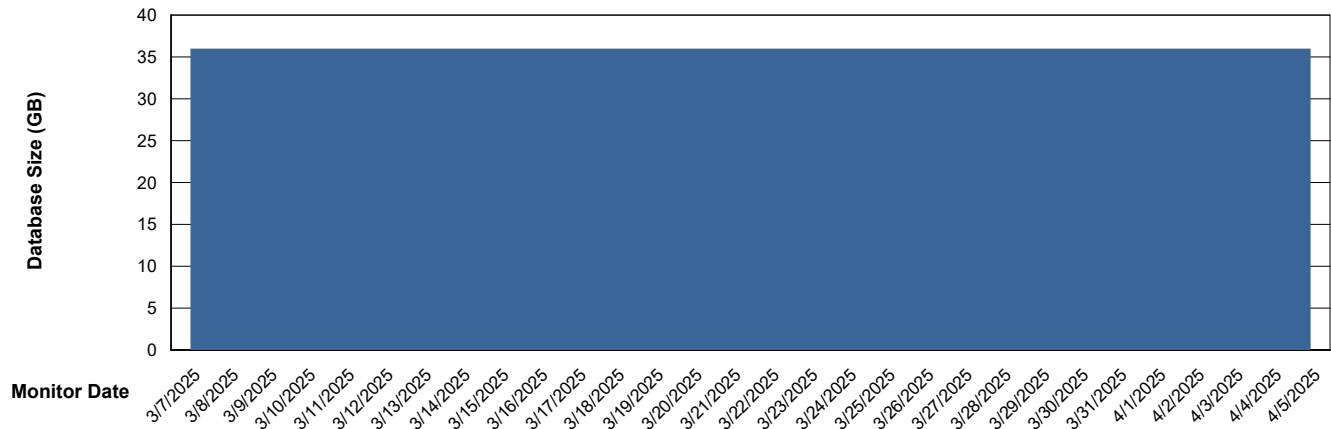

Weekly SLA Customer Report

Customer EUT_Production
Database ID 114

DATABASE SIZE EUT_EUP_PRD_URVINA22T_DB_ABS1

Database growth over last month

DATABASE SIZE EUT_URM_PRD_URVINA26_DB_ABS1

Database growth over last month