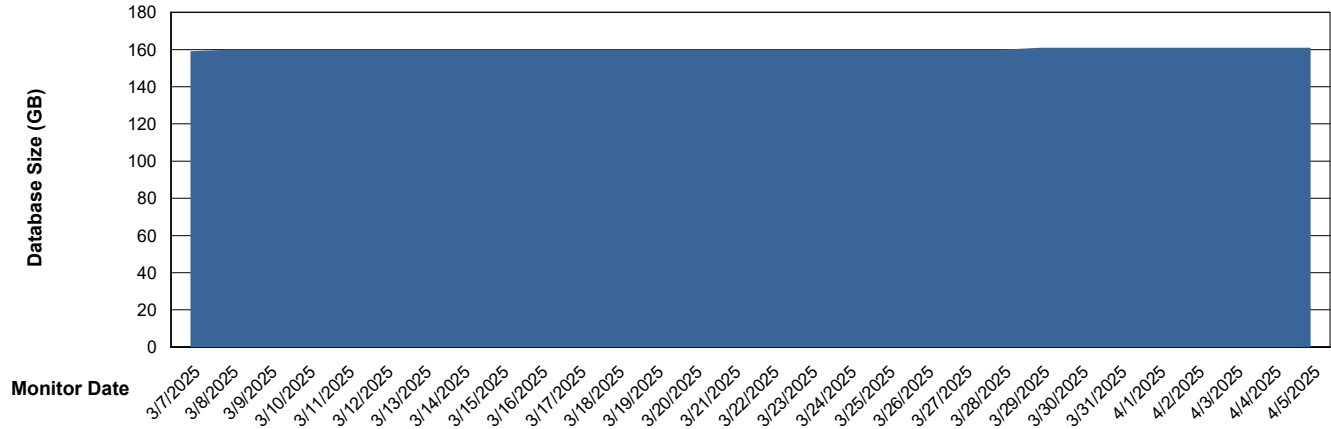

Weekly SLA Customer Report

Customer EUT_Production
Database ID 114

Database Performance EUT_EUP_PRD_URVINA22T_DB_ABS1

Weekly SLA Customer Report

Customer EUT_Production
Database ID 114

Database Performance EUT_URM_PRD_URVINA26_DB_ABS1

Weekly SLA Customer Report

Customer EUT_Production
Database ID 114

DATABASE SIZE EUT_EUP_PRD_URVINA22T_DB_ABS1

Database growth over last month

DATABASE SIZE EUT_URM_PRD_URVINA26_DB_ABS1

Database growth over last month