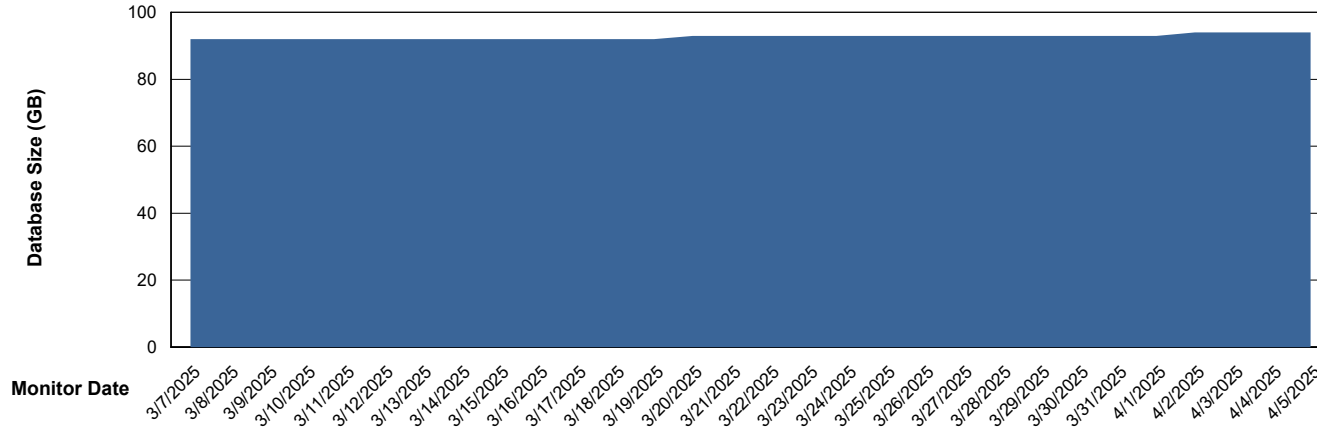

DB Processes Max 1,000
DB Sessions Max 0

Weekly SLA Customer Report

Customer ELJ Production
Database ID 72

Database Performance ELJ_PRD_FRASEQXPRDDB03_ABS1

Weekly SLA Customer Report

Customer ELJ Production
Database ID 72

DATABASE SIZE ELJ_PRD_FRASEQXPRDDB01_ABS1

Database growth over last month

DATABASE SIZE ELJ_PRD_FRASEQXPRDDB03_ABS1

Database growth over last month

Weekly SLA Customer Report

Customer ELJ Production
 Database ID 72