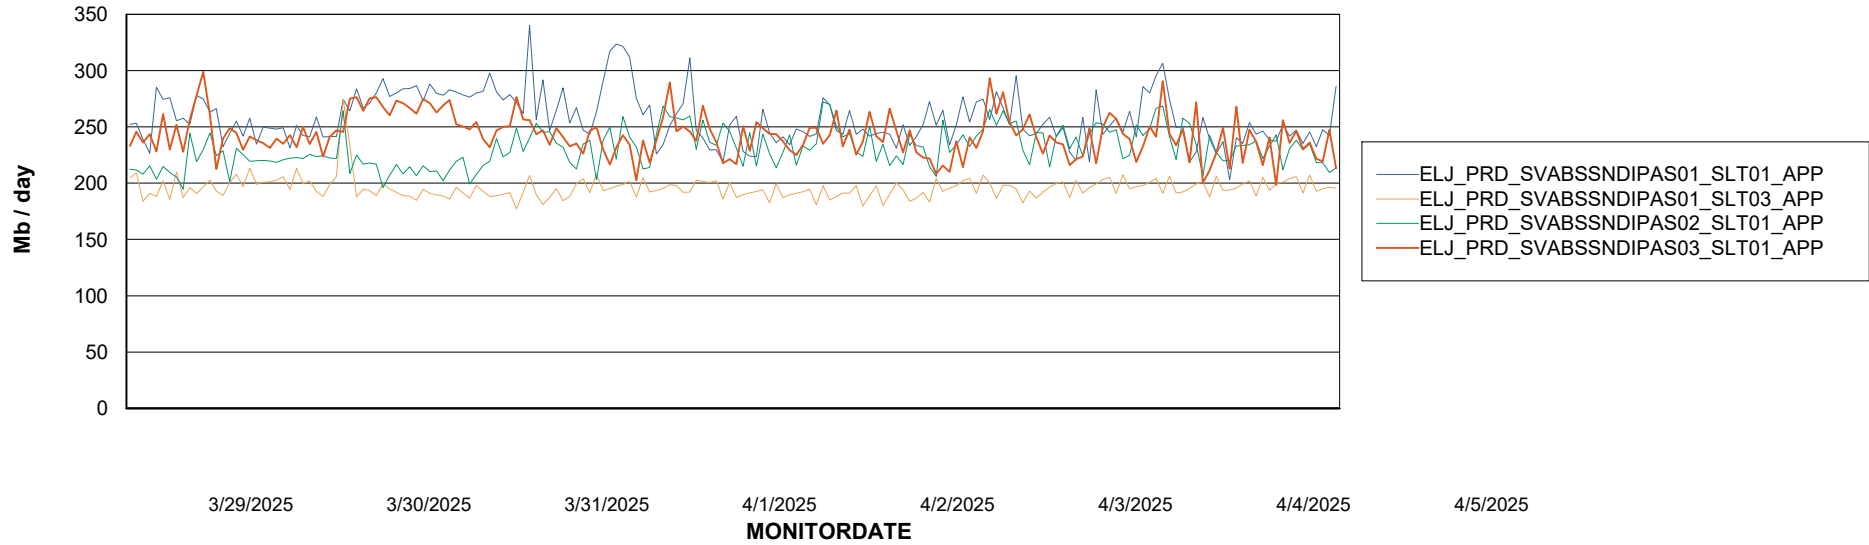

ABSSolute Application Server Services

Avg memory used per ABS Server Service