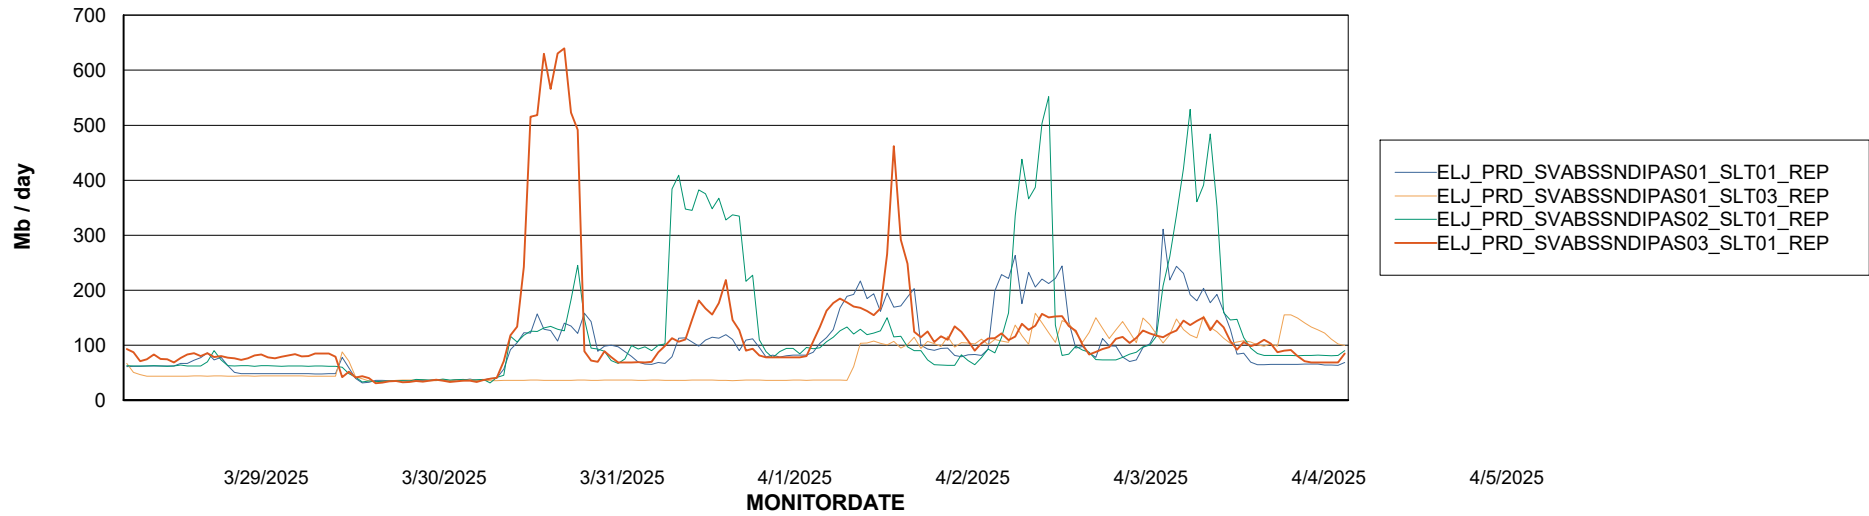

Avg memory used per ABS Server Service

Avg users per day per ABS server

Weekly SLA Customer Report

Customer ELJ Production
Database ID 72

ABSSolute Application ReportServer Services

Avg memory used per ReportServer Service