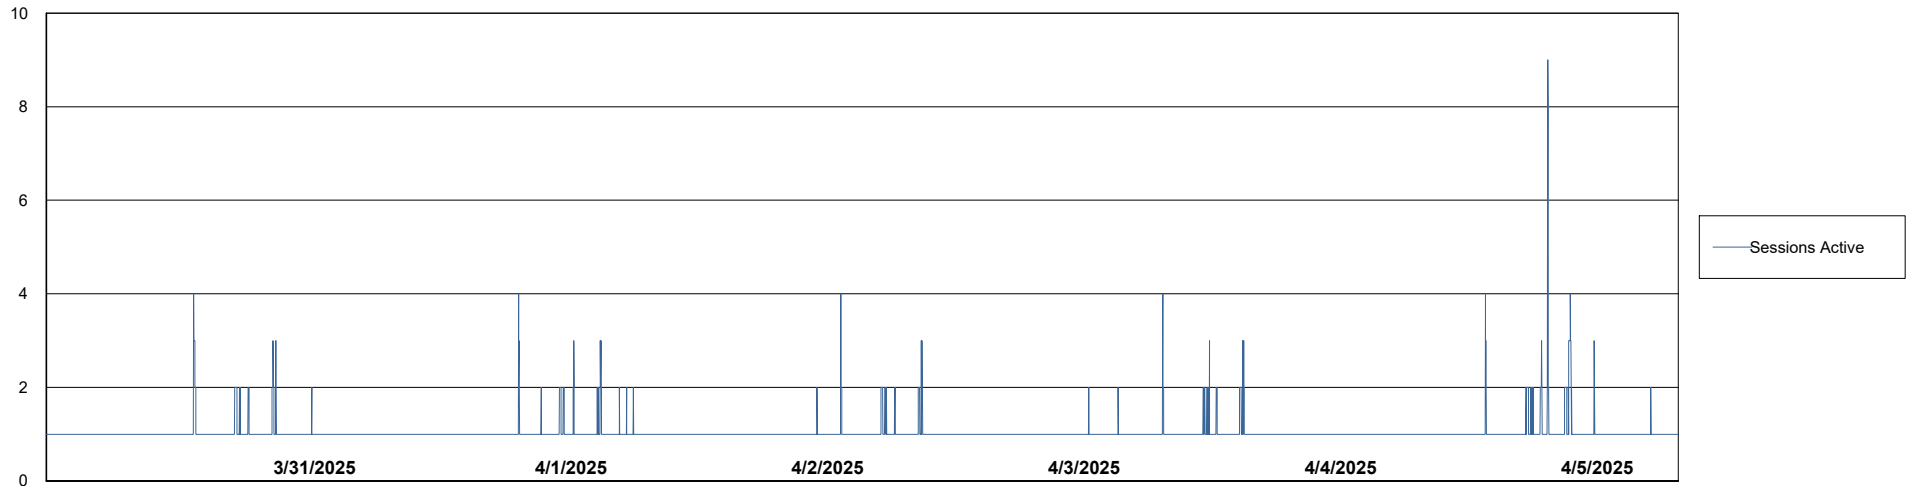

DB Processes Max 1,000
DB Sessions Max 0

Weekly SLA Customer Report

Customer ELJ Production
Database ID 72

Database Performance ELJ_PRD_FRASEQXPRDDB03_ABS1

Weekly SLA Customer Report

Customer ELJ Production
Database ID 72