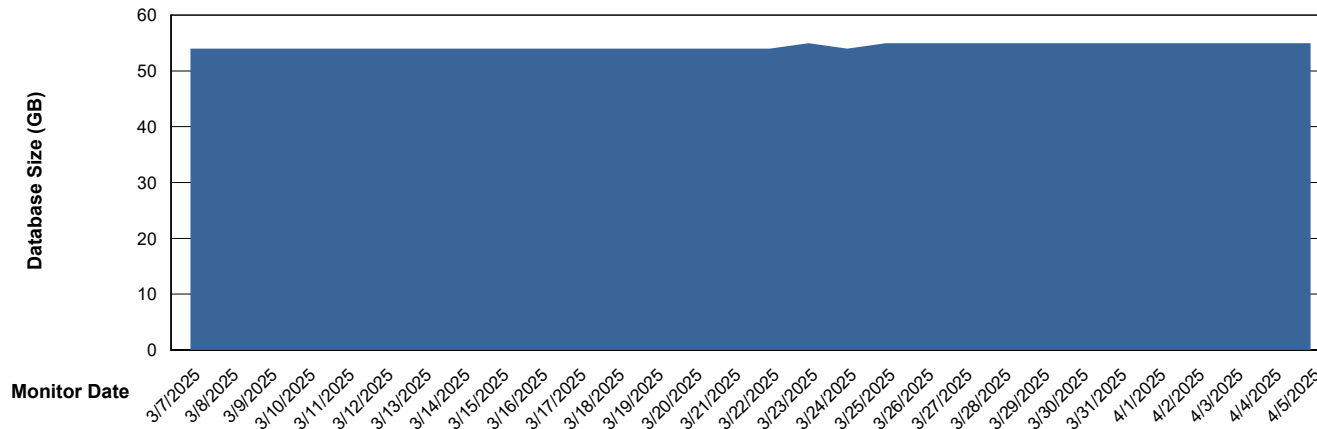

DB Processes Max 1,000
DB Sessions Max 0

Weekly SLA Customer Report

Customer ELJ Production
Database ID 72

Database Performance ELJ_PRD_FRASEQXPRDDB03_ABS1

Weekly SLA Customer Report

Customer ELJ Production
Database ID 72

DATABASE SIZE ELJ_PRD_FRASEQXPRDDB01_ABS1

Database growth over last month

DATABASE SIZE ELJ_PRD_FRASEQXPRDDB03_ABS1

Database growth over last month

Weekly SLA Customer Report

Customer ELJ Production
 Database ID 72