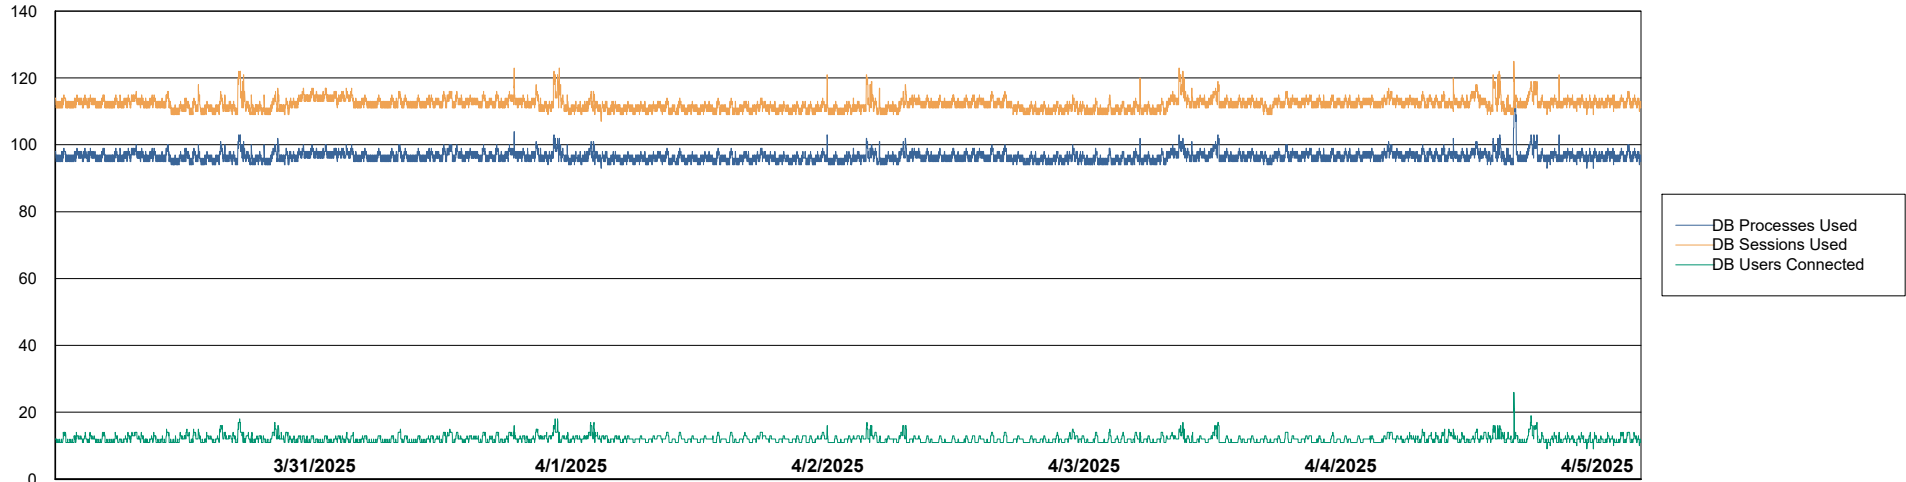

DB Processes Max 1,000
DB Sessions Max 0

Weekly SLA Customer Report

Customer ELJ Production
Database ID 72

Database Performance ELJ_PRD_FRASEQXPRDDB03_ABS1

Weekly SLA Customer Report

Customer ELJ Production
Database ID 72