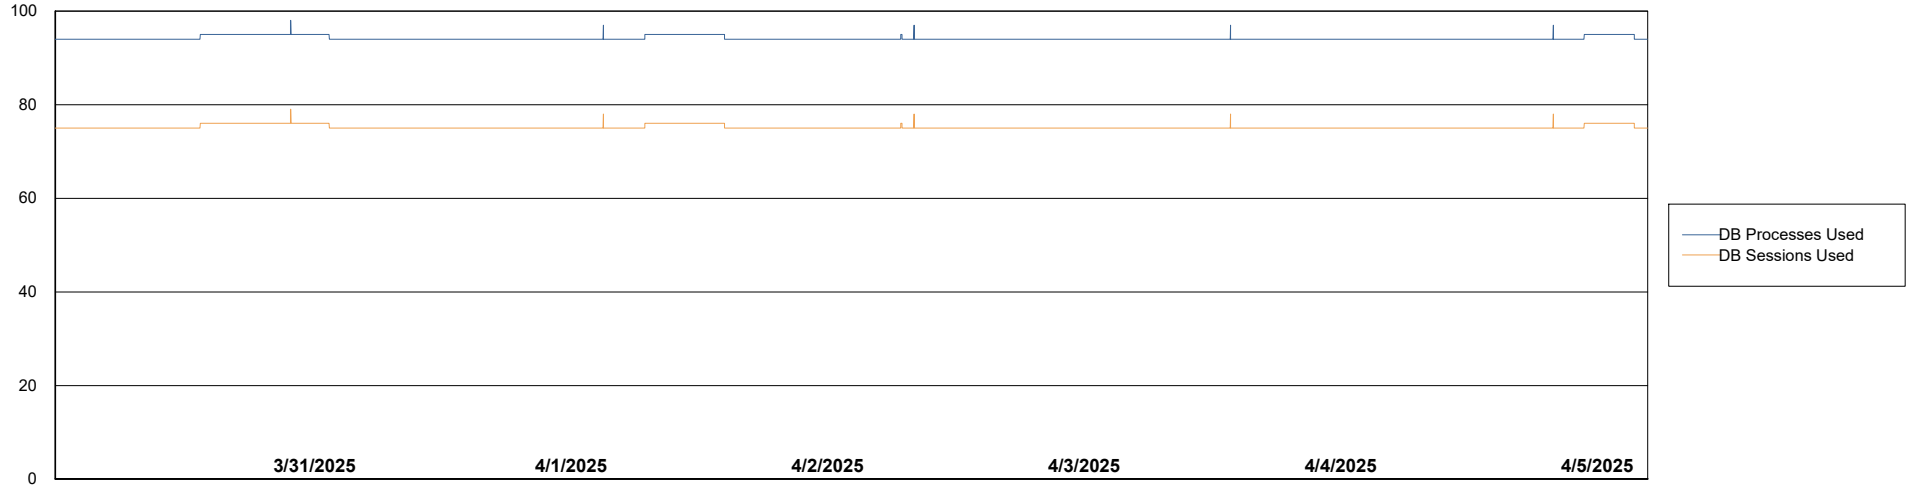

Database Performance ELJ_PRD_FRASEQXPRDDB02_HSBABS1

DB Processes Max 1,000
DB Sessions Max 0