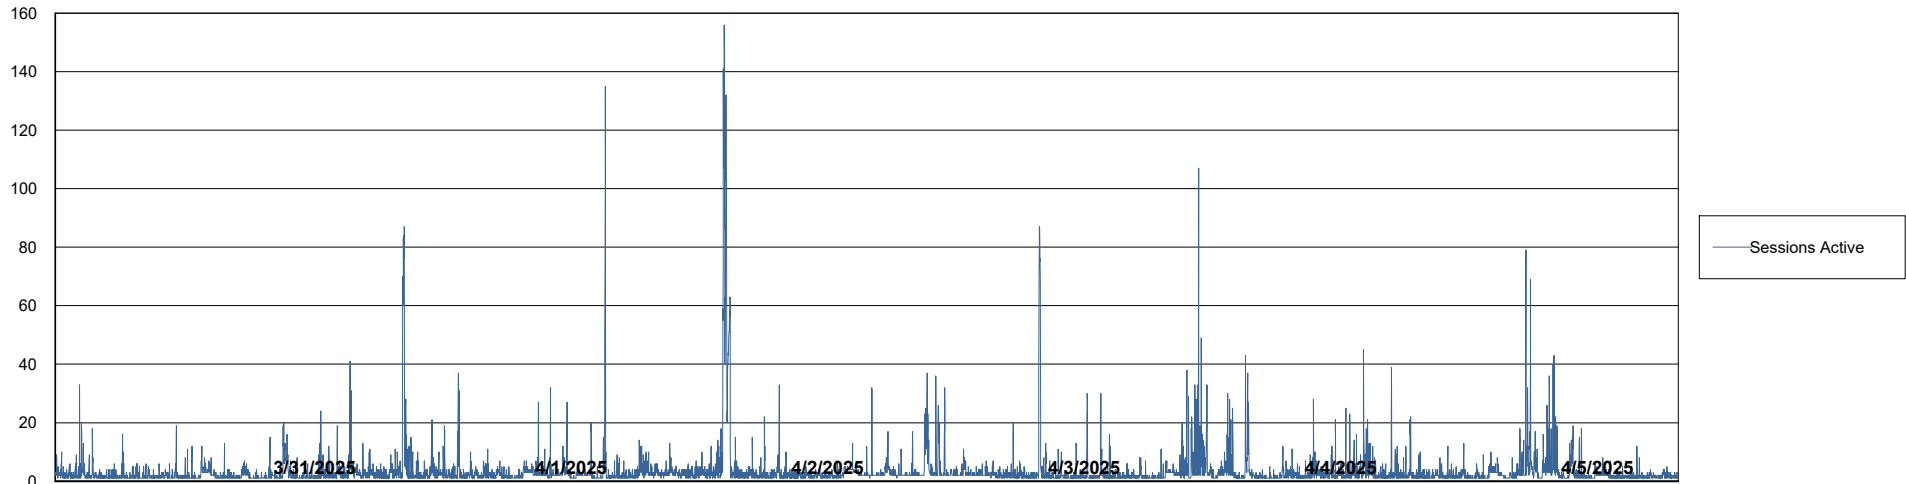

Weekly SLA Customer Report

Customer ELI_Production
Database ID 62

Database Performance ELI_PRD_FRASEQXPRDDB04-BI_ABS1

Weekly SLA Customer Report

Customer ELI_Production
Database ID 62

Database Performance ELI_PRD_FRASINTPRDDB01_ABS1