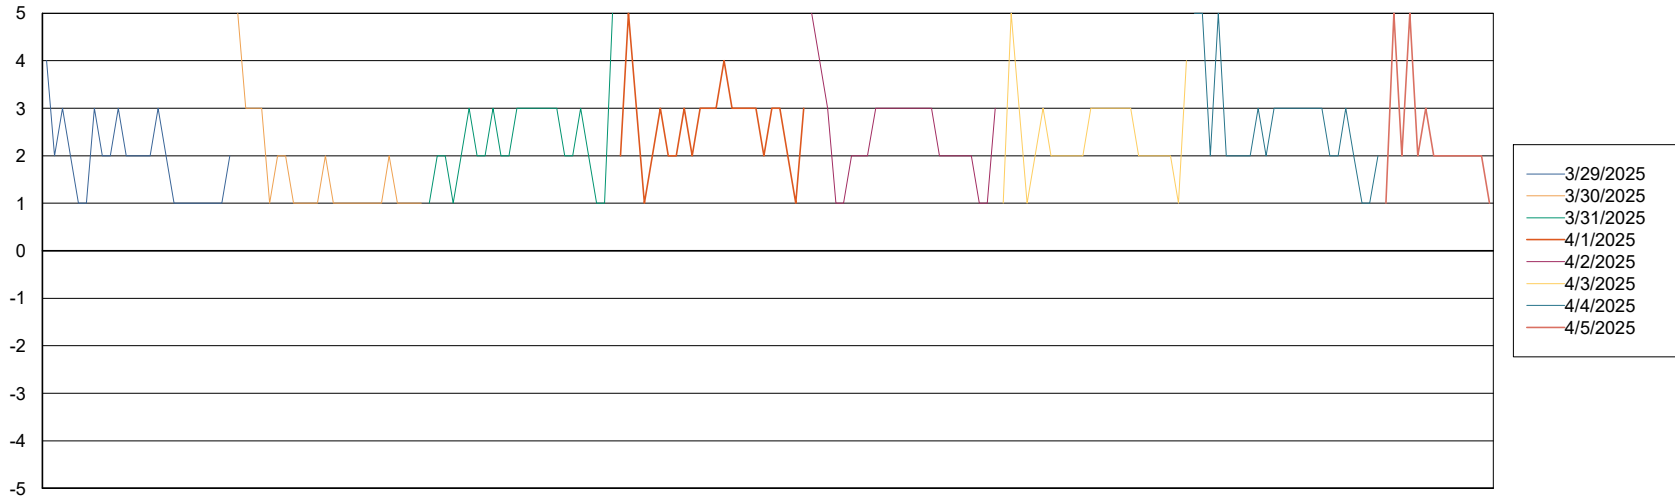

Standby Database Health ELI_Production

Recovery lag for last 7 days