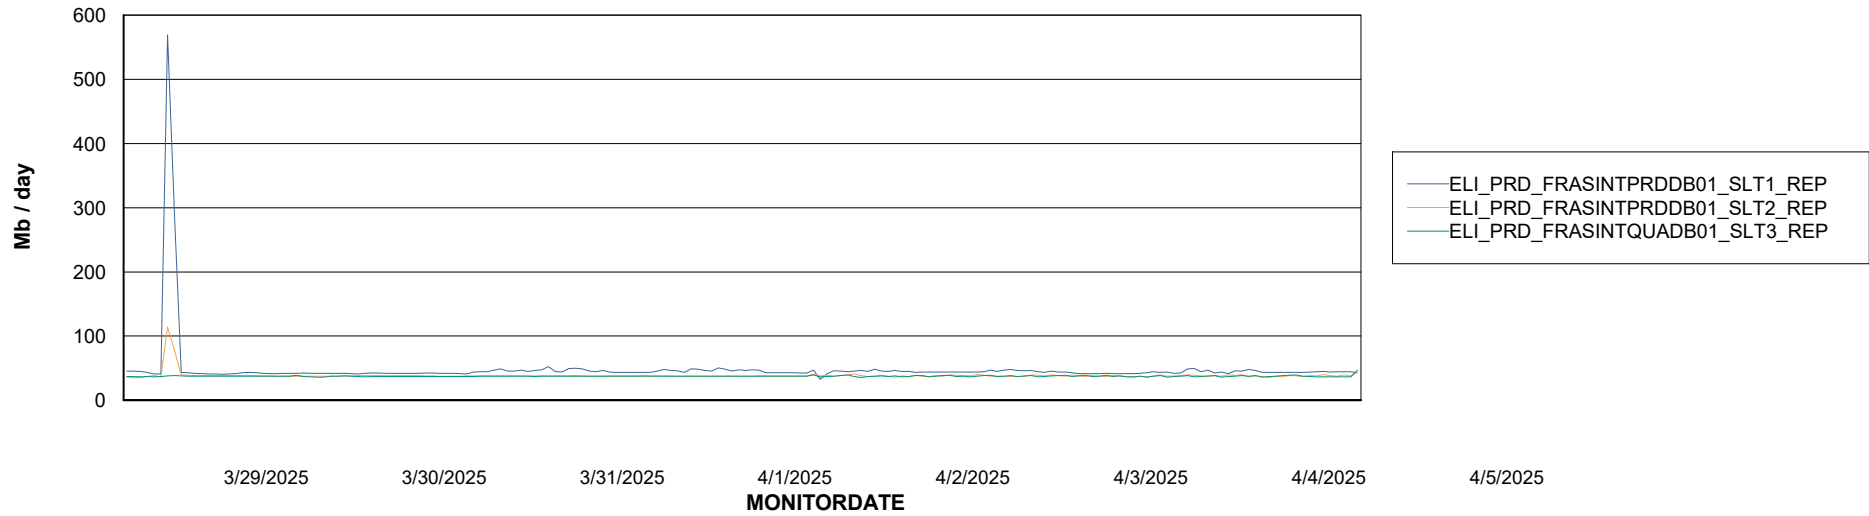

Avg memory used per ABS Server Service

Avg users per day per ABS server

Weekly SLA Customer Report

Customer ELI_Production
Database ID 62

ABSSolute Application ReportServer Services

Avg memory used per ReportServer Service