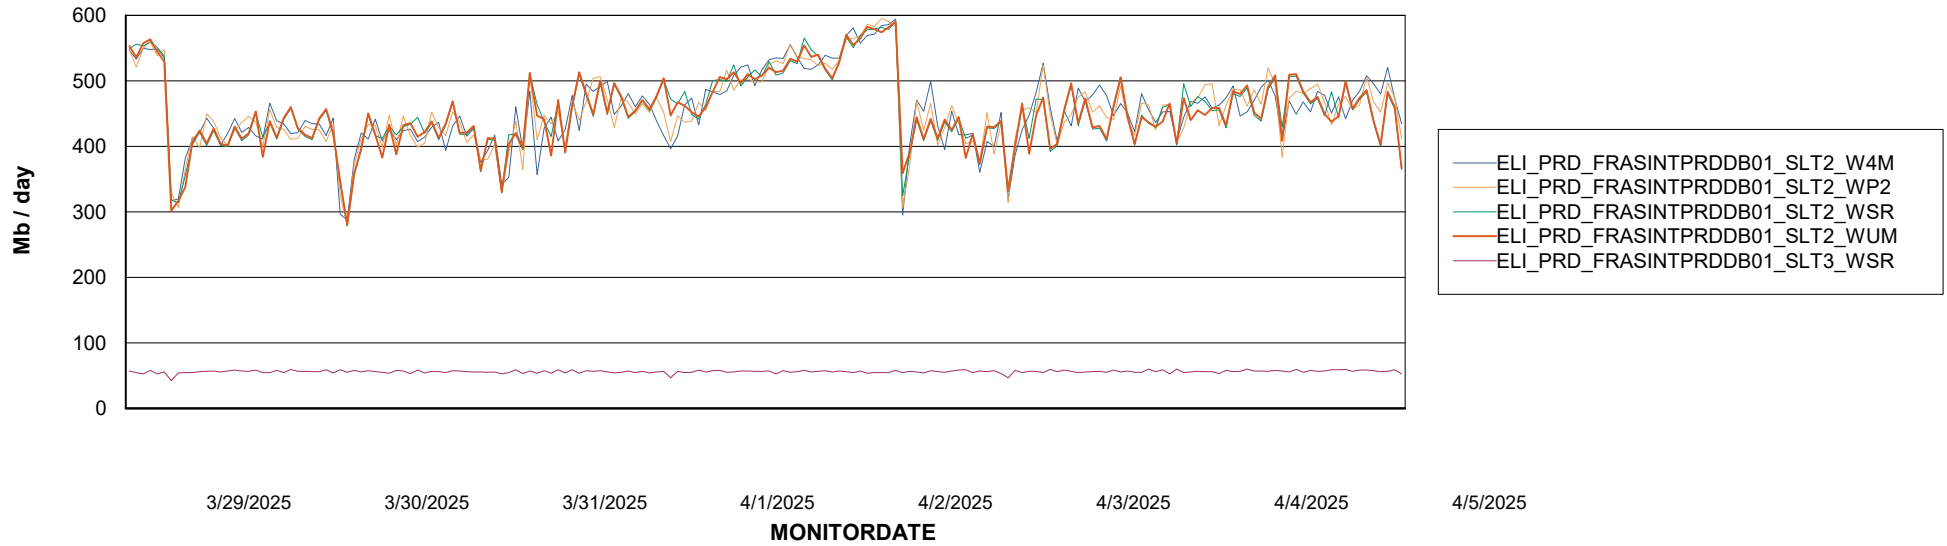

ABSSolute Web Component Services

Avg memory used per ABS Web component