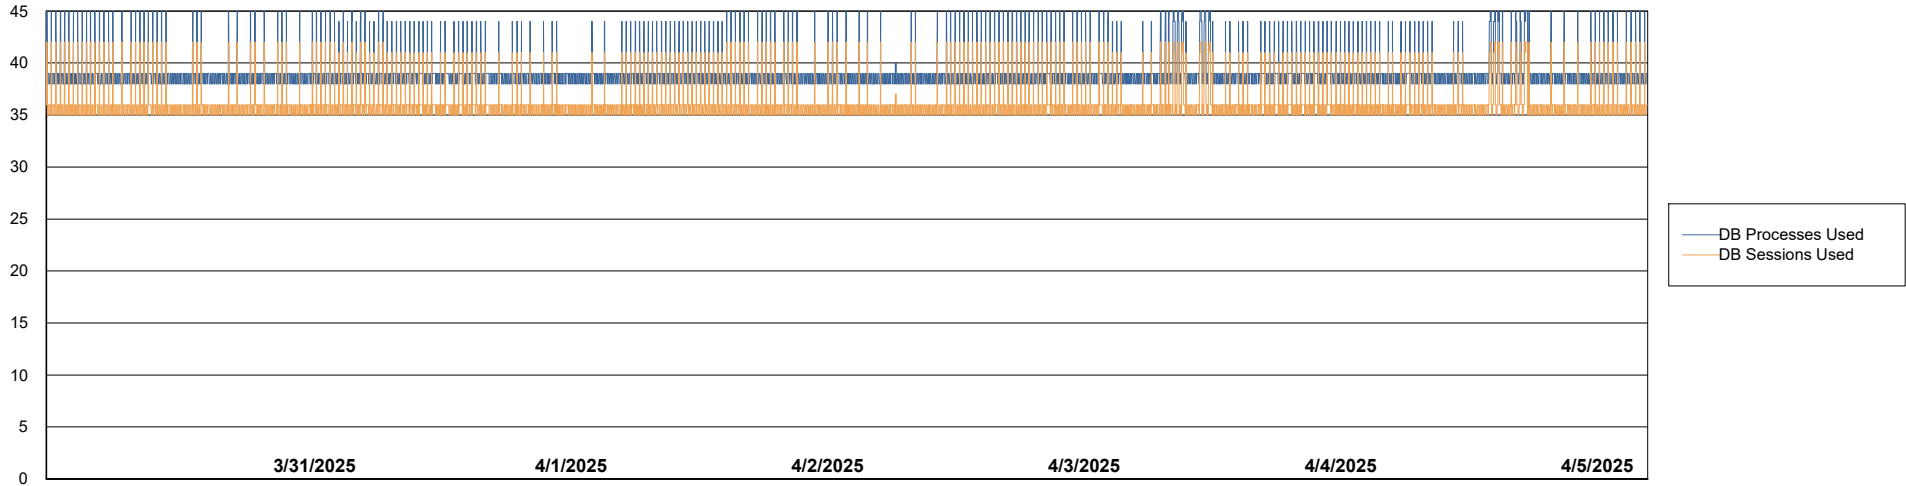

Database Performance ELI_PRD_FRASINTQUADB01_HSBABS1

DB Processes Max 1,000