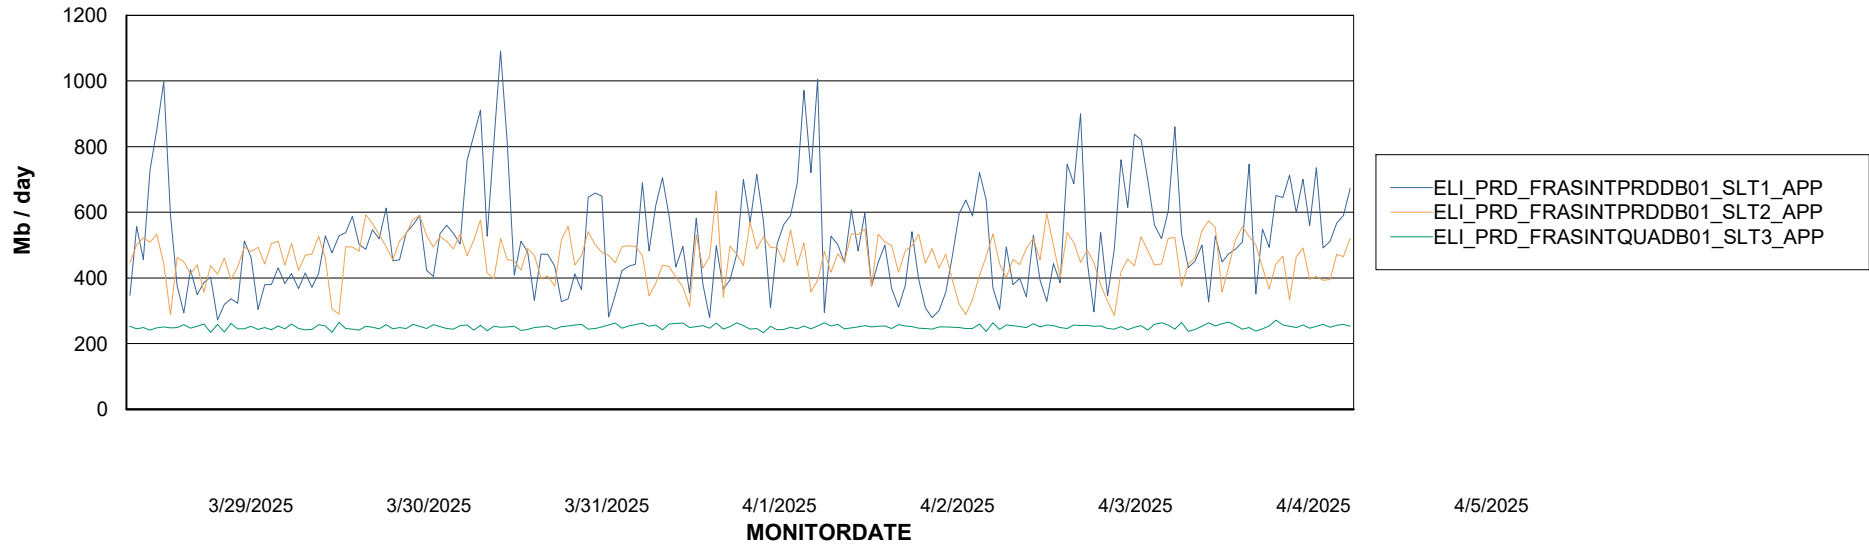

ABSSolute Application Server Services

Avg memory used per ABS Server Service