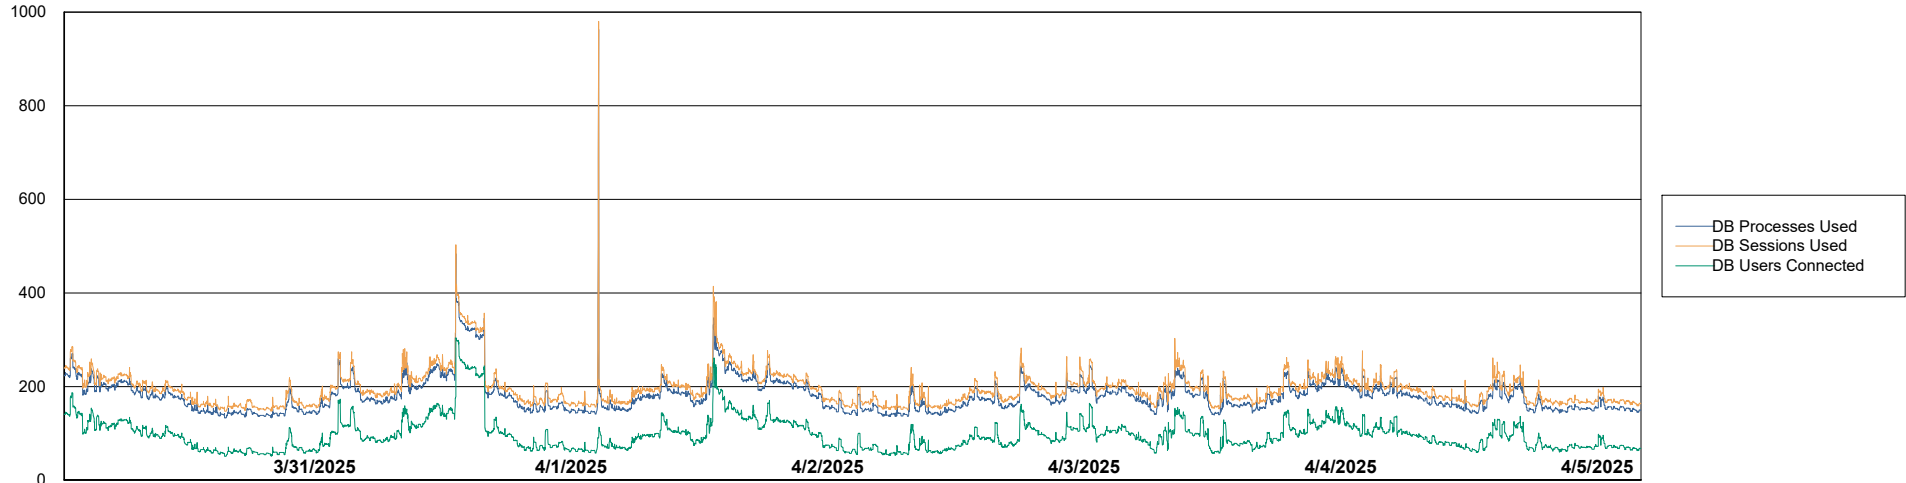

Weekly SLA Customer Report

Customer ELI_Production
Database ID 62

Database Performance ELI_PRD_FRASEQXPRDDB04-BI_ABS1

Weekly SLA Customer Report

Customer ELI_Production
Database ID 62

Database Performance ELI_PRD_FRASINTPRDDB01_ABS1