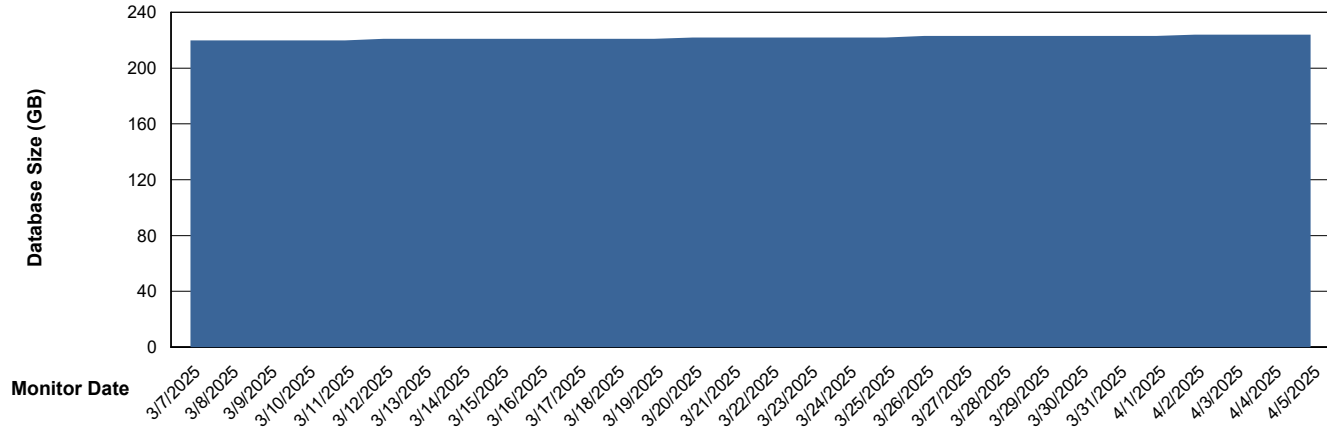

Weekly SLA Customer Report

Customer ELI_Production
Database ID 62

Database Performance ELI_PRD_FRASINTQUADB01_HSBABS1

DB Processes Max 1,000

Weekly SLA Customer Report

Customer ELI_Production
Database ID 62

DATABASE SIZE ELI_PRD_FRASEQXPRDDB04-BI_ABS1

Database growth over last month

DATABASE SIZE ELI_PRD_FRASINTPRDDB01_ABS1

Database growth over last month

Weekly SLA Customer Report

Customer ELI_Production
Database ID 62