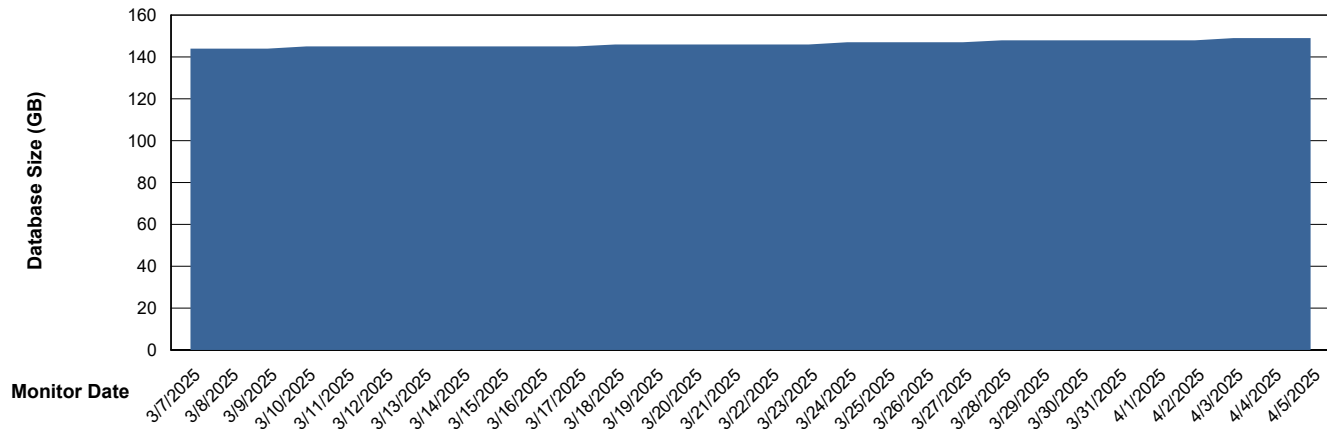

DATABASE SIZE ELI_PRD_FRASINTPRDDB01_ABS1

Database growth over last month