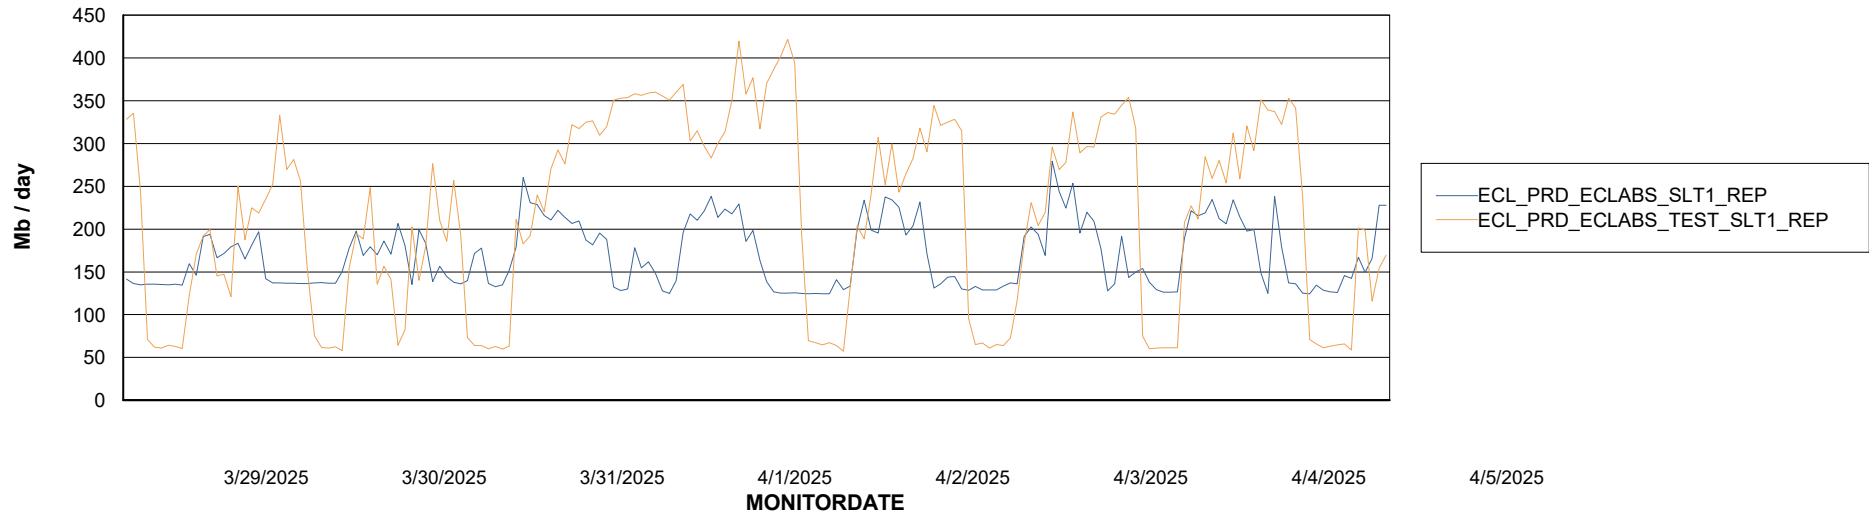

Avg memory used per ABS Server Service

Avg users per day per ABS server

Weekly SLA Customer Report

Customer ECL_Production
Database ID 156

ABSSolute Application ReportServer Services

Avg memory used per ReportServer Service