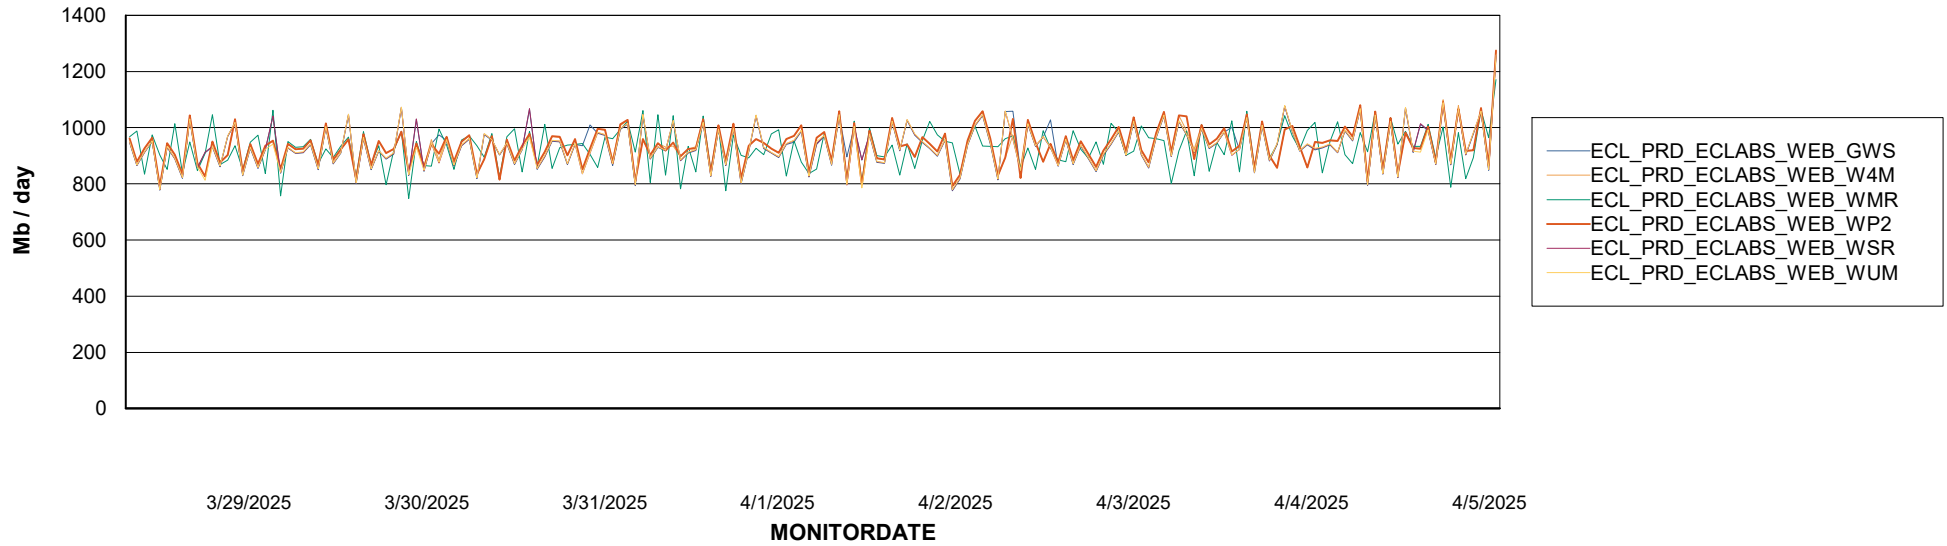

ABSSolute Web Component Services

Avg memory used per ABS Web component