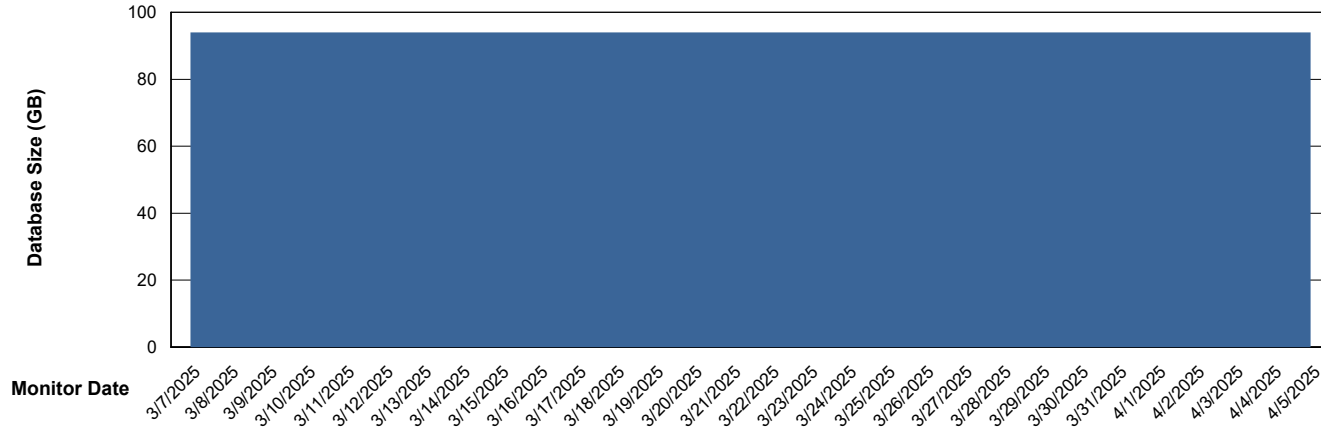

Weekly SLA Customer Report

Customer ECL_Production
Database ID 156

Database Performance ECL_PRD_ECLABS-TEST_HSBABS1

DB Processes Max 1,000

Weekly SLA Customer Report

Customer ECL_Production
Database ID 156

DATABASE SIZE ECL_PRD_ECLABS_ABS1

Database growth over last month

DATABASE SIZE ECL_PRD_ECL-ABS-BI_ABS1

Database growth over last month

Weekly SLA Customer Report

Customer ECL_Production
Database ID 156

Database Tablespace ECL_PRD_ECLABS_ABS1