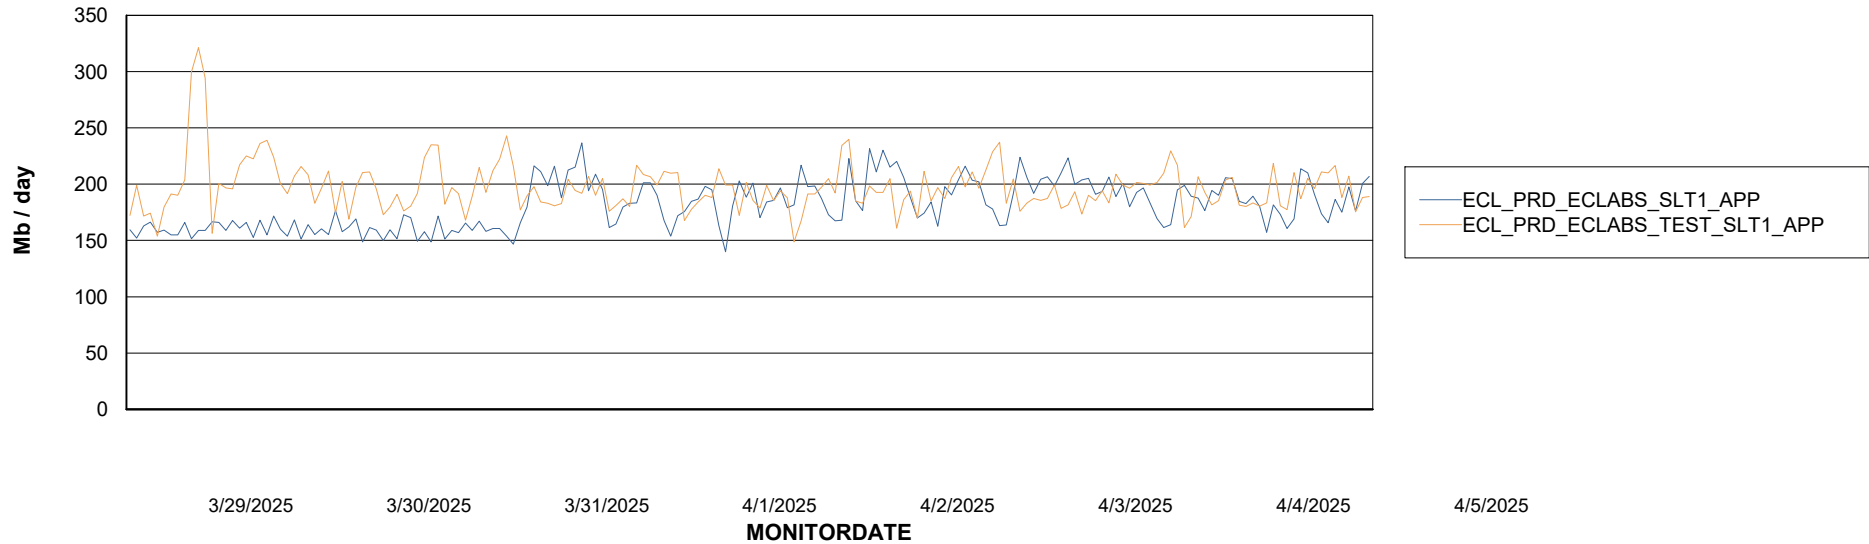

ABSolute Application Server Services

Avg memory used per ABS Server Service