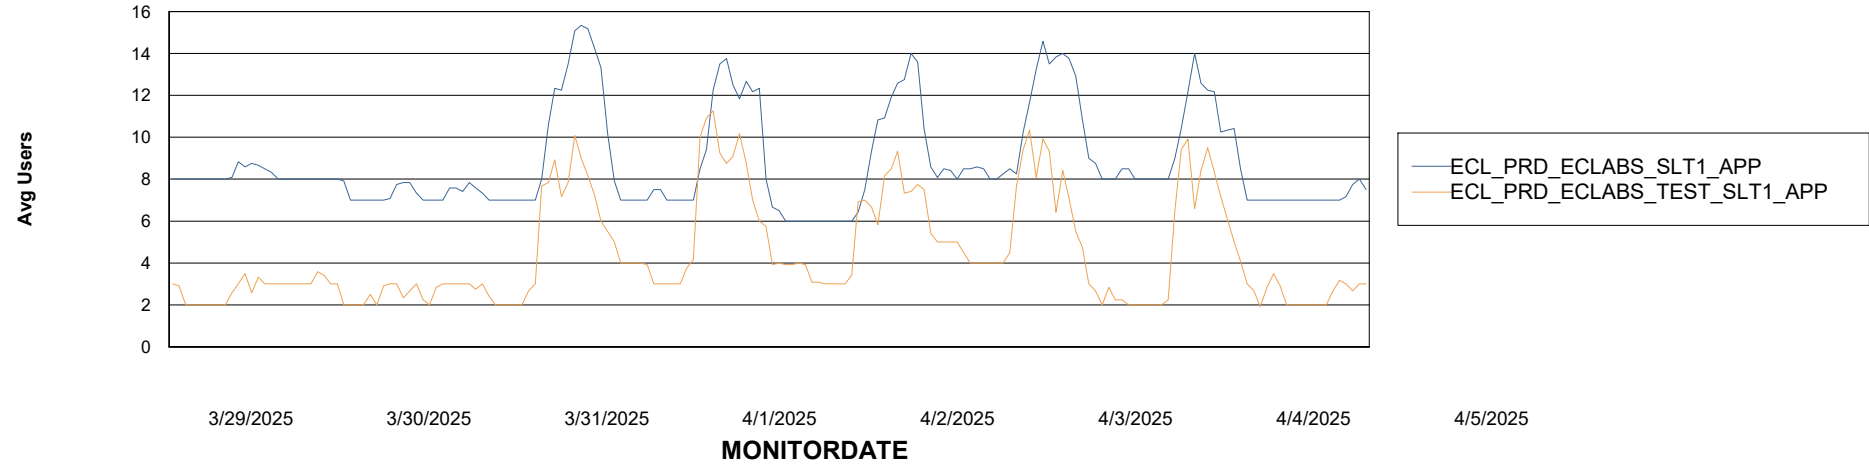

Avg users per day per ABS server