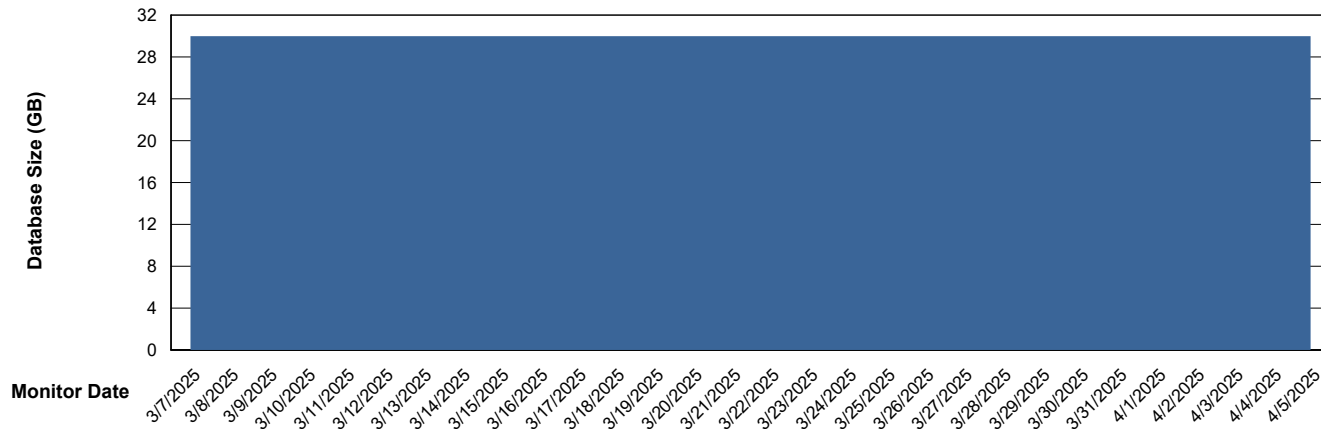

Weekly SLA Customer Report

Customer ECL_Production
Database ID 156

Database Performance ECL_PRD_ECLABS-TEST_HSBABS1

DB Processes Max 1,000

Weekly SLA Customer Report

Customer ECL_Production
Database ID 156

DATABASE SIZE ECL_PRD_ECLABS_ABS1

Database growth over last month

DATABASE SIZE ECL_PRD_ECL-ABS-BI_ABS1

Database growth over last month

Weekly SLA Customer Report

Customer ECL_Production
Database ID 156

Database Tablespace ECL_PRD_ECLABS_ABS1