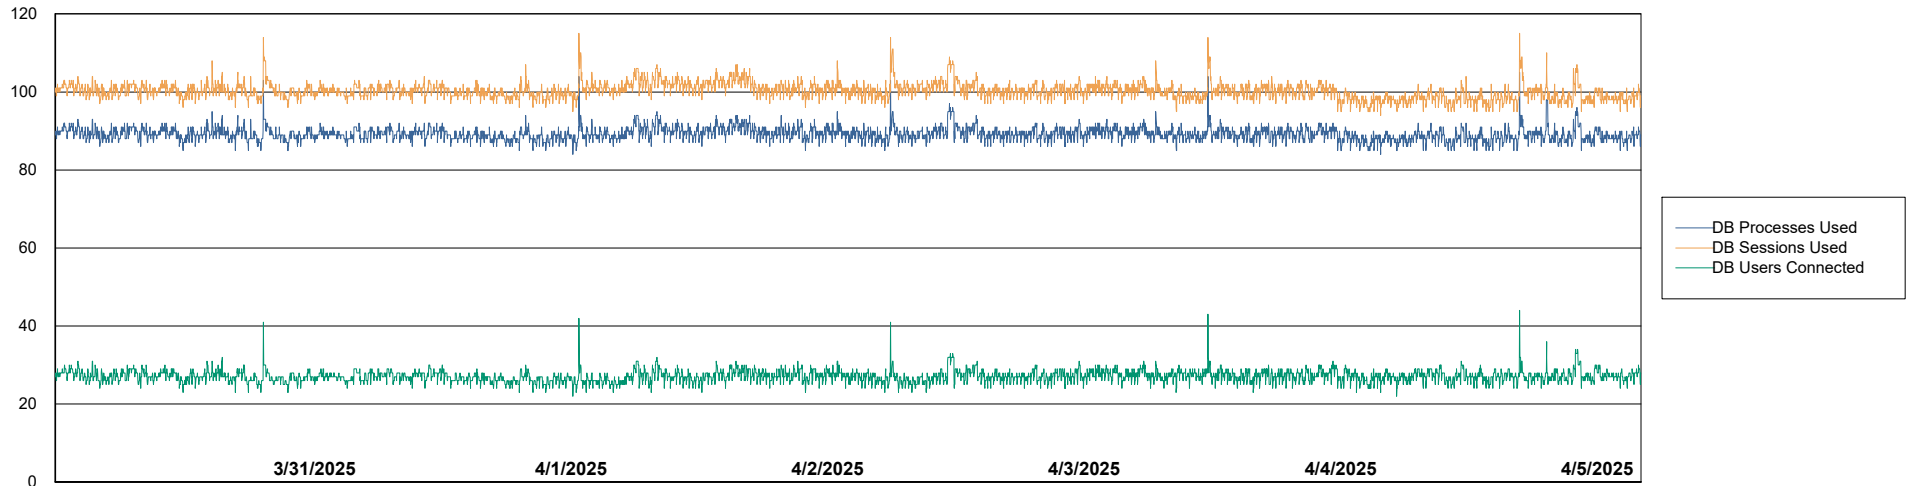

Weekly SLA Customer Report

Customer ECL_Production
Database ID 156

Database Performance ECL_PRD_ECLABS_ABS1

Weekly SLA Customer Report

Customer ECL_Production
Database ID 156

Database Performance ECL_PRD_ECL-ABS-BI_ABS1