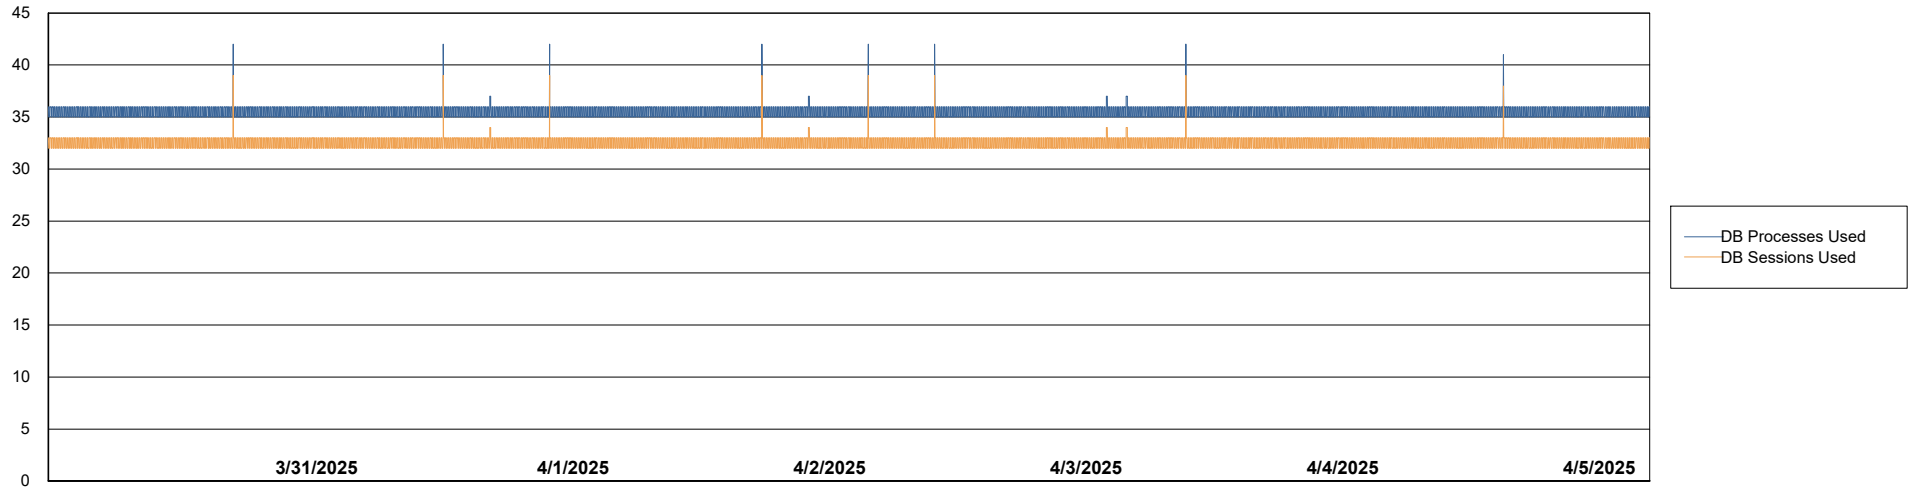

Database Performance ECL_PRD_ECLABS-TEST_HSBABS1

DB Processes Max 1,000