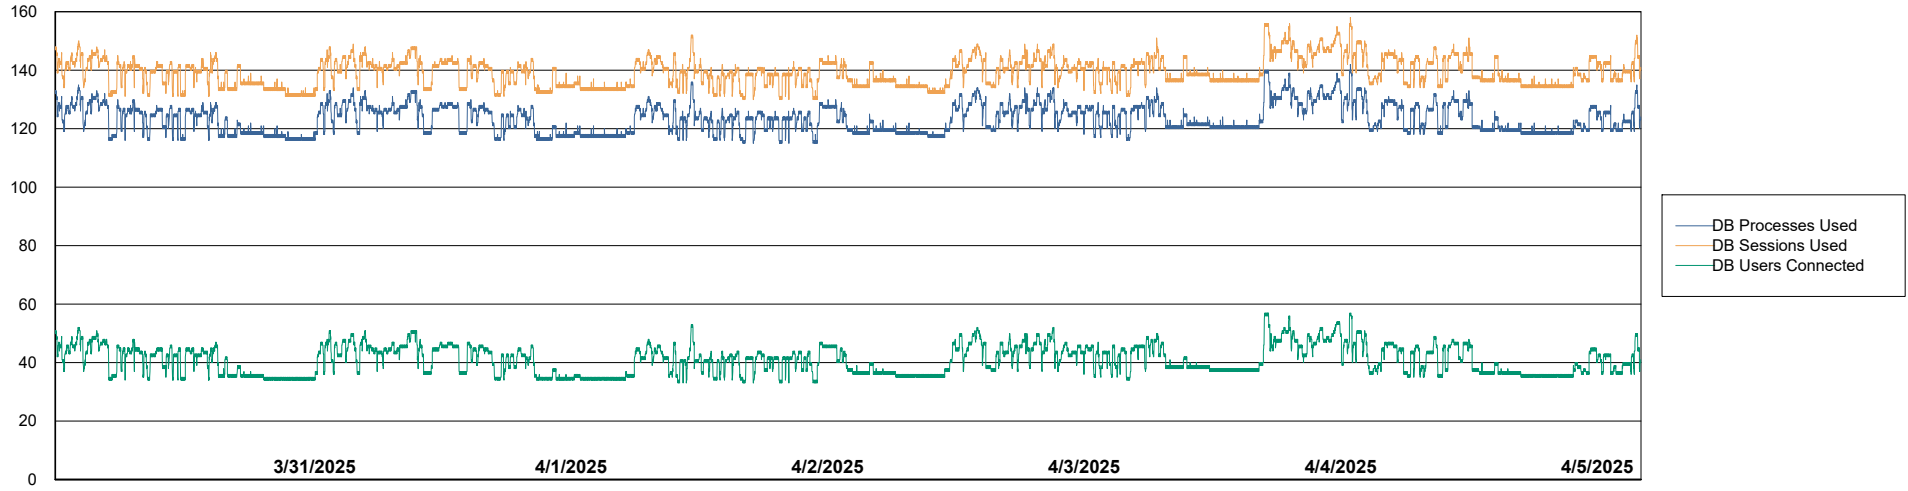

Weekly SLA Customer Report

Customer ECL_Production
Database ID 156

Database Performance ECL_PRD_ECLABS_ABS1

Weekly SLA Customer Report

Customer ECL_Production
Database ID 156

Database Performance ECL_PRD_ECL-ABS-BI_ABS1