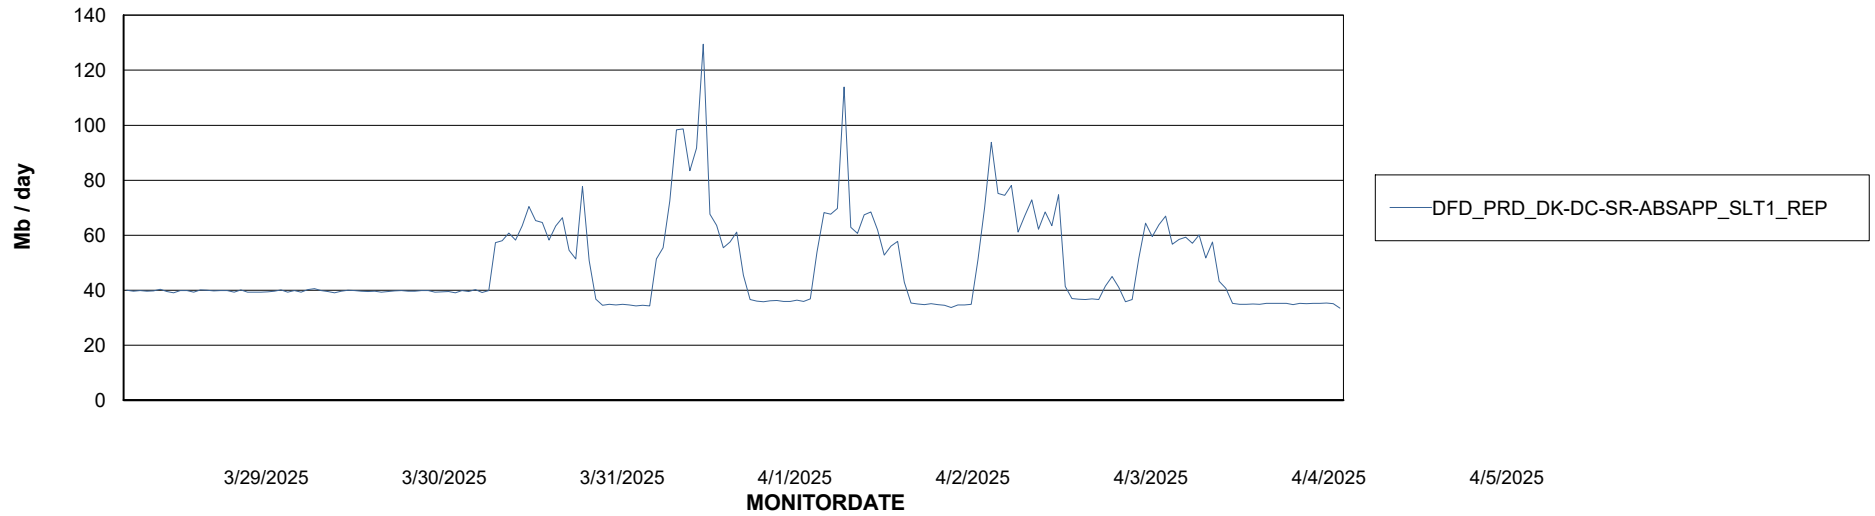

ABSSolute Application ReportServer Services

Avg memory used per ReportServer Service