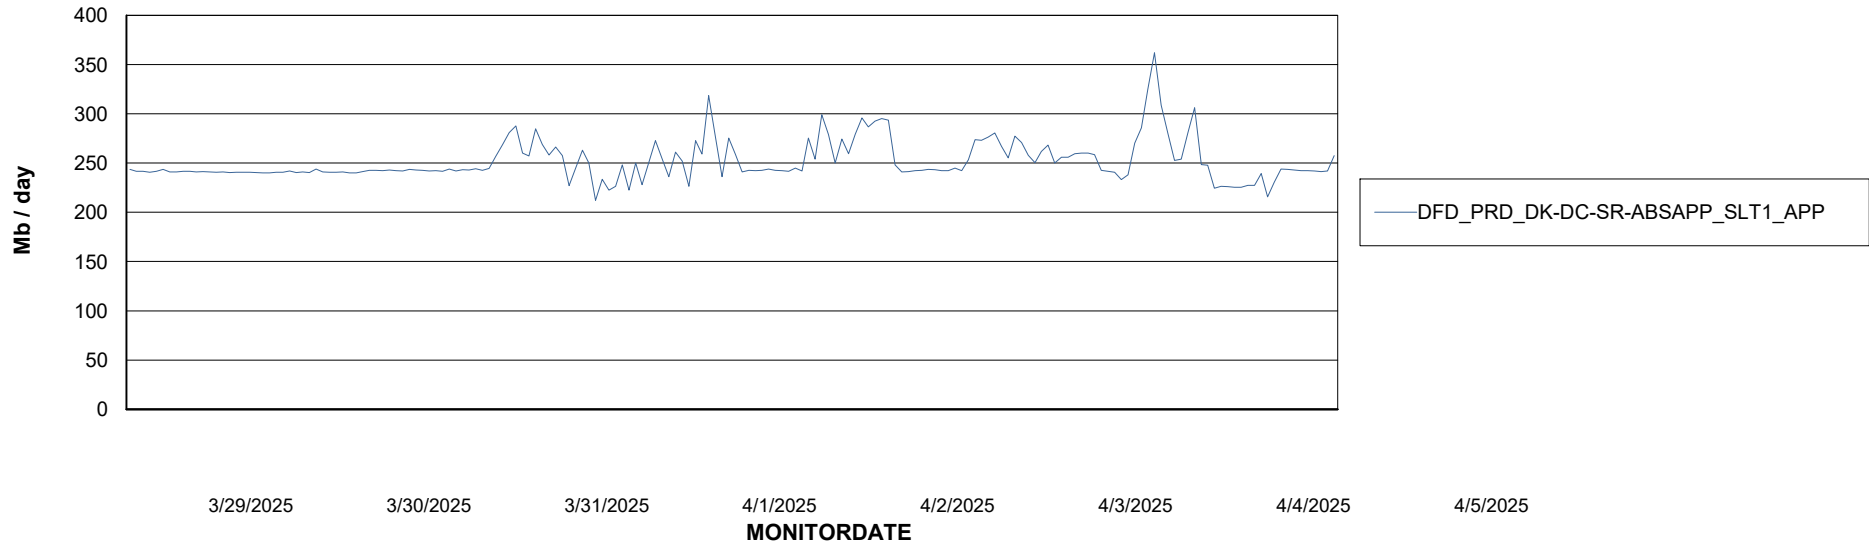

ABSolute Application Server Services

Avg memory used per ABS Server Service