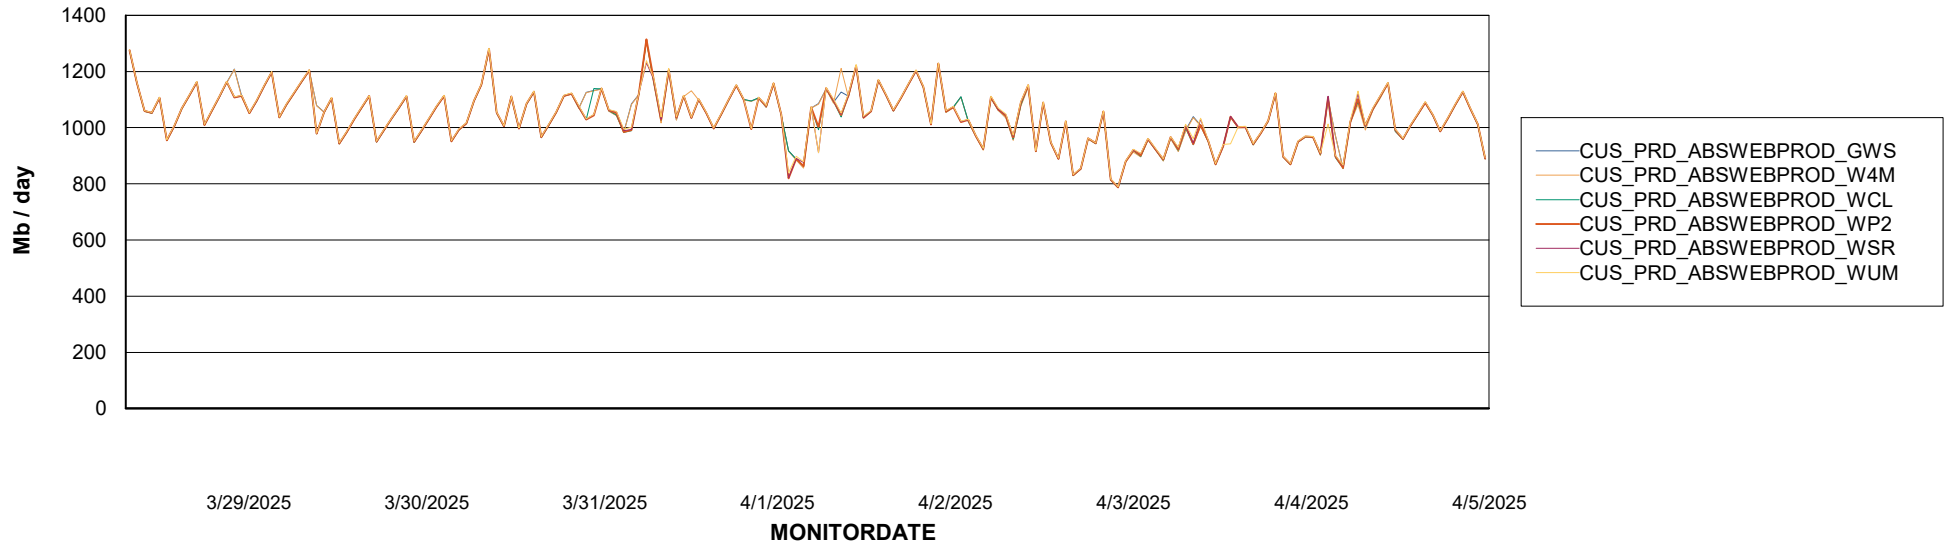

Avg memory used per ReportServer Service

Weekly SLA Customer Report

Customer CUS_Production (24/7)
Database ID 131

ABSSolute Web Component Services

Avg memory used per ABS Web component

Weekly SLA Customer Report