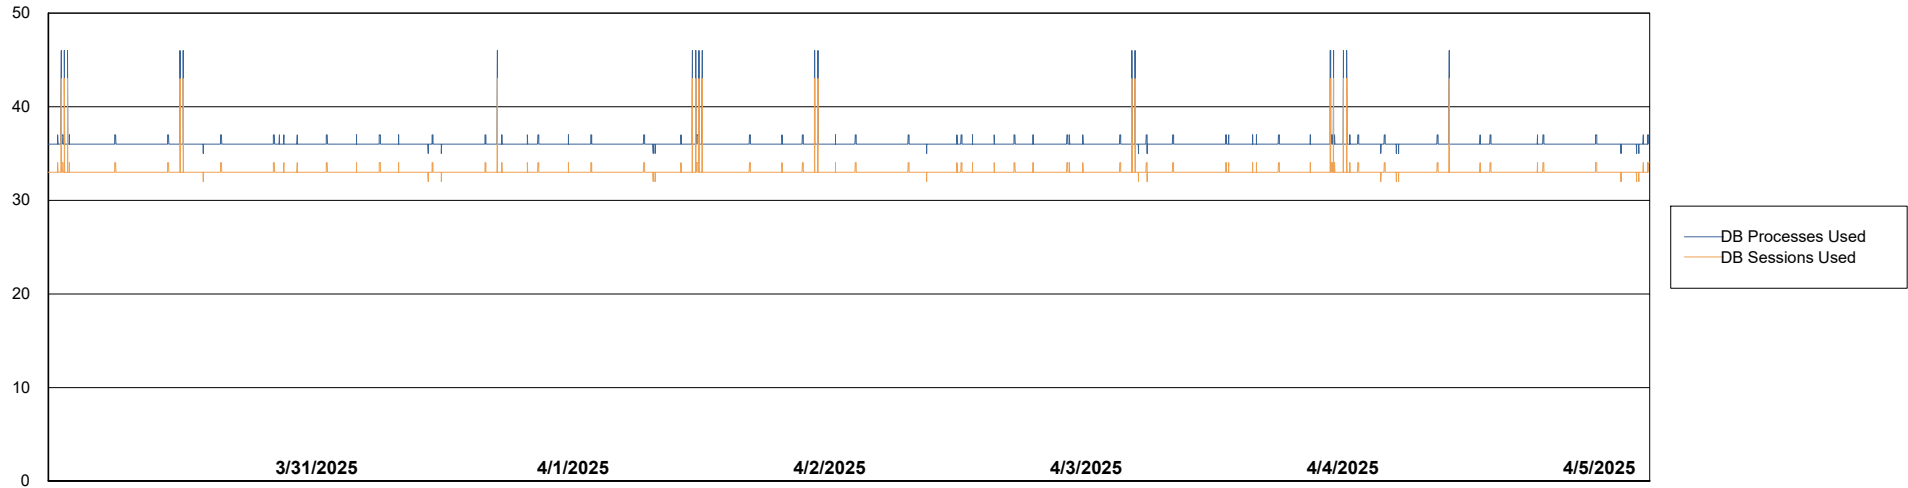

Database Performance CUS_PRD_ABSDB2_HSBABS1

DB Processes Max 1,000