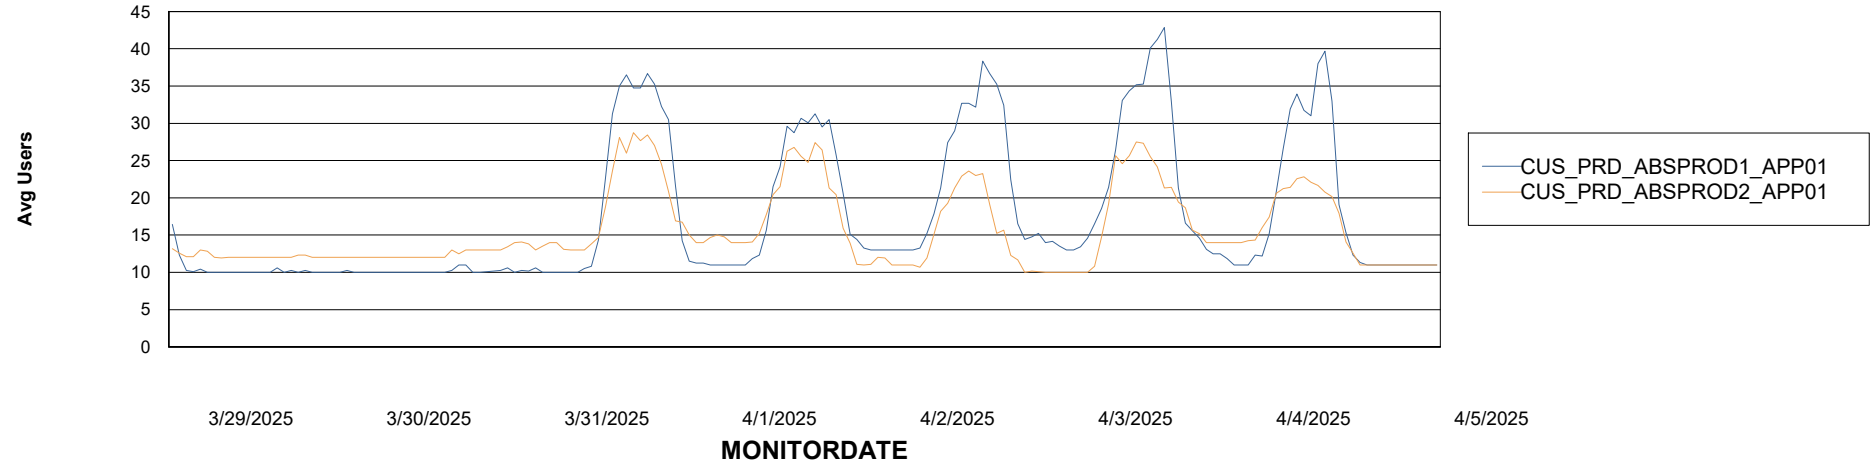

Avg users per day per ABS server