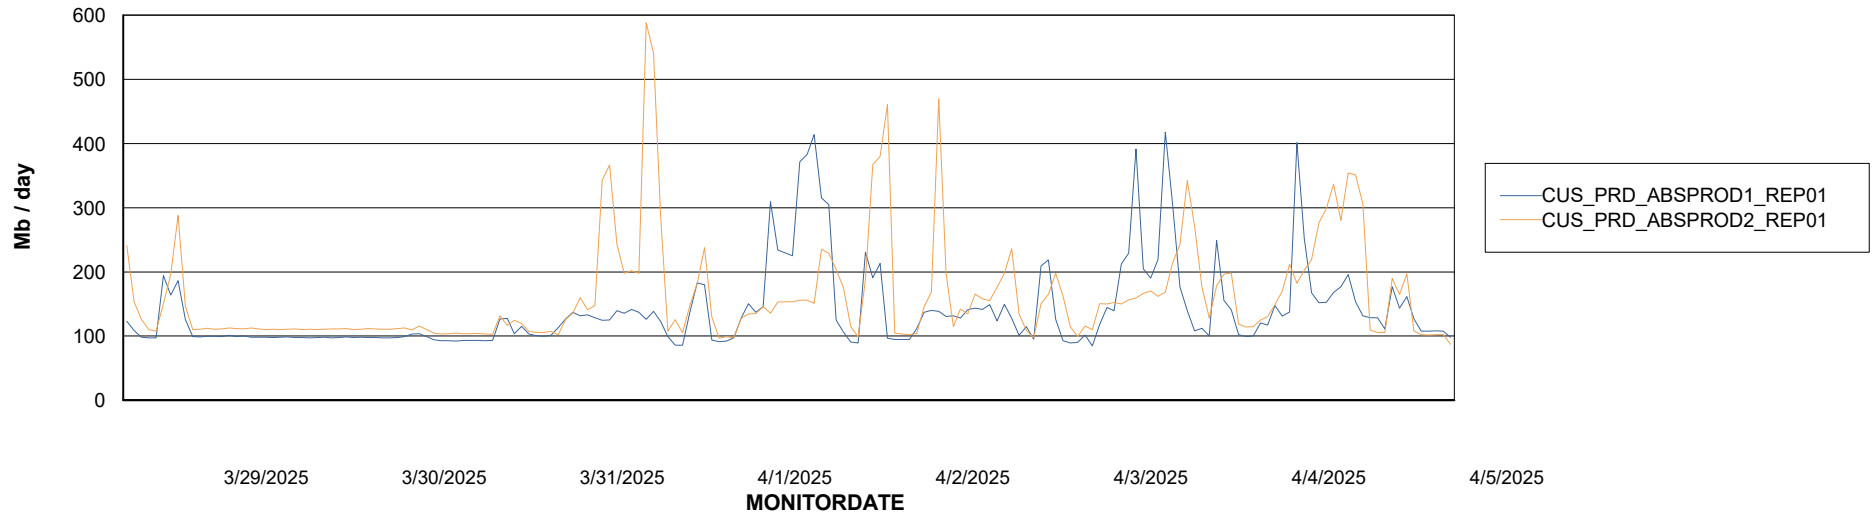

ABSSolute Application ReportServer Services

Avg memory used per ReportServer Service