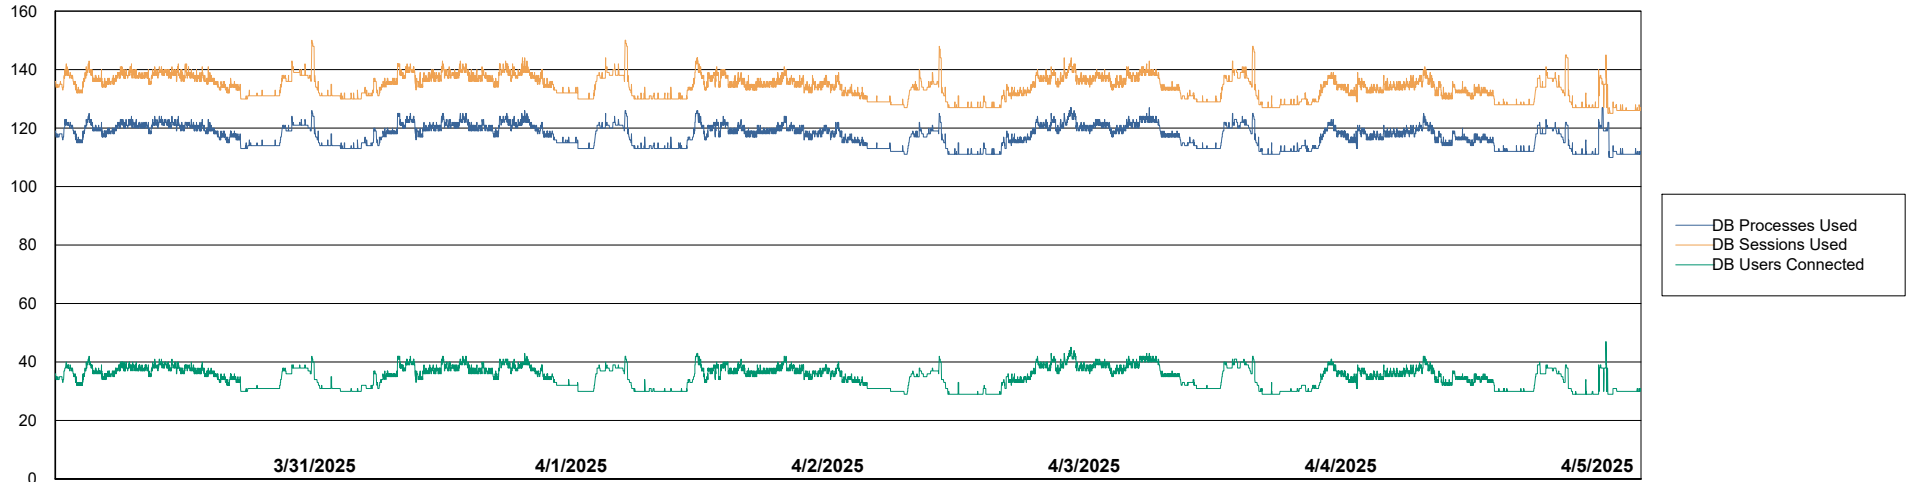

Weekly SLA Customer Report

Customer CUS_Production (24/7)
 Database ID 131

Harddisk Usage CUS_PRD_ABSWEBPROD

	Free disk space on C: (%)	Total disk space on C: (Gb)	Used disk space on C: (Gb)
4/5/2025	87	199	26
4/4/2025	87	199	26
4/3/2025	87	199	26
4/2/2025	87	199	26
4/1/2025	87	199	26
3/31/2025	87	199	26
3/30/2025	87	199	26

Weekly SLA Customer Report

Customer CUS_Production (24/7)
Database ID 131

Database Performance CUS_PRD_ABSDB1_ABS1

Weekly SLA Customer Report

Customer CUS_Production (24/7)
Database ID 131

Database Performance CUS_PRD_ABSDB2_HSBABS1