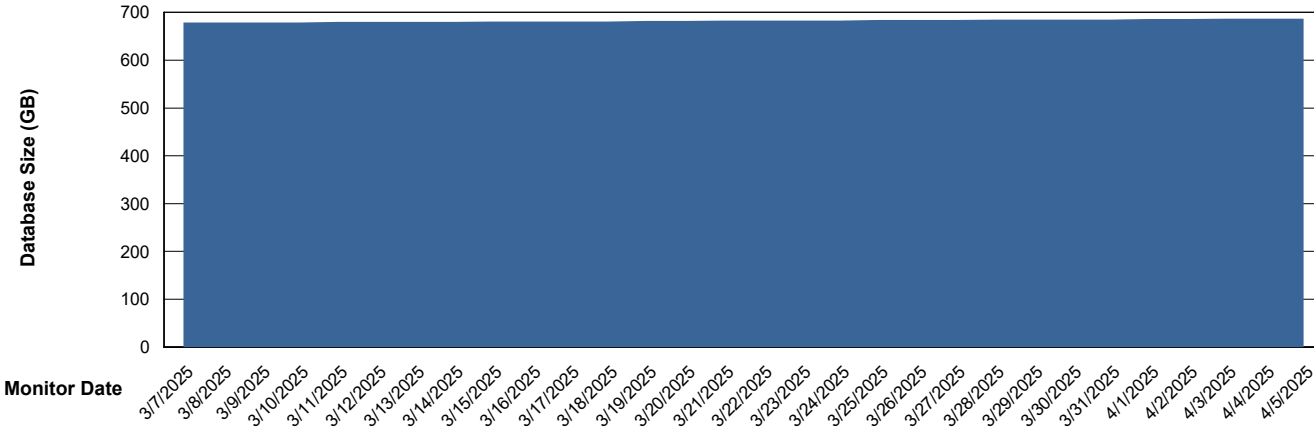

DB Processes Max 1,000

Weekly SLA Customer Report

Customer CUS_Production (24/7)
 Database ID 131

DATABASE SIZE CUS_PRD_ABSDB1_ABS1

Database growth over last month

Database Tablespace CUS_PRD_ABSDB1_ABS1

Date	Tablespace Name	Filesize (Gb)	Usedsize (Gb)	Percentage free
4/5/2025	ABSDATA	303	252	17
	INDX	513	419	18
4/4/2025	ABSDATA	303	252	17
	INDX	513	419	18
4/3/2025	ABSDATA	303	252	17
	INDX	513	419	18
4/2/2025	ABSDATA	303	251	17
	INDX	513	419	18
4/1/2025	ABSDATA	303	251	17
	INDX	513	418	18
3/31/2025	ABSDATA	303	251	17
	INDX	513	418	18
3/30/2025	ABSDATA	303	251	17
	INDX	513	418	19

Weekly SLA Customer Report

Customer CUS_Production (24/7)
Database ID 131

Standby Database Health CUS_Production (24/7)

Recovery lag for last 7 days

Weekly SLA Customer Report

Customer CUS_Production (24/7)
Database ID 131