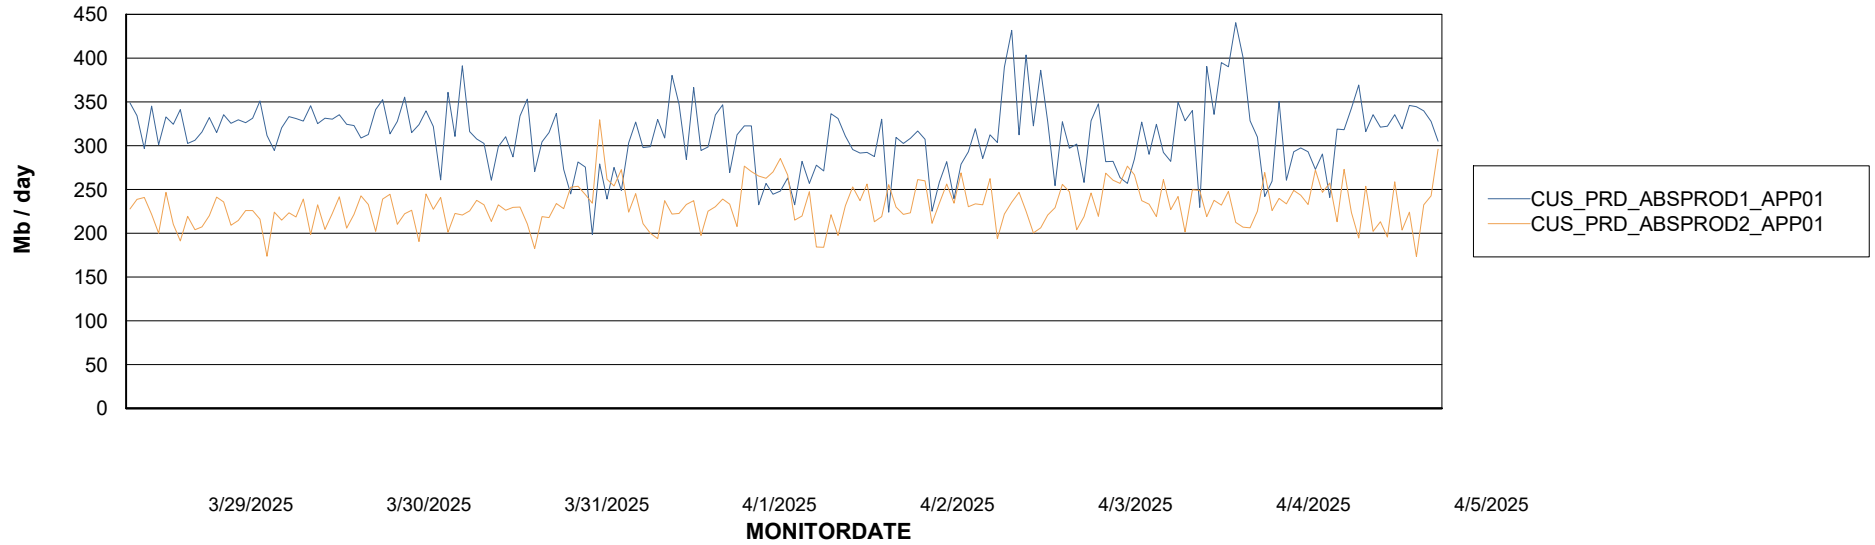

ABSSolute Application Server Services

Avg memory used per ABS Server Service