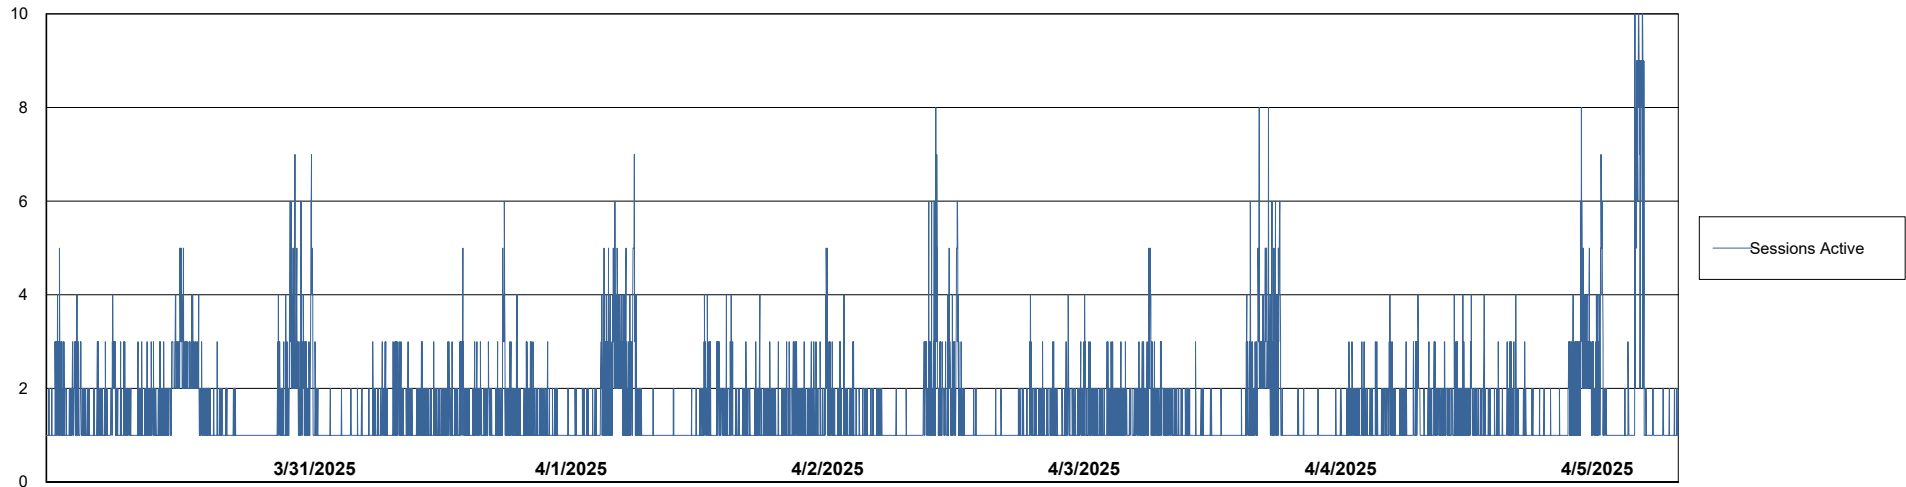

Weekly SLA Customer Report

Customer CUS_Production (24/7)
 Database ID 131

Harddisk Usage CUS_PRD_ABSWEBPROD

	Free disk space on C: (%)	Total disk space on C: (Gb)	Used disk space on C: (Gb)
4/5/2025	87	199	26
4/4/2025	87	199	26
4/3/2025	87	199	26
4/2/2025	87	199	26
4/1/2025	87	199	26
3/31/2025	87	199	26
3/30/2025	87	199	26

Weekly SLA Customer Report

Customer CUS_Production (24/7)
Database ID 131

Database Performance CUS_PRD_ABSDB1_ABS1

Weekly SLA Customer Report

Customer CUS_Production (24/7)
Database ID 131

Database Performance CUS_PRD_ABSDB2_HSBABS1