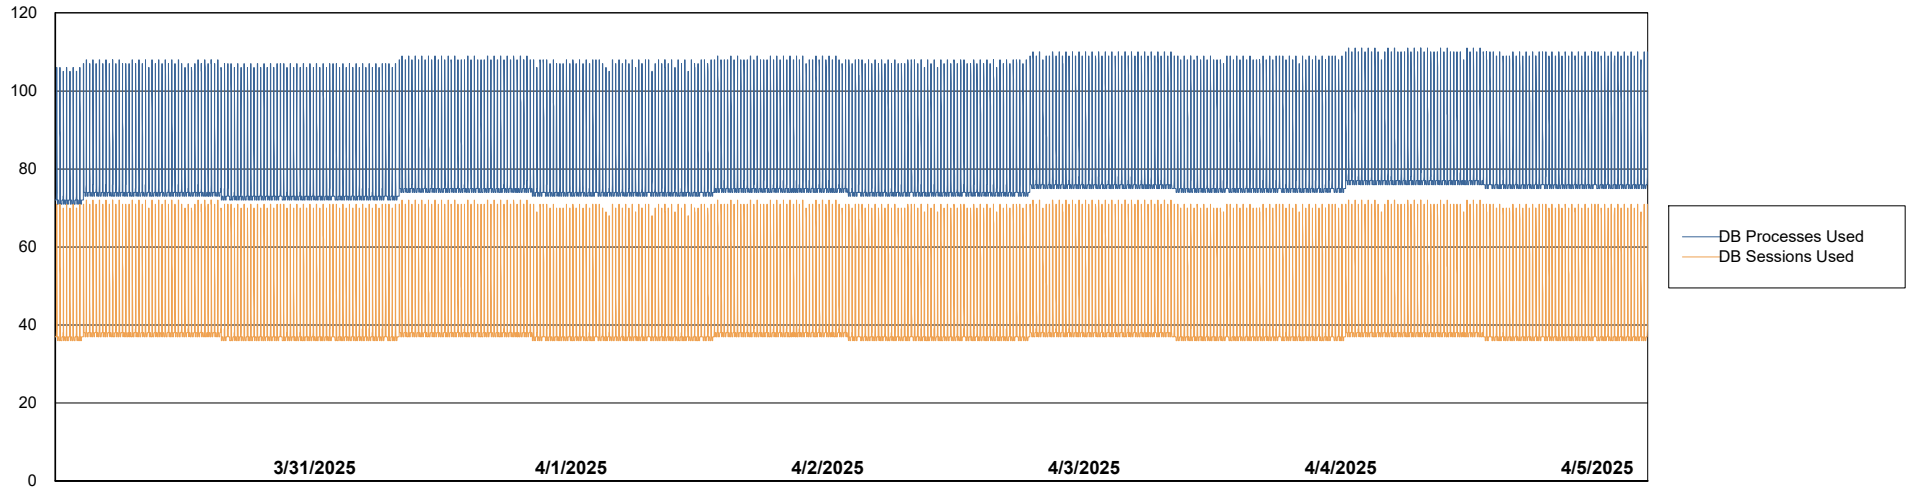

Database Performance CLO_PRD_CLO-ORA02_HSBABS1

DB Processes Max 1,000