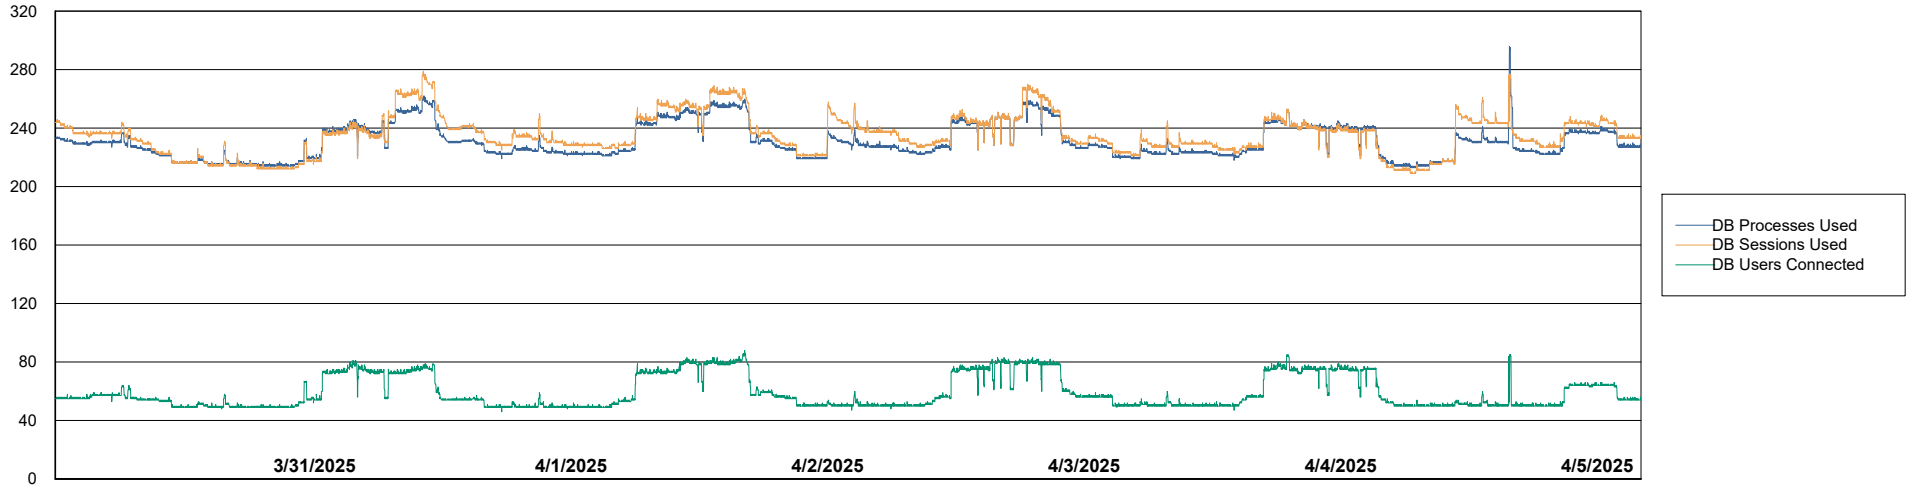

Database Performance CLO_PRD_CLO-ORA01_ABS1