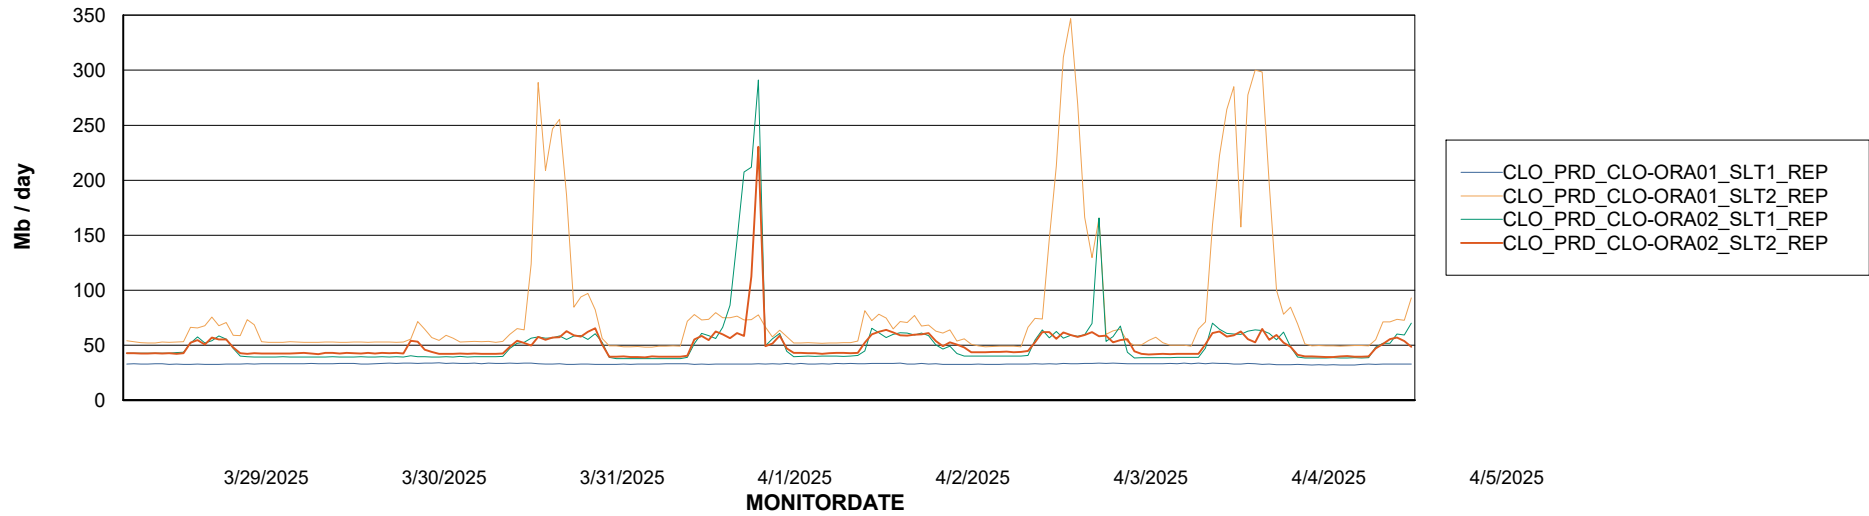

ABSSolute Application ReportServer Services

Avg memory used per ReportServer Service