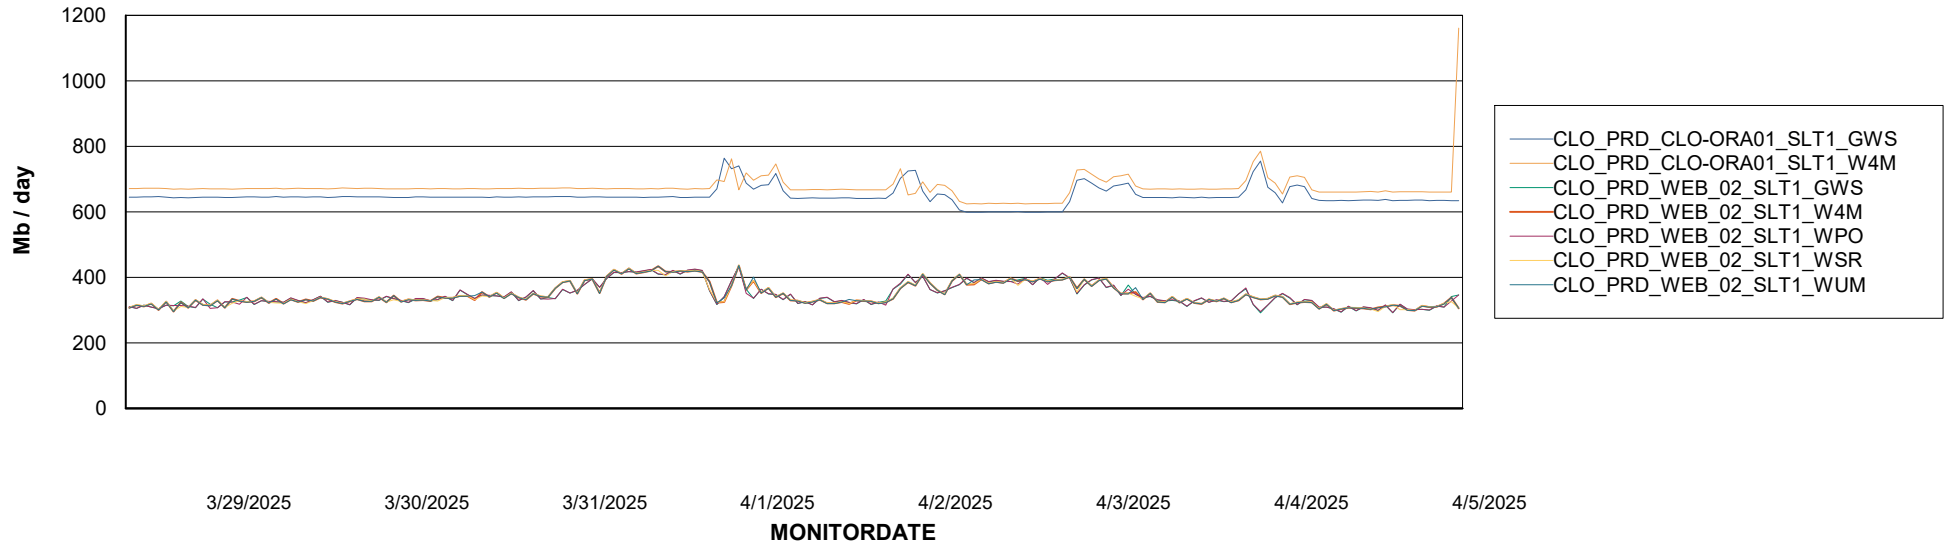

ABSSolute Web Component Services

Avg memory used per ABS Web component