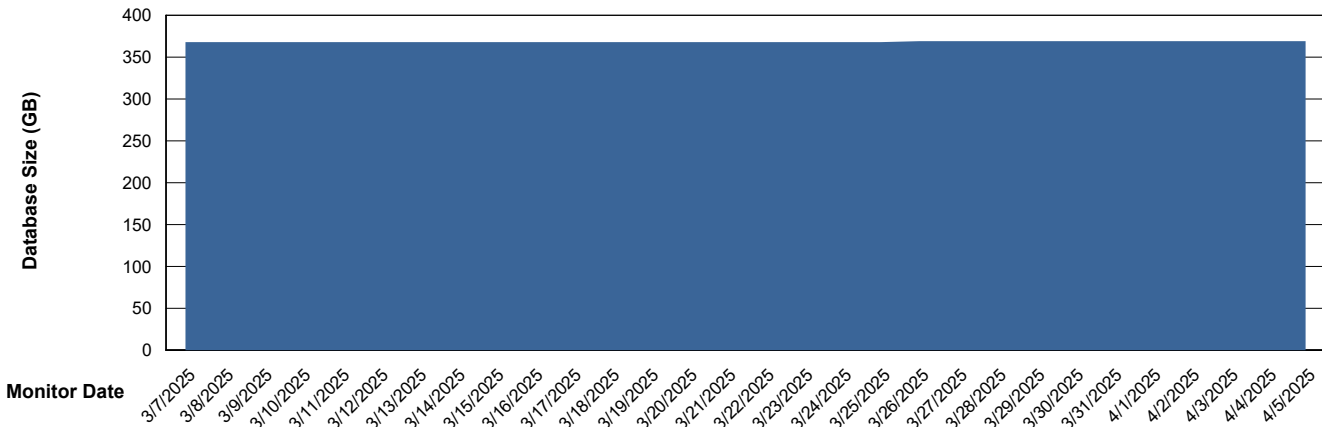

Database growth over last month

Database Tablespace CLO_PRD_CLO-ORA01_ABS1

Date	Tablespace Name	Filesize (Gb)	Usedsize (Gb)	Percentage free
4/5/2025	ABSDATA	117	95	19
	INDX	304	248	18
4/4/2025	ABSDATA	117	95	19
	INDX	304	248	18
4/3/2025	ABSDATA	117	95	19
	INDX	304	248	18
4/2/2025	ABSDATA	117	95	19
	INDX	304	248	18
4/1/2025	ABSDATA	117	95	19
	INDX	304	248	18
3/31/2025	ABSDATA	117	95	19
	INDX	304	248	18
3/30/2025	ABSDATA	117	95	19
	INDX	304	248	18