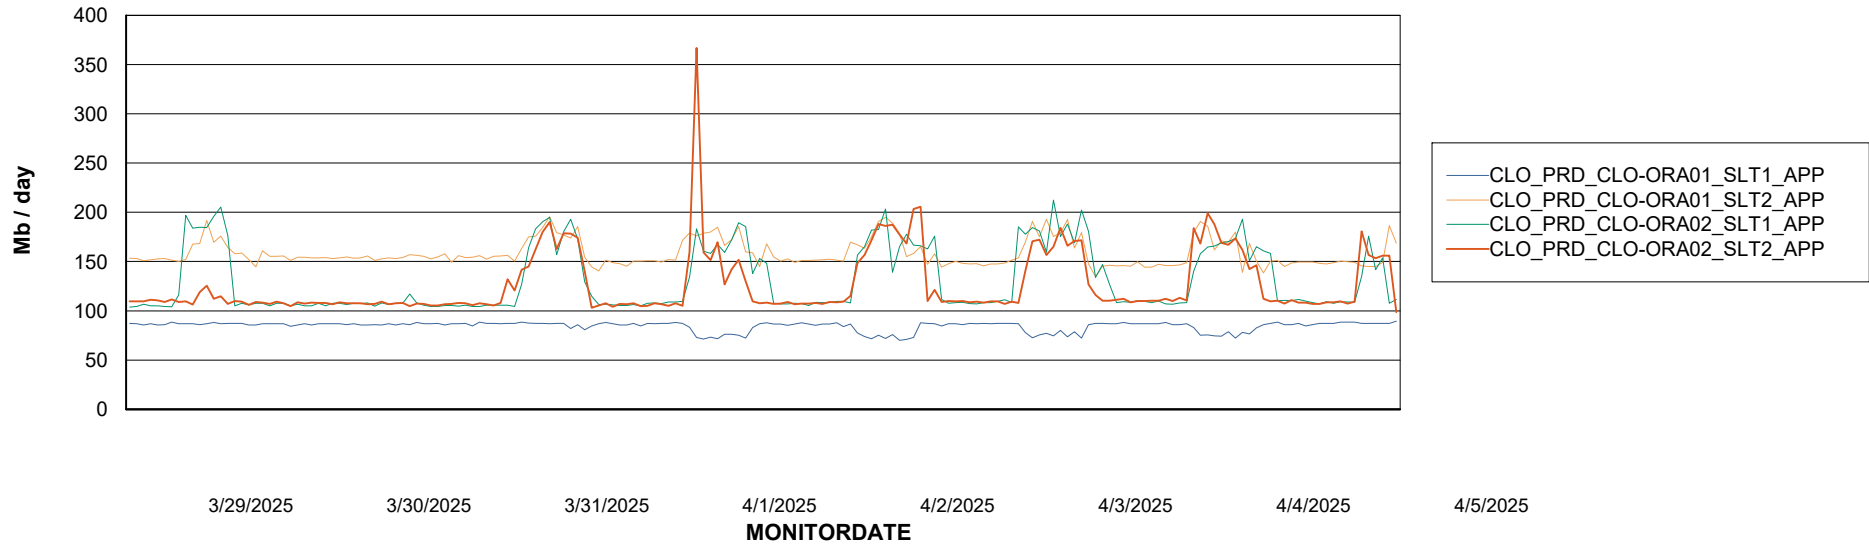

ABSSolute Application Server Services

Avg memory used per ABS Server Service