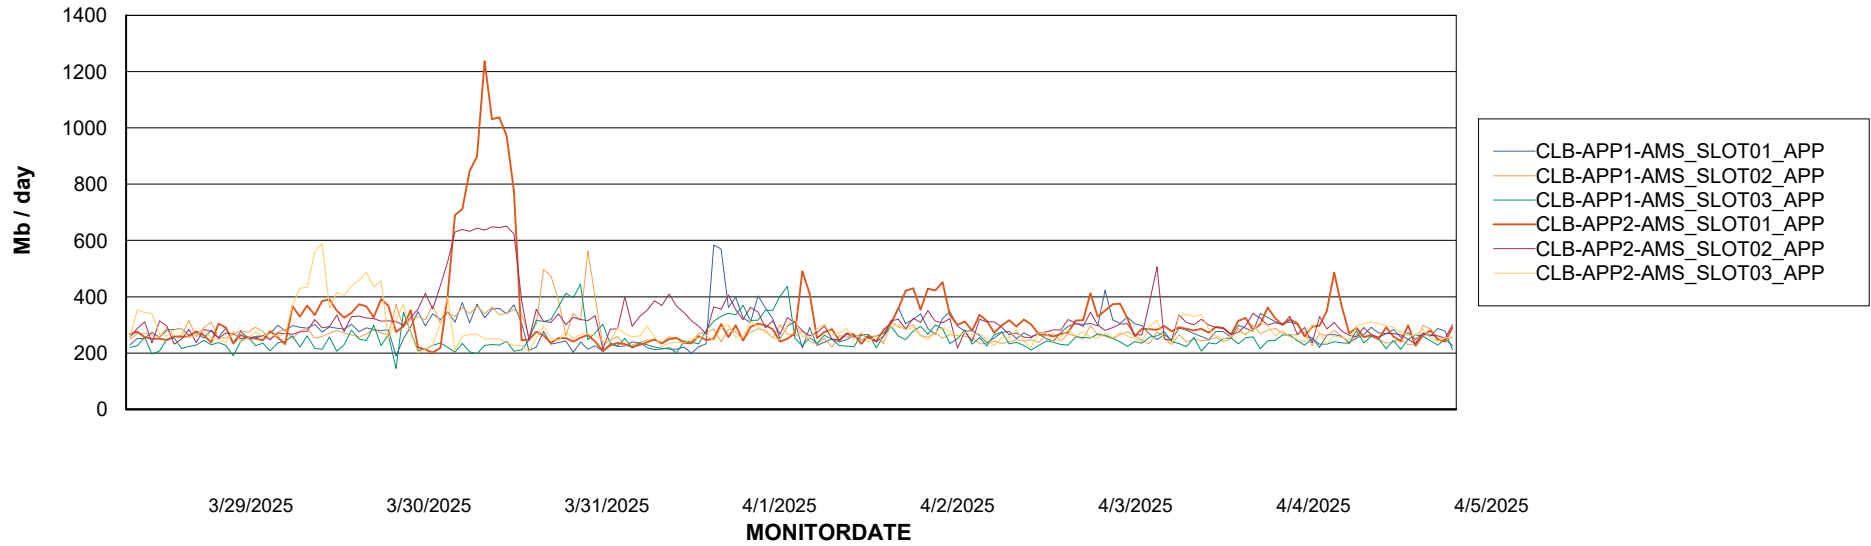

ABSSolute Application Server Services

Avg memory used per ABS Server Service