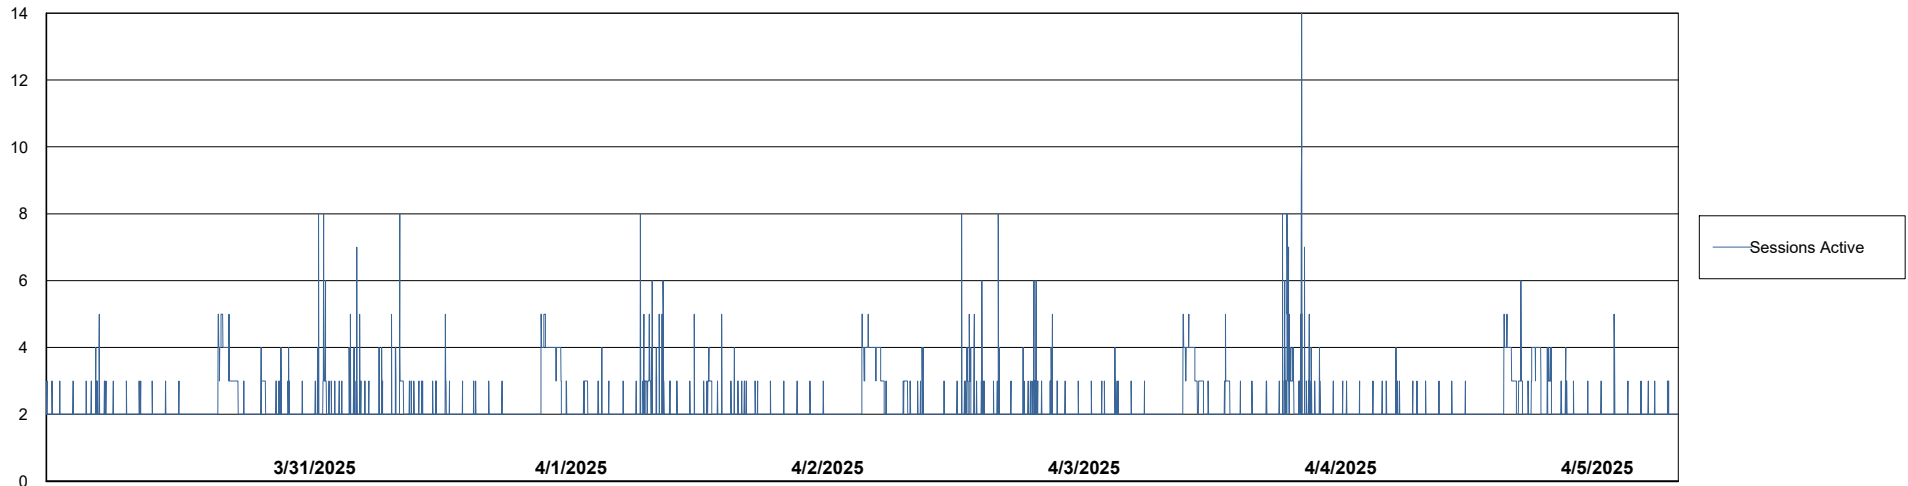

Weekly SLA Customer Report

Customer CLB OCI AMS Production
Database ID 196

Database Performance CLB-BI2-AMS_ABS1_DB_FL

Weekly SLA Customer Report

Customer CLB OCI AMS Production
Database ID 196

Database Performance CLB-BI-AMS_ABS1_DB