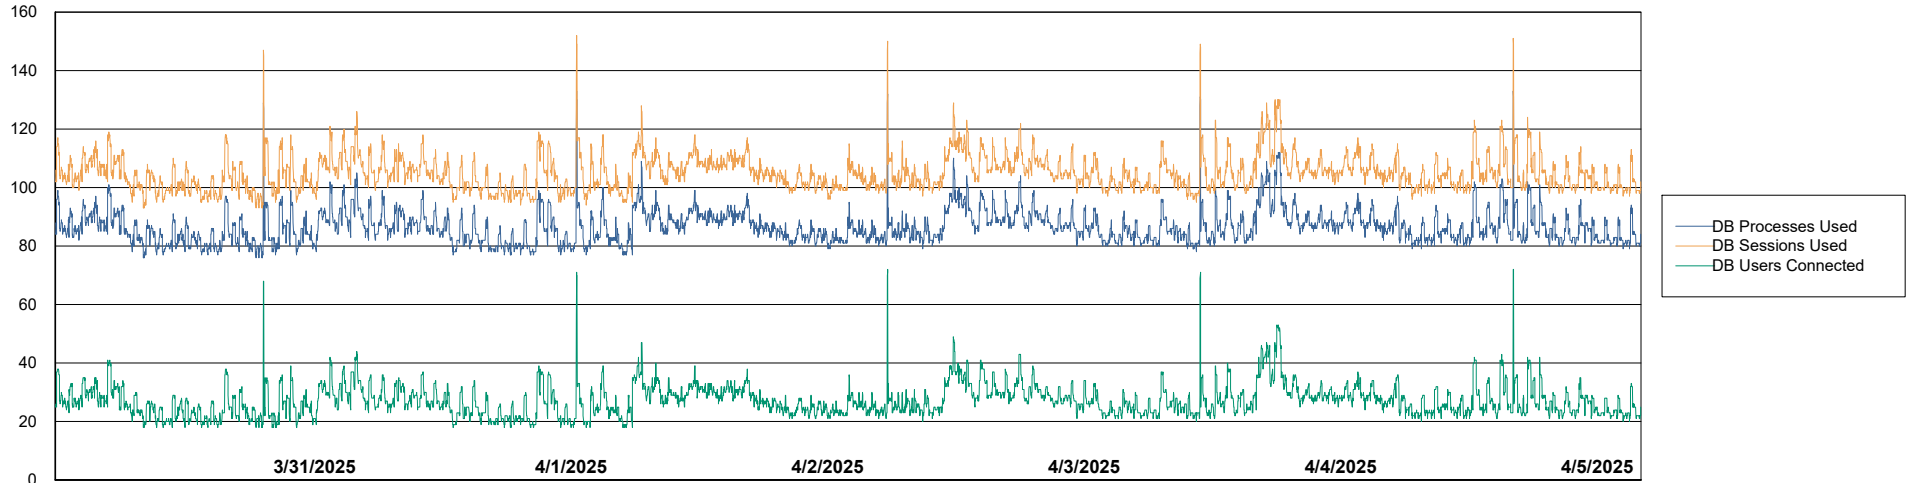

Weekly SLA Customer Report

Customer CLB OCI AMS Production
Database ID 196

Database Performance CLB-BI2-AMS_ABS1_DB_FL

Weekly SLA Customer Report

Customer CLB OCI AMS Production
Database ID 196

Database Performance CLB-BI-AMS_ABS1_DB