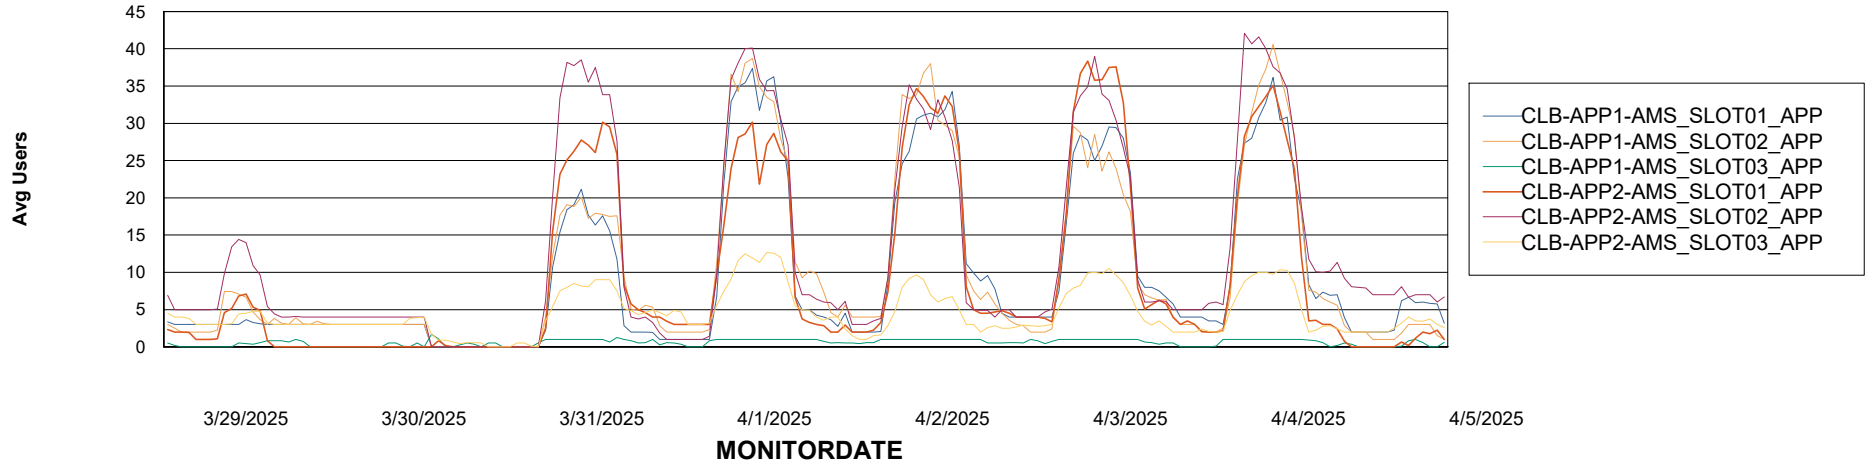

Avg users per day per ABS server