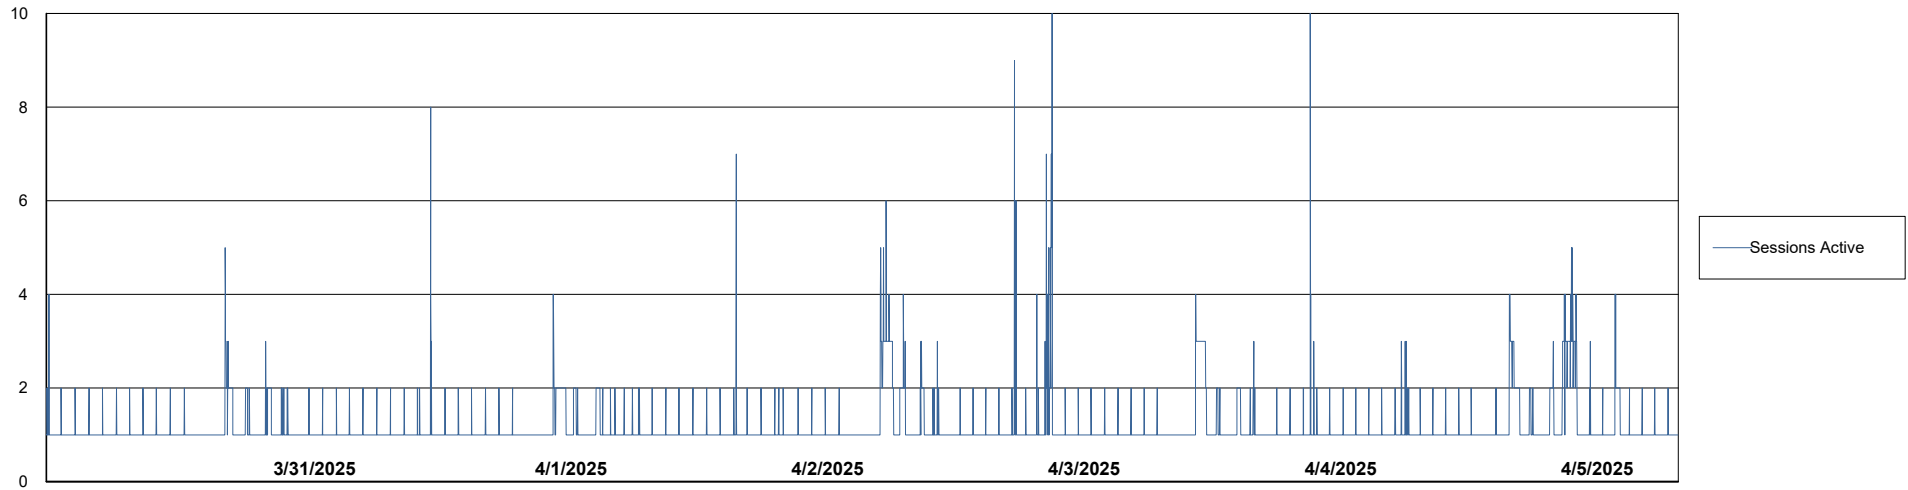

Database Performance CLB-BI2-AMS_ABS1_DB_FL