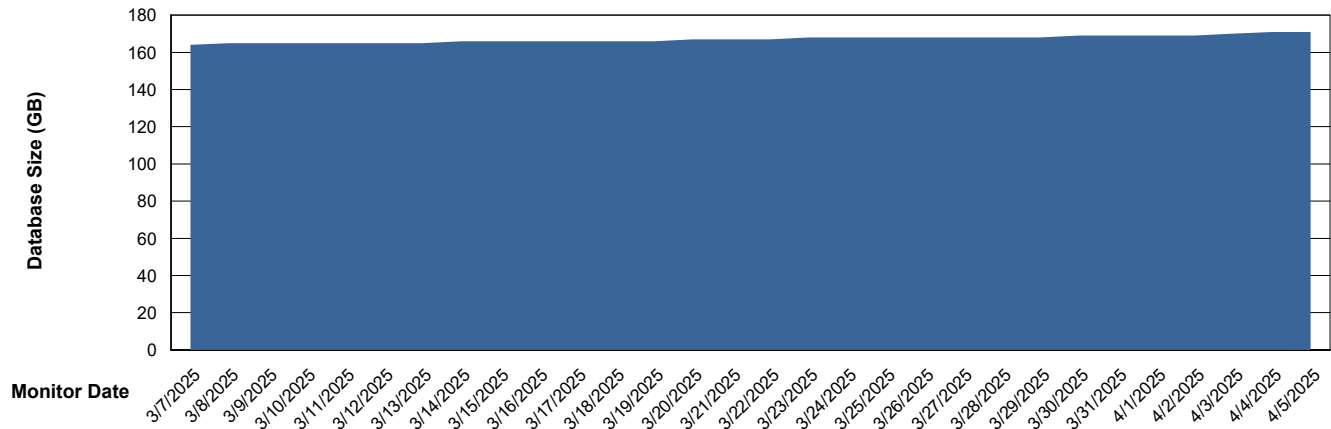

DATABASE SIZE CLB-BI-AMS_ABS1_DB

Database growth over last month

Weekly SLA Customer Report

Customer CLB OCI AMS Production
Database ID 196

DATABASE SIZE CLB-DBS1-AMS_PROD_ABS1

Database growth over last month