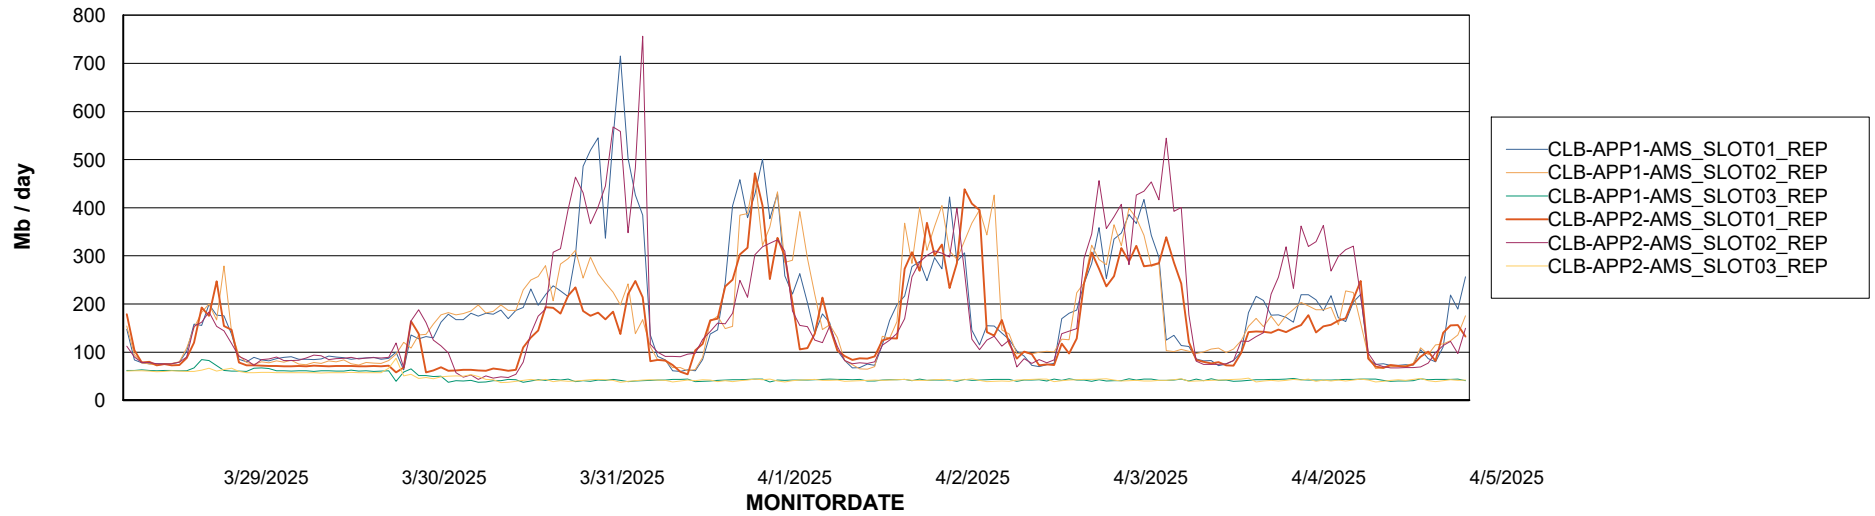

ABSSolute Application ReportServer Services

Avg memory used per ReportServer Service