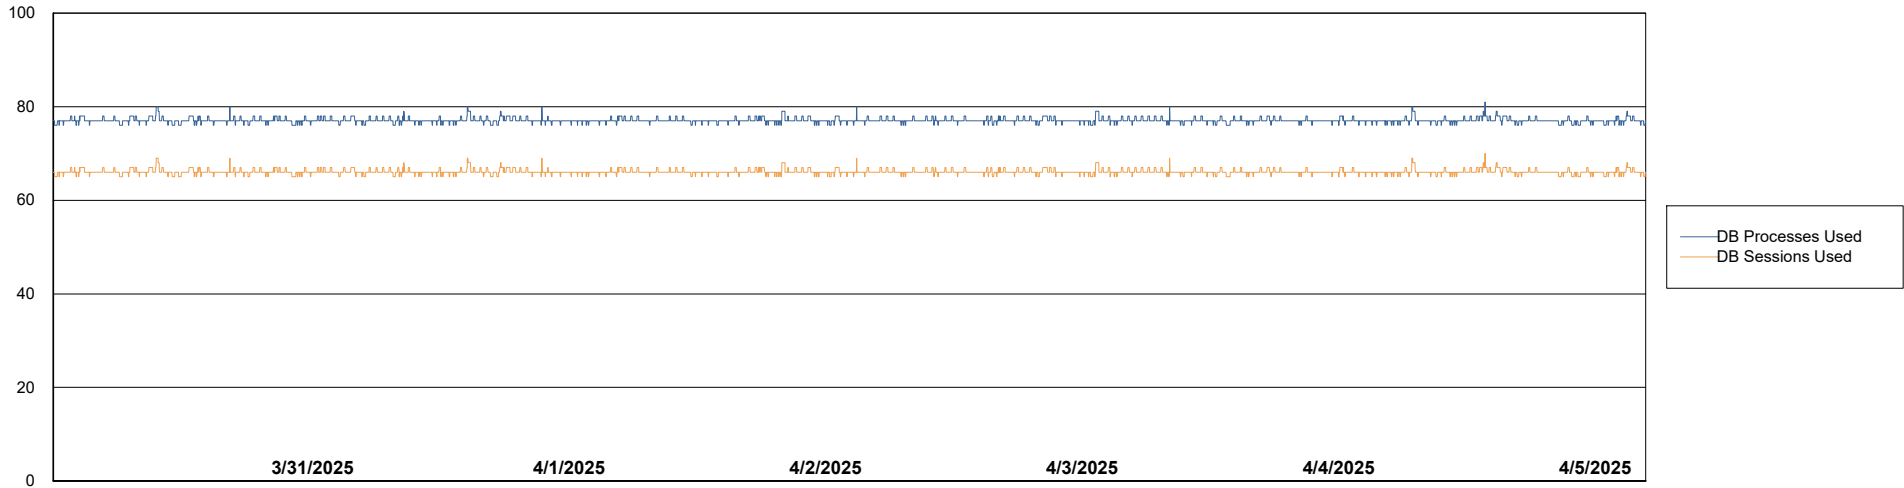

Database Performance   CLB-DBS2-AMS_PROD_HSBABS1

DB Processes Max   4
DB Processes Max   1,000
DB Processes Max   0