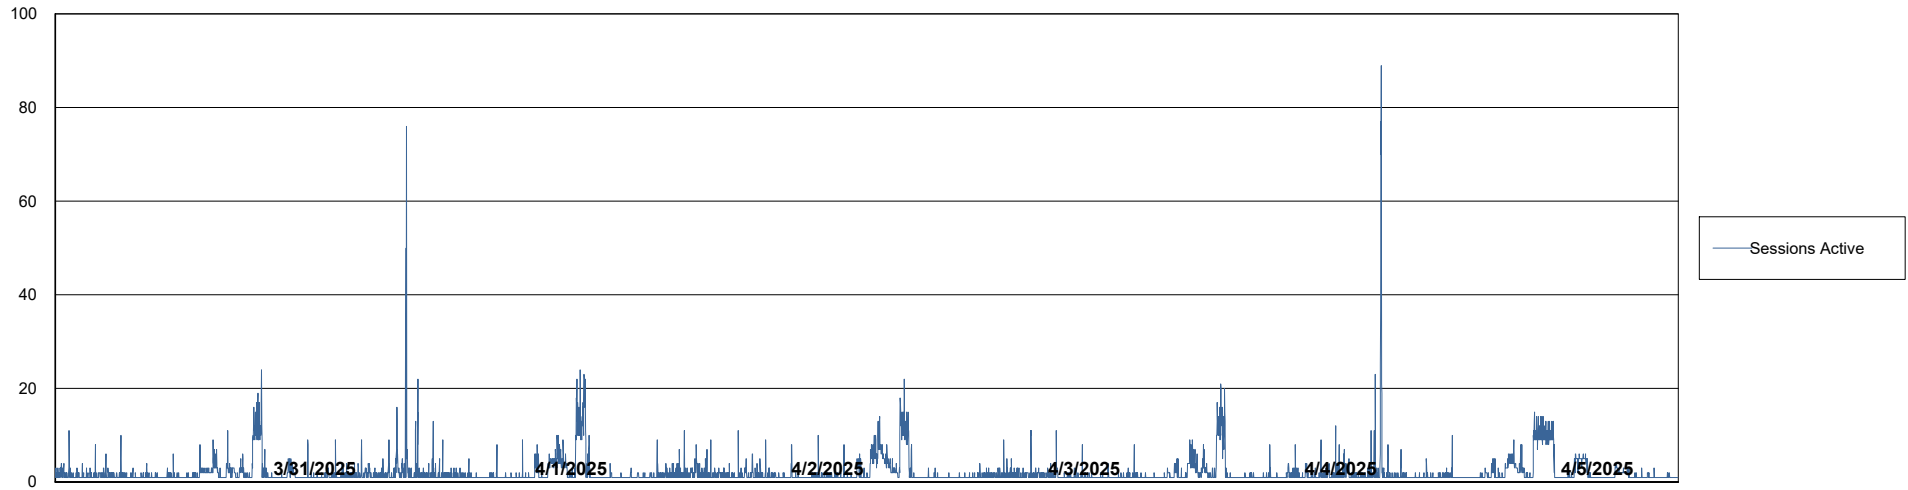

Database Performance: CLB-DBS1-AMS_PROD_ABS1