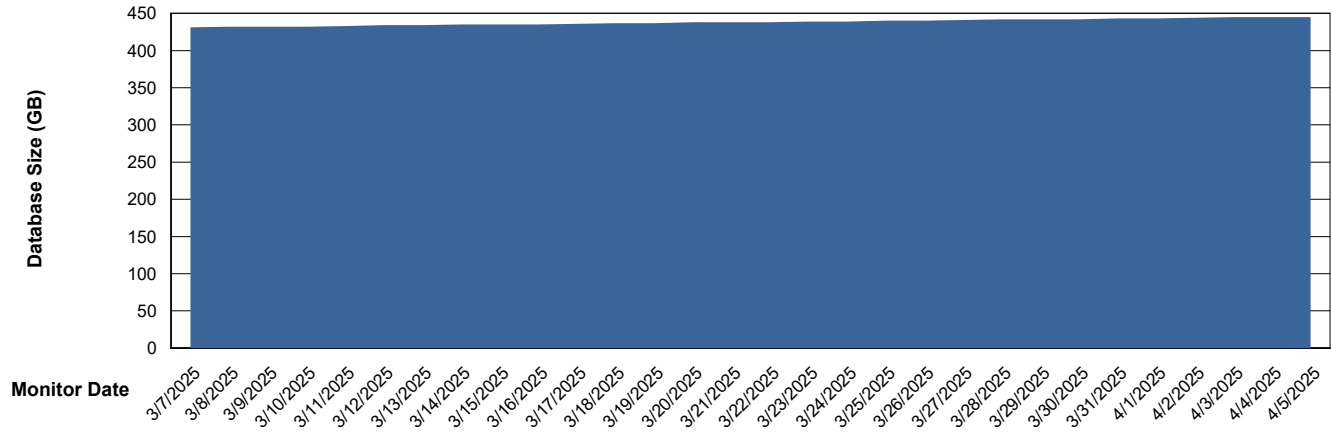

DATABASE SIZE CLB-BI-AMS_ABS1_DB

Database growth over last month

Weekly SLA Customer Report

Customer CLB OCI AMS Production
Database ID 196

DATABASE SIZE CLB-DBS1-AMS_PROD_ABS1

Database growth over last month