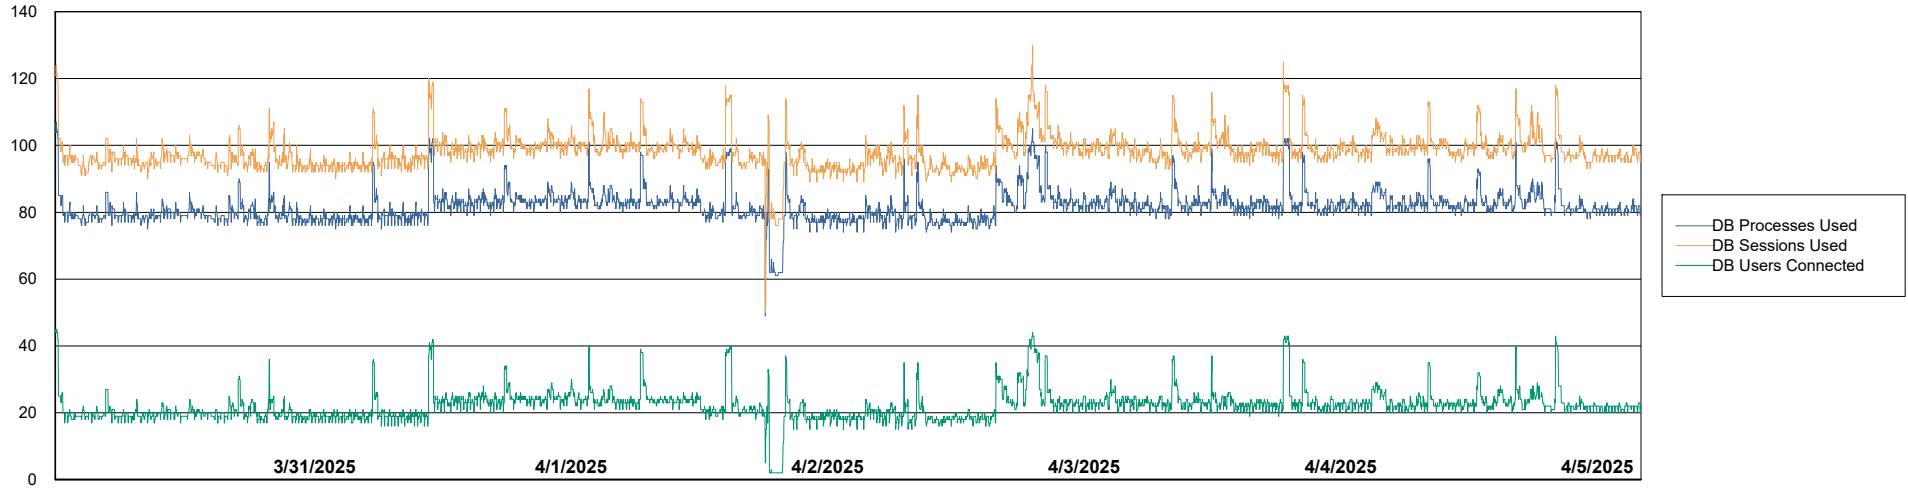

Database Performance CLB-BI2-AMS_ABS1_DB_FL