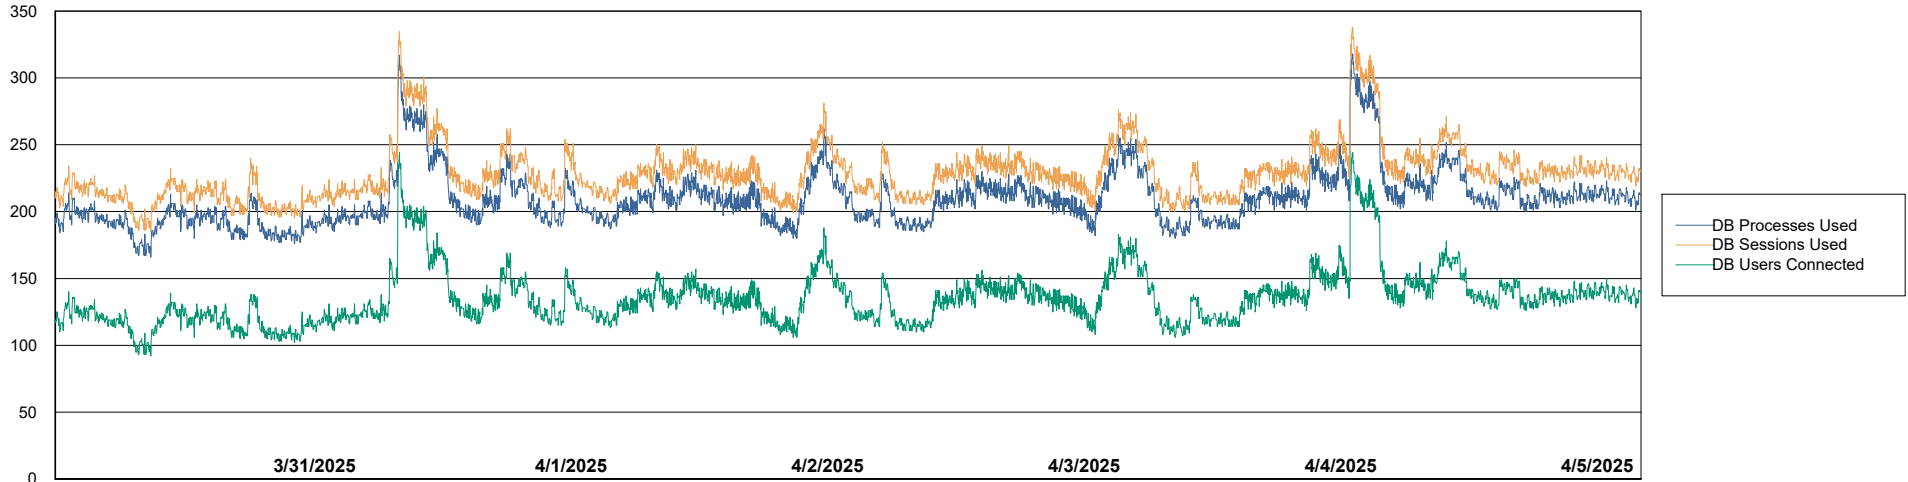

Database Performance: CLB-DBS1-AMS_PROD_ABS1