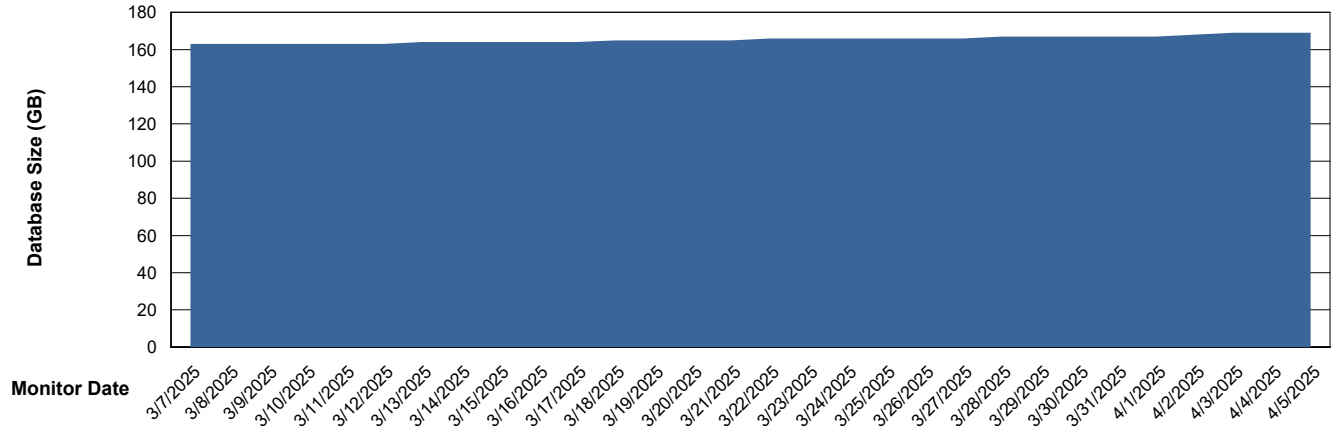

DB Processes Max 4
DB Processes Max 1,000
DB Processes Max 0

Weekly SLA Customer Report

Customer CLB OCI AMS Production
Database ID 196

DATABASE SIZE CLB-BI2-AMS_ABS1_DB_FL

Database growth over last month

DATABASE SIZE CLB-BI-AMS_ABS1_DB

Database growth over last month

Weekly SLA Customer Report

Customer CLB OCI AMS Production
Database ID 196

DATABASE SIZE CLB-DBS1-AMS_PROD_ABS1

Database growth over last month