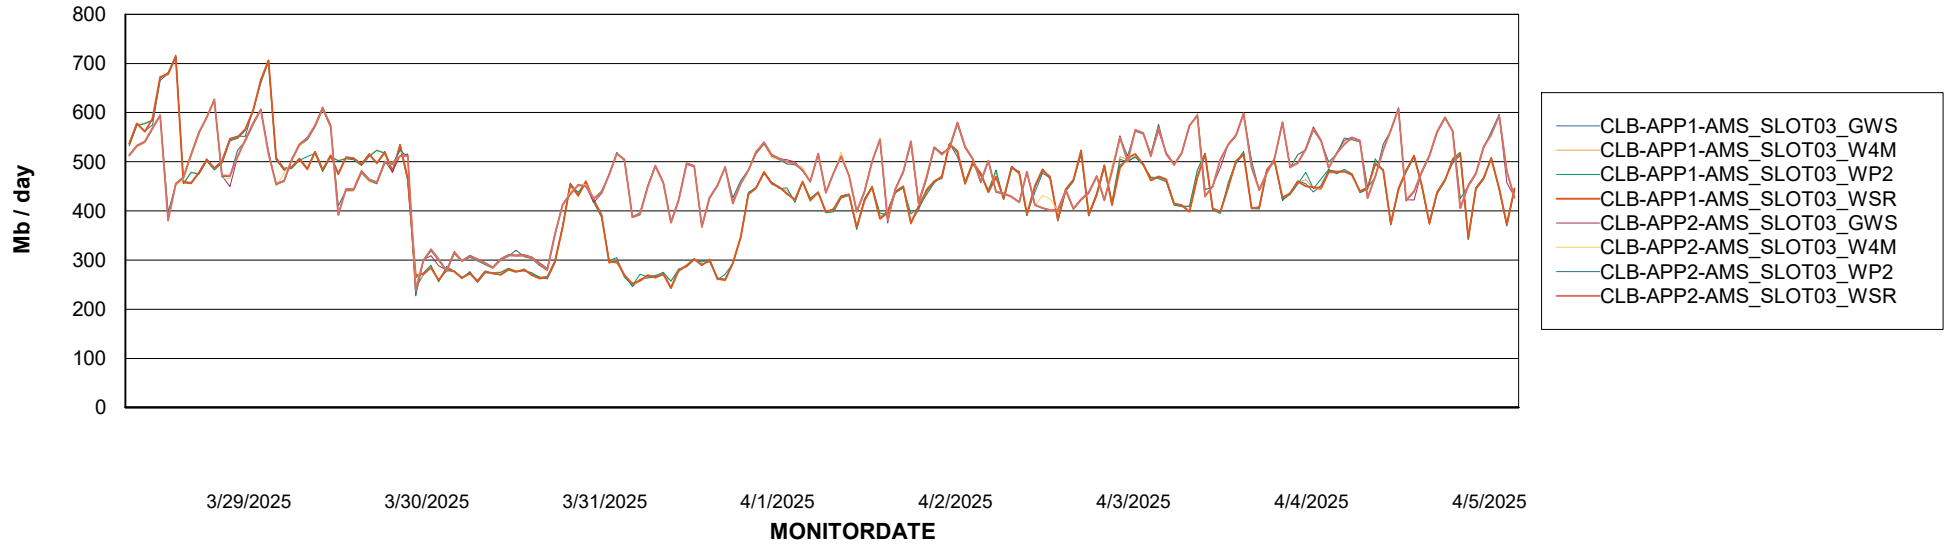

Avg memory used per ReportServer Service

Weekly SLA Customer Report

Customer: CLB OCI AMS Production
Database ID: 196

ABSSolute Web Component Services

Avg memory used per ABS Web component

Weekly SLA Customer Report