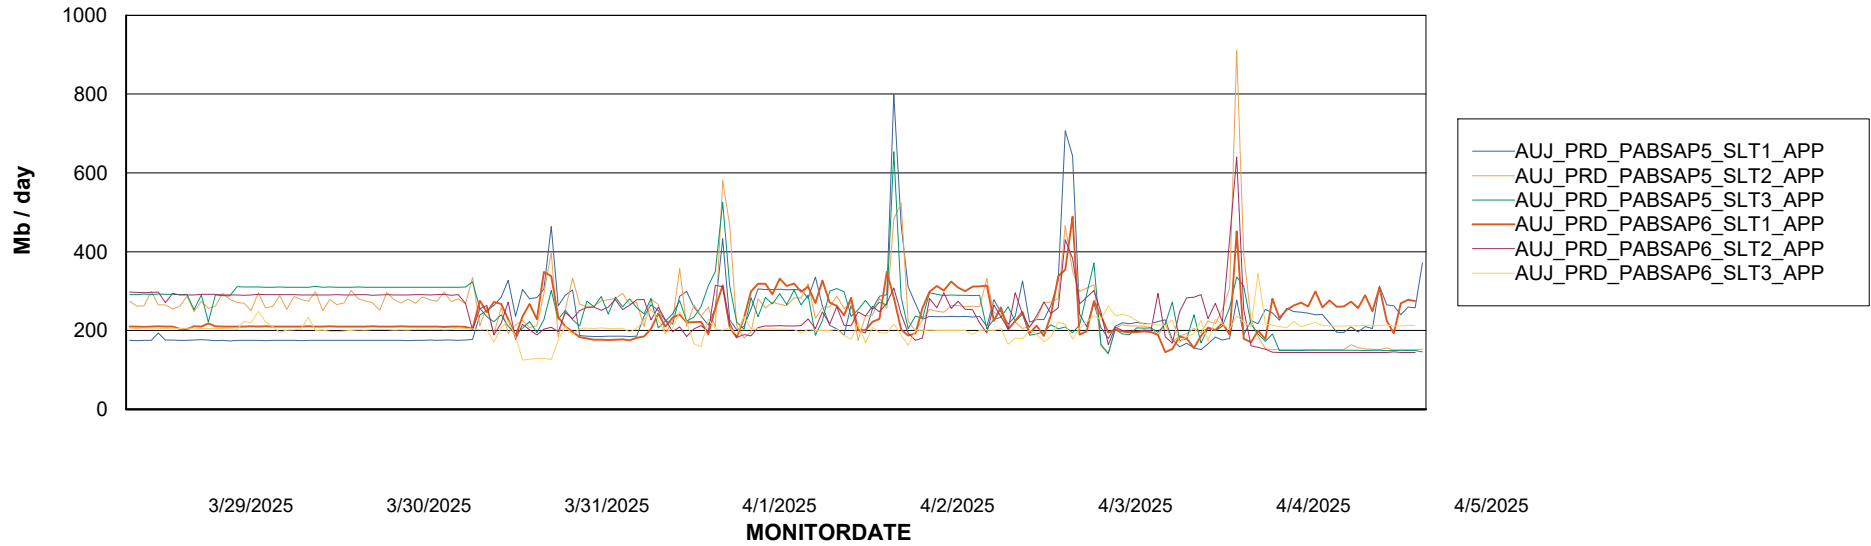

ABSSolute Application Server Services

Avg memory used per ABS Server Service