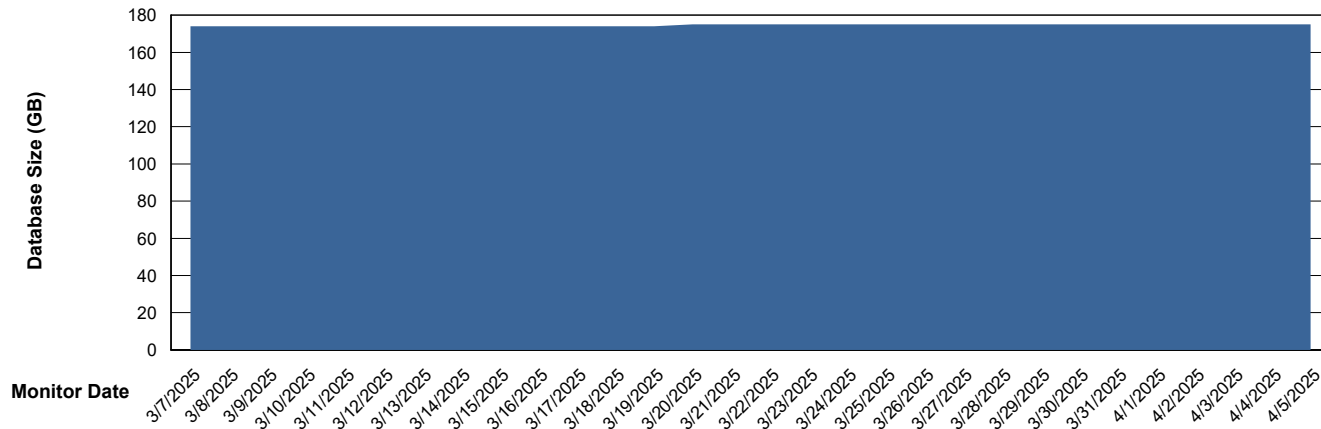

Customer AUJ_Production
Database ID 41

Database Performance AUJ_DB3_Primary

Weekly SLA Customer Report

Customer AUJ_Production
Database ID 41

DATABASE SIZE AUJ_ABSEM3_DB

Database growth over last month

DATABASE SIZE AUJ_BI3_DB

Database growth over last month

Weekly SLA Customer Report

Customer AUJ_Production
Database ID 41

DATABASE SIZE AUJ_DB3_Primary

Database growth over last month

Weekly SLA Customer Report

Customer AUJ_Production
Database ID 41