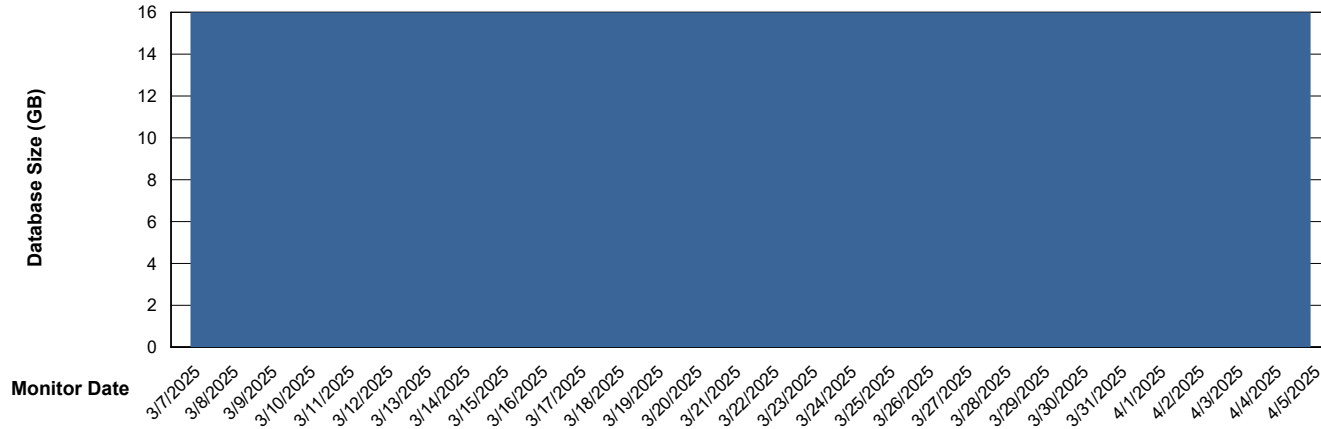

Customer AUJ_Production
Database ID 41

Database Performance AUJ_DB3_Primary

Weekly SLA Customer Report

Customer AUJ_Production
Database ID 41

DATABASE SIZE AUJ_ABSEM3_DB

Database growth over last month

DATABASE SIZE AUJ_BI3_DB

Database growth over last month

Weekly SLA Customer Report

Customer AUJ_Production
Database ID 41

DATABASE SIZE AUJ_DB3_Primary

Database growth over last month

Weekly SLA Customer Report

Customer AUJ_Production
Database ID 41