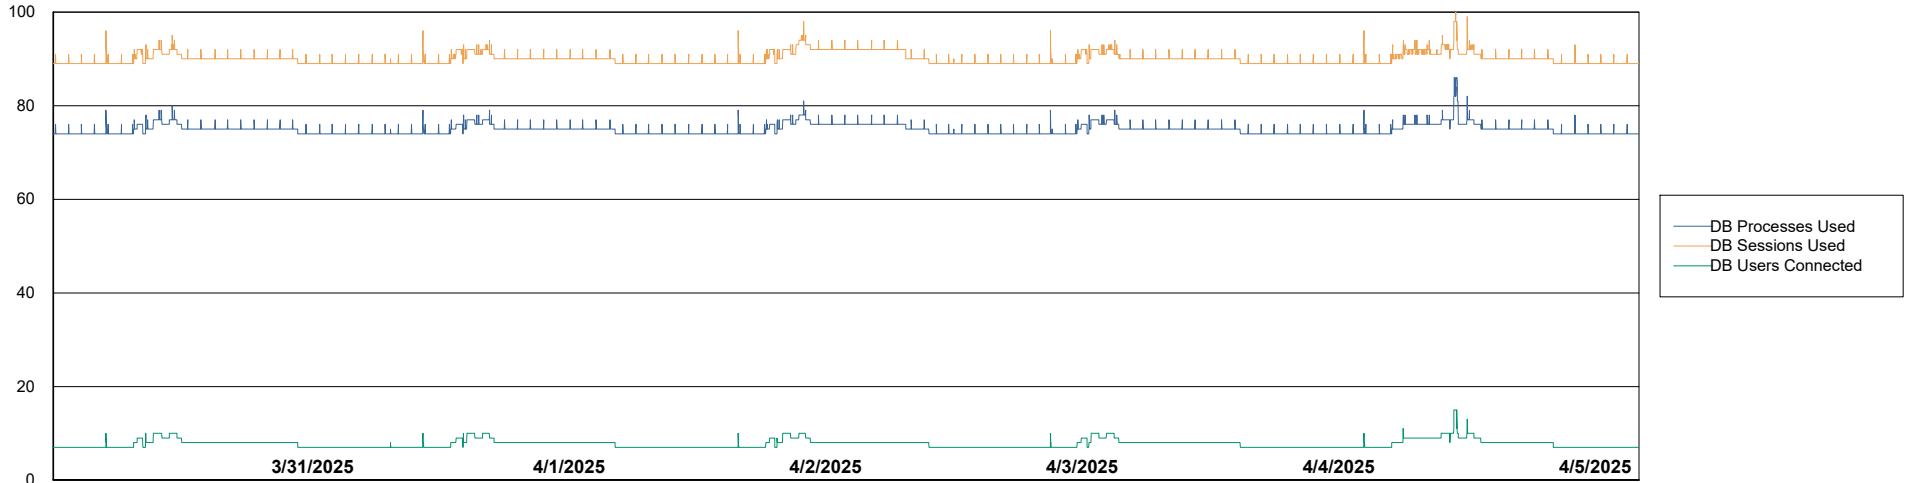

Weekly SLA Customer Report

Customer AUJ_Production
Database ID 41

Database Performance AUJ_ABSEM3_DB

Weekly SLA Customer Report

Customer AUJ_Production
Database ID 41

Database Performance AUJ_BI3_DB

Weekly SLA Customer Report