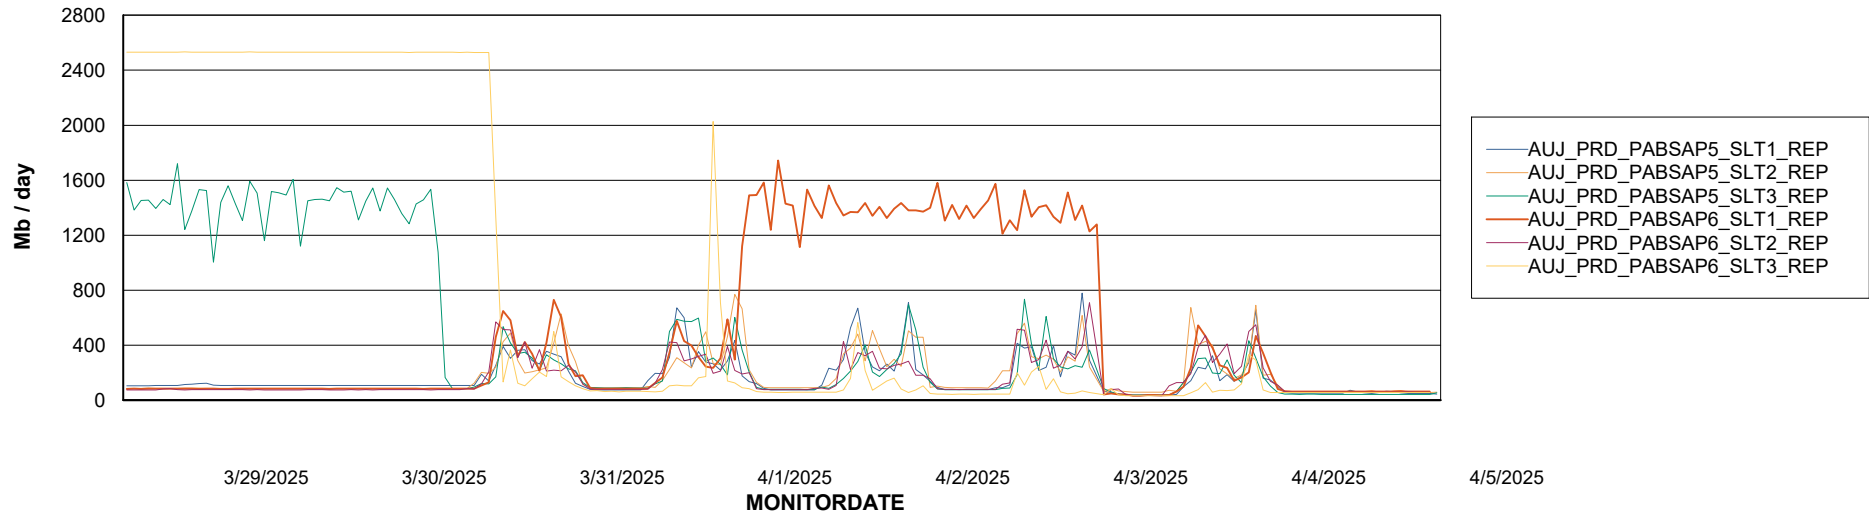

ABSSolute Application ReportServer Services

Avg memory used per ReportServer Service