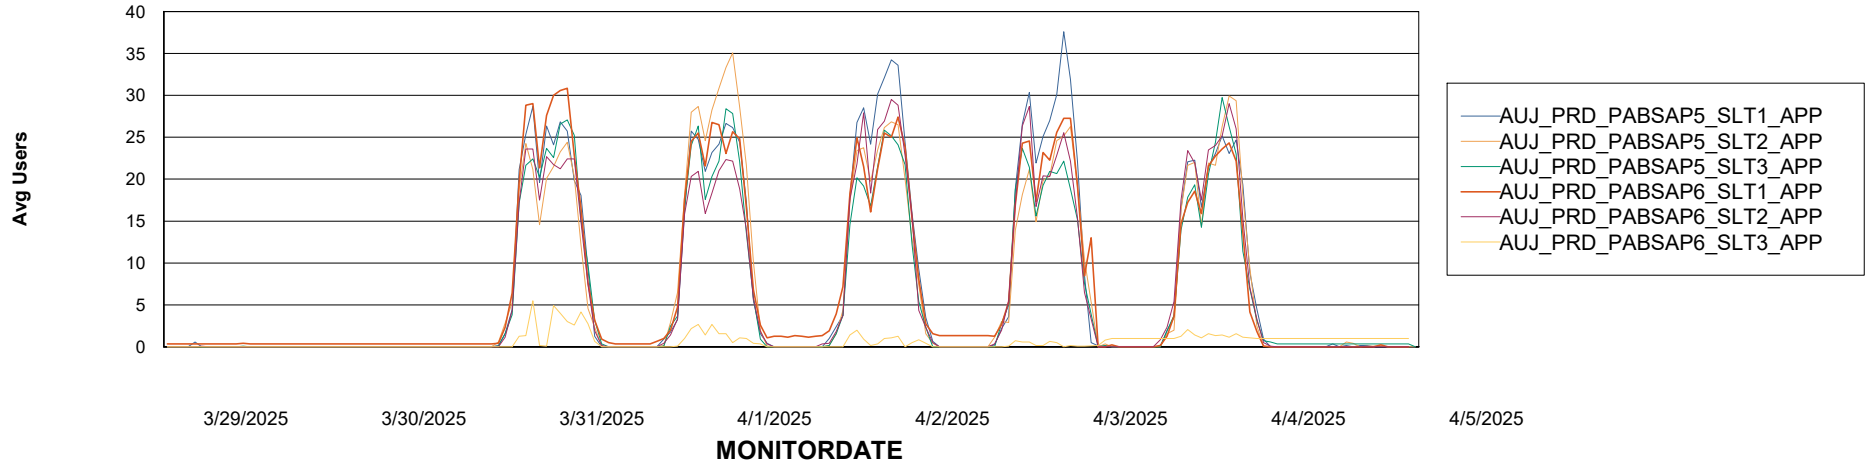

Weekly SLA Customer Report

Customer AUJ_Production
Database ID 41

ABSSolute Application Server Services

Avg memory used per ABS Server Service

Avg users per day per ABS server

Weekly SLA Customer Report

Customer AUJ_Production
Database ID 41