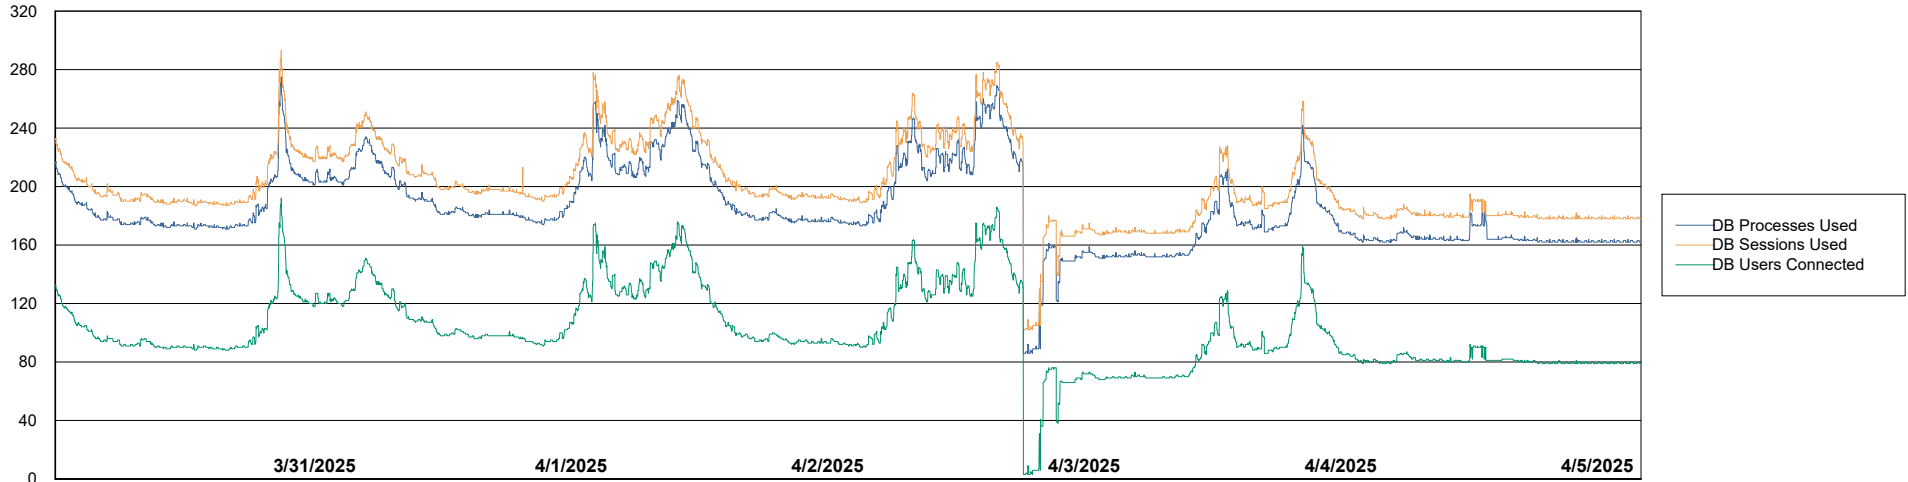

Database Performance AUJ_DB3_Primary