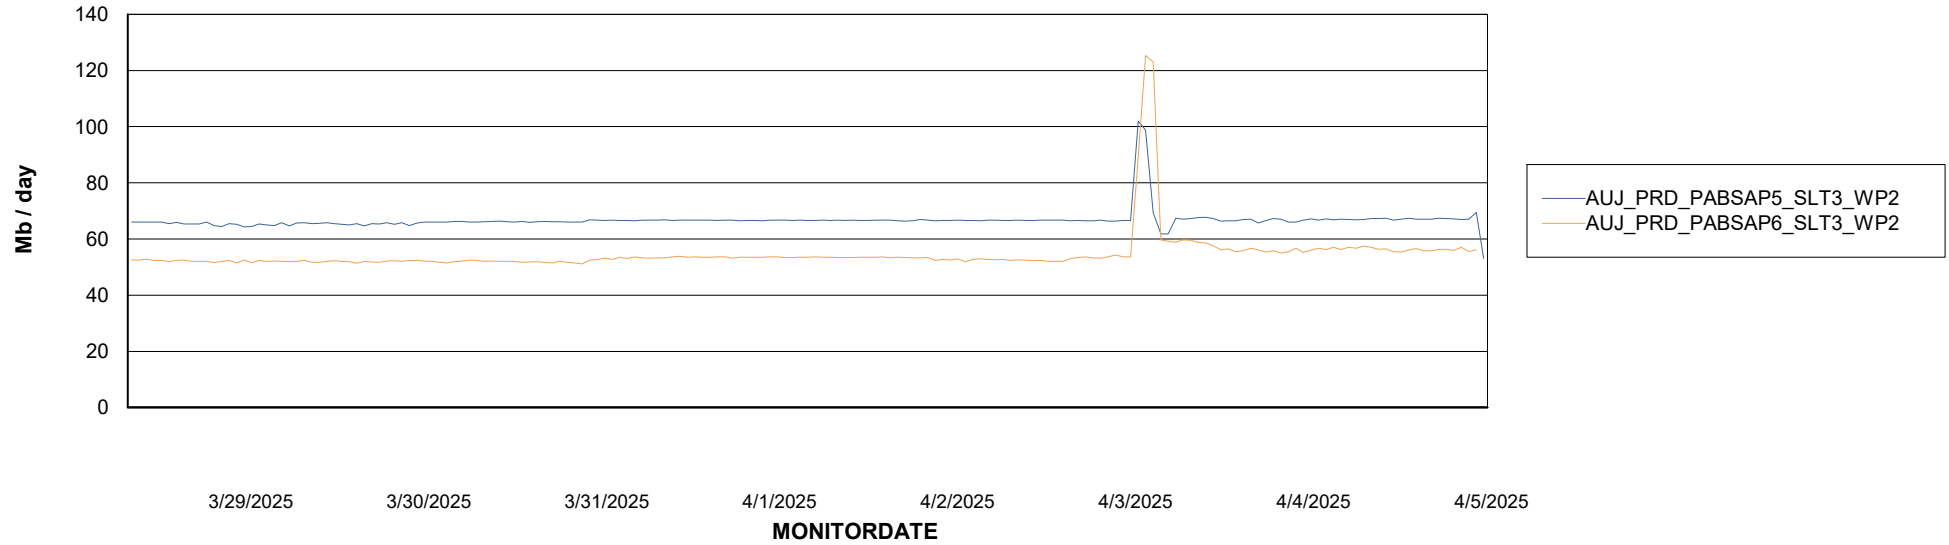

ABSSolute Application ReportServer Services

Avg memory used per ReportServer Service

Weekly SLA Customer Report

Customer AUJ_Production
Database ID 41

ABSolute Web Component Services

Avg memory used per ABS Web component