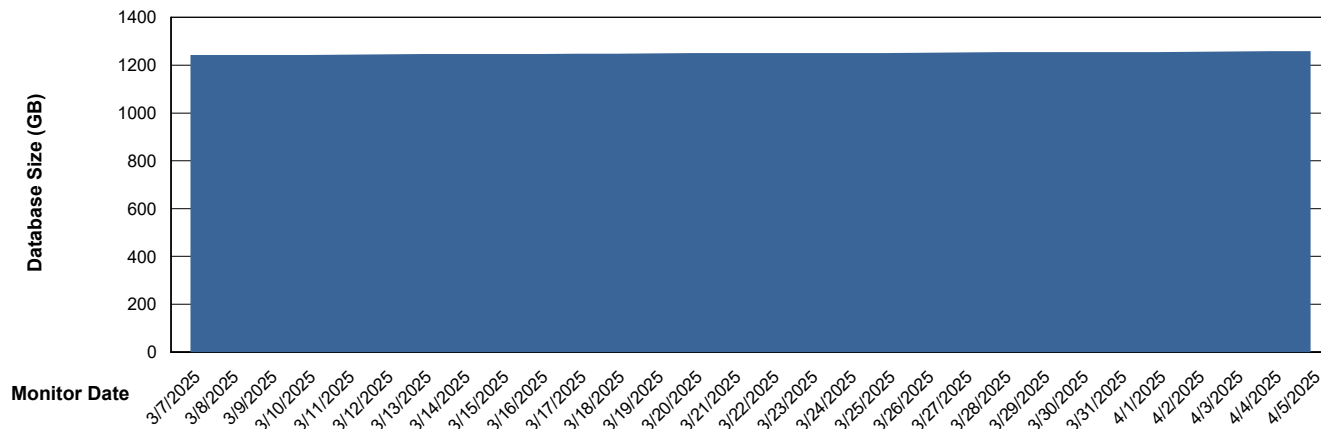

Database growth over last month

Weekly SLA Customer Report

Customer AUJ_Production
Database ID 41

DATABASE SIZE AUJ_DB3_Primary

Database growth over last month

Weekly SLA Customer Report

Customer AUJ_Production
Database ID 41