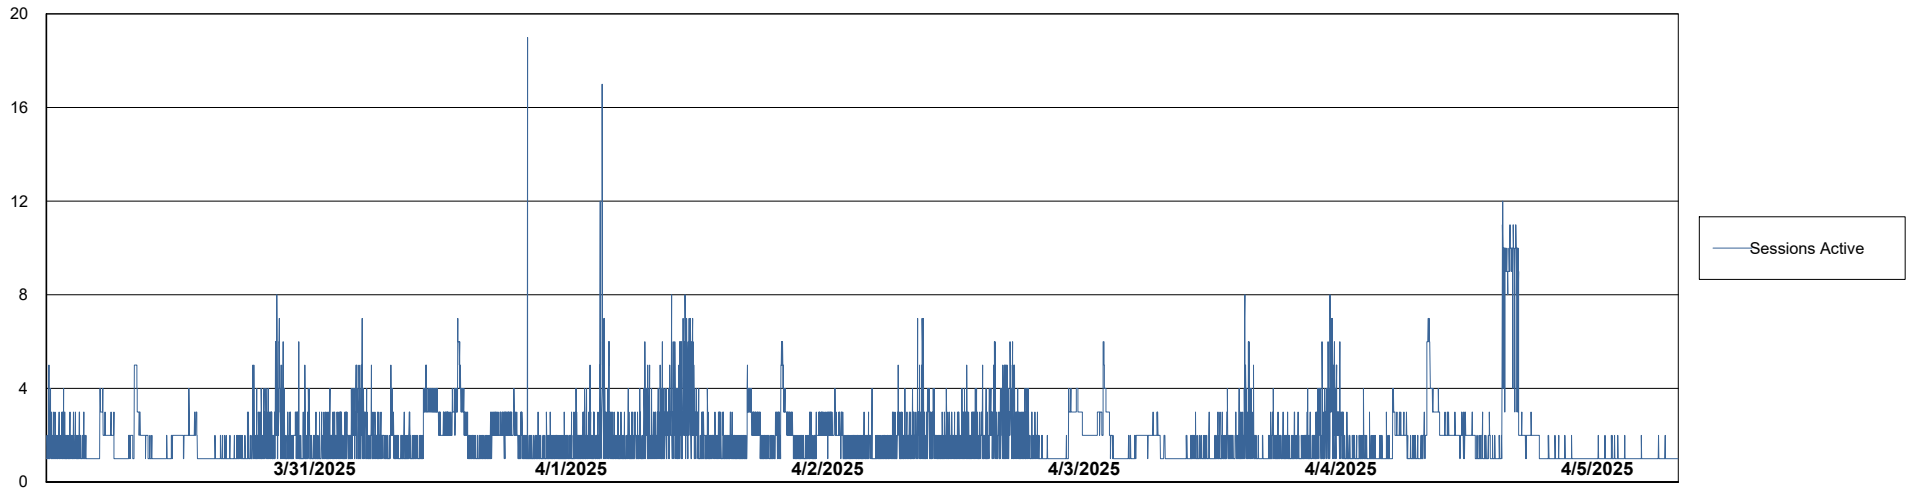

Database Performance AUJ_DB3_Primary