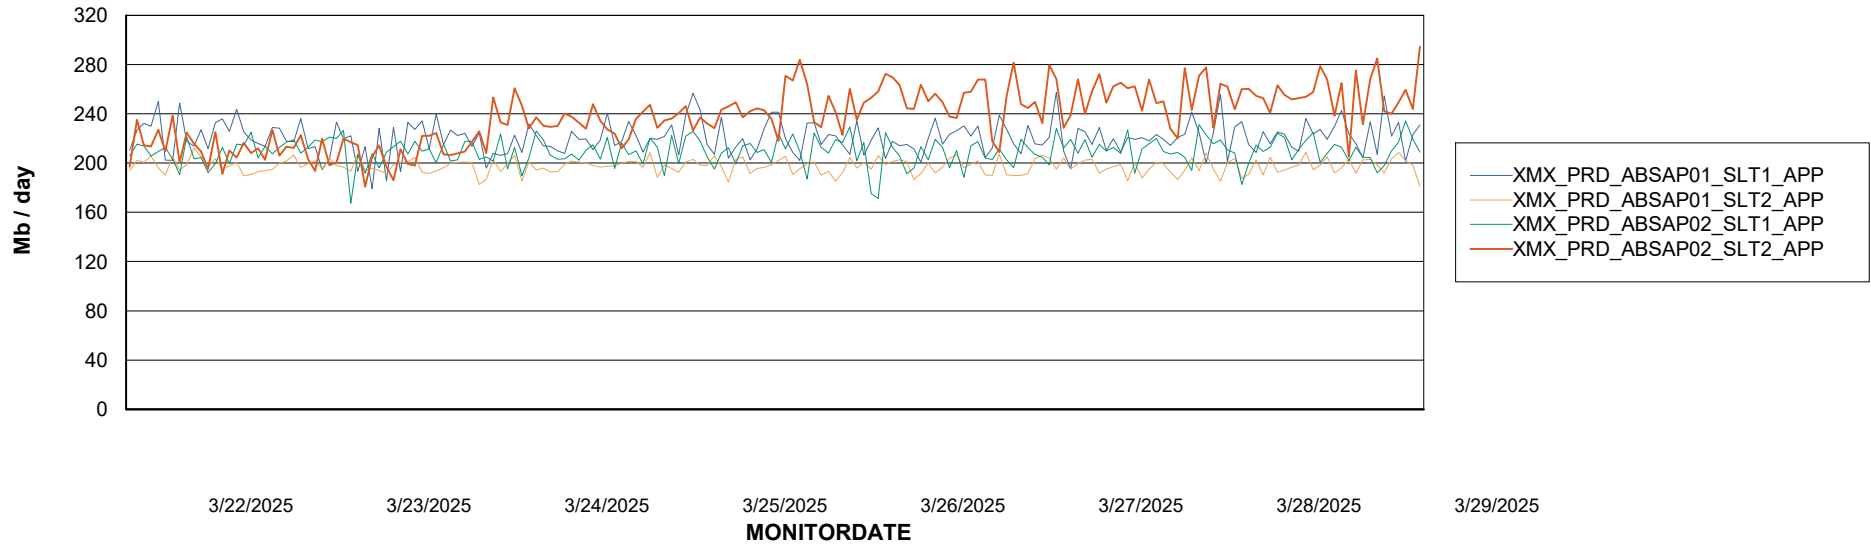

ABSSolute Application Server Services

Avg memory used per ABS Server Service