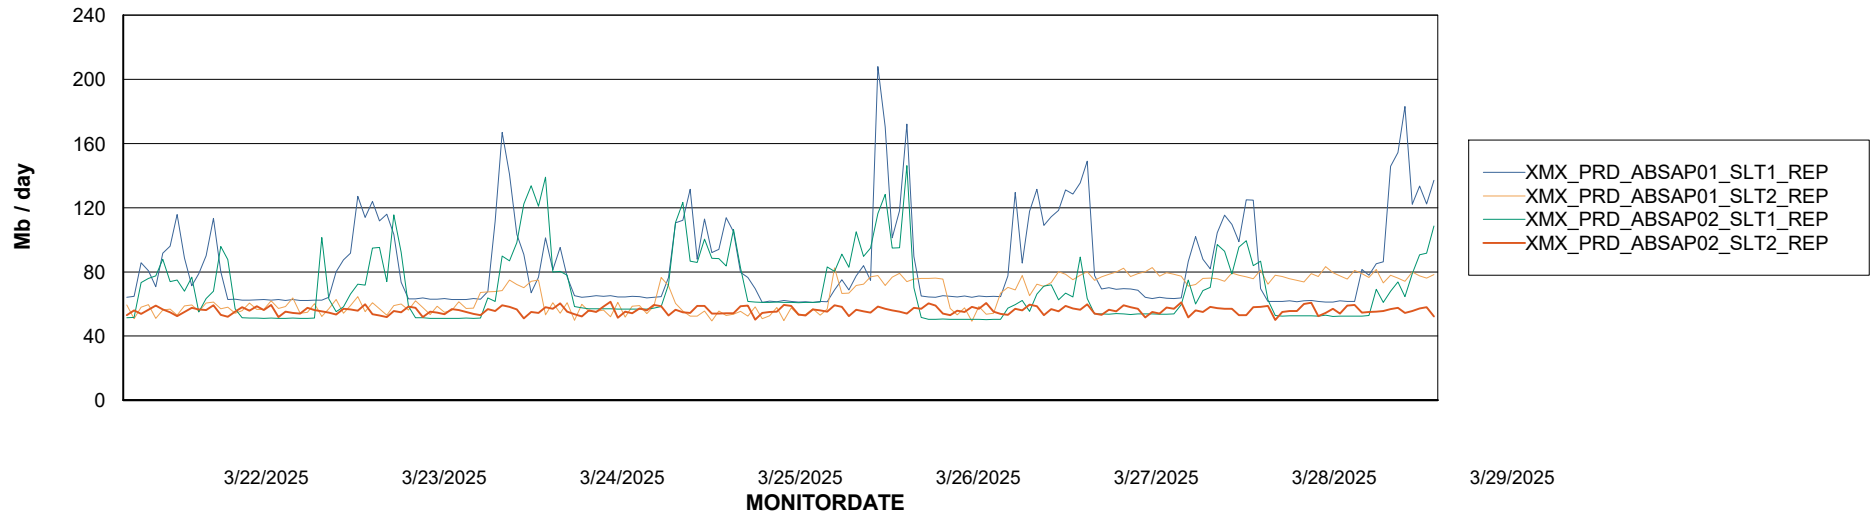

ABSSolute Application ReportServer Services

Avg memory used per ReportServer Service