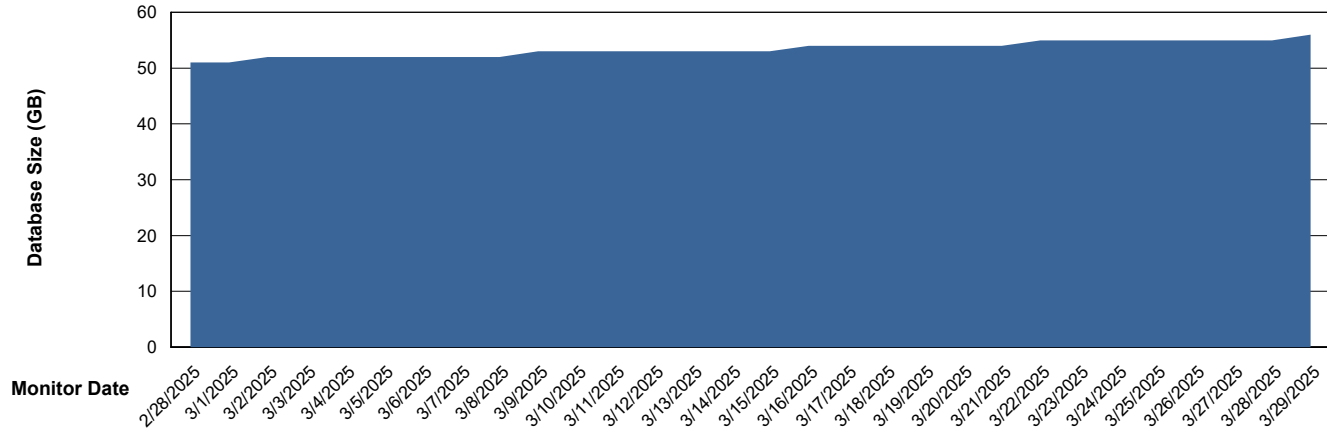

DB Processes Max 4
DB Processes Max 1,000
DB Processes Max 0

Weekly SLA Customer Report

Customer XMX Production (24/7)
 Database ID 146

DATABASE SIZE XMX_PROD_ABSDB01_PRDB_ABS1

Database growth over last month

Database Tablespace XMX_PROD_ABSDB01_PRDB_ABS1

Date	Tablespace Name	Filesize (Gb)	Usedsize (Gb)	Percentage free
3/29/2025	ABSDATA	45	36	19
	INDX	8	0	100
3/28/2025	ABSDATA	45	36	20
	INDX	8	0	100
3/27/2025	ABSDATA	45	36	20
	INDX	8	0	100
3/26/2025	ABSDATA	45	36	20
	INDX	8	0	100
3/25/2025	ABSDATA	45	36	21
	INDX	8	0	100
3/24/2025	ABSDATA	45	36	21
	INDX	8	0	100
3/23/2025	ABSDATA	45	35	21
	INDX	8	0	100

Weekly SLA Customer Report

Customer XMX Production (24/7)
Database ID 146

Standby Database Health XMX Production (24/7)

Recovery lag for last 7 days

Weekly SLA Customer Report

Customer XMX Production (24/7)
Database ID 146