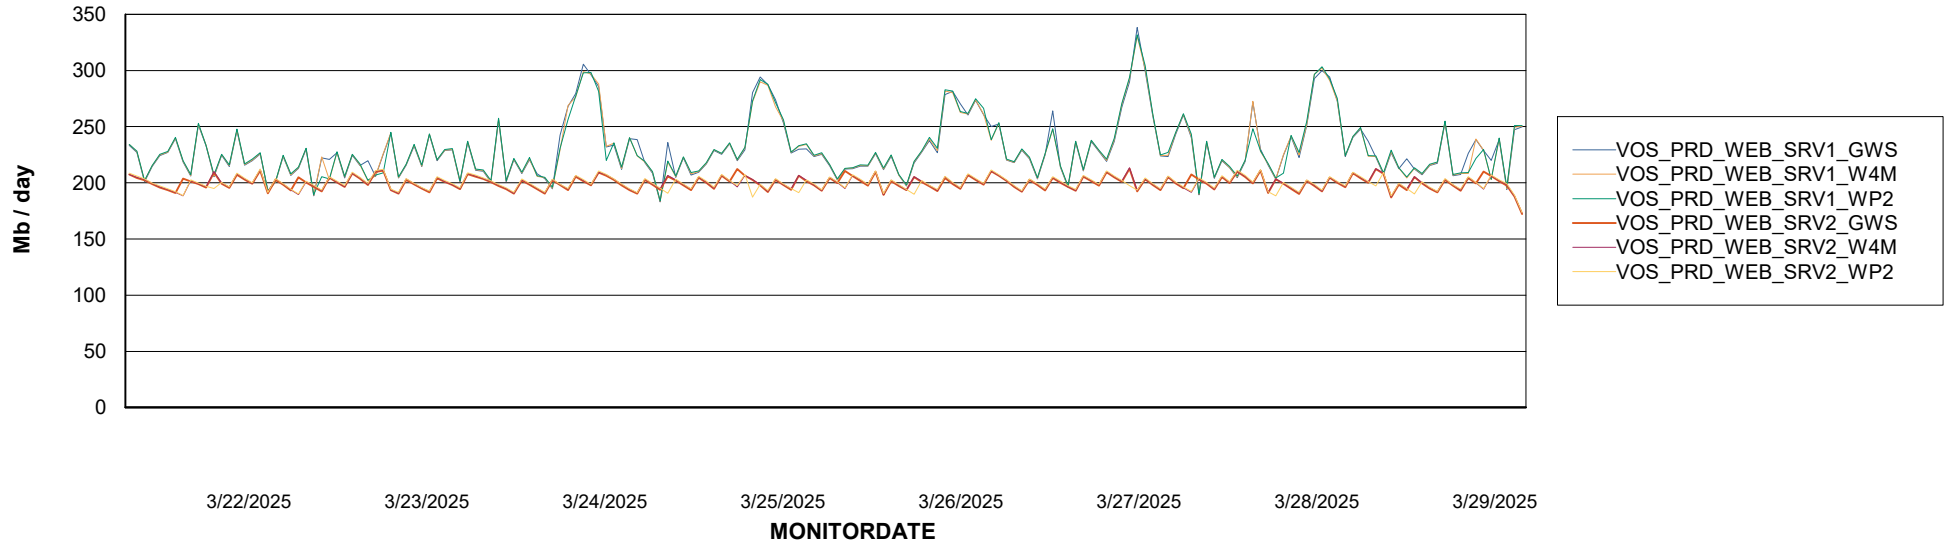

ABSSolute Web Component Services

Avg memory used per ABS Web component