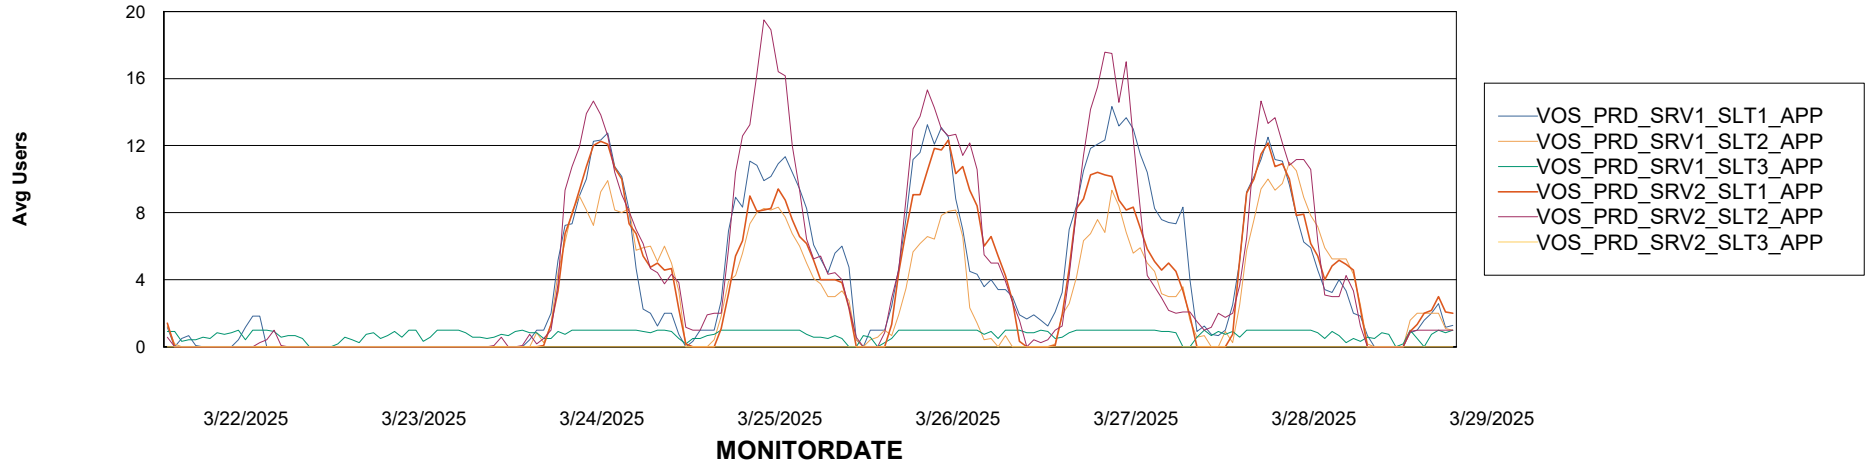

Avg users per day per ABS server