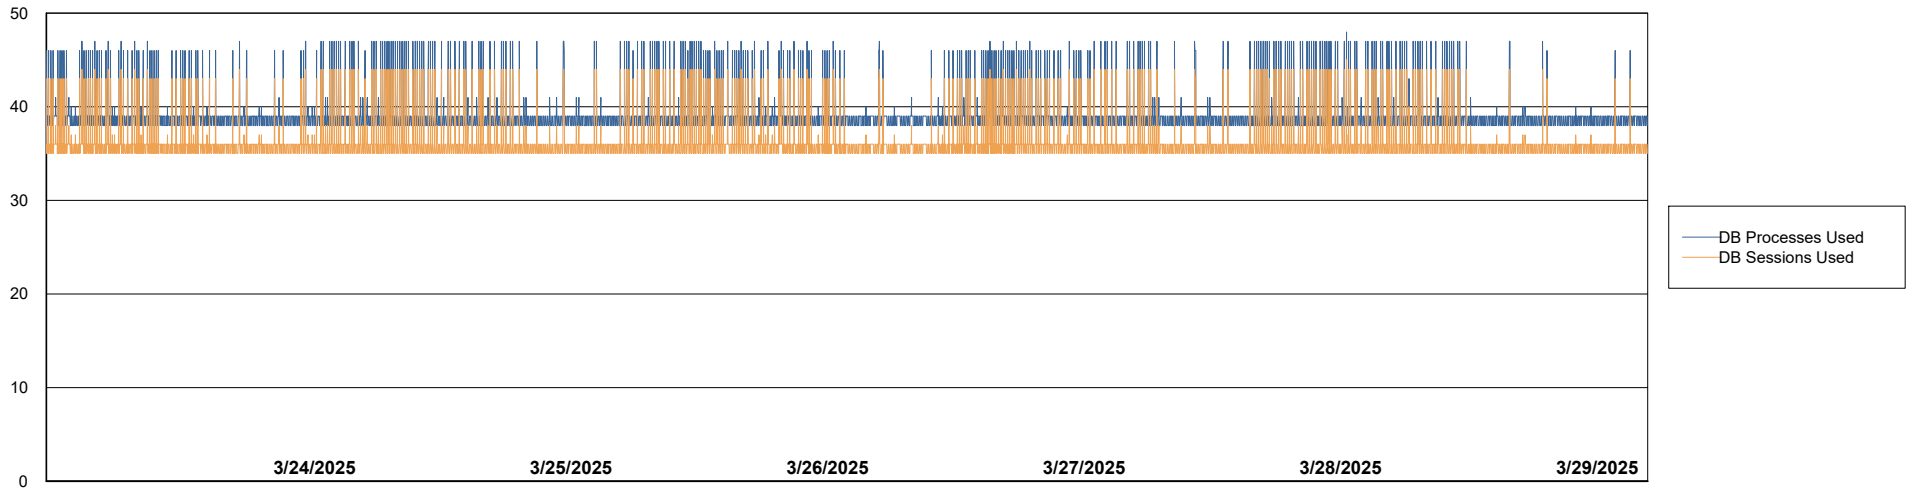

Database Performance VOS_PRD_ABSORA2-2022_HSBABS1

DB Processes Max 1,000