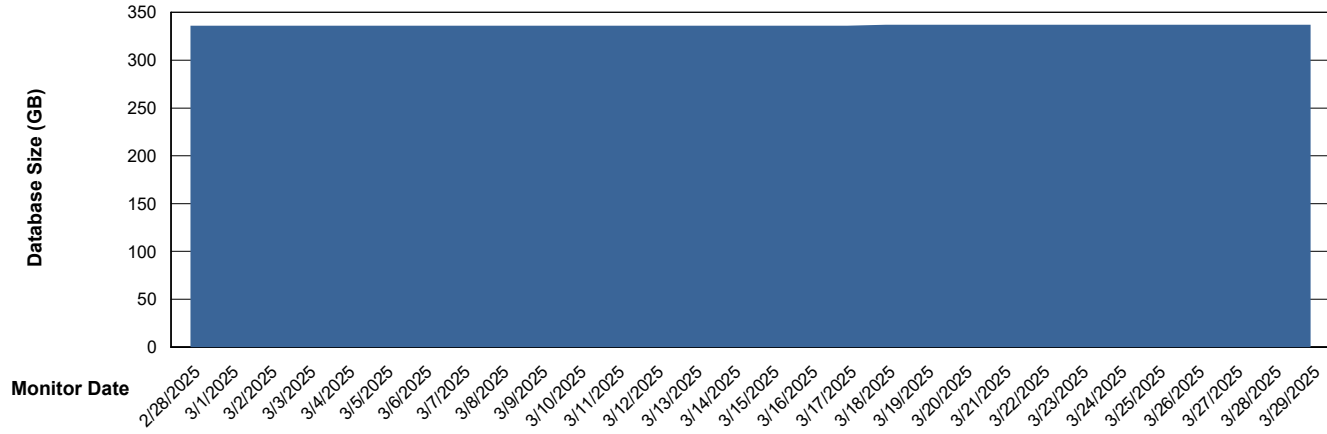

Database growth over last month