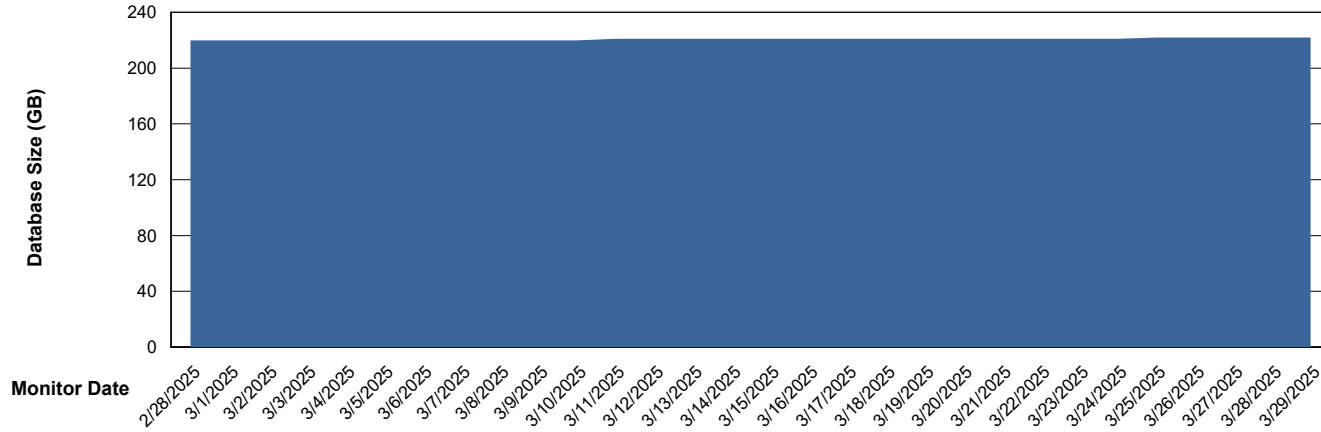

DB Processes Max 1,000

Weekly SLA Customer Report

Customer VOS_Production
Database ID 143

DATABASE SIZE VOS_PRD_ABSBI-2018_ABS1

Database growth over last month

DATABASE SIZE VOS_PRD_ABSBI-2025_ABS1

Database growth over last month