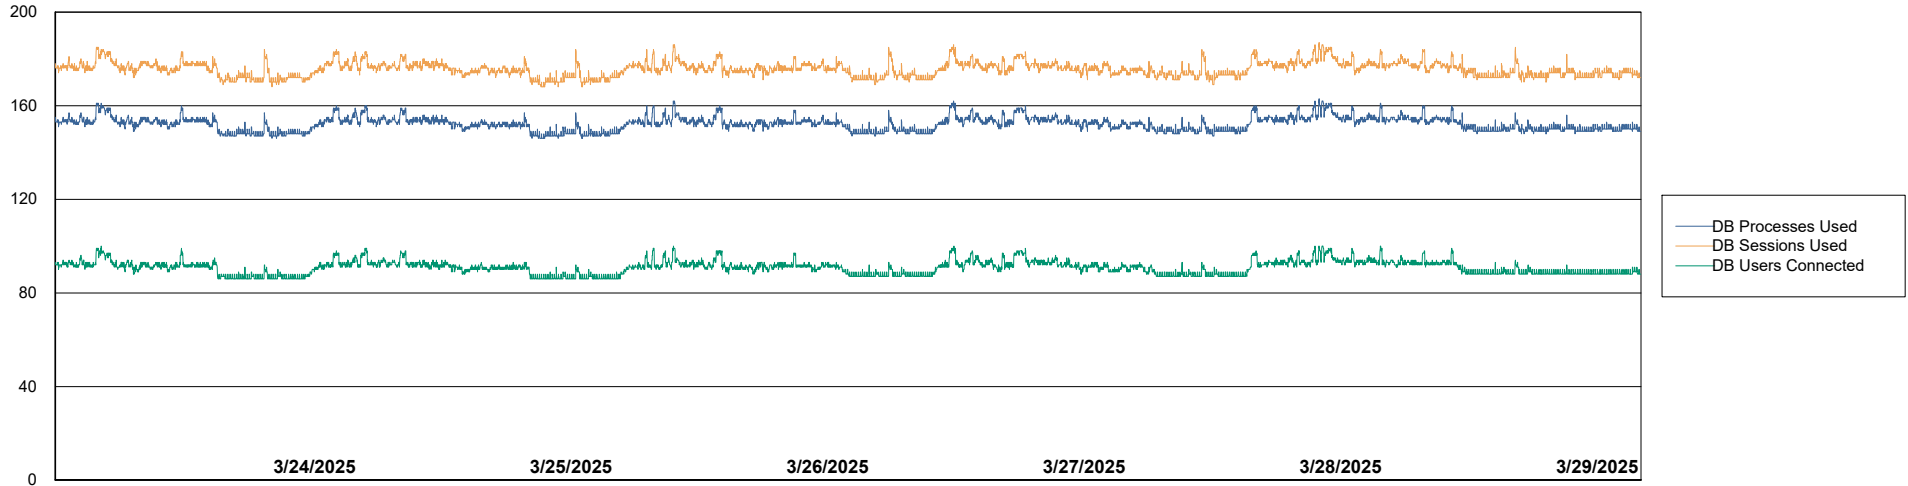

Database Performance VOS_PRD_ABSORA1-2022_ABS1