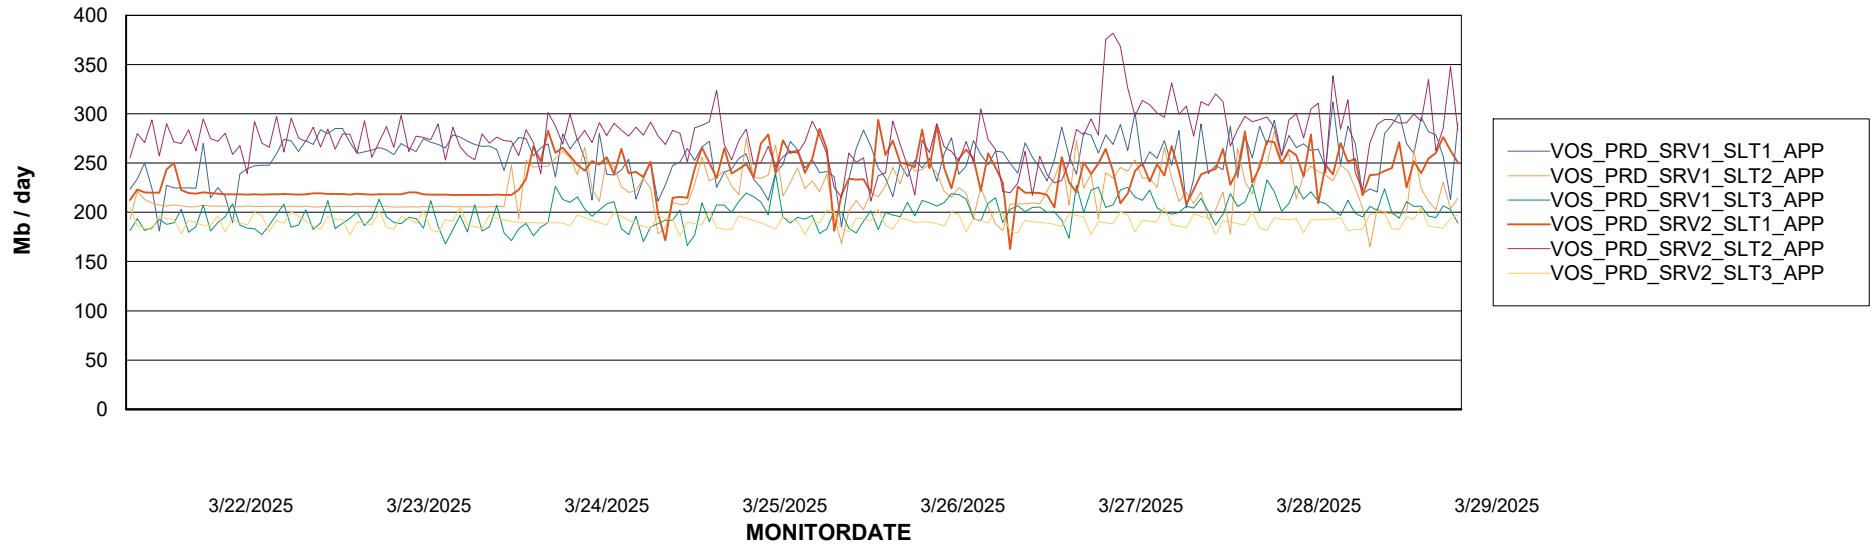

ABSSolute Application Server Services

Avg memory used per ABS Server Service