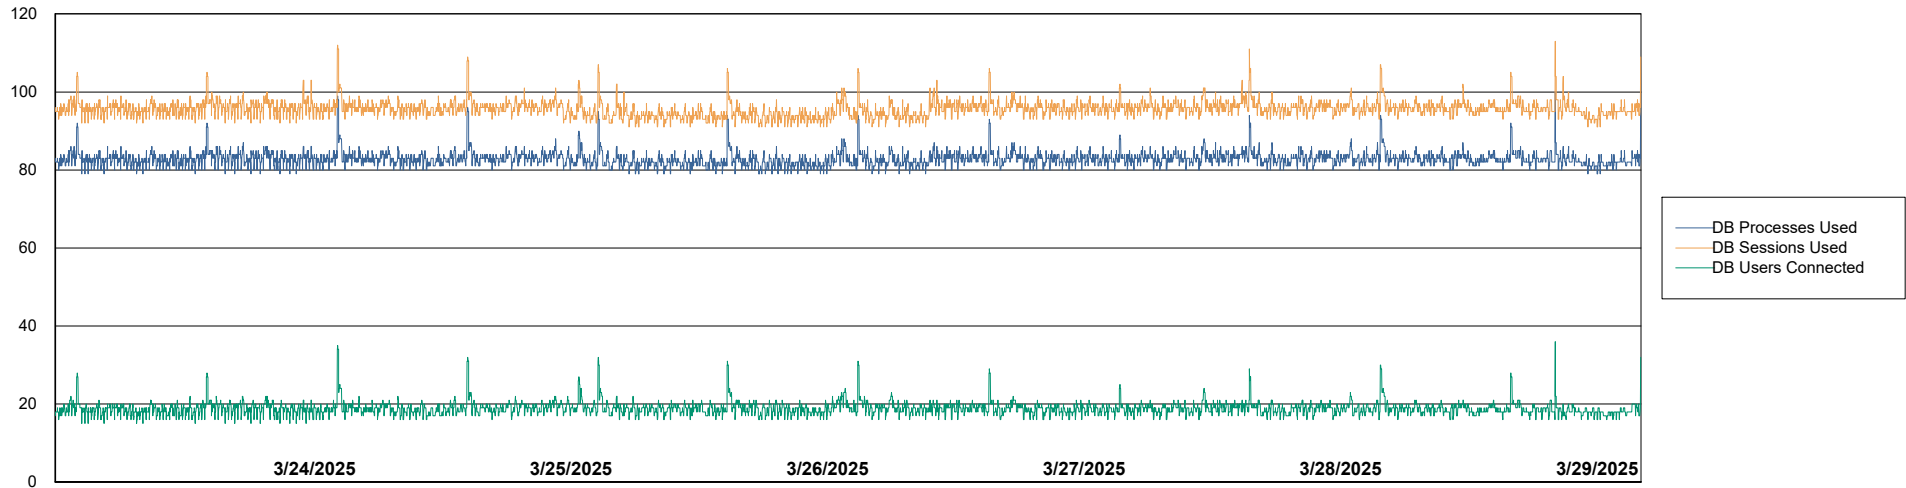

Weekly SLA Customer Report

Customer VOS_Production
Database ID 143

Database Performance VOS_PRD_ABSBI-2018_ABS1

Weekly SLA Customer Report

Customer VOS_Production
Database ID 143

Database Performance VOS_PRD_ABSBI-2025_ABS1