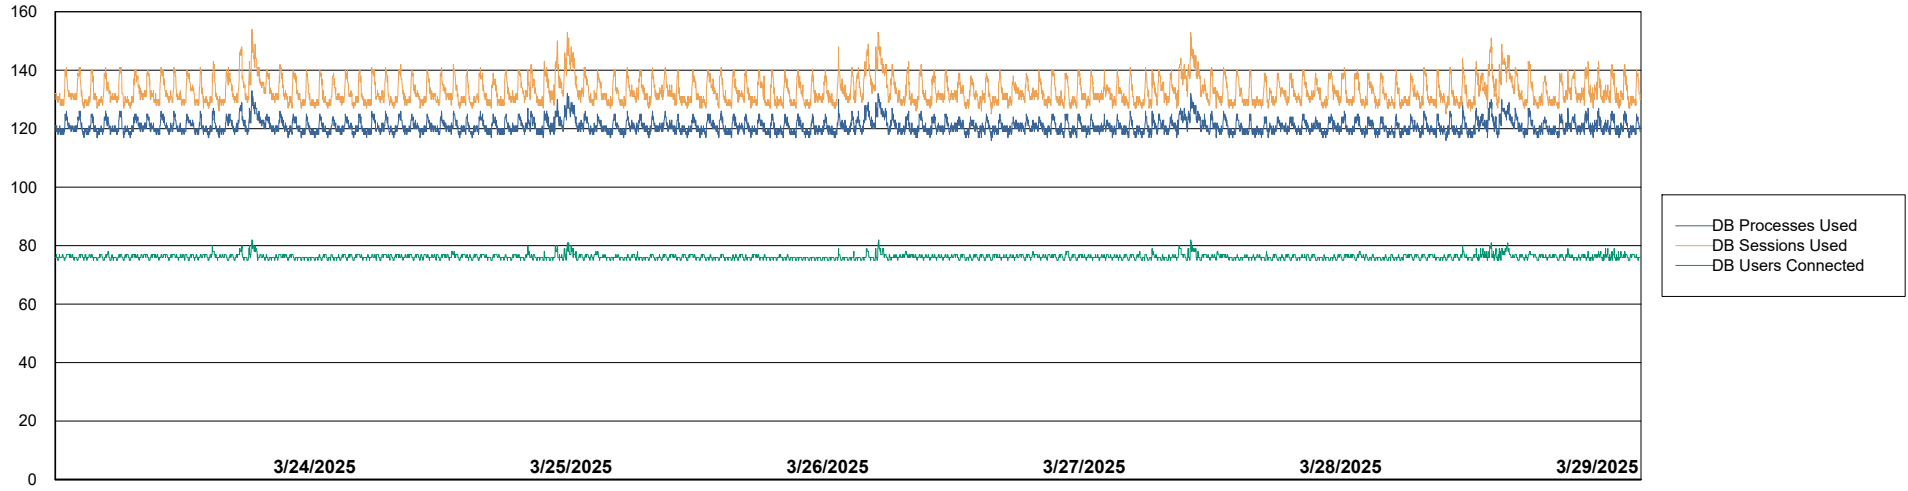

Database Performance VOS_PRD_ABSBI-2018_ABS1