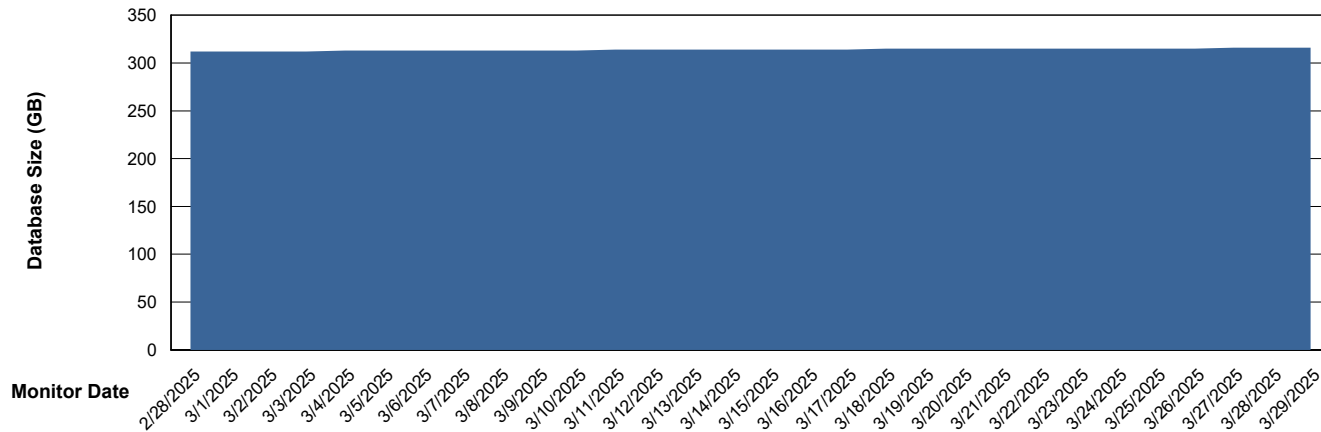

DB Processes Max 1,000

Weekly SLA Customer Report

Customer VOS_Production
Database ID 143

DATABASE SIZE VOS_PRD_ABSBI-2018_ABS1

Database growth over last month

DATABASE SIZE VOS_PRD_ABSBI-2025_ABS1

Database growth over last month