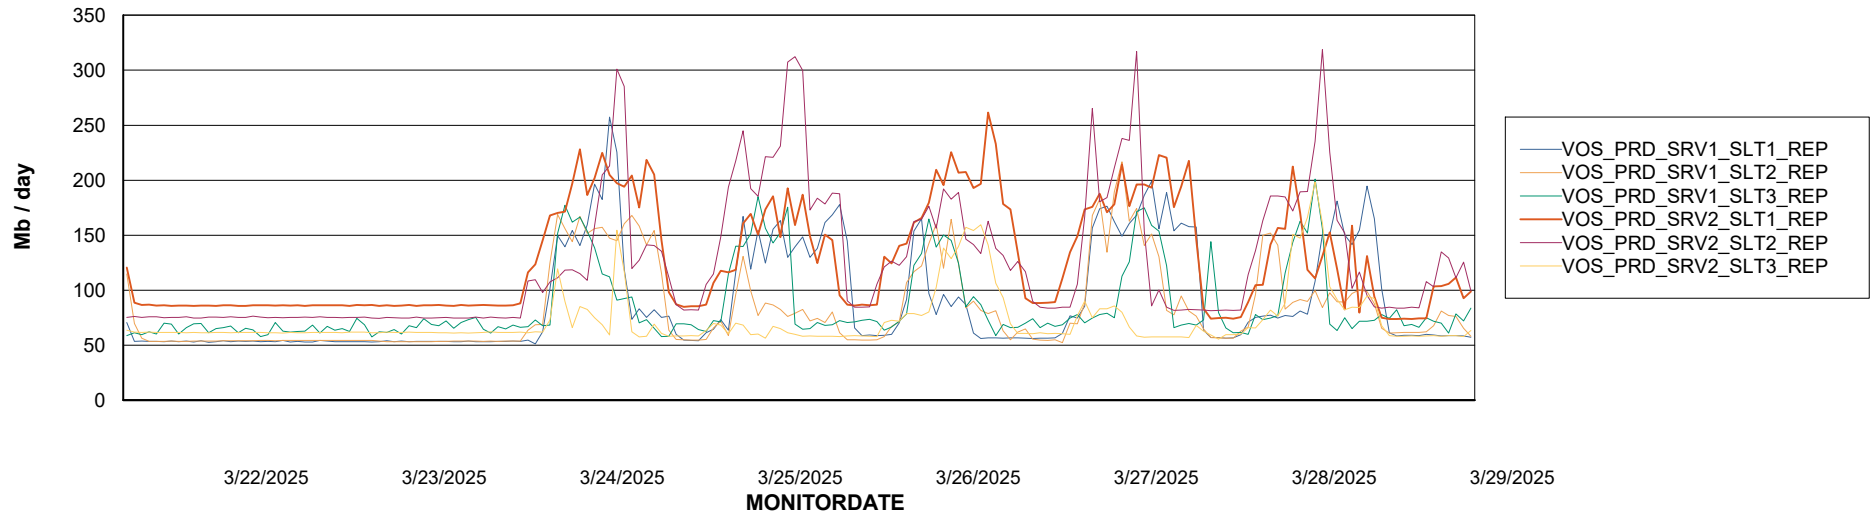

Avg memory used per ABS Server Service

Avg users per day per ABS server

Weekly SLA Customer Report

Customer VOS_Production
Database ID 143

ABSSolute Application ReportServer Services

Avg memory used per ReportServer Service